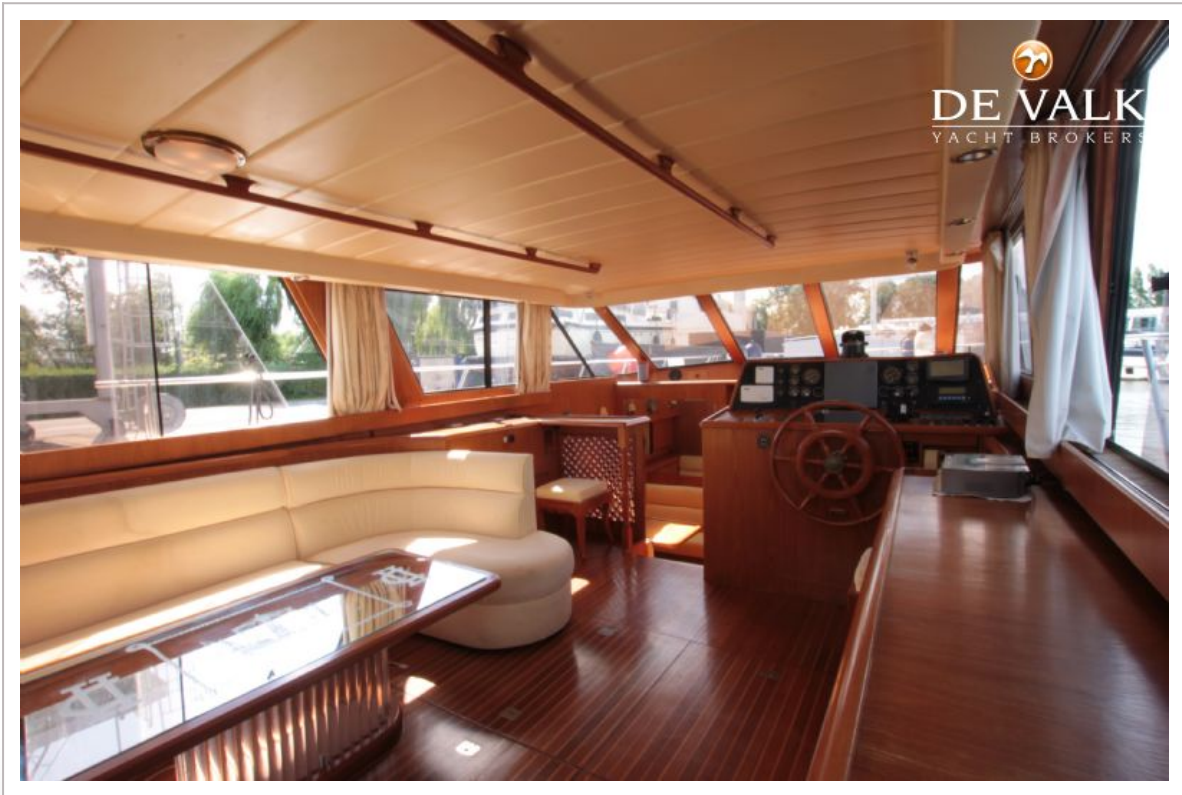

PRESIDENT 545 SUNDECK