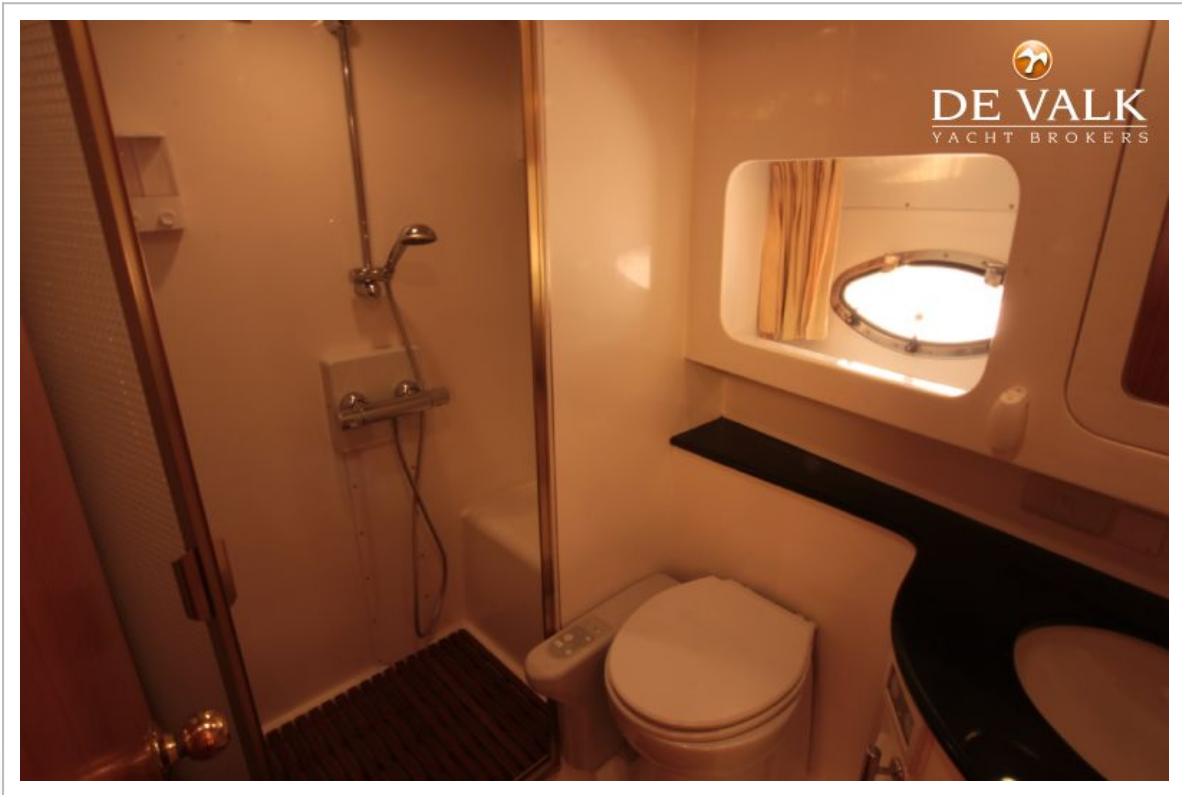

PRESIDENT 545 SUNDECK