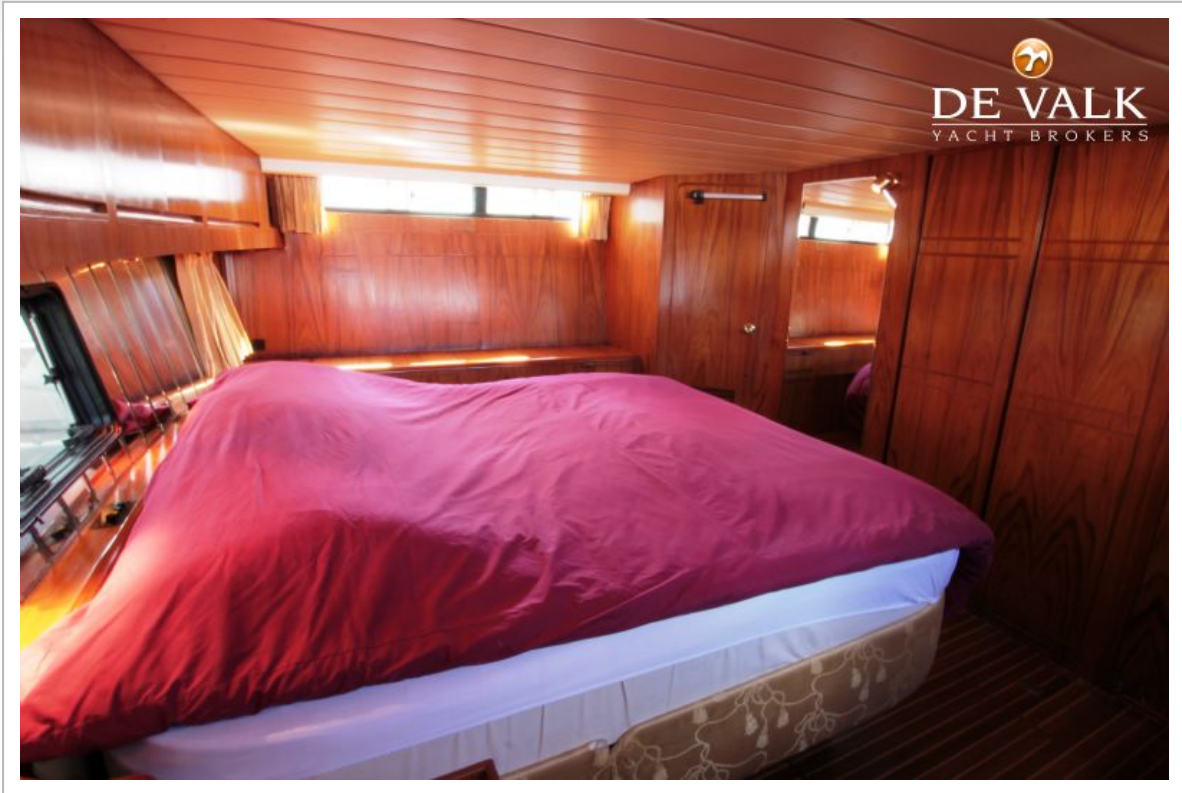

PRESIDENT 545 SUNDECK