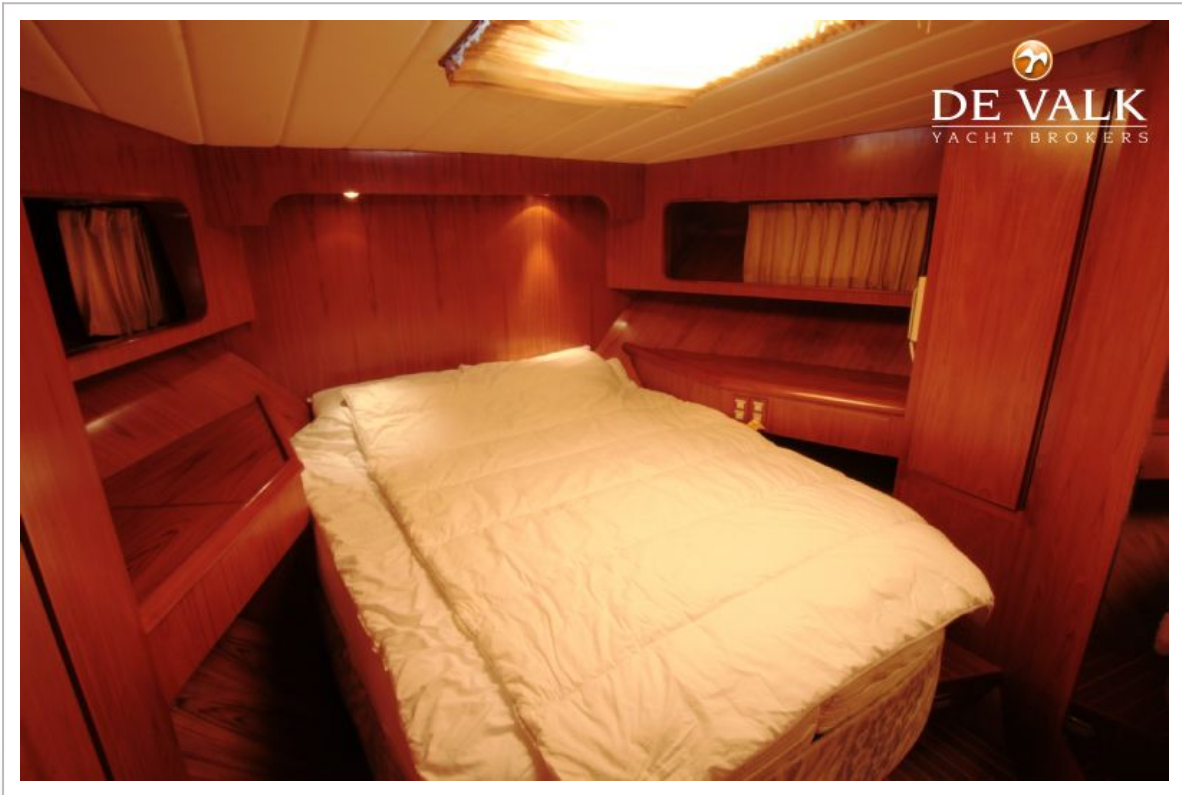

PRESIDENT 545 SUNDECK