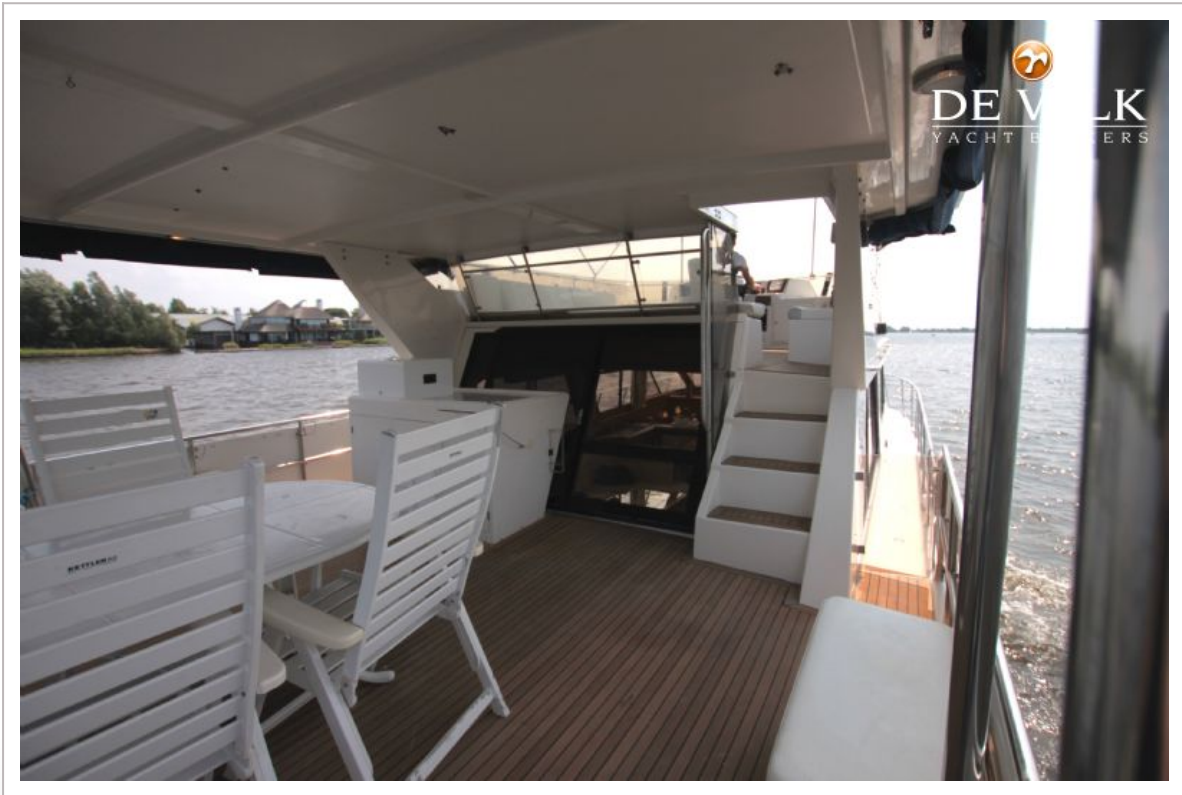

PRESIDENT 545 SUNDECK