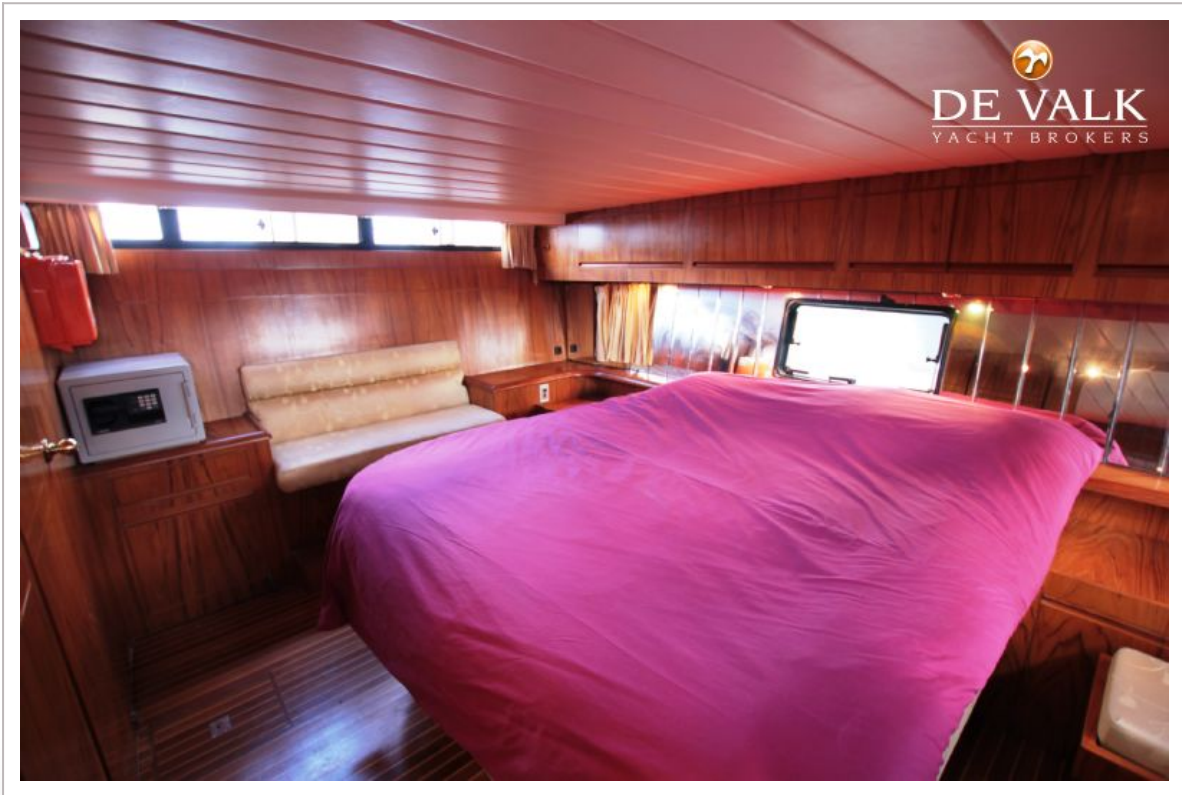

PRESIDENT 545 SUNDECK