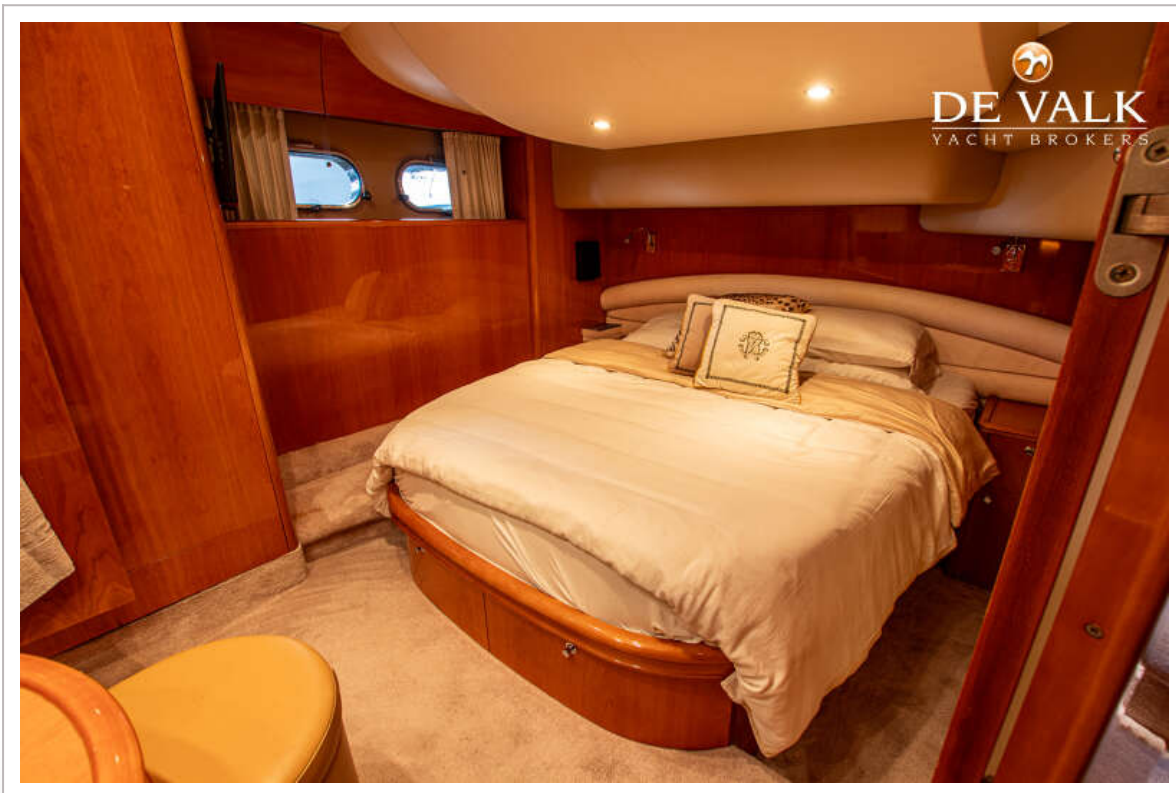

PRINCESS 61 FLYBRIDGE