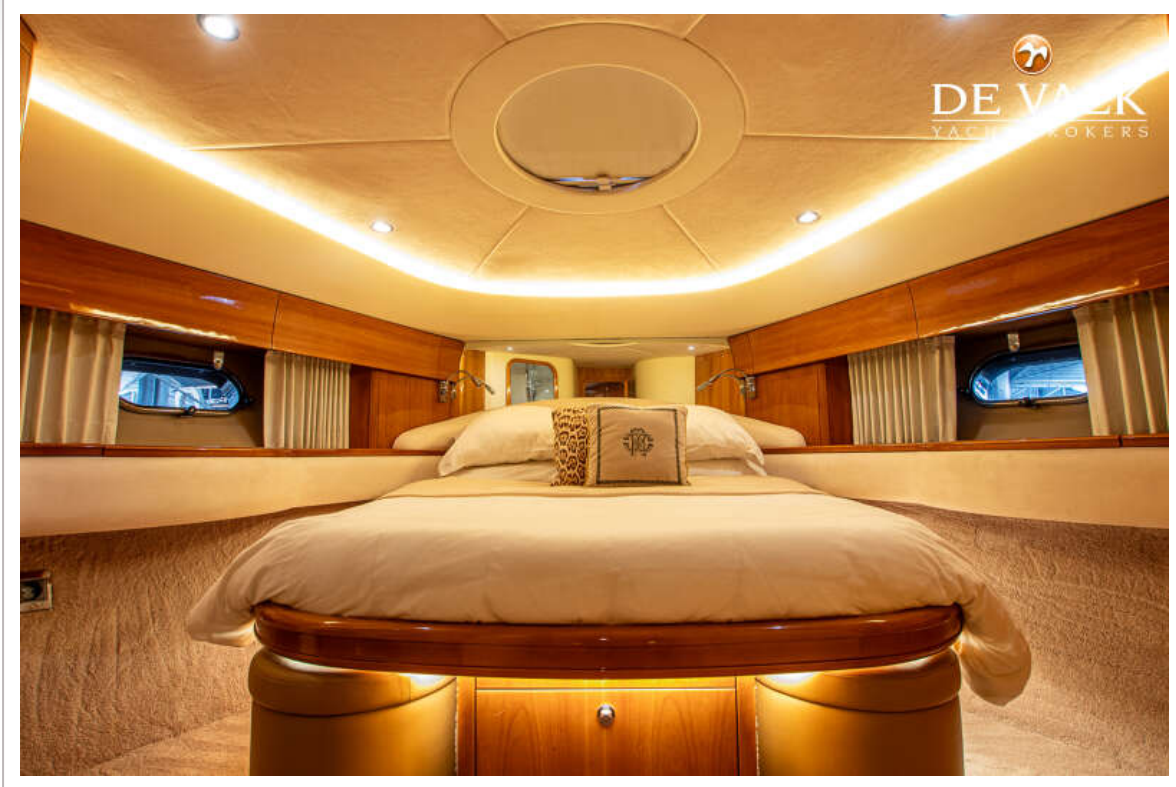

PRINCESS 61 FLYBRIDGE