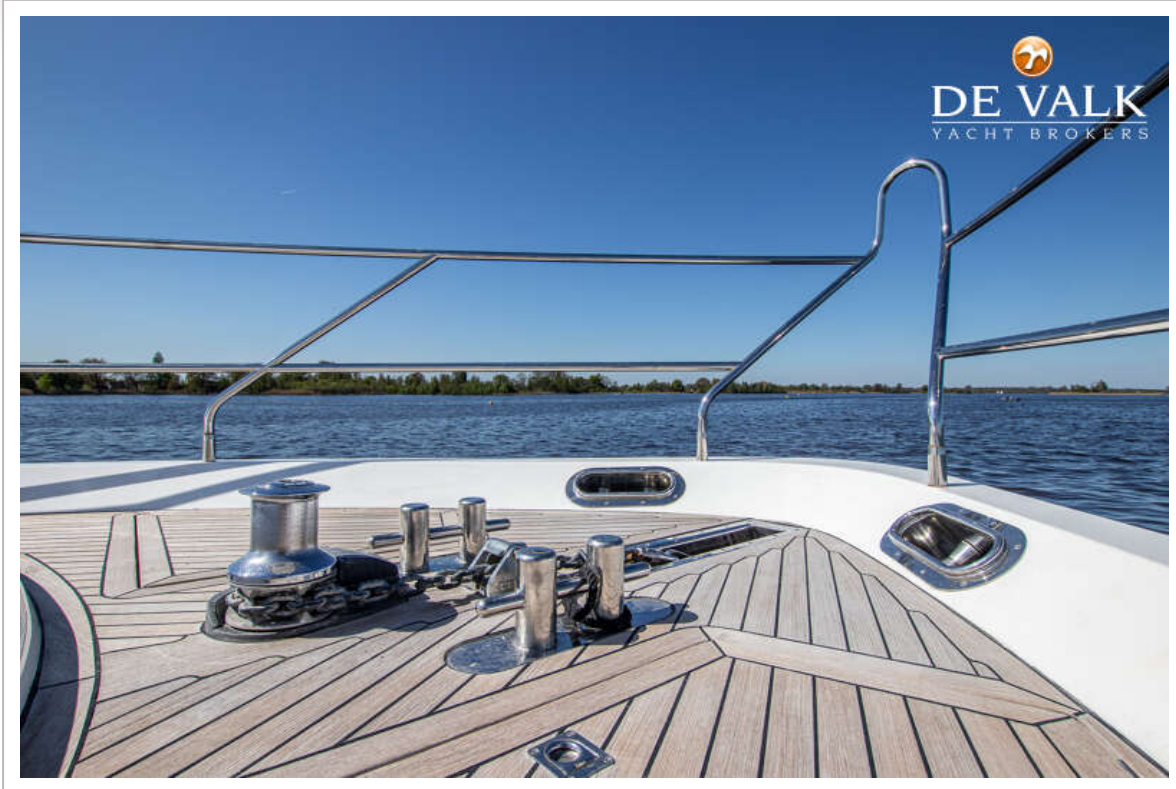

PRINCESS 61 FLYBRIDGE