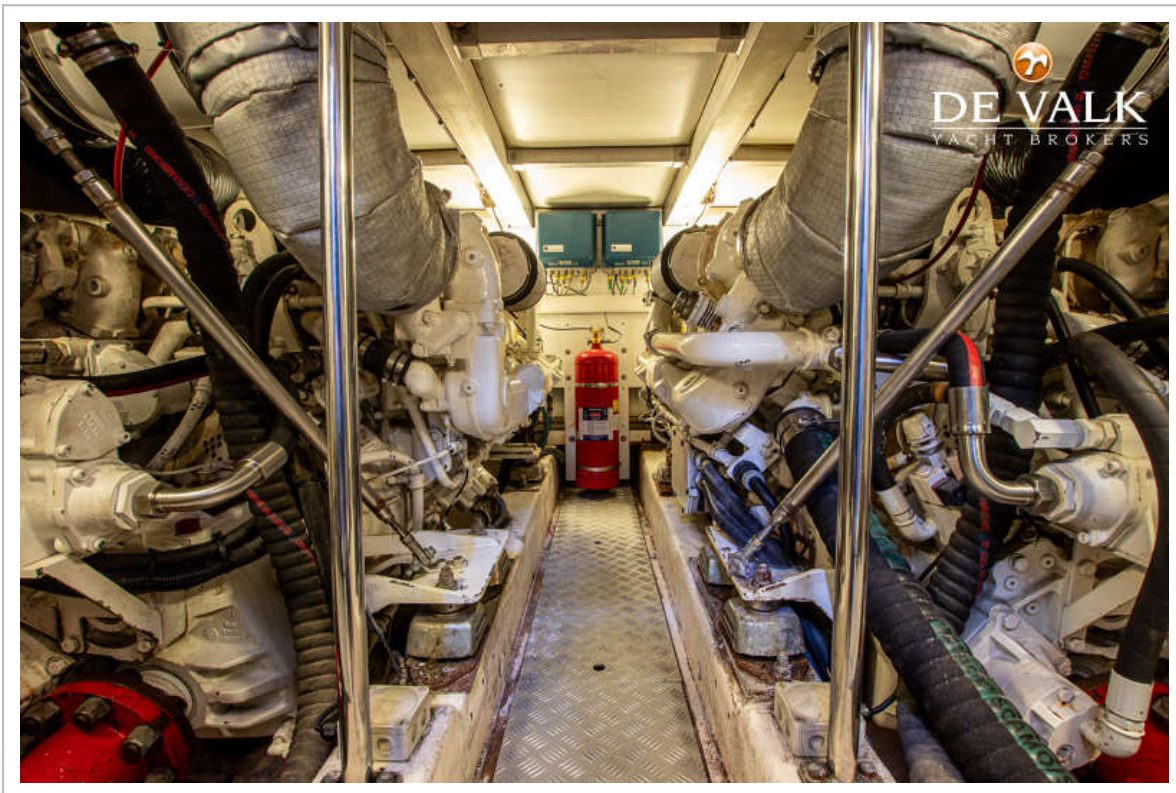

PRINCESS 61 FLYBRIDGE