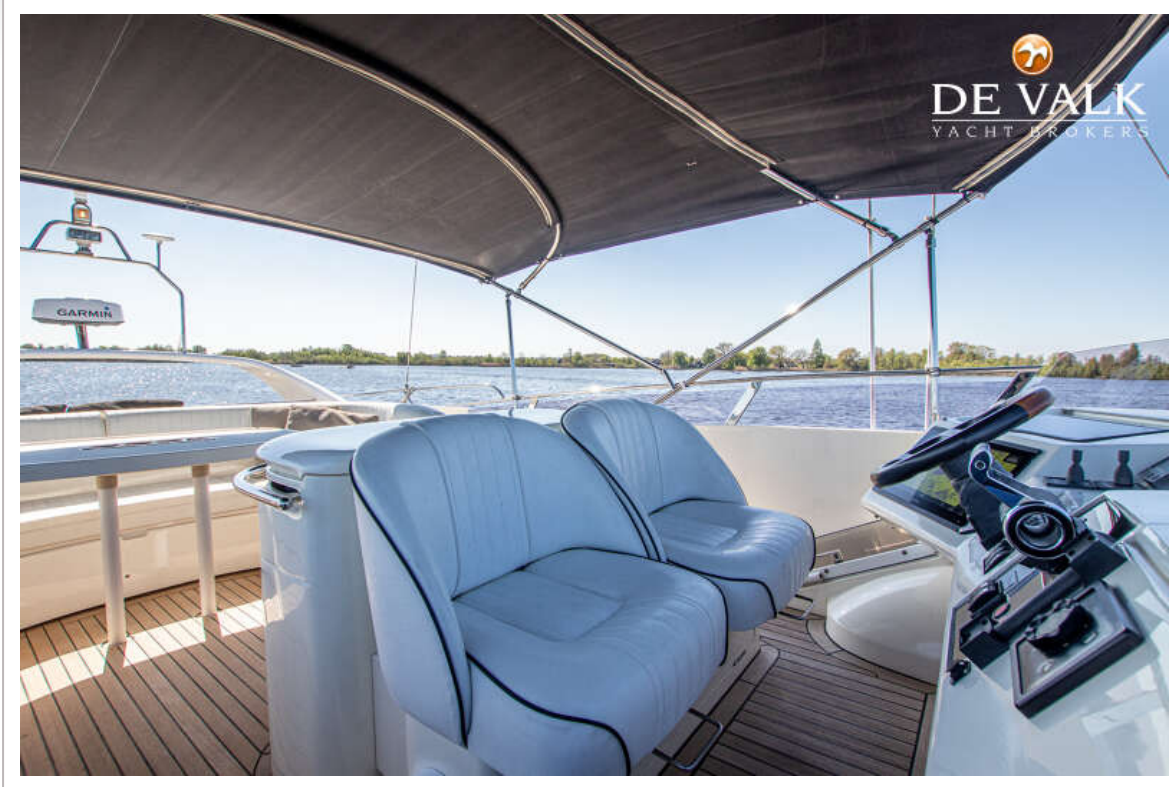

PRINCESS 61 FLYBRIDGE