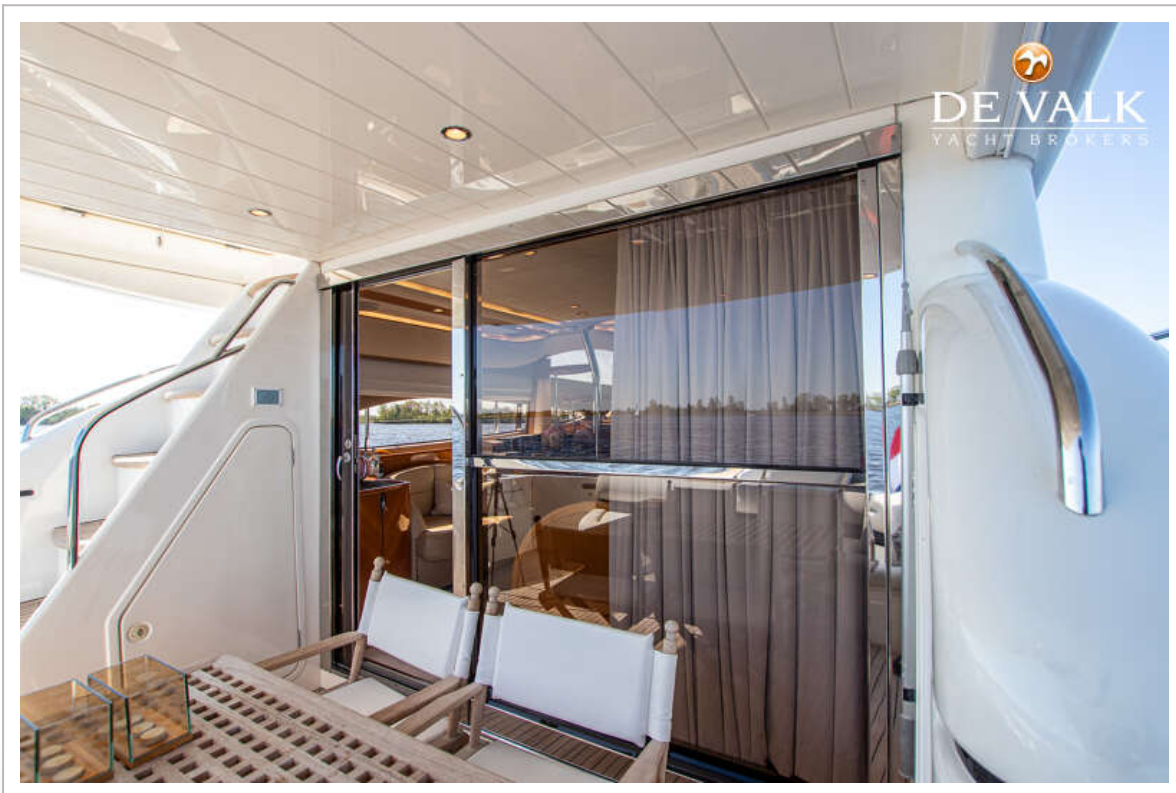

PRINCESS 61 FLYBRIDGE