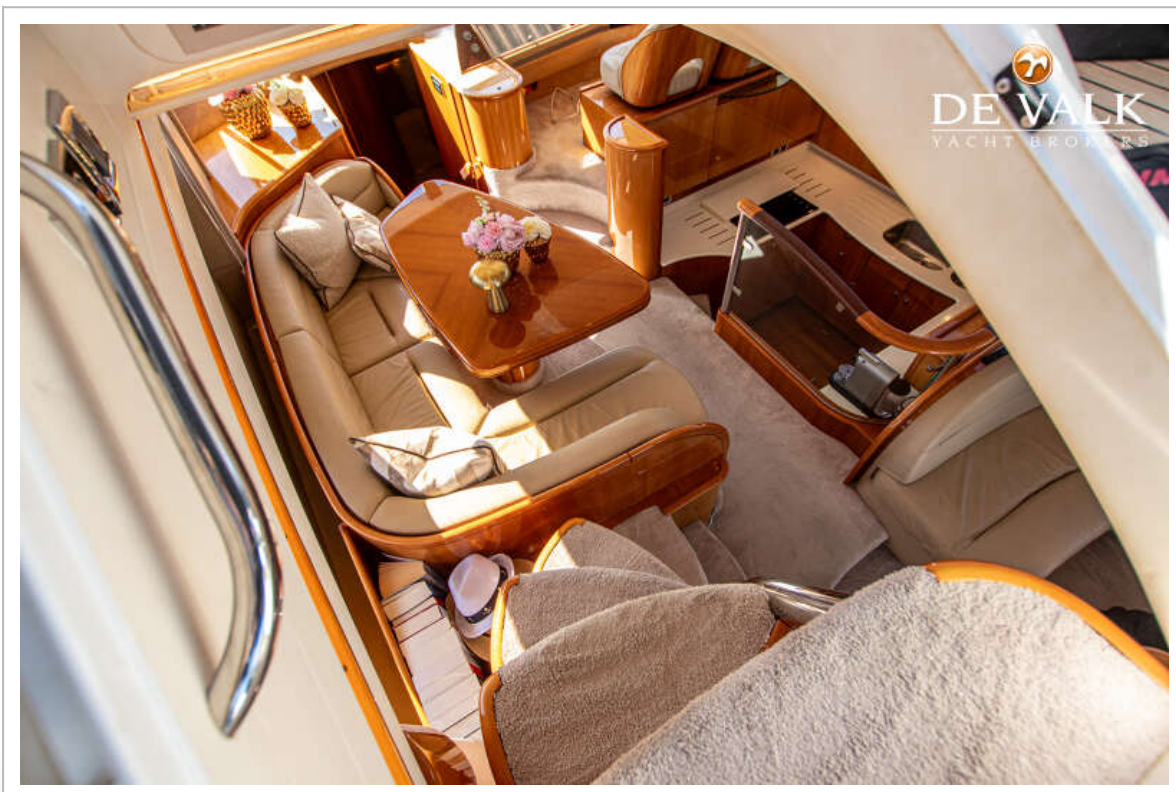

PRINCESS 61 FLYBRIDGE