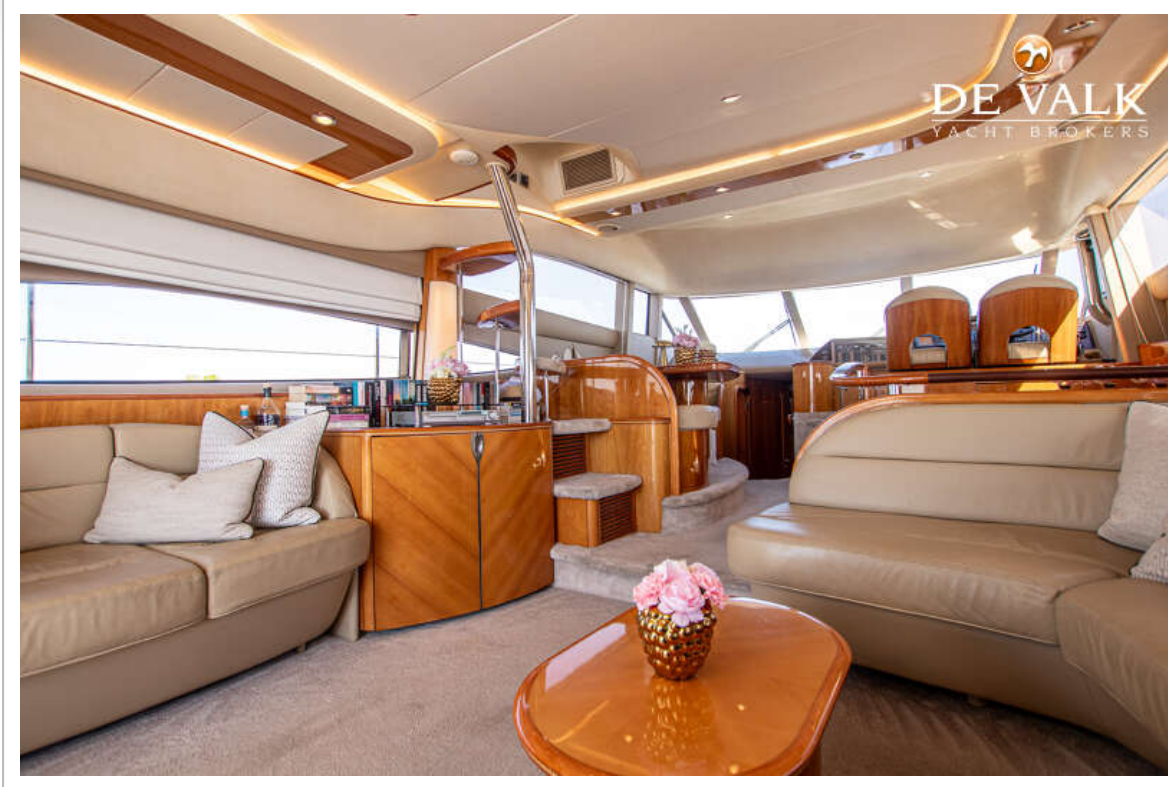

PRINCESS 61 FLYBRIDGE