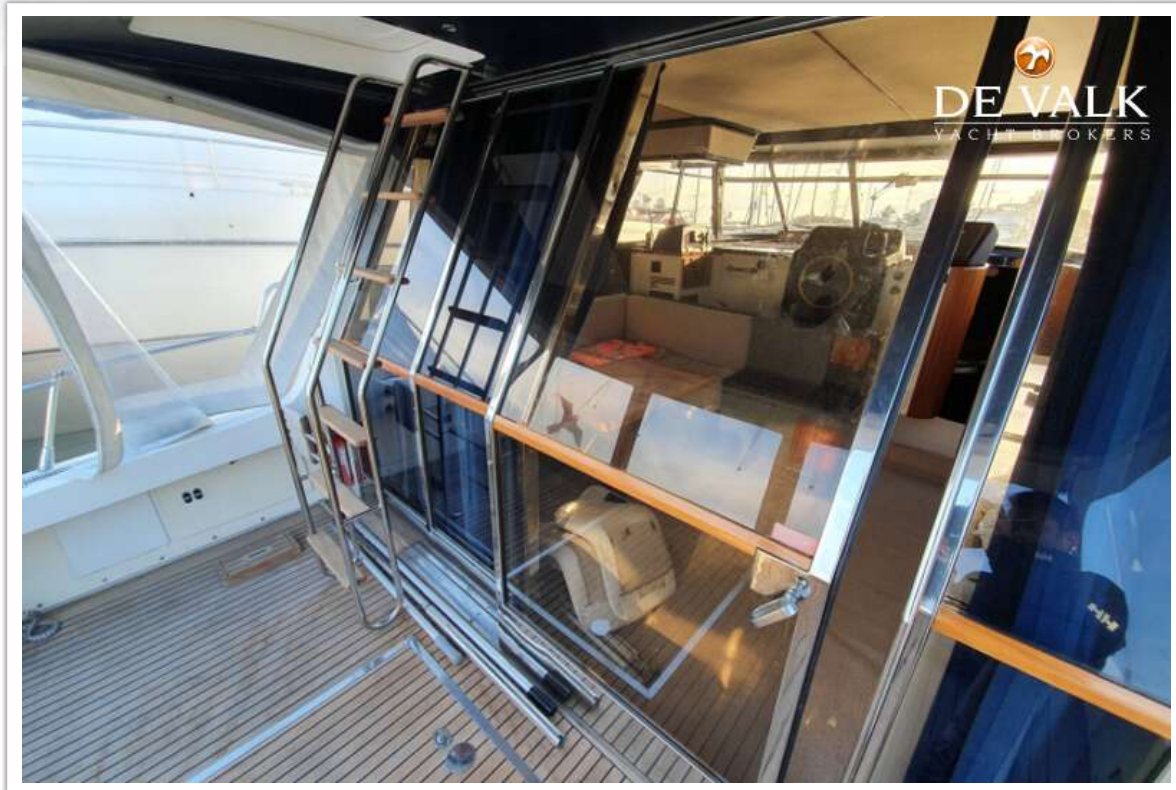

RIVA 42 SUPERAMERICA - COMPLETE REFIT