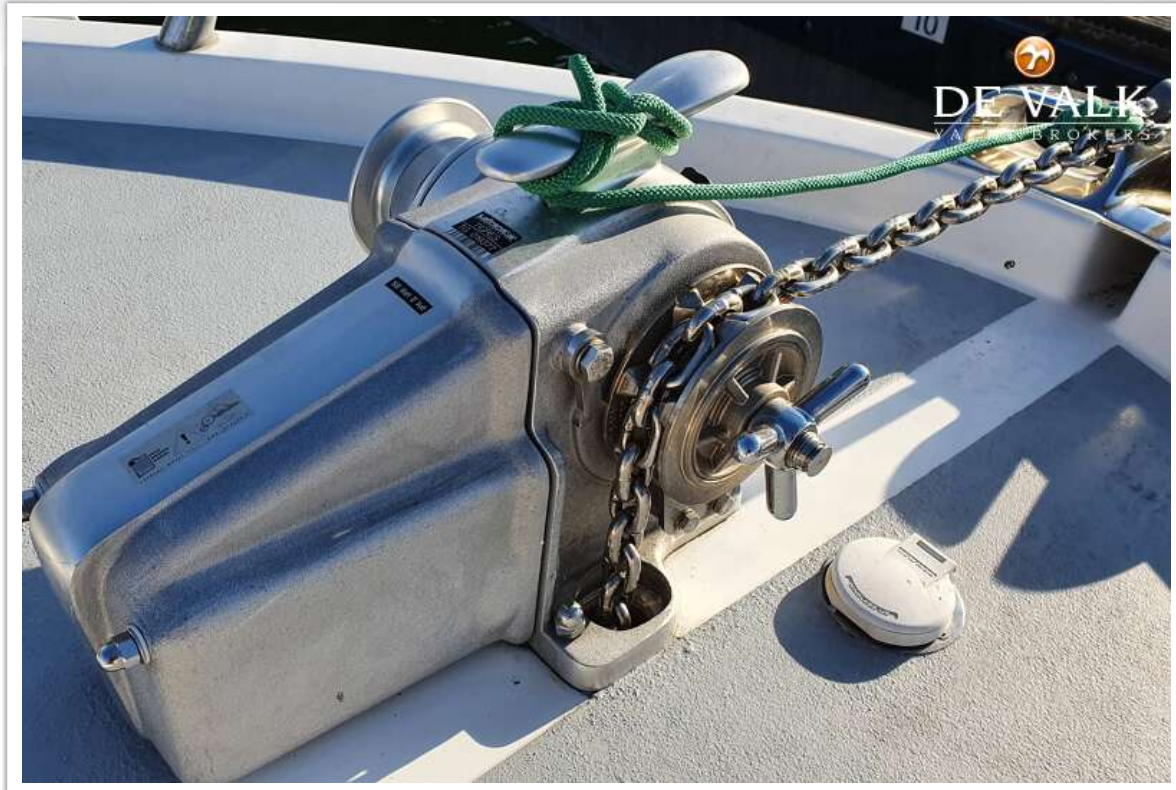

RIVA 42 SUPERAMERICA - COMPLETE REFIT