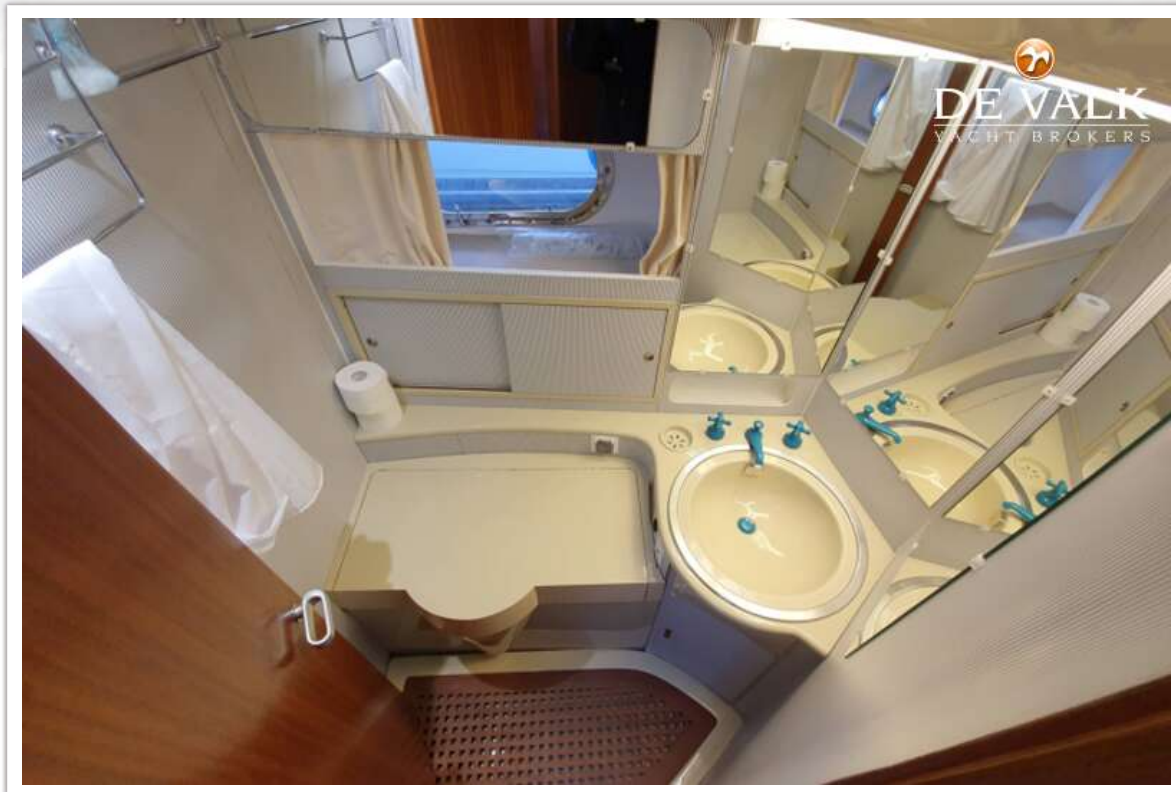

RIVA 42 SUPERAMERICA - COMPLETE REFIT