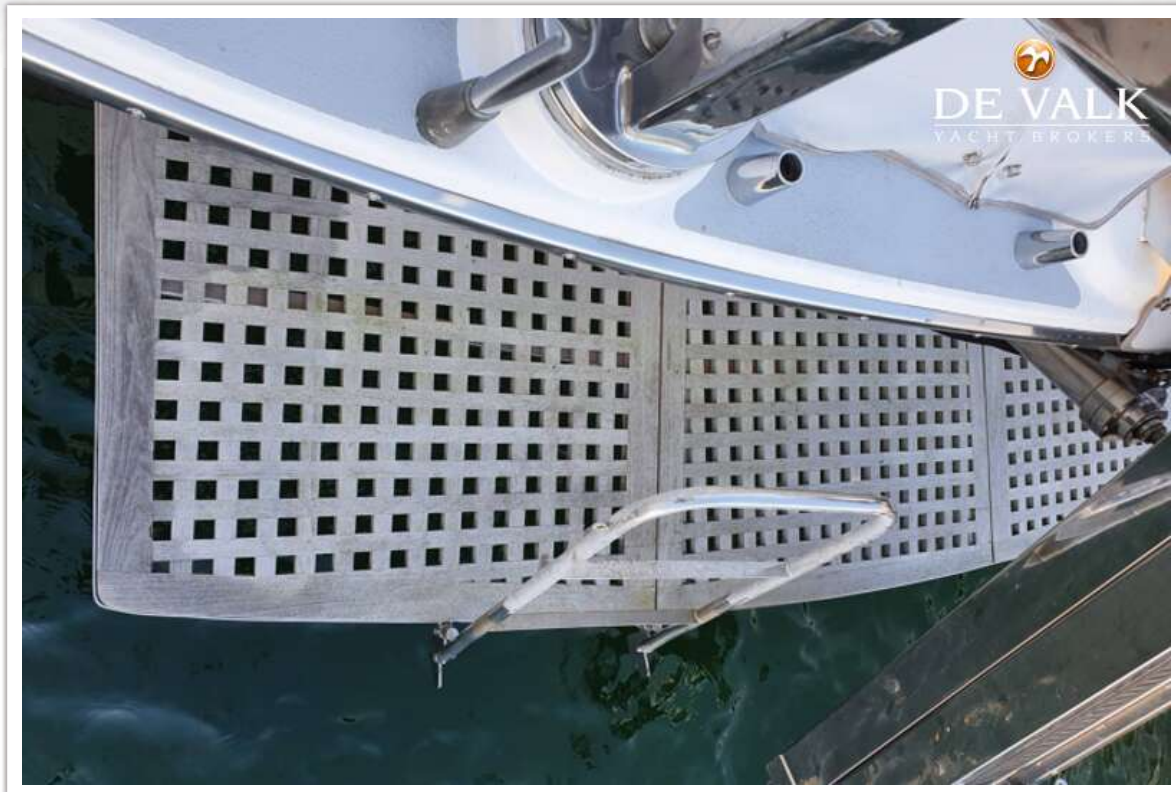

RIVA 42 SUPERAMERICA - COMPLETE REFIT