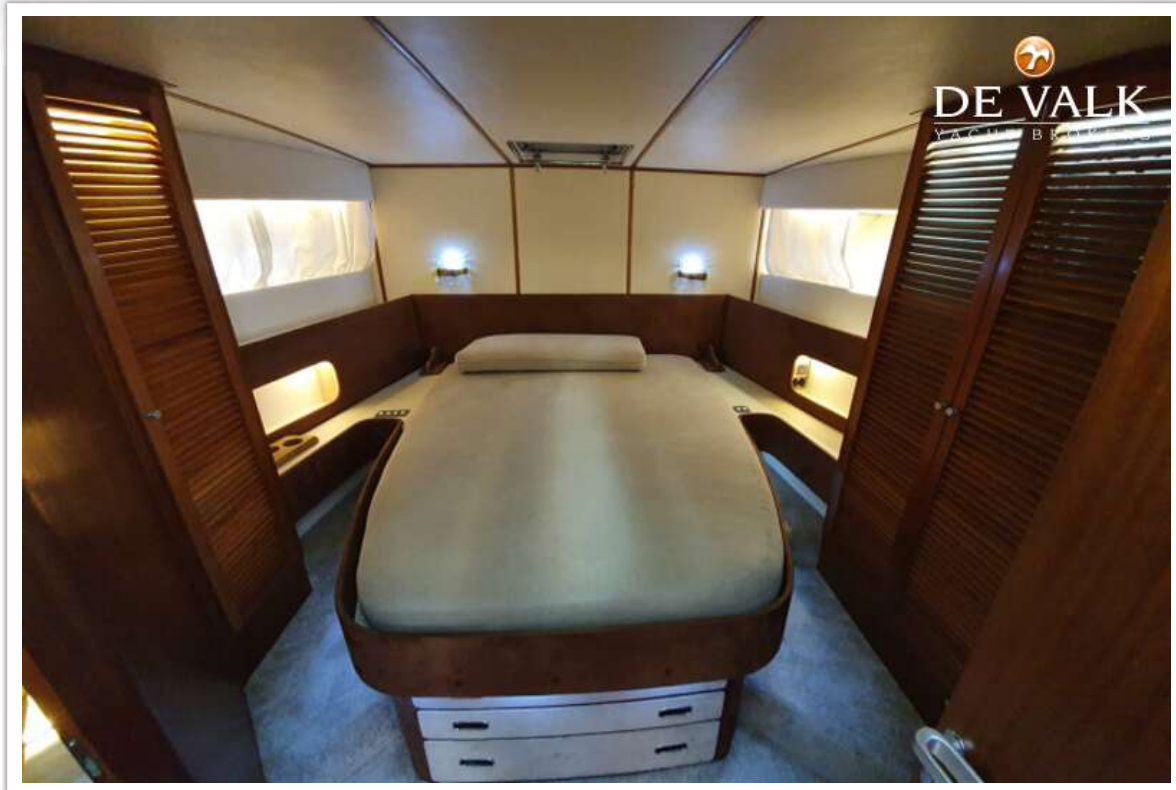

RIVA 42 SUPERAMERICA - COMPLETE REFIT