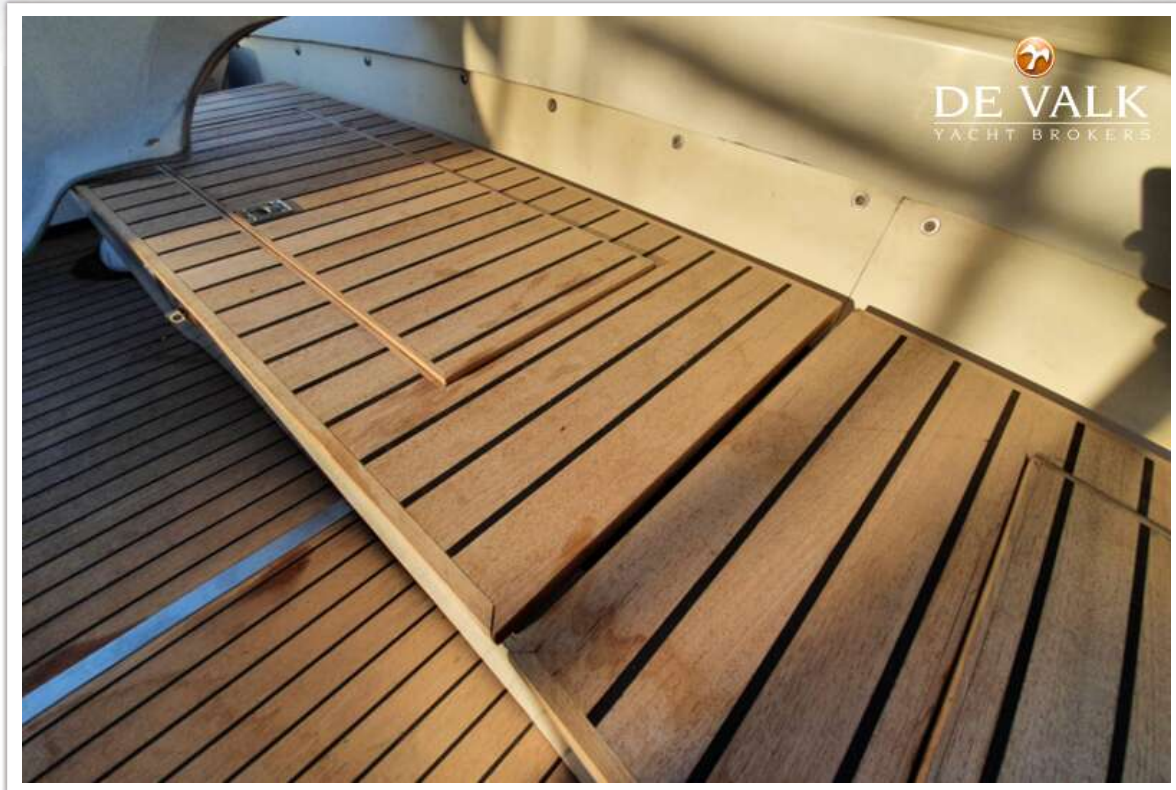

RIVA 42 SUPERAMERICA - COMPLETE REFIT