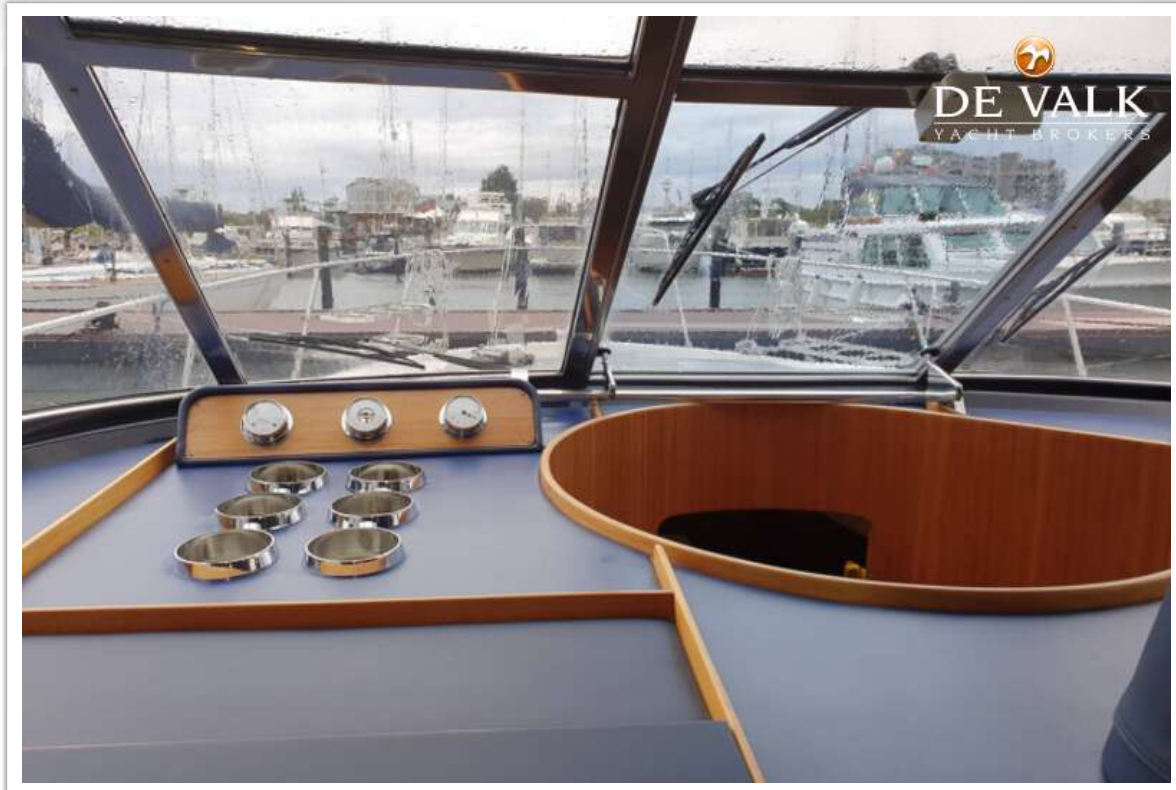

RIVA 42 SUPERAMERICA - COMPLETE REFIT