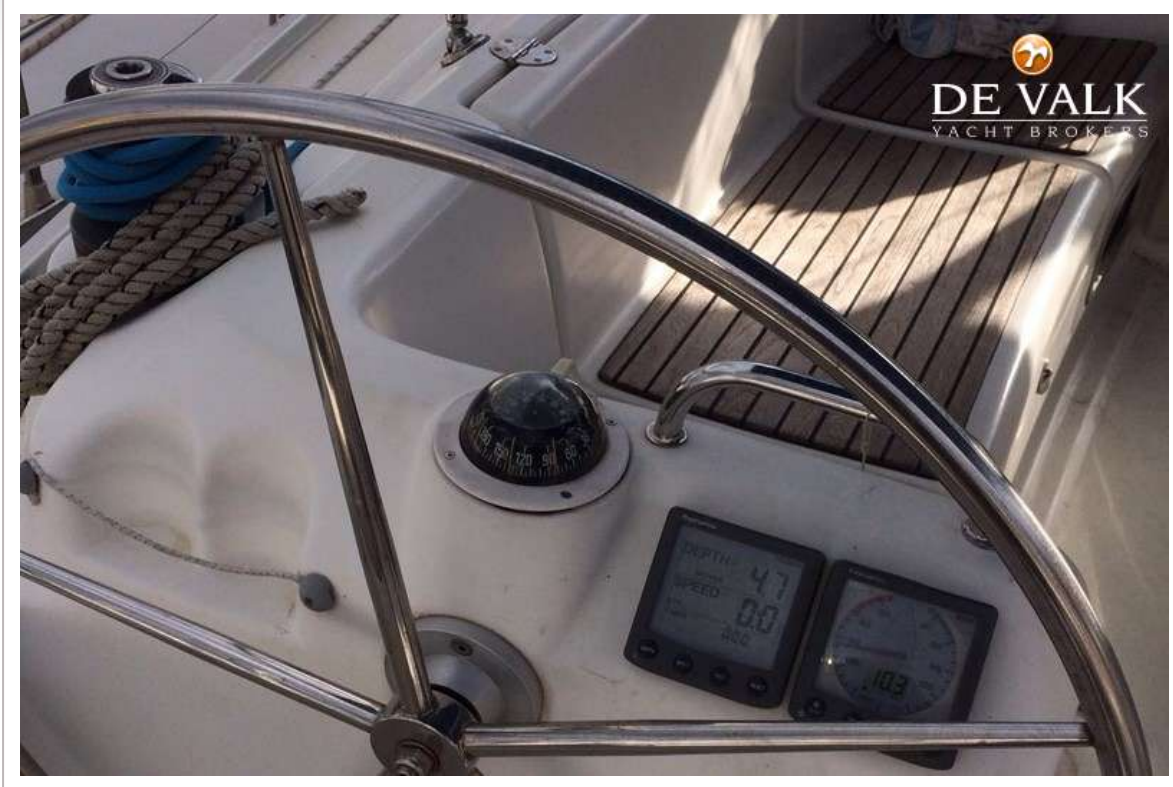

BENETEAU CYCLADES 393