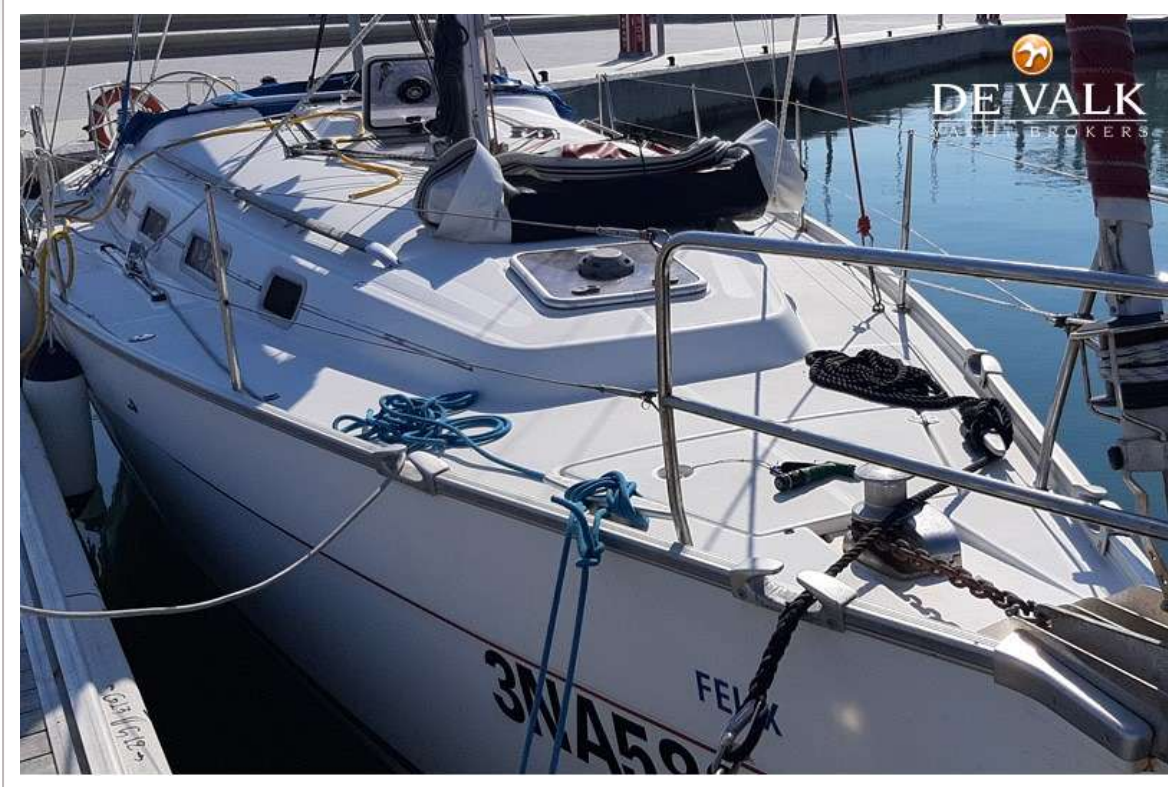

SPECIFICATIONS

Dimensions	11.71 x 3.95 x 1.90 (m)	Builder	Beneteau
Built	2007	Cabins	3
Material	GRP	Berths	6
Engine(s)	1 x Yanmar diesel	Hp/Kw	40.00 (hp), 29.00 (kw)
Asking price	sold (VAT)	Lying	at sales office

RIGGING

Rigging	sloop
Material mast	aluminium
Mainsail	yes

Genoa

yes

BENETEAU CYCLADES 393

BENETEAU CYCLADES 393

BENETEAU CYCLADES 393

BENETEAU CYCLADES 393