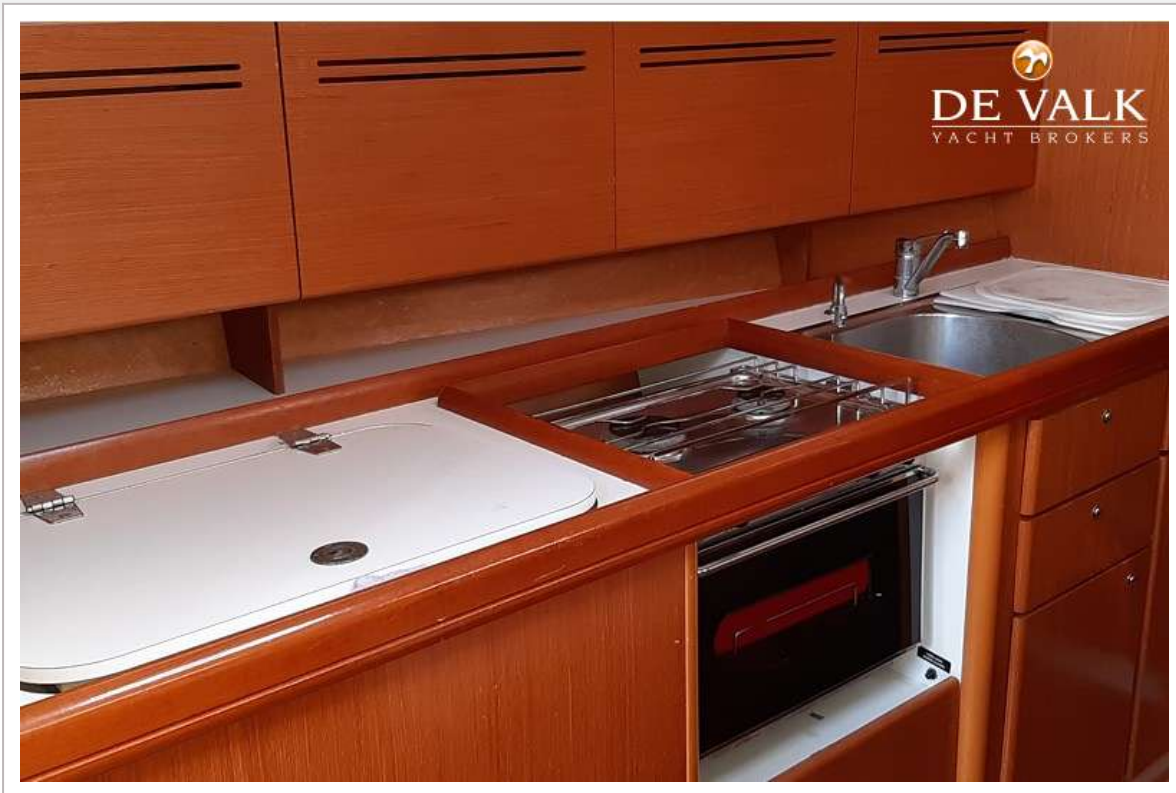

BENETEAU CYCLADES 393