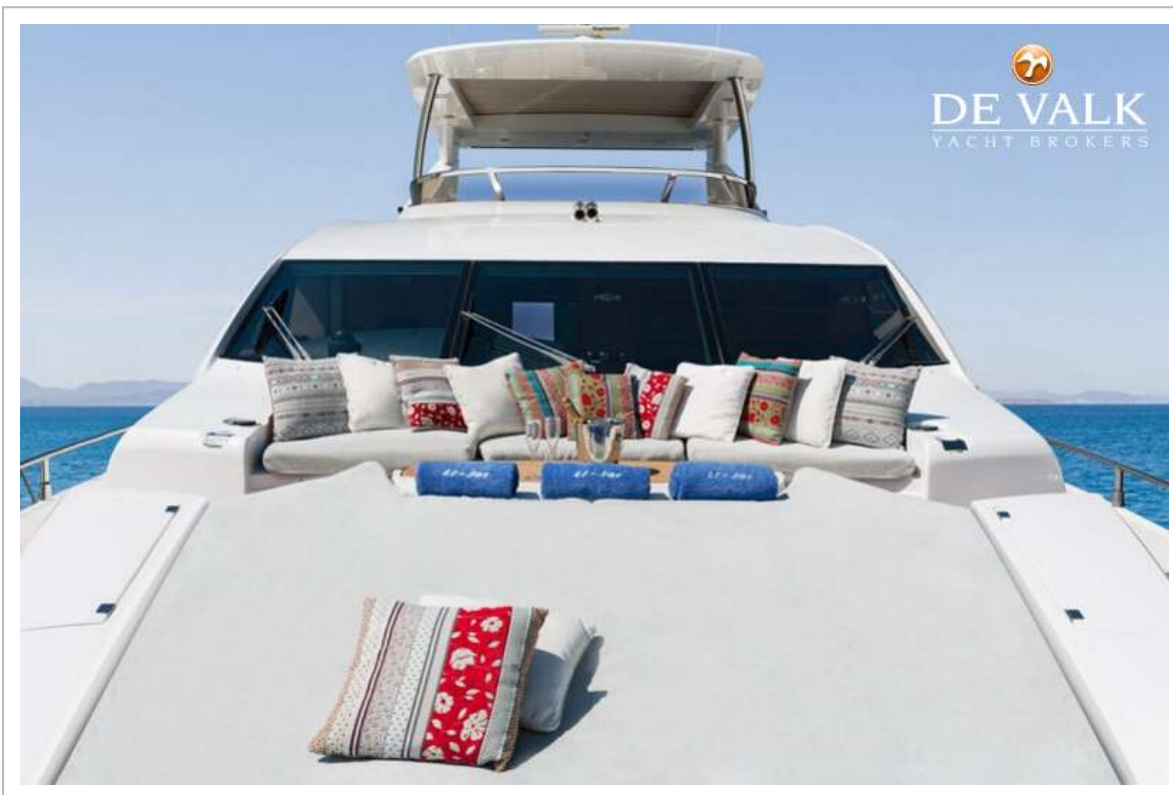

SUNSEEKER 86 YACHT