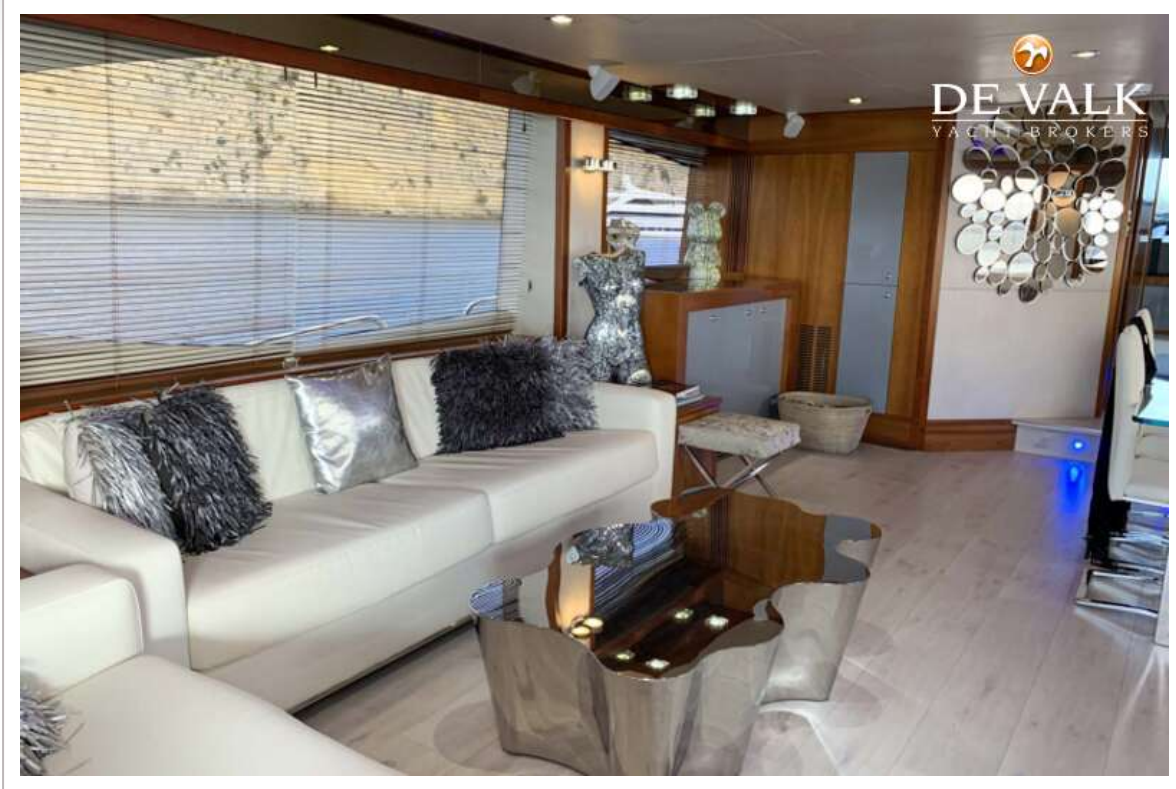

SUNSEEKER 86 YACHT