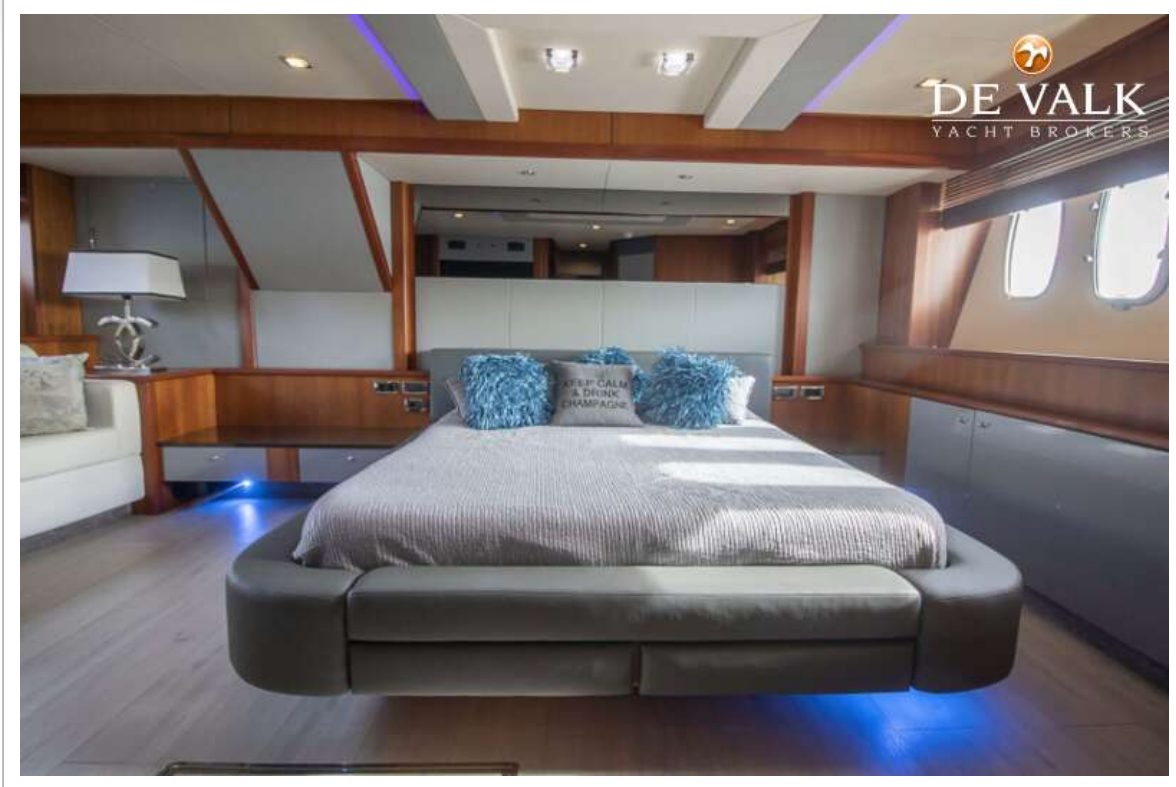

SUNSEEKER 86 YACHT