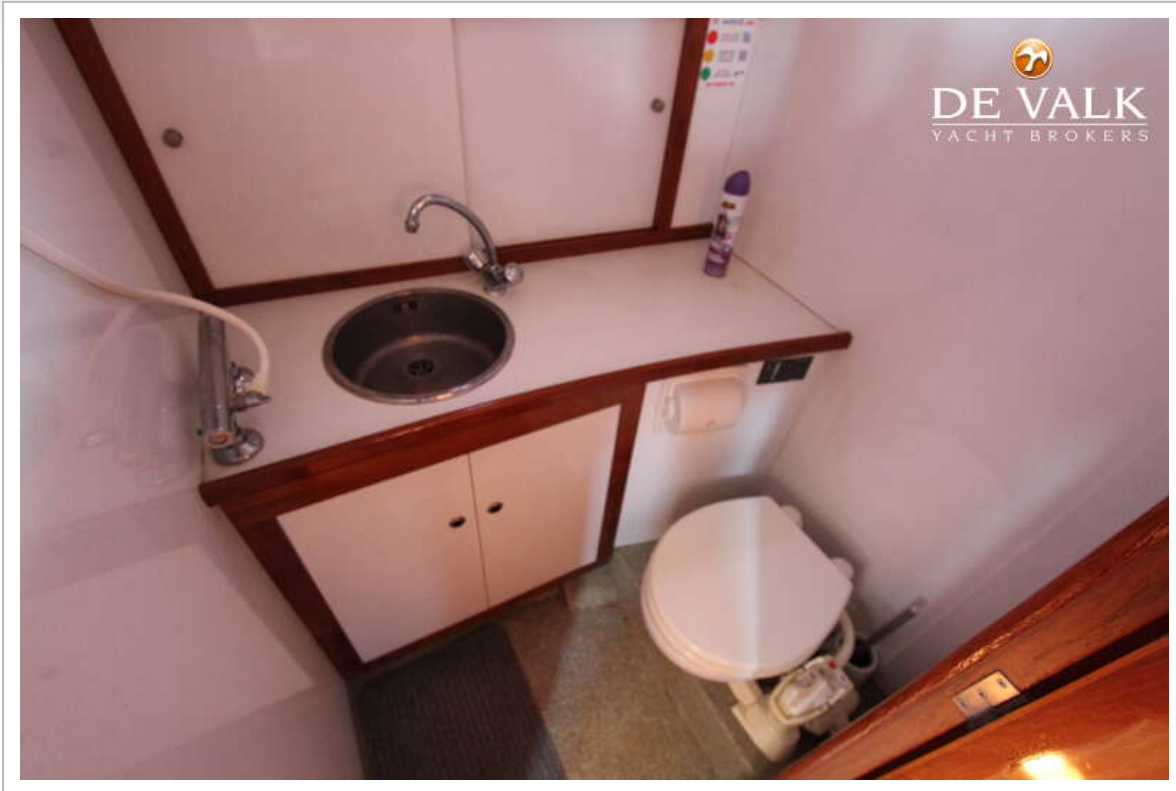

VRIPACK KOTTER 1150 OK