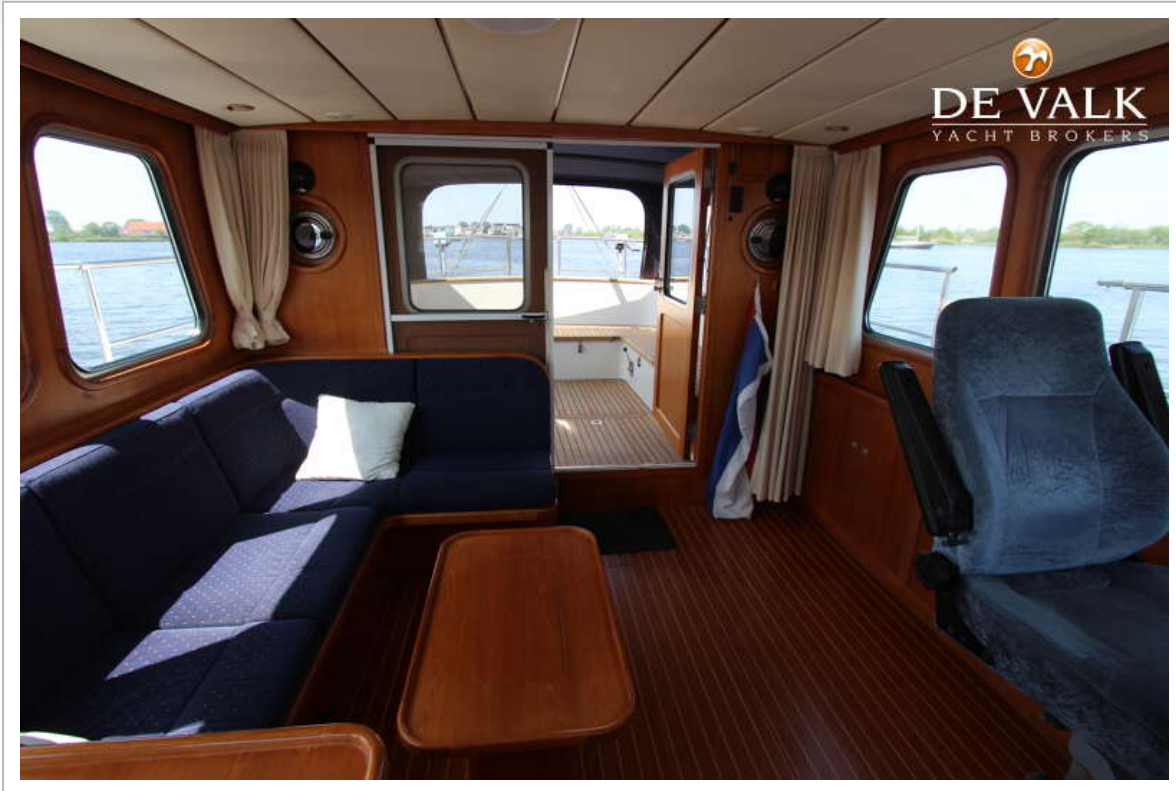

VRIPACK KOTTER 1150 OK