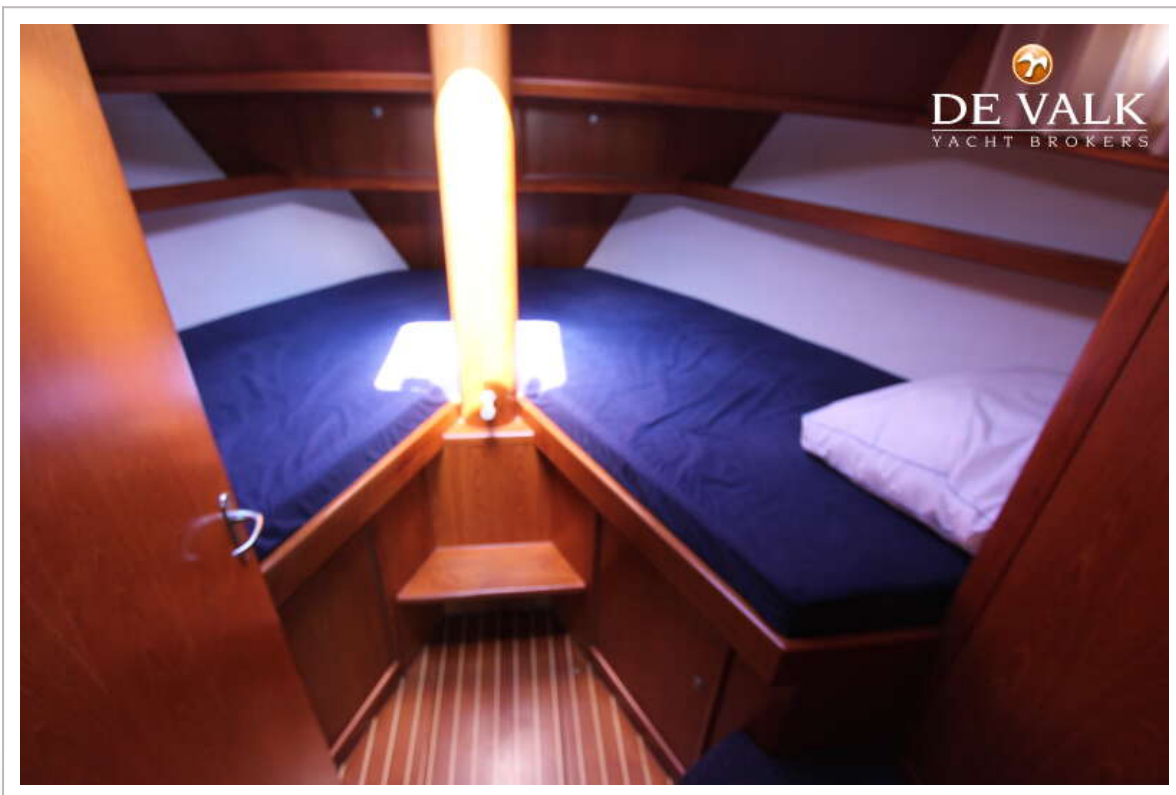

VRIPACK KOTTER 1150 OK