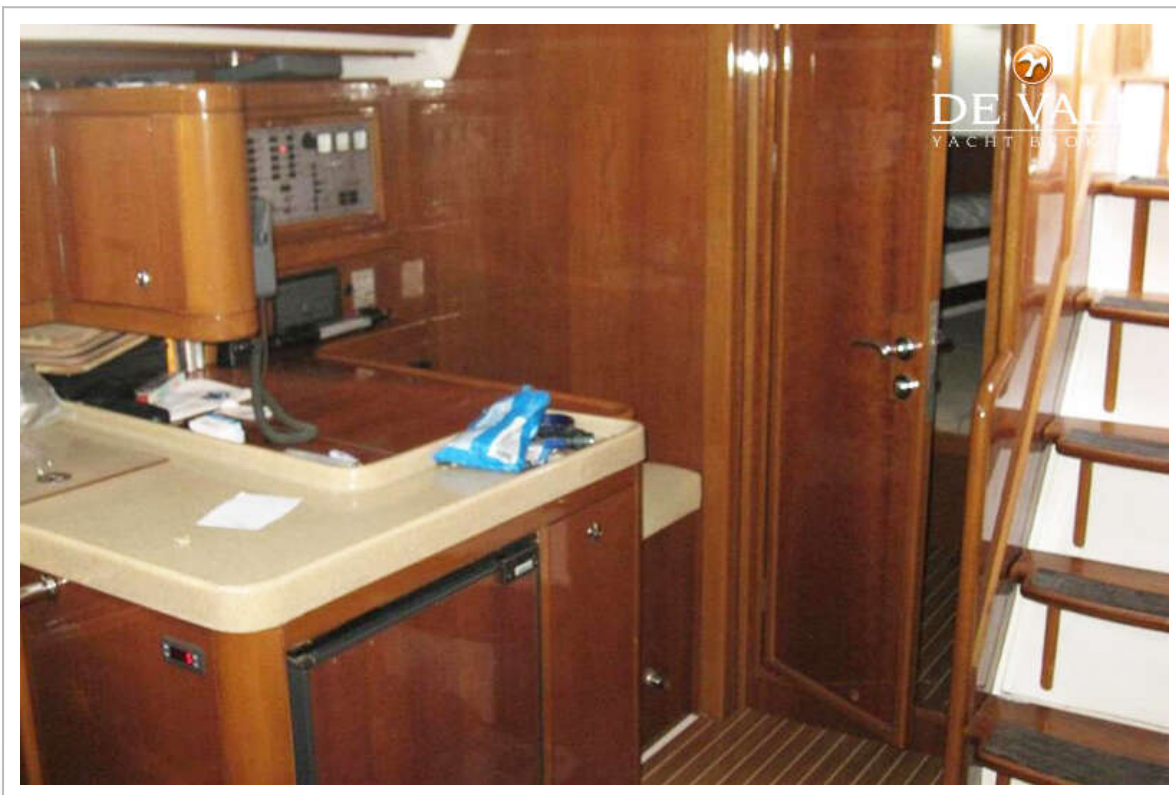

OCEAN STAR 51.2