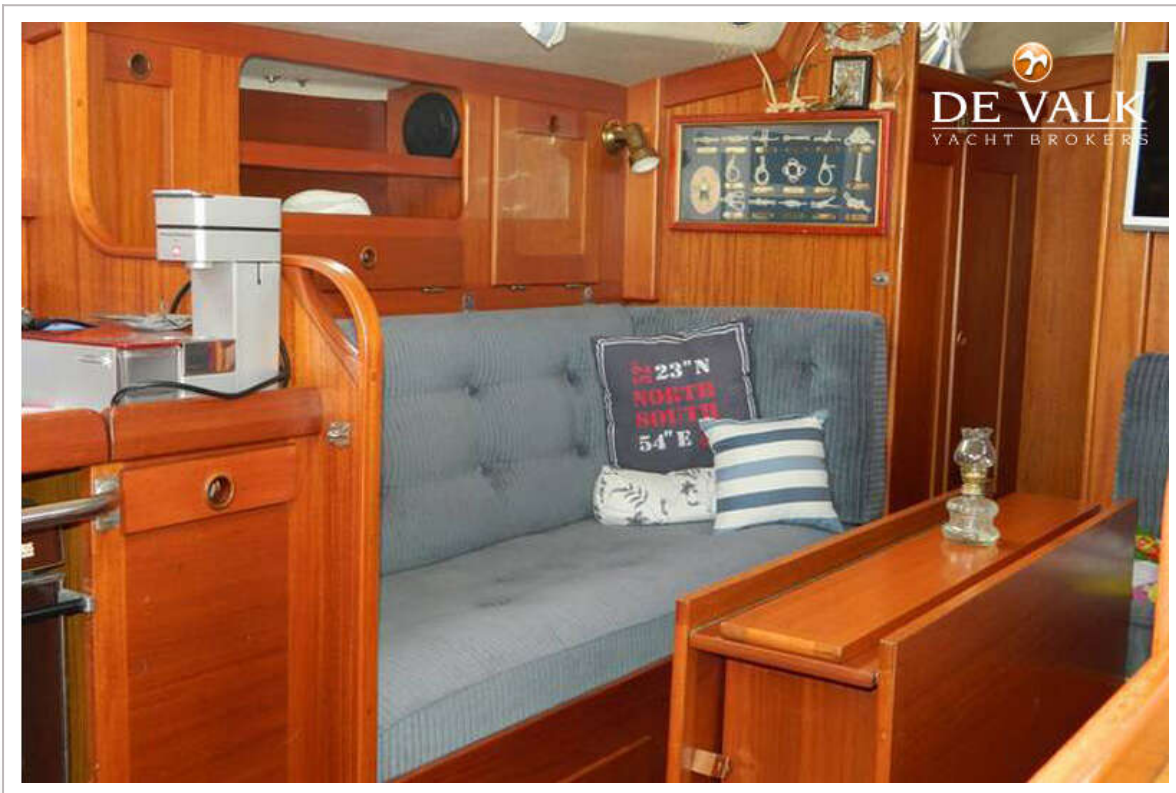

HALLBERG RASSY 312 MKII