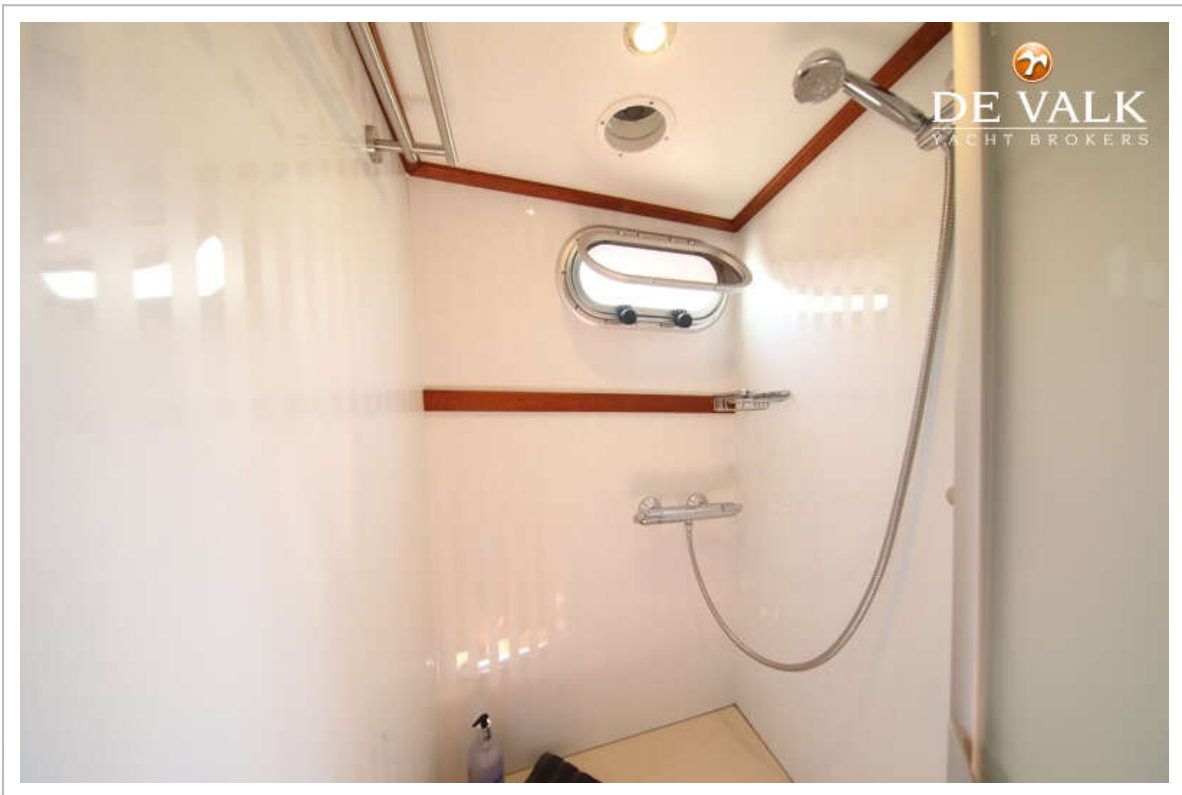

VEDETTE 12.30 SALON