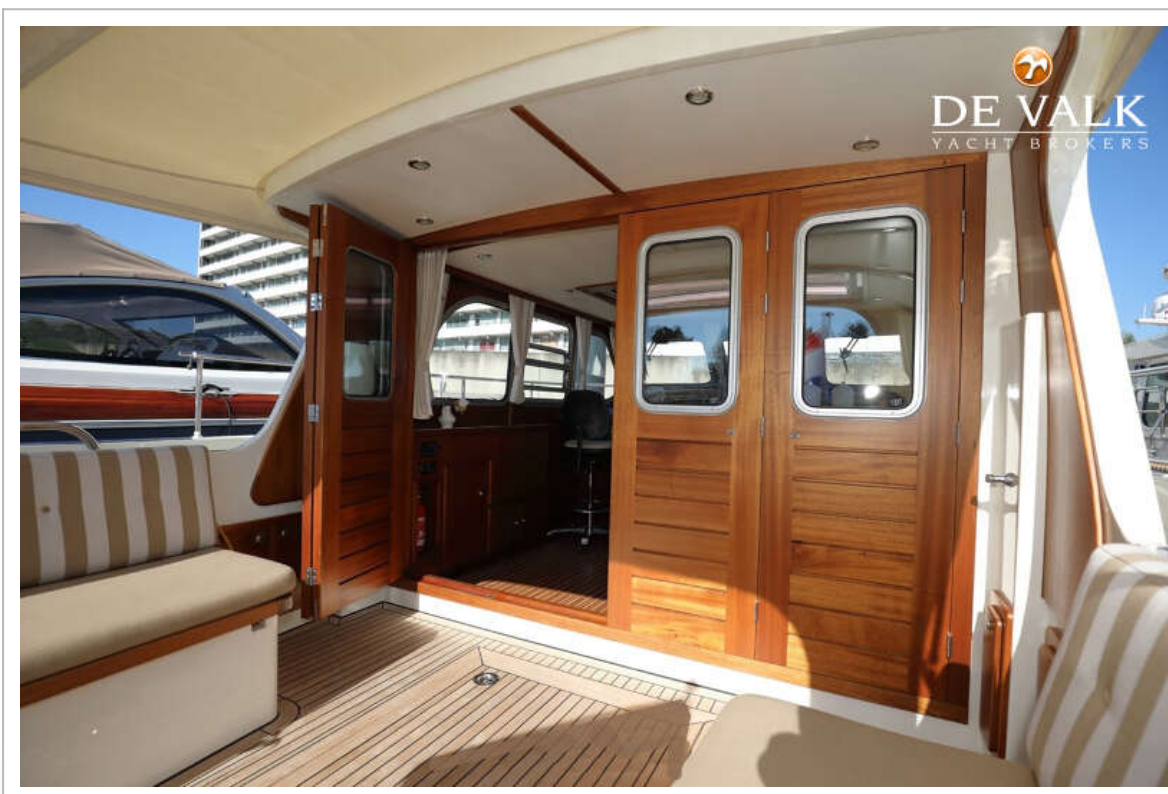

VEDETTE 12.30 SALON