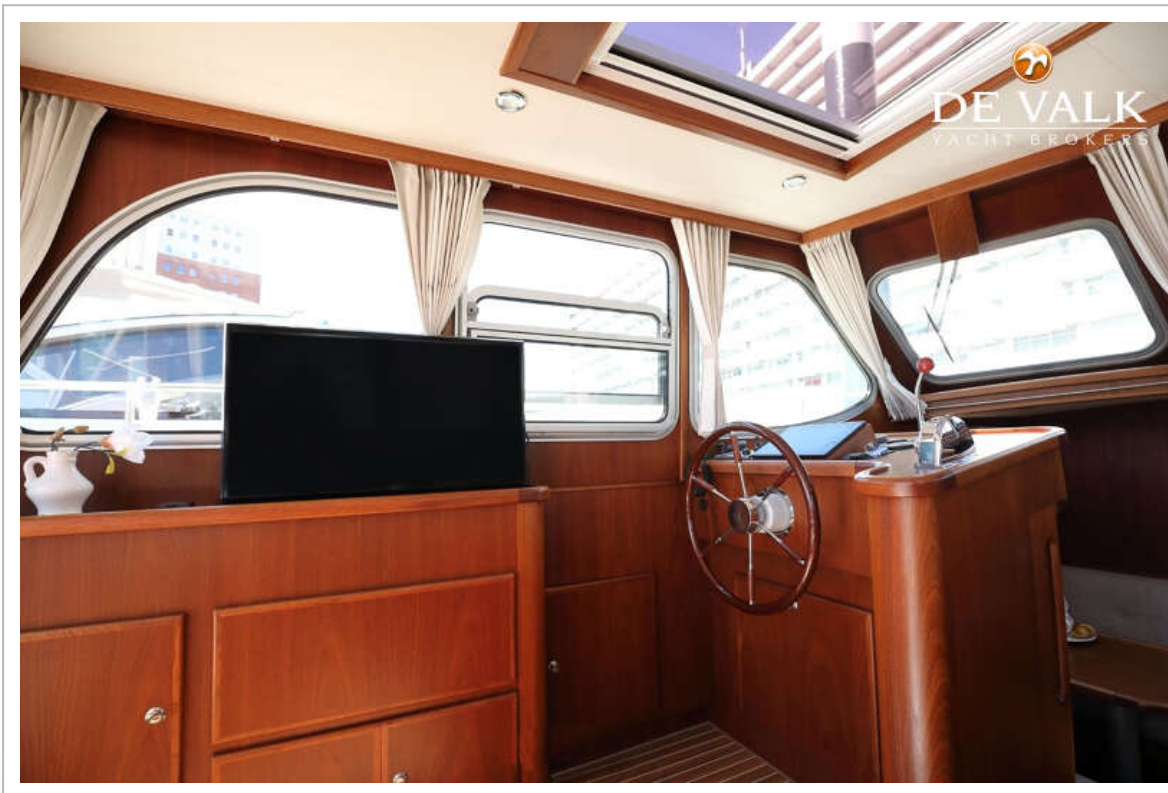

VEDETTE 12.30 SALON