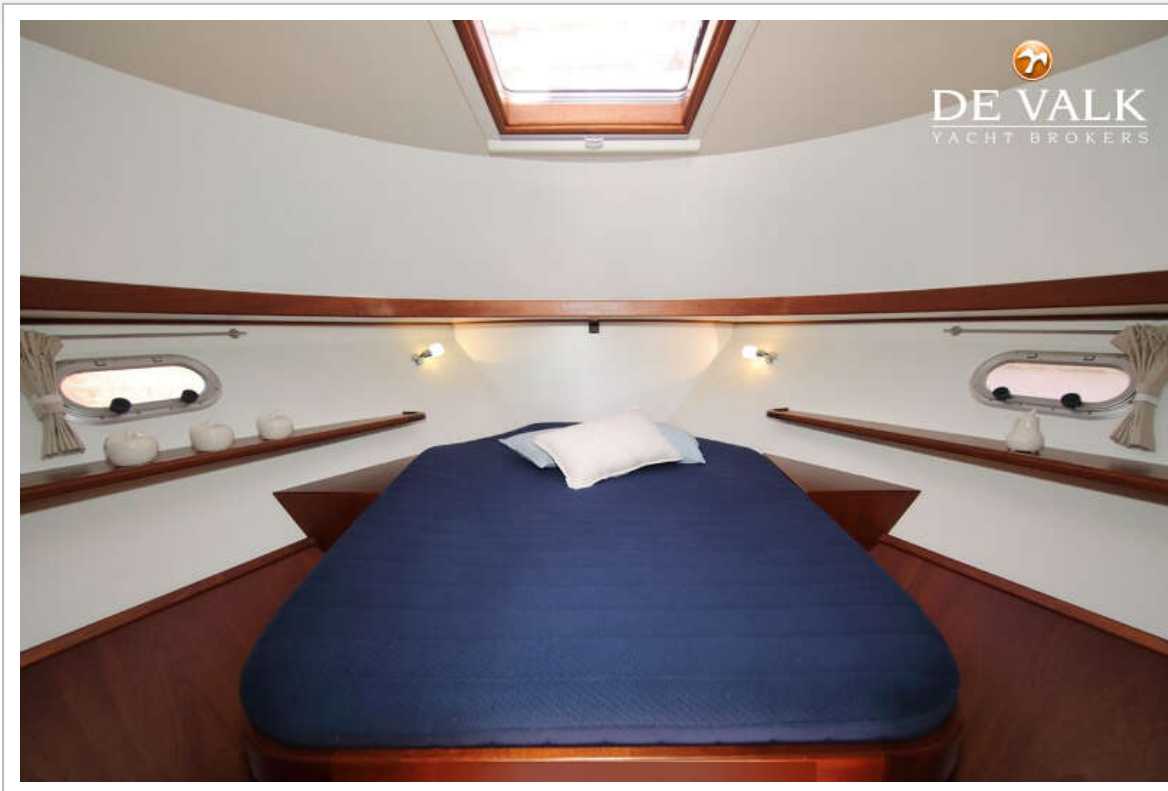

VEDETTE 12.30 SALON