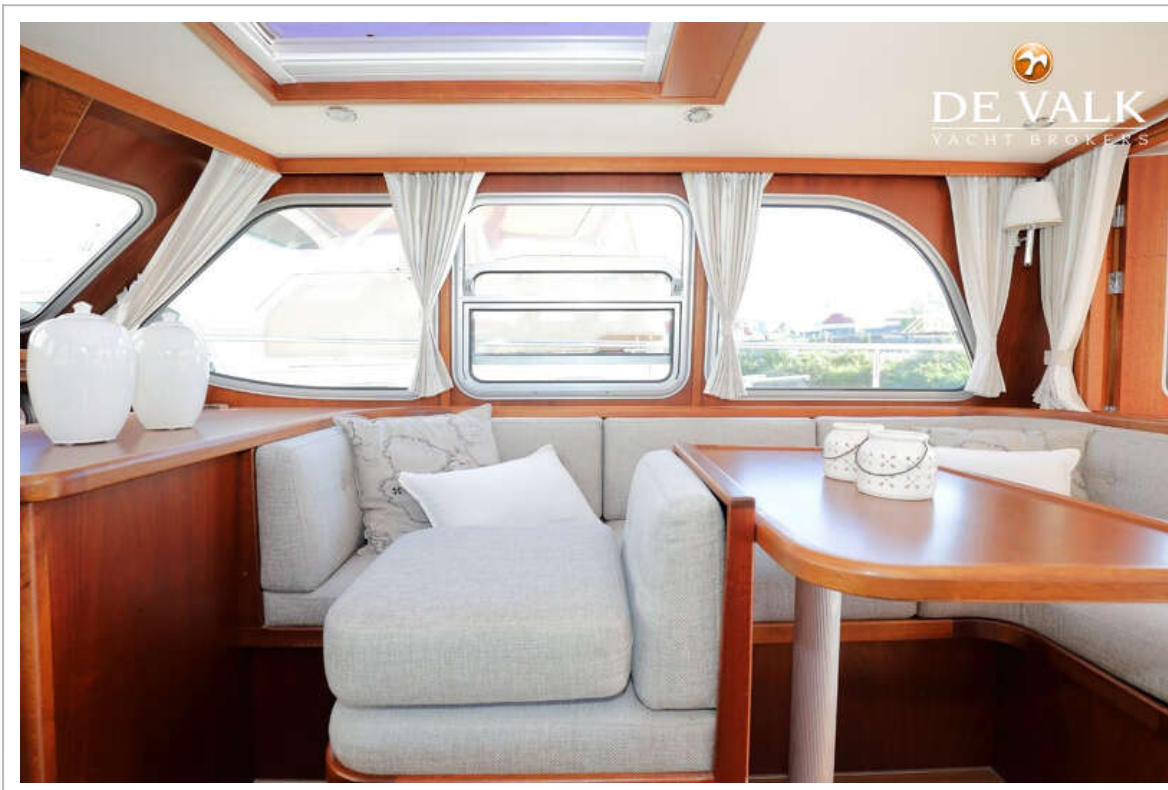

VEDETTE 12.30 SALON