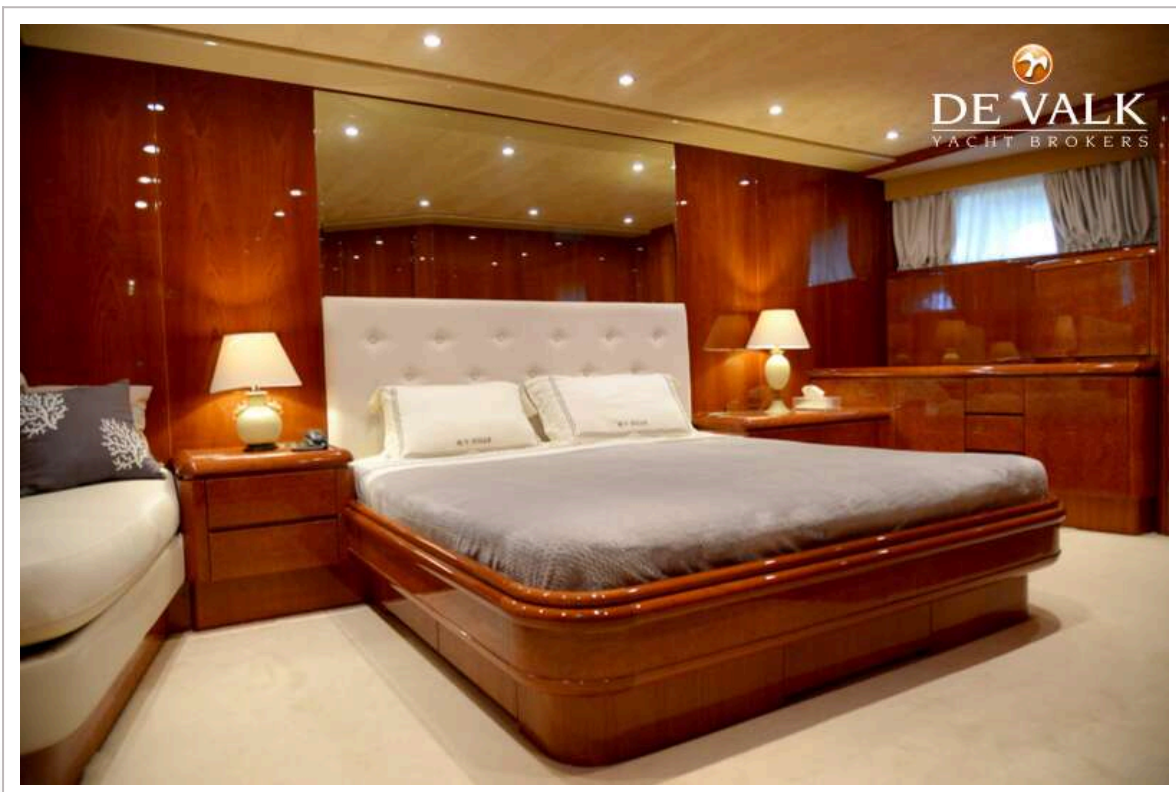

VERSILCRAFT 105 PLANET