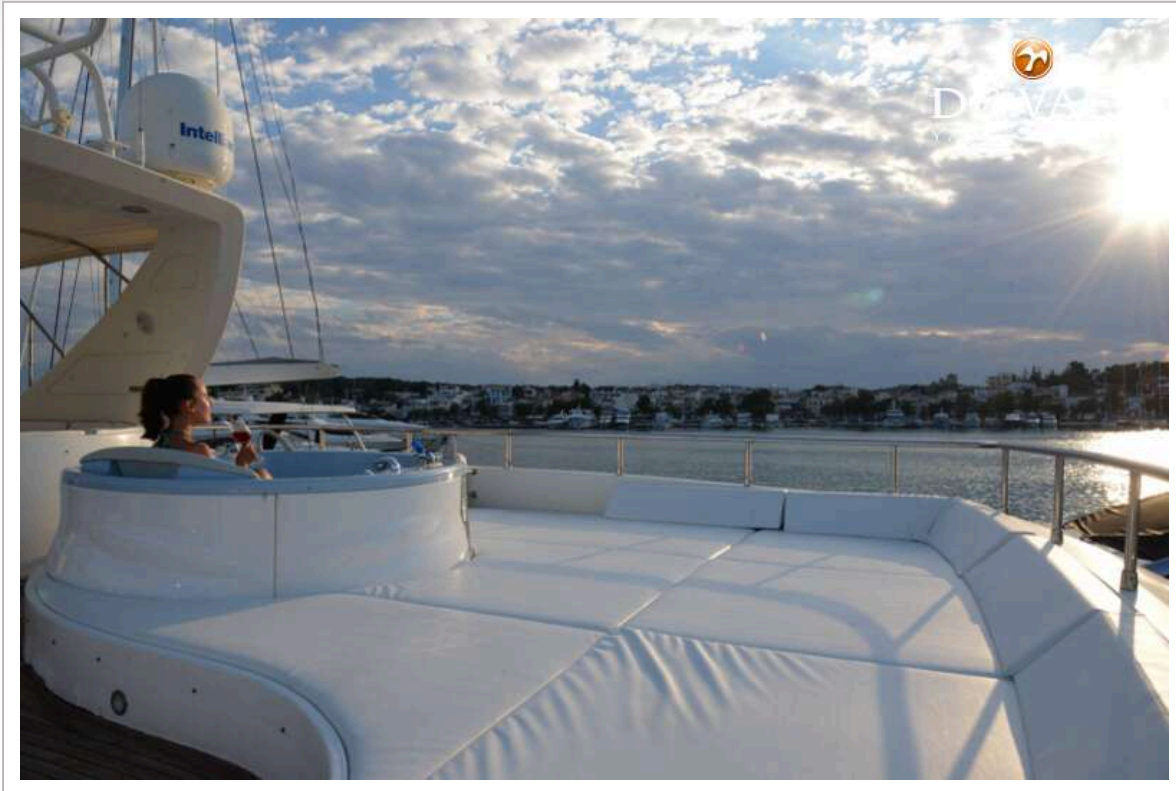

VERSILCRAFT 105 PLANET