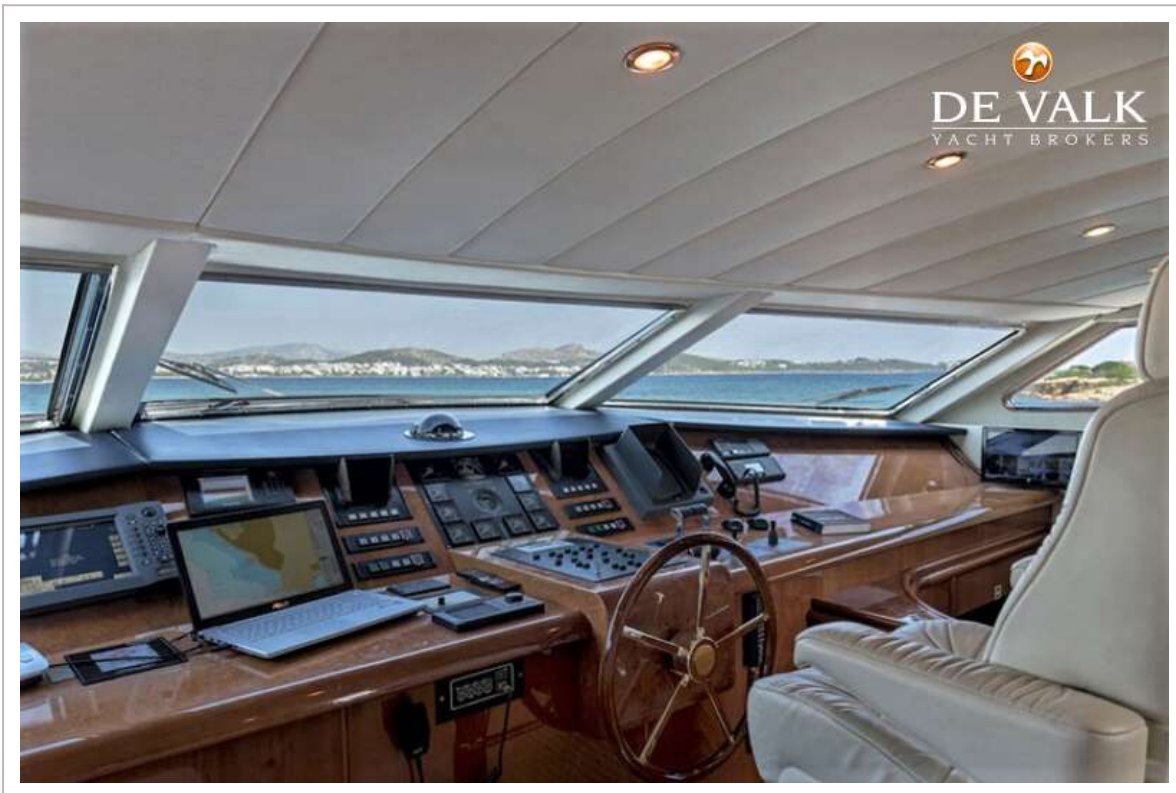

VERSILCRAFT 105 PLANET