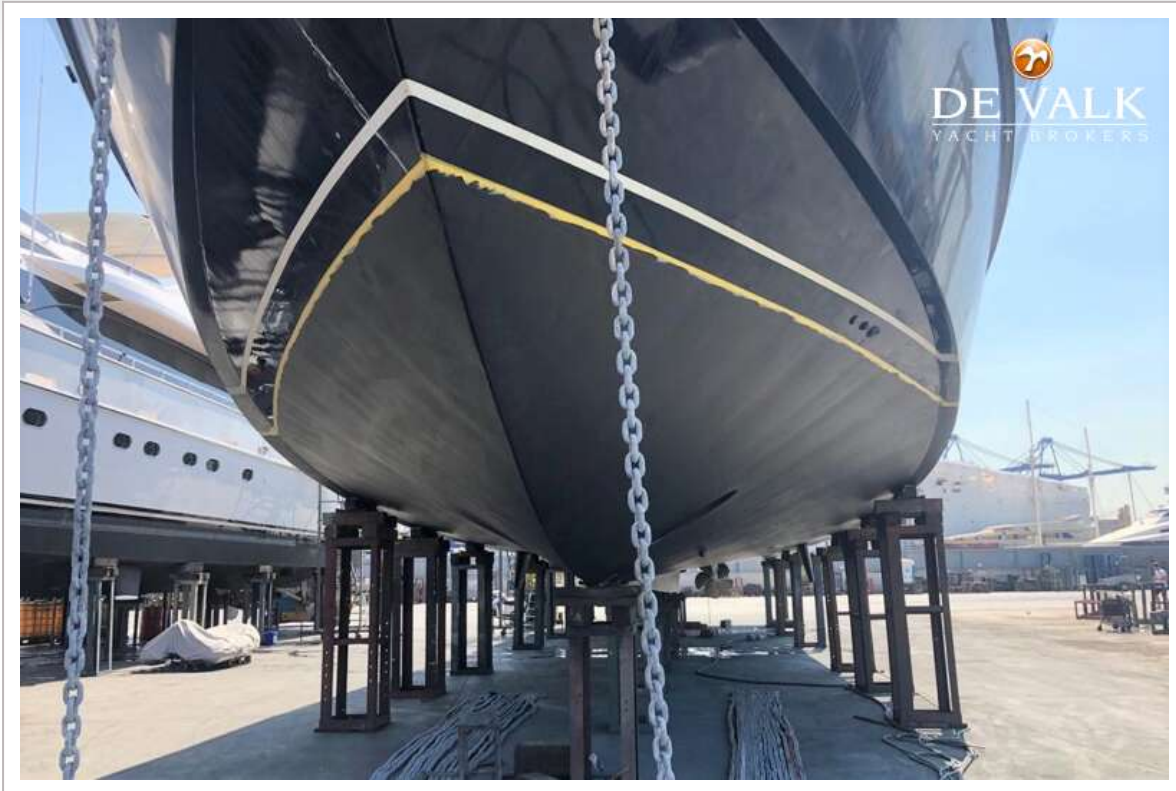

VERSILCRAFT 105 PLANET