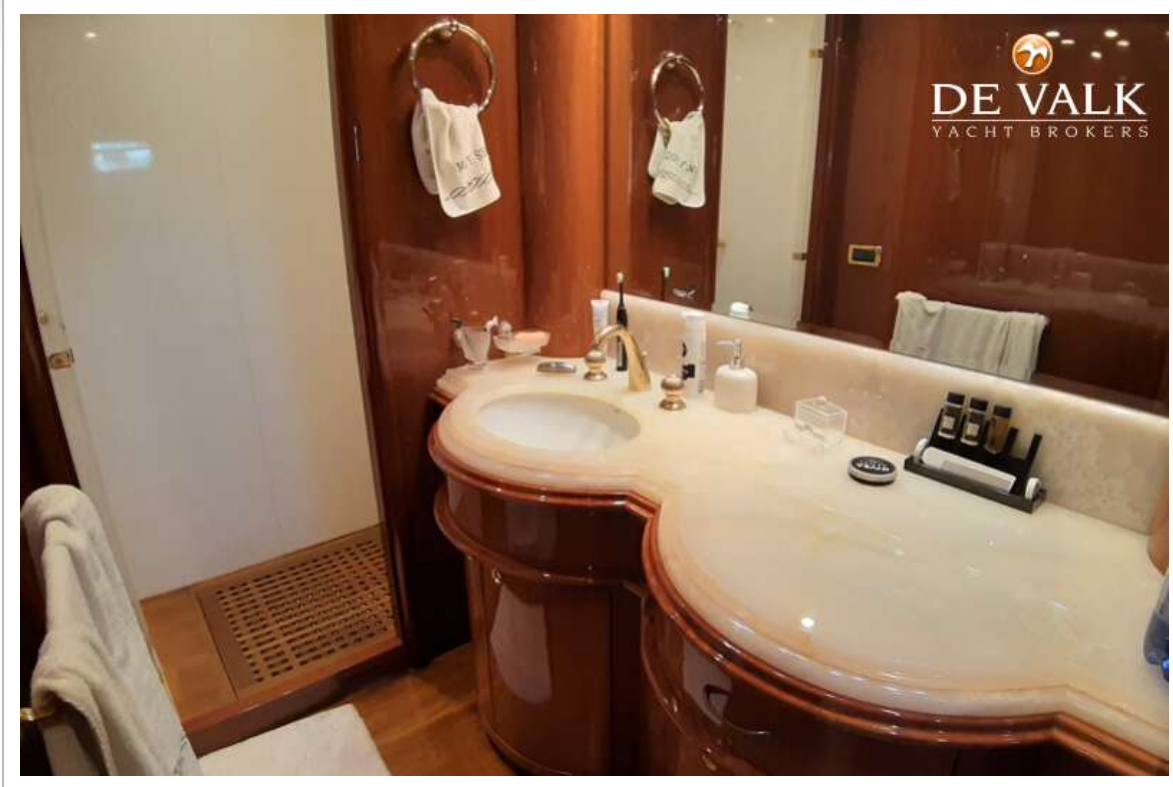

VERSILCRAFT 105 PLANET