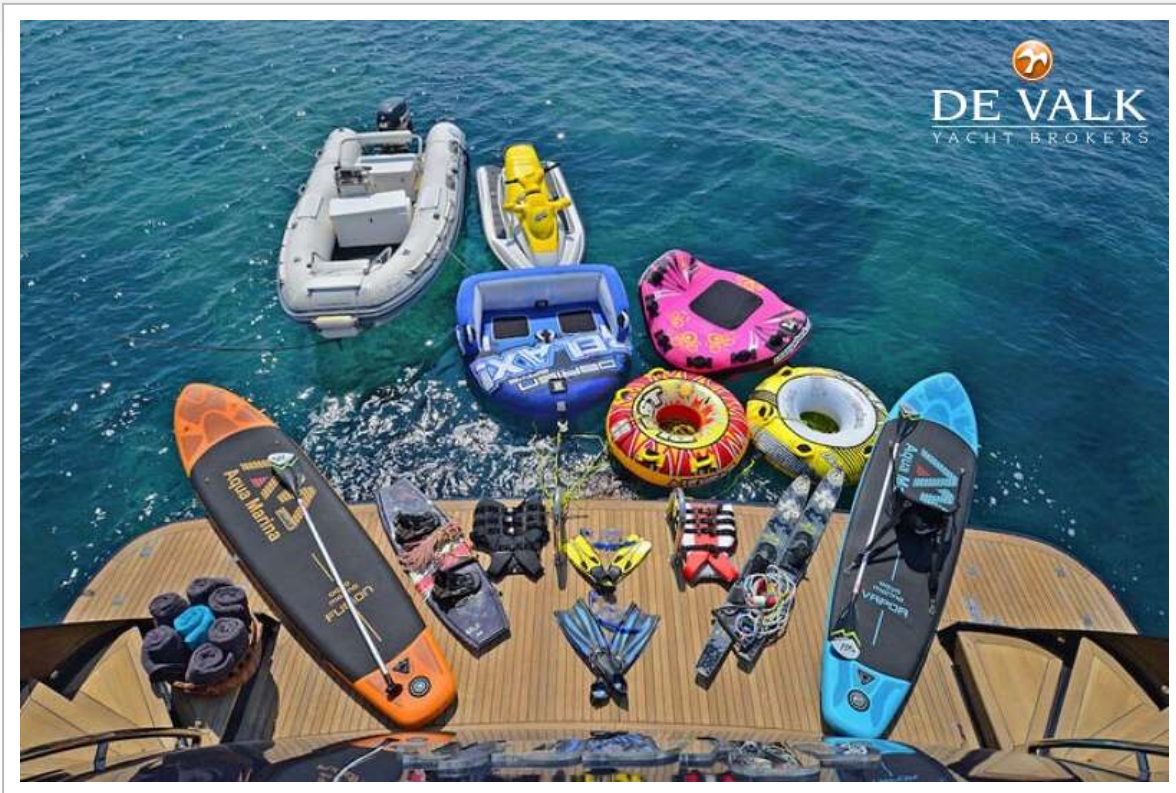

VERSILCRAFT 105 PLANET