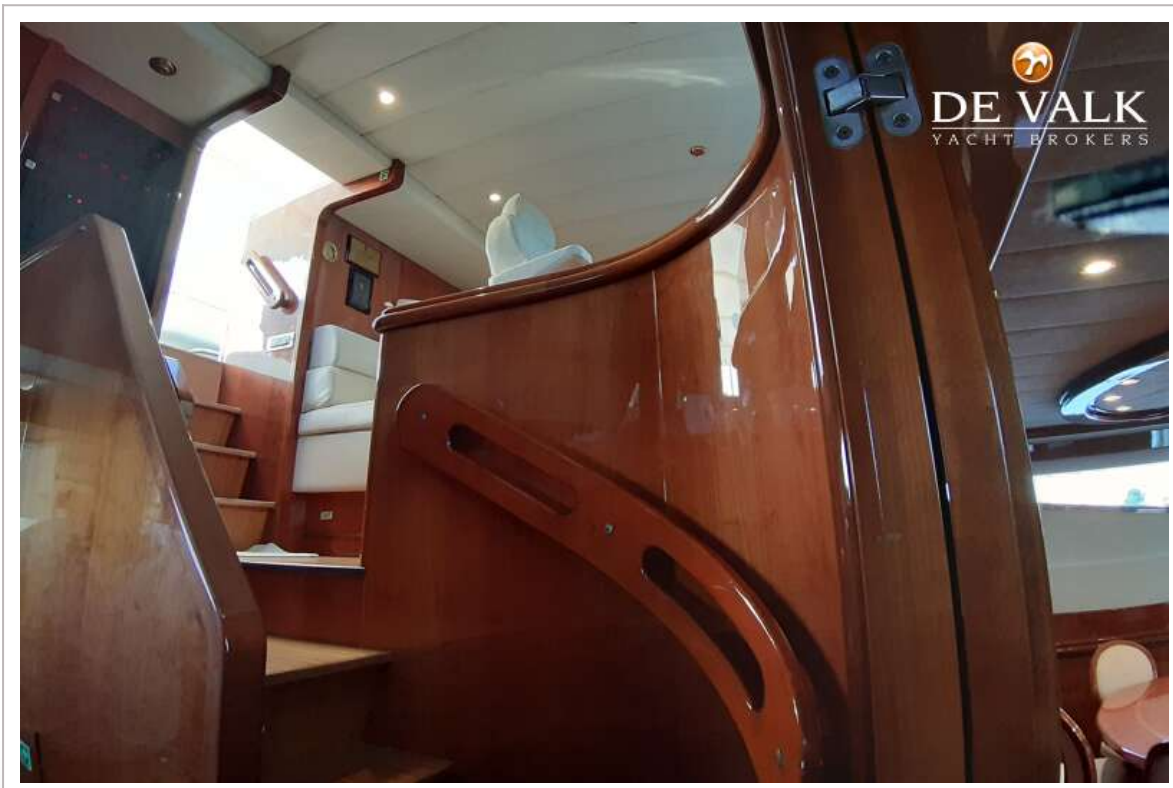

VERSILCRAFT 105 PLANET