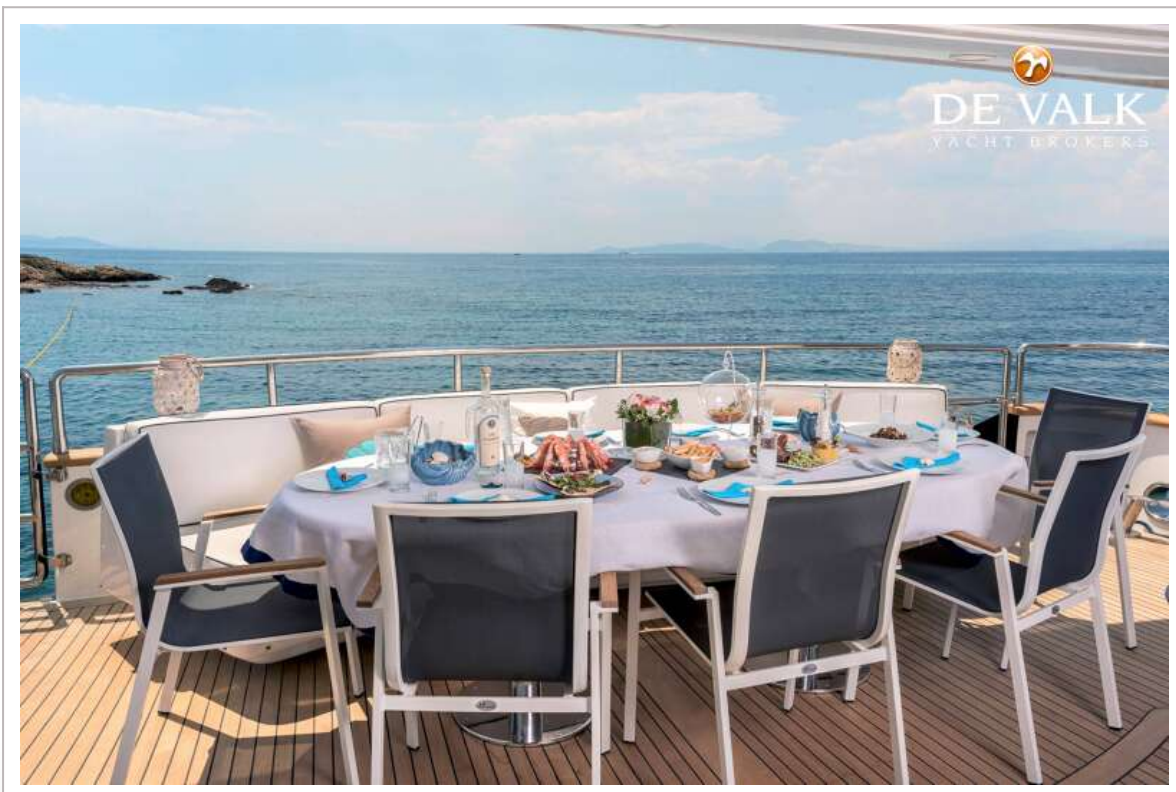

VERSILCRAFT 105 PLANET