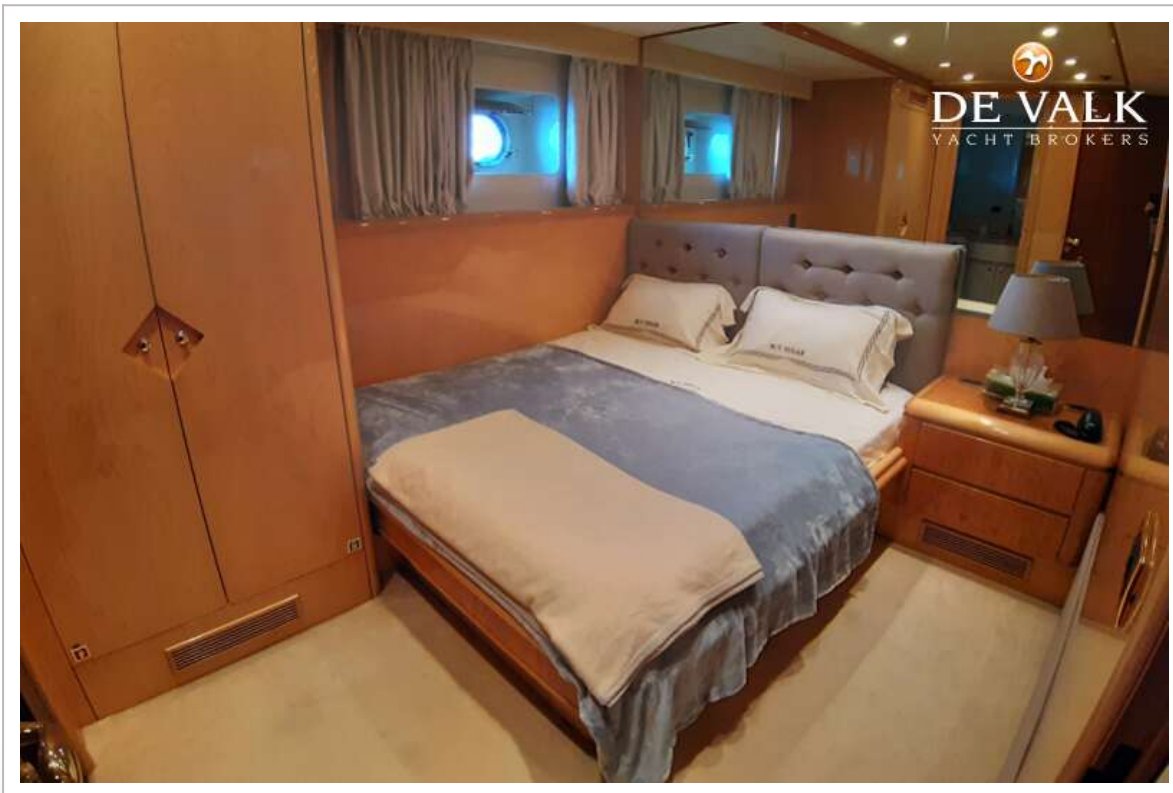

VERSILCRAFT 105 PLANET