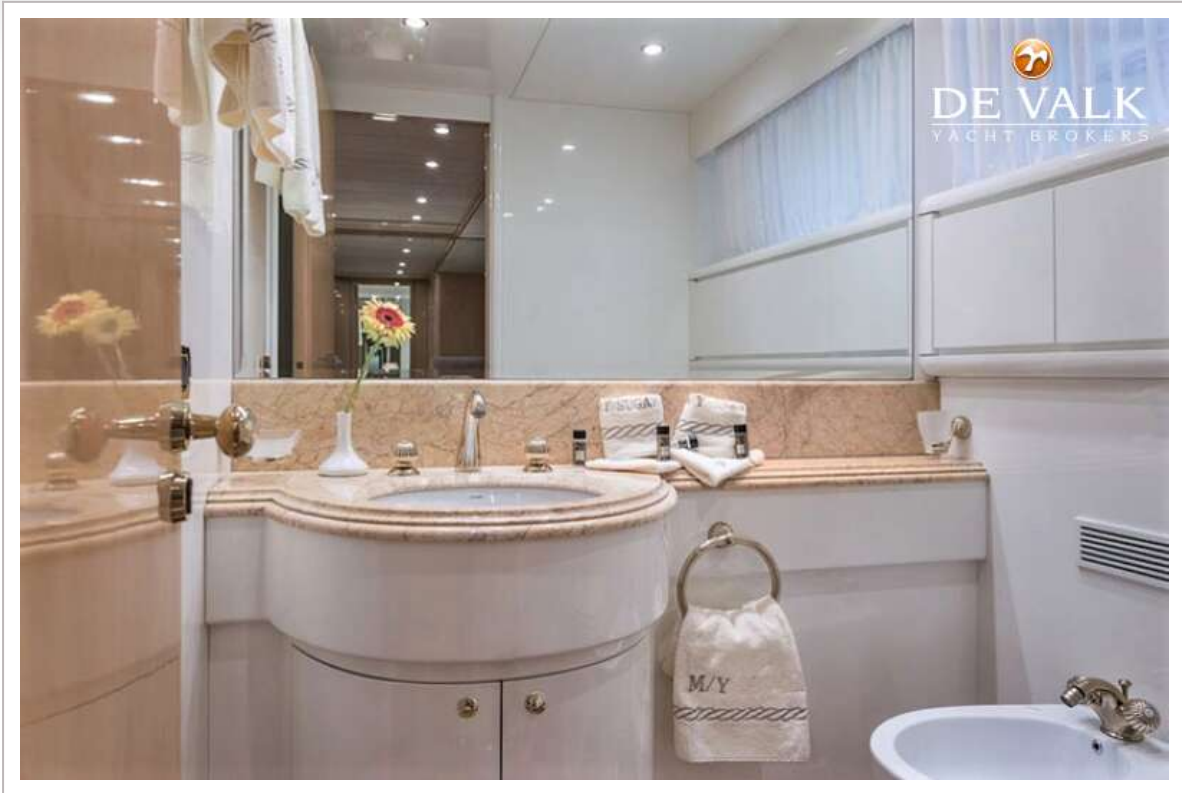

VERSILCRAFT 105 PLANET