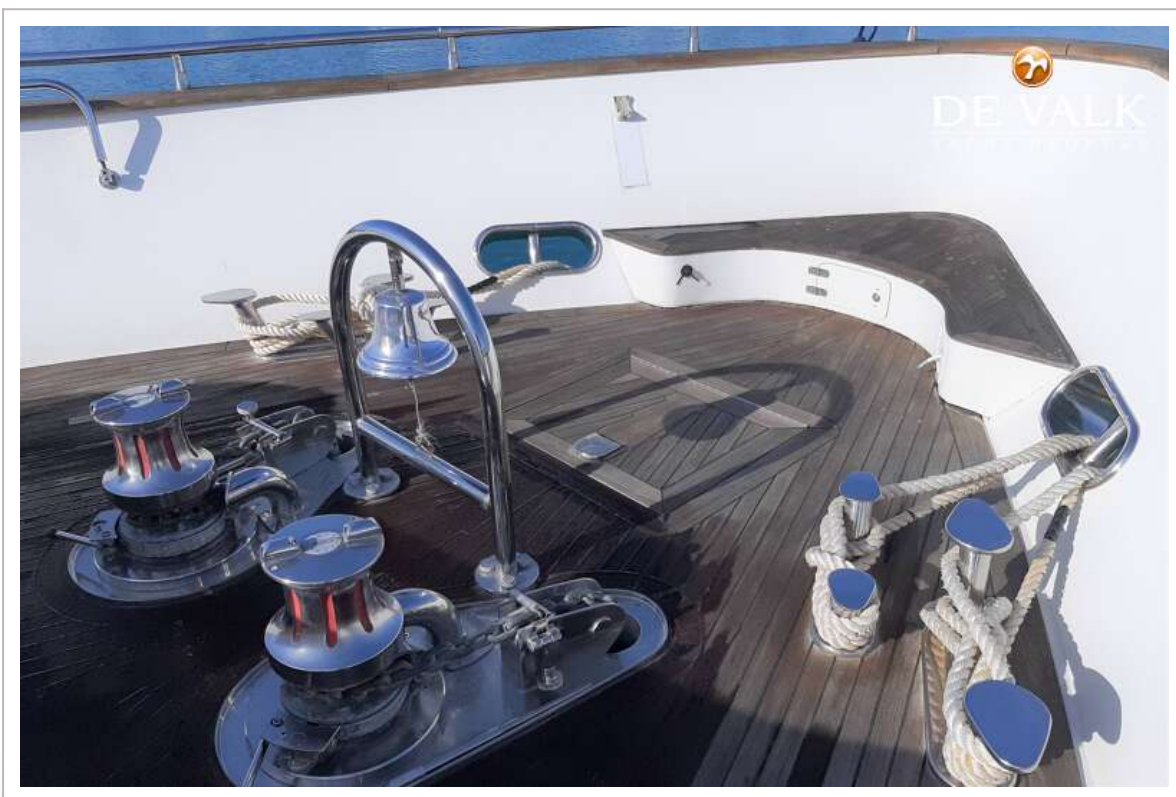

VERSILCRAFT 105 PLANET