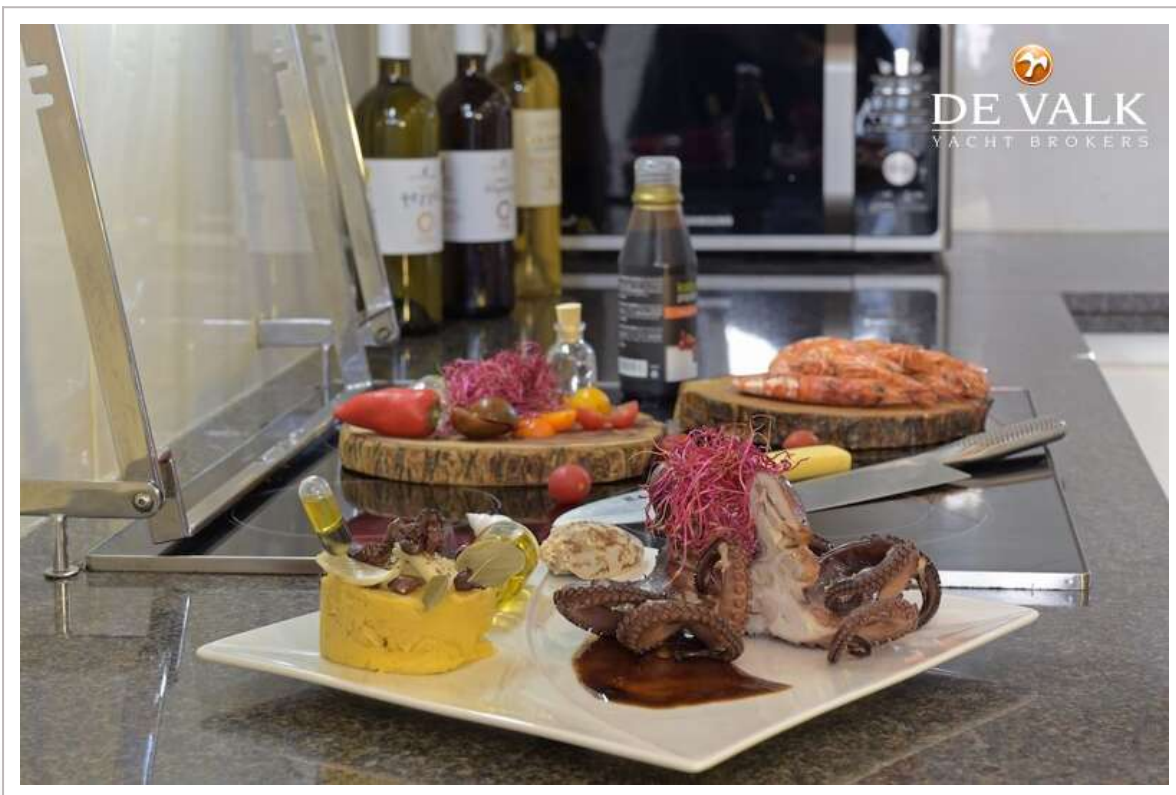

VERSILCRAFT 105 PLANET