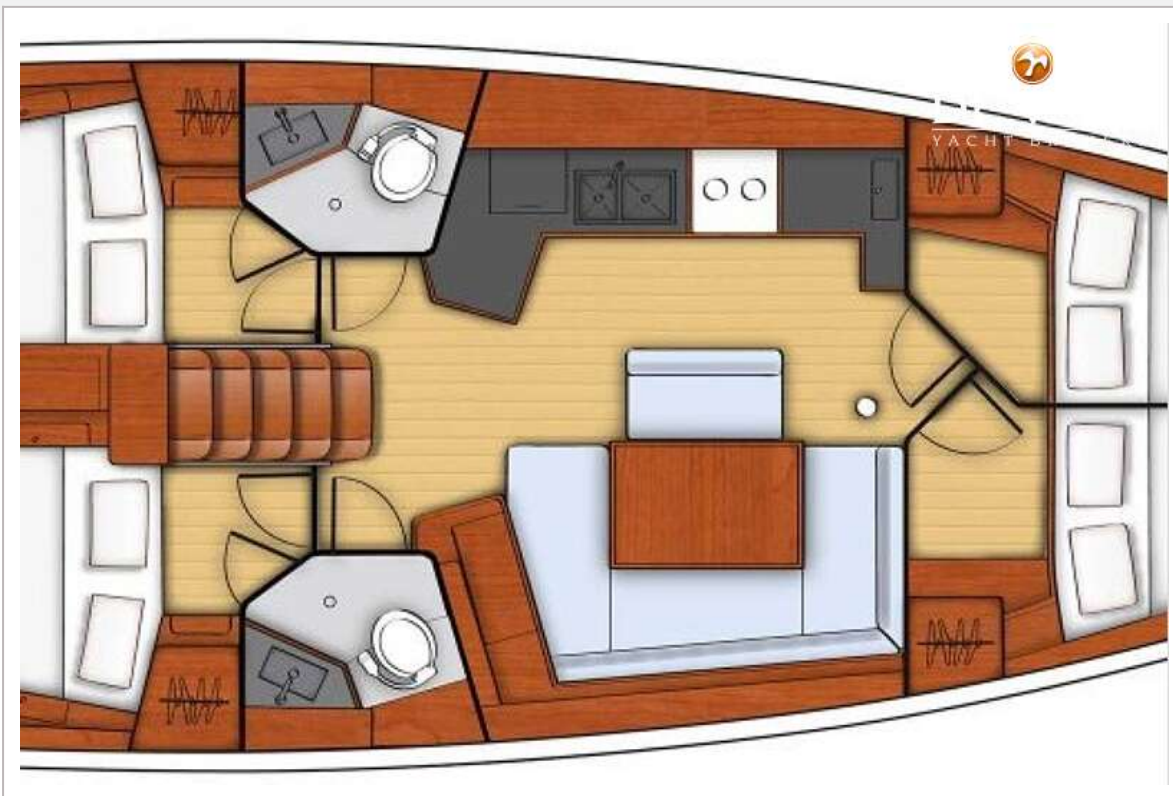

BENETEAU OCEANIS 45