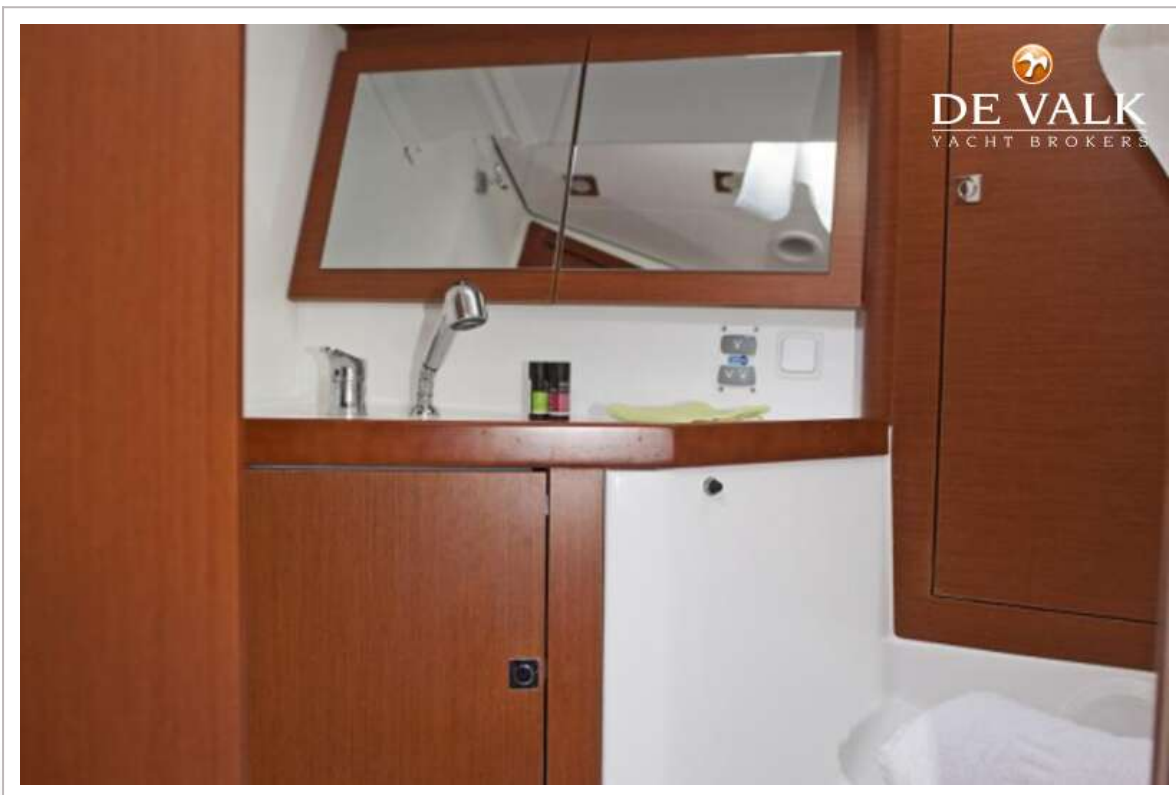

BENETEAU OCEANIS 45