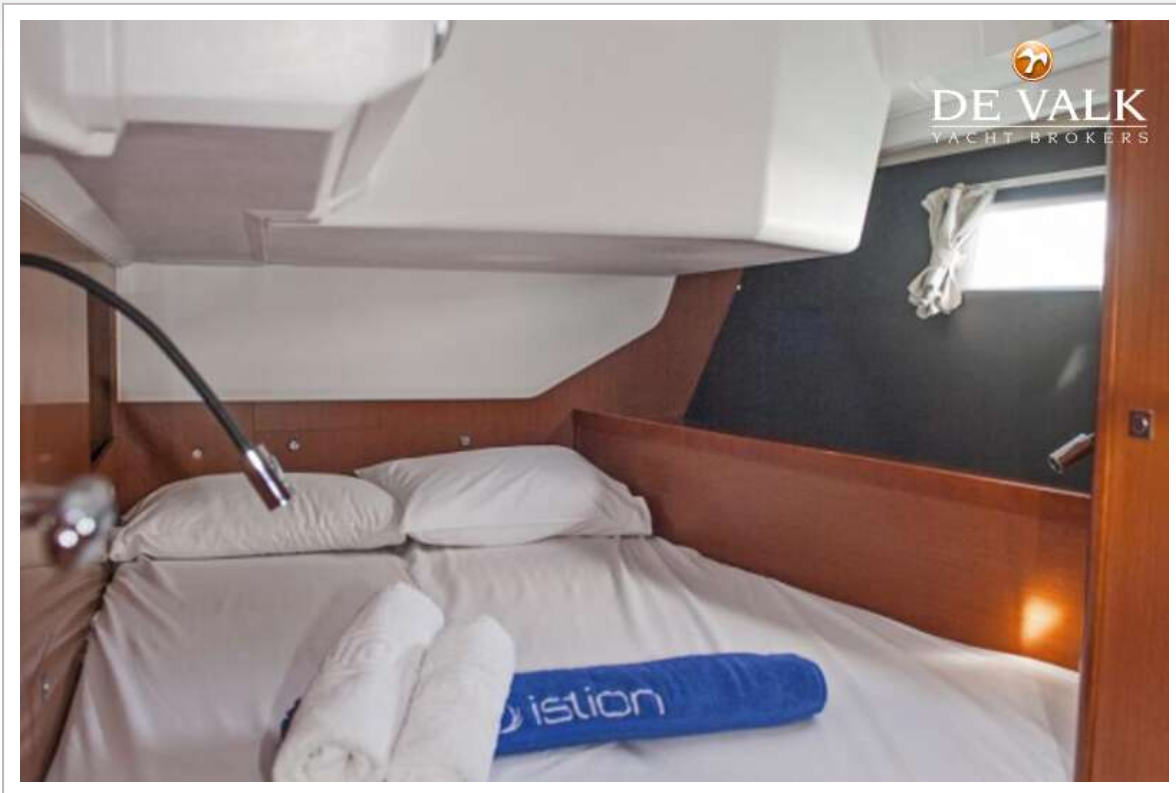

BENETEAU OCEANIS 45