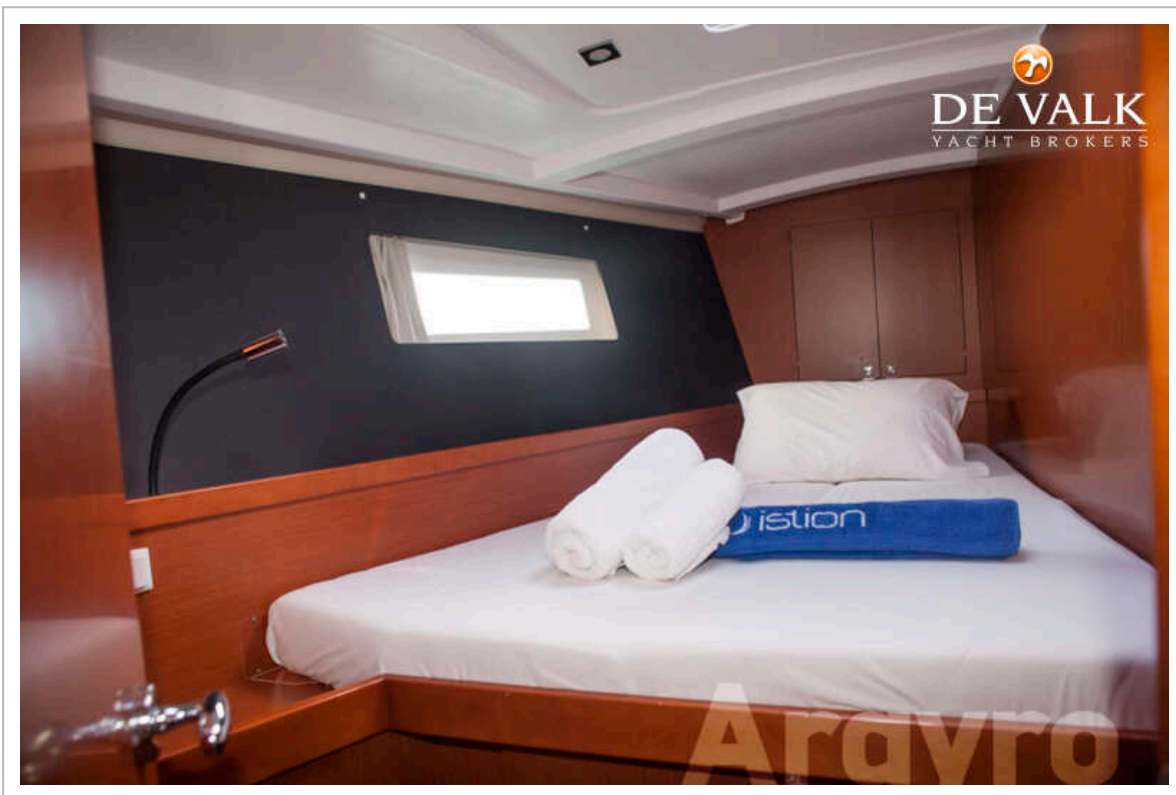

BENETEAU OCEANIS 45