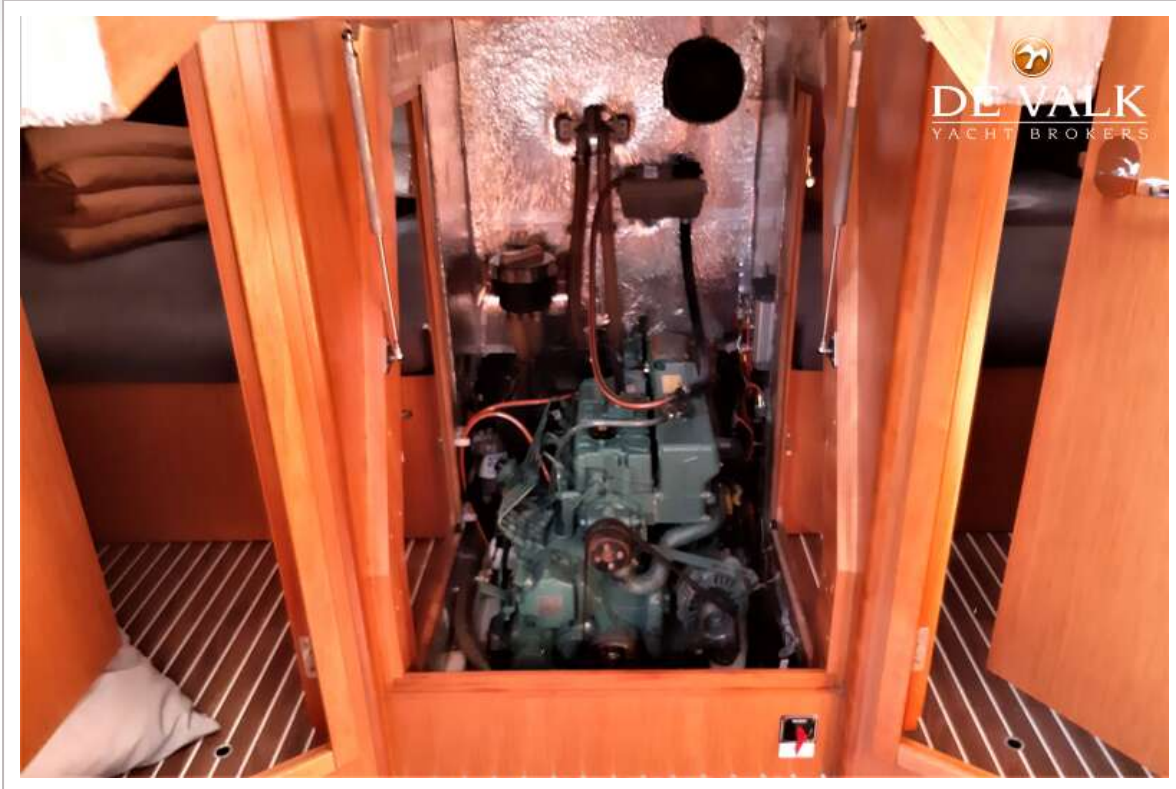

BAVARIA 46 CRUISER