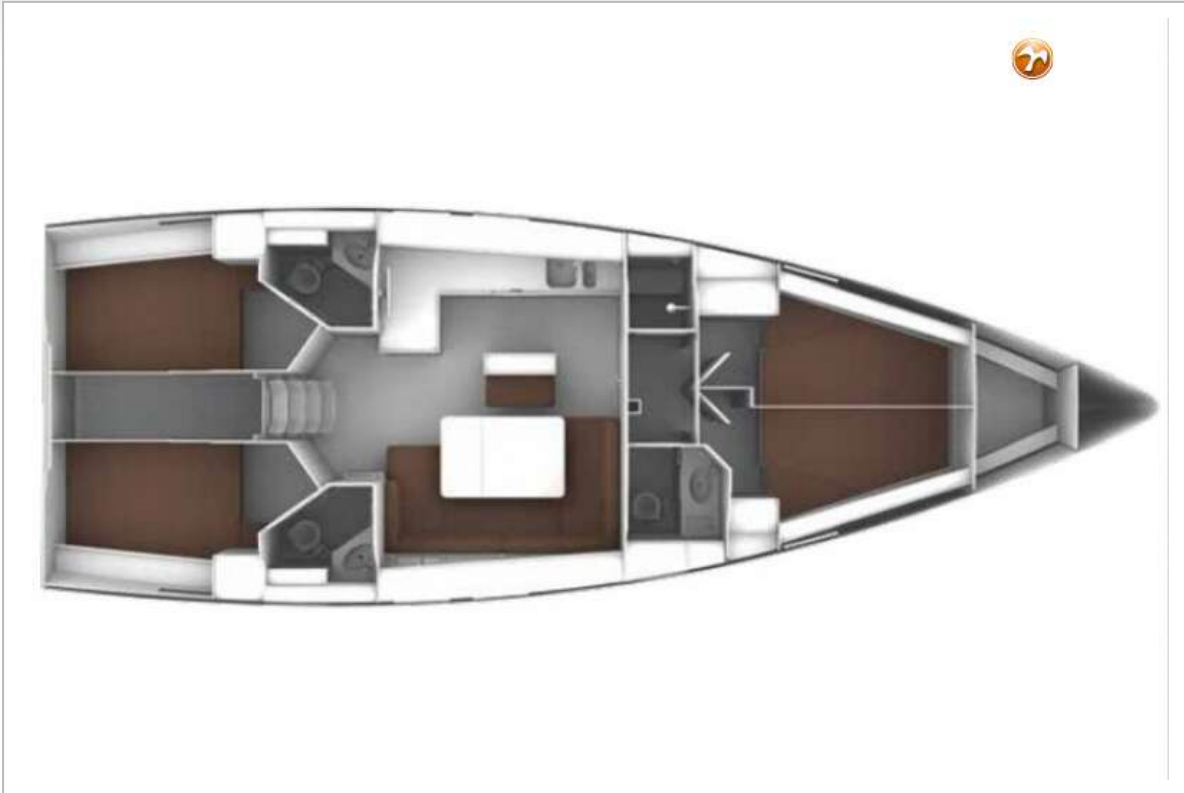

BAVARIA 46 CRUISER

BAVARIA 46 CRUISER

BROKER'S COMMENTS

The Bavaria 46 Cruiser is a popular and well performing family yacht. Her interior woodwork is nice and has lots of storage space. The four-cabin layout, makes her ideal for family & friends cruising. The spacious cockpit allows guests to relax and enjoy the surroundings. Same owner since new.

Sofia Iliia-Salvanou

SPECIFICATIONS

Dimensions	14.27 x 4.35 x 1.73 (m)	Builder	BAVARIA
Built	2014	Cabins	4
Material	GRP	Berths	9
Engine(s)	1 x VOLVO PENTA D2-75 diesel	Hp/Kw	75.00 (hp), 55.20 (kw)
Asking price	€ 143.000 (VAT Not paid)	Lying	at sales office

BAVARIA 46 CRUISER

BAVARIA 46 CRUISER

BAVARIA 46 CRUISER

BAVARIA 46 CRUISER

BAVARIA 46 CRUISER

BAVARIA 46 CRUISER

BAVARIA 46 CRUISER

BAVARIA 46 CRUISER

BAVARIA 46 CRUISER

BAVARIA 46 CRUISER