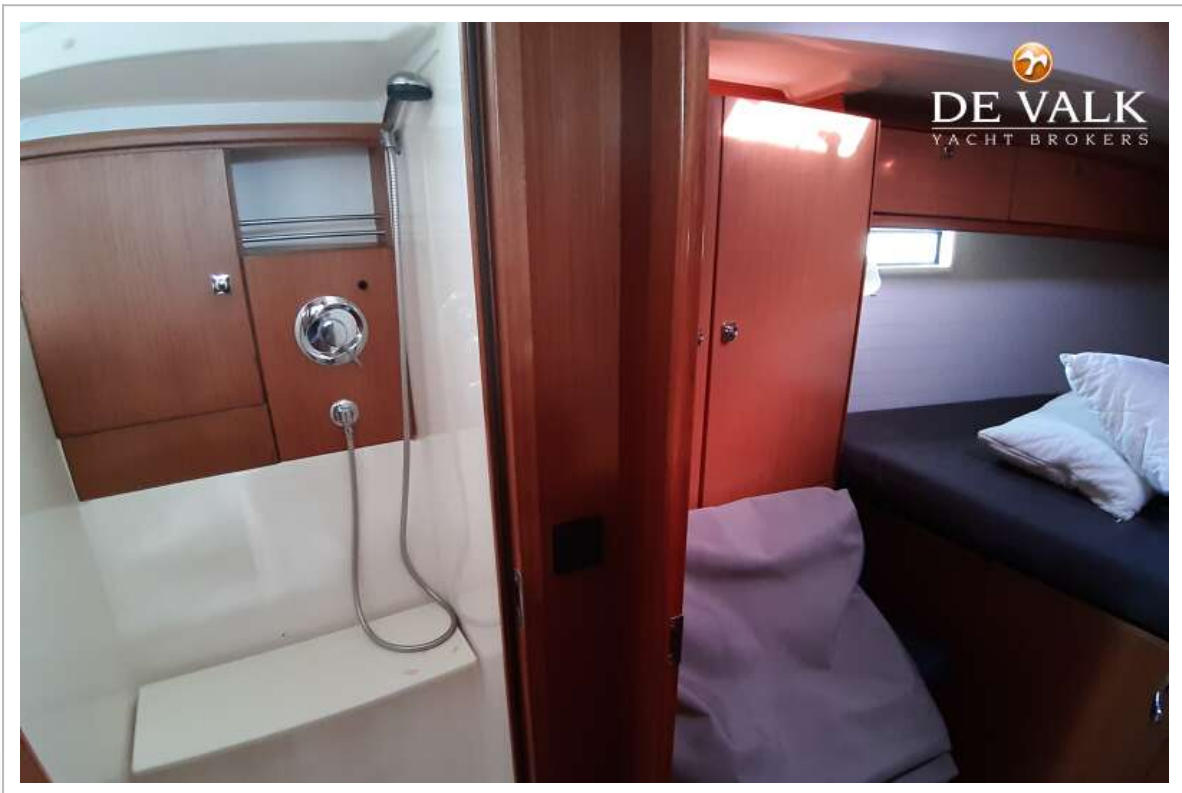

BAVARIA 46 CRUISER