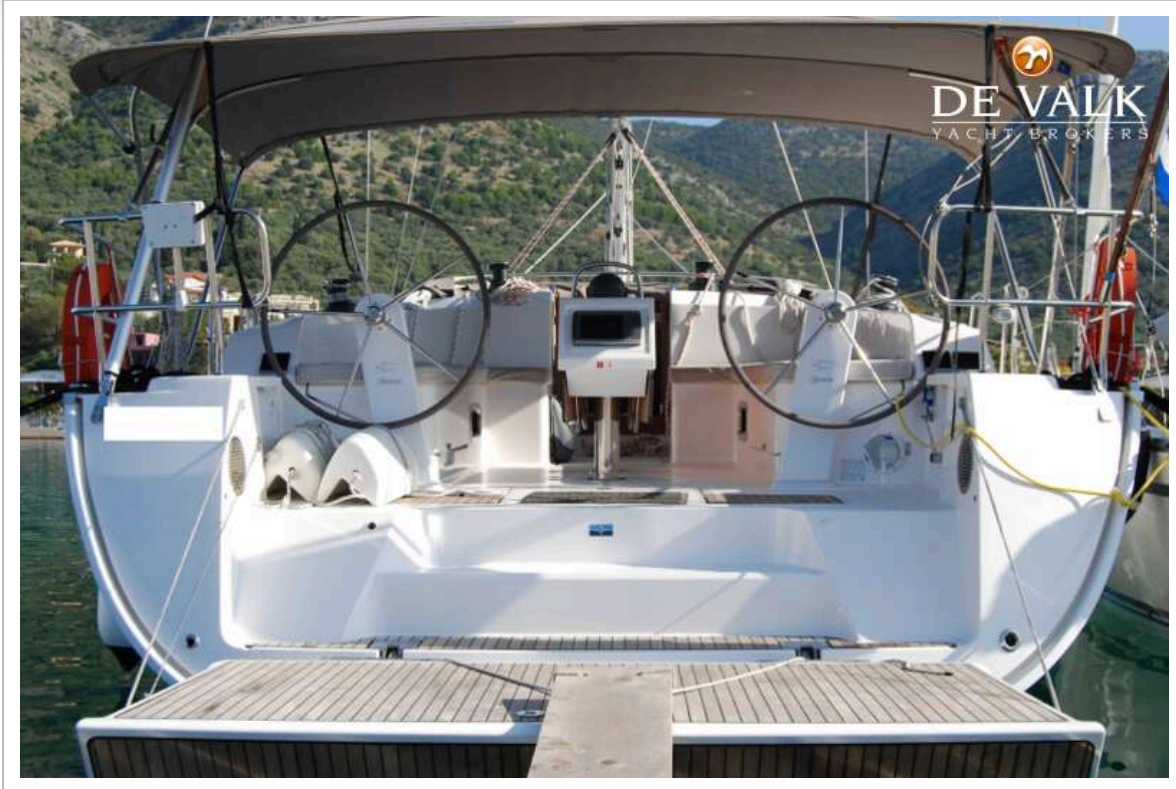

BAVARIA 46 CRUISER

BAVARIA 46 CRUISER

BROKER'S COMMENTS

The Bavaria 46 Cruiser is a popular and well performing family yacht. Her interior woodwork is nice and has lots of storage space. The four-cabin layout, makes her ideal for family & friends cruising. The spacious cockpit allows guests to relax and enjoy the surroundings. Same owner since new.

Sofia Iliia-Salvanou

SPECIFICATIONS

Dimensions	14.27 x 4.35 x 1.73 (m)	Builder	BAVARIA
Built	2014	Cabins	4
Material	GRP	Berths	9
Engine(s)	1 x VOLVO PENTA D2-75 diesel	Hp/Kw	75.00 (hp), 55.20 (kw)
Asking price	€ 143.000 (VAT Not paid)	Lying	at sales office

BAVARIA 46 CRUISER

GENERAL

Model	BAVARIA 46 CRUISER
Type	sailing yacht
LOA (m)	14,27
Beam (m)	4,35
Draft (m)	1,73
Year built	2014
Builder	BAVARIA
Country	Germany
Displacement (t)	12,6
Hull material	GRP
Hull colour	white
Keel type	fin keel
Superstructure material	GRP
Rubbing strake	rubber
Deck material	GRP
Deck finish	non-skid moulded in
Superstructure deck finish	non-skid moulded in
Cockpit deck finish	teak
Antifouling (year)	2022
Window material	glass
Deckhatch	yes
Portholes	yes
Insulation	yes
Fuel tank (litre)	210
Freshwater tank (litre)	360
Blackwater tank (litre)	yes
Wheel steering	X 2
Outside helm position	yes
Emergency tiller	yes

RIGGING

Rigging	yes
Standing rigging	yes
Brand mast	Seldén
Material mast	aluminium
Spreaders	yes
Mainsail	Furling
Genoa	New 2020, furling

BAVARIA 46 CRUISER

Genoa furler

yes

BAVARIA 46 CRUISER

BAVARIA 46 CRUISER