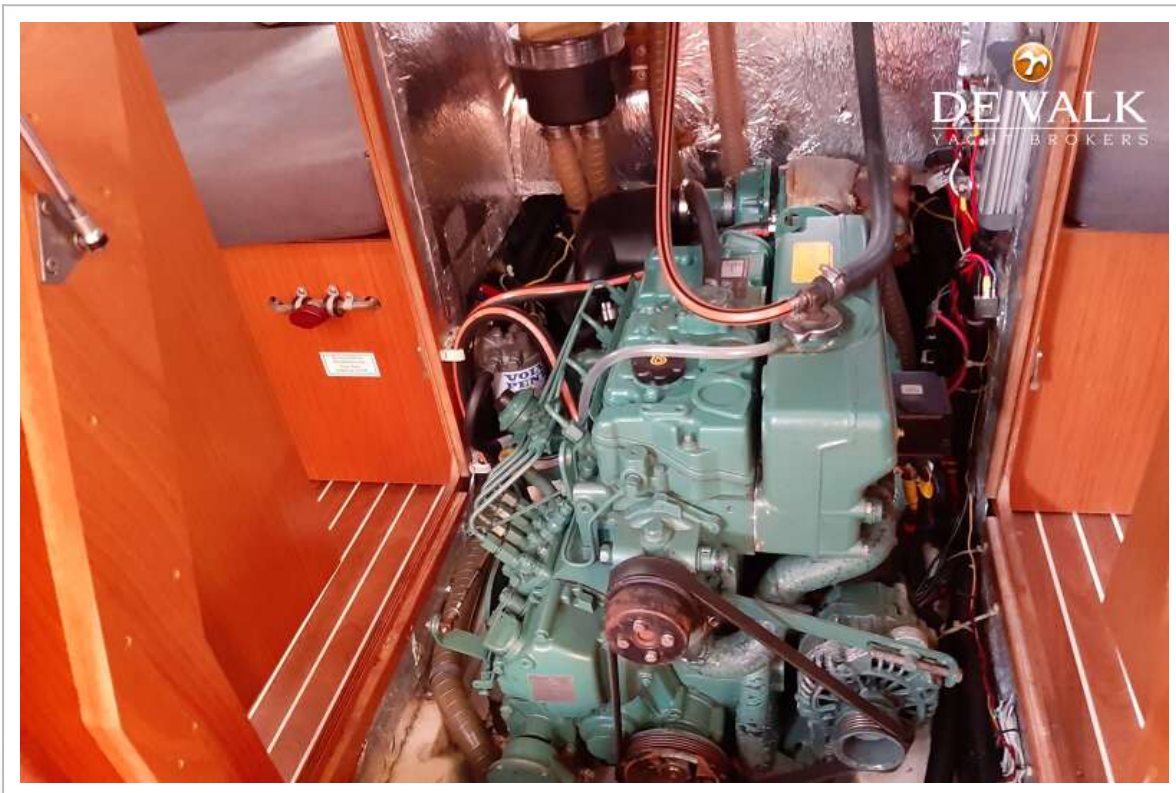

BAVARIA 46 CRUISER