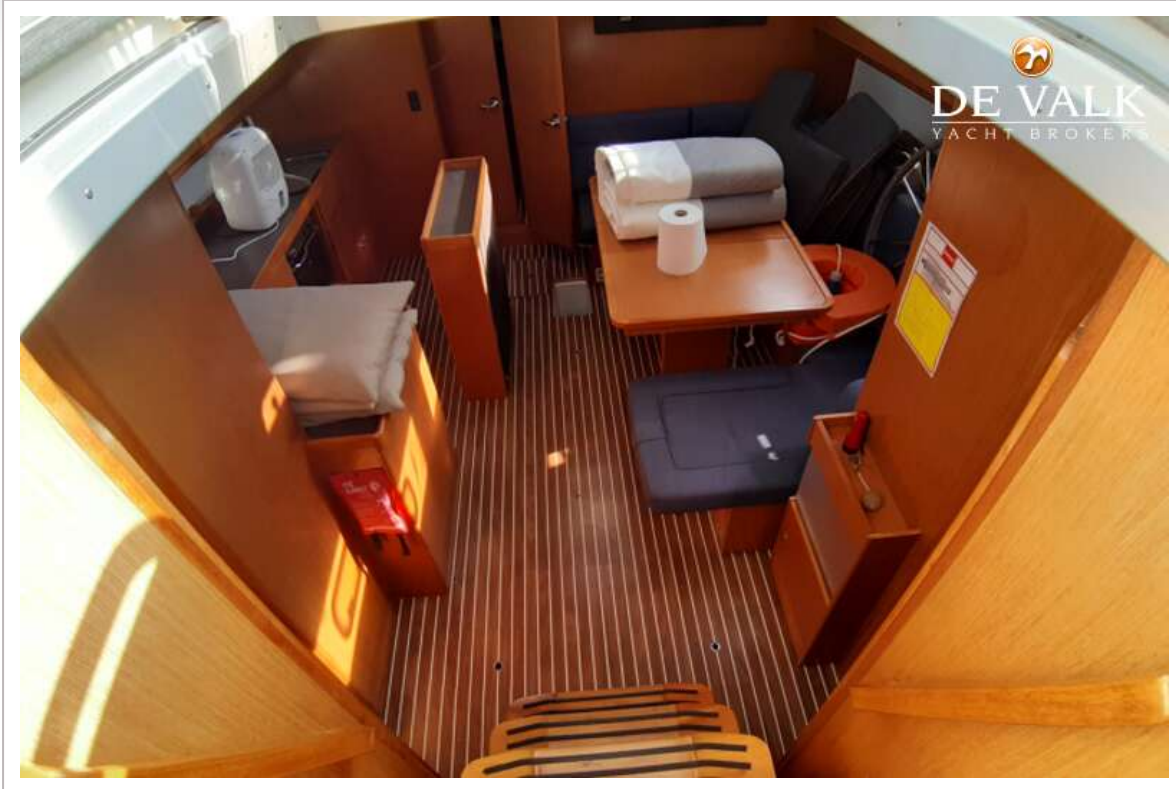

BAVARIA 46 CRUISER