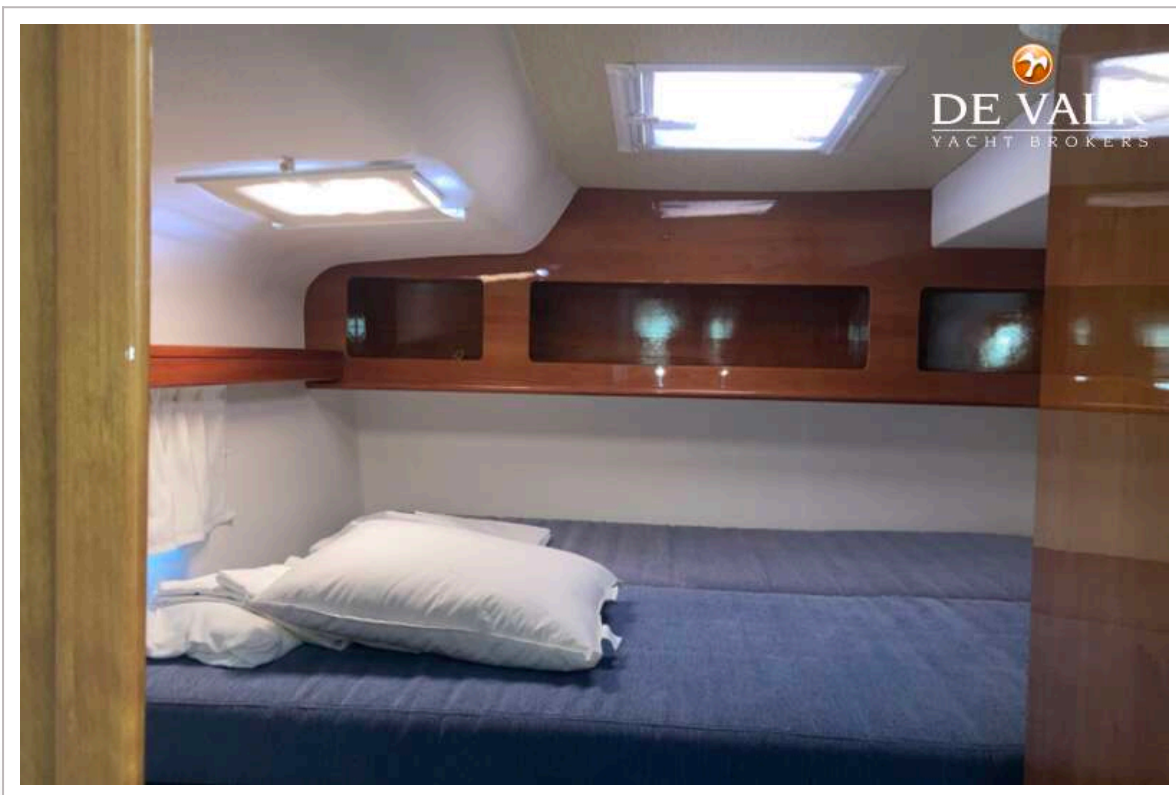

ALLIAURA PRIVILEGE 435