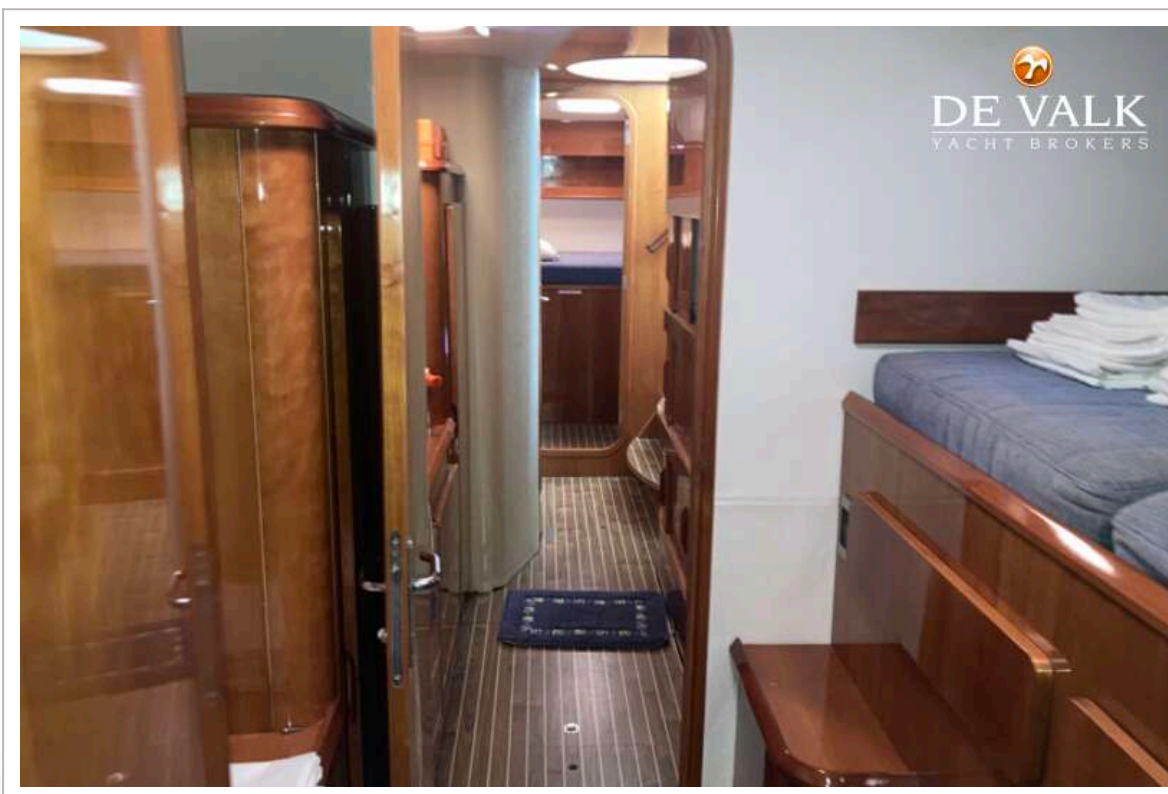

ALLIAURA PRIVILEGE 435