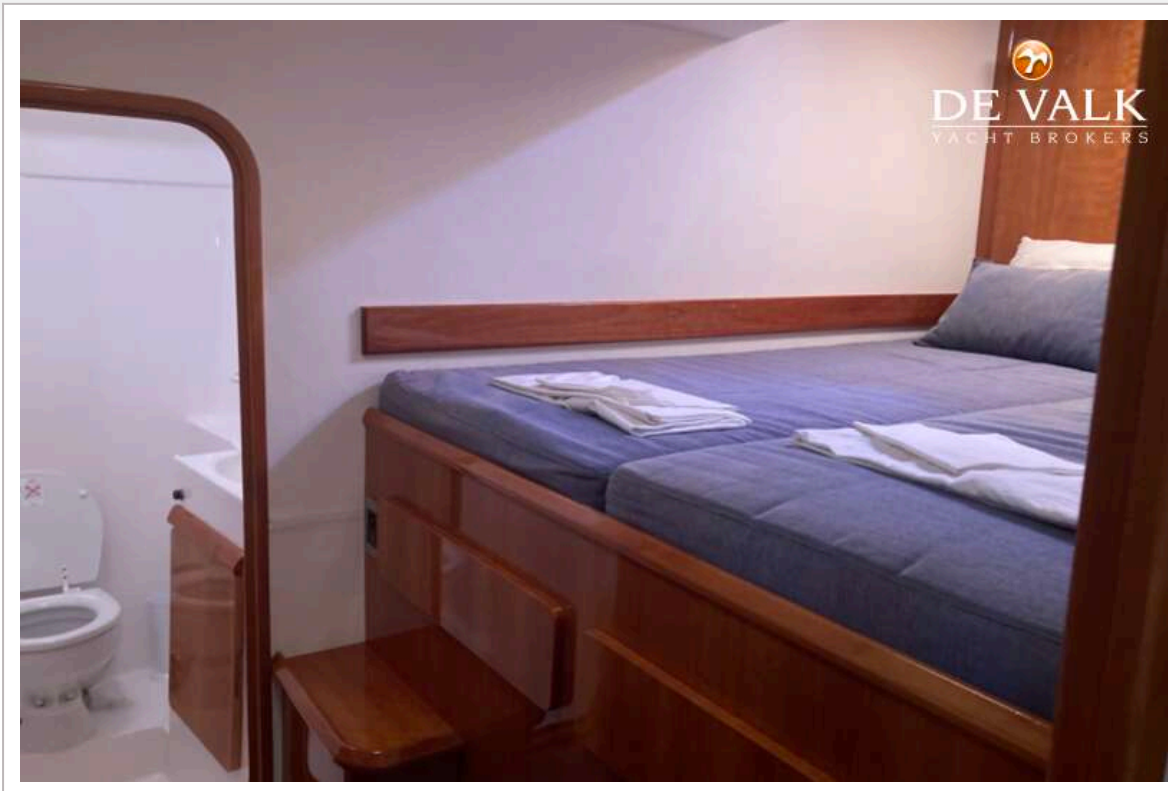

ALLIAURA PRIVILEGE 435