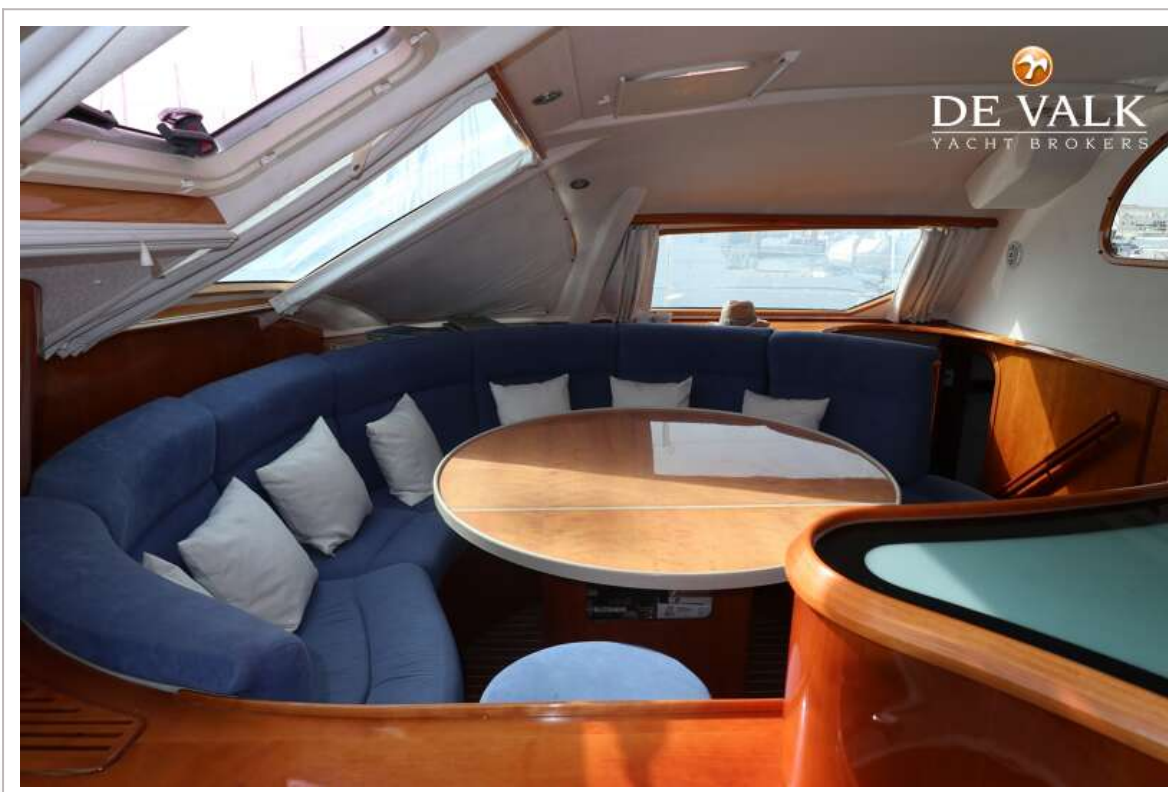

ALLIAURA PRIVILEGE 435