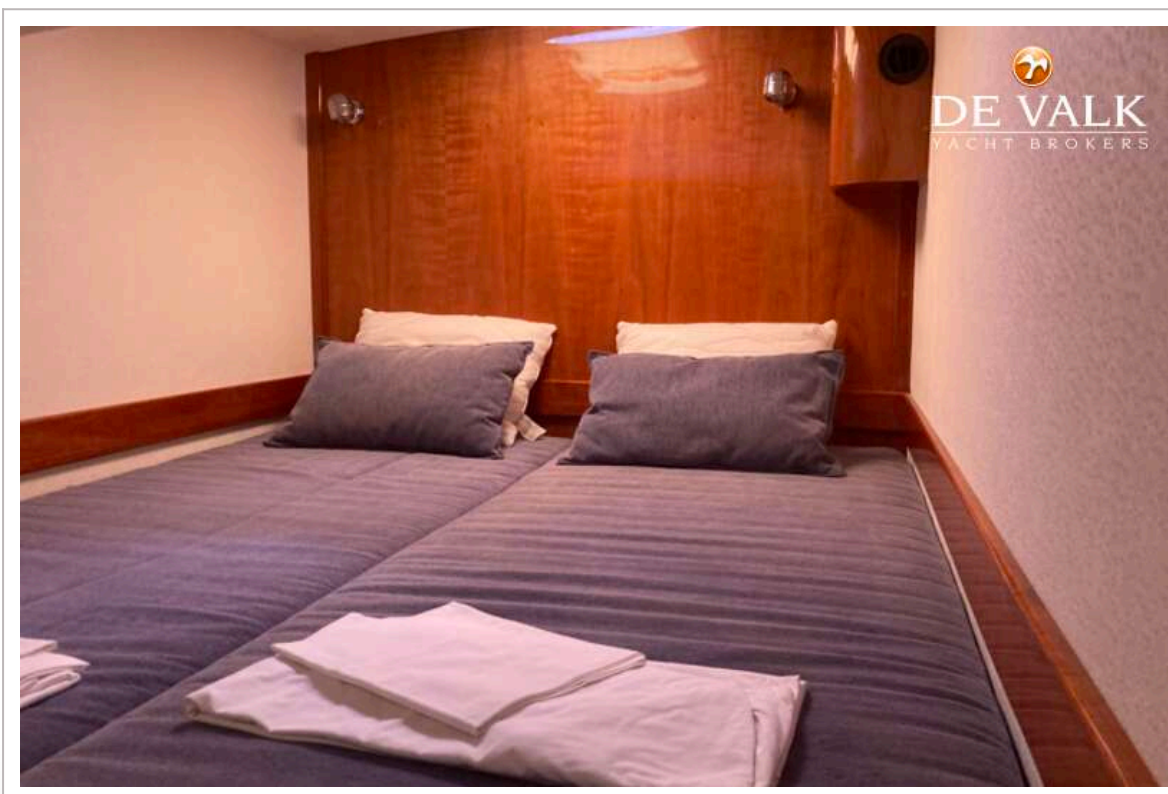

ALLIAURA PRIVILEGE 435