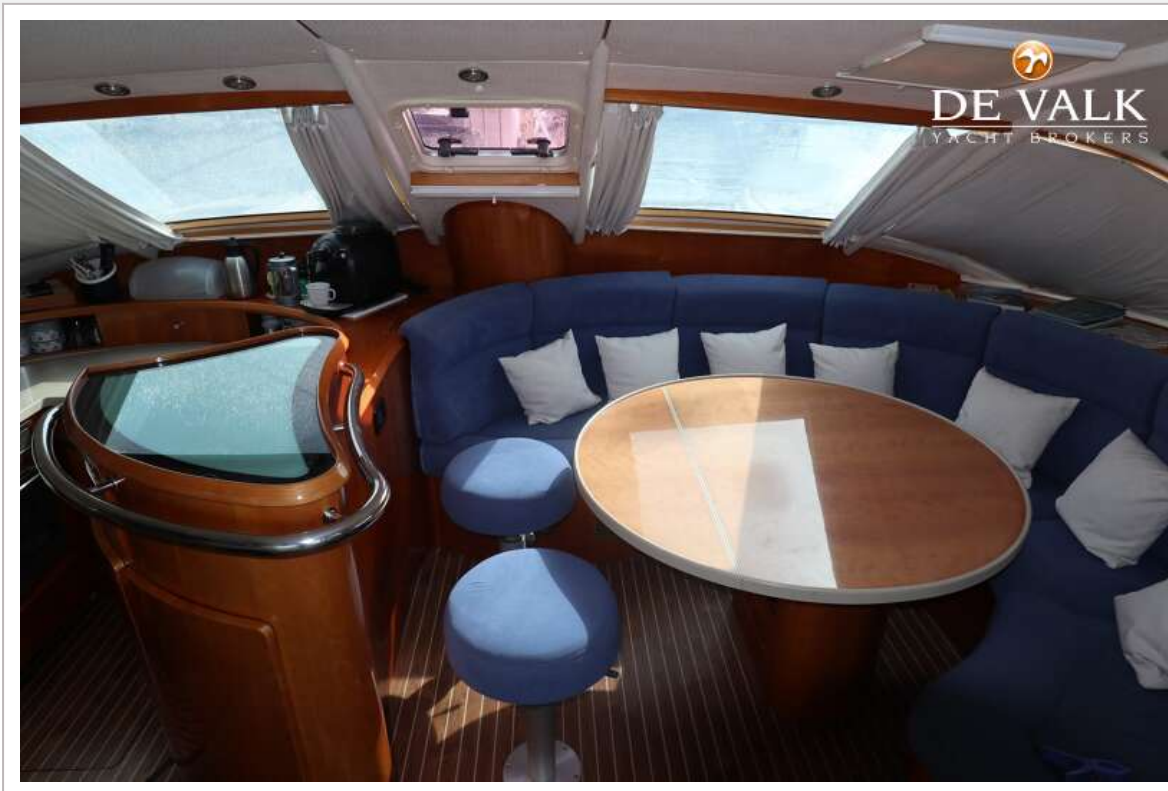

ALLIAURA PRIVILEGE 435