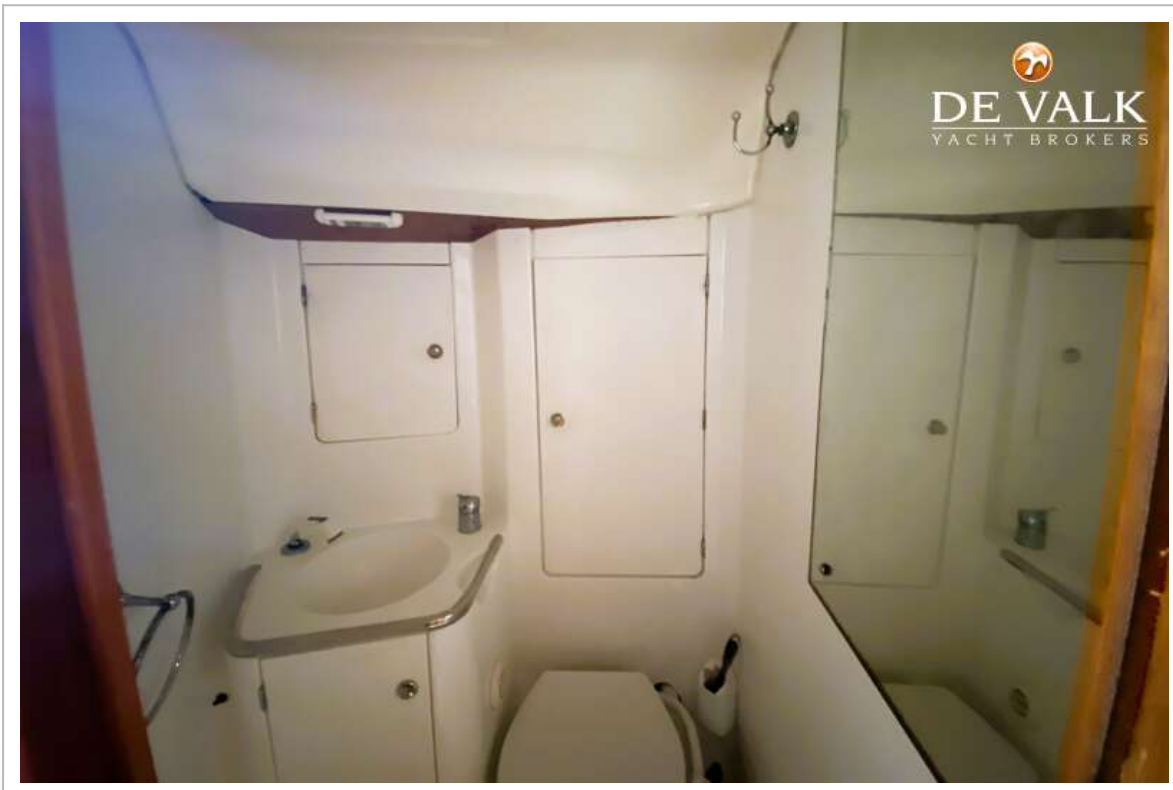

JEANNEAU SUN ODYSSEY 40