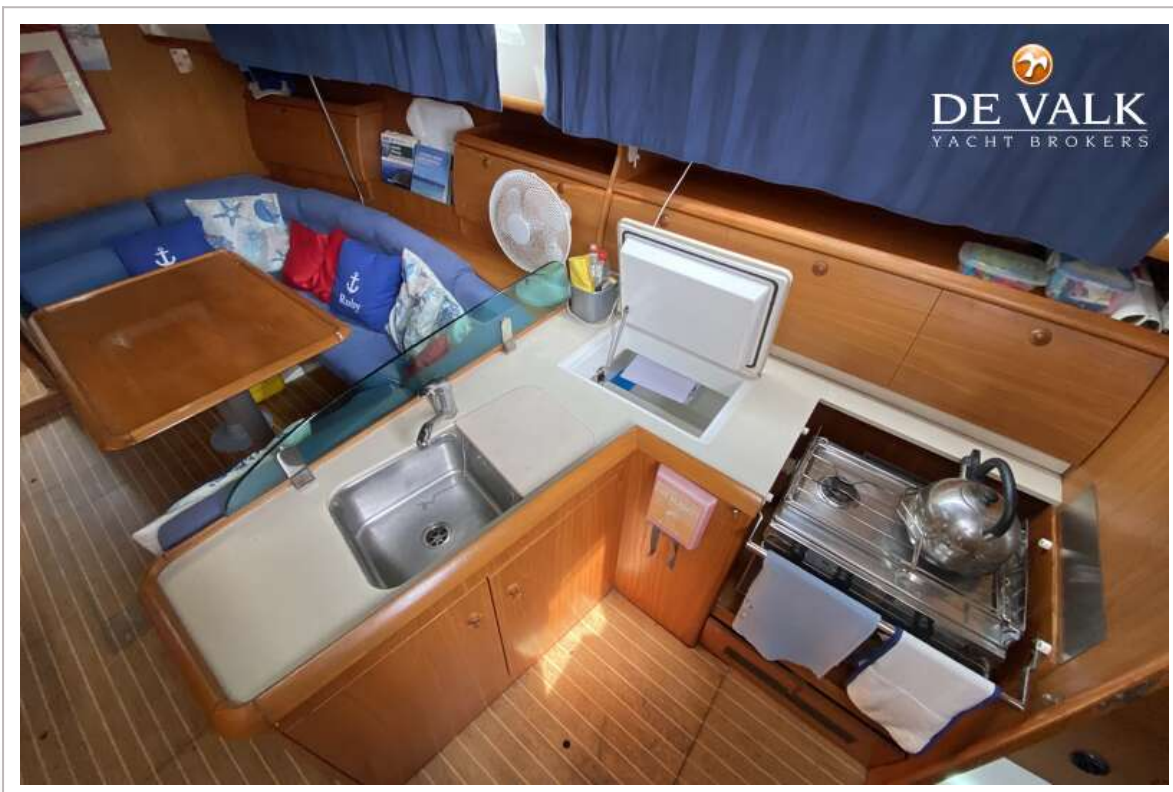

JEANNEAU SUN ODYSSEY 40