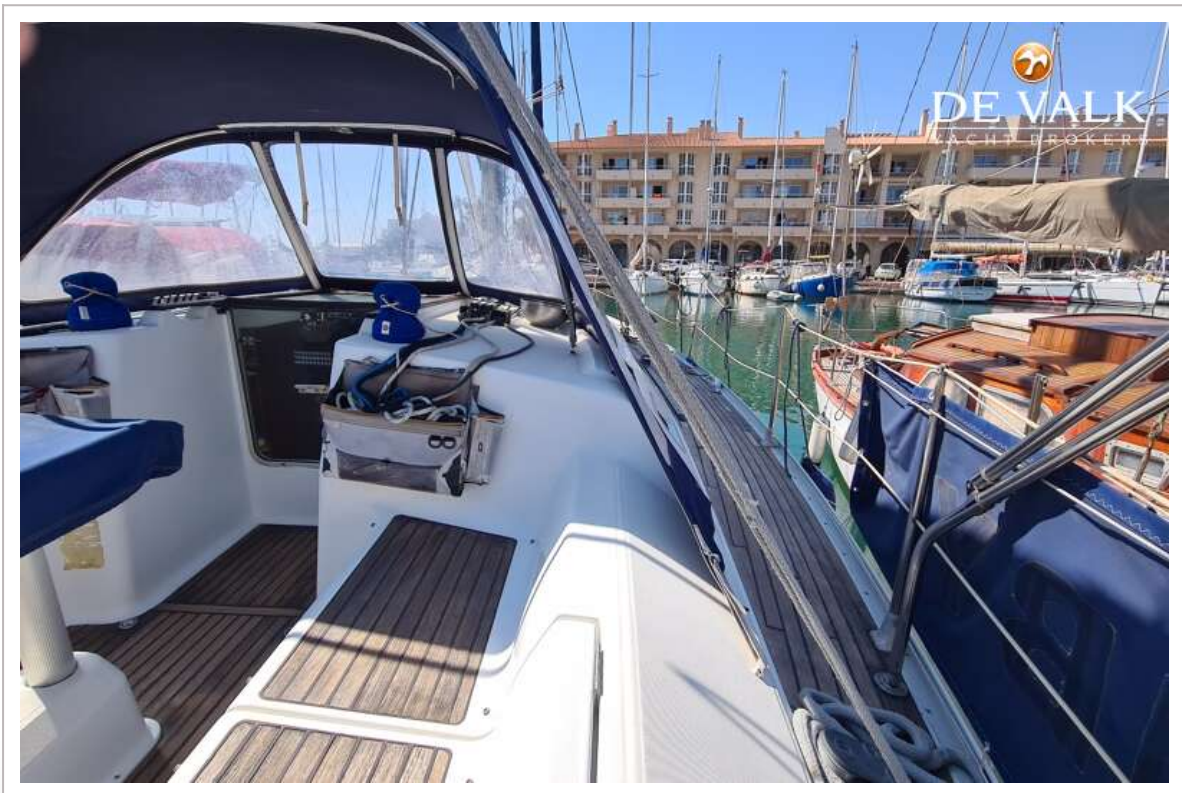

JEANNEAU SUN ODYSSEY 40