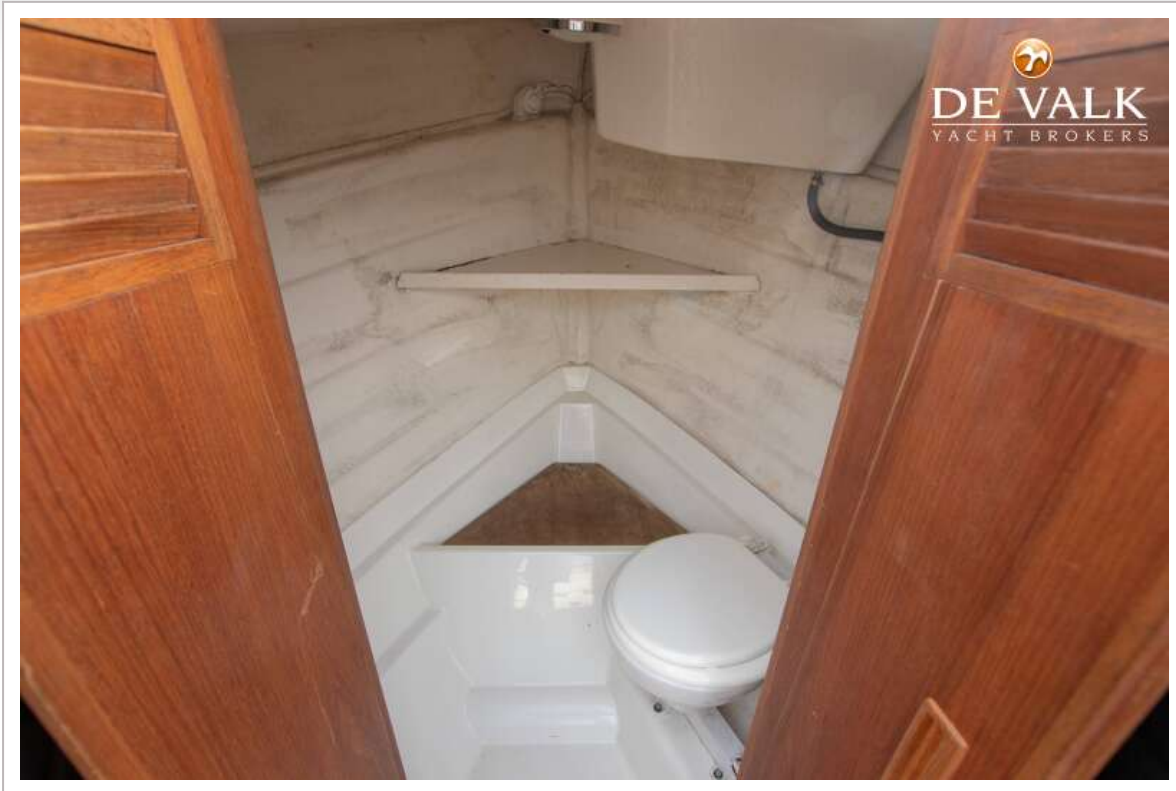

MARIL 880 OPEN