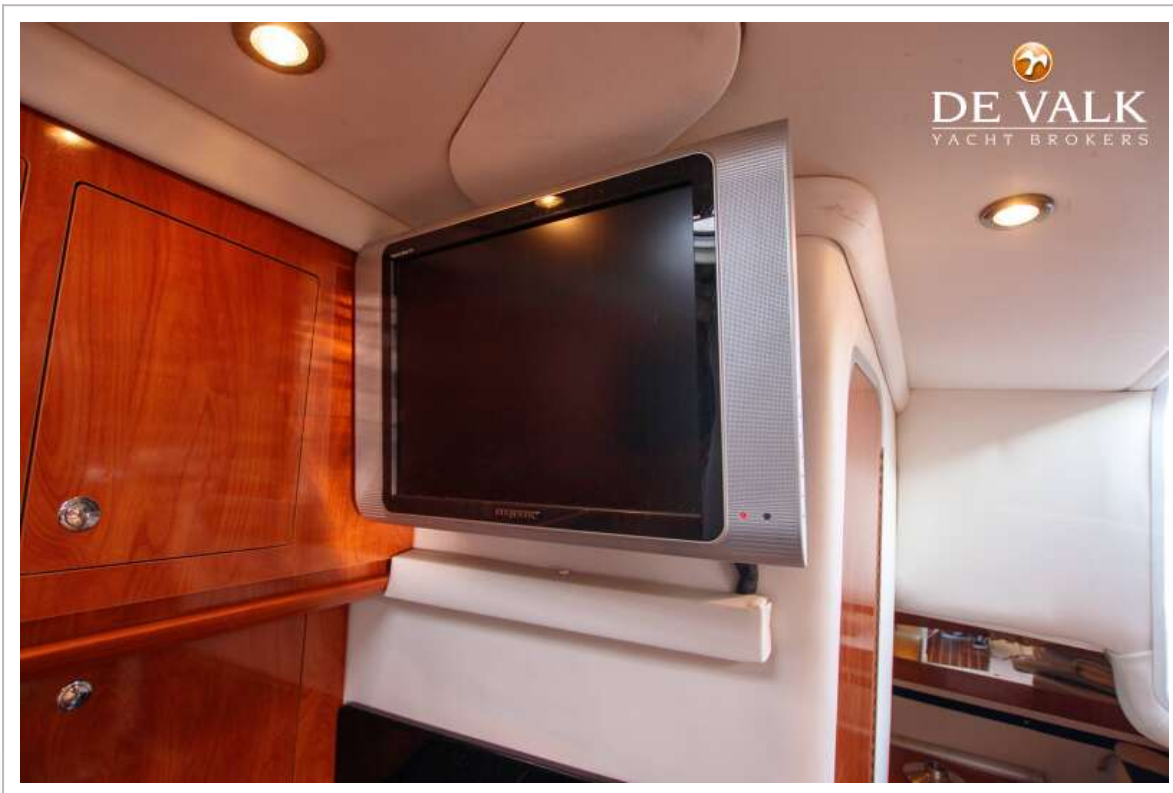

FOUR WINNS 318 VISTA