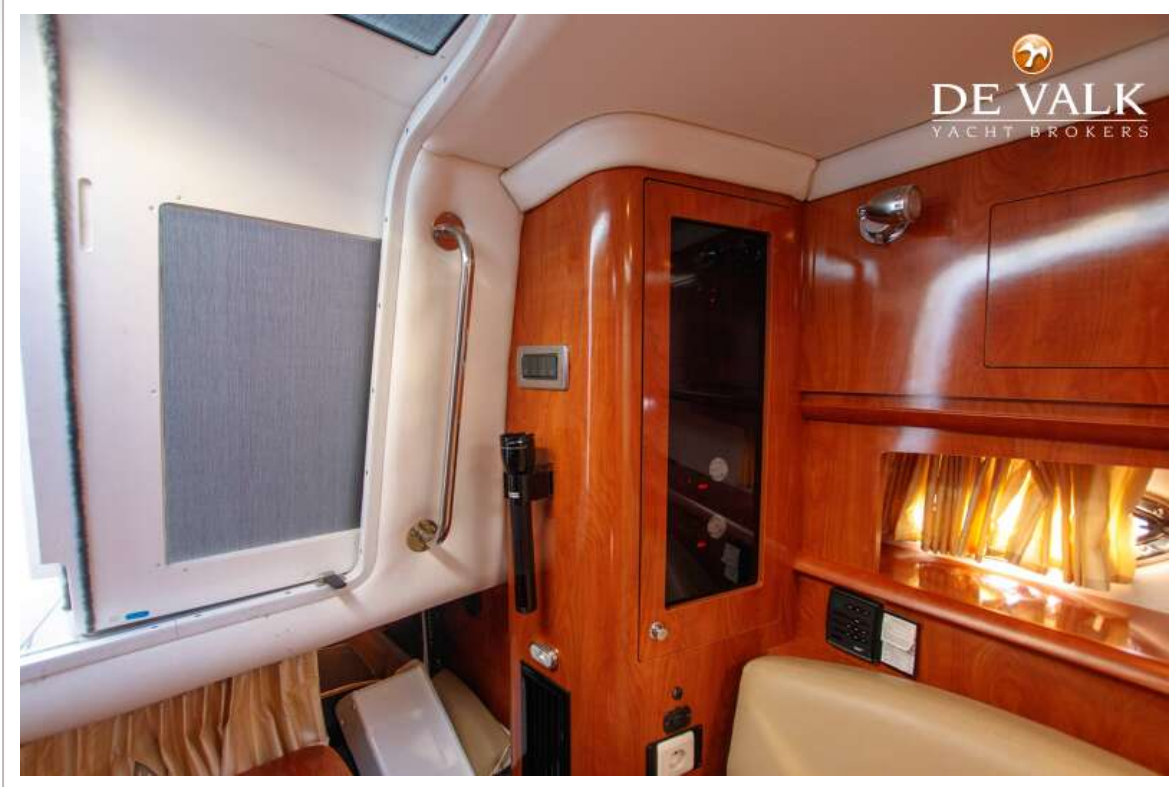

FOUR WINNS 318 VISTA