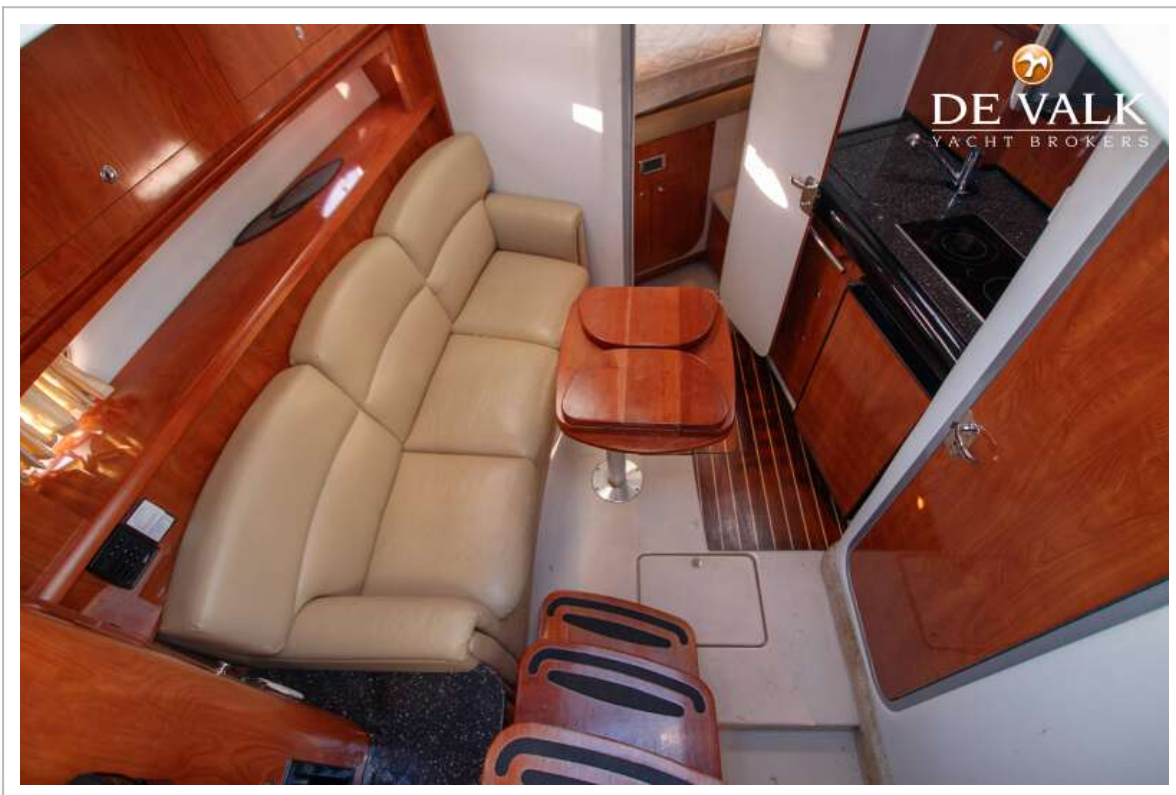

FOUR WINNS 318 VISTA