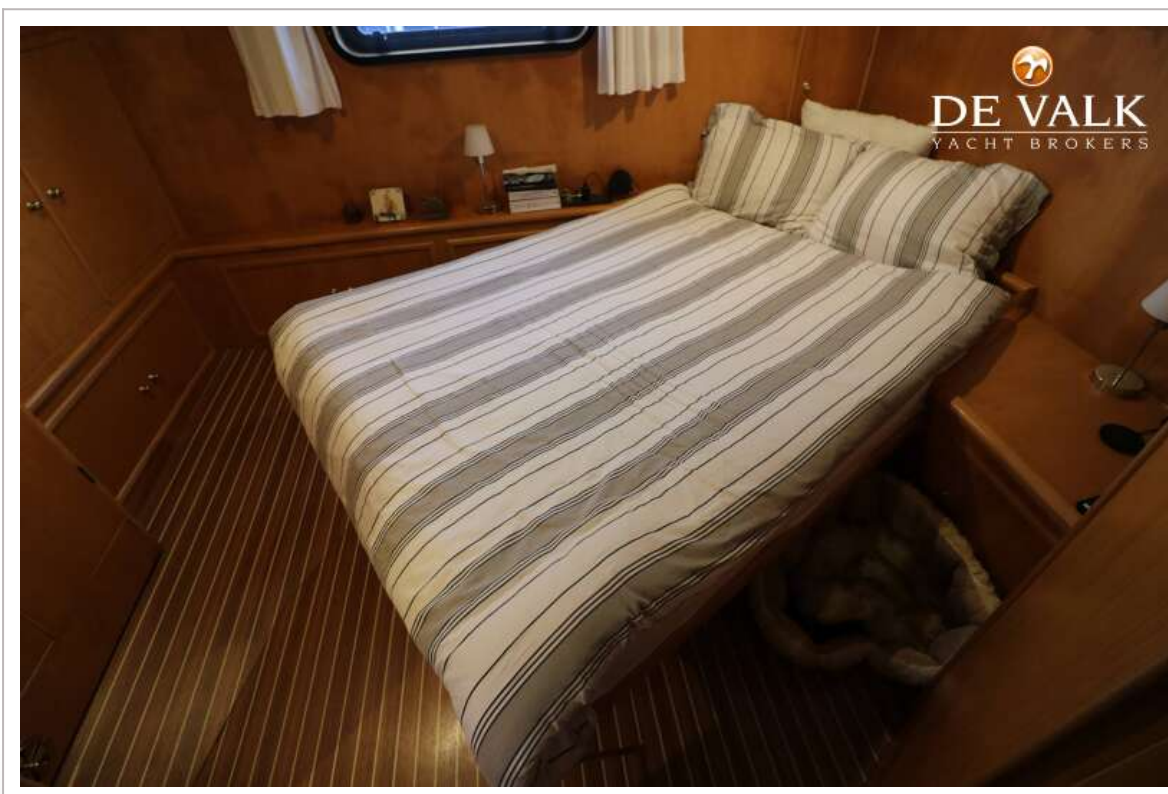

ALTENA FAMILY 120