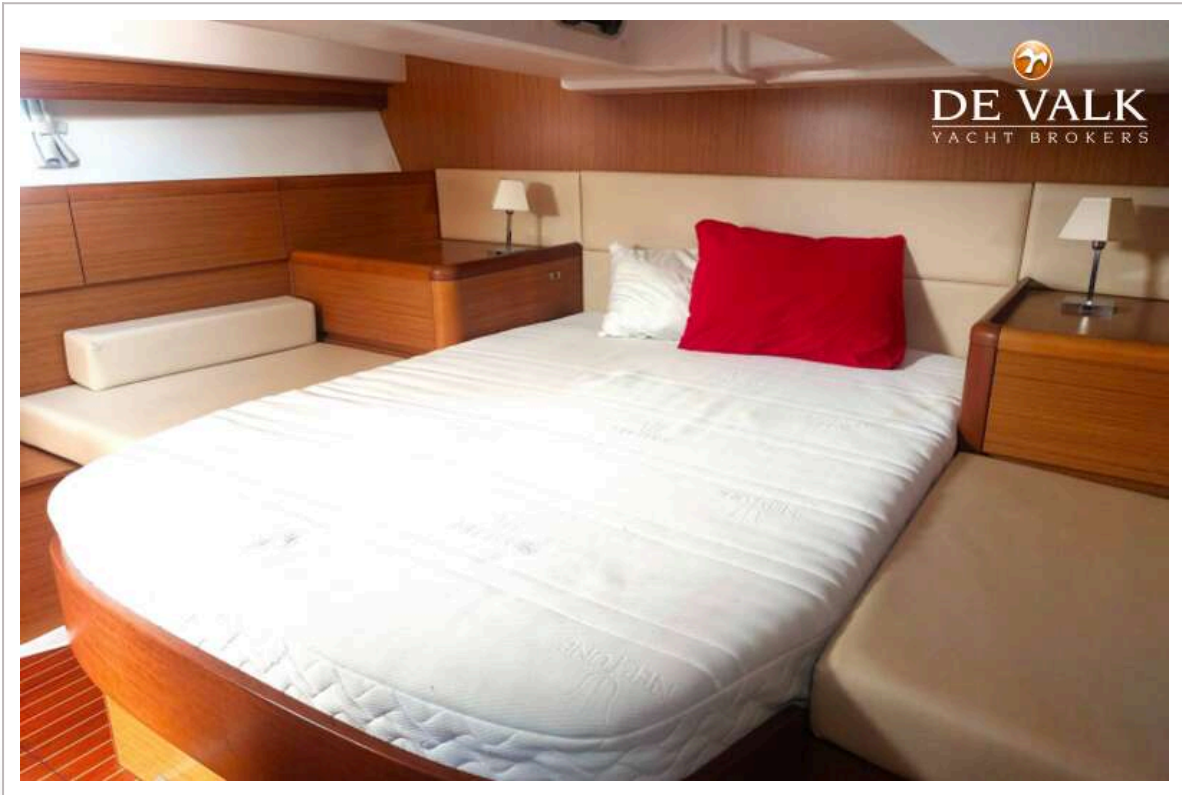

JEANNEAU SUN ODYSSEY 45 DS