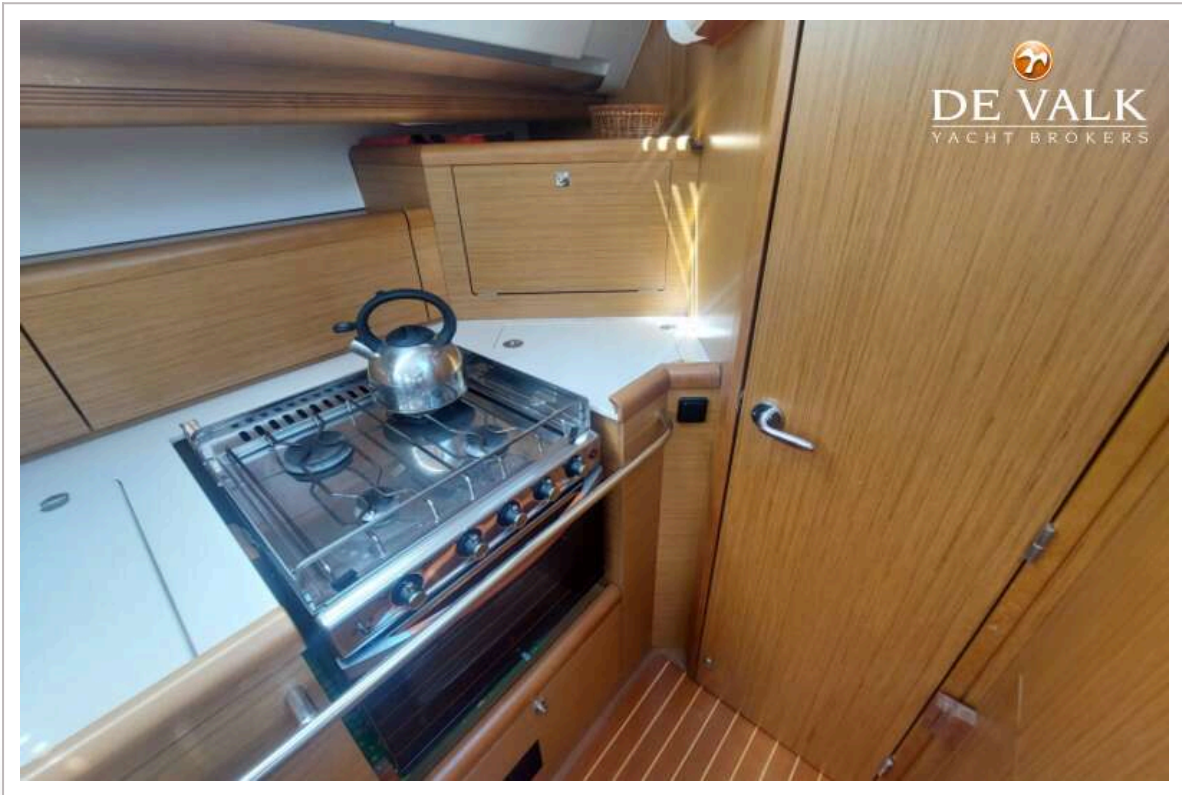

JEANNEAU SUN ODYSSEY 45 DS