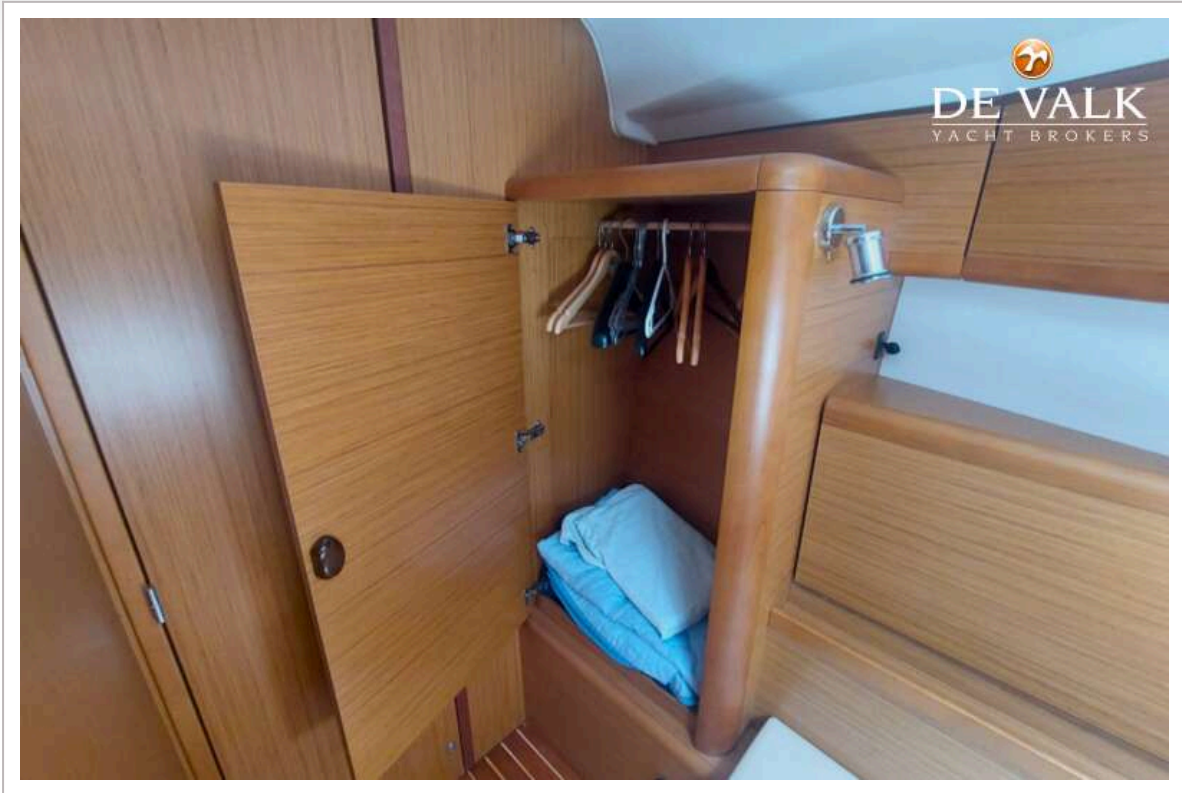

JEANNEAU SUN ODYSSEY 45 DS