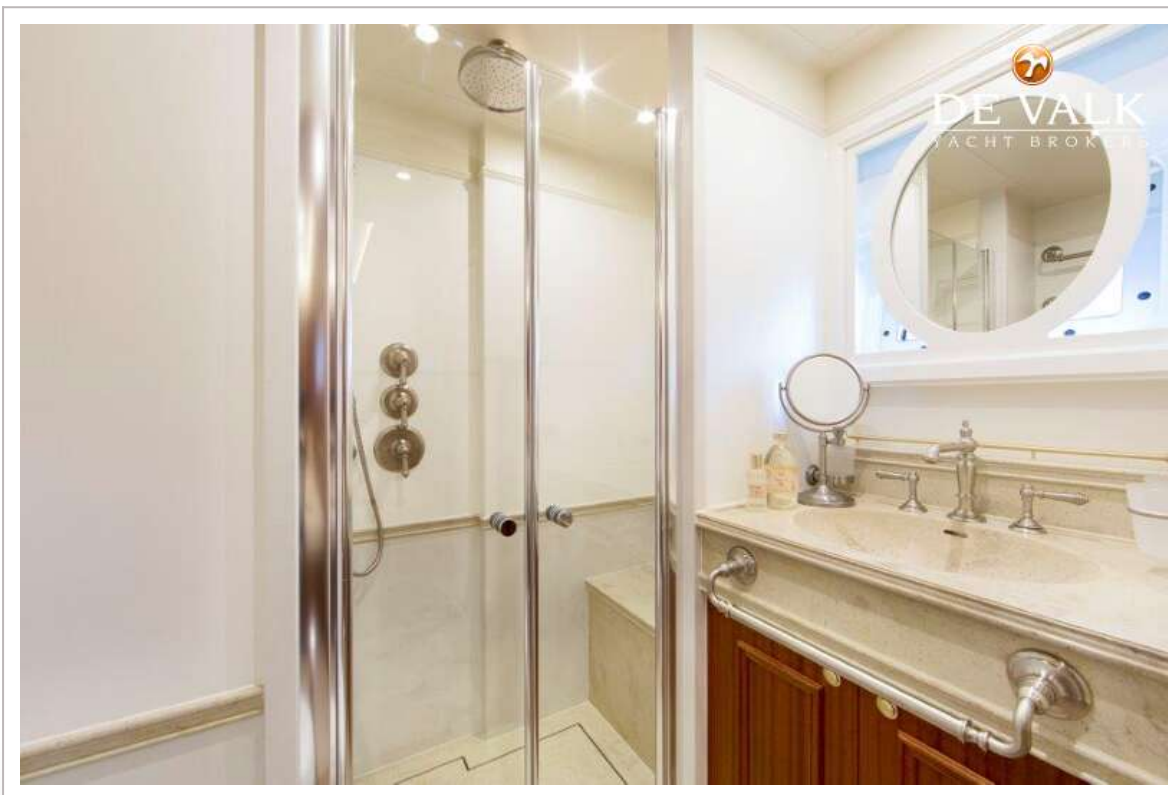

VAN DER VALK EXPLORER 37M