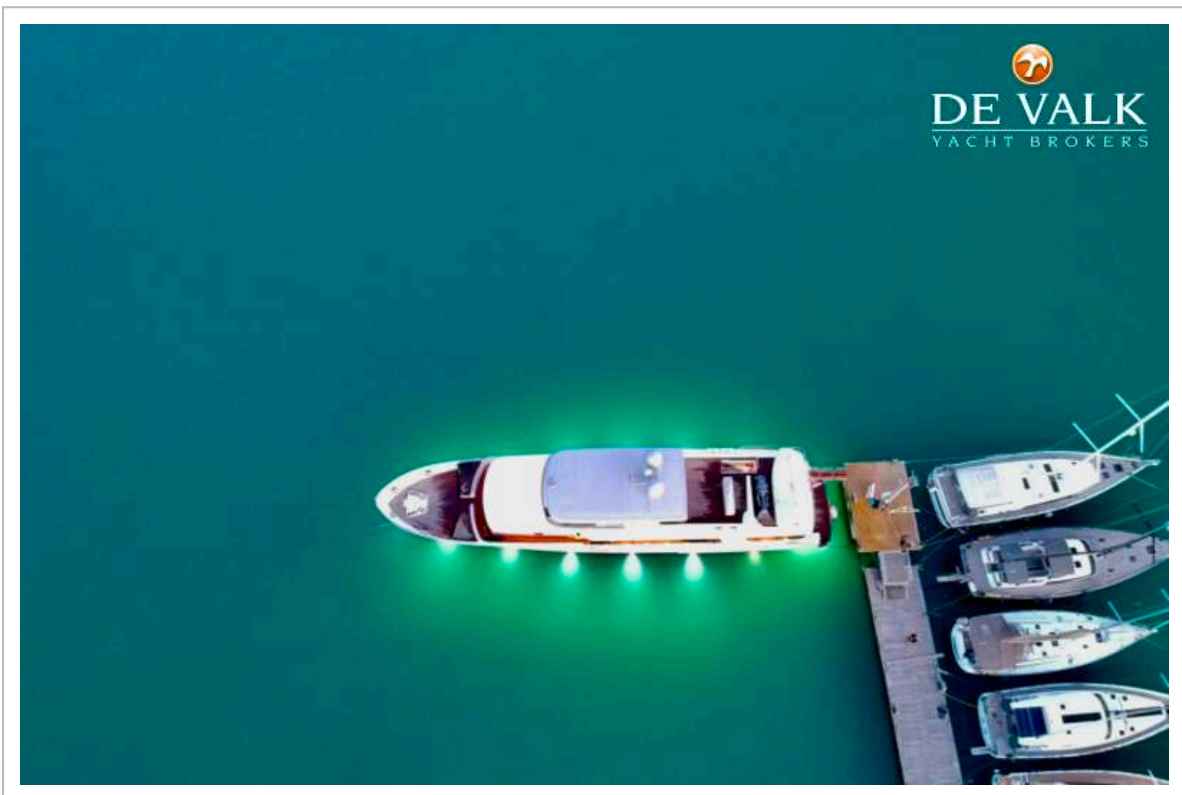

VAN DER VALK EXPLORER 37M