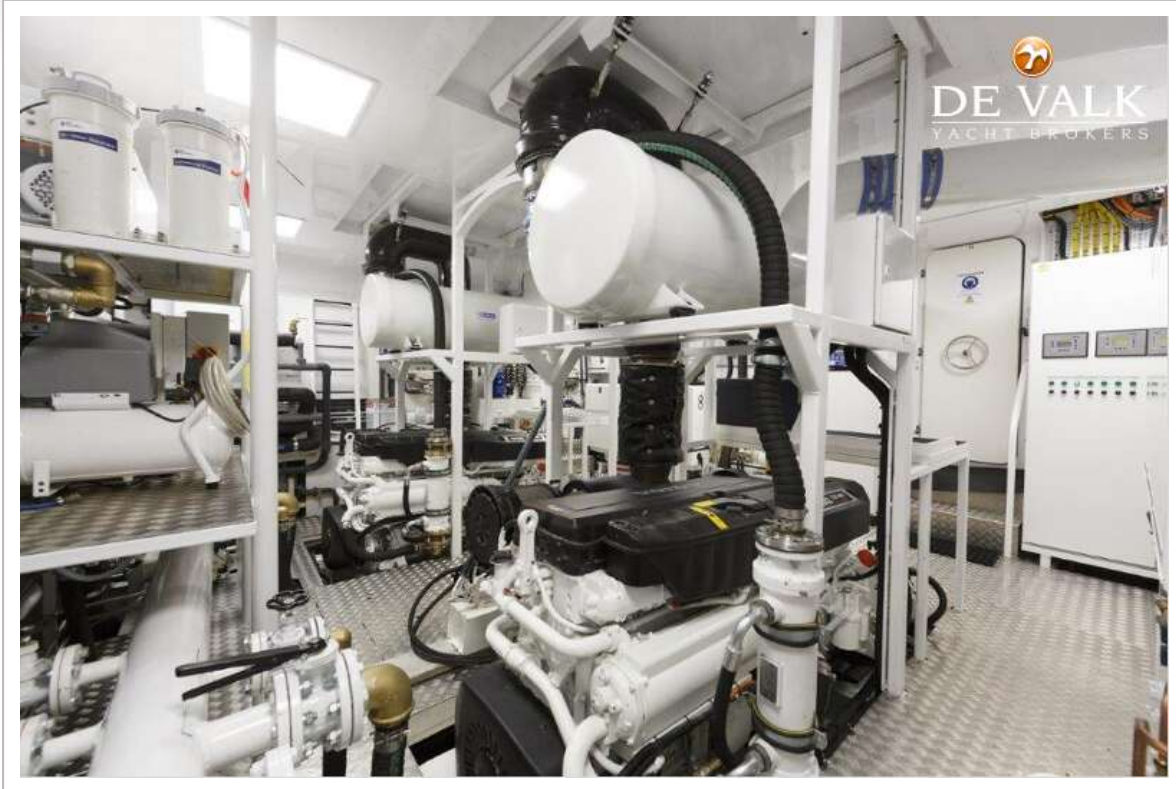

VAN DER VALK EXPLORER 37M