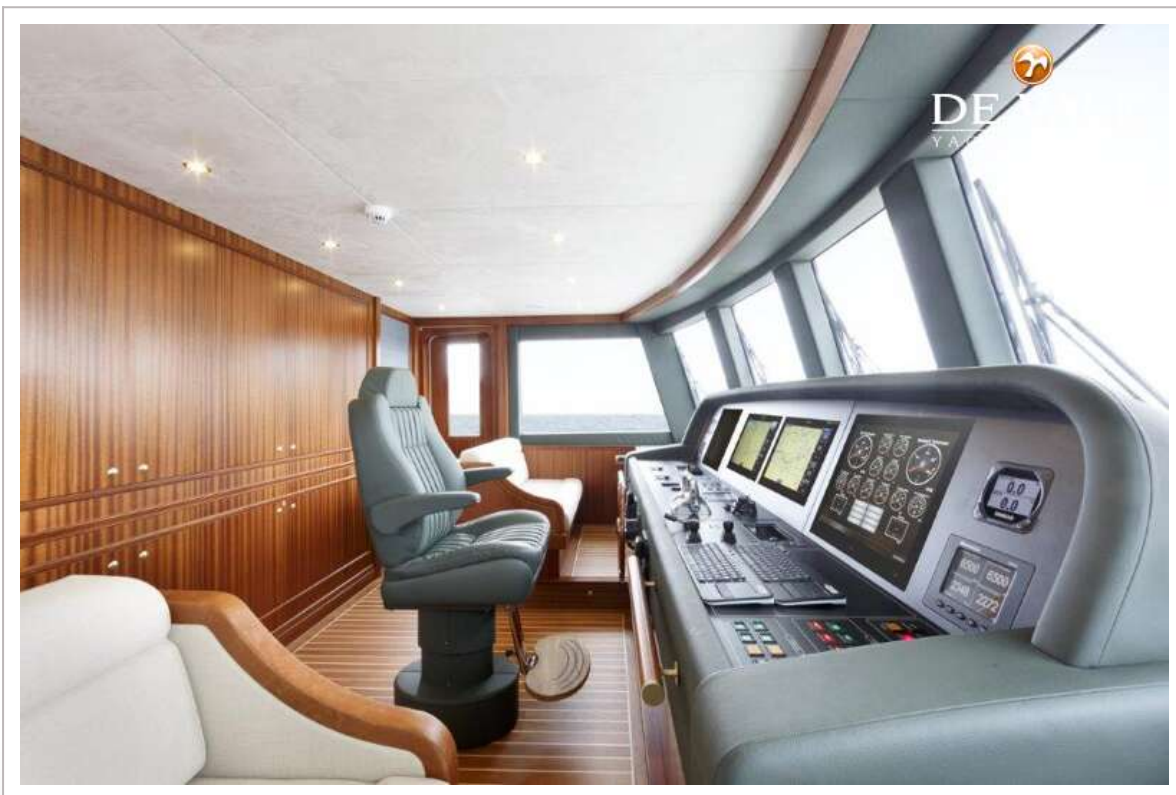

VAN DER VALK EXPLORER 37M