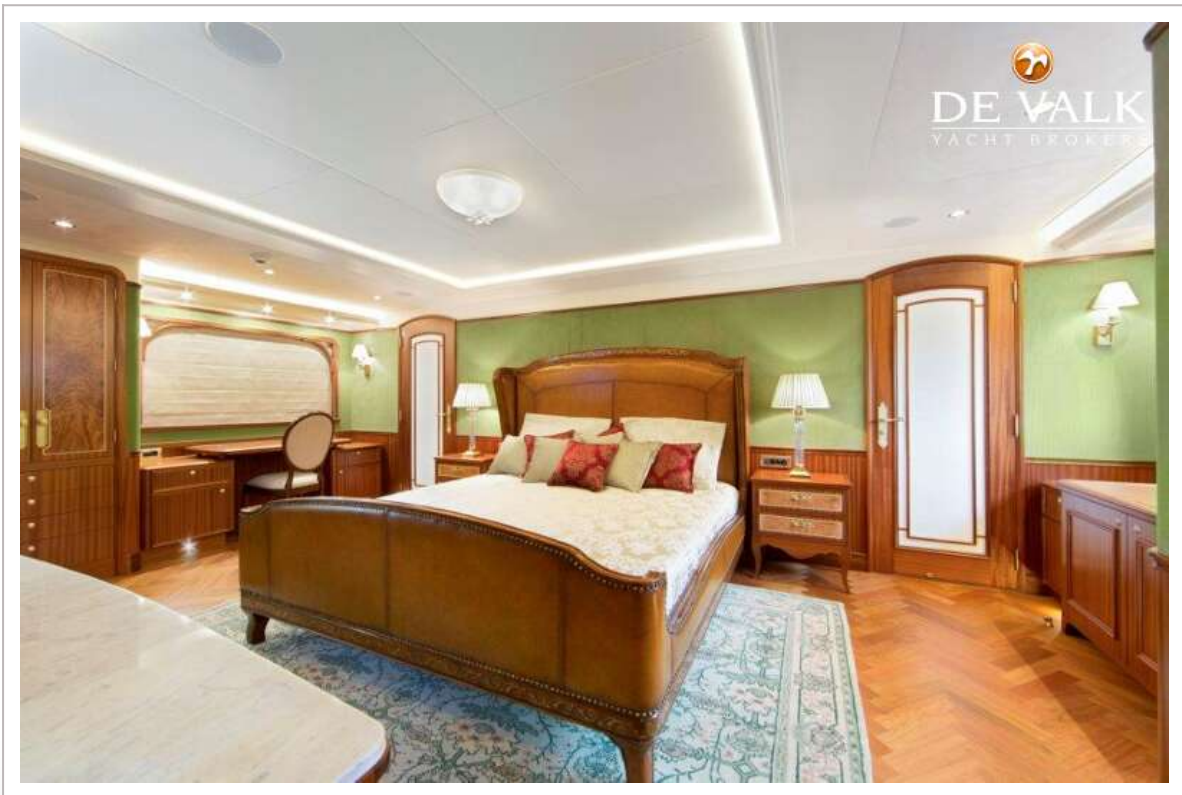

VAN DER VALK EXPLORER 37M