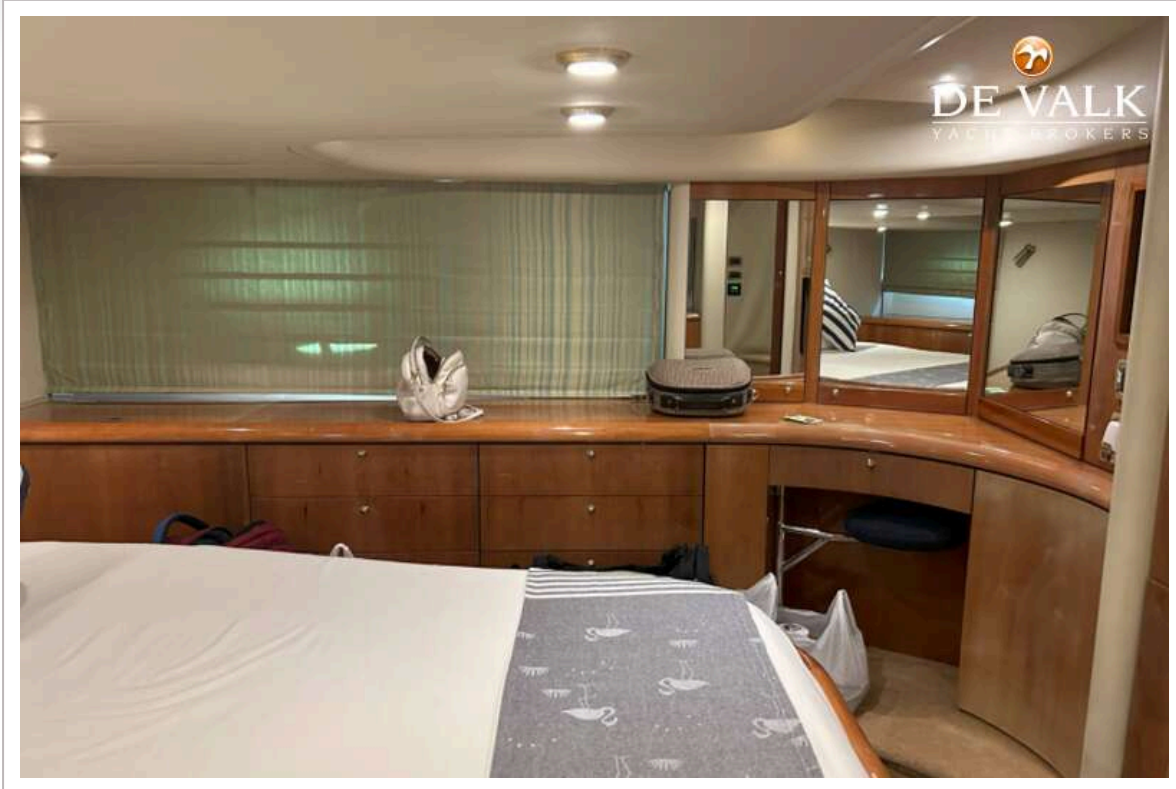

SUNSEEKER PREDATOR 56