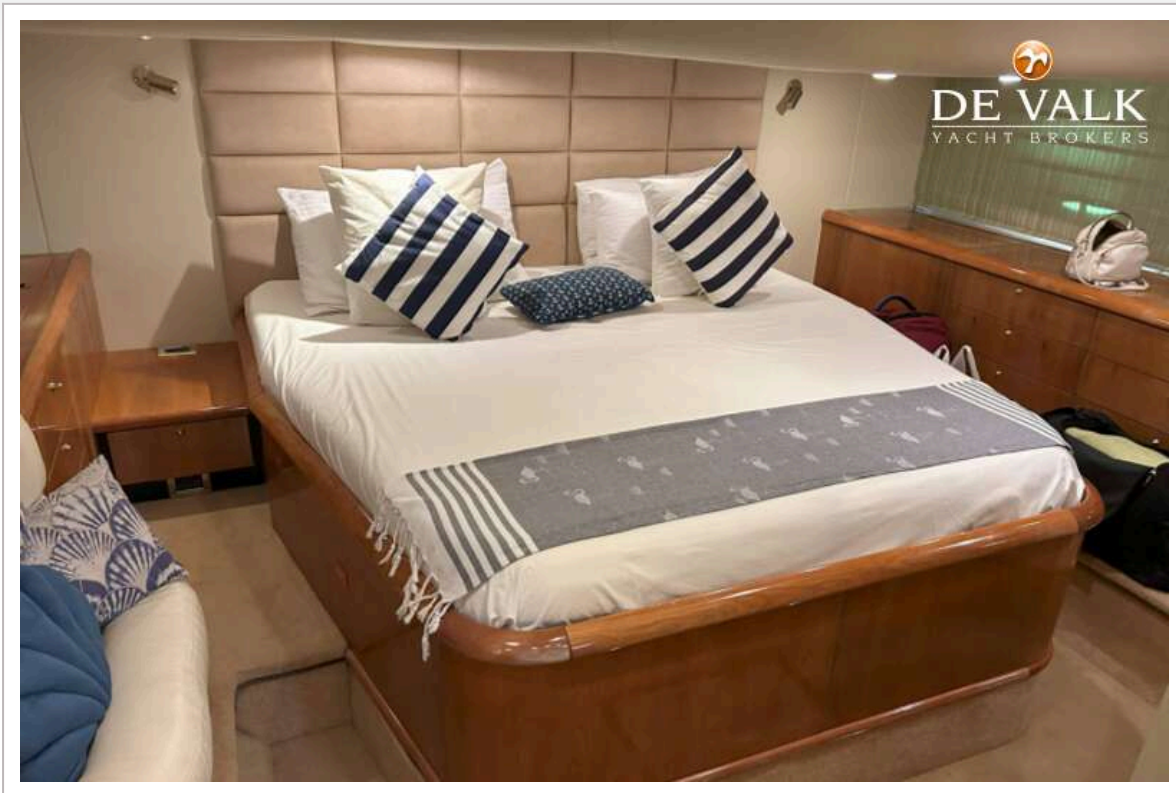

SUNSEEKER PREDATOR 56