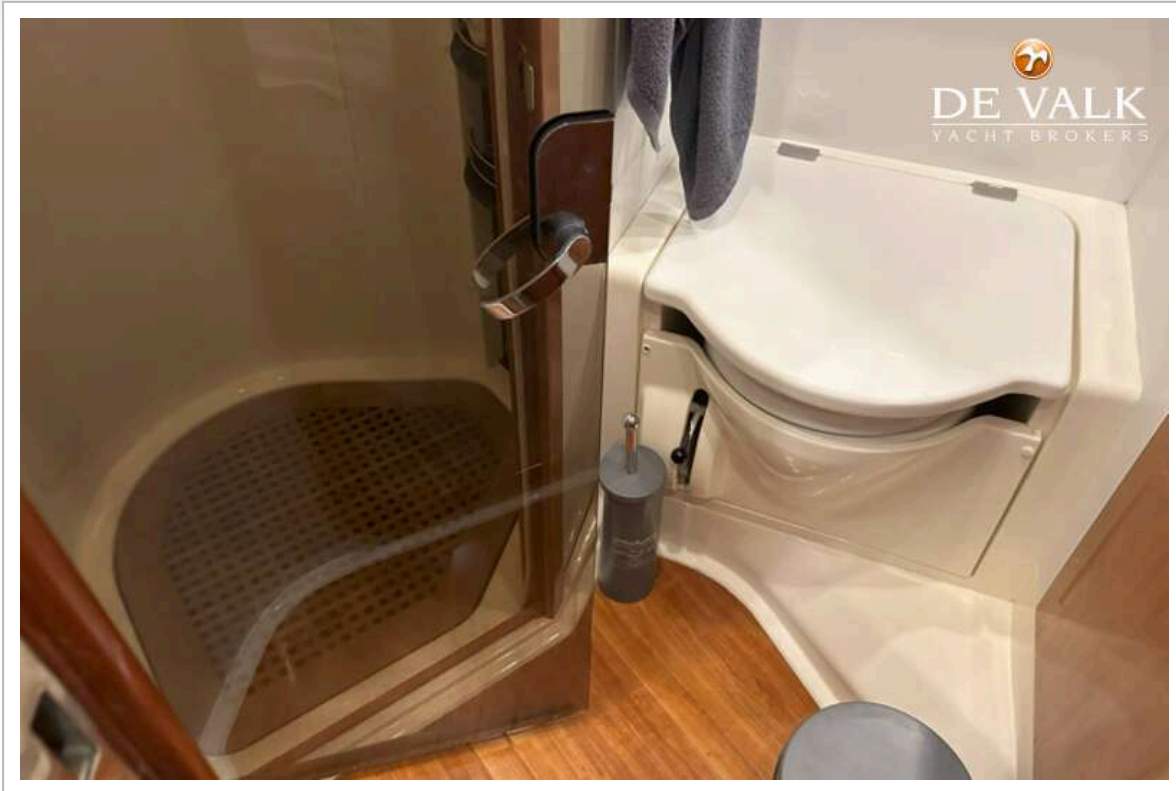

SUNSEEKER PREDATOR 56