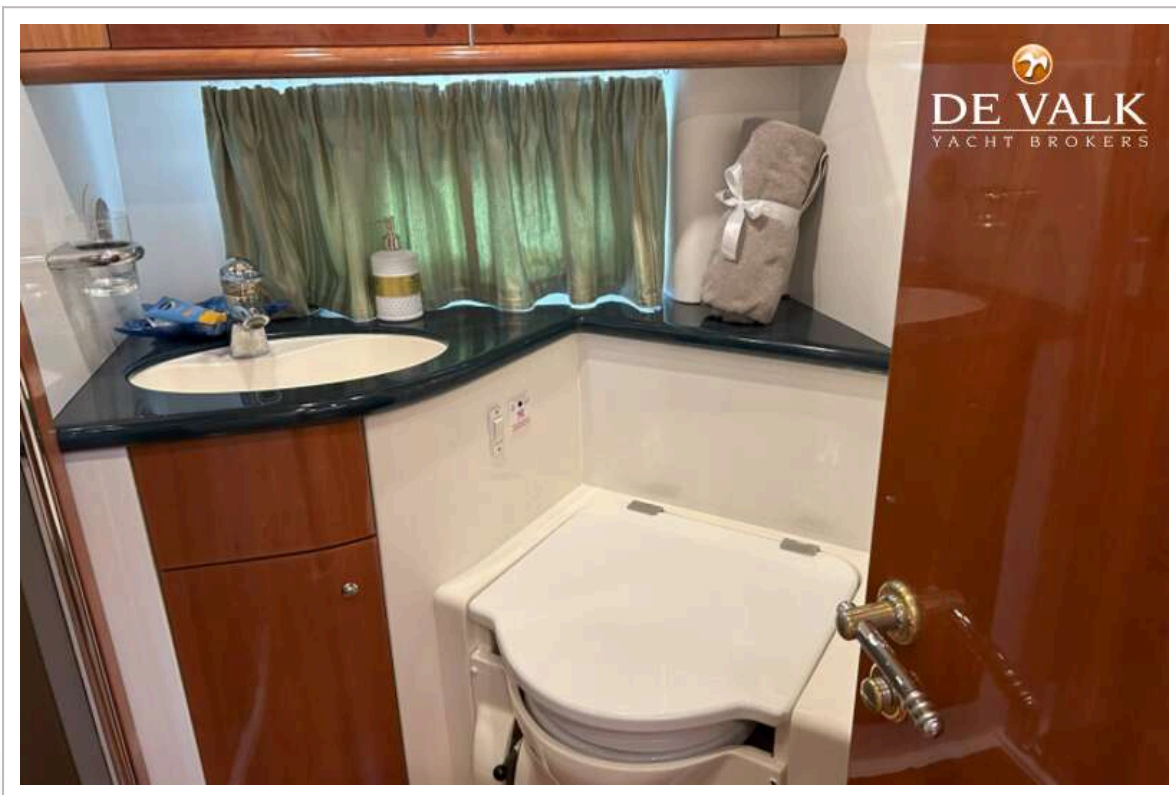

SUNSEEKER PREDATOR 56