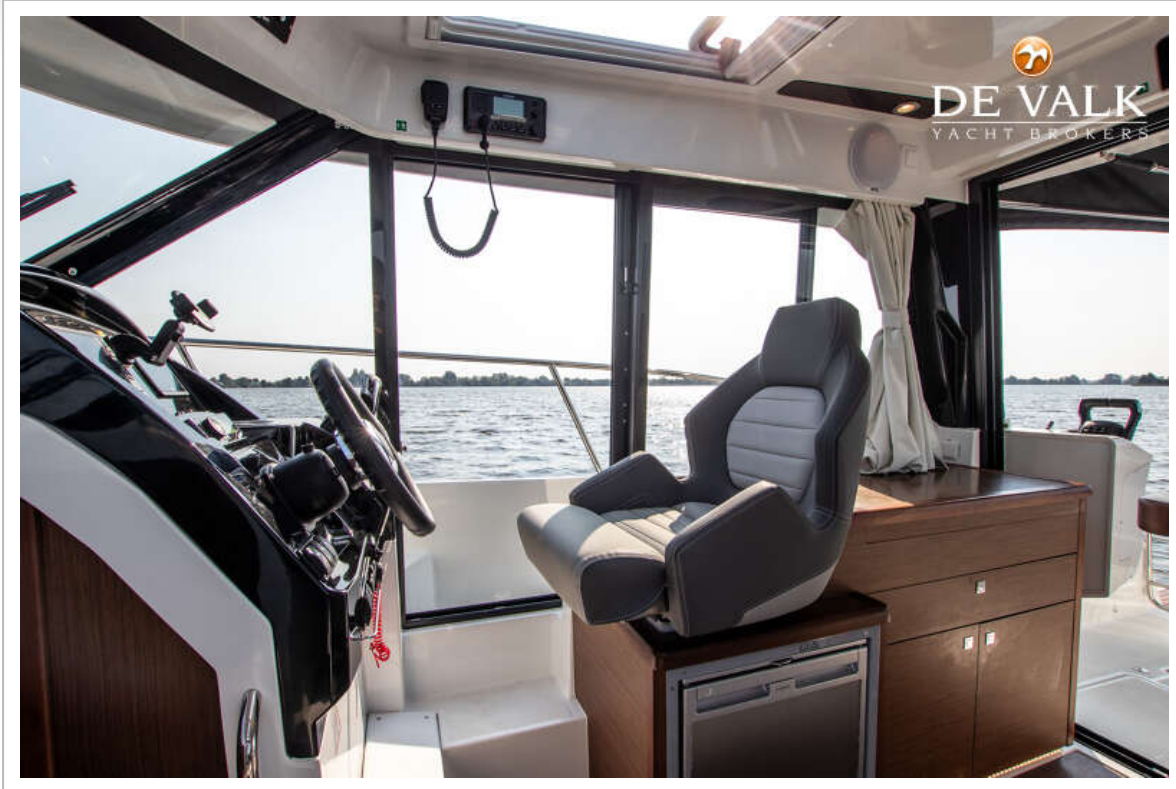

JEANNEAU MERRY FISHER 895