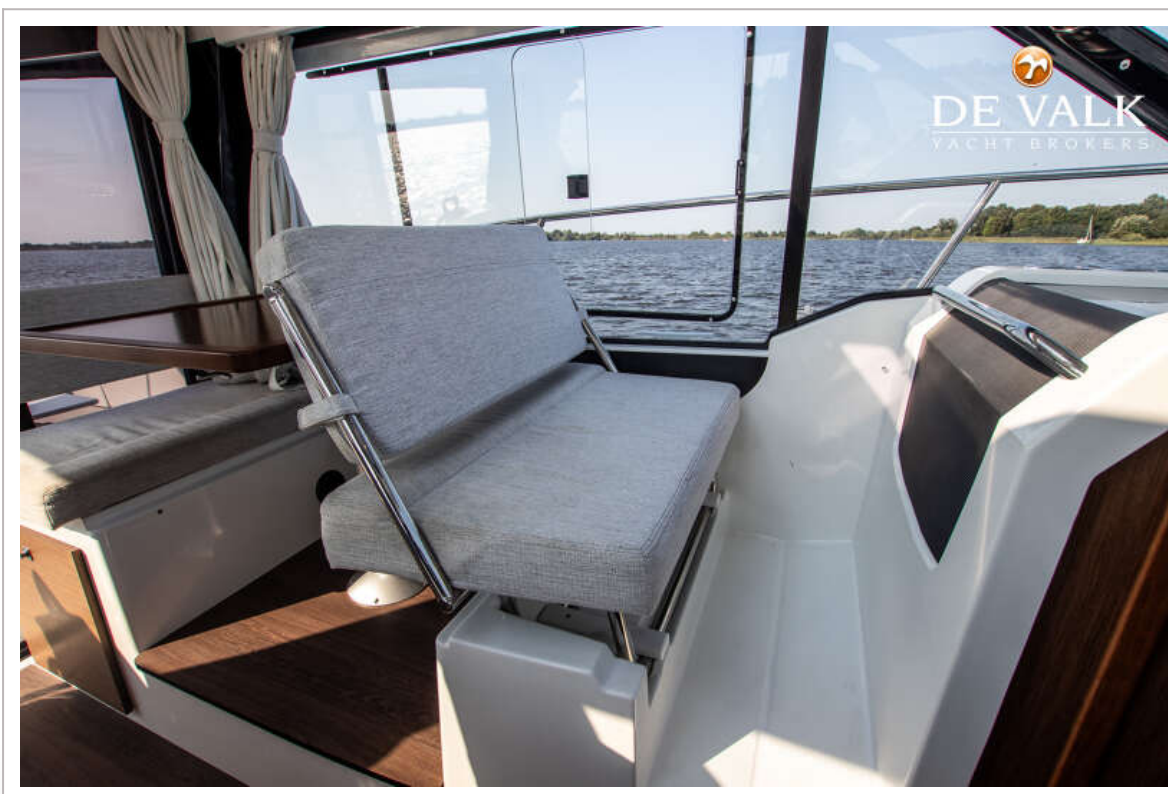

JEANNEAU MERRY FISHER 895