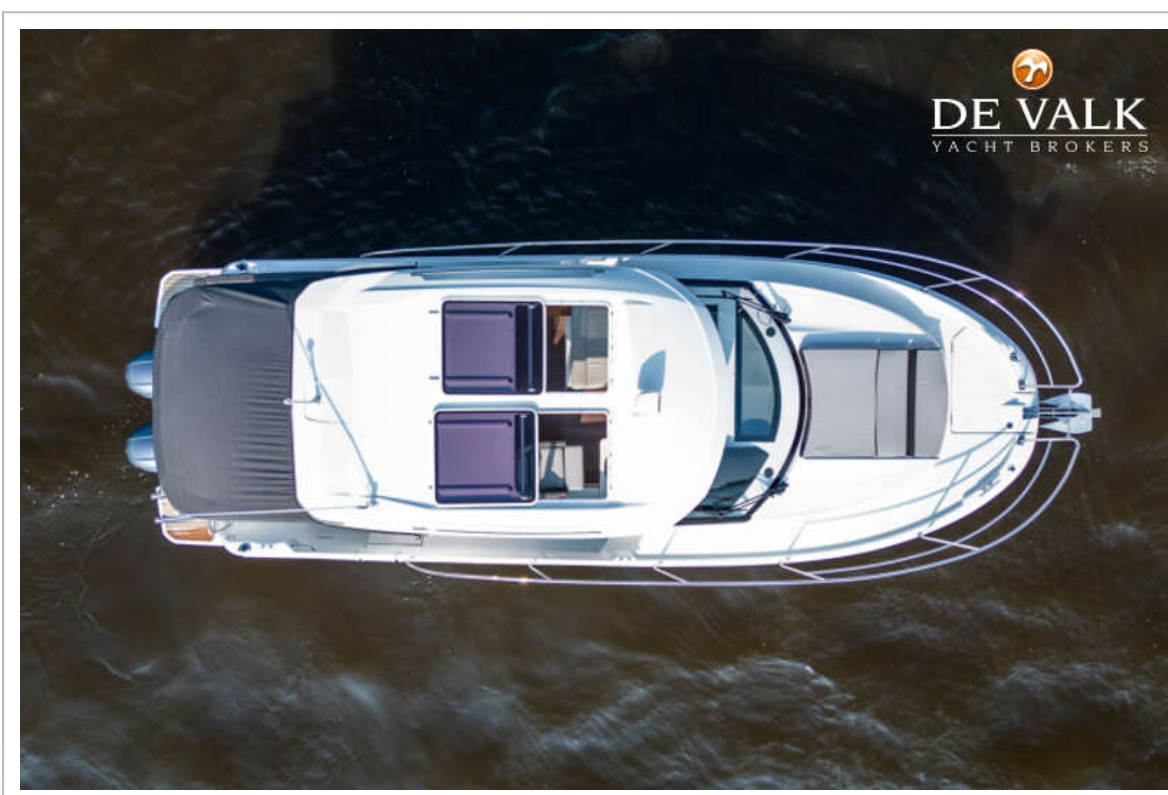

JEANNEAU MERRY FISHER 895