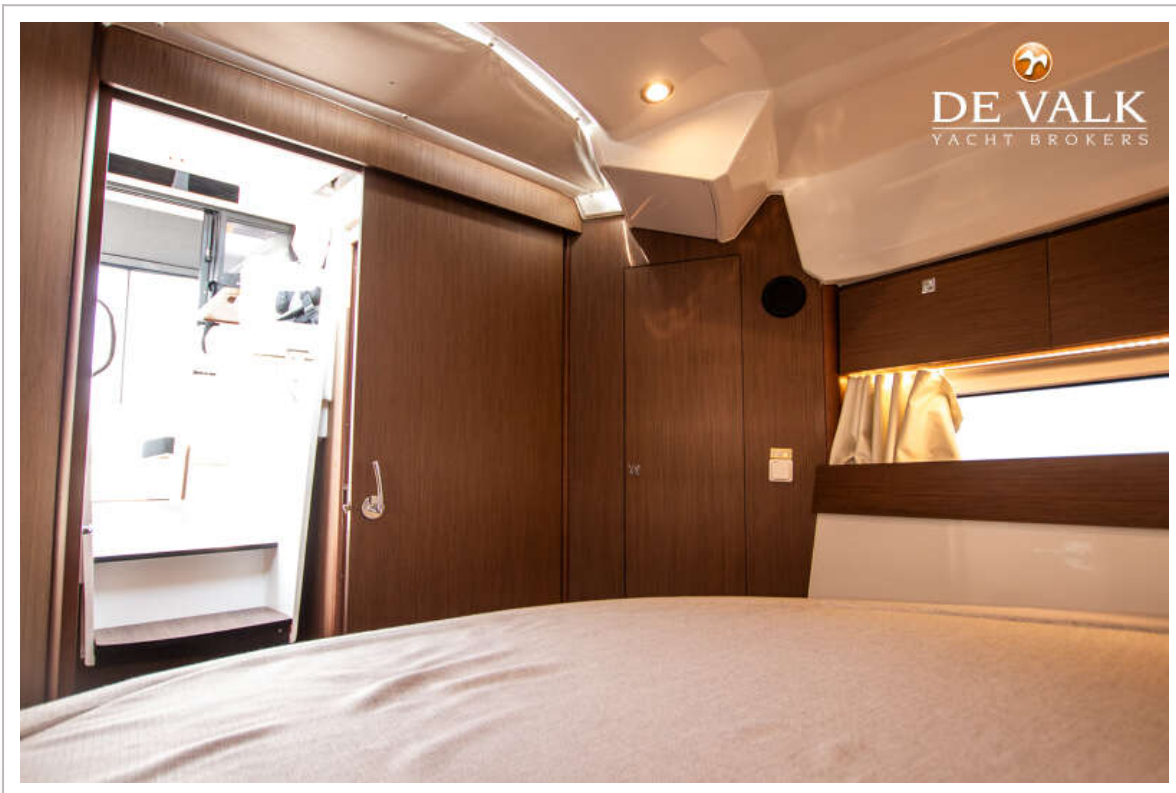

JEANNEAU MERRY FISHER 895