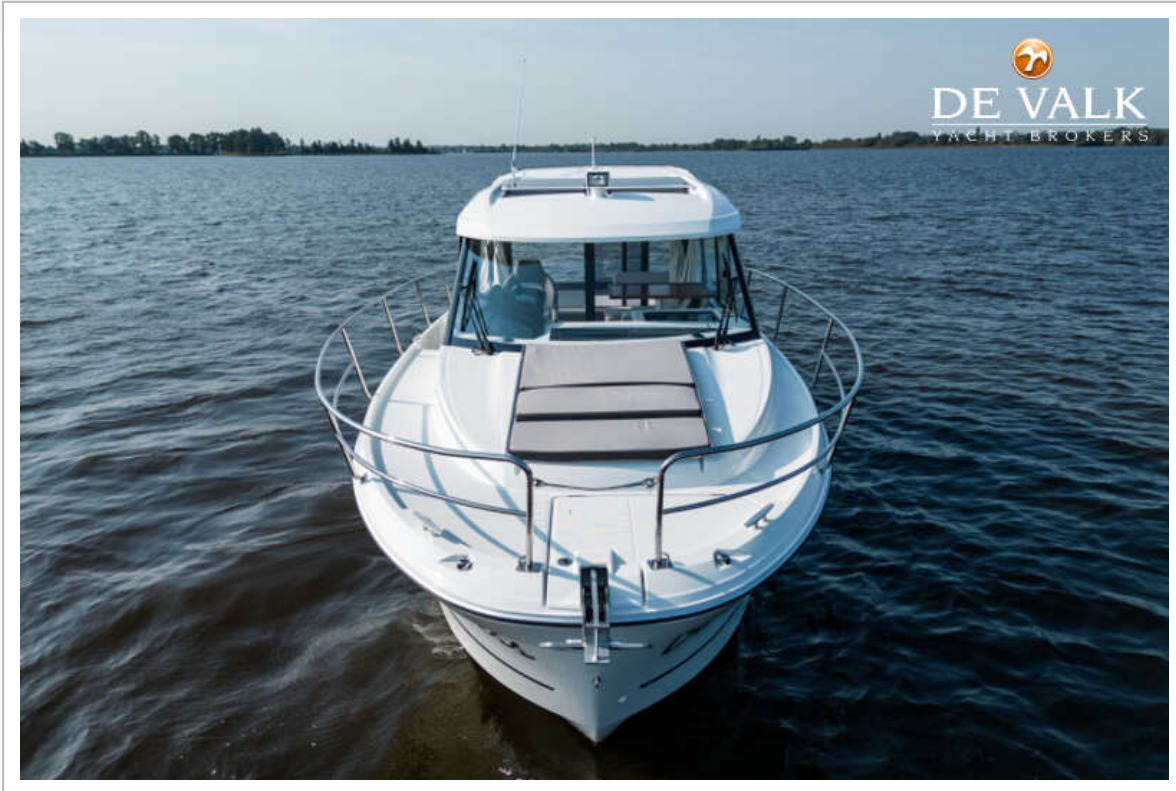

JEANNEAU MERRY FISHER 895