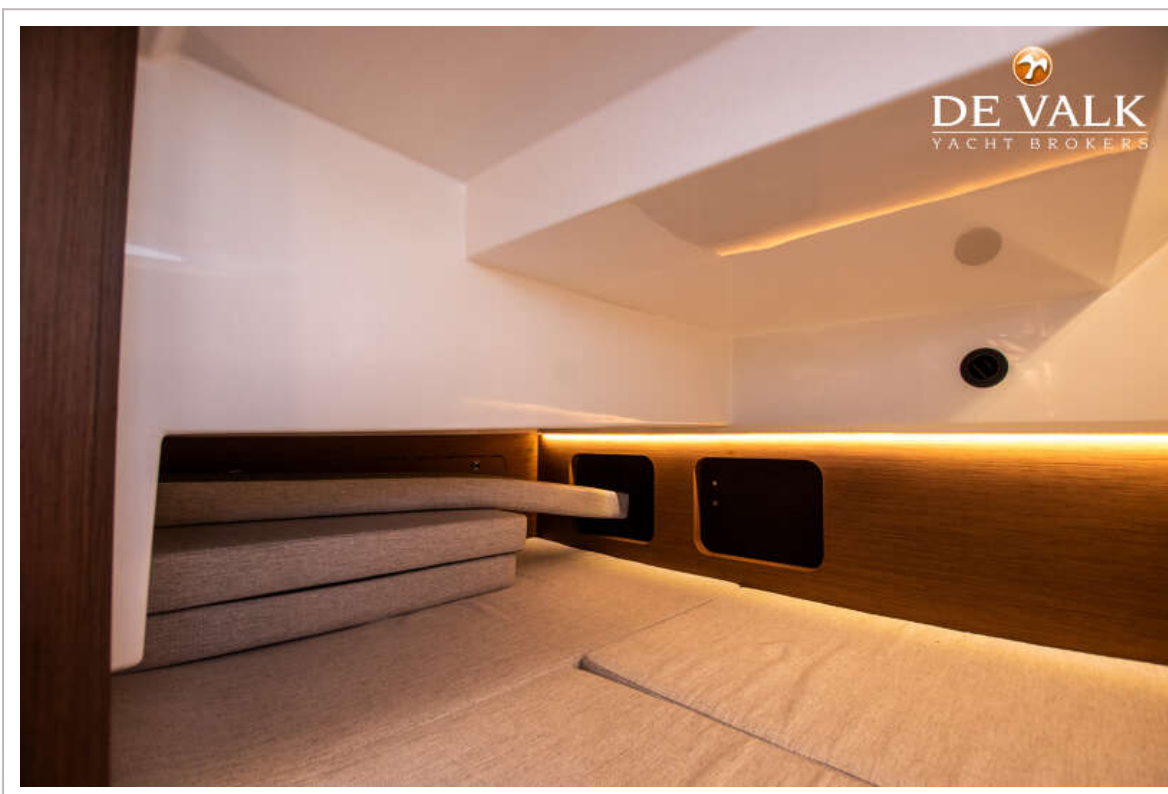

JEANNEAU MERRY FISHER 895