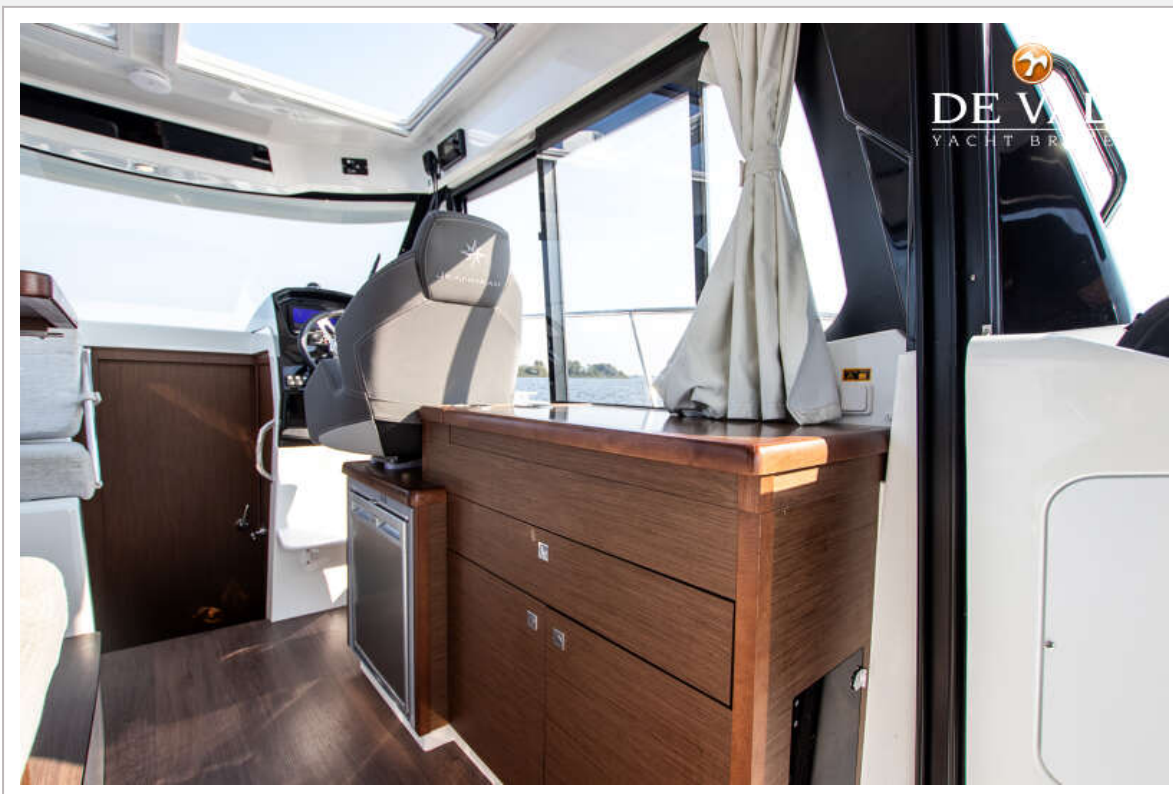

JEANNEAU MERRY FISHER 895