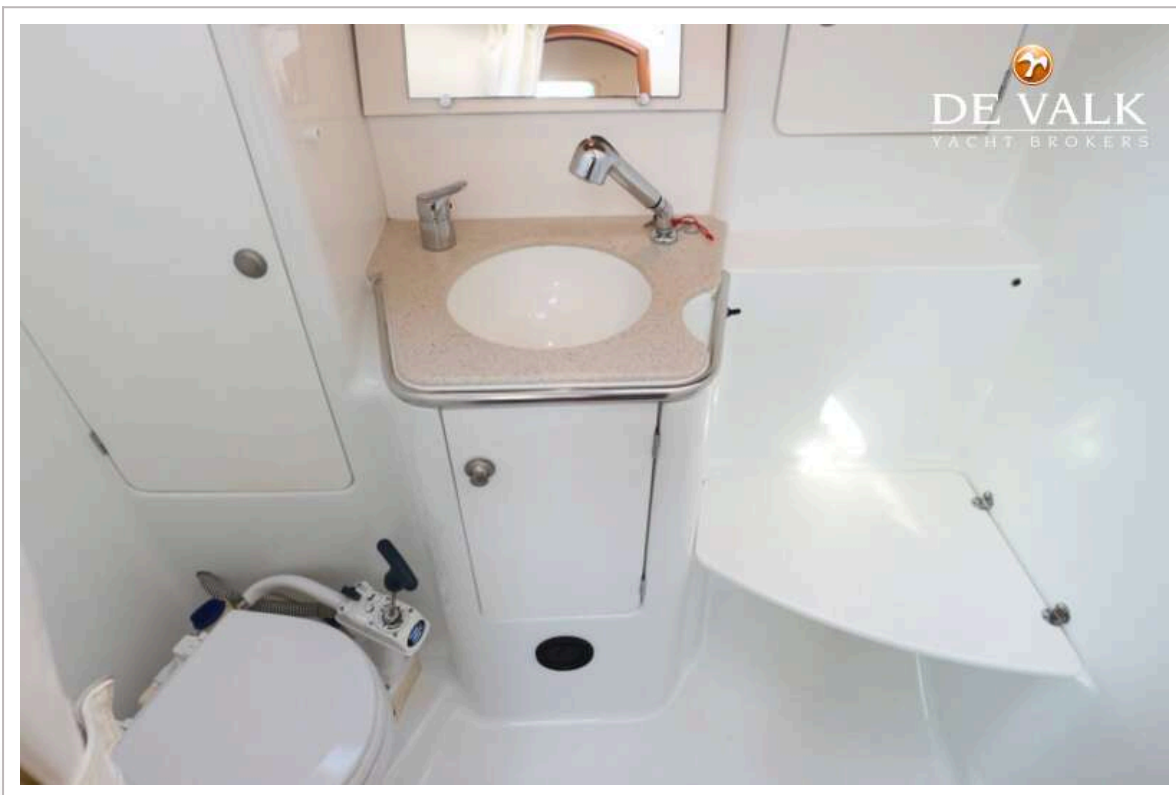

JEANNEAU SUN ODYSSEY 40.3