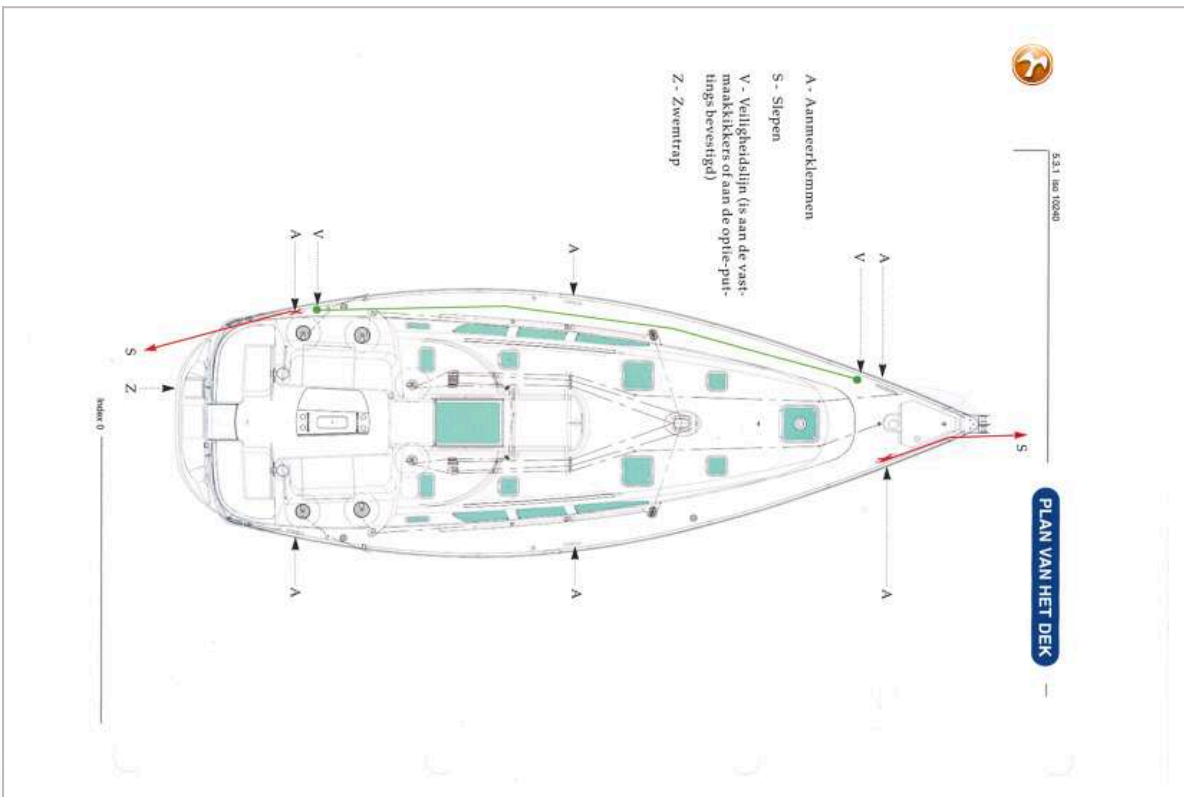

Hans Visser

SPECIFICATIONS

Dimensions	12.20 x 3.95 x 1.95 (m)	Builder	Jeanneau France
Built	2006	Cabins	3
Material	GRP	Berths	8
Engine(s)	1 x Yanmar 4JH4E diesel	Hp/Kw	53.00 (hp), 38.96 (kw)
Asking price	Under Offer (VAT Paid)	Lying	at sales office

JEANNEAU SUN ODYSSEY 40.3

JEANNEAU SUN ODYSSEY 40.3

JEANNEAU SUN ODYSSEY 40.3

JEANNEAU SUN ODYSSEY 40.3

JEANNEAU SUN ODYSSEY 40.3

JEANNEAU SUN ODYSSEY 40.3

JEANNEAU SUN ODYSSEY 40.3

JEANNEAU SUN ODYSSEY 40.3

JEANNEAU SUN ODYSSEY 40.3

	Naam	Aan.	Type	Ø (mm)	Lengte (m)
1	Topstag	1	1x19	10	15,59
2	V1	2	1x19	10	5,42