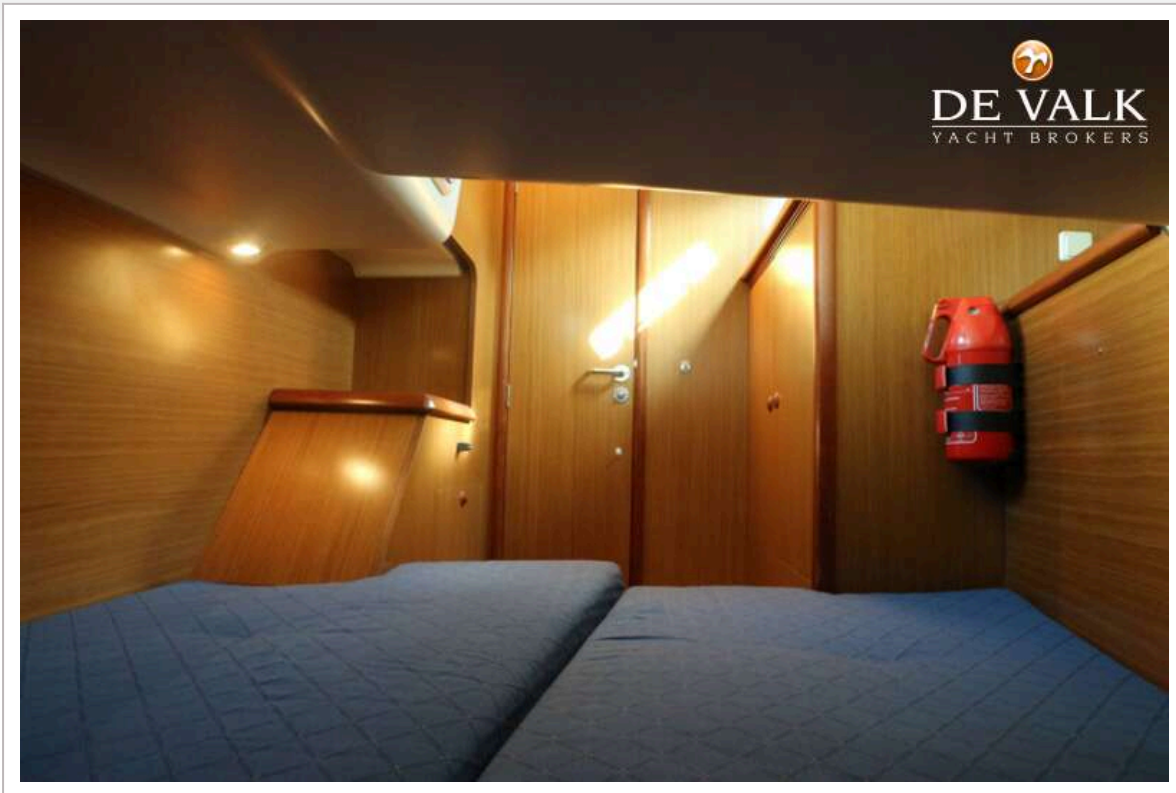

JEANNEAU SUN ODYSSEY 40.3