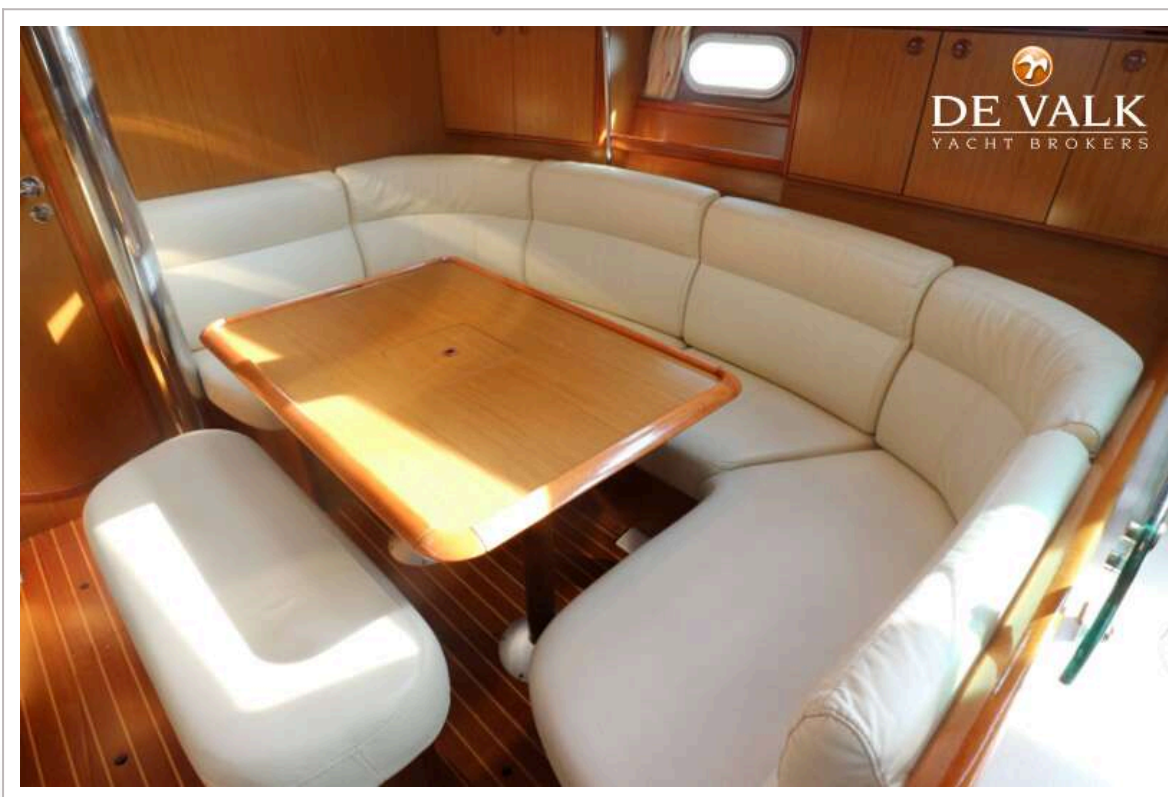

JEANNEAU SUN ODYSSEY 40.3