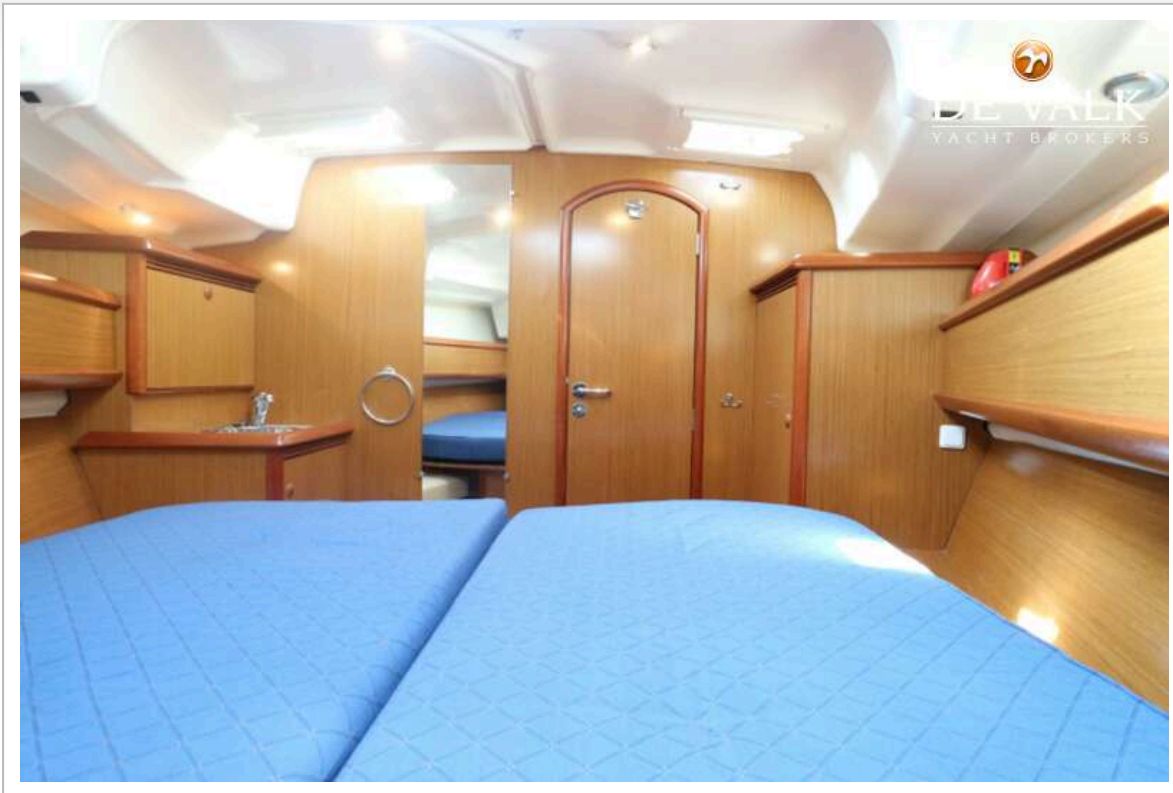

JEANNEAU SUN ODYSSEY 40.3