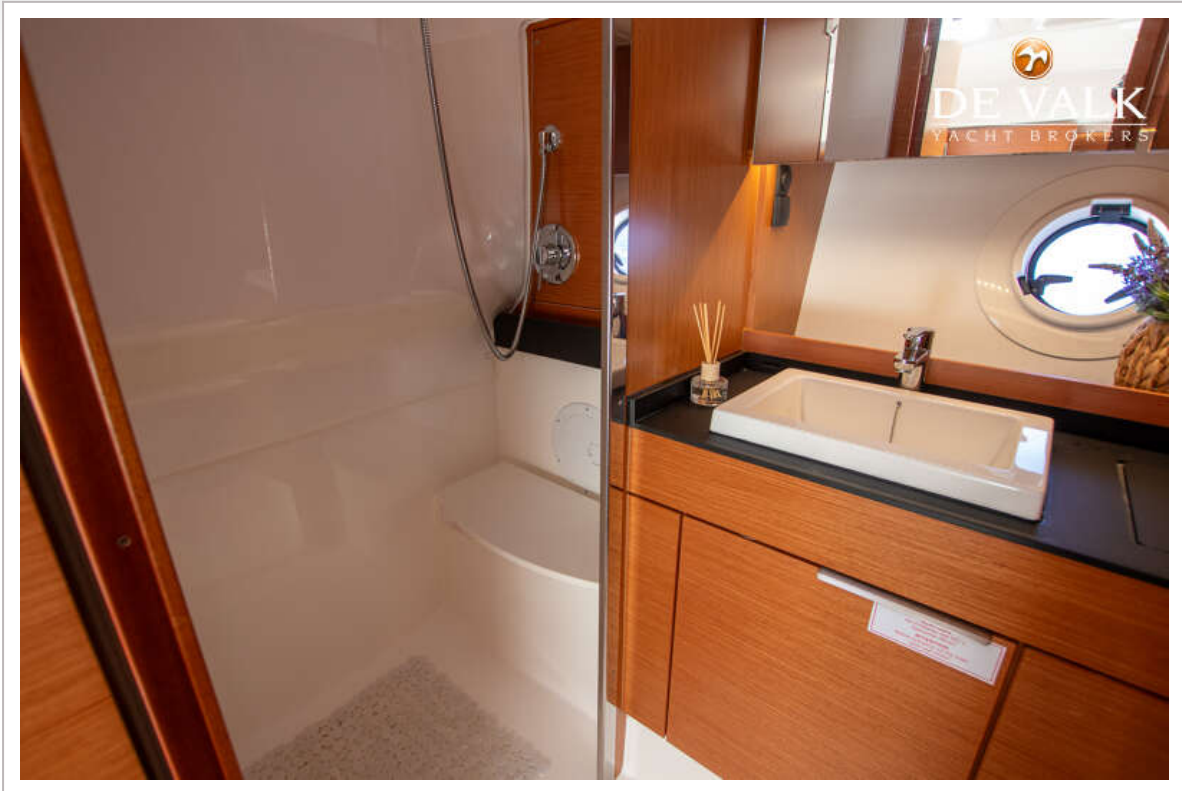

KEIZER YACHTS 42