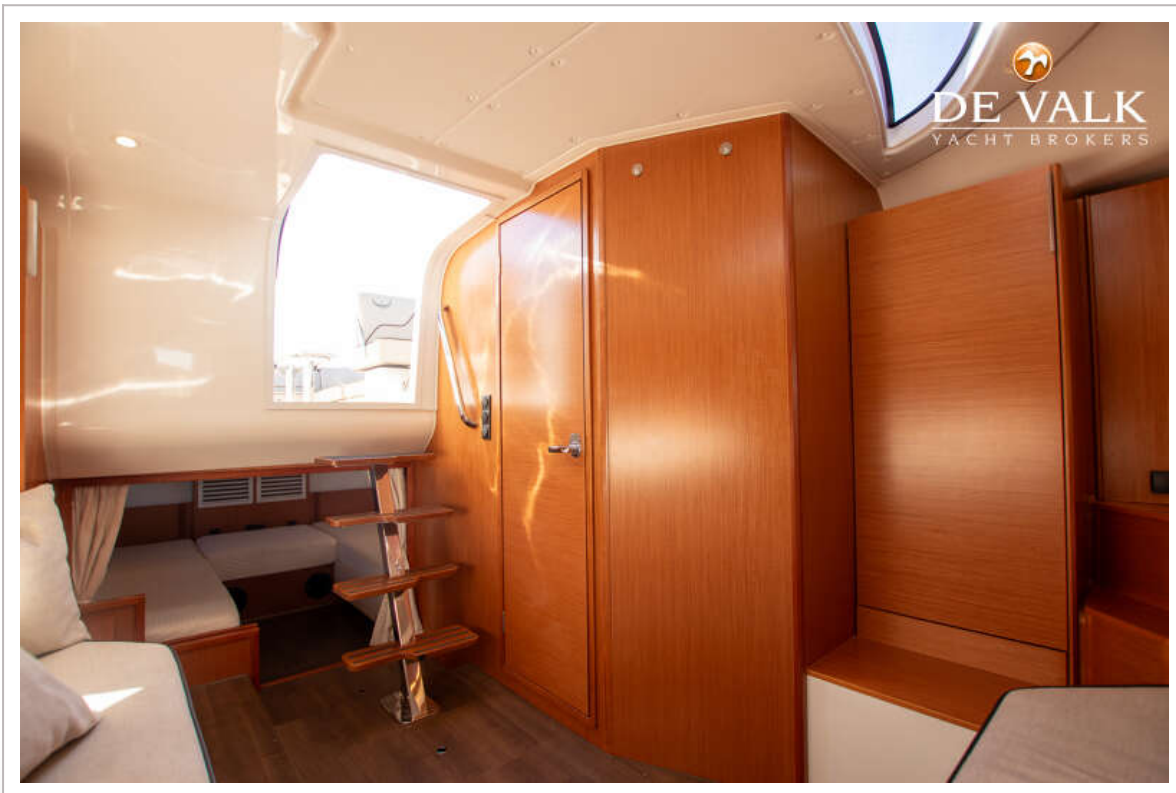

KEIZER YACHTS 42