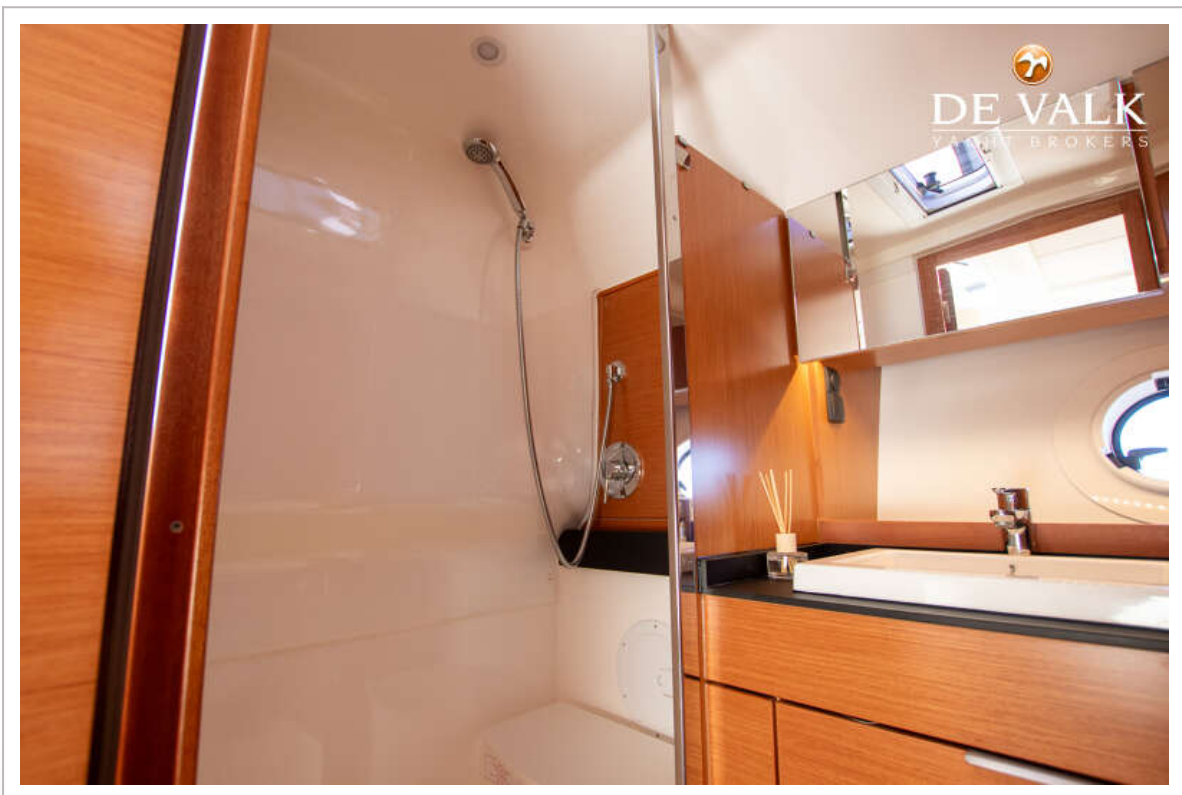

KEIZER YACHTS 42