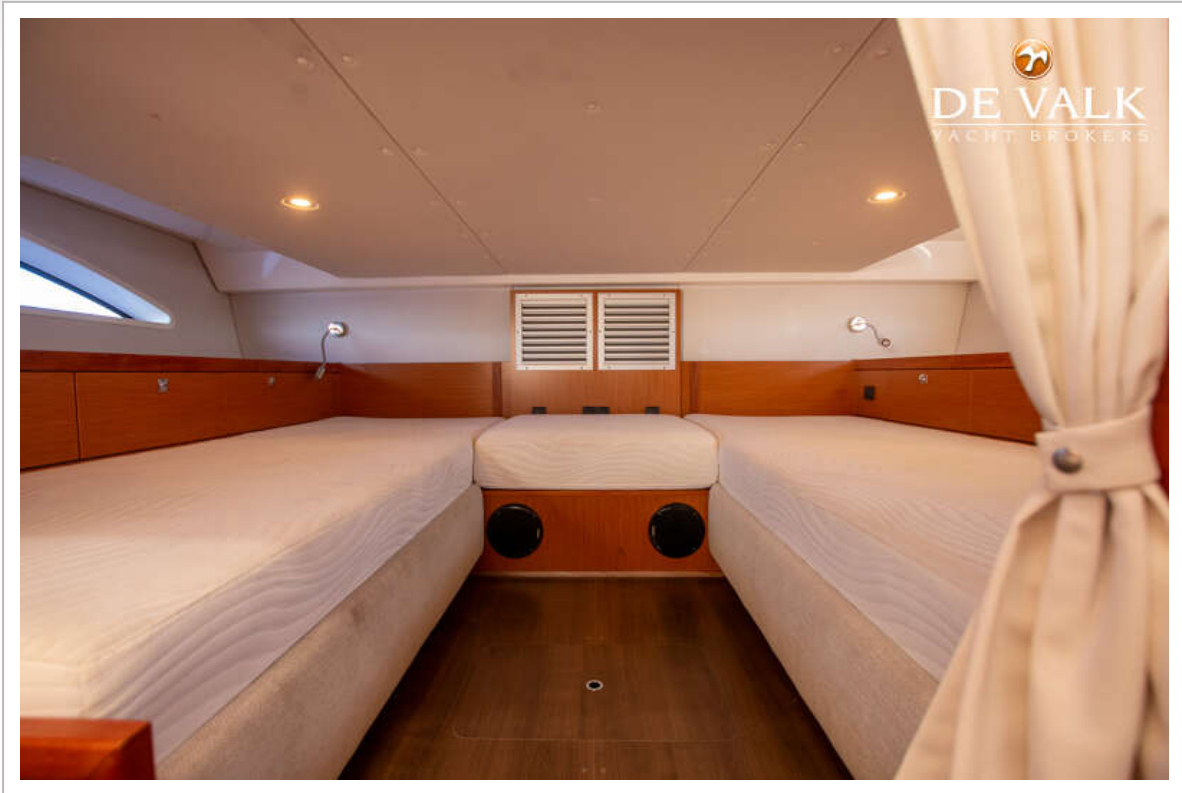

KEIZER YACHTS 42