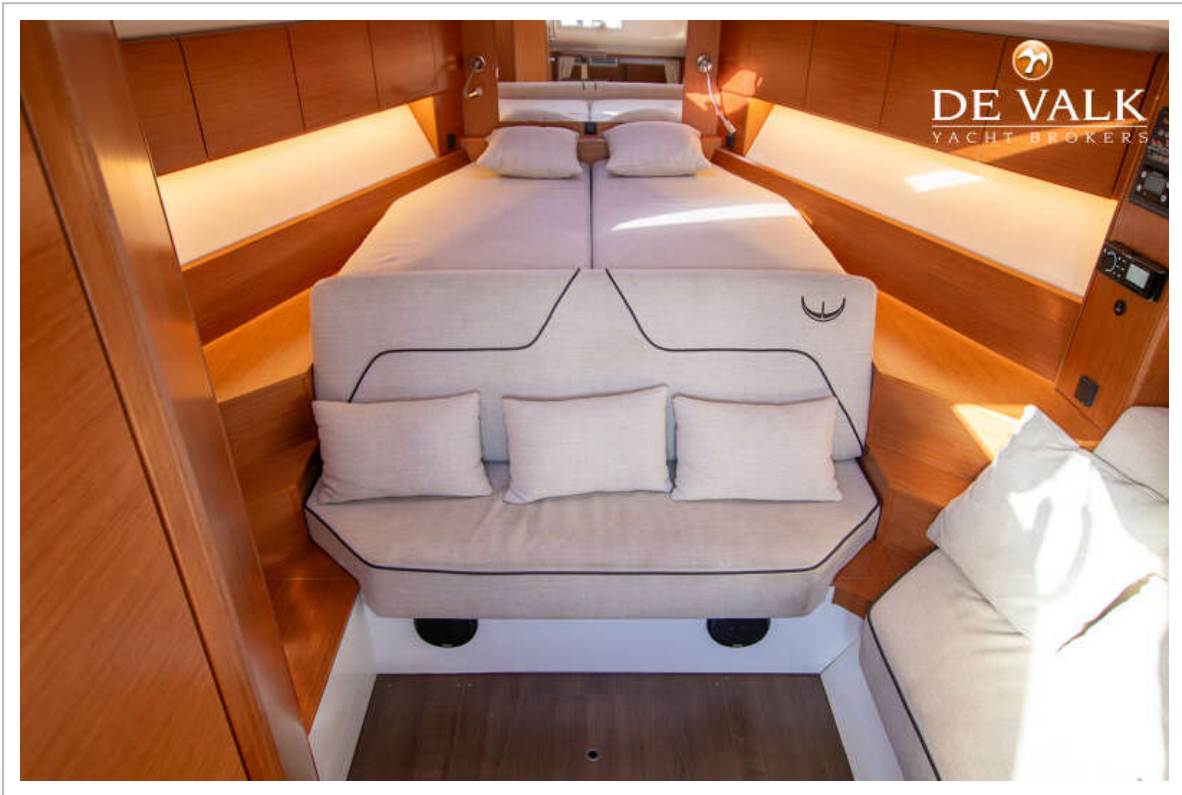

KEIZER YACHTS 42