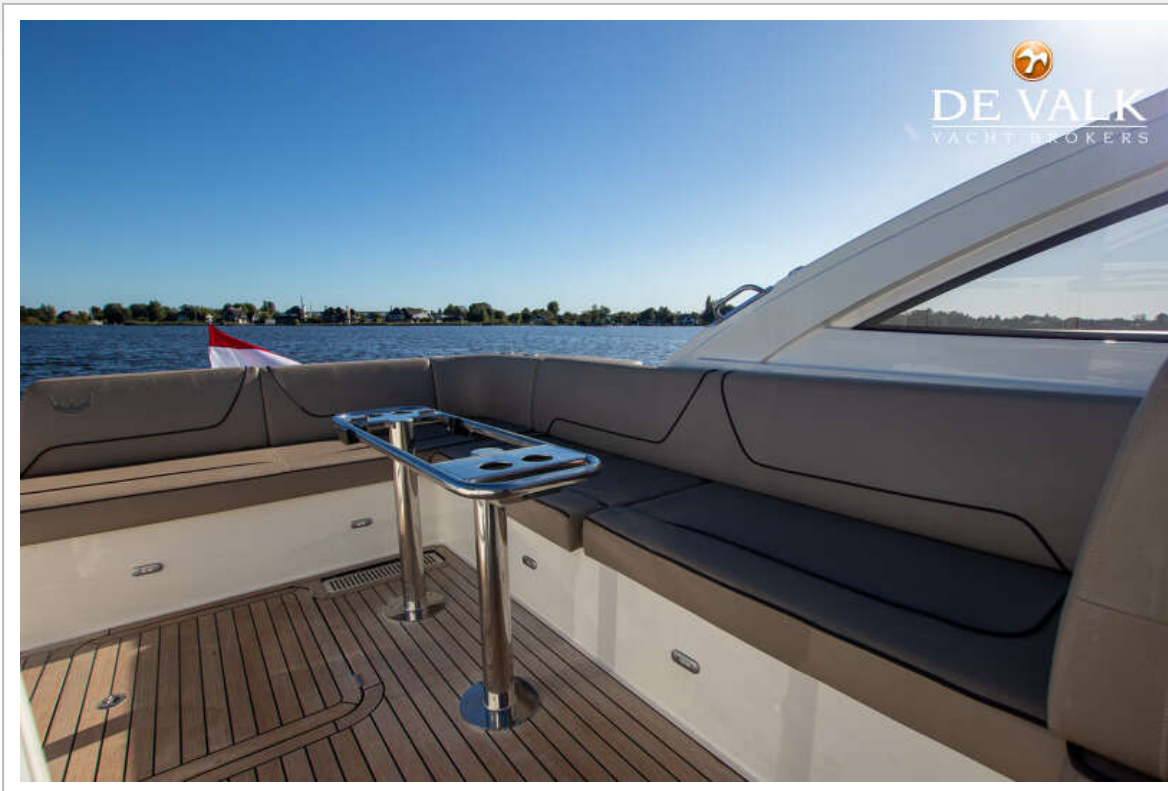

KEIZER YACHTS 42