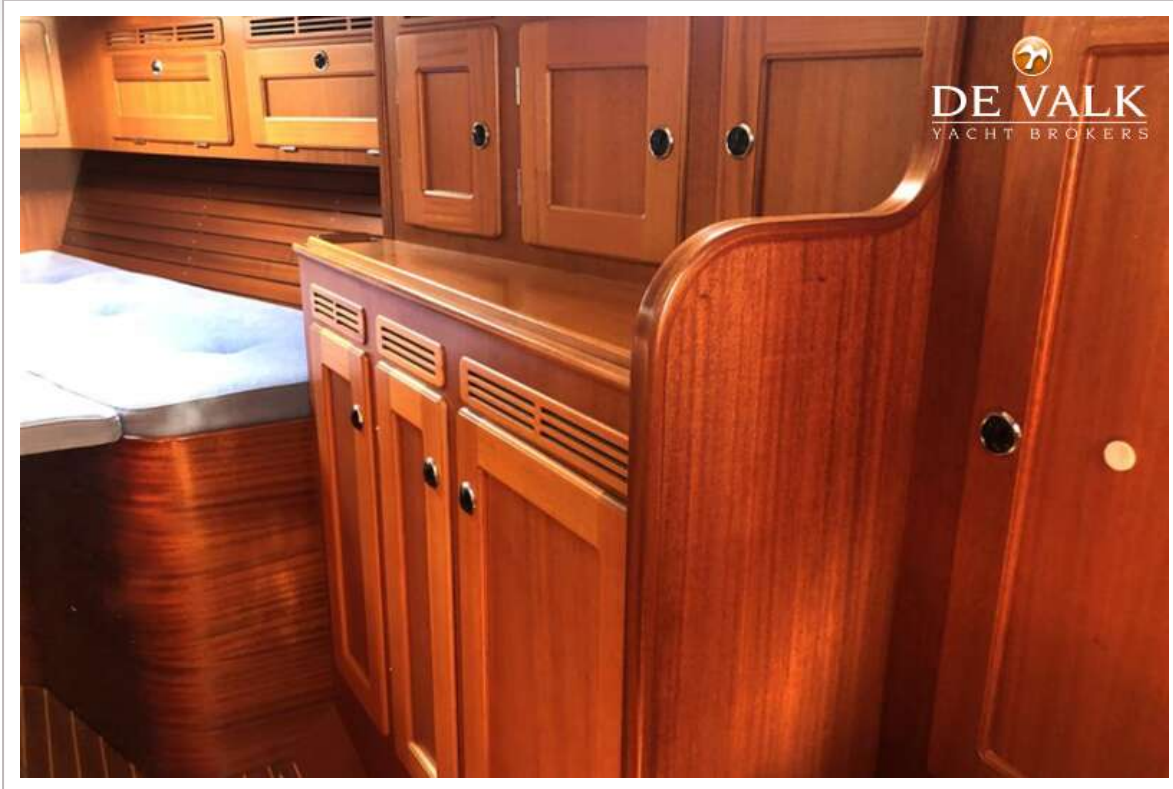

HALLBERG RASSY 43 MK I