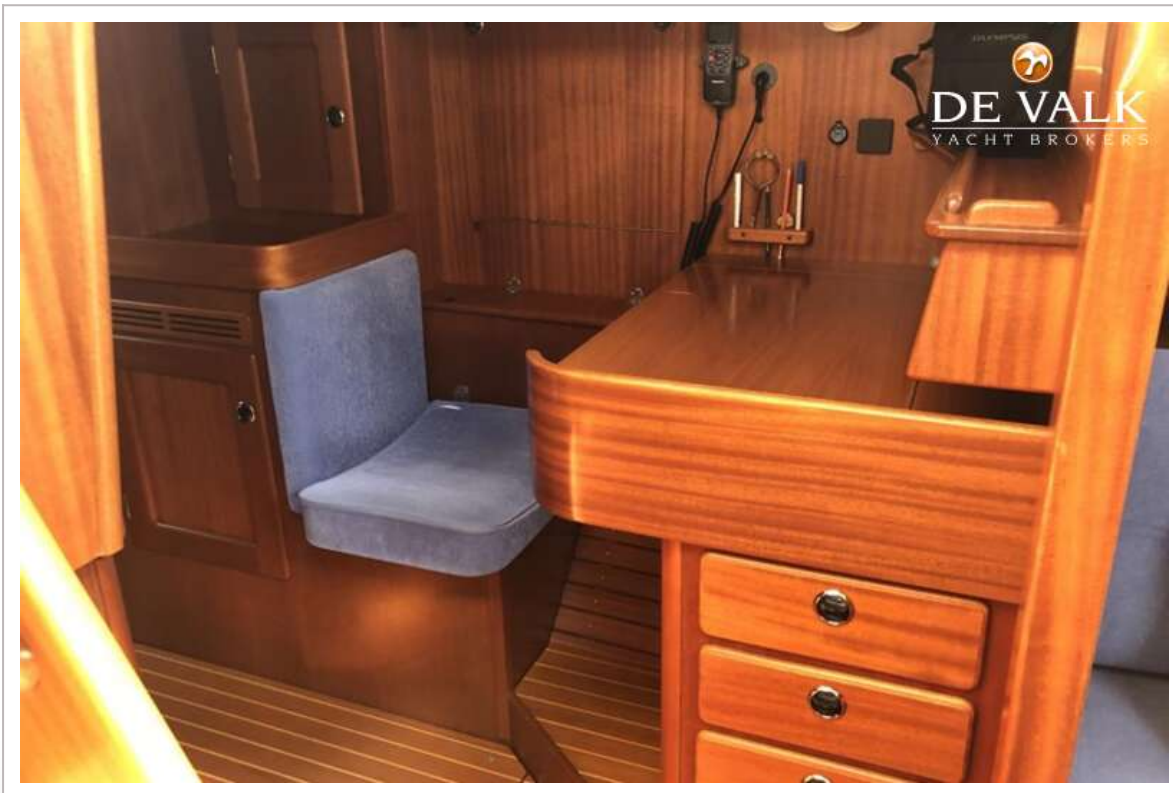

HALLBERG RASSY 43 MK I