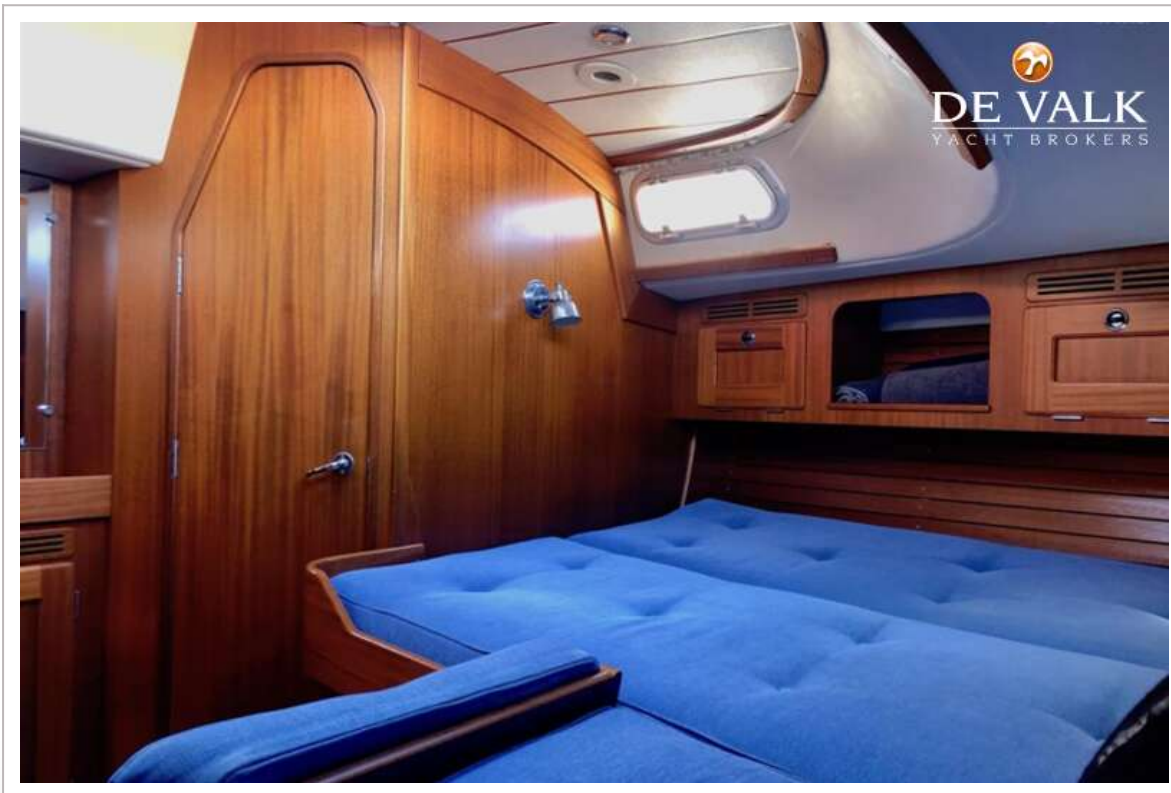

HALLBERG RASSY 43 MK I