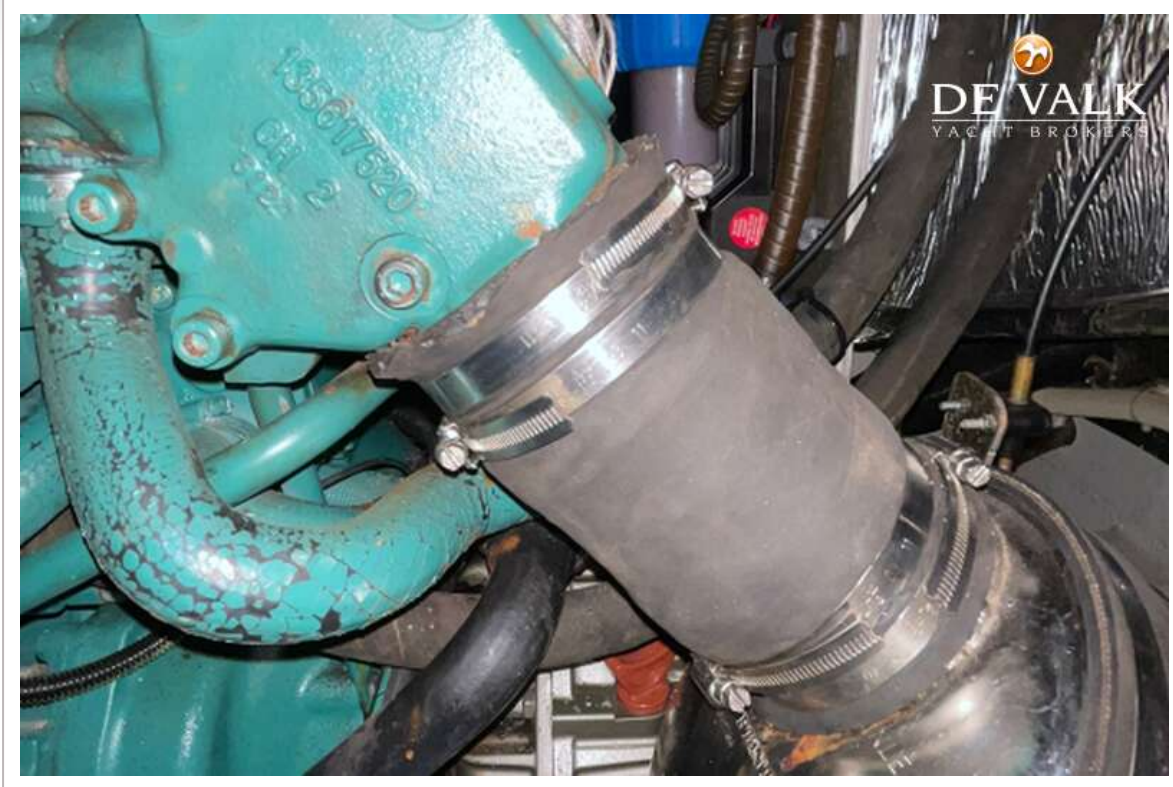

HALLBERG RASSY 43 MK I