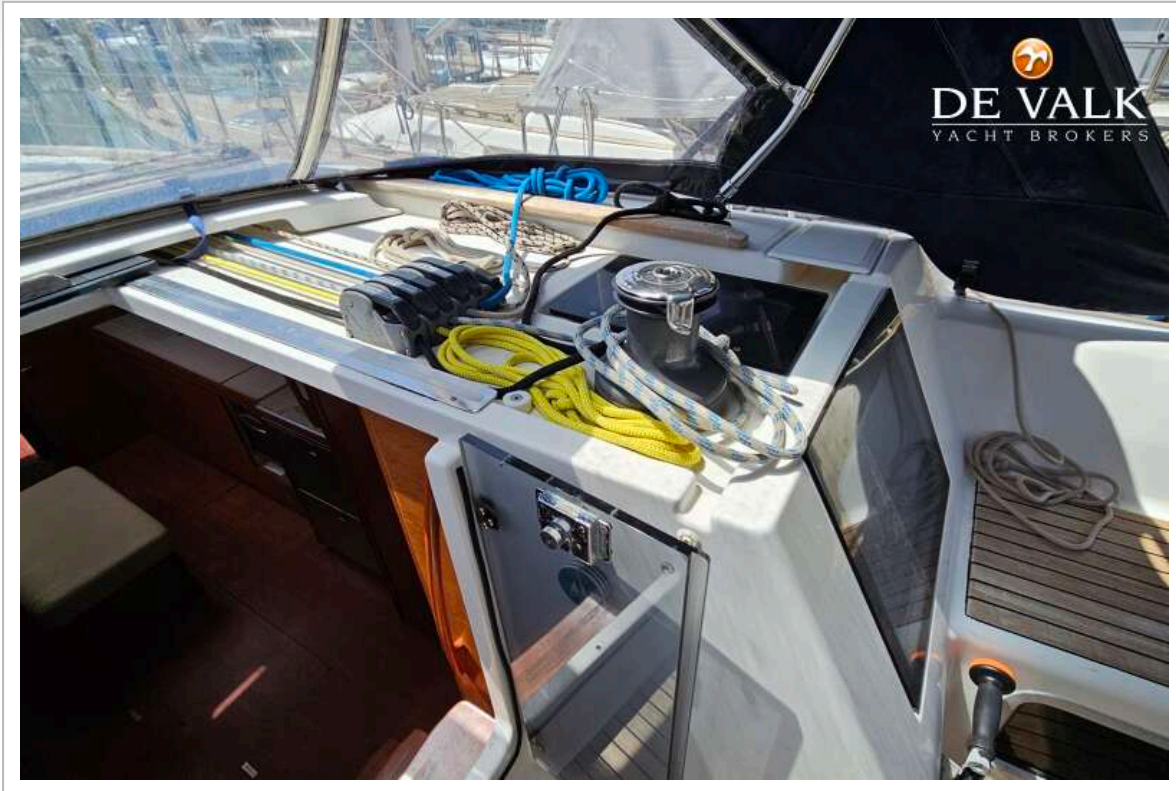

DUFOUR 460 GRAND LARGE