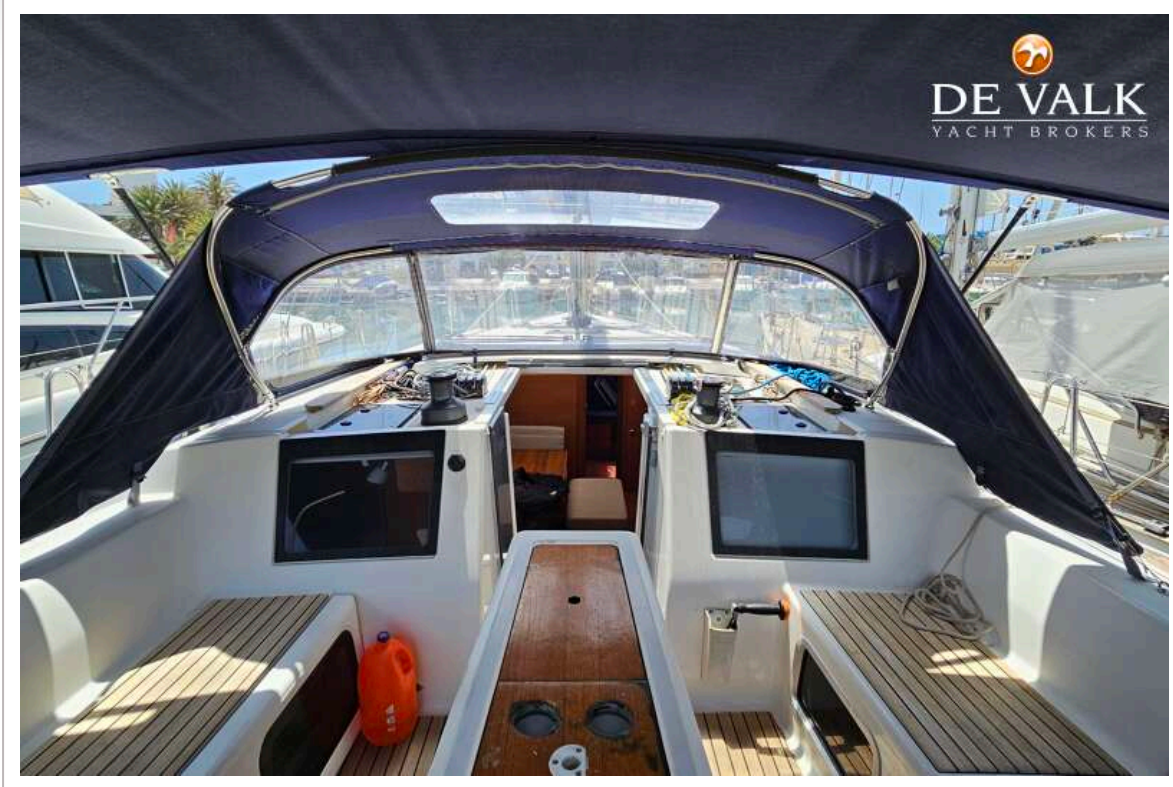

DUFOUR 460 GRAND LARGE