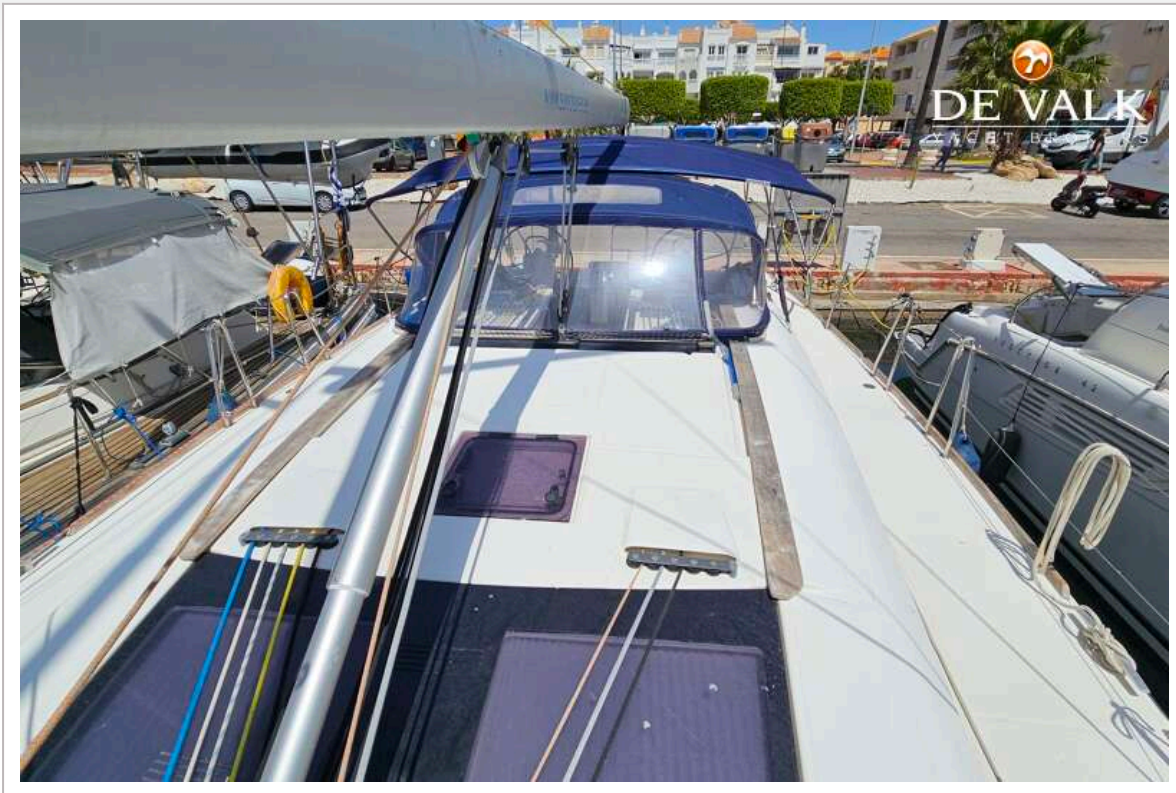

DUFOUR 460 GRAND LARGE