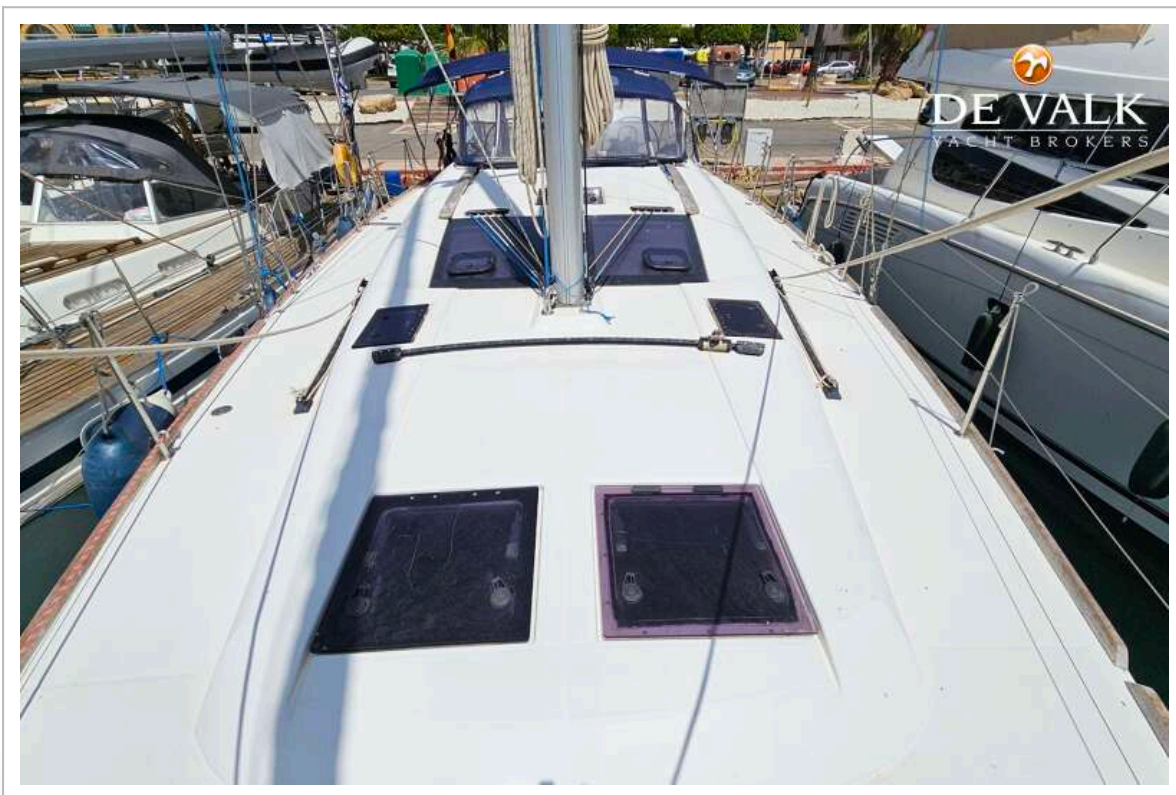

DUFOUR 460 GRAND LARGE