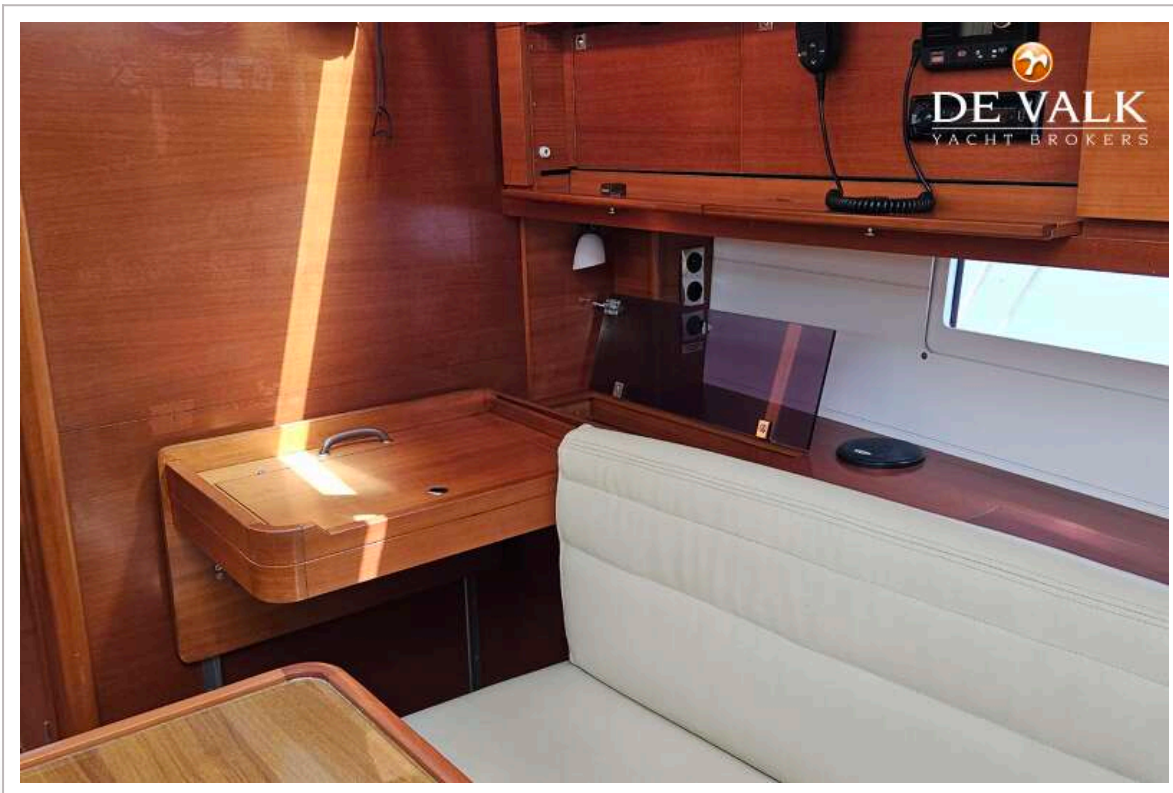

DUFOUR 460 GRAND LARGE