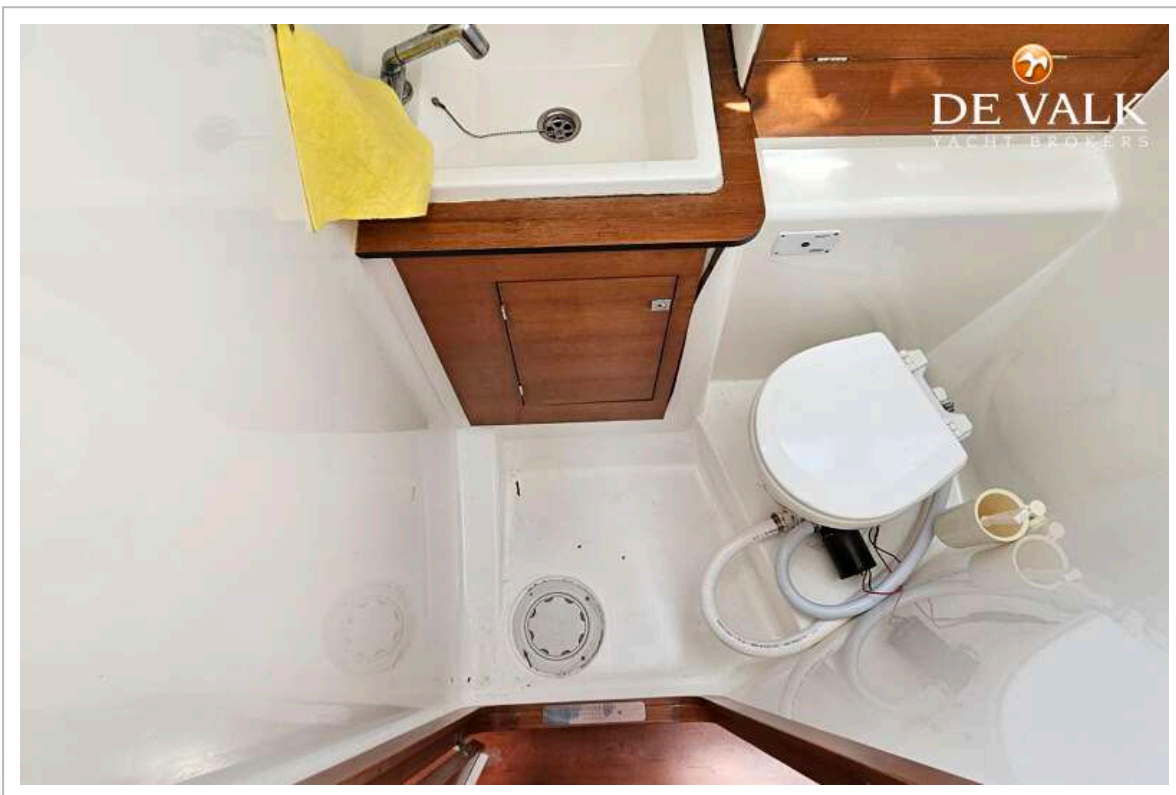

DUFOUR 460 GRAND LARGE