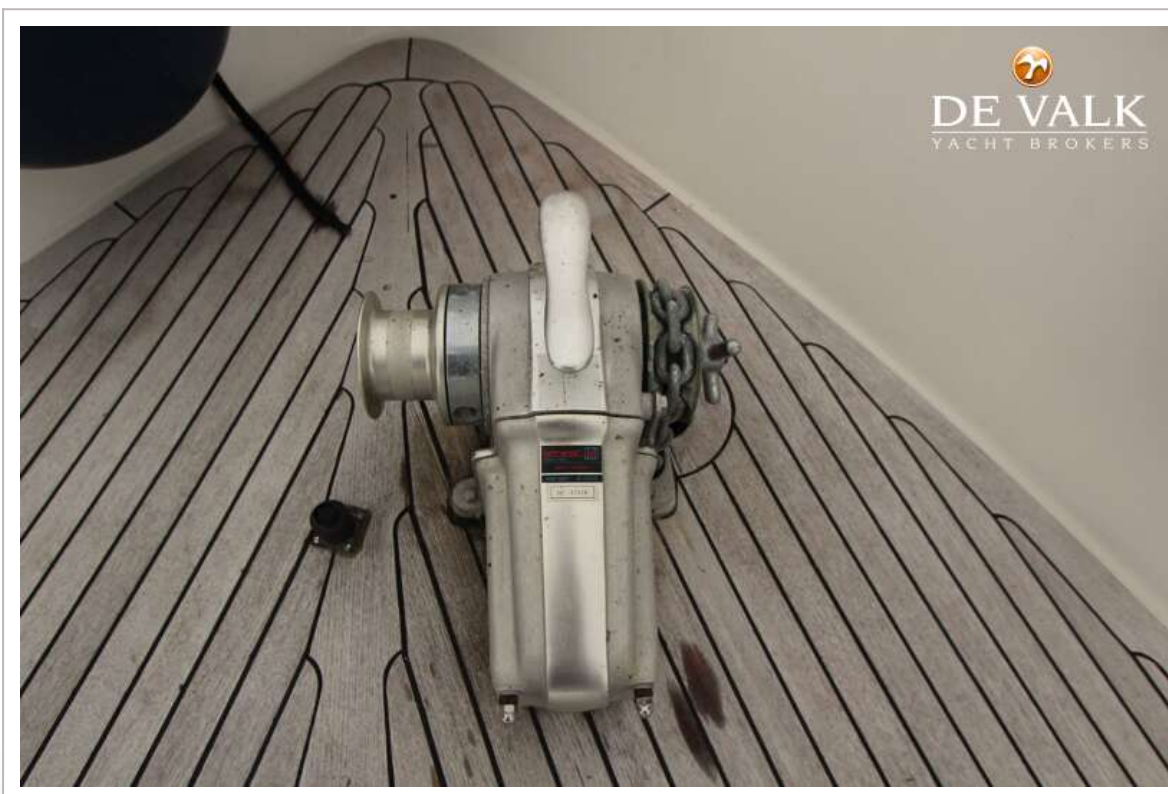

VRIPACK BERMUDA KOTTER 1300