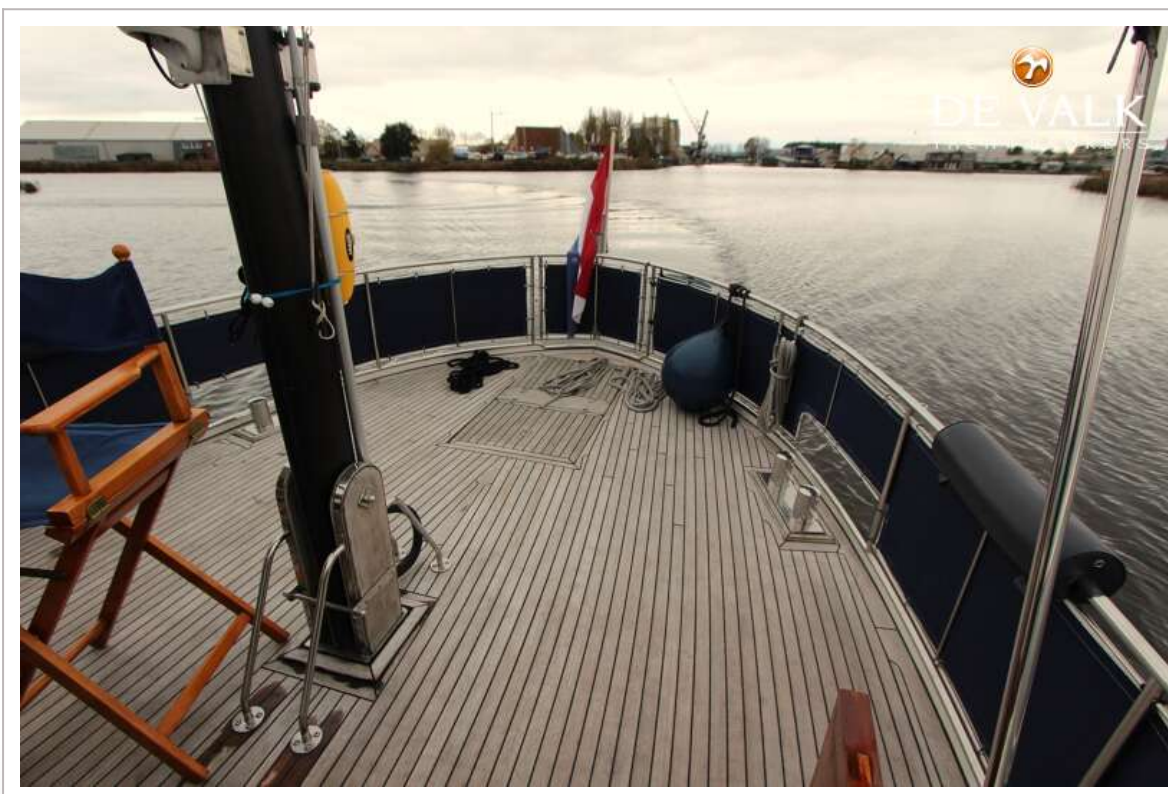

VRIPACK BERMUDA KOTTER 1300