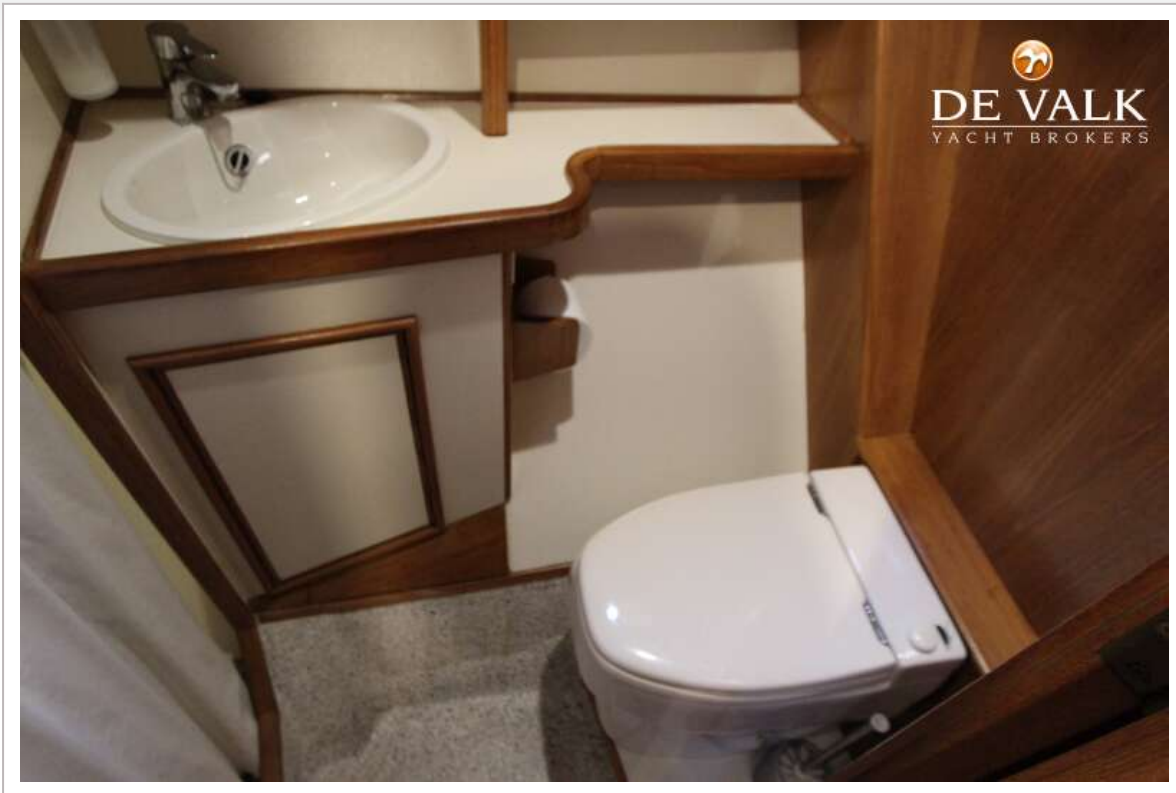

VRIPACK BERMUDA KOTTER 1300