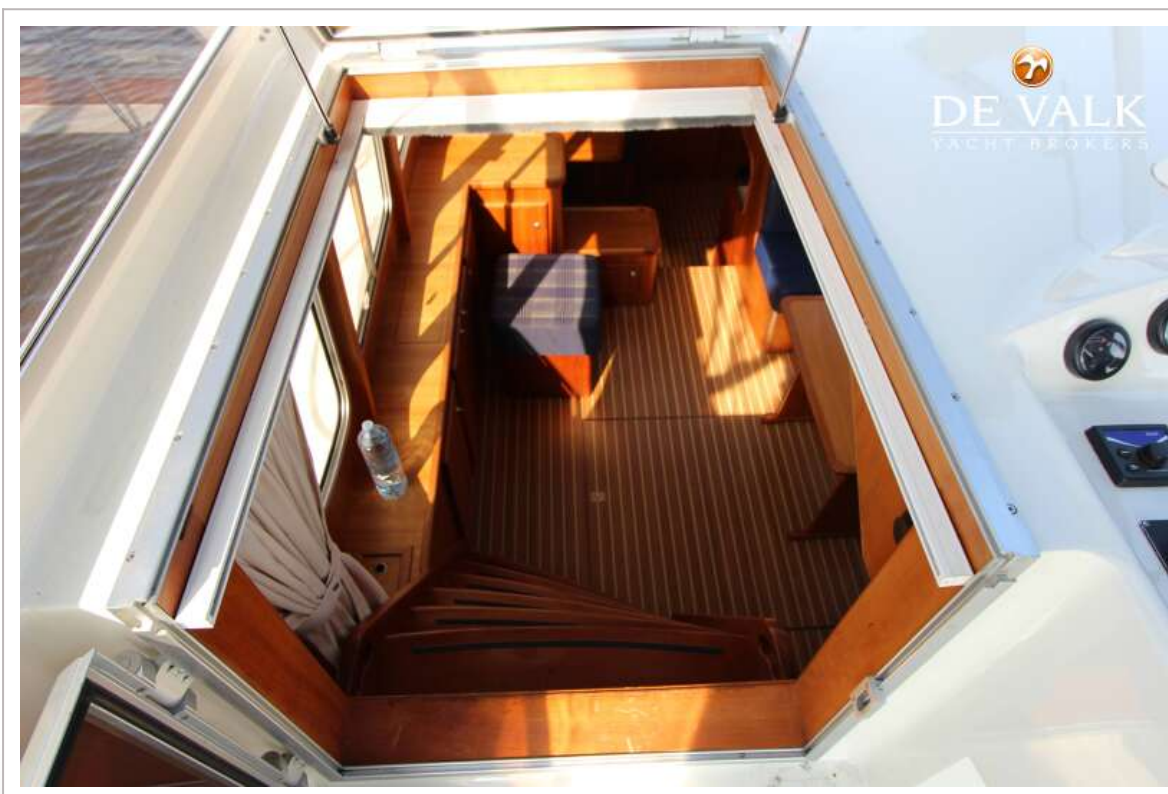

ABIM CLASSIC 118 XL