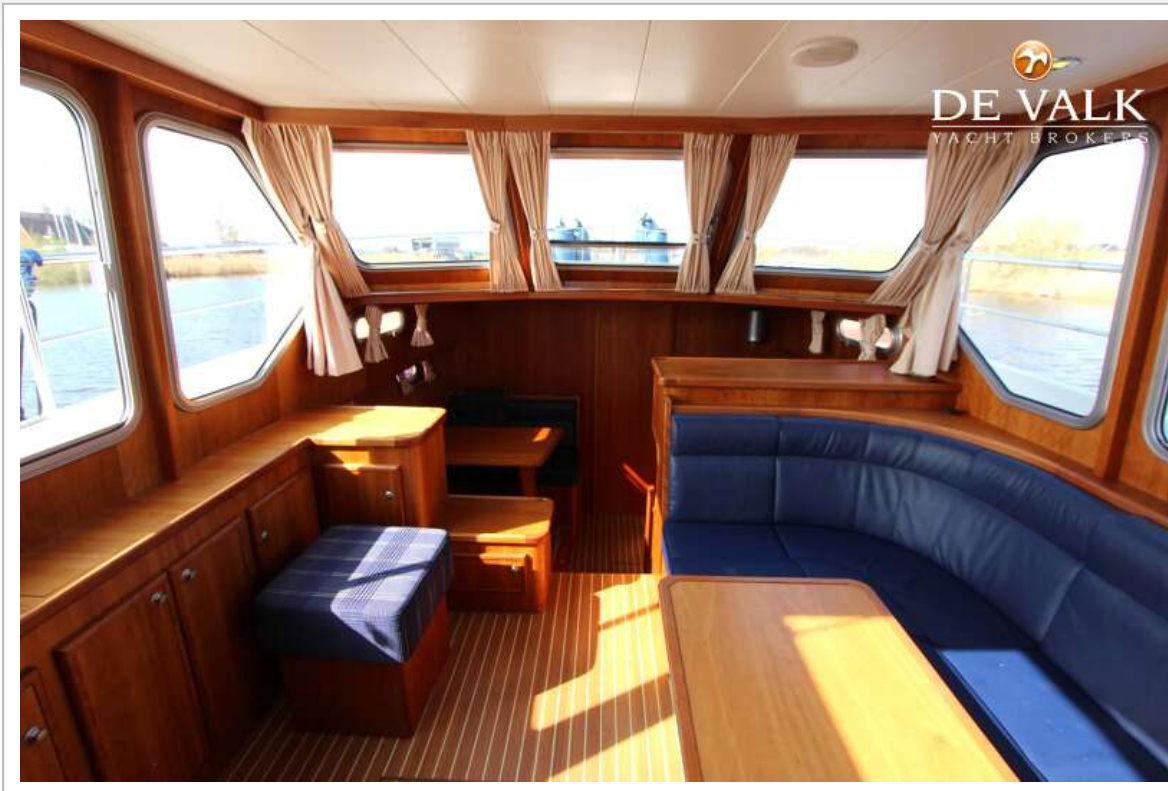

ABIM CLASSIC 118 XL