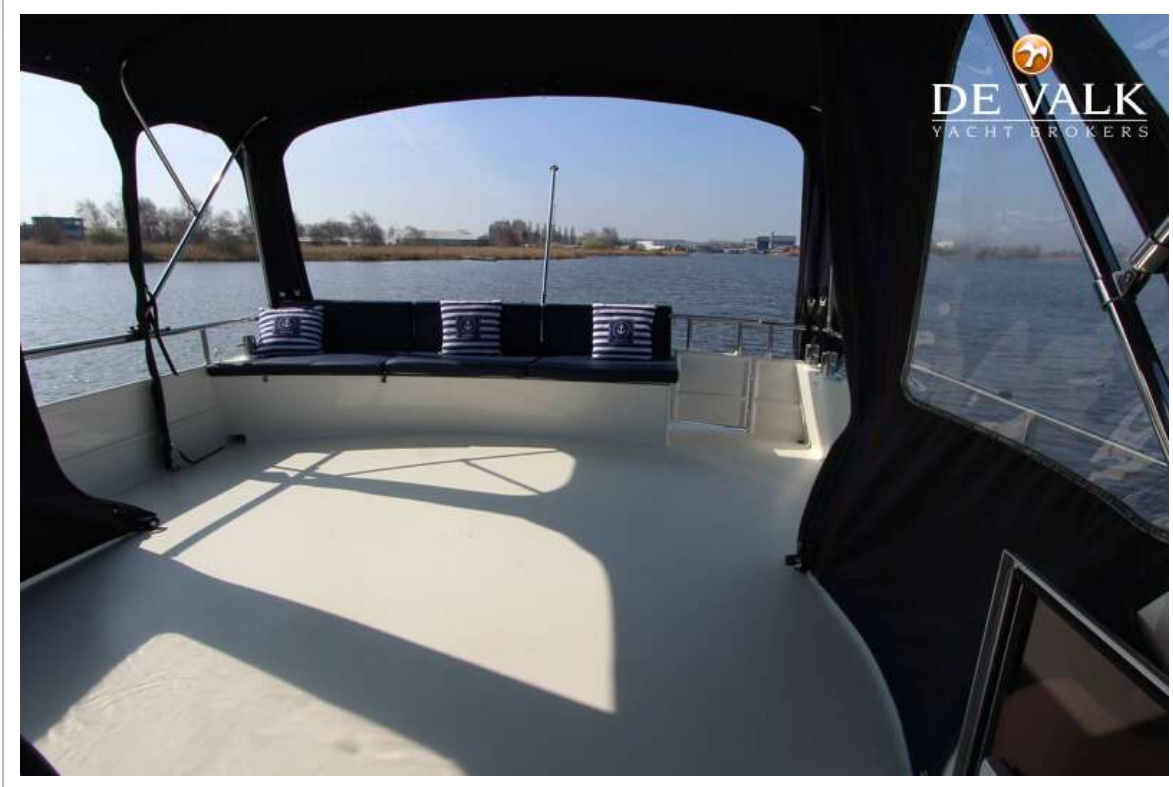

ABIM CLASSIC 118 XL