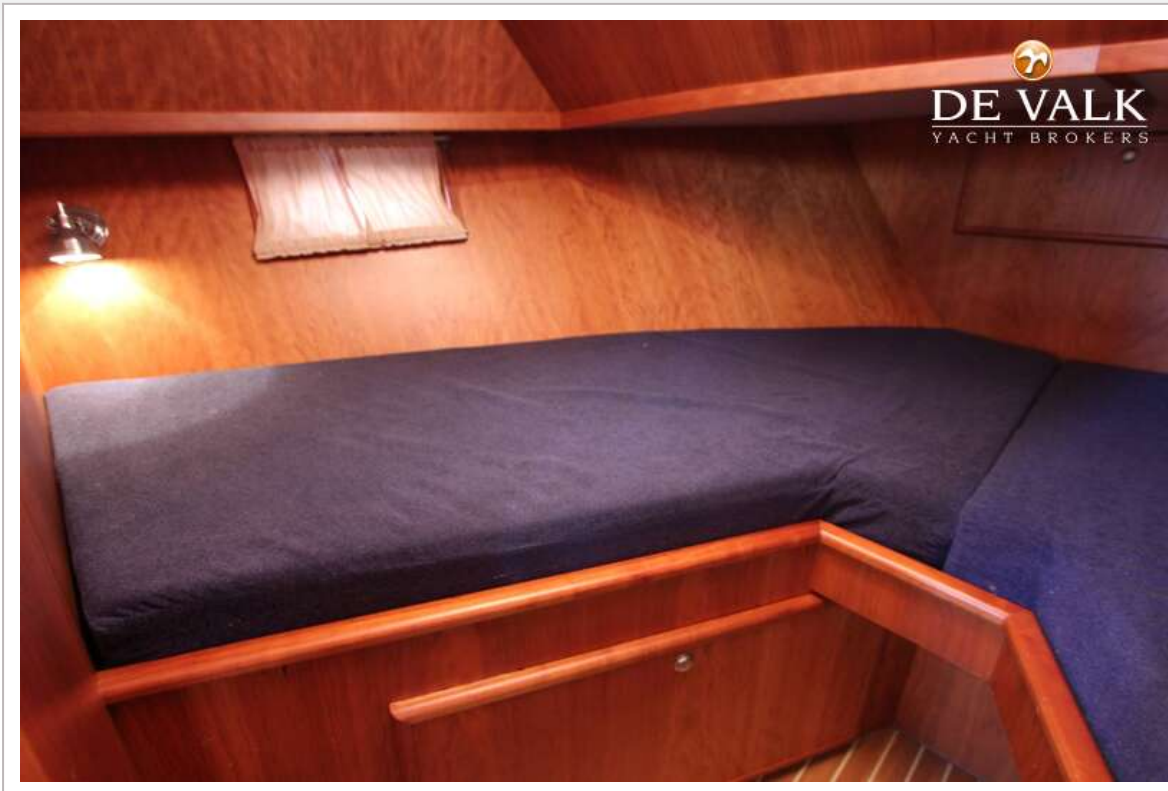

ABIM CLASSIC 118 XL