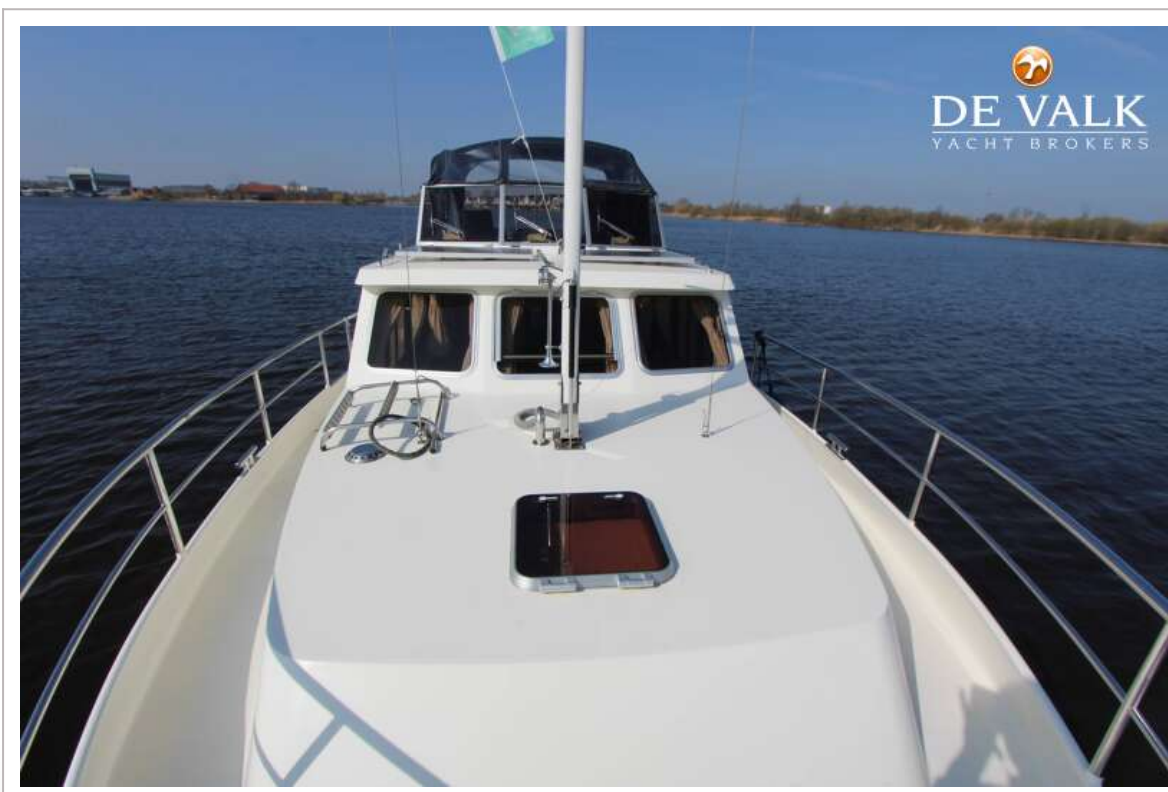

ABIM CLASSIC 118 XL