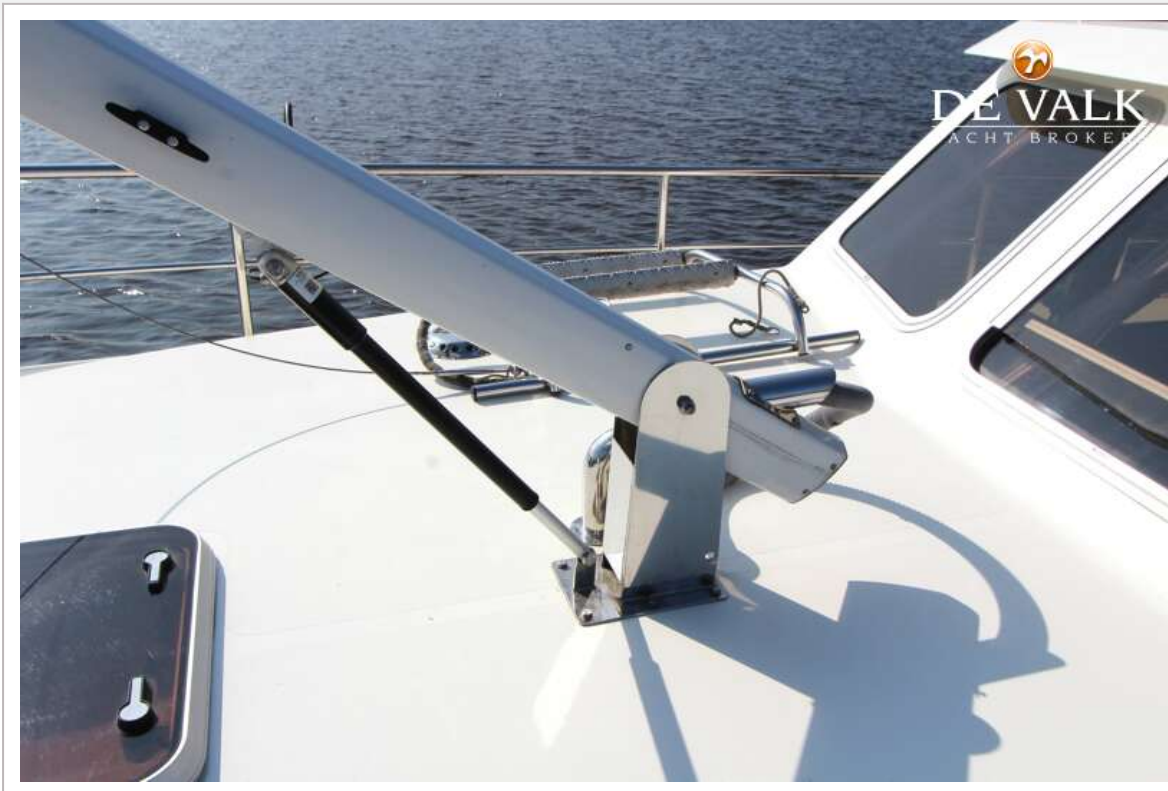

ABIM CLASSIC 118 XL