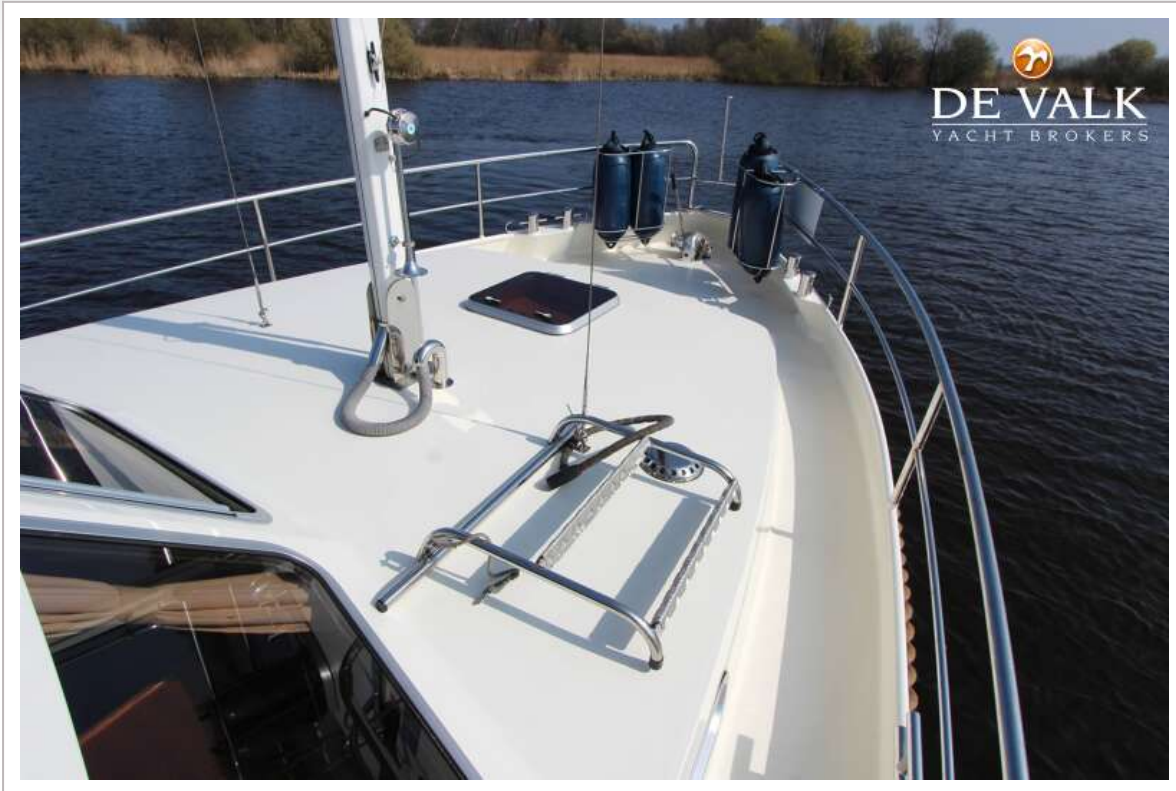

ABIM CLASSIC 118 XL