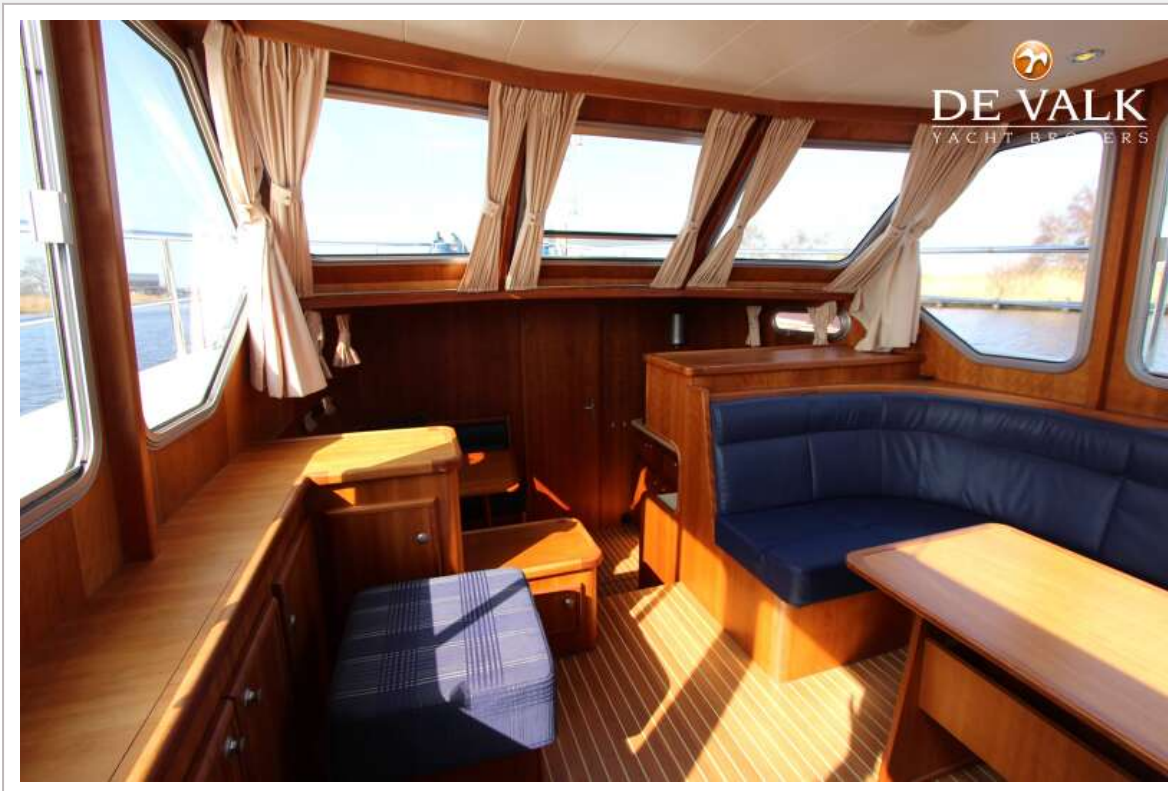

ABIM CLASSIC 118 XL