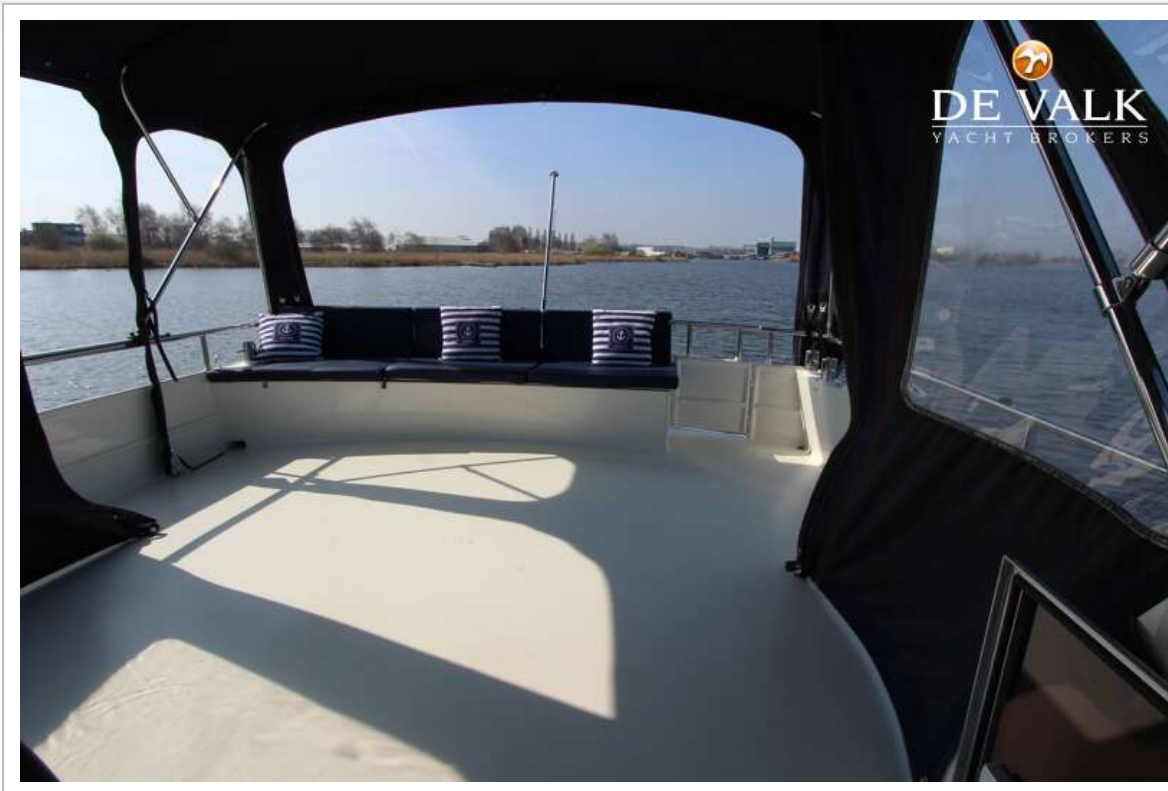

ABIM CLASSIC 118 XL