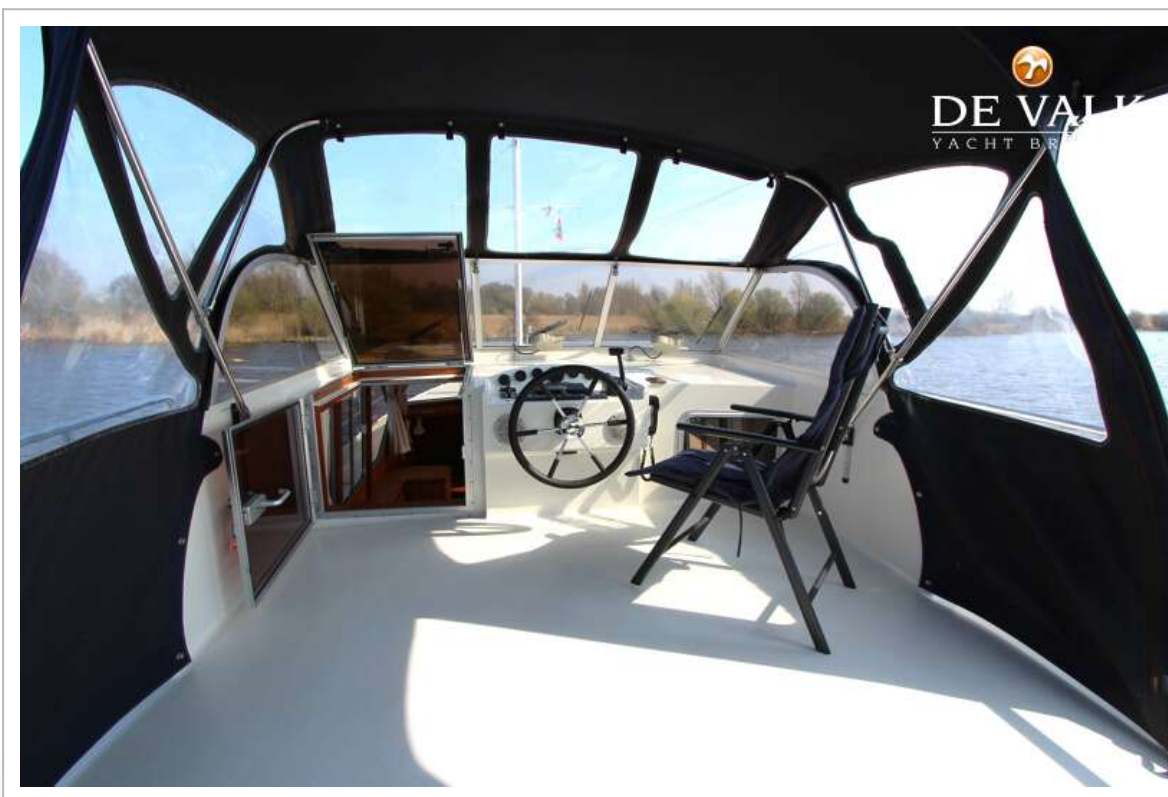

ABIM CLASSIC 118 XL