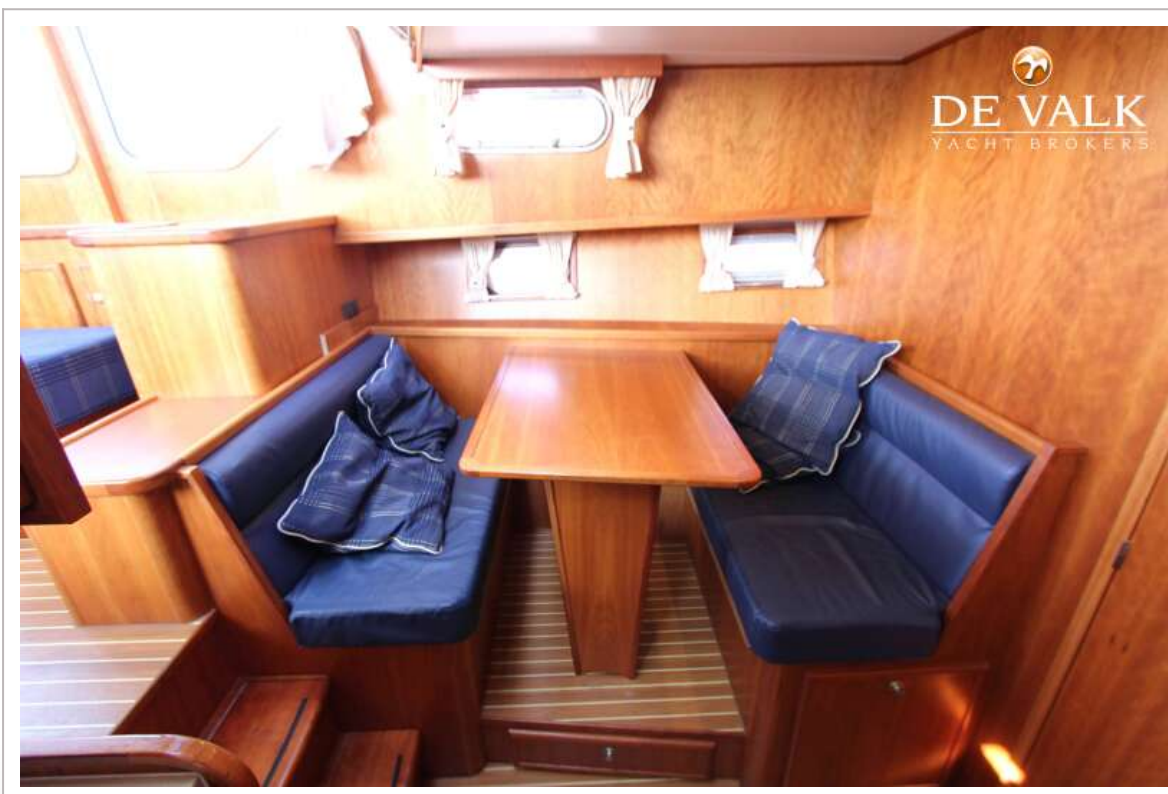

ABIM CLASSIC 118 XL