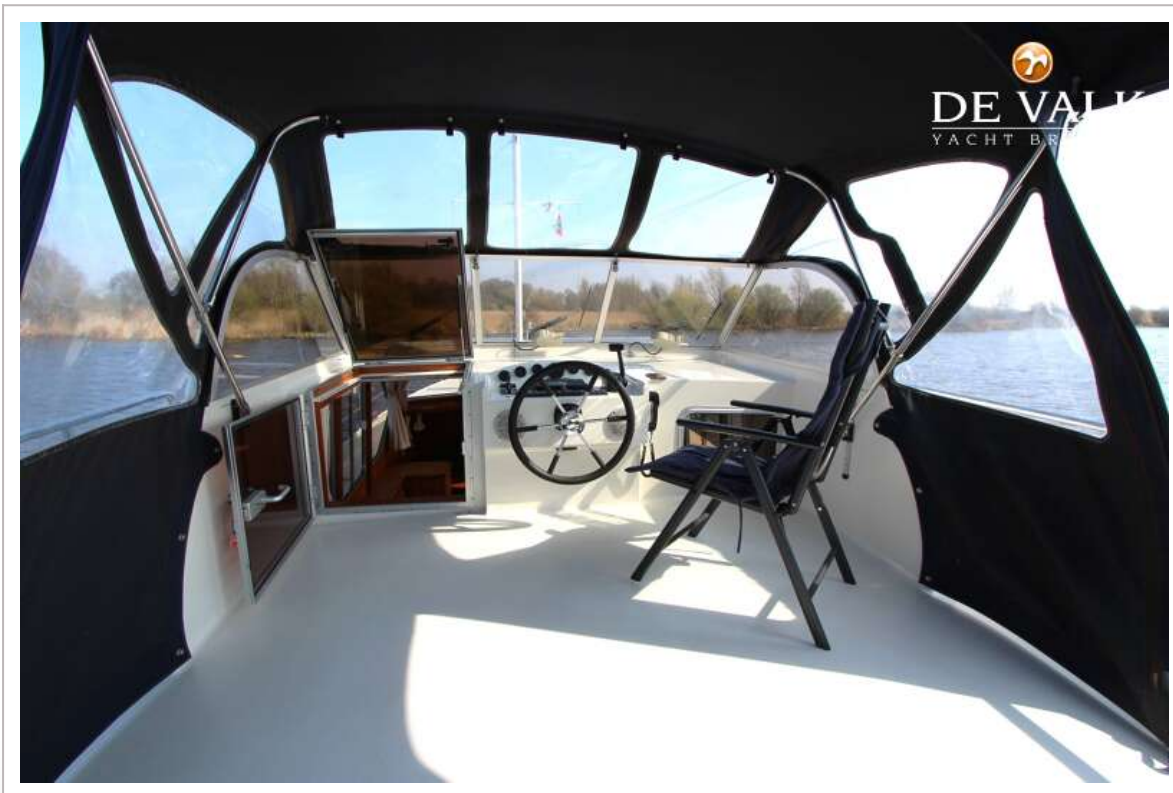

ABIM CLASSIC 118 XL