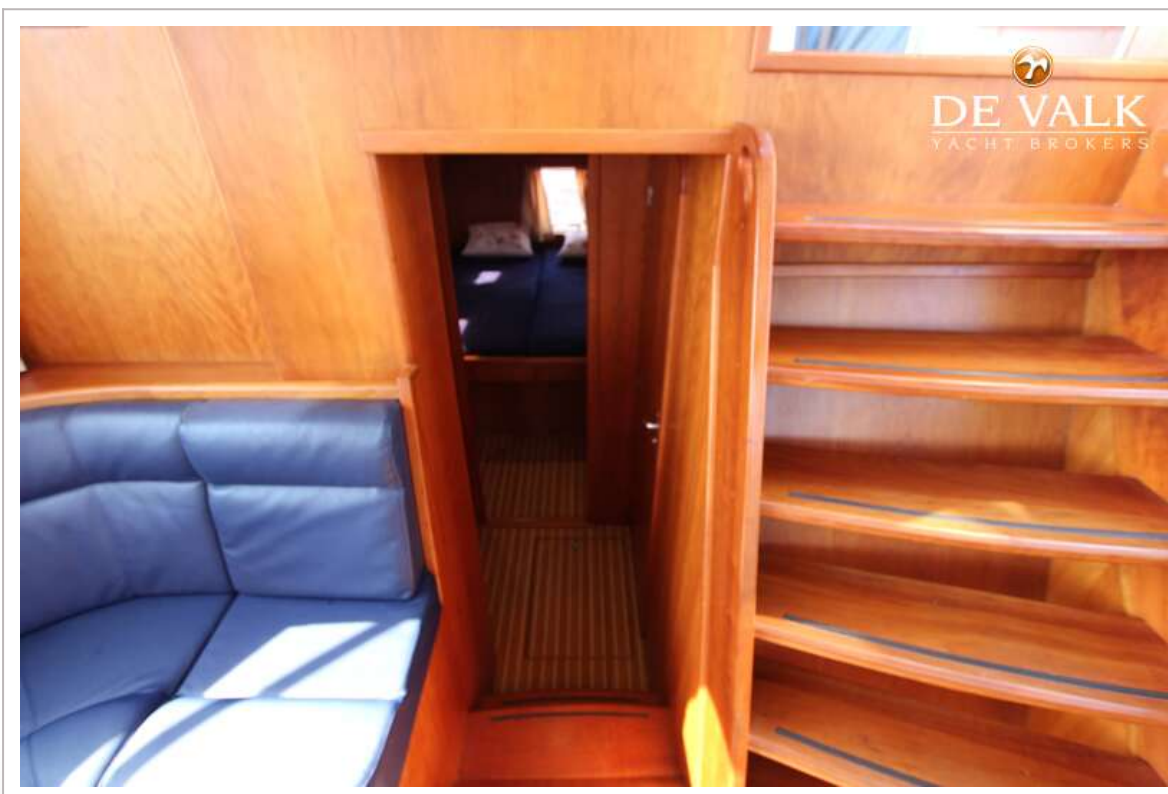

ABIM CLASSIC 118 XL