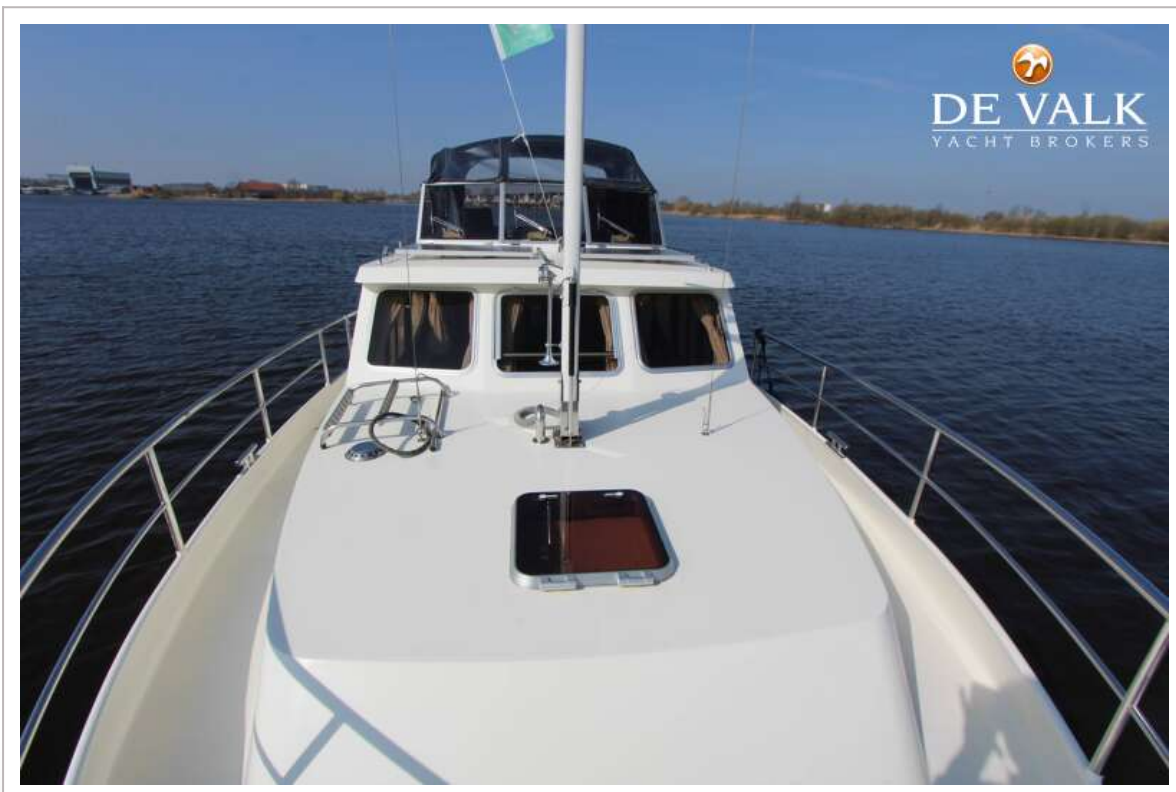

ABIM CLASSIC 118 XL