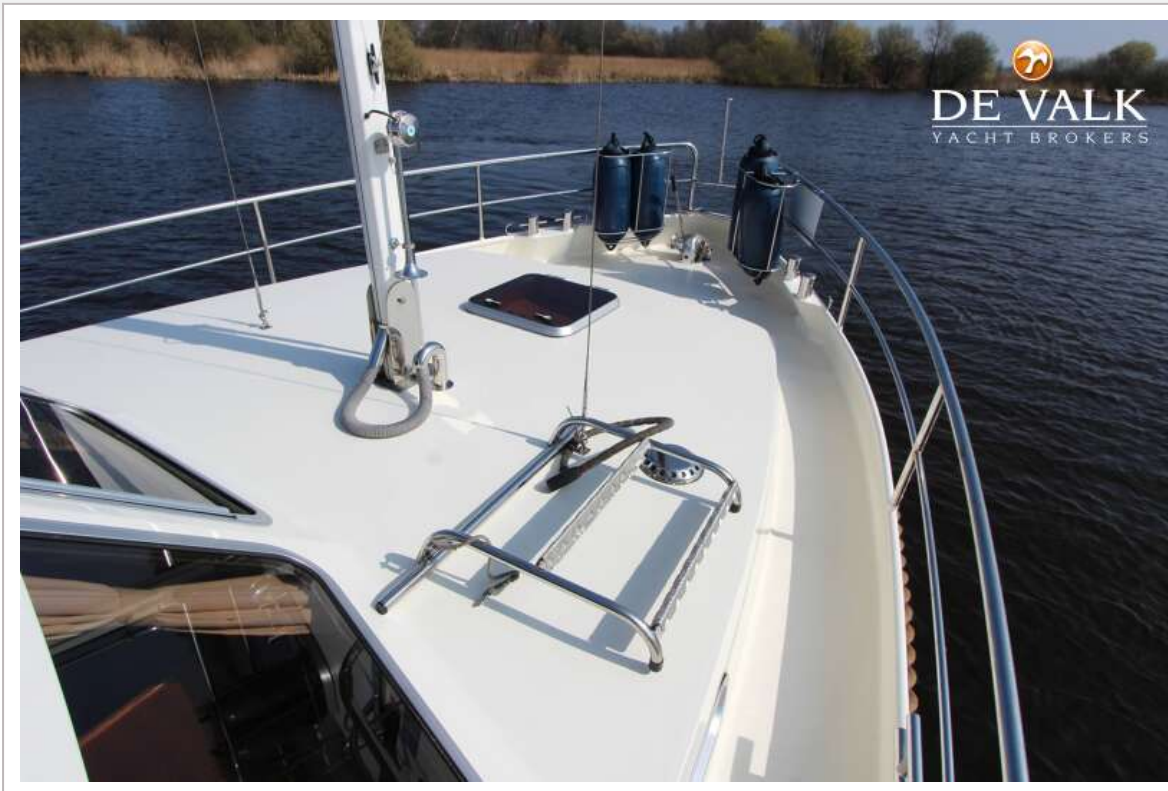

ABIM CLASSIC 118 XL