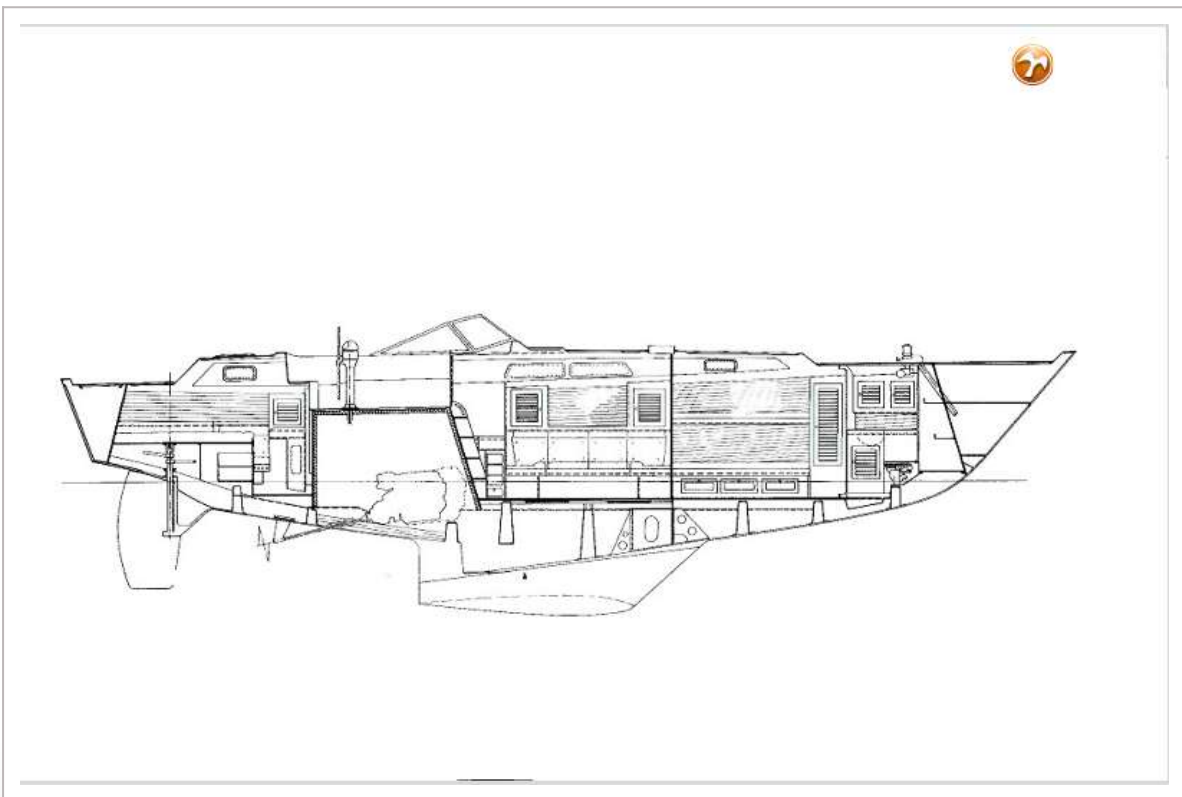

HALBERG RASSY 45