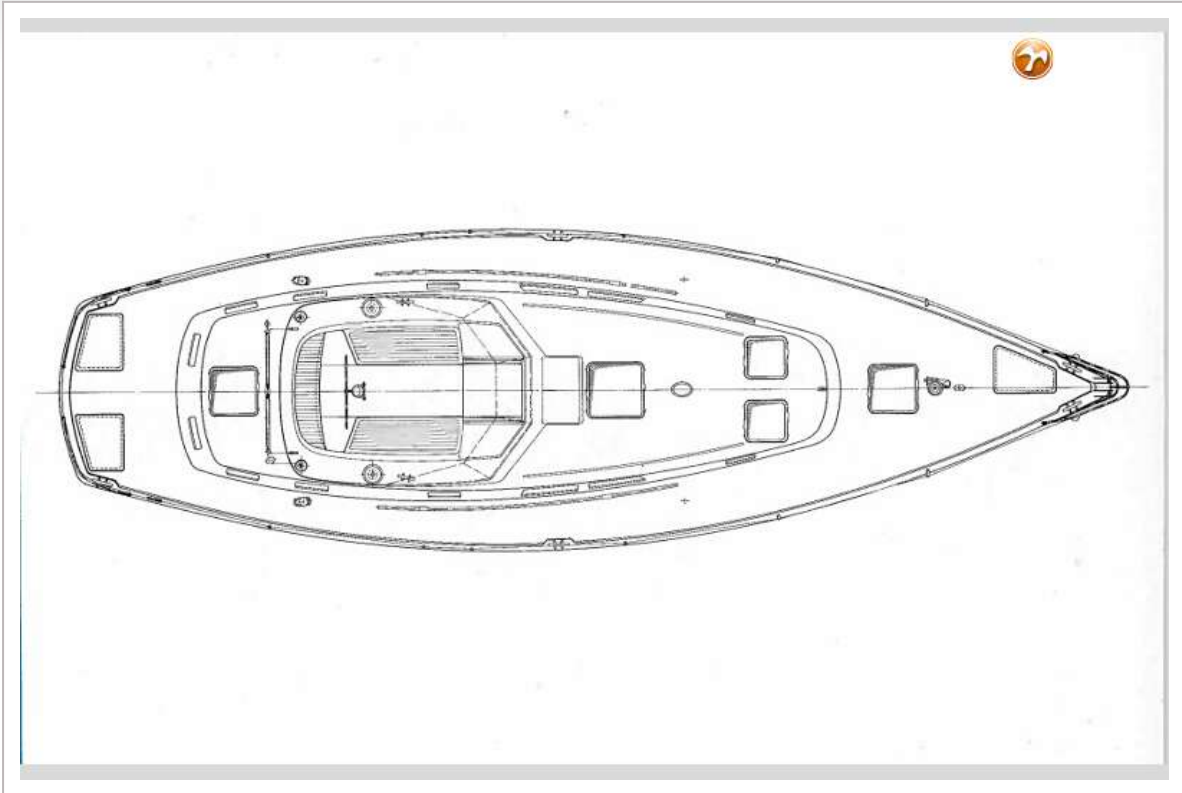

HALBERG RASSY 45