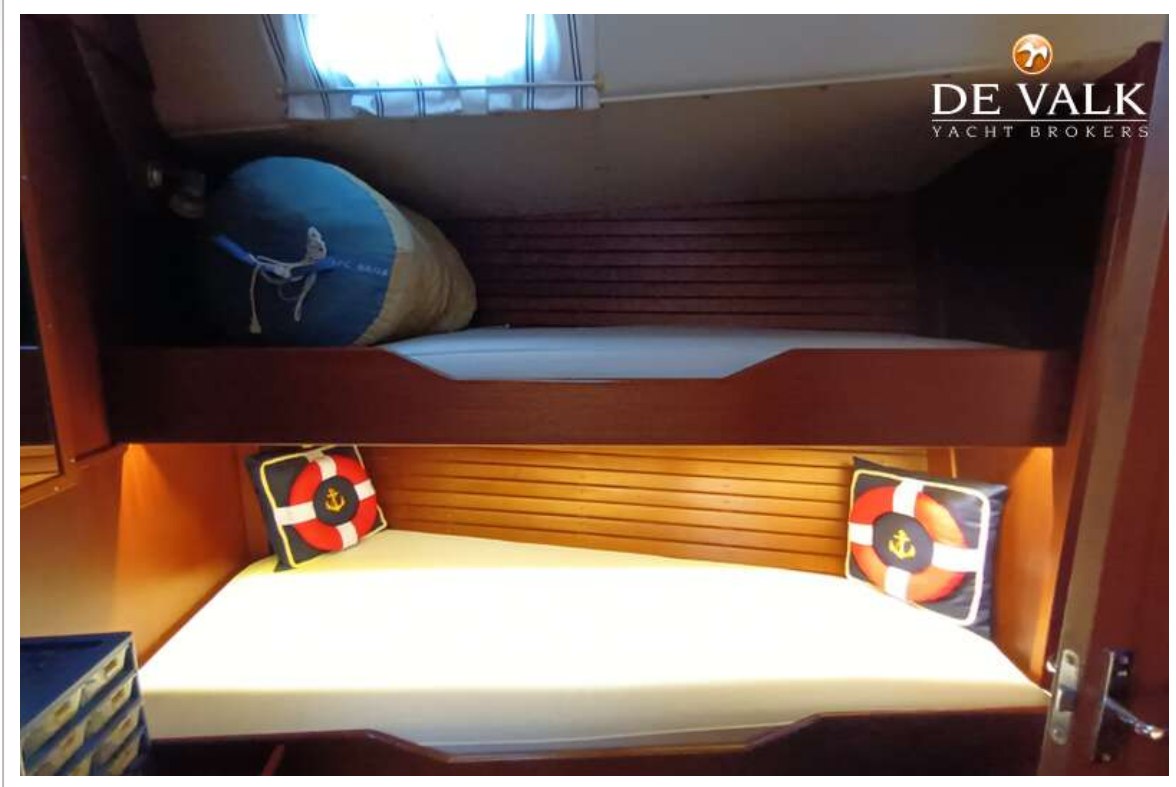

HALLBERG RASSY 45