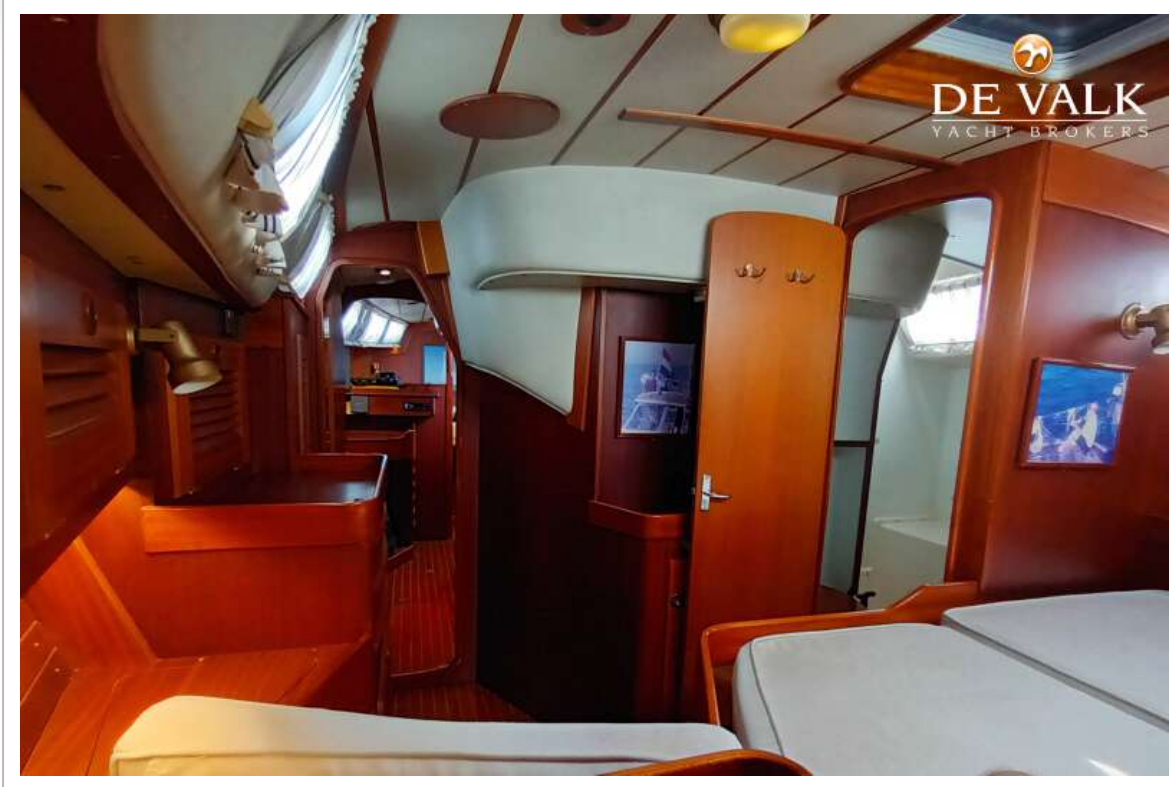

HALLBERG RASSY 45