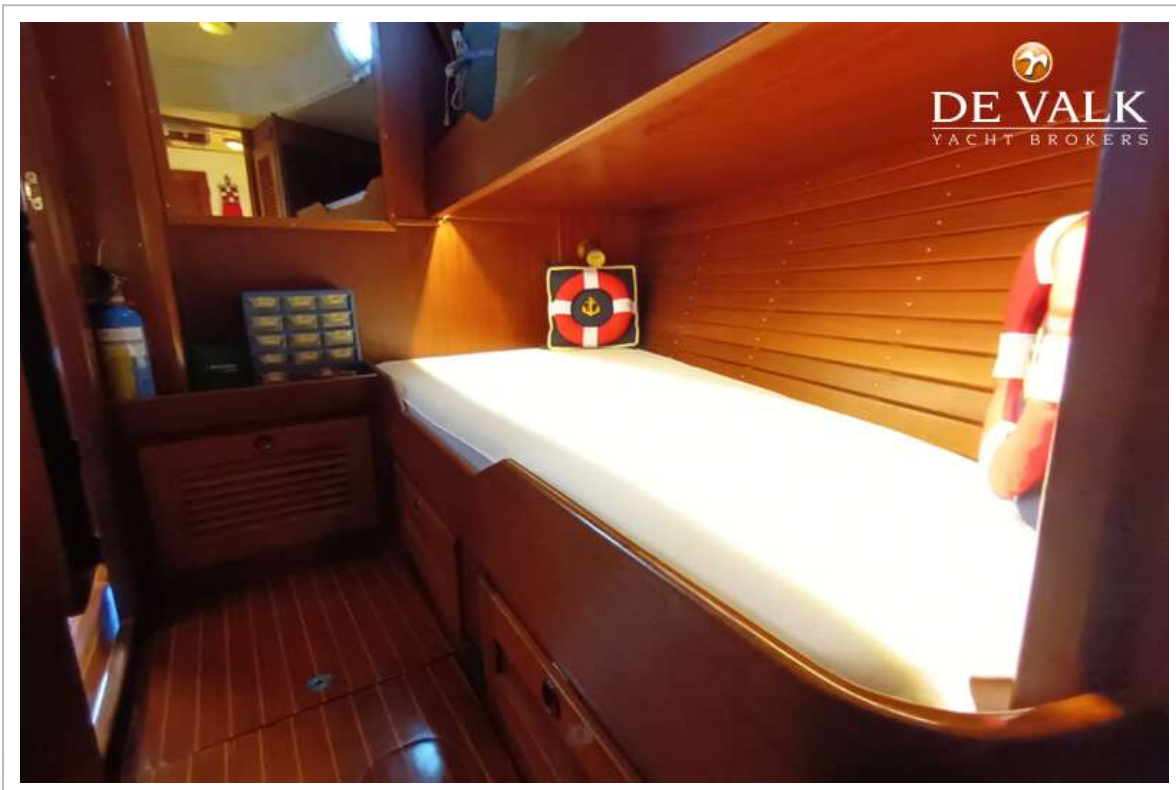

HALLBERG RASSY 45