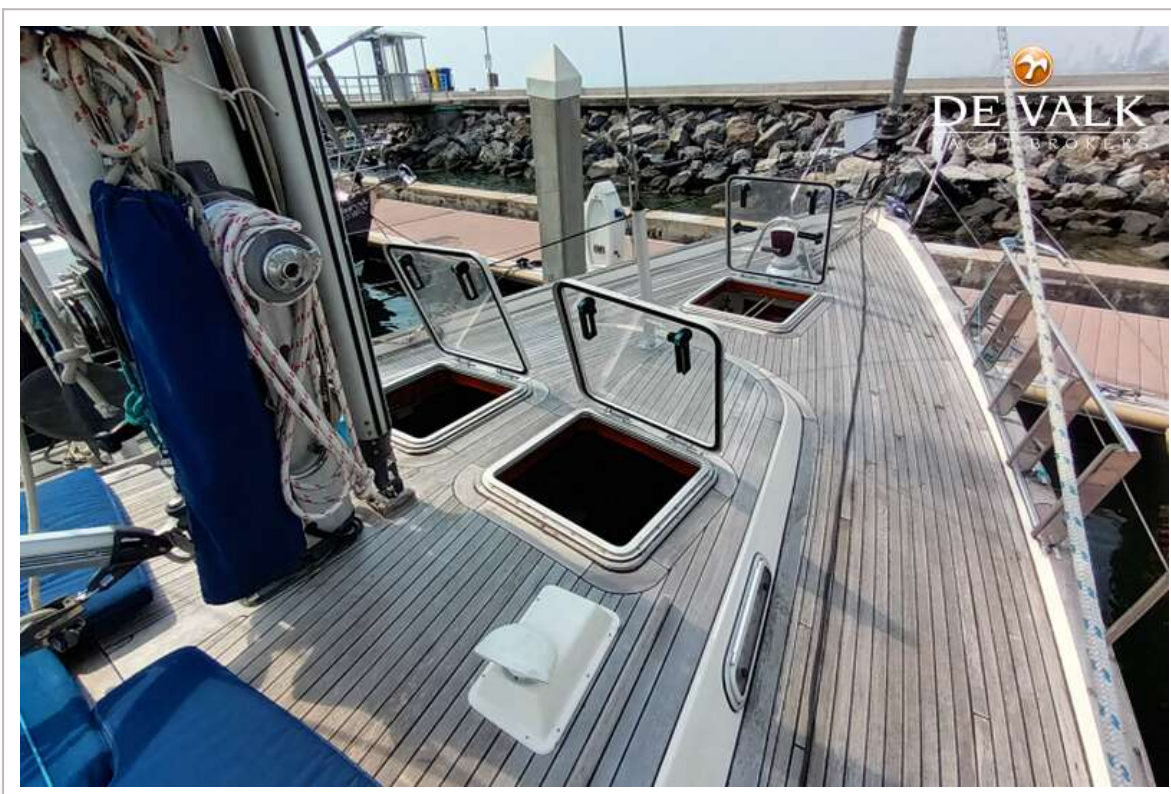

HALLBERG RASSY 45