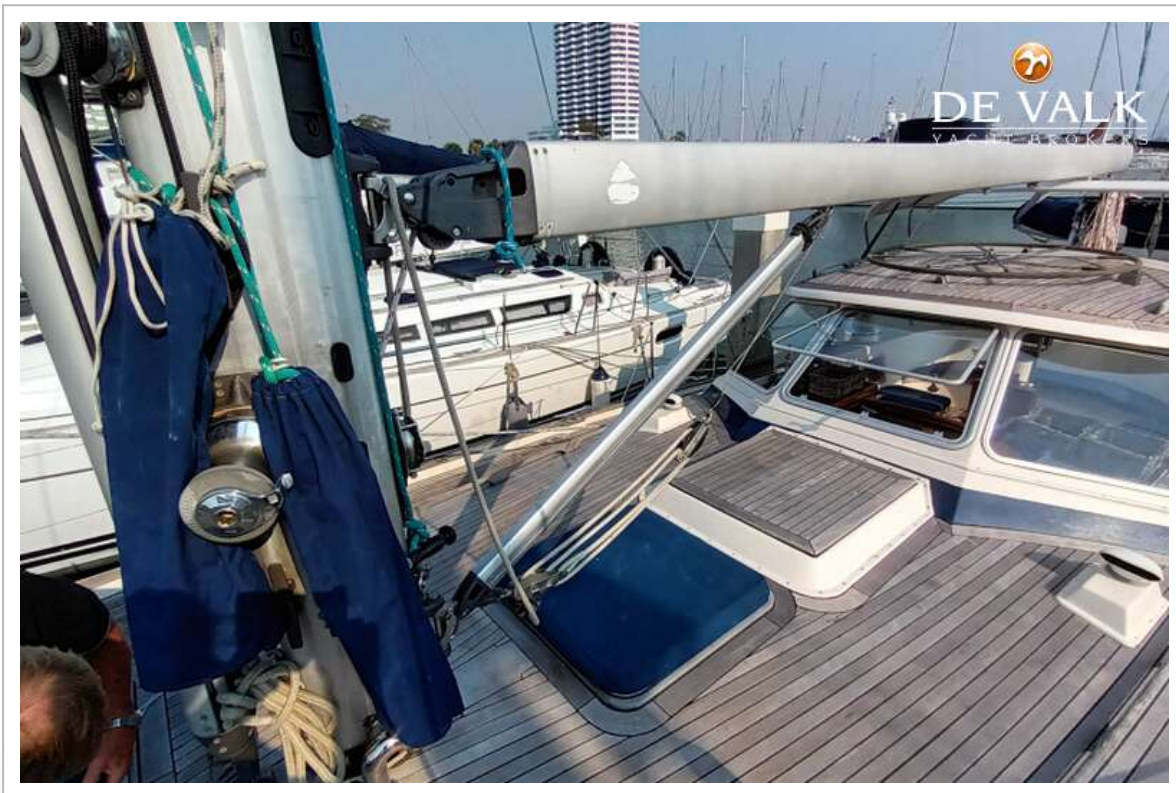

HALLBERG RASSY 45