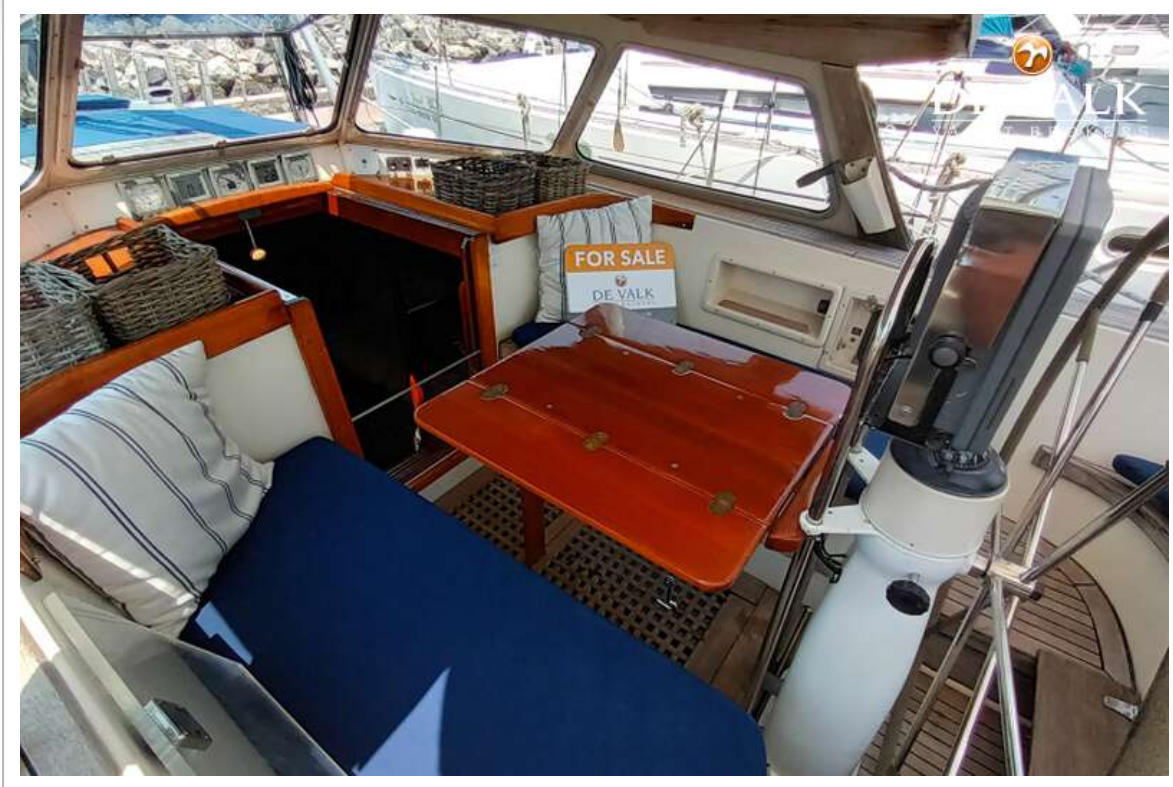

HALLBERG RASSY 45