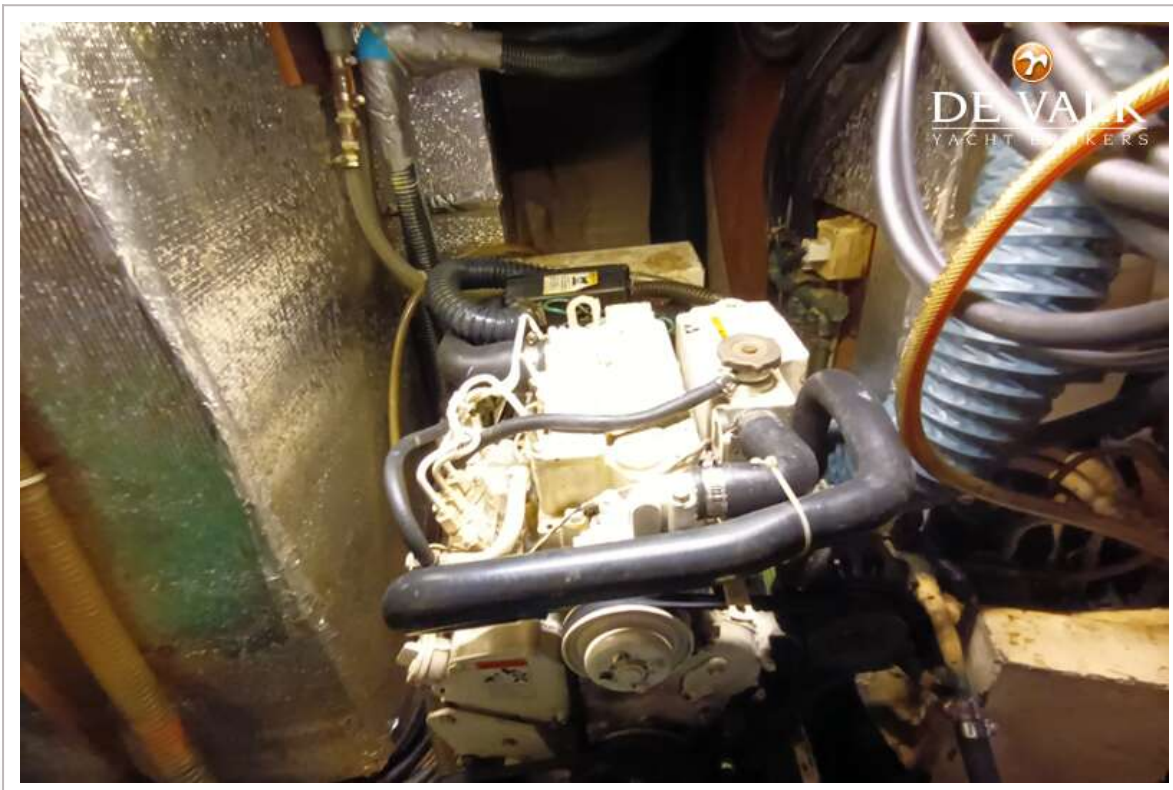

HALLBERG RASSY 45