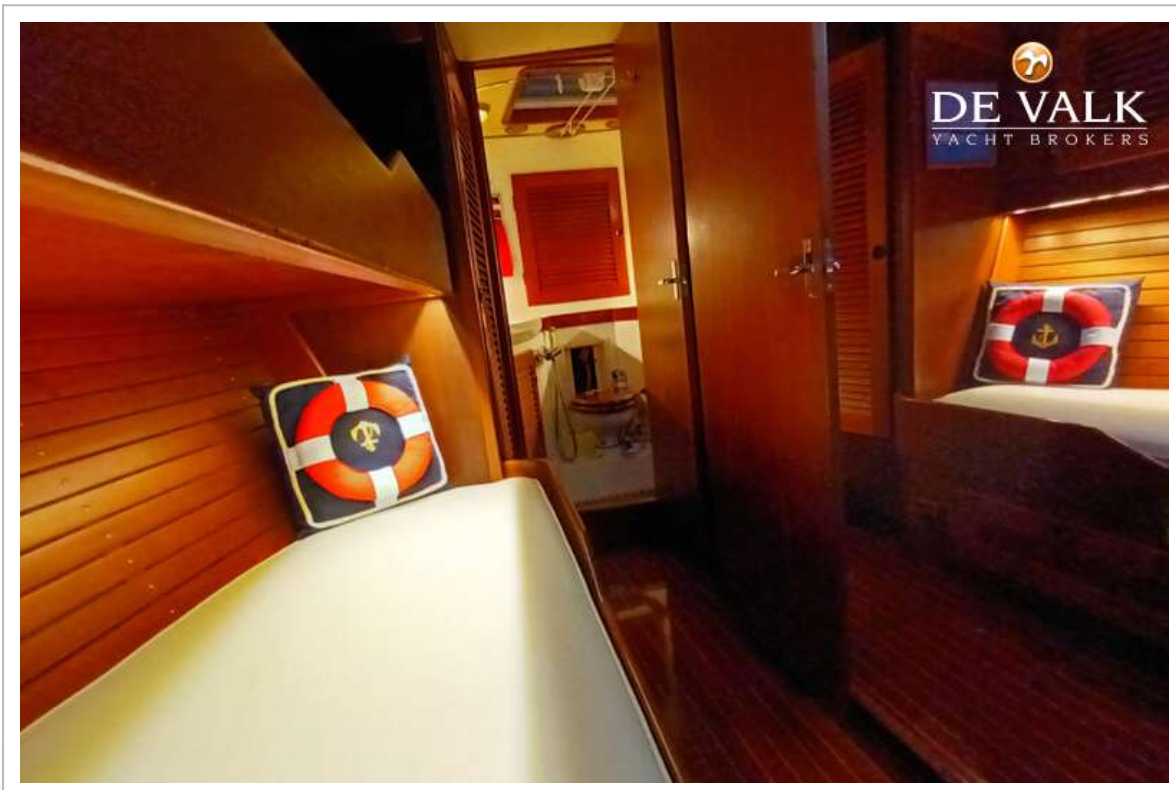

HALLBERG RASSY 45