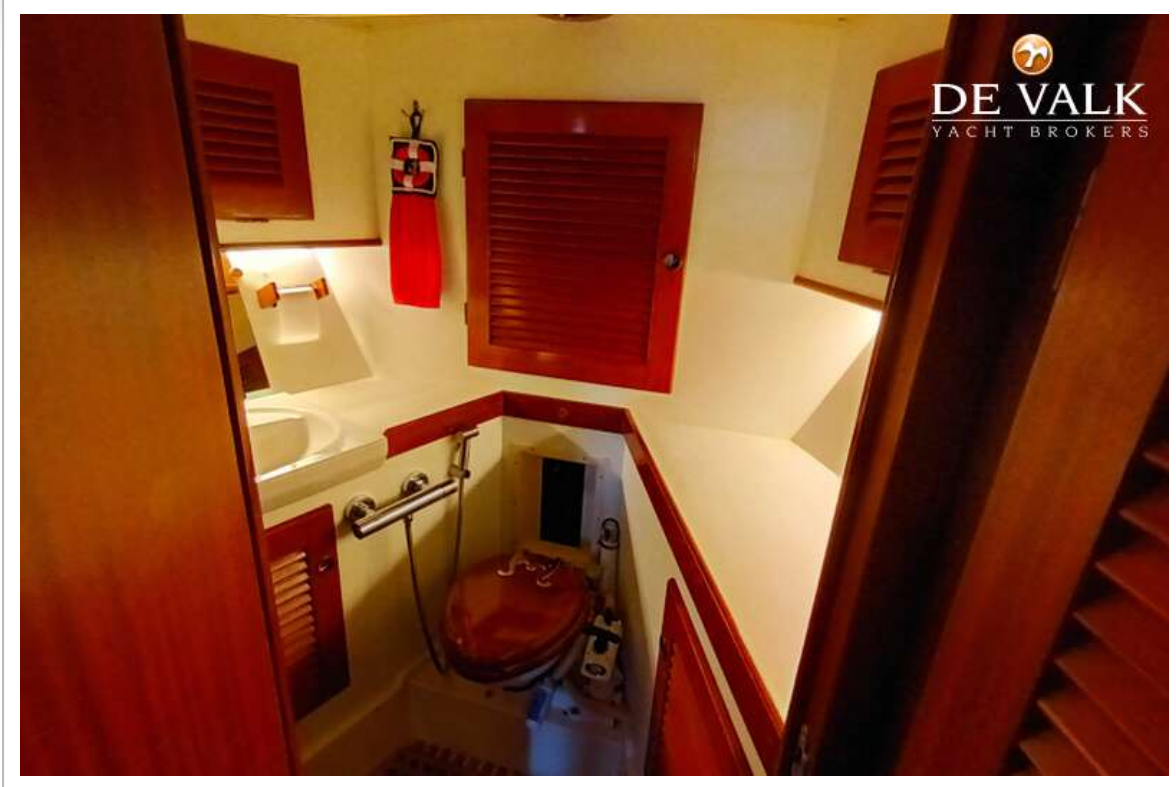

HALLBERG RASSY 45