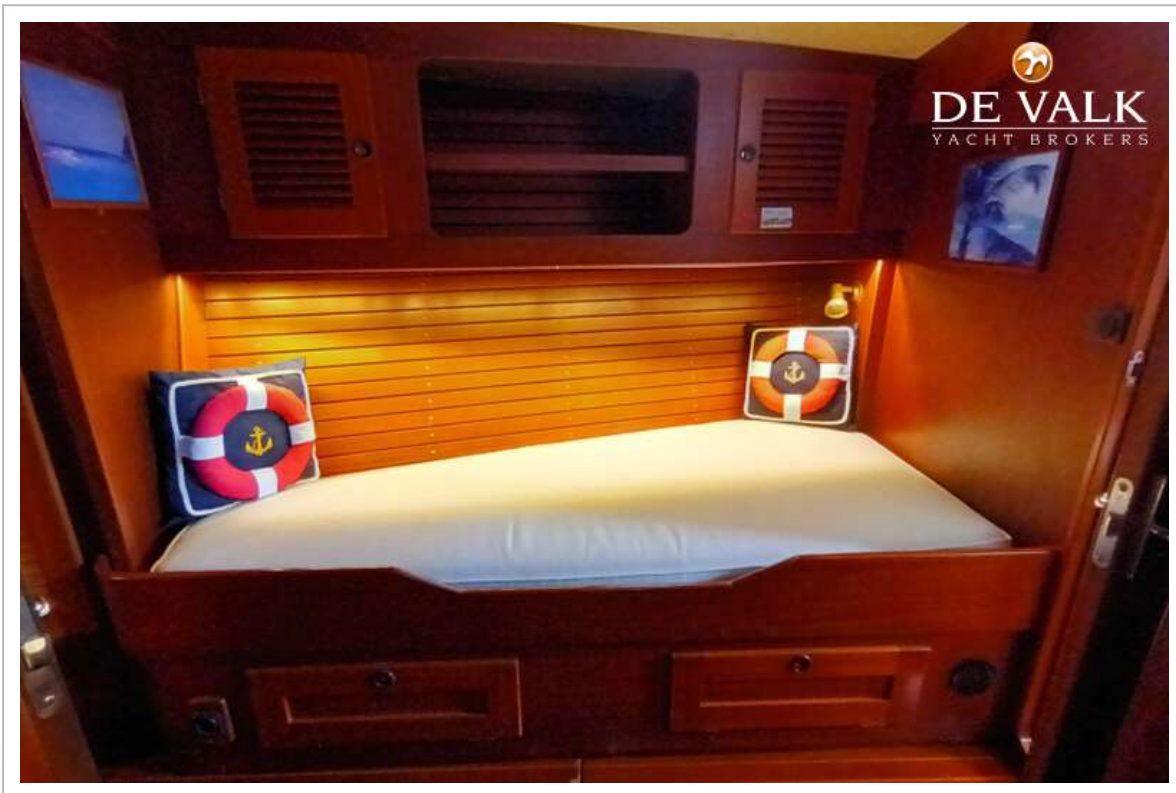

HALLBERG RASSY 45