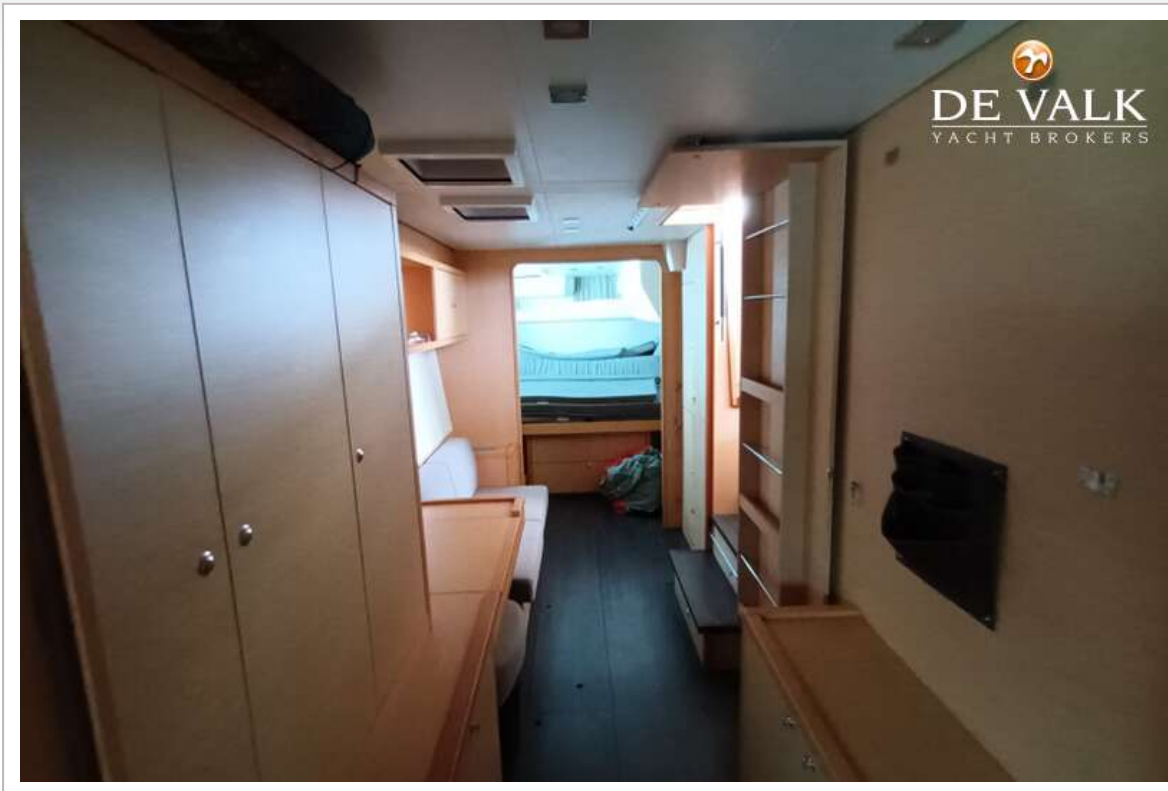

LAGOON 450 F