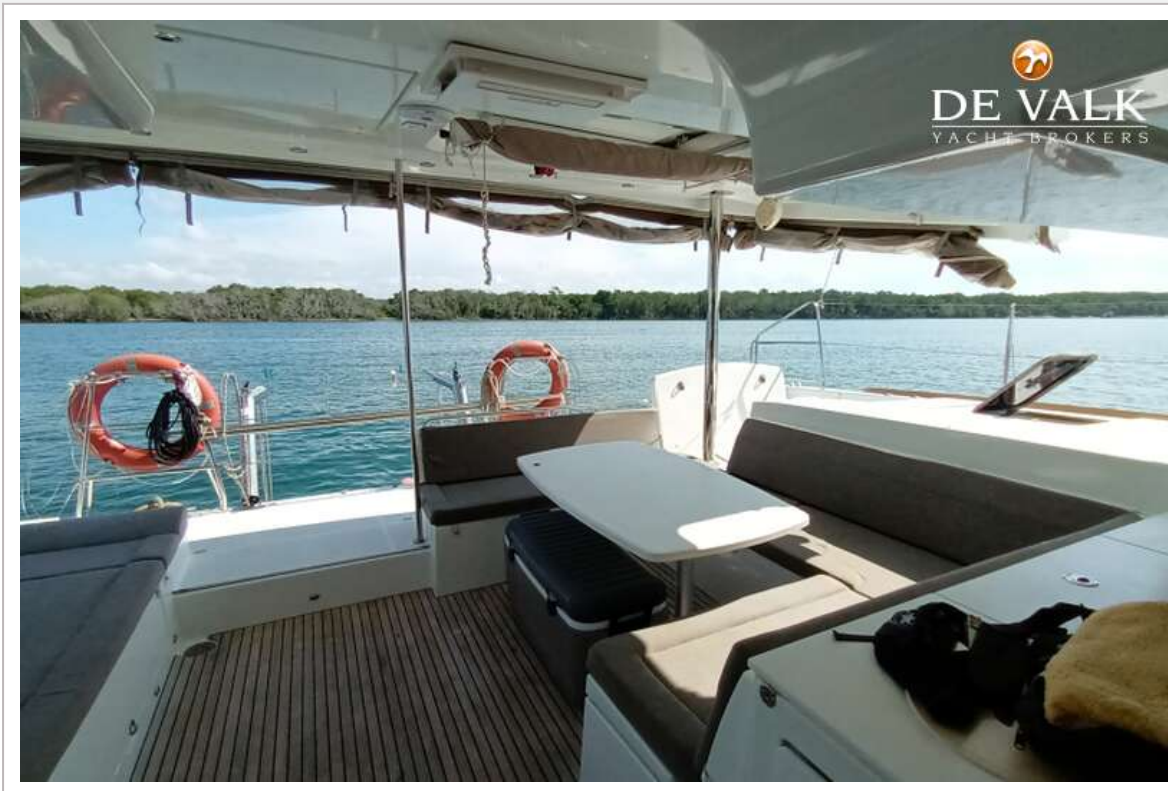

LAGOON 450 F