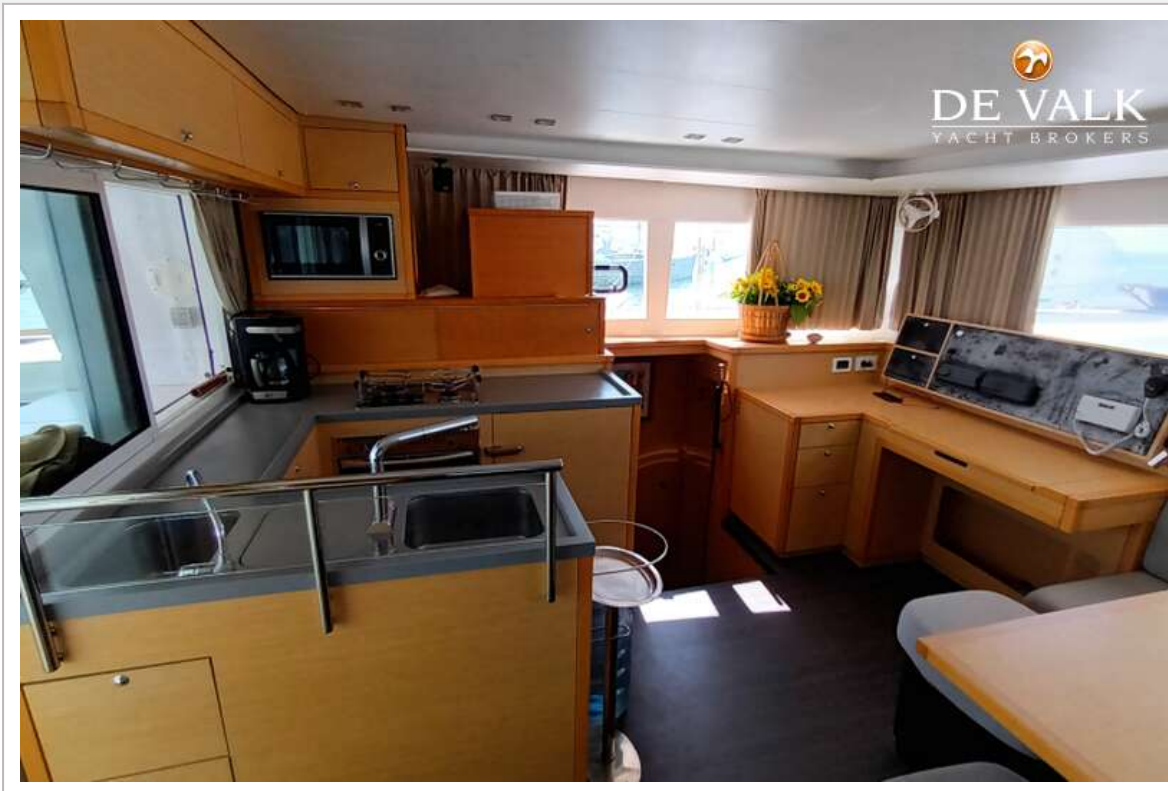

LAGOON 450 F