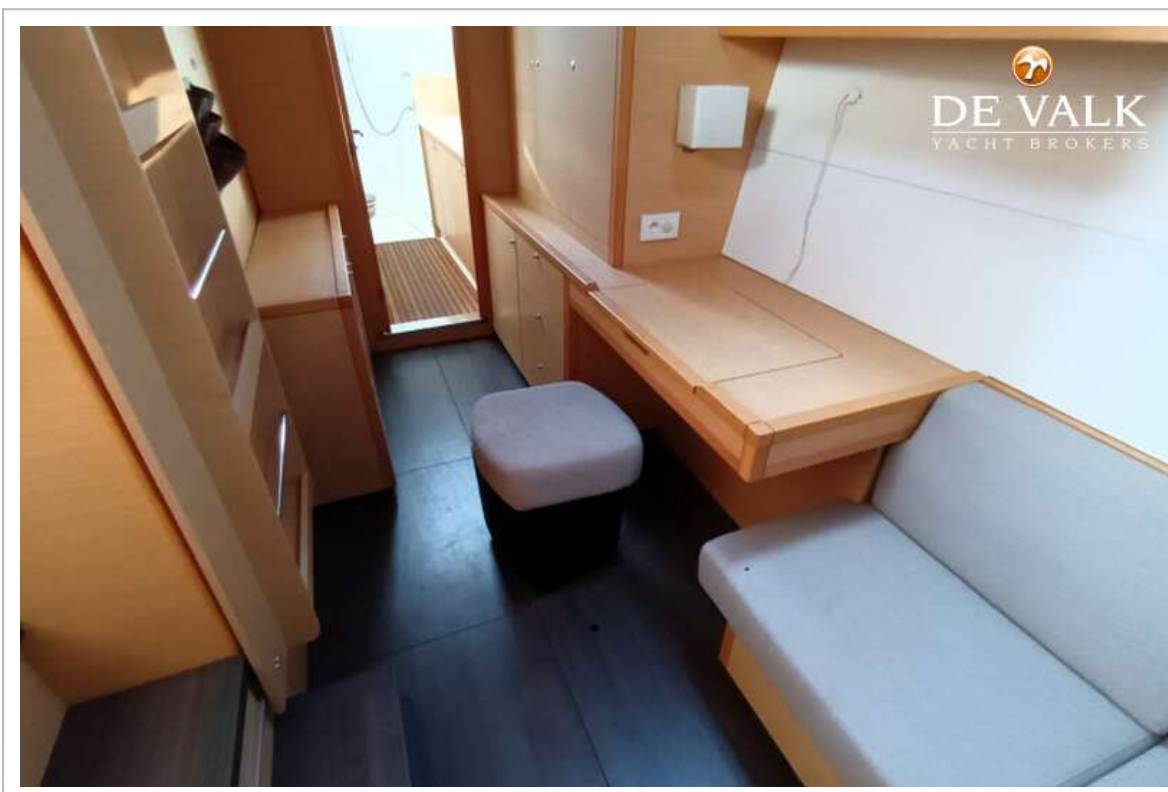

LAGOON 450 F