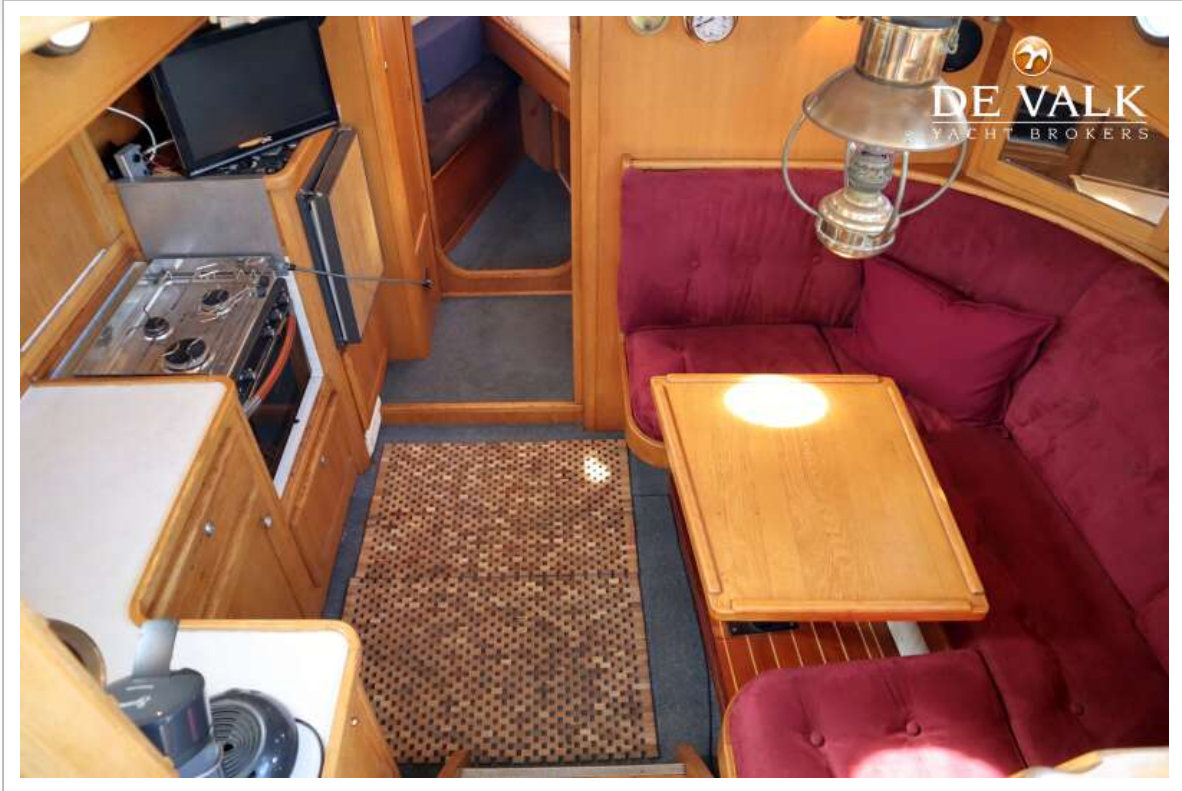

DANISH FLOWER 35