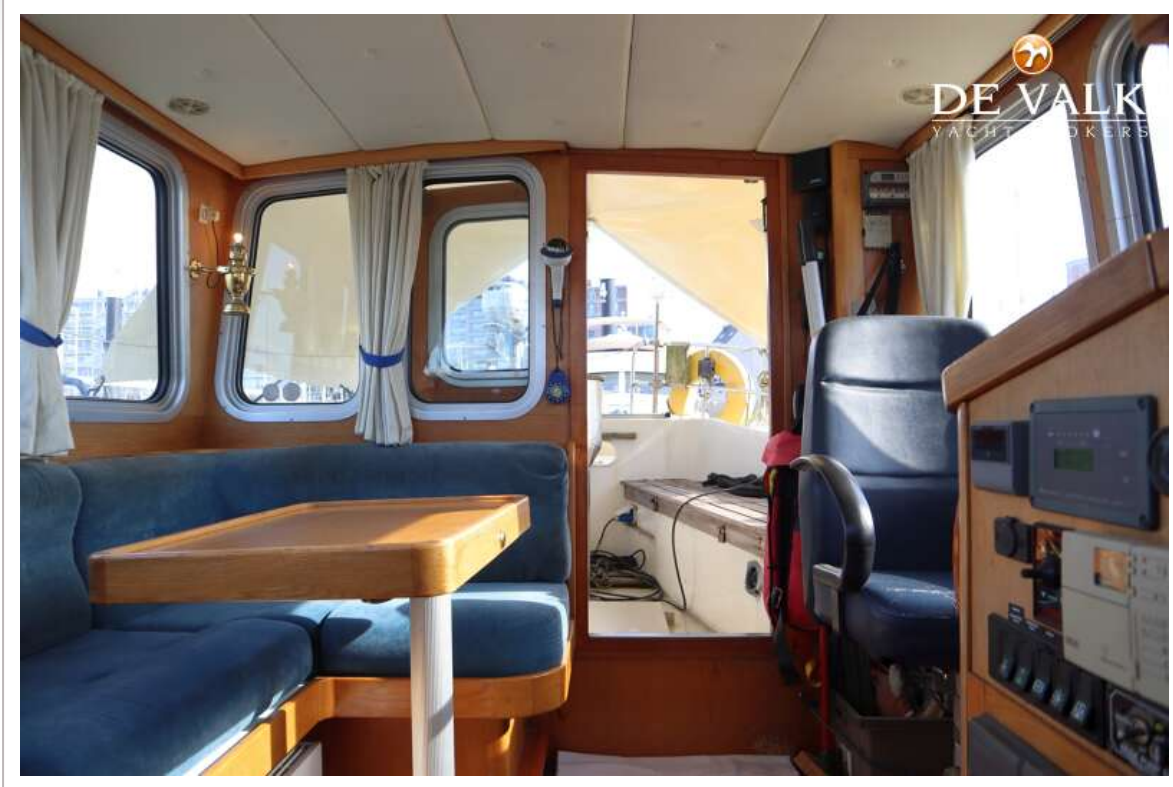

DANISH FLOWER 35