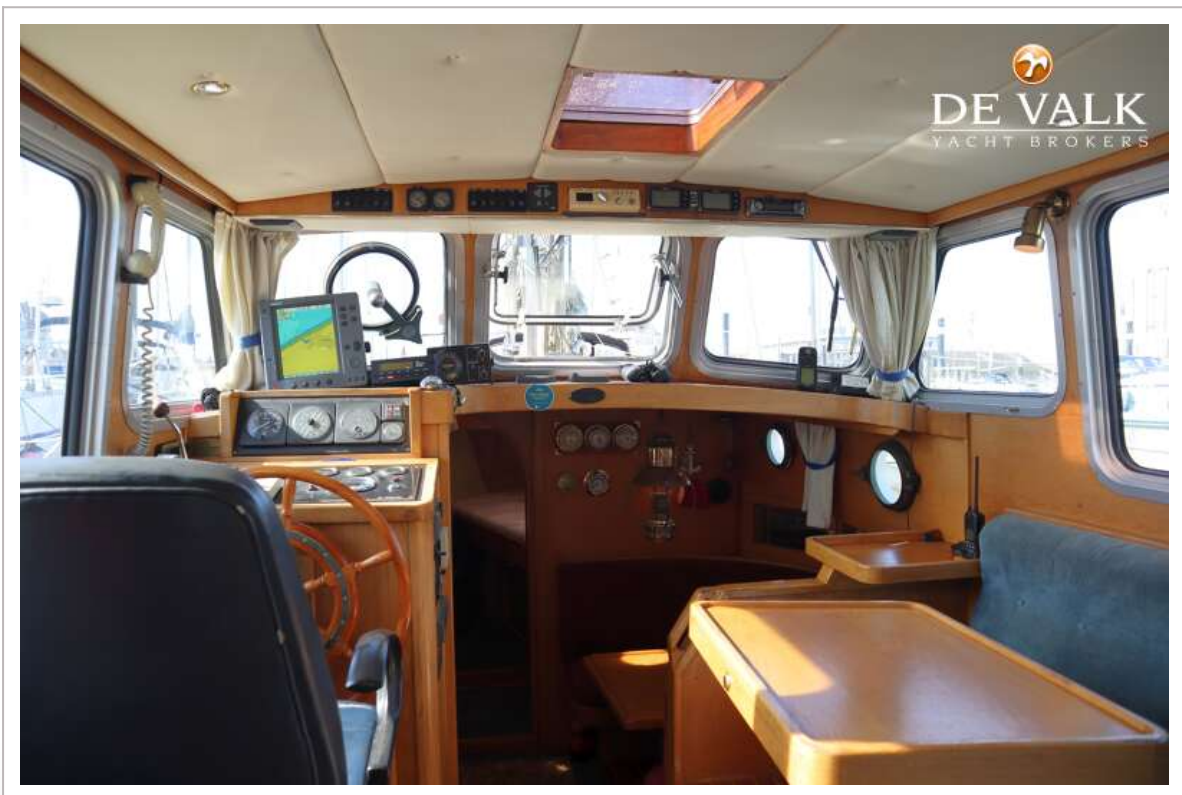

DANISH FLOWER 35