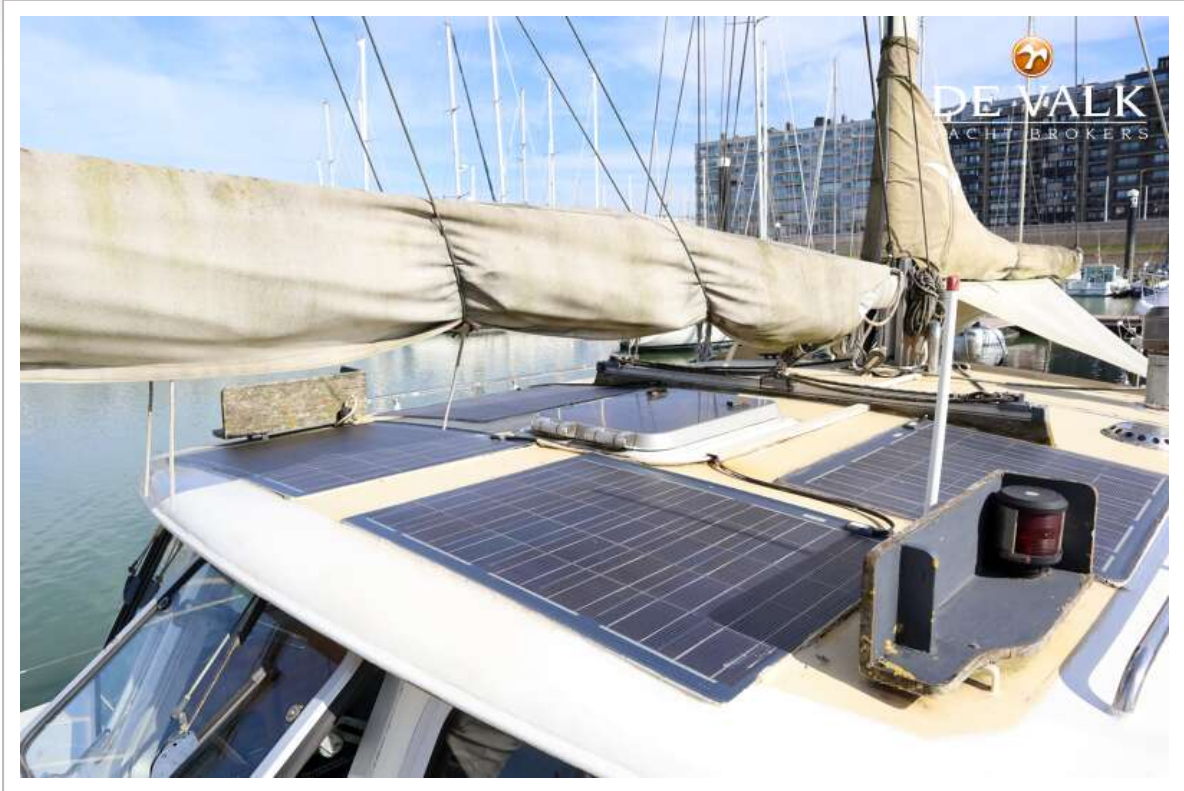

DANISH FLOWER 35