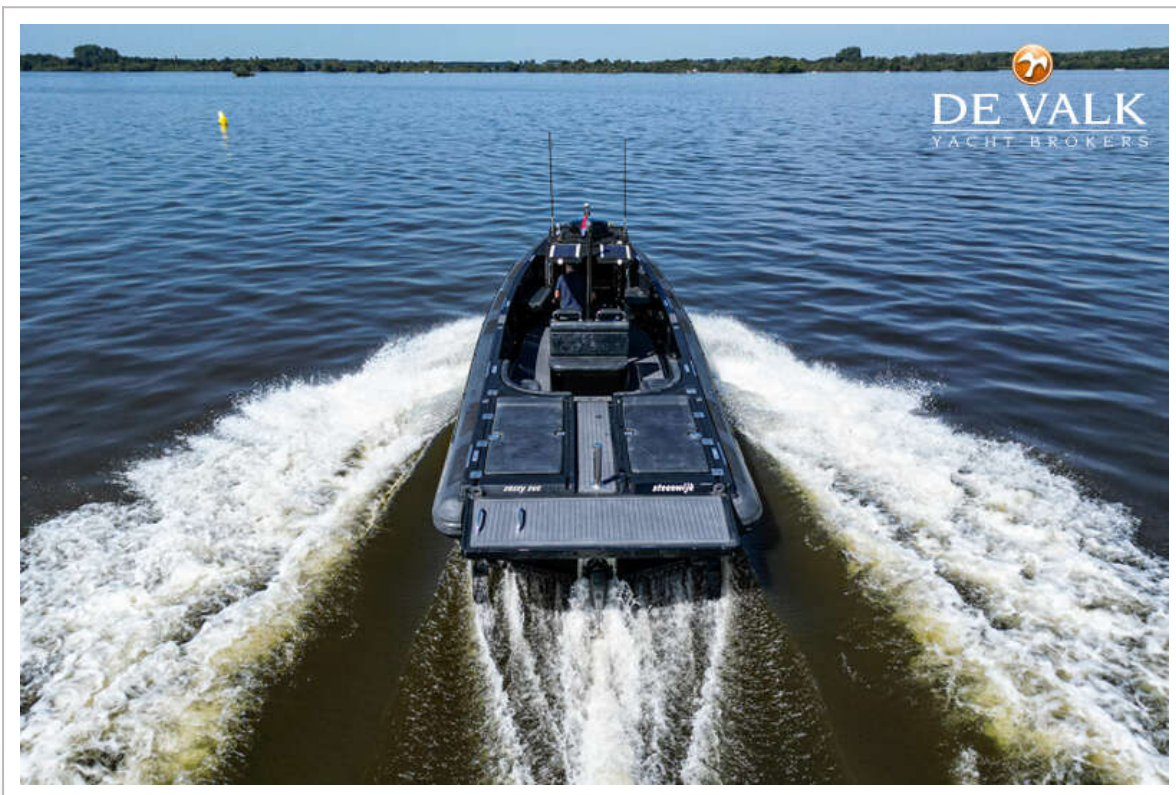

BLUE SPIRIT 1050 RIB TENDER