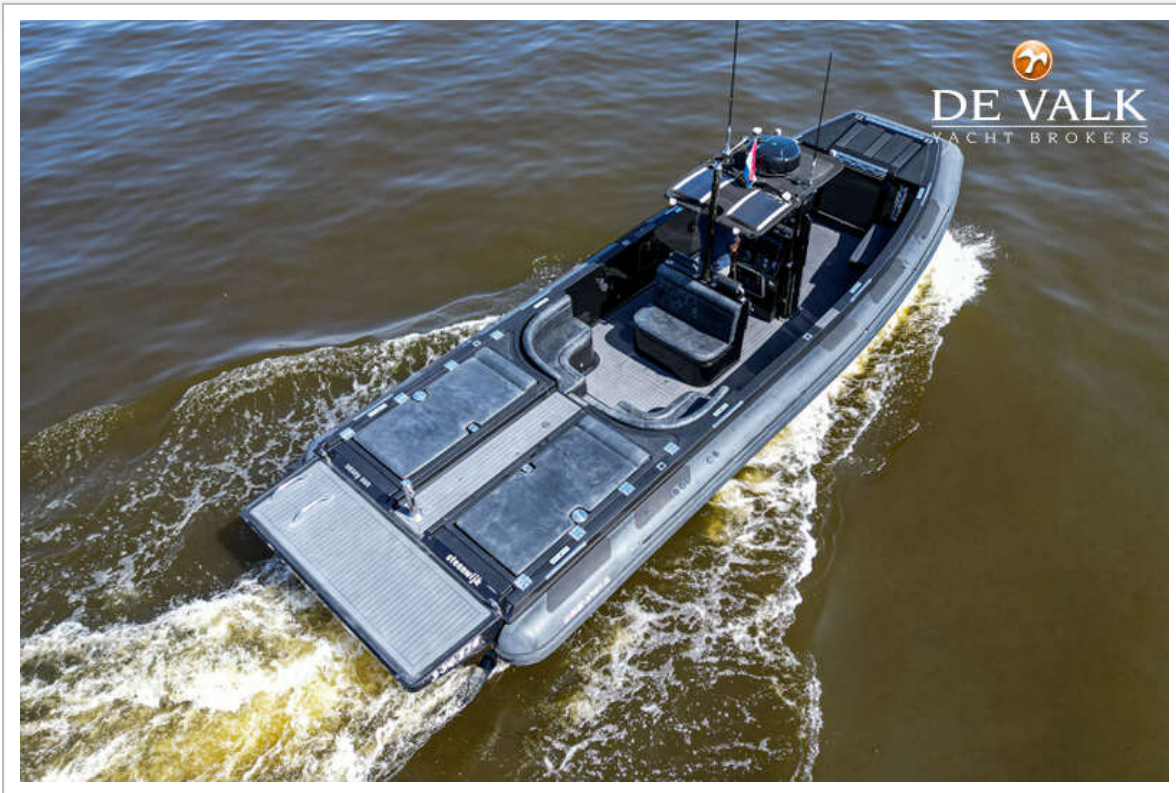

BLUE SPIRIT 1050 RIB TENDER