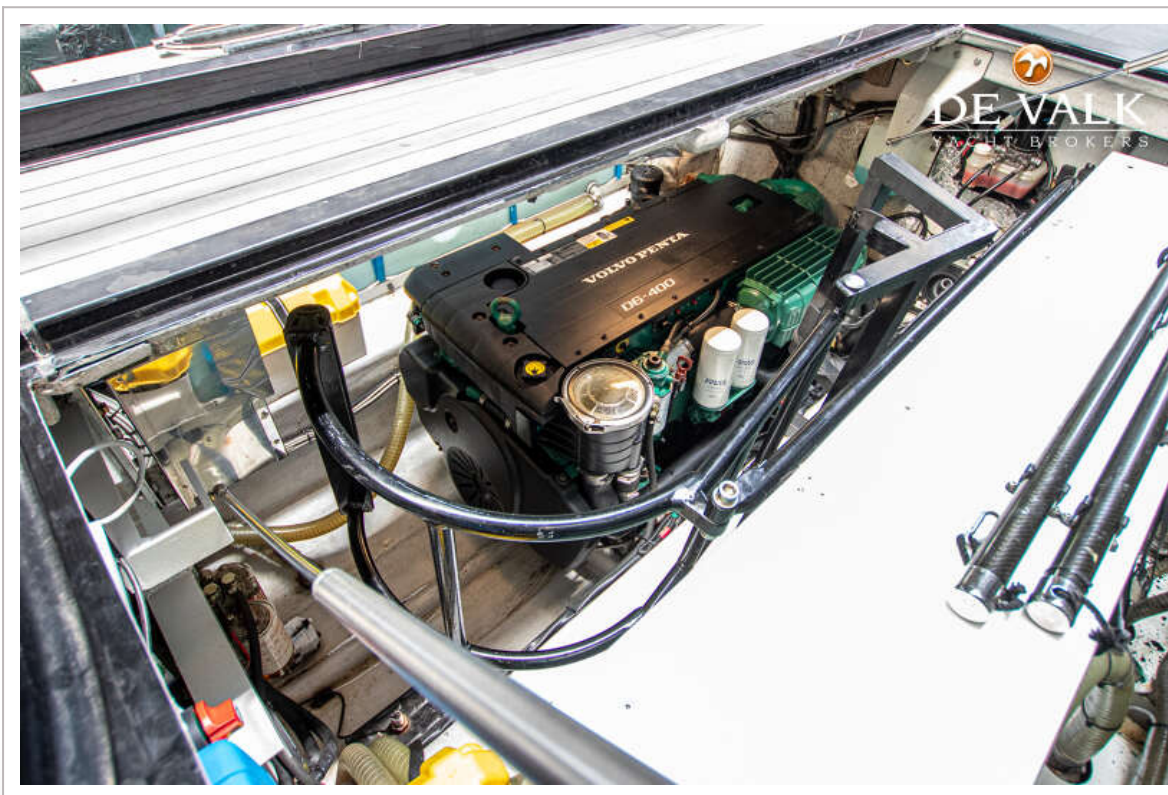

BLUE SPIRIT 1050 RIB TENDER