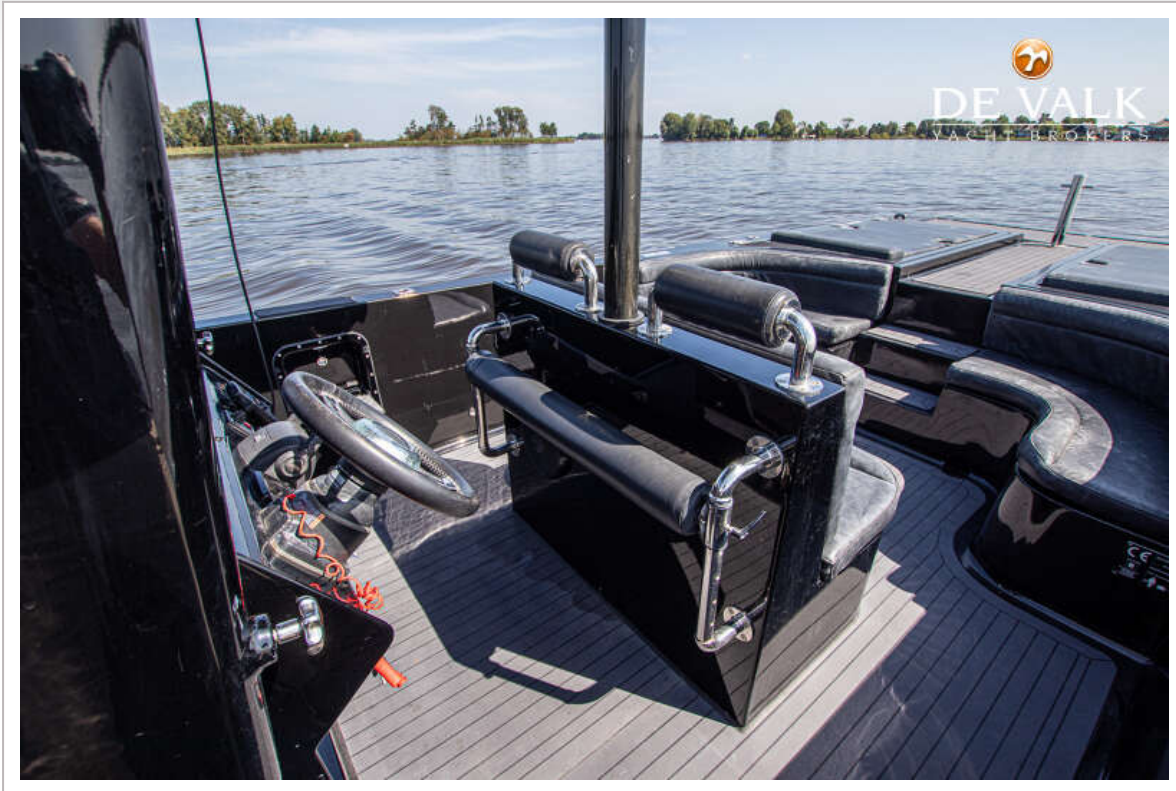

BLUE SPIRIT 1050 RIB TENDER