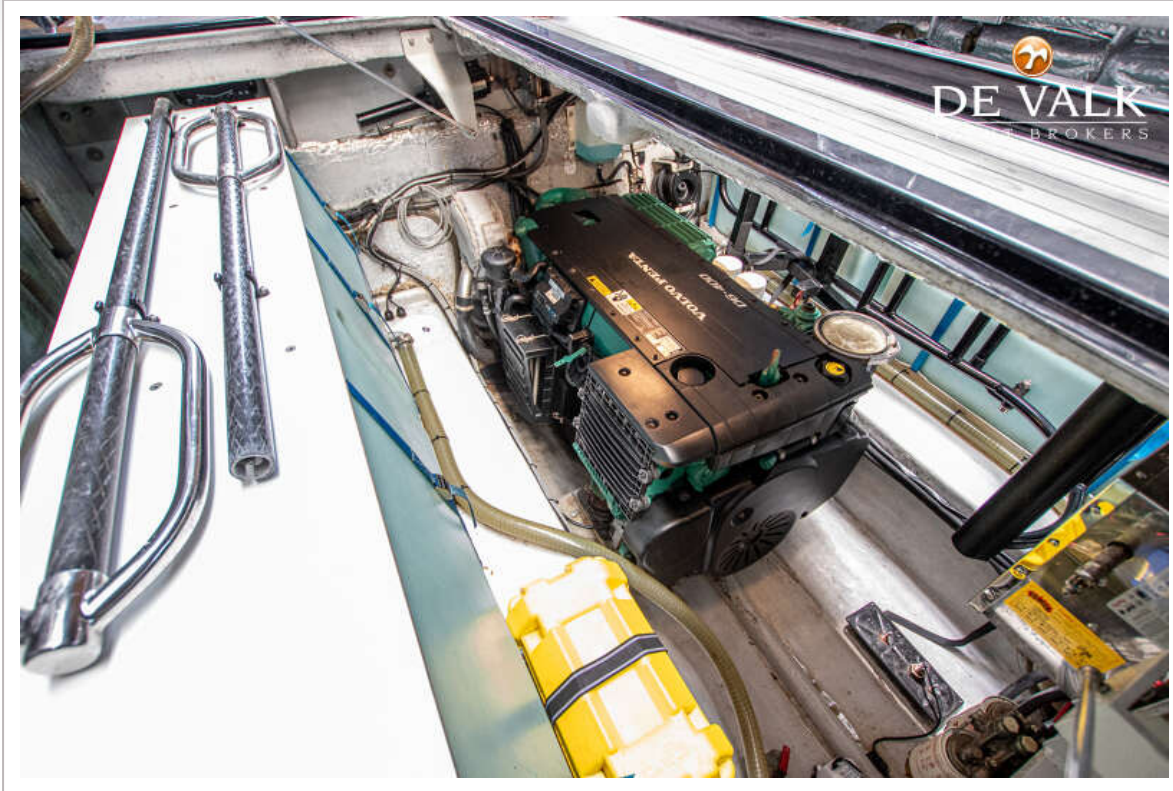

DE VALK
YACHT BROKERS

BLUE SPIRIT 1050 RIB TENDER

DE VALK
YACHT BROKERS

BLUE SPIRIT 1050 RIB TENDER

BROKER'S COMMENTS

Unique Blue Spirit custom made tender with lowerable bow for wheelchair access. The cockpit cover can be clicked away for minimal height during transport. This Blue Spirit features ballast tanks for wave surfing in the stern wave. She is a one of a kind working/pleasure boat with a lot of possibilities.

BLUE SPIRIT 1050 RIB TENDER

BLUE SPIRIT 1050 RIB TENDER

BLUE SPIRIT 1050 RIB TENDER

BLUE SPIRIT 1050 RIB TENDER

BLUE SPIRIT 1050 RIB TENDER