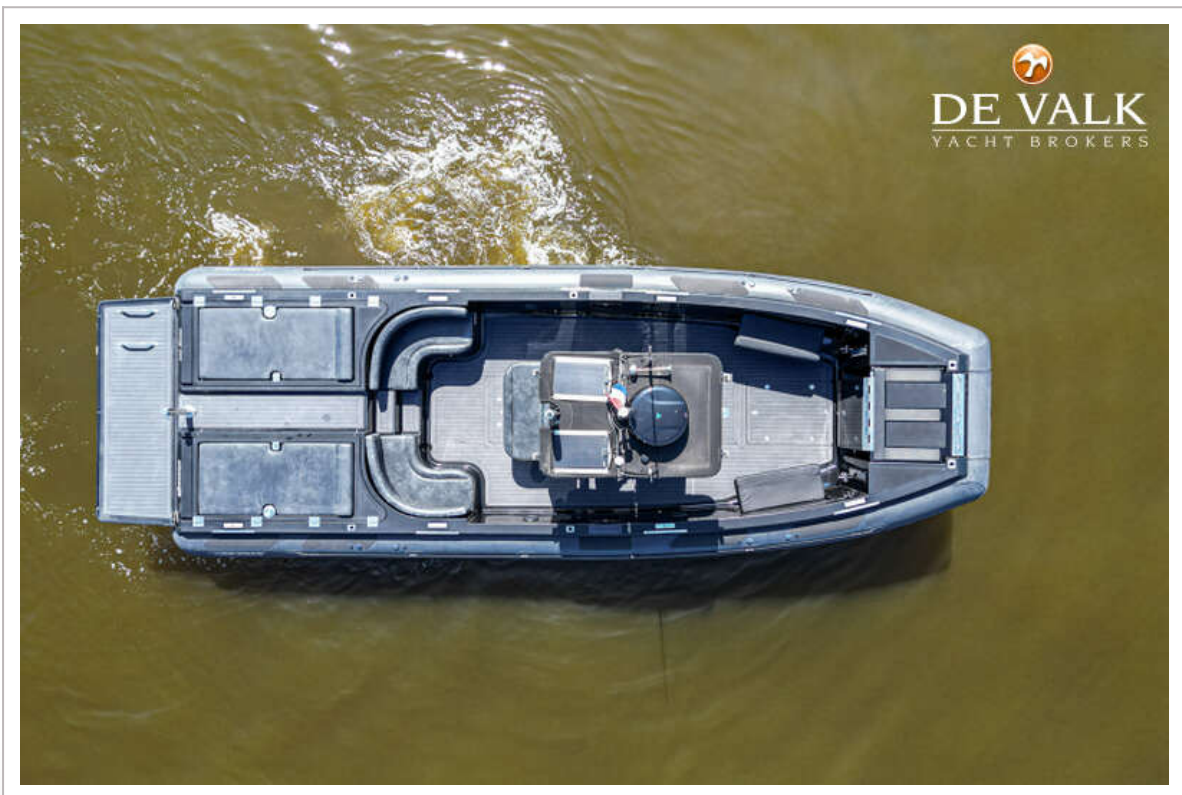

BLUE SPIRIT 1050 RIB TENDER