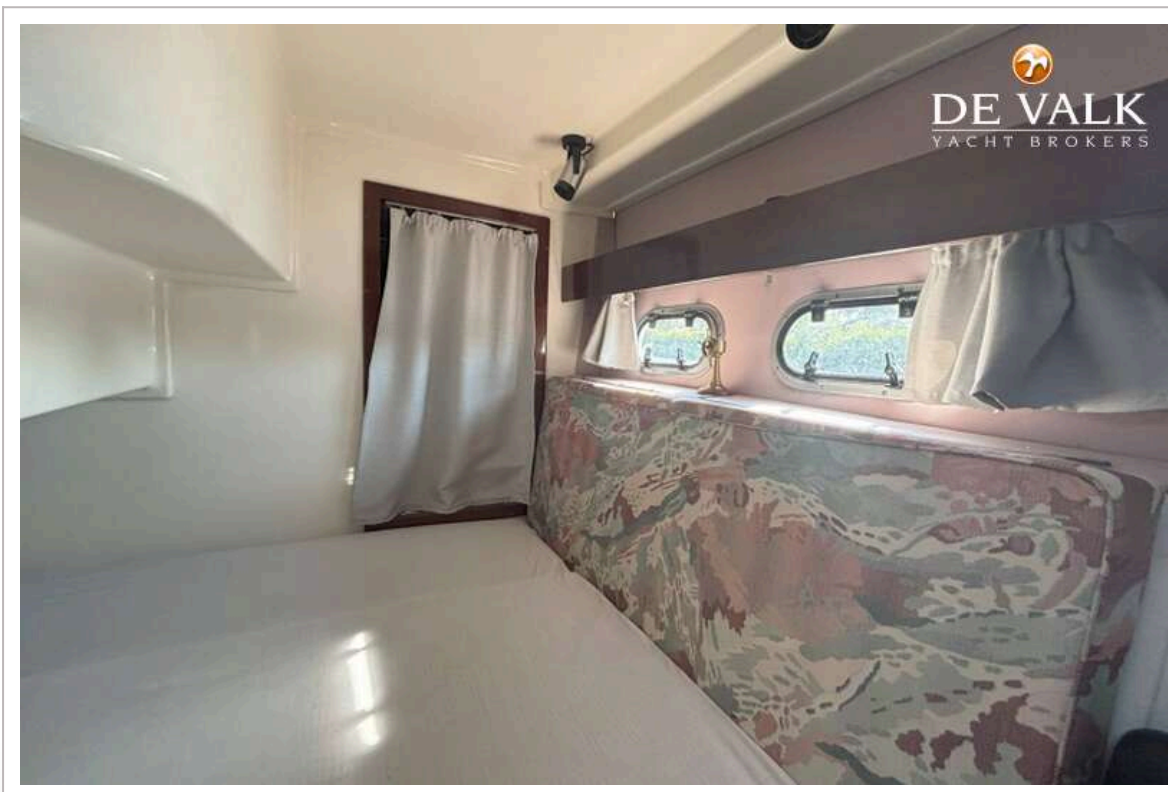

TRESFJORD 340 MONTE CARLO FLY