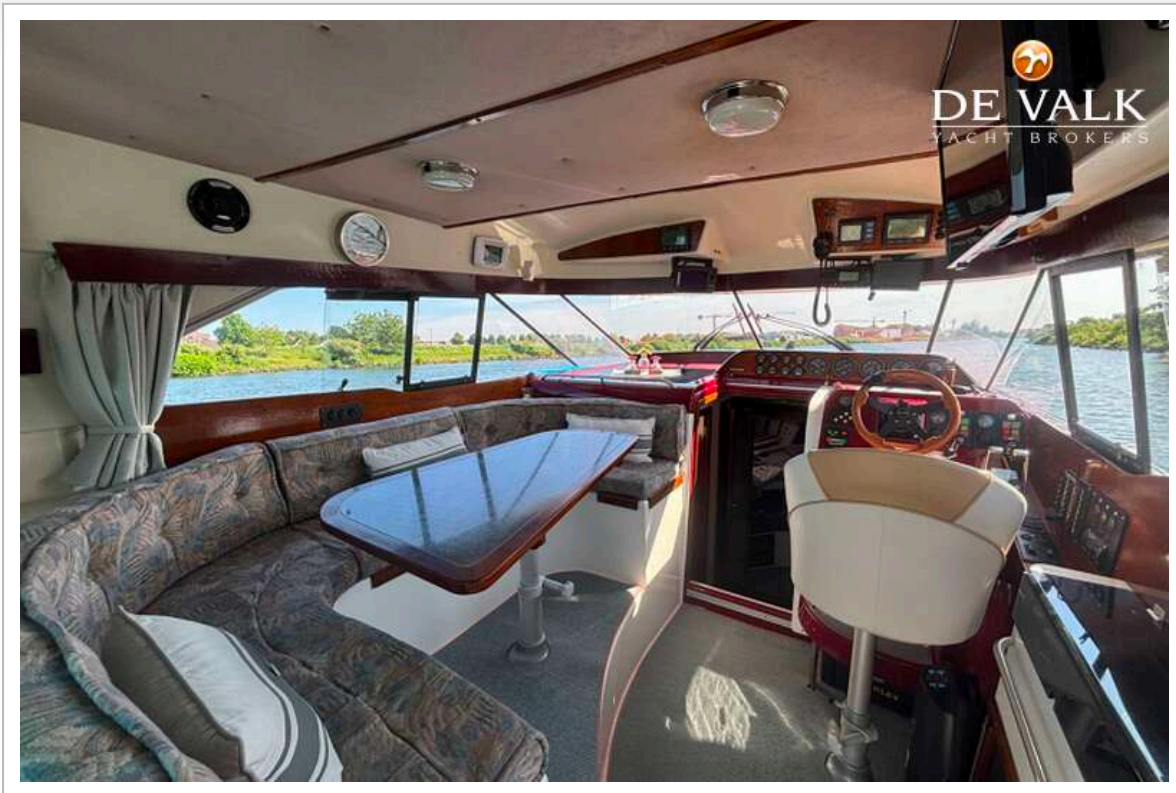

TRESFJORD 340 MONTE CARLO FLY