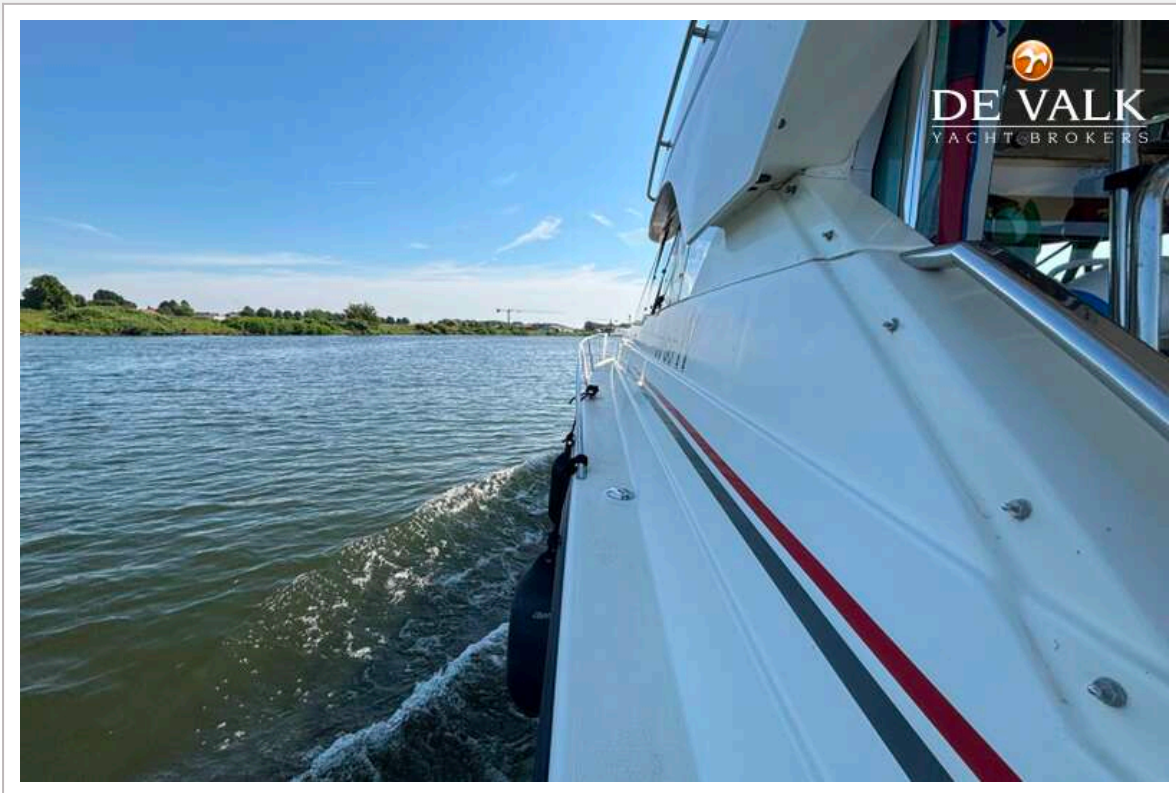

TRESFJORD 340 MONTE CARLO FLY