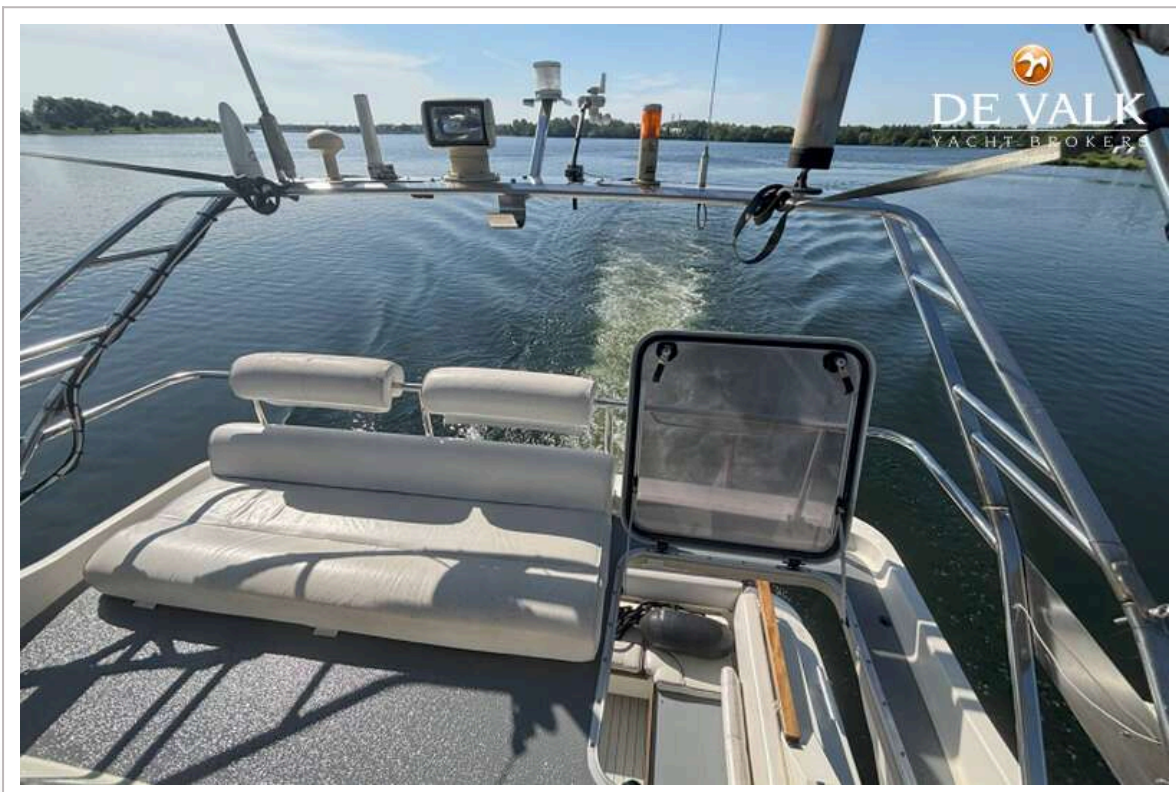

TRESFJORD 340 MONTE CARLO FLY