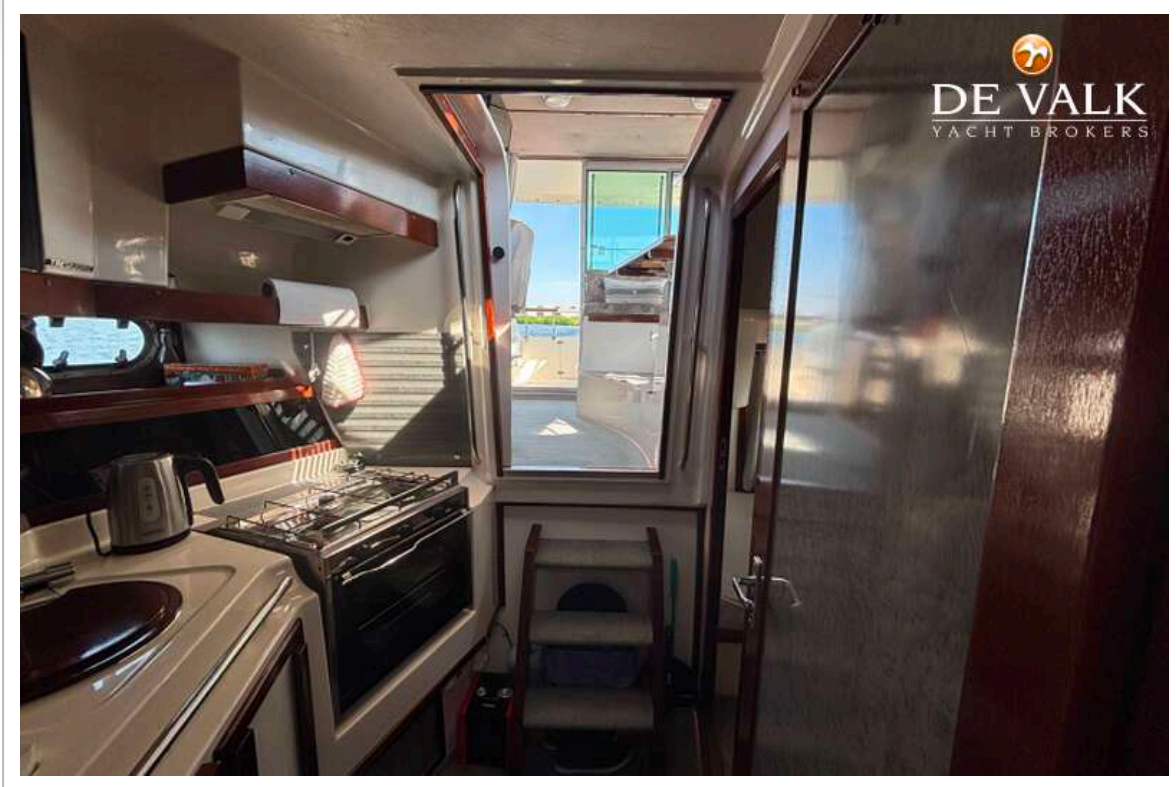

TRESFJORD 340 MONTE CARLO FLY