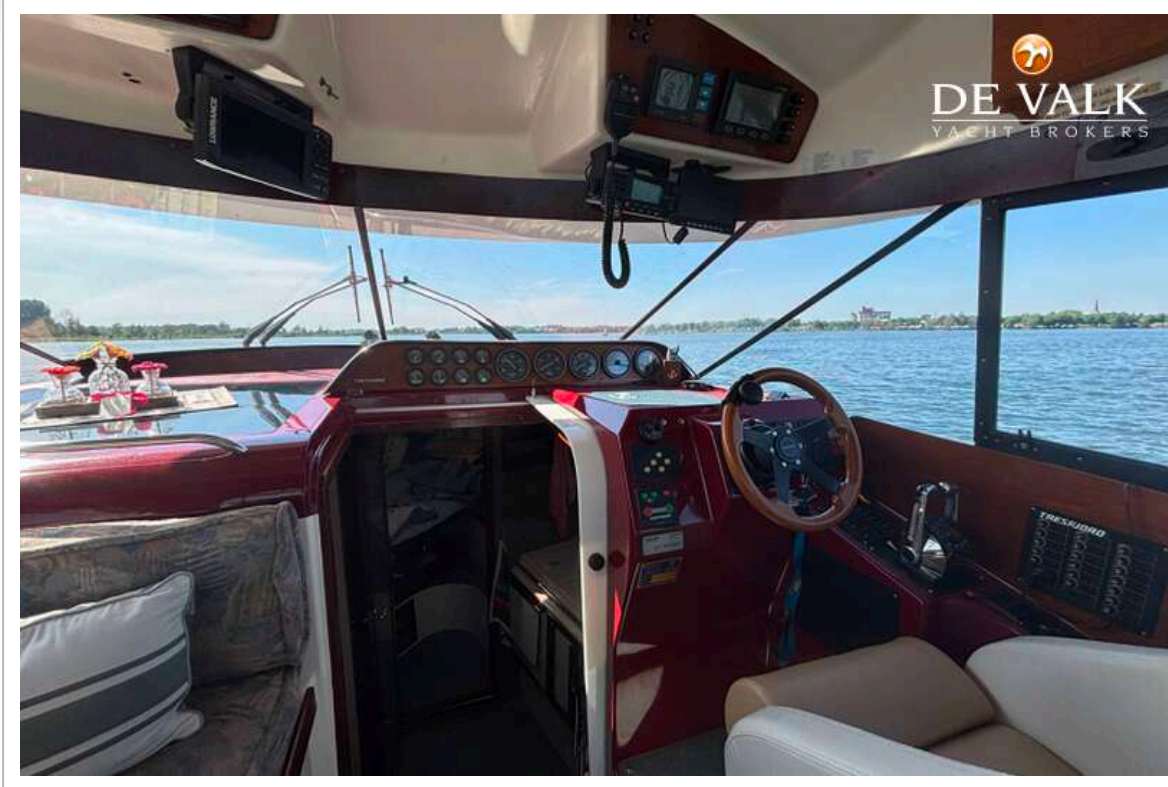

TRESFJORD 340 MONTE CARLO FLY