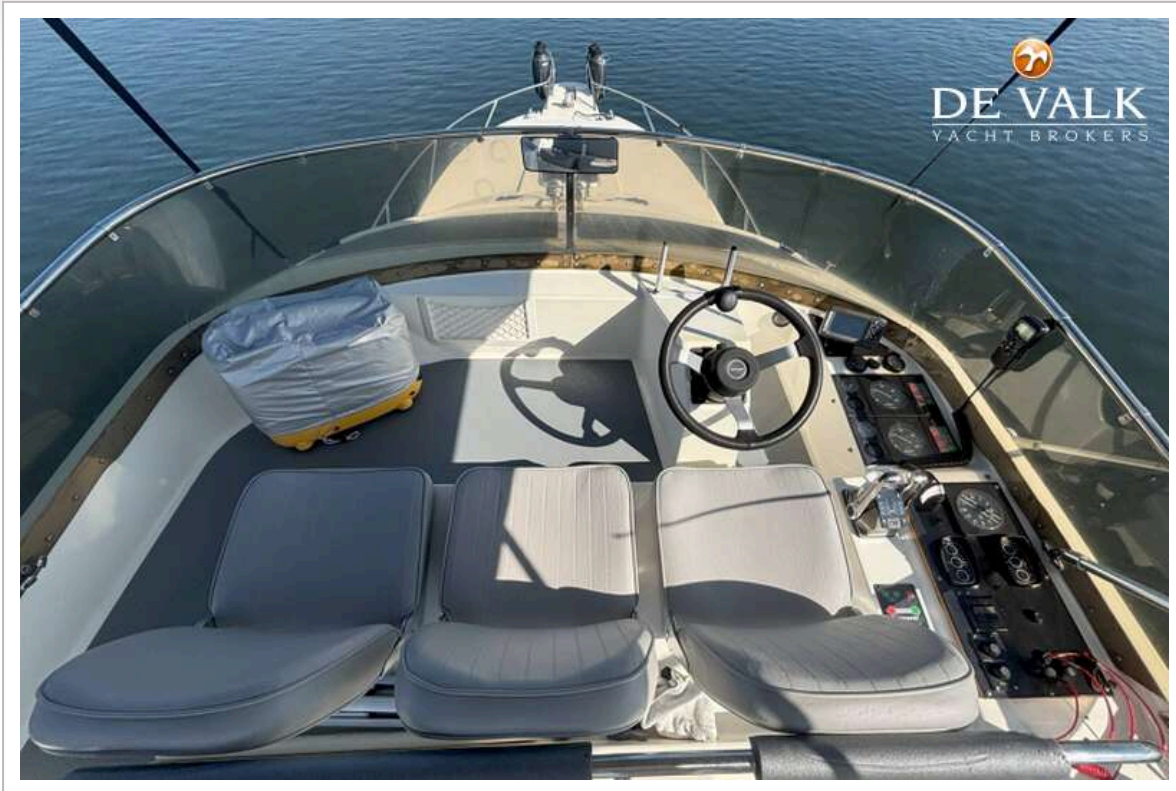

TRESFJORD 340 MONTE CARLO FLY