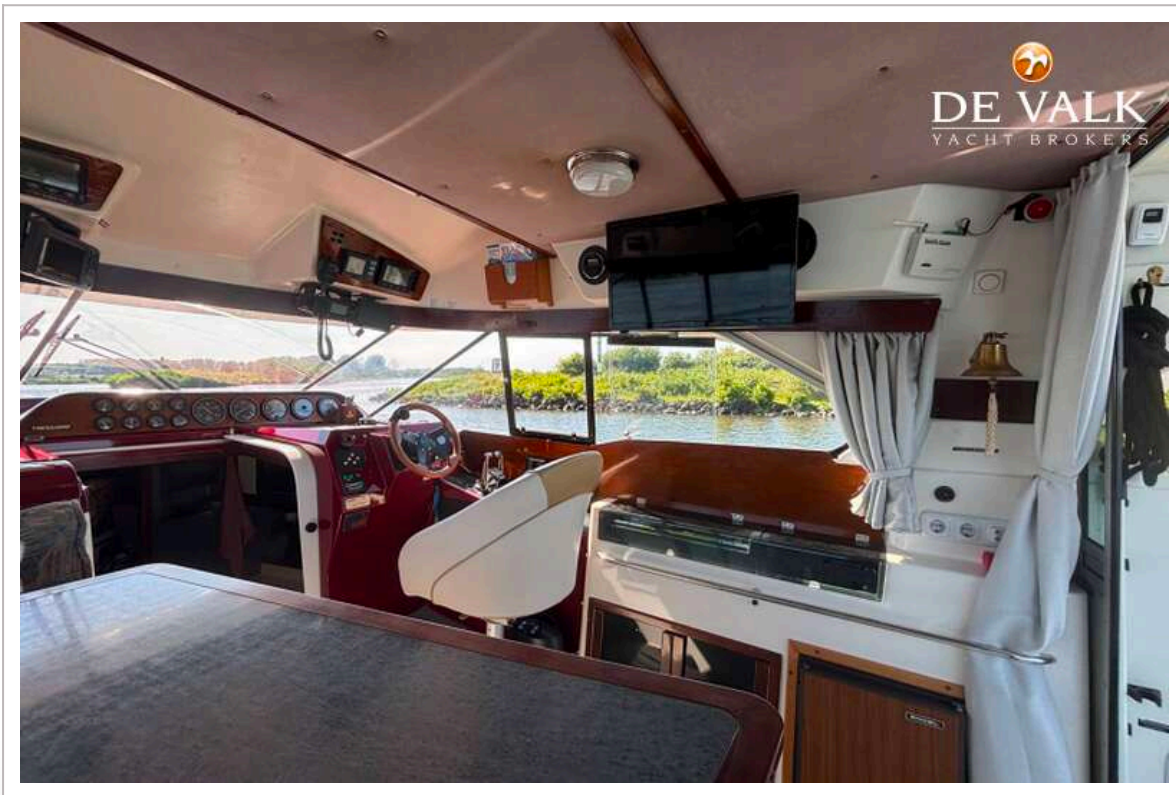

TRESFJORD 340 MONTE CARLO FLY