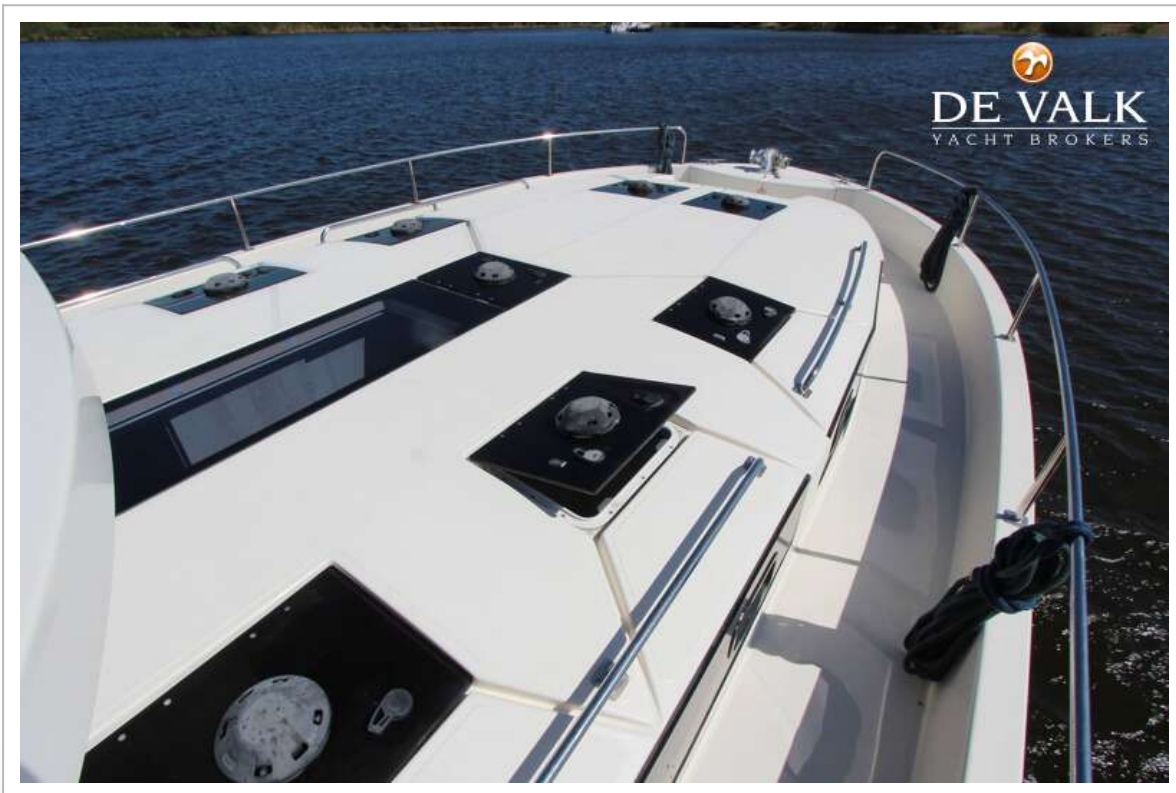

DELPHIA HORIZON 3