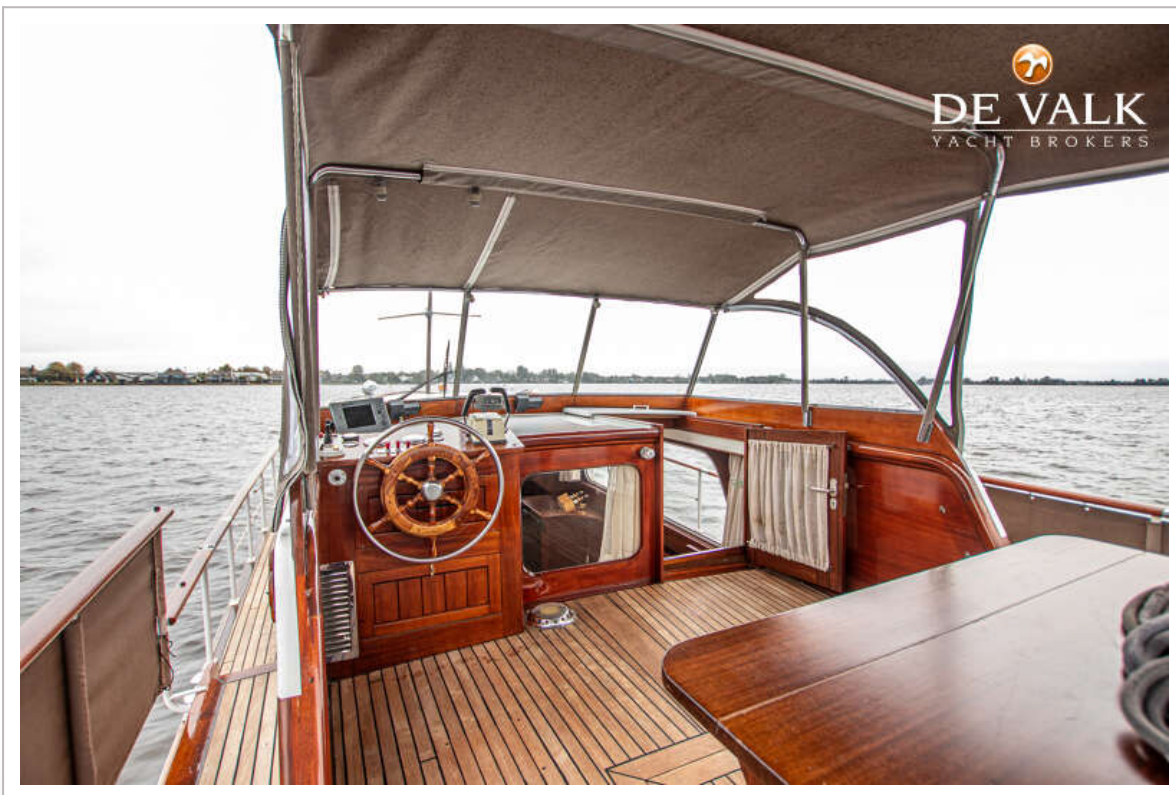

SUPER VAN CRAFT 1160