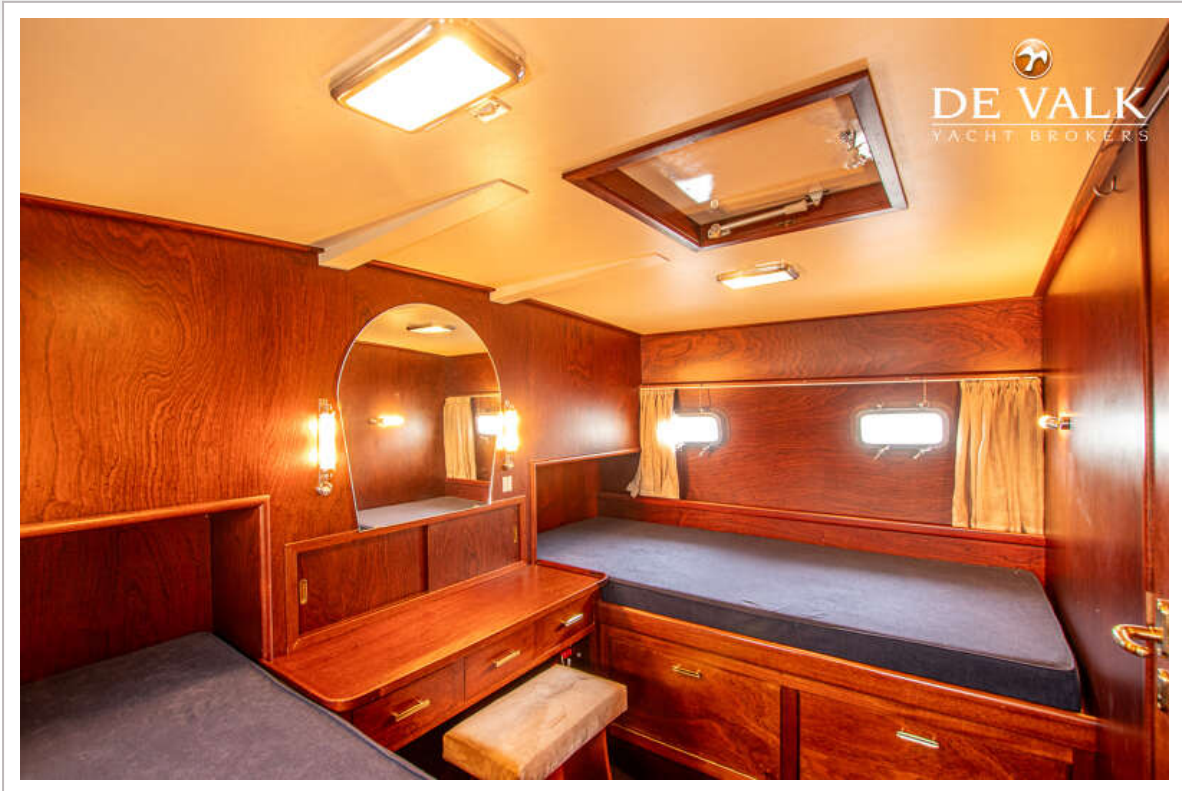

SUPER VAN CRAFT 1160