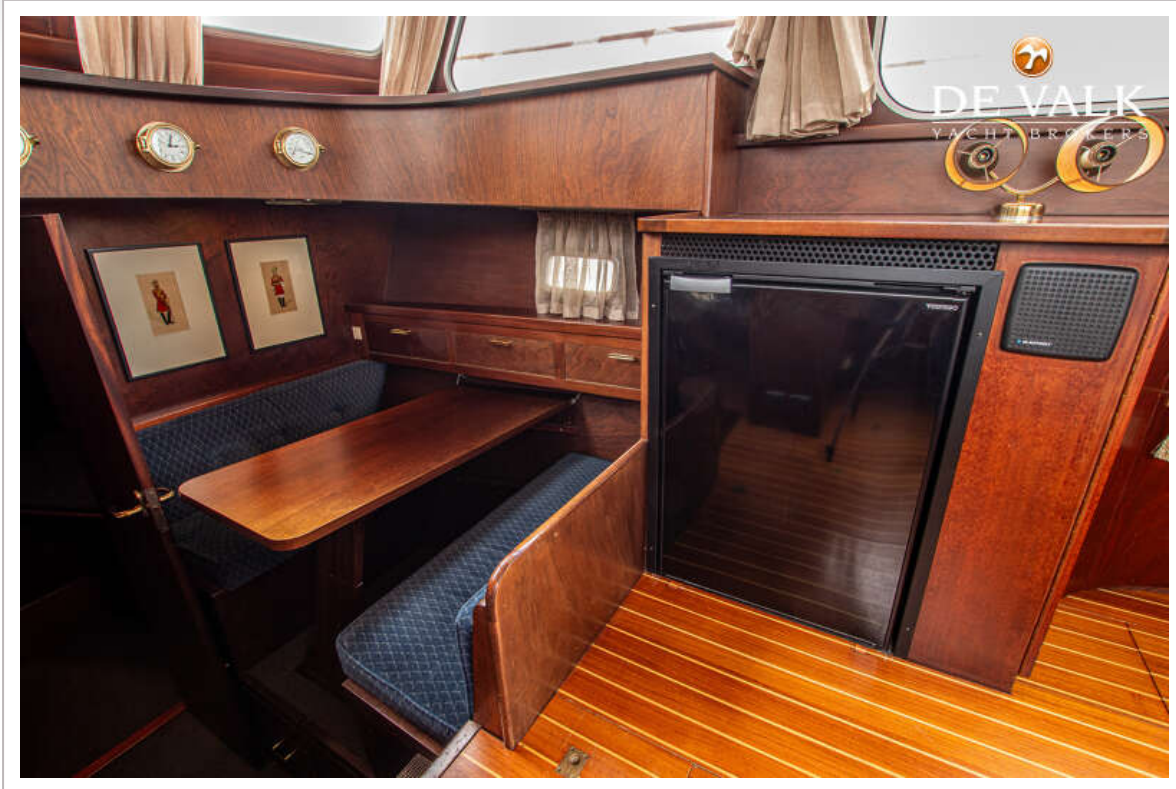

SUPER VAN CRAFT 1160