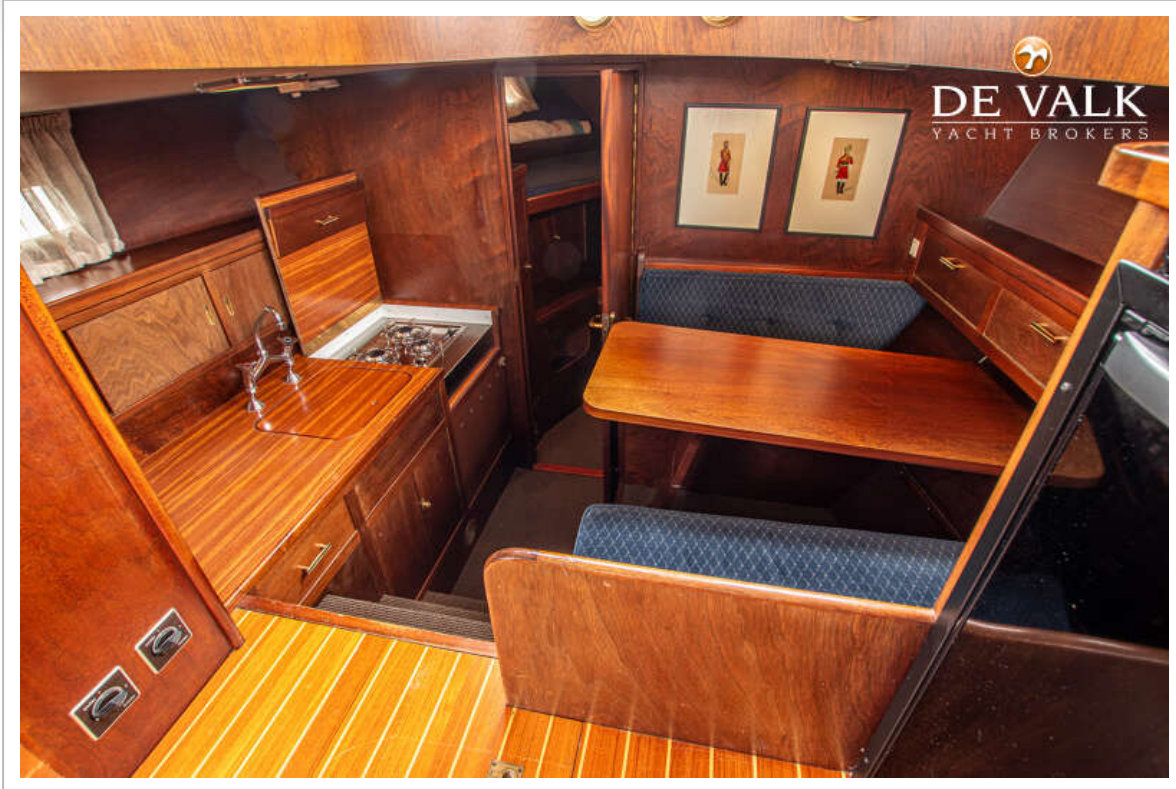

SUPER VAN CRAFT 1160