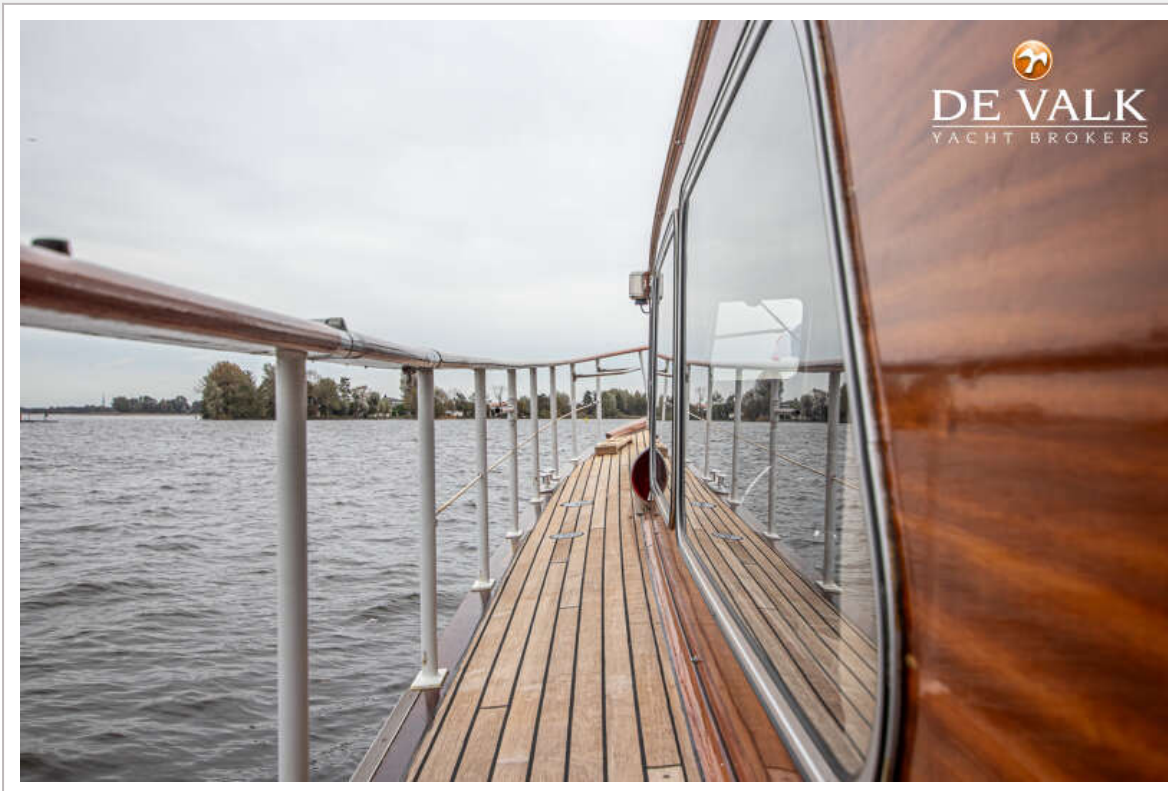

SUPER VAN CRAFT 1160