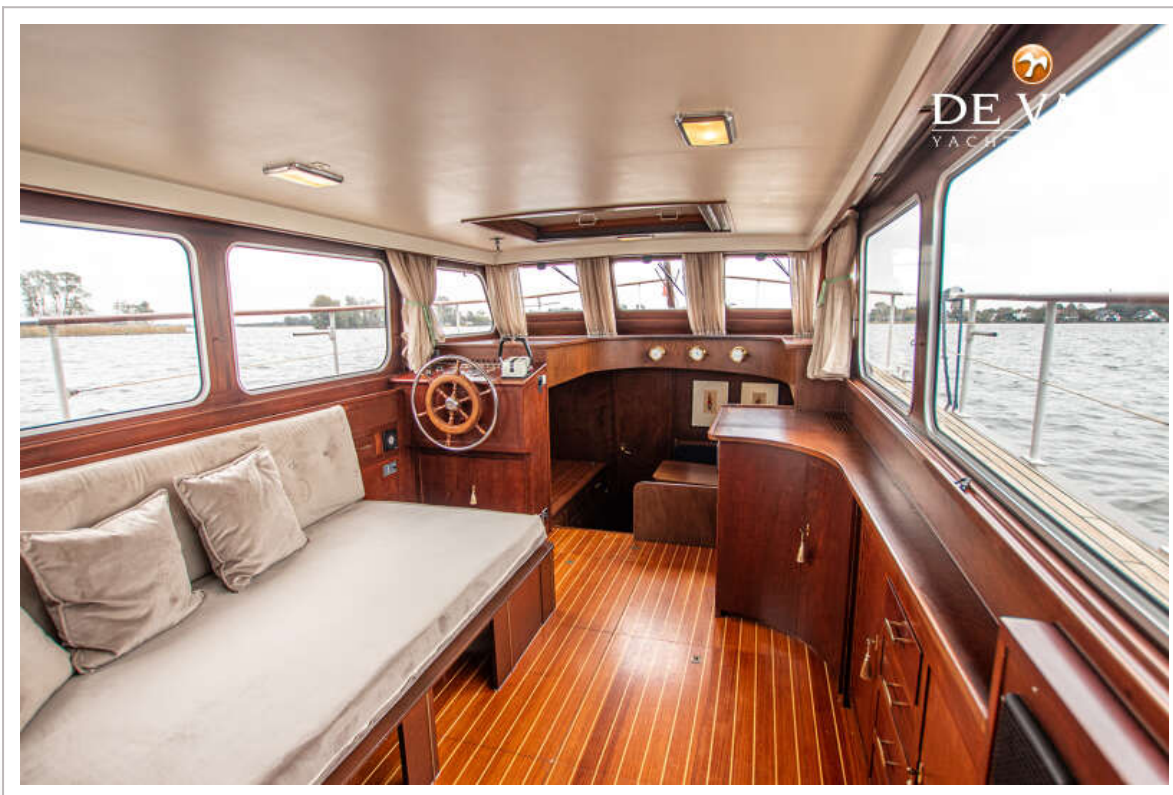

SUPER VAN CRAFT 1160