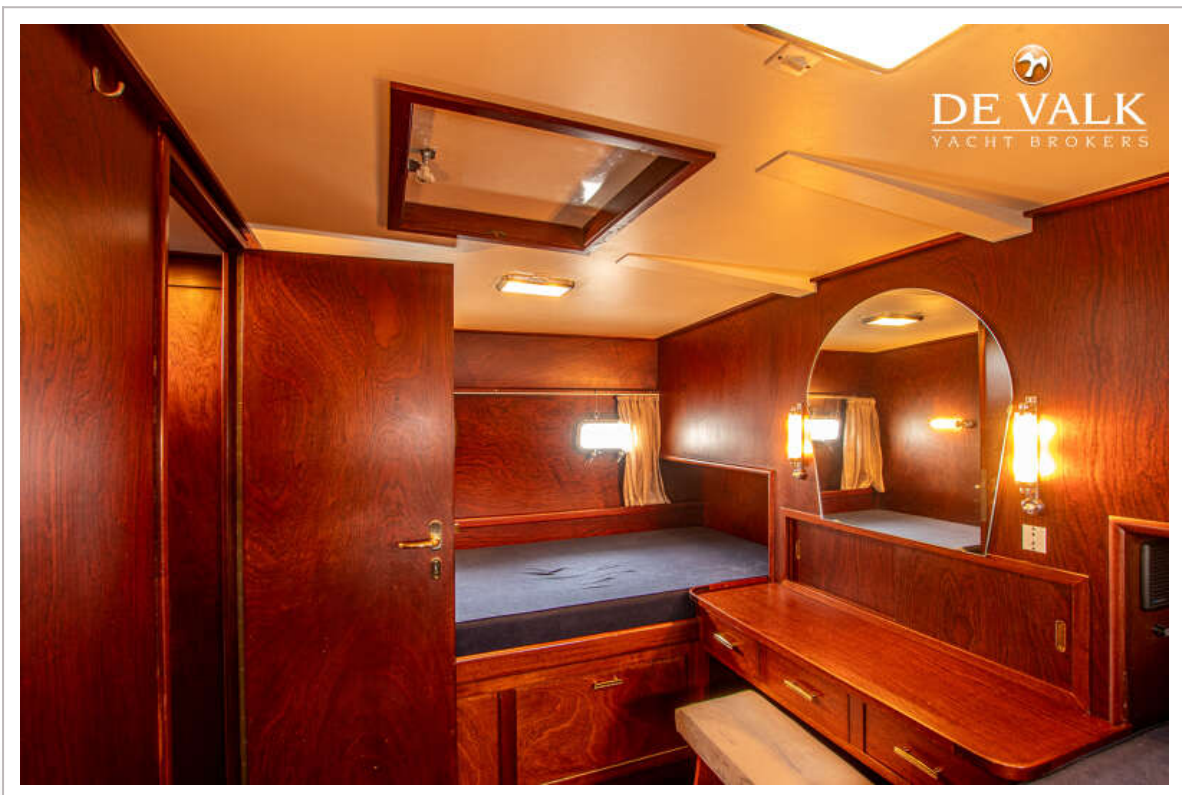

SUPER VAN CRAFT 1160