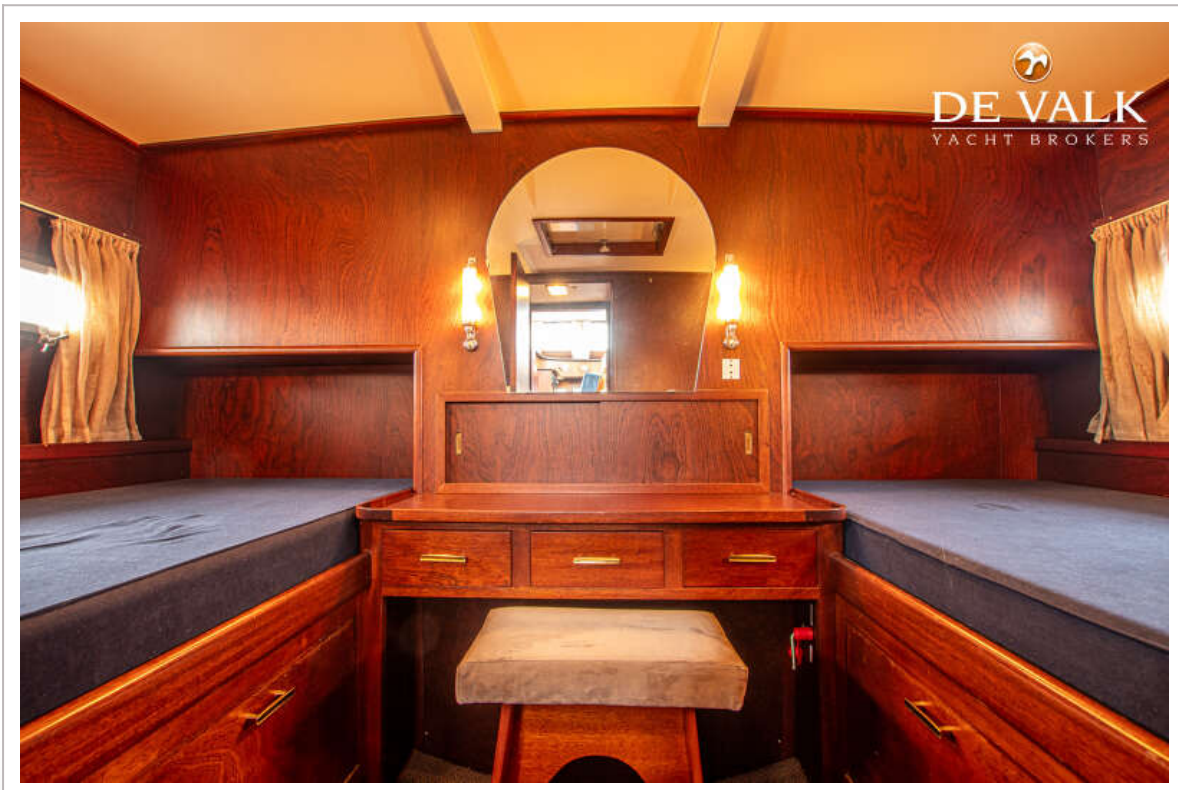

SUPER VAN CRAFT 1160