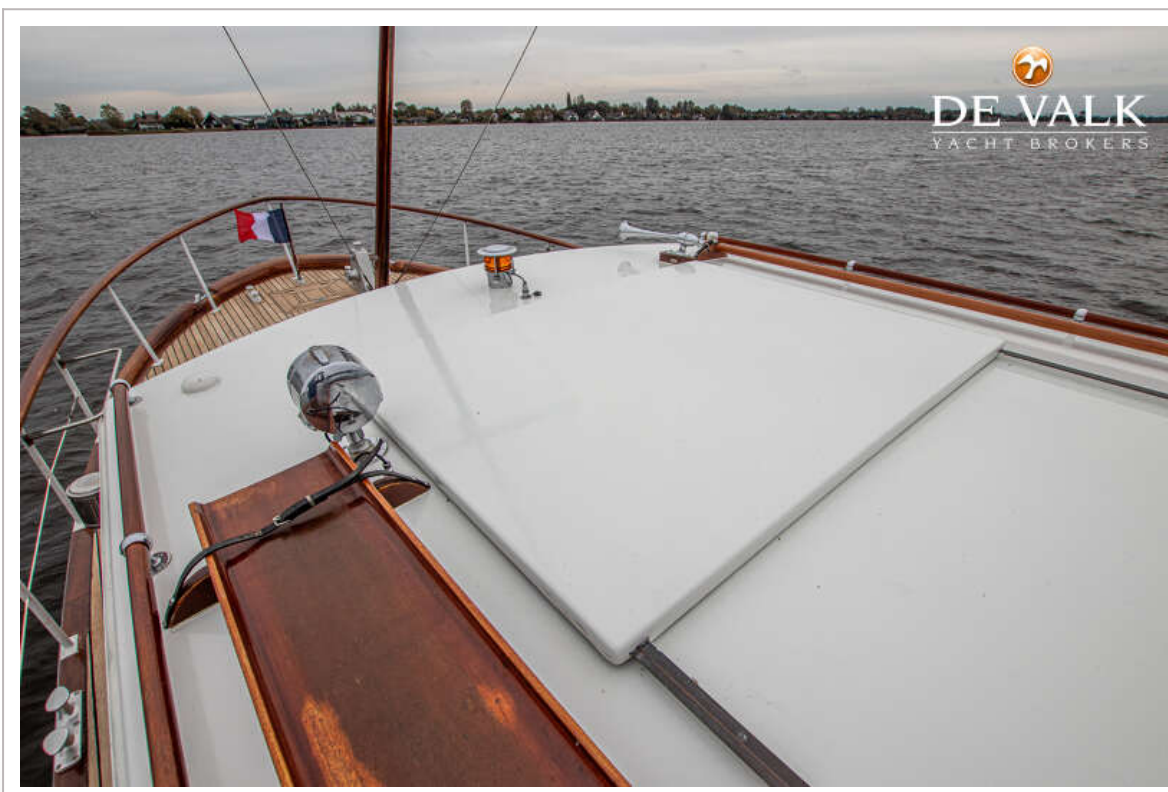

SUPER VAN CRAFT 1160