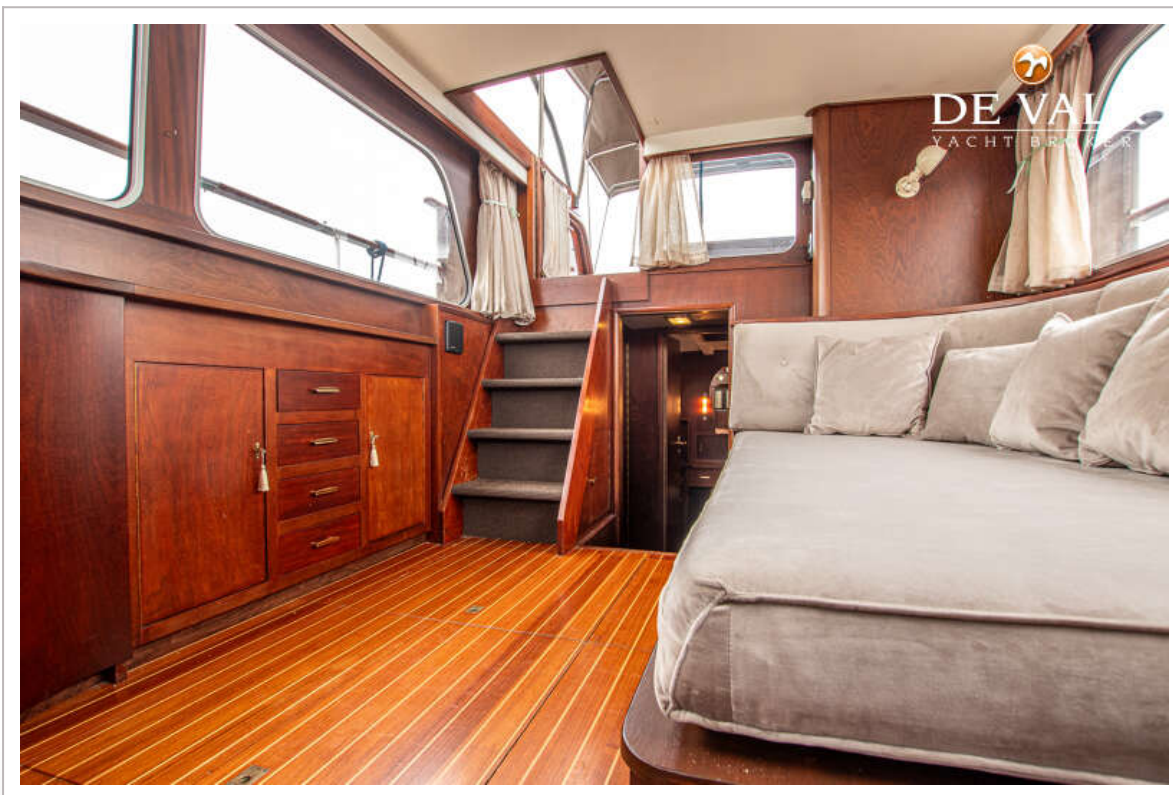

SUPER VAN CRAFT 1160