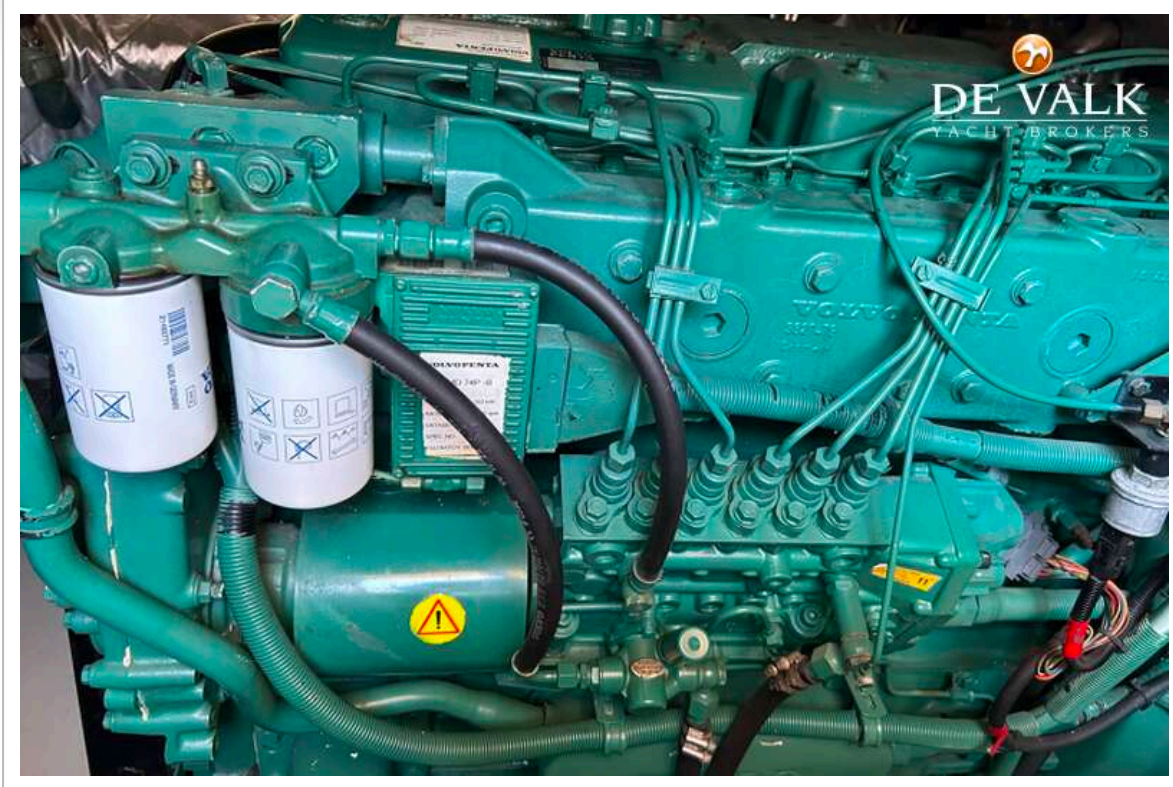

APREAMARE 12 CABINATO