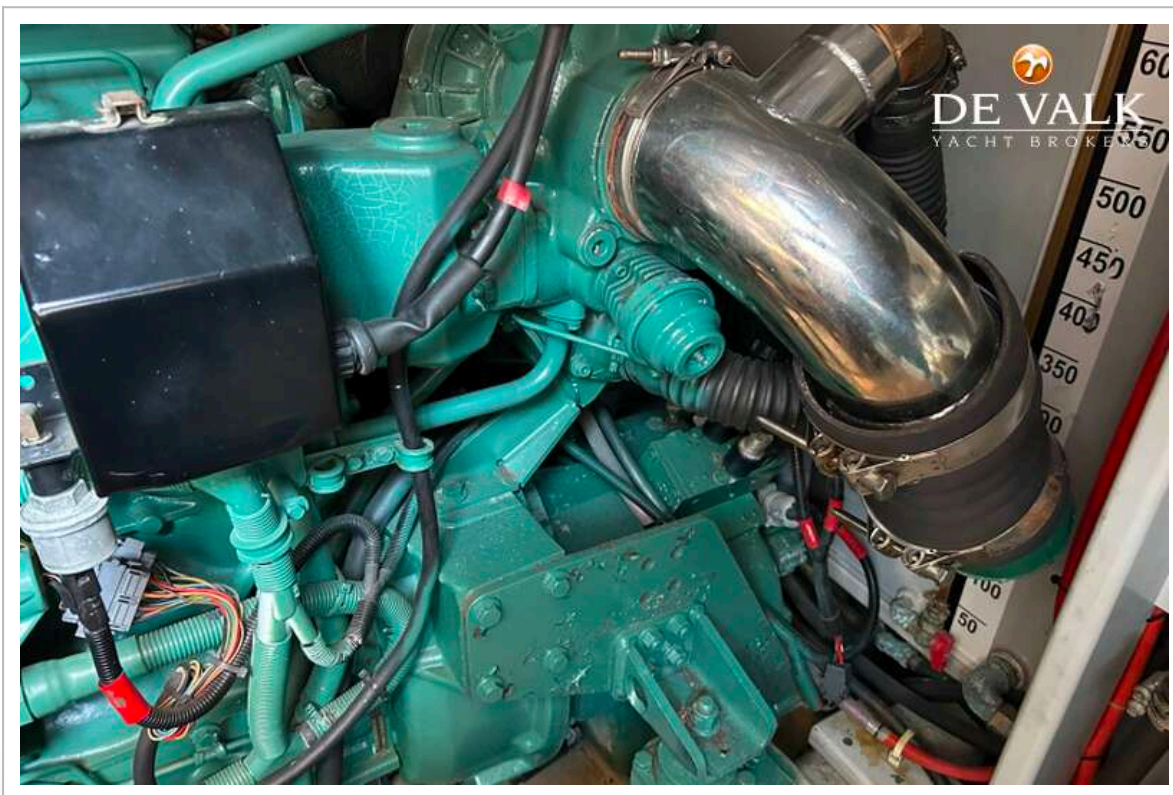

APREAMARE 12 CABINATO