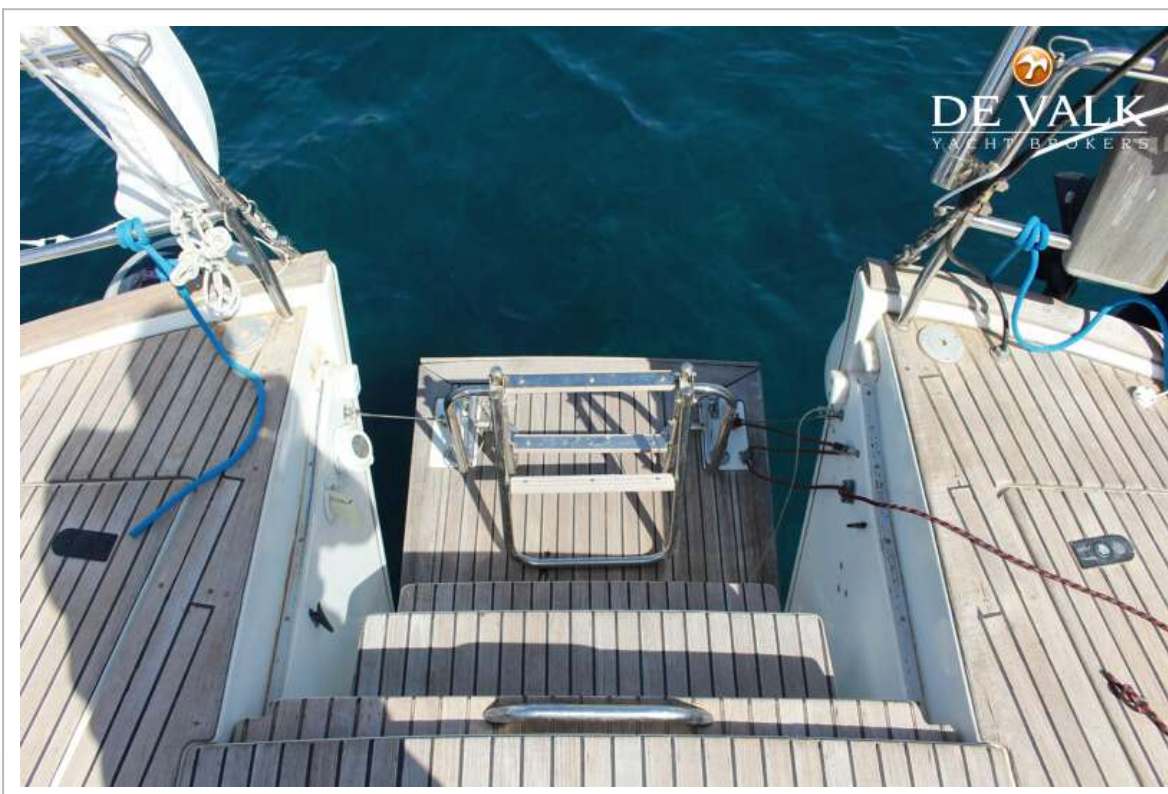

BENETEAU OCEANIS 42 CC