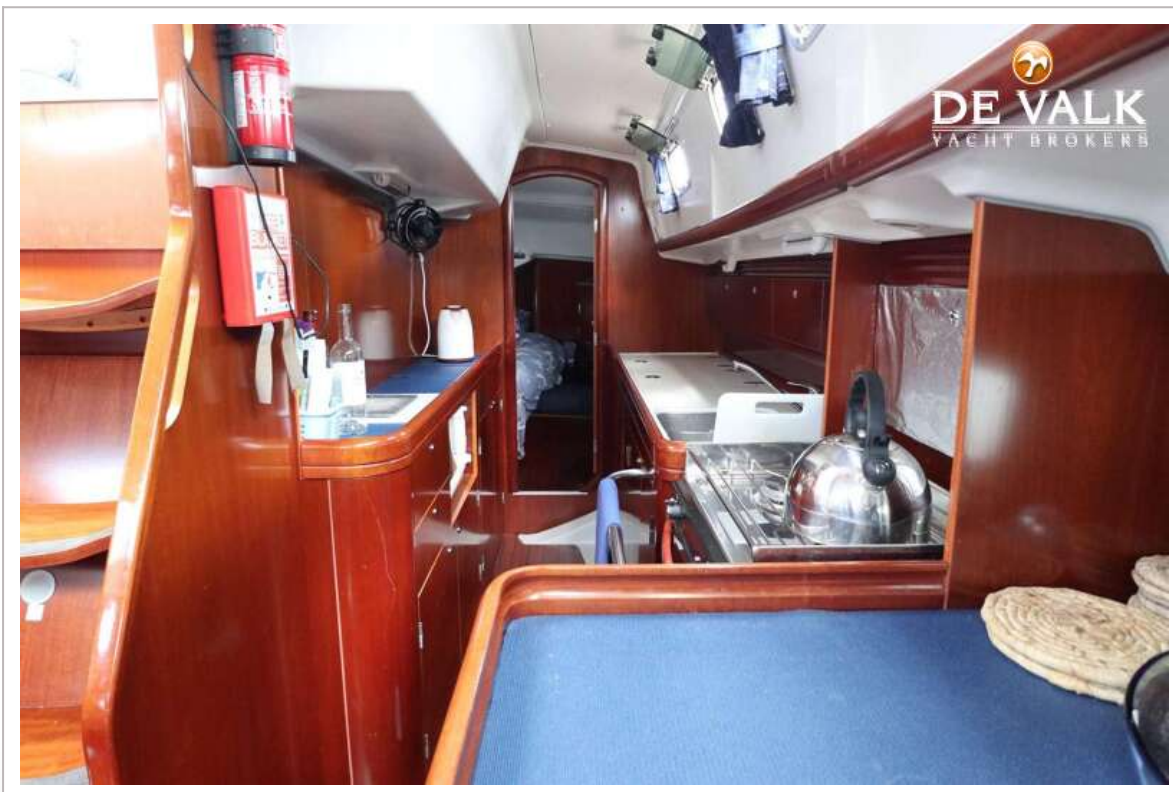

BENETEAU OCEANIS 42 CC