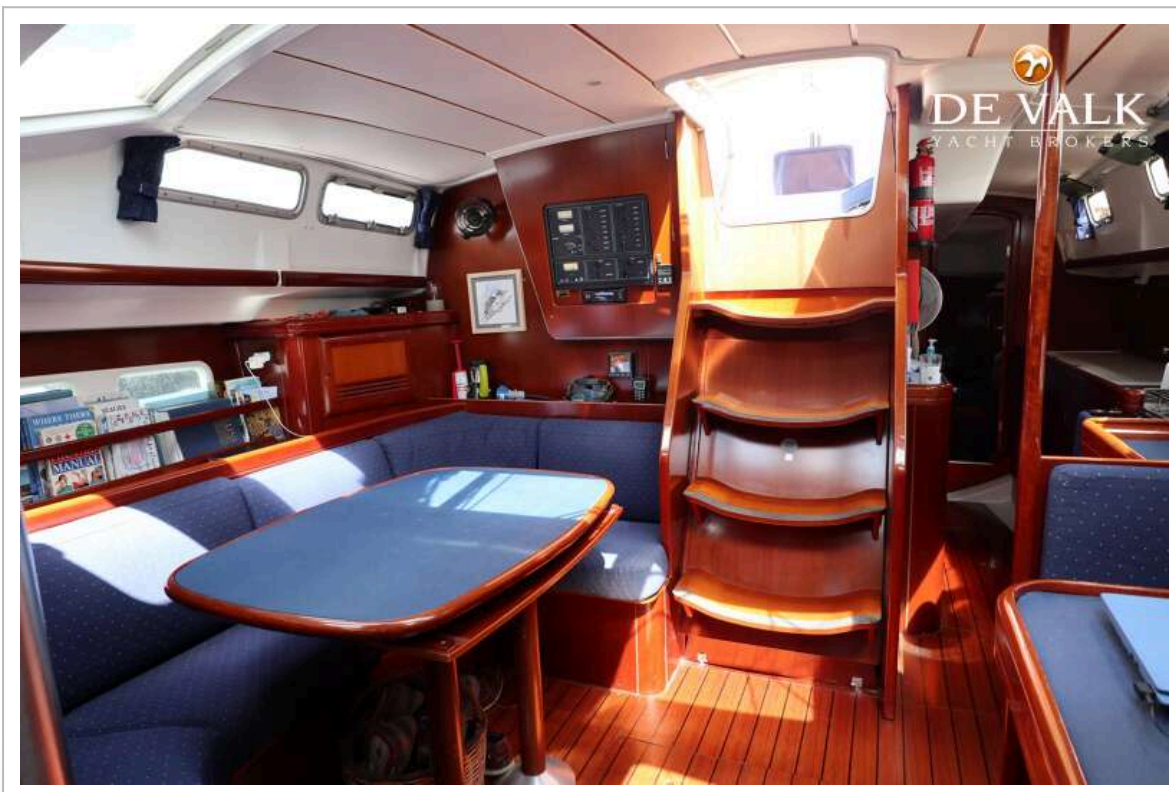

BENETEAU OCEANIS 42 CC