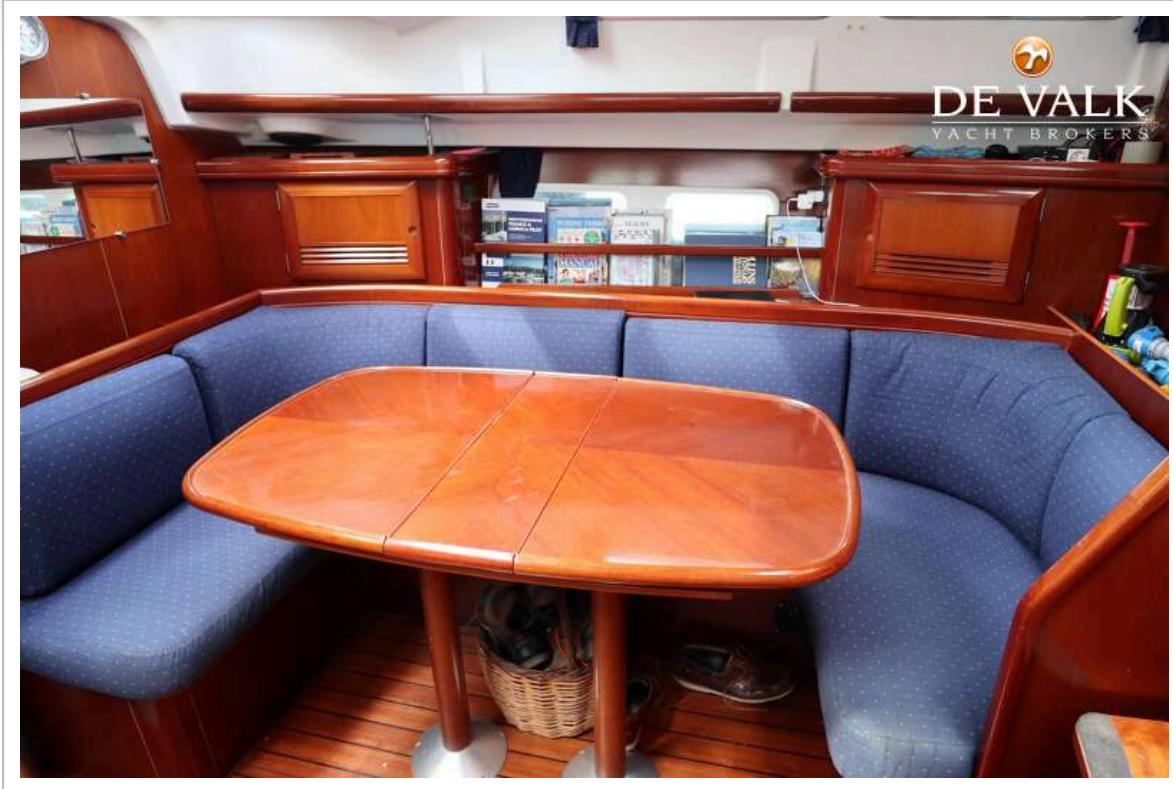

BENETEAU OCEANIS 42 CC