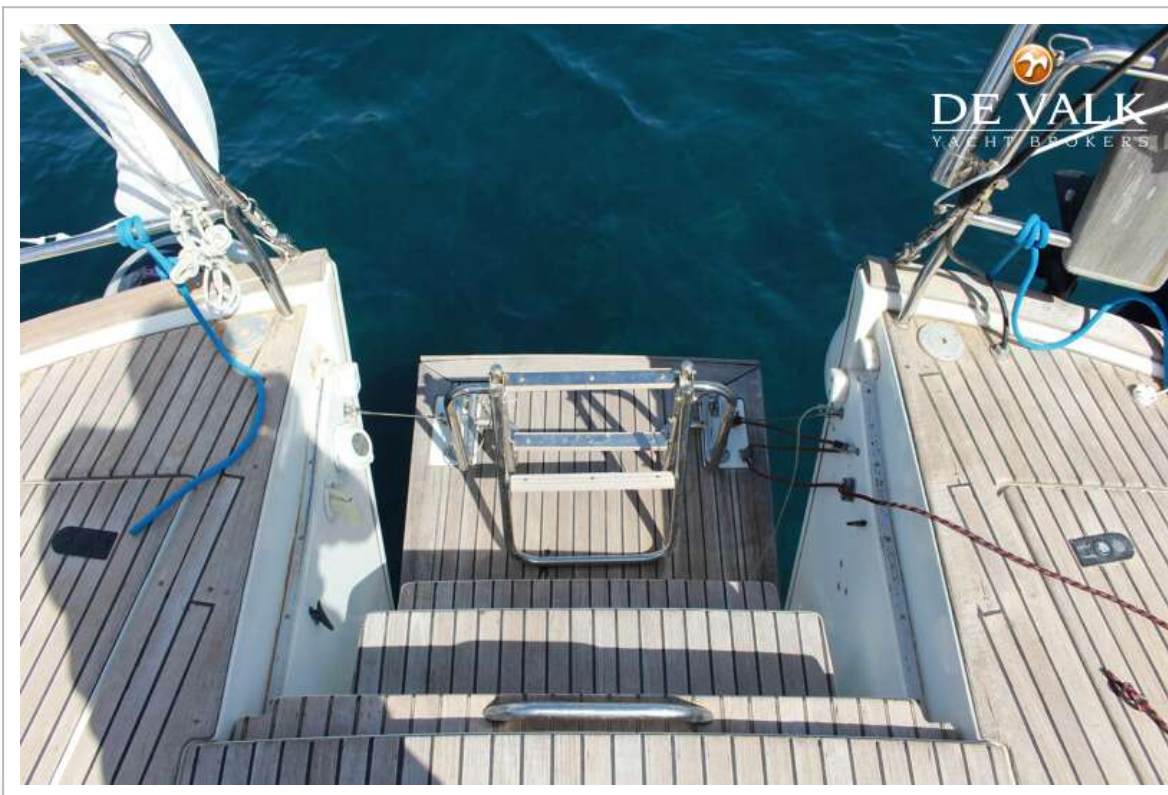

BENETEAU OCEANIS 42 CC