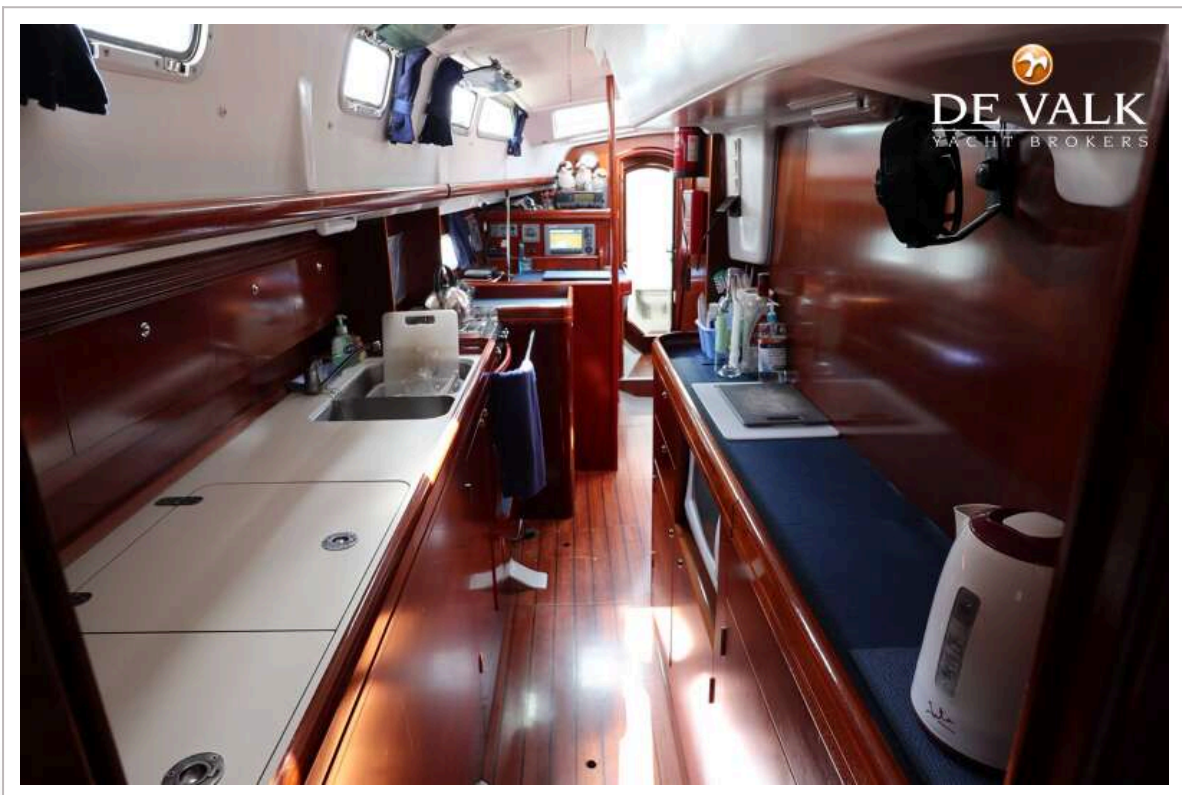

BENETEAU OCEANIS 42 CC