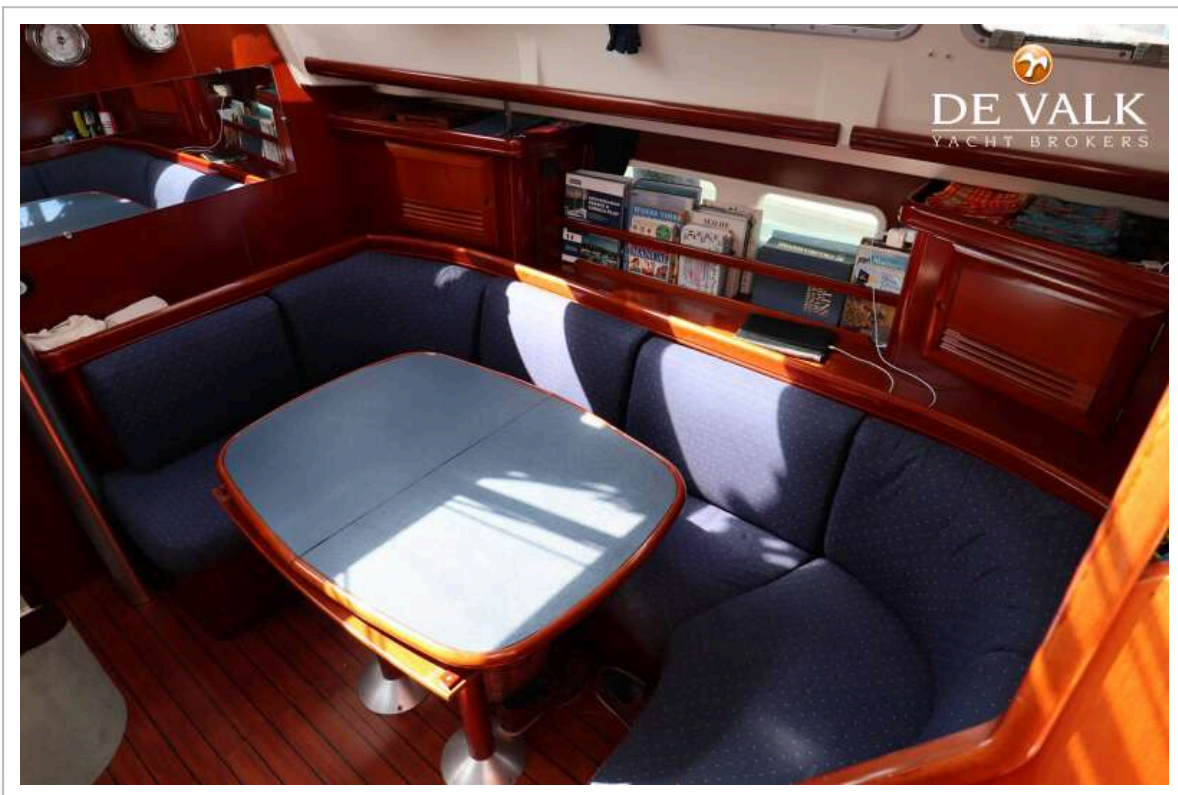

BENETEAU OCEANIS 42 CC