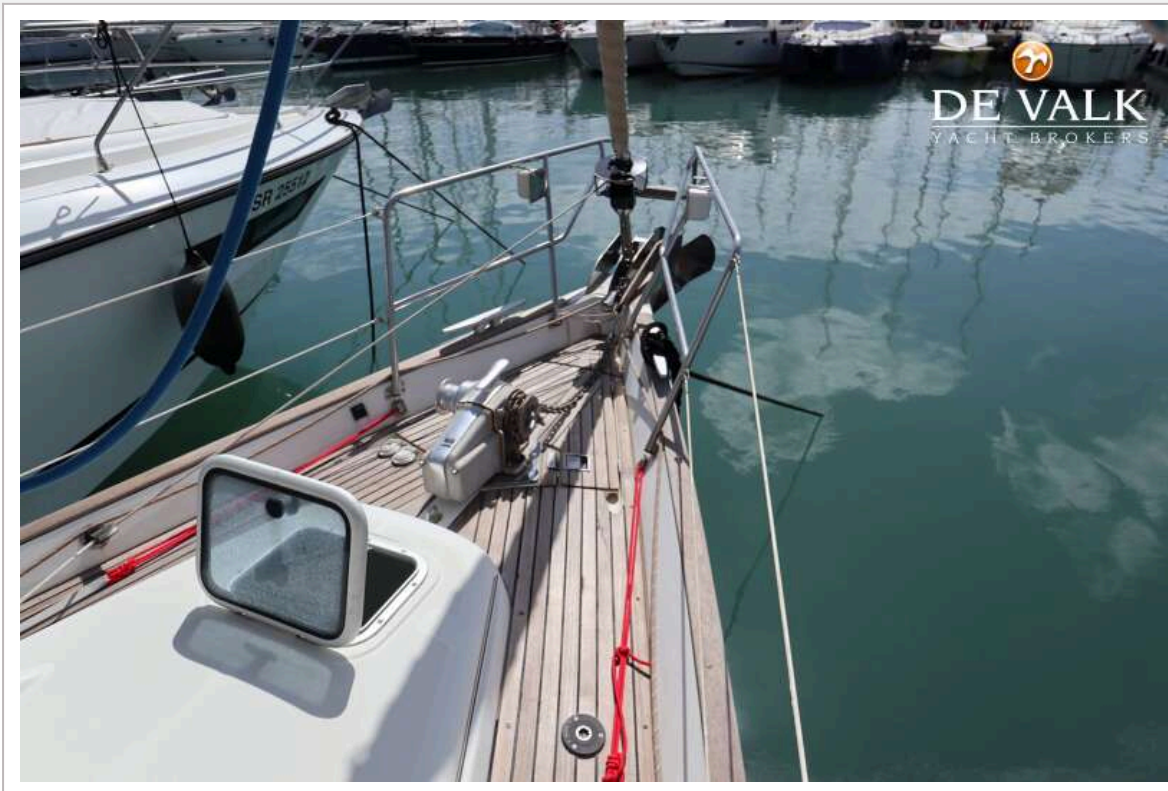

DE VALK
YACHT BROKERS

BENETEAU OCEANIS 42 CC

DE VALK
YACHT BROKERS

BENETEAU OCEANIS 42 CC

BROKER'S COMMENTS

This popular Beneteau Oceanis 42 CC owners version, with her beautiful gracious classic lines, offers all you want for long stay and travelling on board. An easy to handle sail plan and impressive option list make her a fantastic sailing yacht for a couple with a small family. Inside you will be pleased by the beautiful interior, flooded of natural light, the great living space with an enormous owners cabin. The owner keeps her in absolute top maintained and pristine conditions. Despite several recent updates this Beneteau Oceanis 42 CC is now for sale and absolutely ready for new owners.

EQUIPMENT

Sprayhood	Side, stern zip-in roll-up panels
Cockpit cover	yes
Bimini	yes

Winter cover	Full new 2014
Window cover	yes
Cockpit cushions	yes
Cockpit table	2small, large
Bathing platform	yes
Boarding ladder	aluminum
Transom door	yes
Deck shower	yes
Anchor	Delta Delta
Anchor chain	75mx10mm
Other ground tackle	Fortress kedge
Windlass	electrical Lofrans tiges 1200w
Radar reflector	yes
Fenders	8 big tubular, 2 big round, and 2 small tubular
Mooring lines	yes
Spare parts	yes
Tools	yes
Radio-cd player	yes
Speakers in salon	yes
Clock - barometer	yes

RIGGING

Rigging	sloop
Standing rigging	wire 2012
Mainsail	Elvstrom 2017
Genoa furler	Technique Voile
Stormjib	Owen
Extra info	Twin back stay

BENETEAU OCEANIS 42 CC

BENETEAU OCEANIS 42 CC

BENETEAU OCEANIS 42 CC

BENETEAU OCEANIS 42 CC

BENETEAU OCEANIS 42 CC

BENETEAU OCEANIS 42 CC

BENETEAU OCEANIS 42 CC

BENETEAU OCEANIS 42 CC

BENETEAU OCEANIS 42 CC

BENETEAU OCEANIS 42 CC

BENETEAU OCEANIS 42 CC