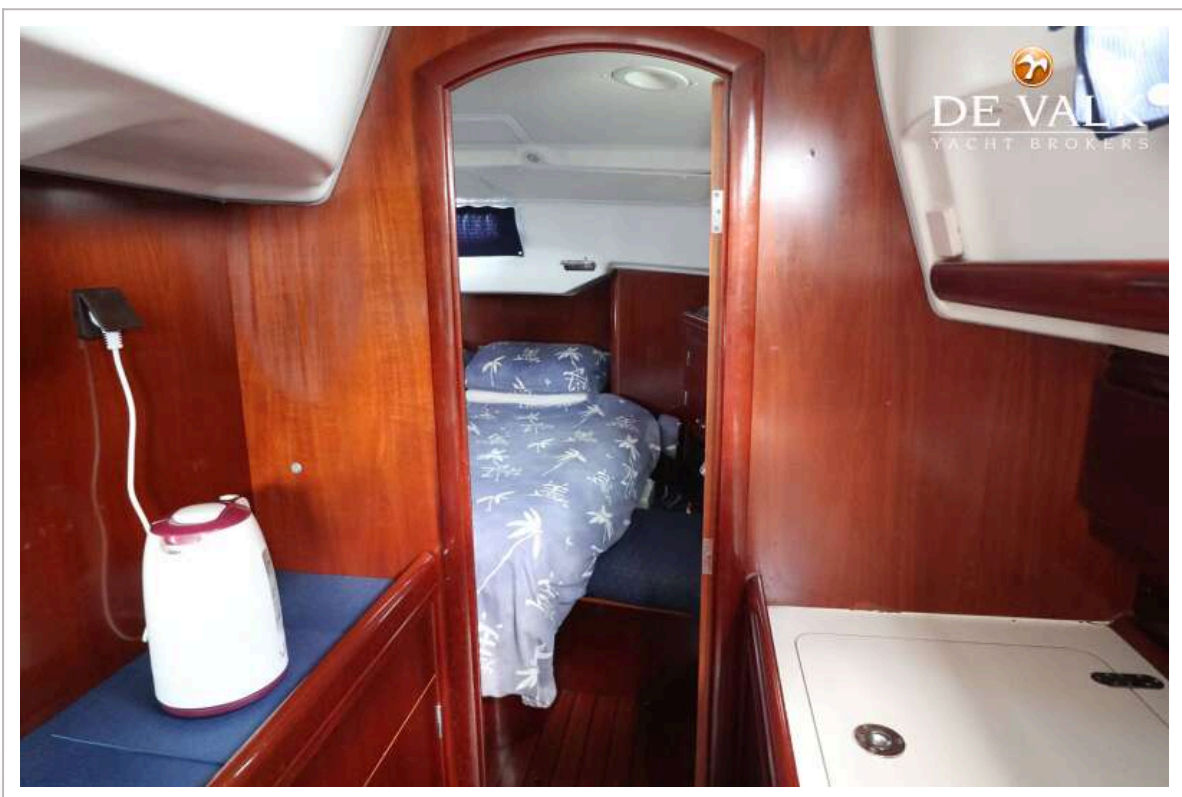

BENETEAU OCEANIS 42 CC