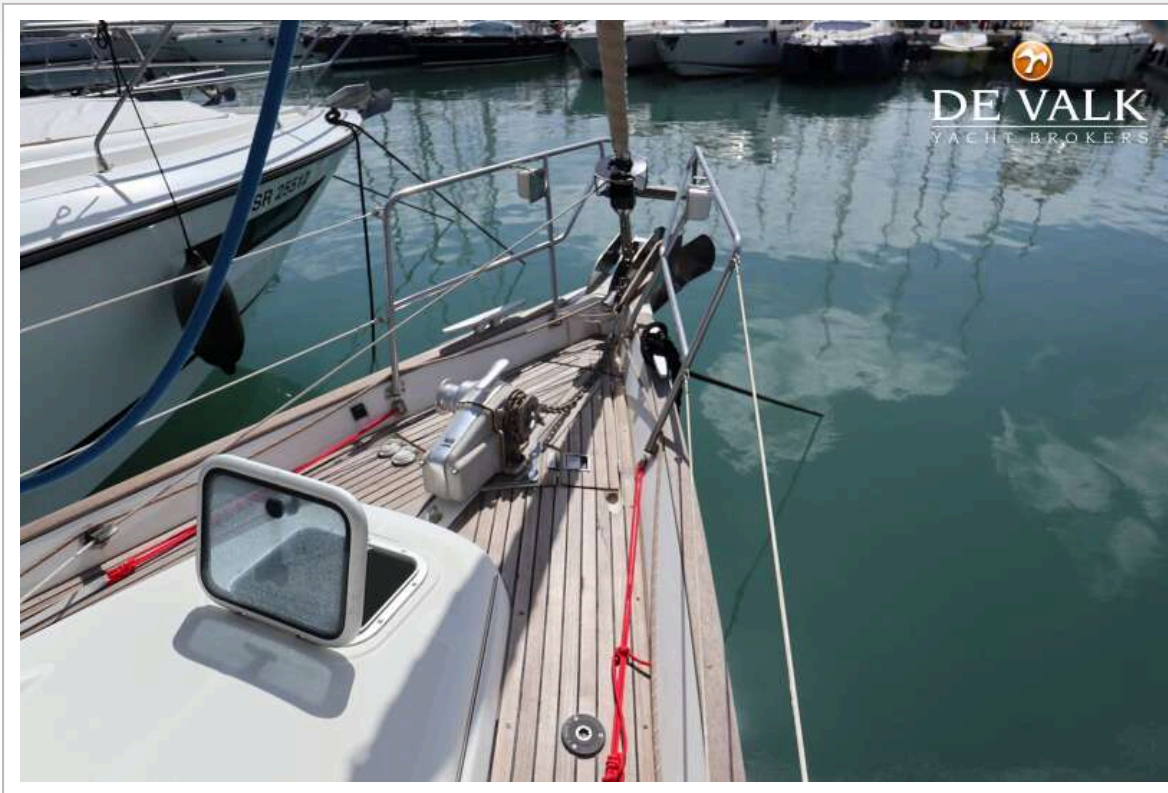

DE VALK
YACHT BROKERS

BENETEAU OCEANIS 42 CC

DE VALK
YACHT BROKERS

BENETEAU OCEANIS 42 CC

BROKER'S COMMENTS

This popular Beneteau Oceanis 42 CC owners version, with her beautiful gracious classic lines, offers all you want for long stay and travelling on board. An easy to handle sail plan and impressive option list make her a fantastic sailing yacht for a couple with a small family. Inside you will be pleased by the beautiful interior, flooded of natural light, the great living space with an enormous owners cabin. The owner keeps her in absolute top maintained and pristine conditions. Despite several recent updates this Beneteau Oceanis 42 CC is now for sale and absolutely ready for new owners.

EQUIPMENT

Sprayhood	Side, stern zip-in roll-up panels
Cockpit cover	yes
Bimini	yes

Winter cover	Full new 2014
Window cover	yes
Cockpit cushions	yes
Cockpit table	2small, large
Bathing platform	yes
Boarding ladder	aluminum
Transom door	yes
Deck shower	yes
Anchor	Delta Delta
Anchor chain	75mx10mm
Other ground tackle	Fortress kedge
Windlass	electrical Lofrans tiges 1200w
Radar reflector	yes
Fenders	8 big tubular, 2 big round, and 2 small tubular
Mooring lines	yes
Spare parts	yes
Tools	yes
Radio-cd player	yes
Speakers in salon	yes
Clock - barometer	yes

RIGGING

Rigging	sloop
Standing rigging	wire 2012
Mainsail	Elvstrom 2017
Genoa furler	Technique Voile
Stormjib	Owen
Extra info	Twin back stay

BENETEAU OCEANIS 42 CC

BENETEAU OCEANIS 42 CC

BENETEAU OCEANIS 42 CC

BENETEAU OCEANIS 42 CC

BENETEAU OCEANIS 42 CC

BENETEAU OCEANIS 42 CC

BENETEAU OCEANIS 42 CC

BENETEAU OCEANIS 42 CC

BENETEAU OCEANIS 42 CC

BENETEAU OCEANIS 42 CC

BENETEAU OCEANIS 42 CC