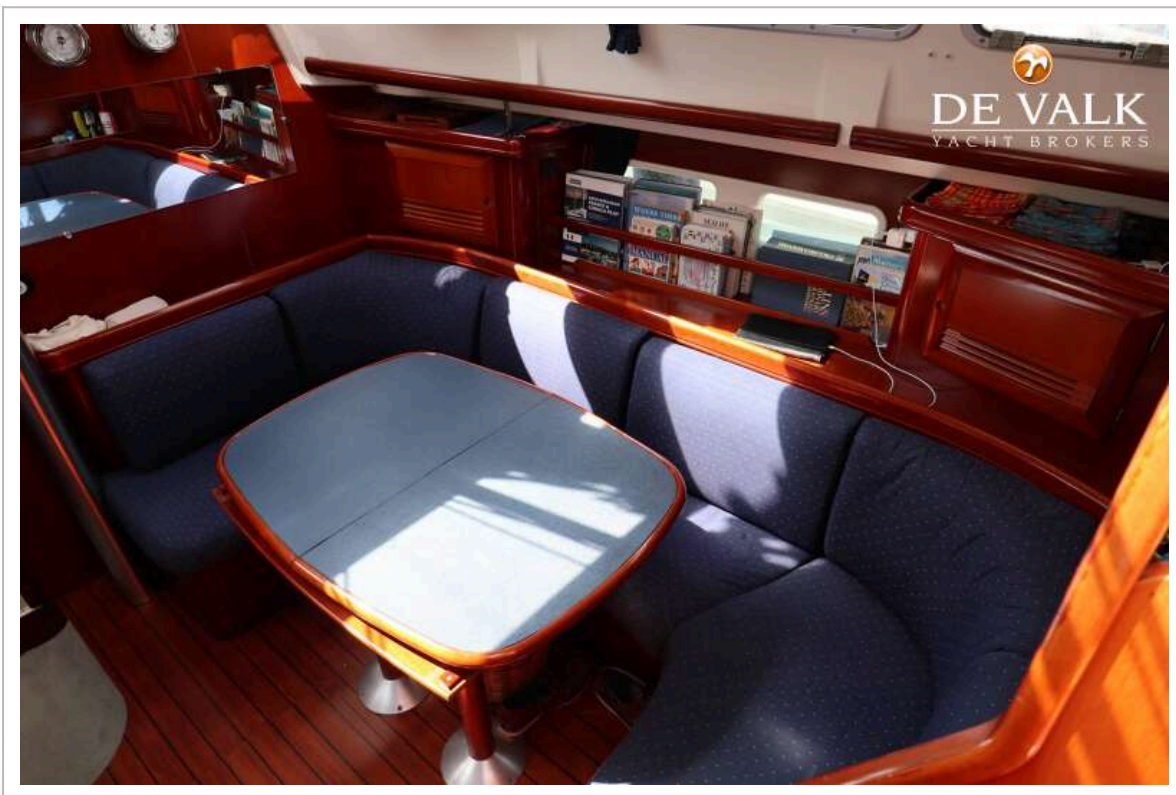

BENETEAU OCEANIS 42 CC