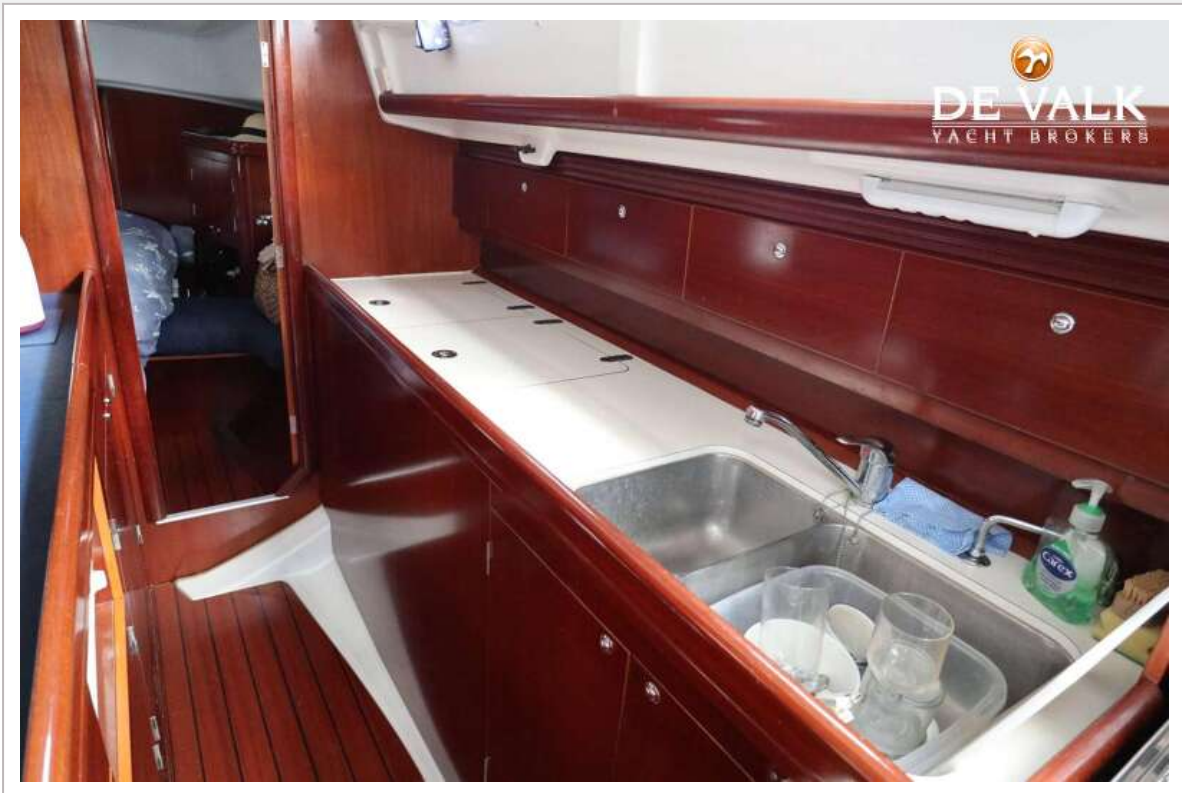

BENETEAU OCEANIS 42 CC