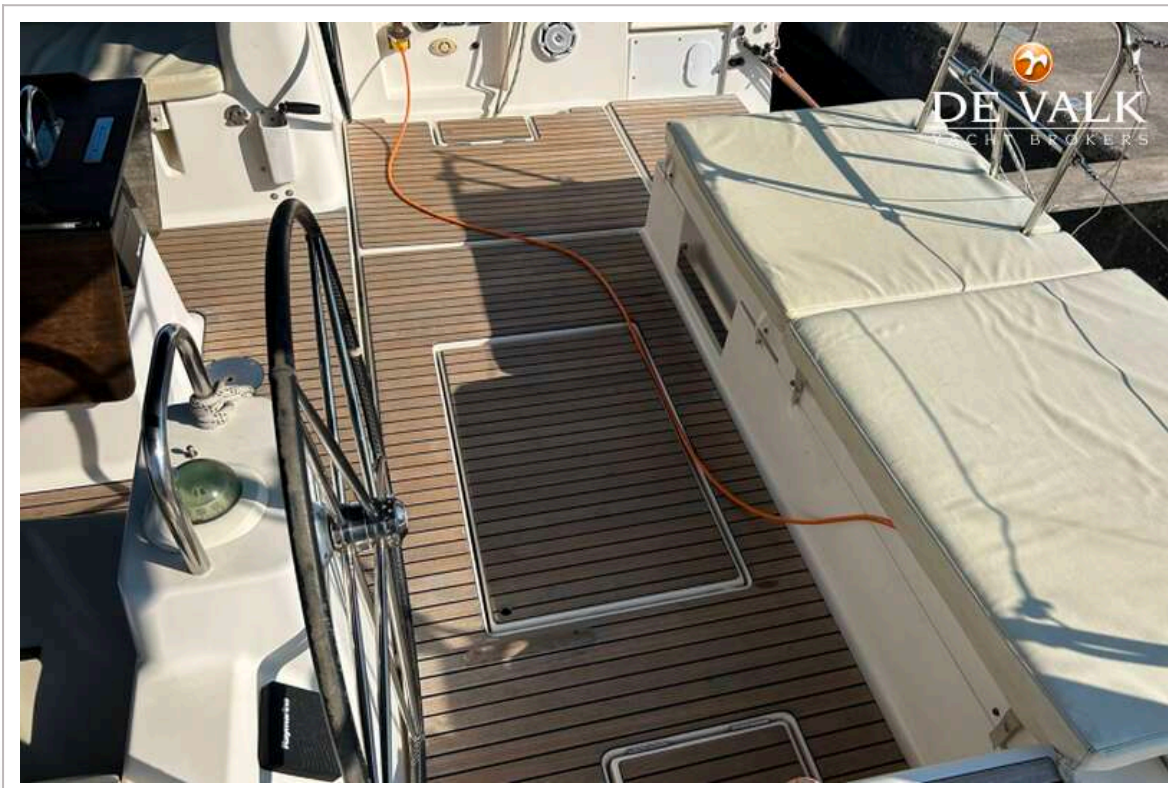

RIGGING

Rigging	yes
Material mast	aluminium
Spreaders	yes
Mainsail	2024 furling
Genoa	2024
Genoa furler	Electric
Halyard winches	Electric

DUFOUR 560 GRAND LARGE

DUFOUR 560 GRAND LARGE

DUFOUR 560 GRAND LARGE