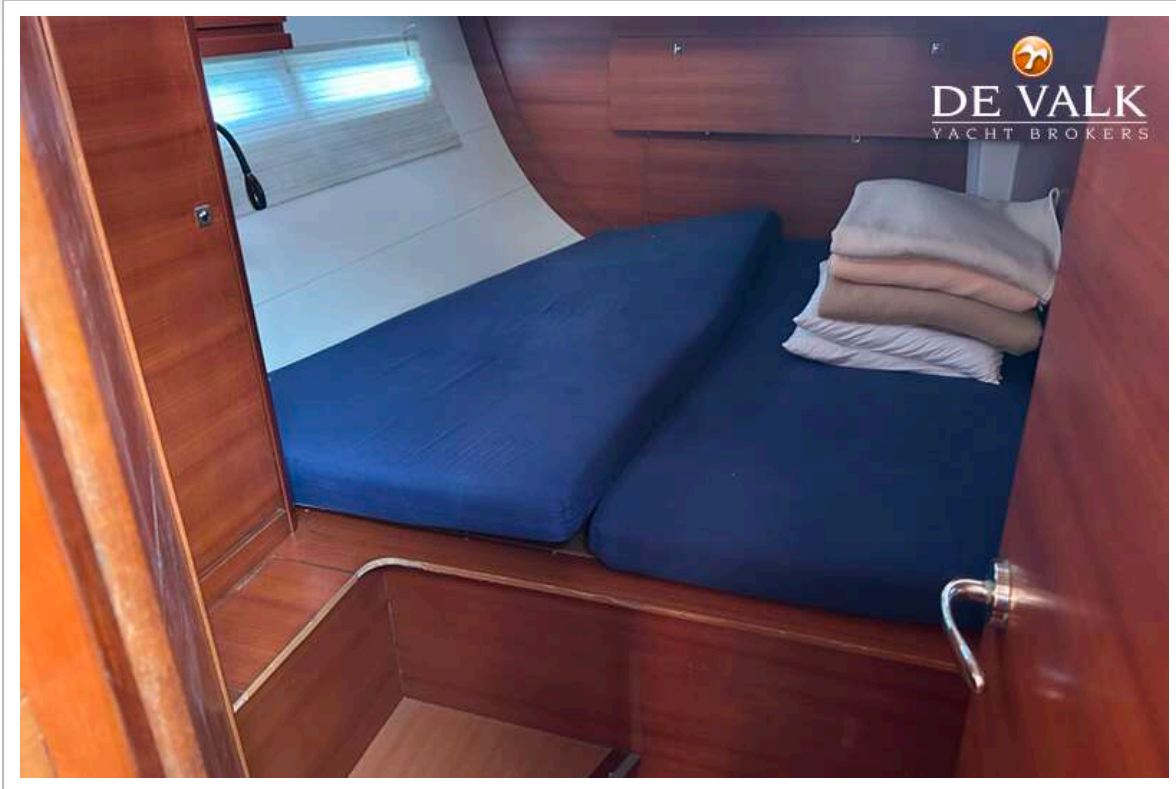

DUFOUR 560 GRAND LARGE