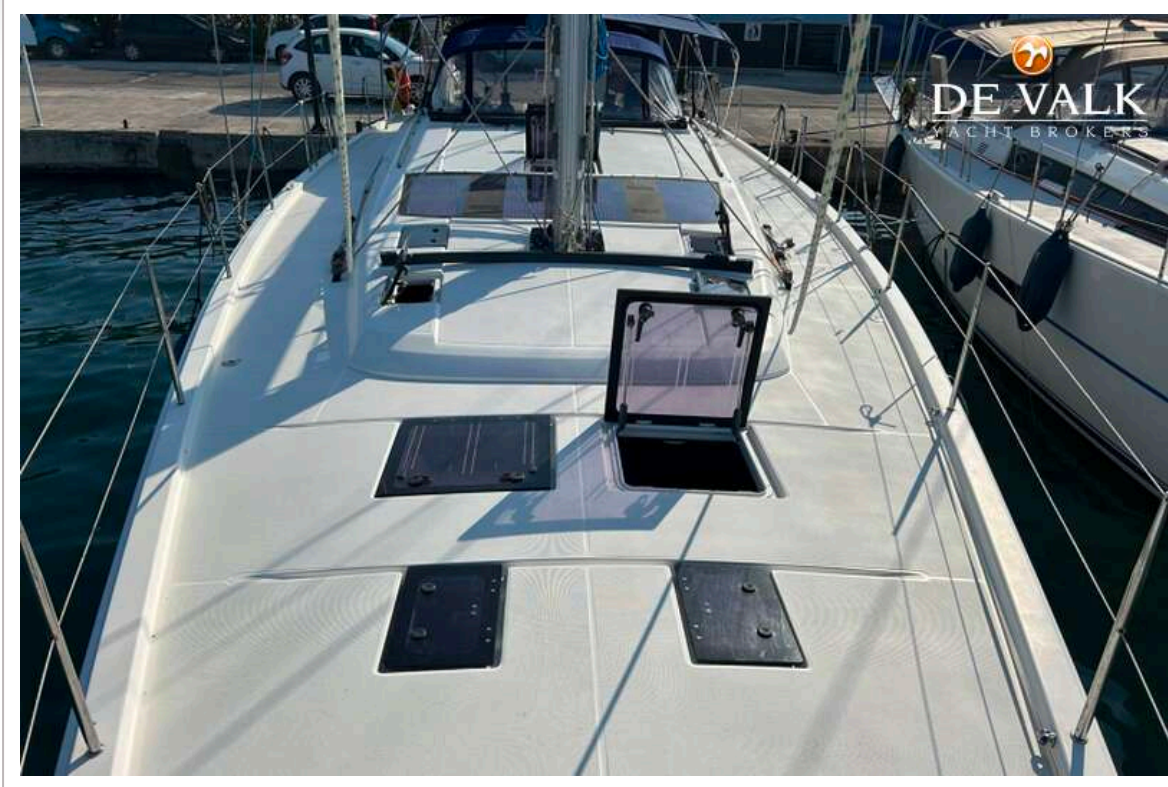

DUFOUR 560 GRAND LARGE