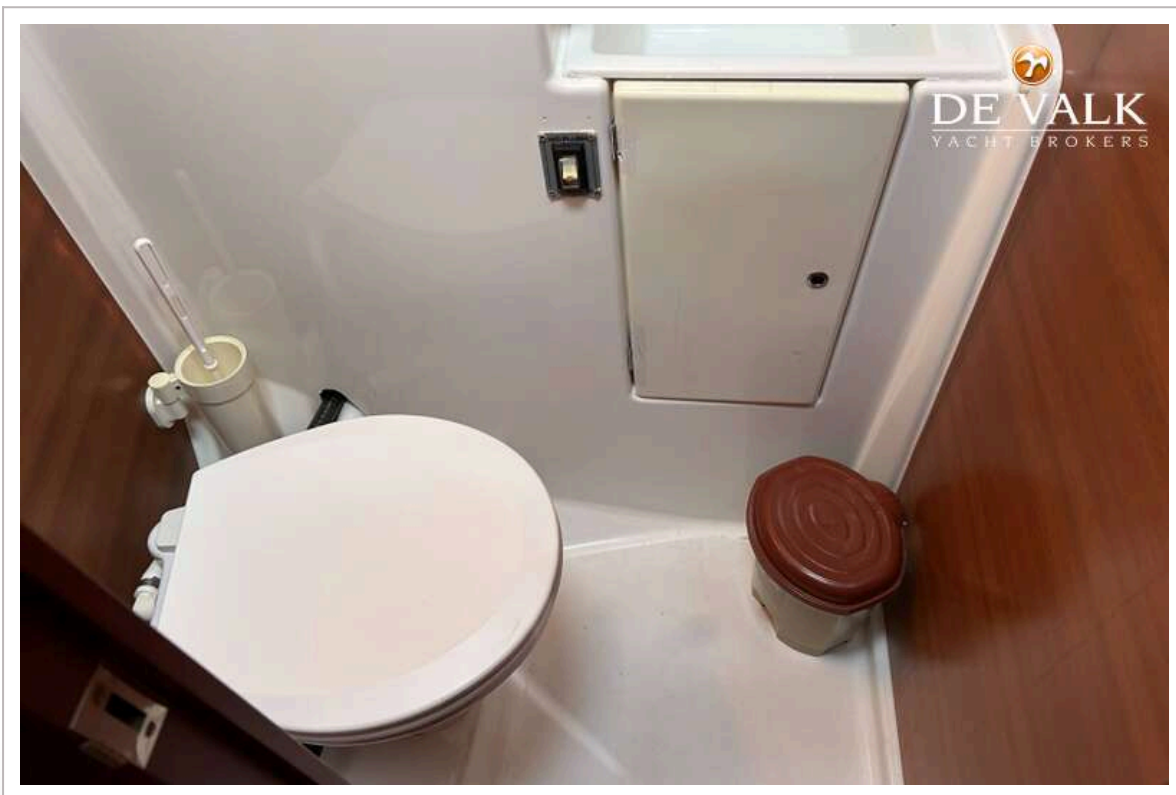

DUFOUR 560 GRAND LARGE