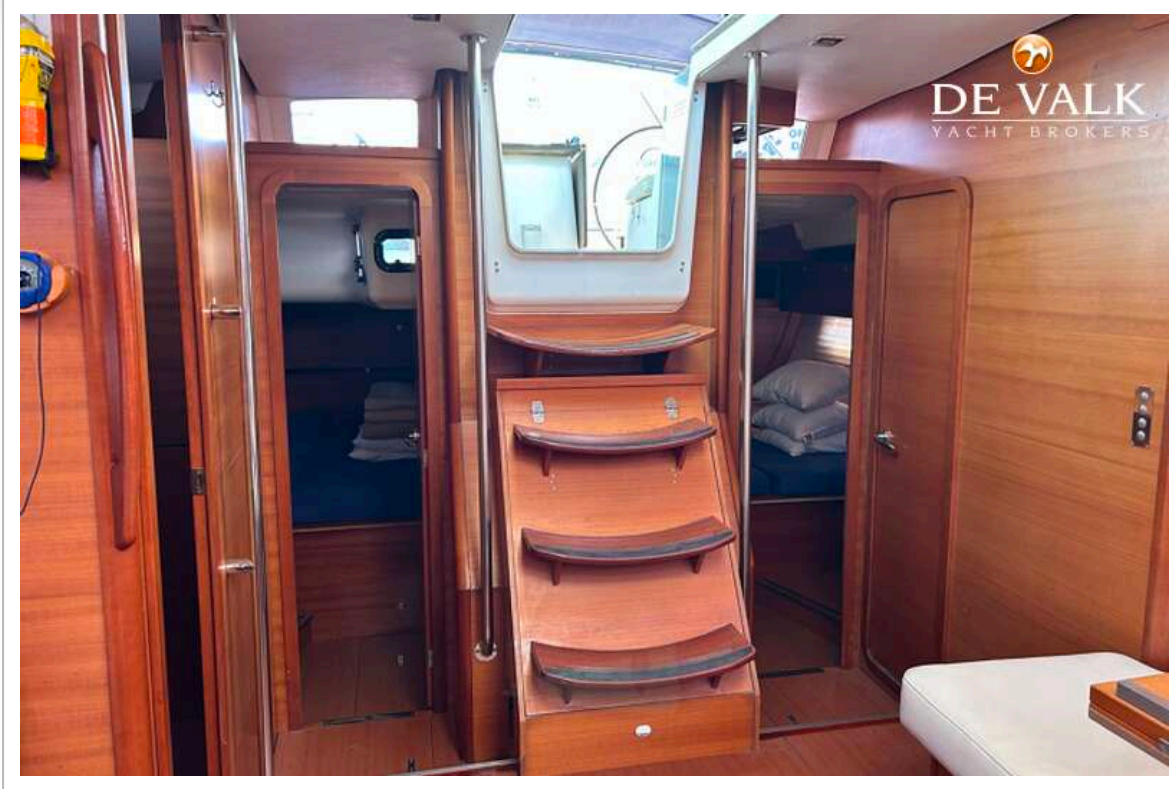

DUFOUR 560 GRAND LARGE