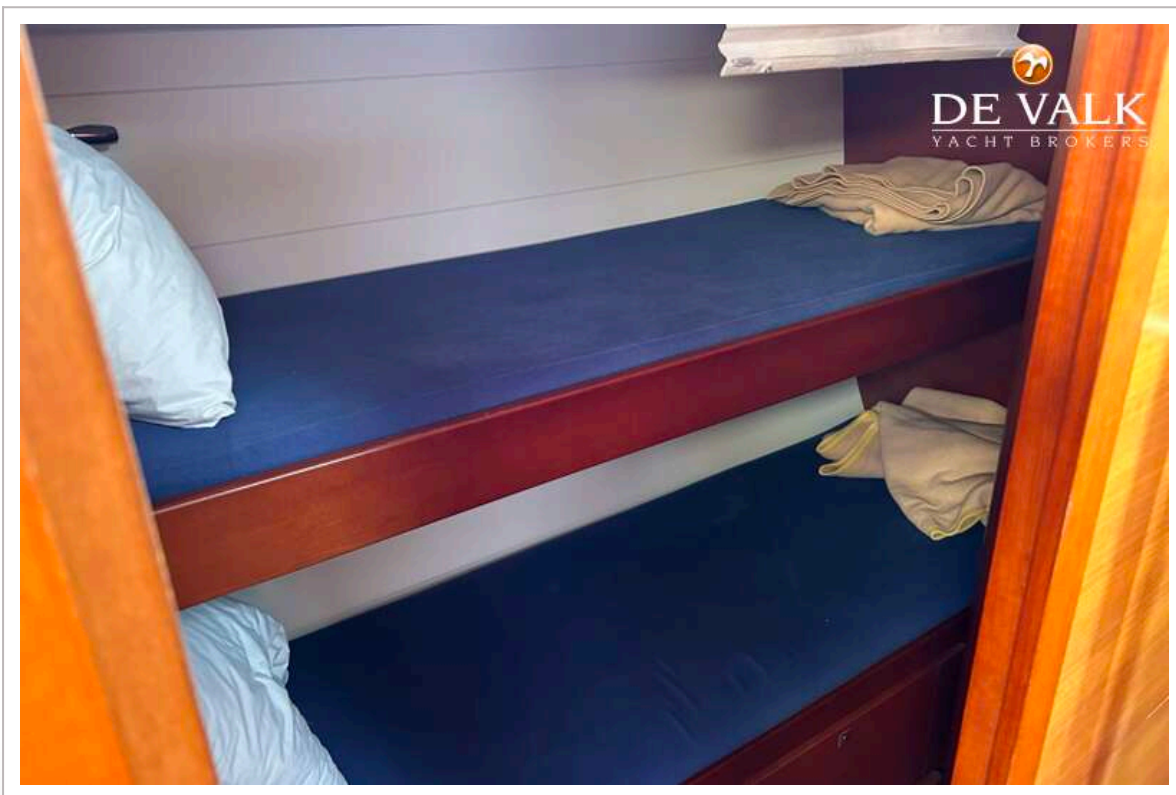

DUFOUR 560 GRAND LARGE