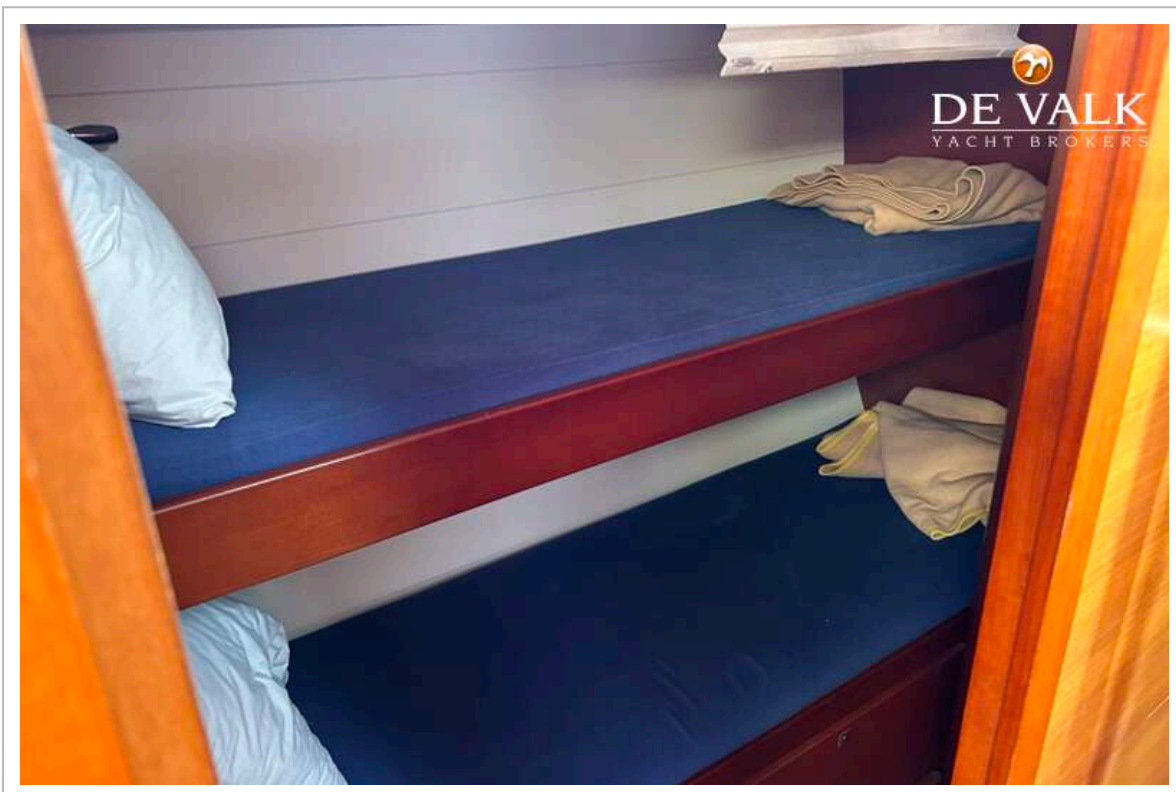

DUFOUR 560 GRAND LARGE