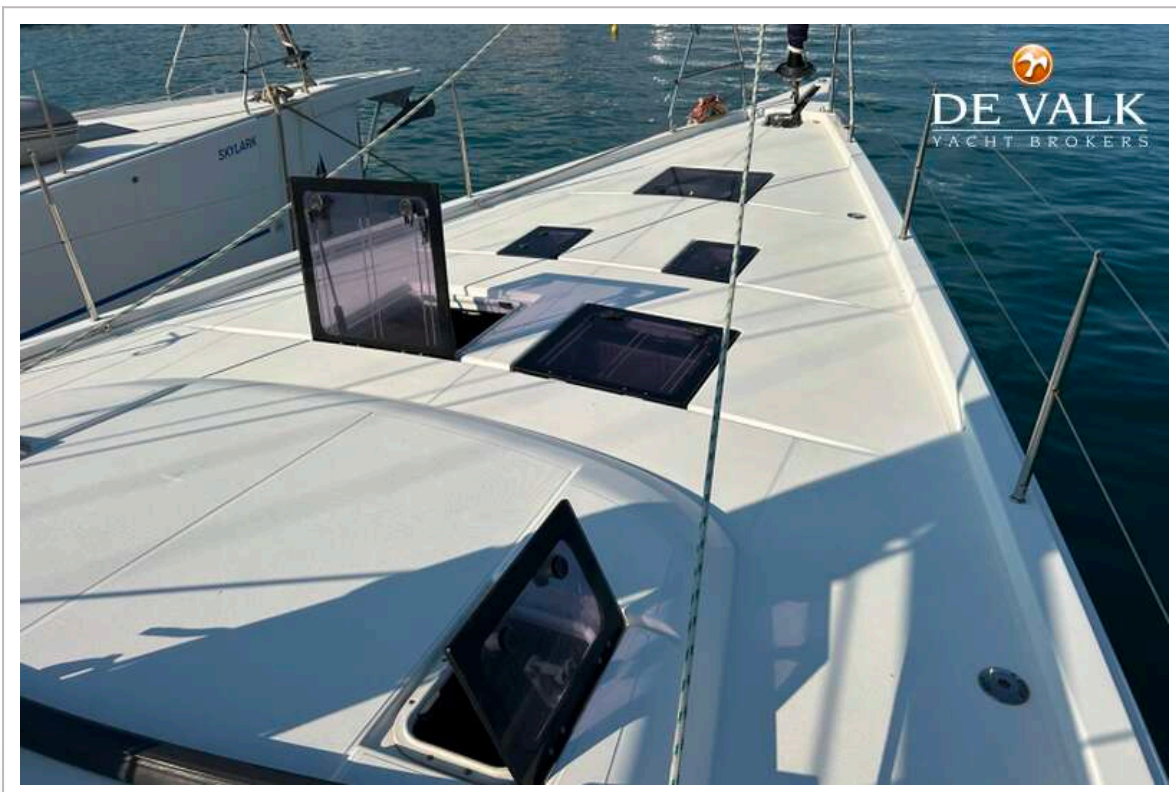

DUFOUR 560 GRAND LARGE