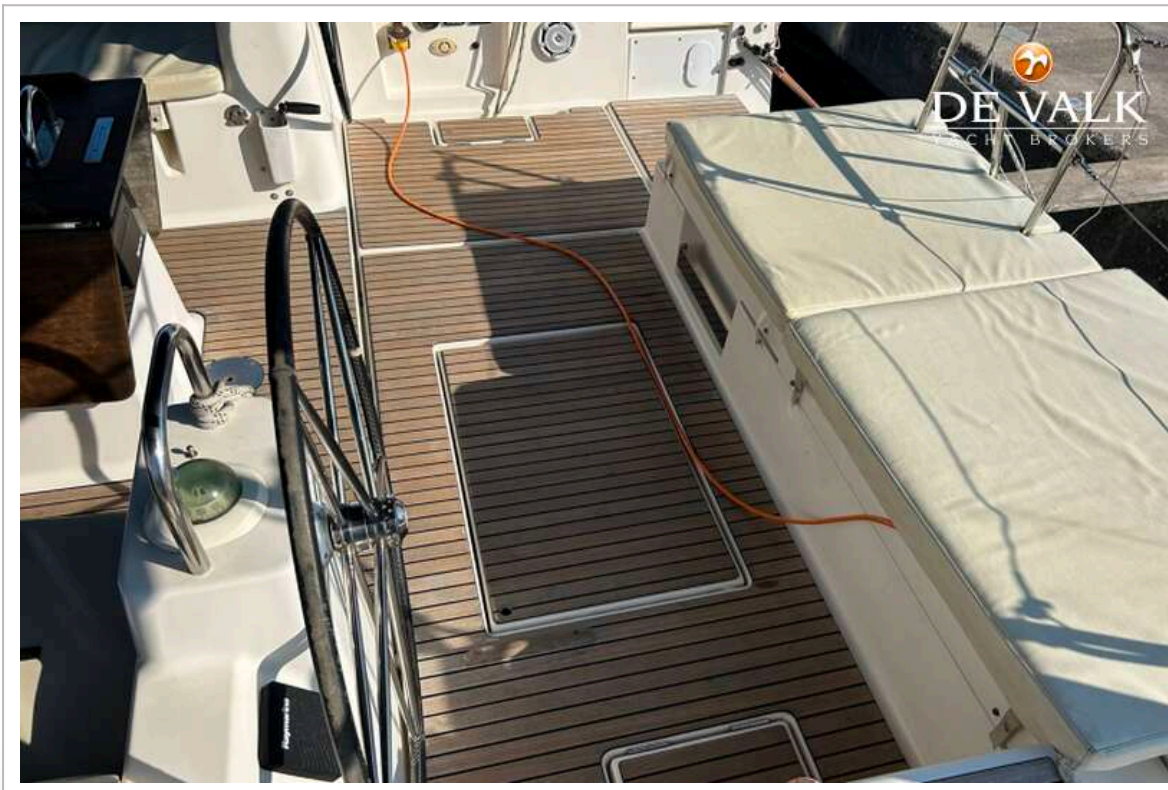

RIGGING

Rigging	yes
Material mast	aluminium
Spreaders	yes
Mainsail	2024 furling
Genoa	2024
Genoa furler	Electric
Halyard winches	Electric

DUFOUR 560 GRAND LARGE

DUFOUR 560 GRAND LARGE

DUFOUR 560 GRAND LARGE