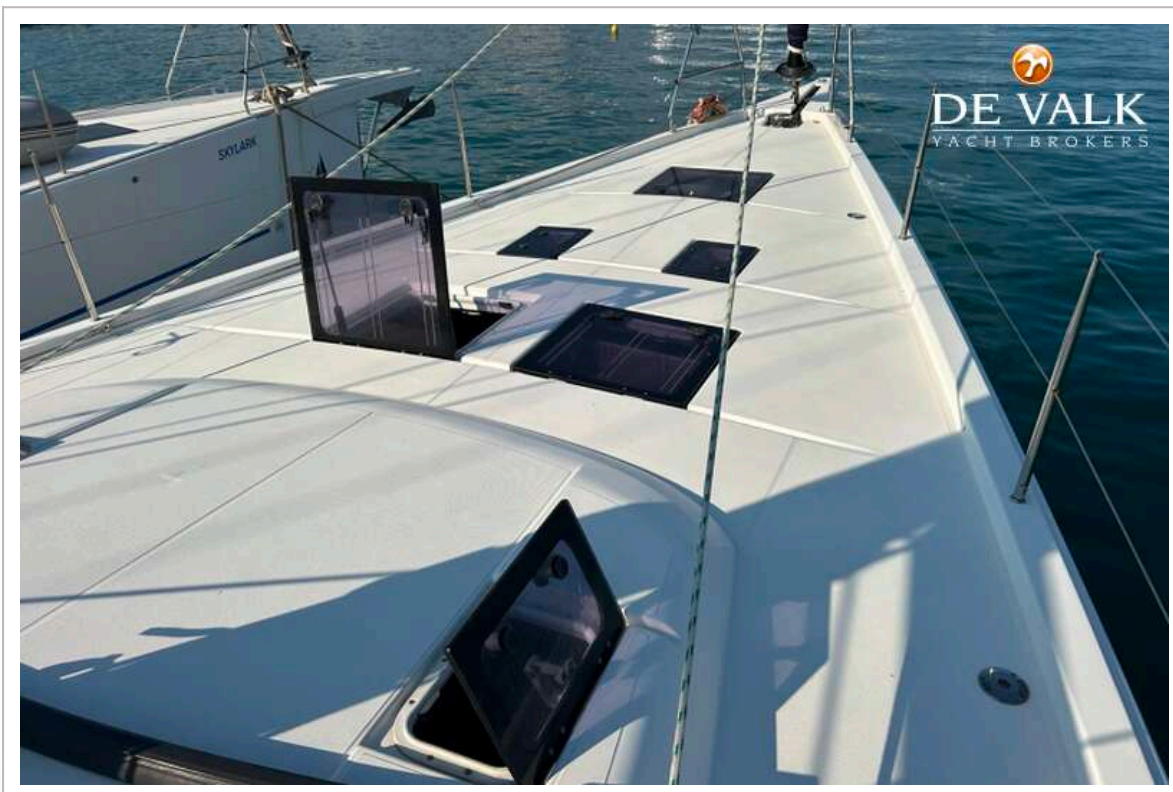

DUFOUR 560 GRAND LARGE