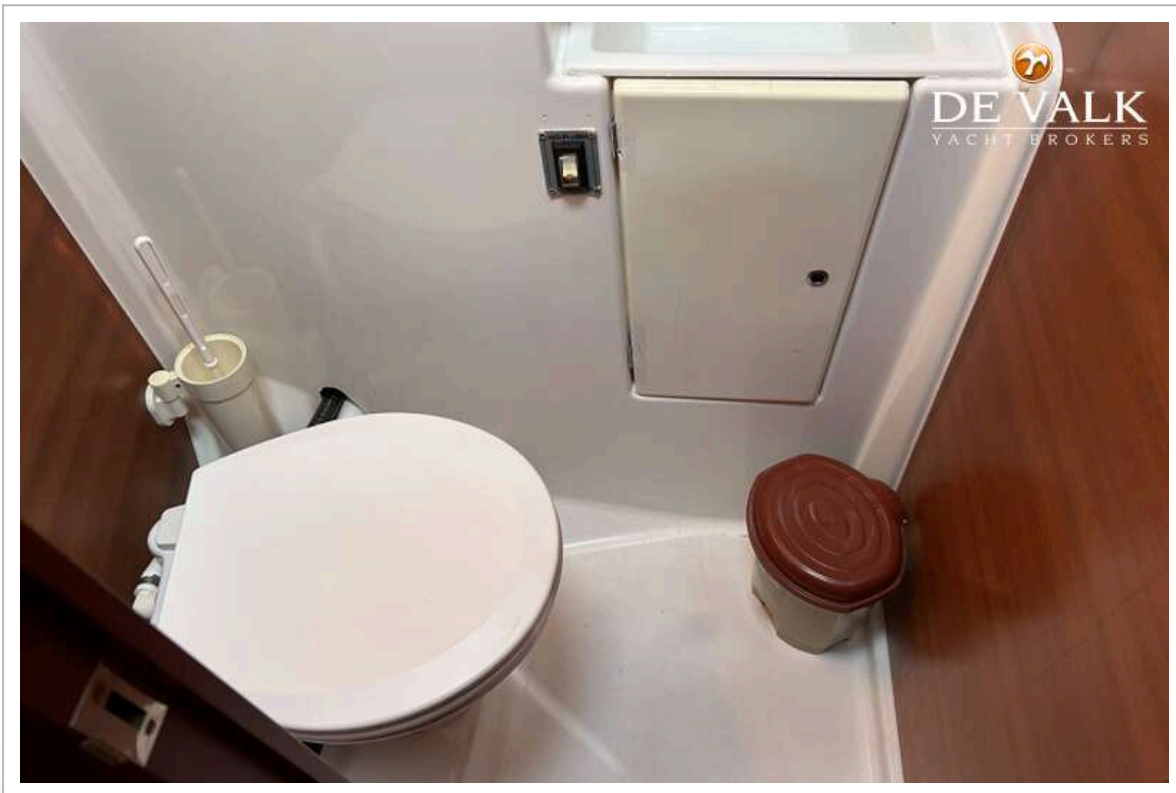

DUFOUR 560 GRAND LARGE