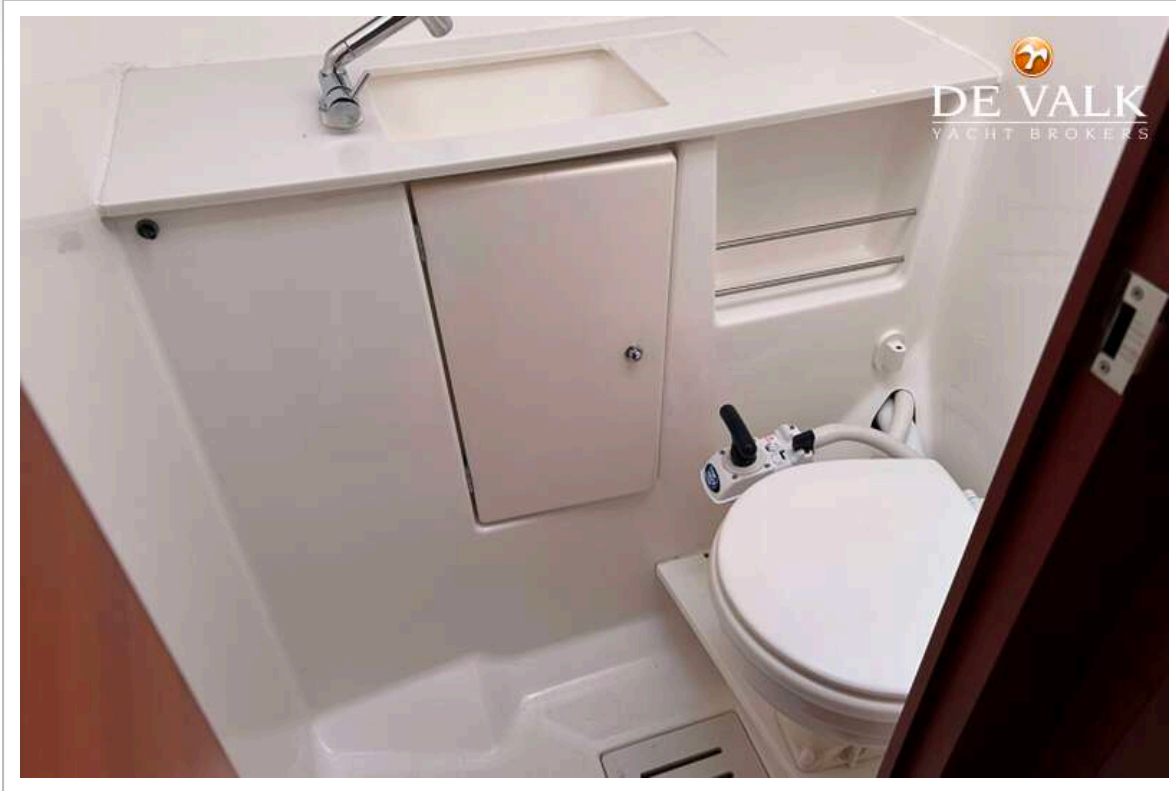

DUFOUR 560 GRAND LARGE