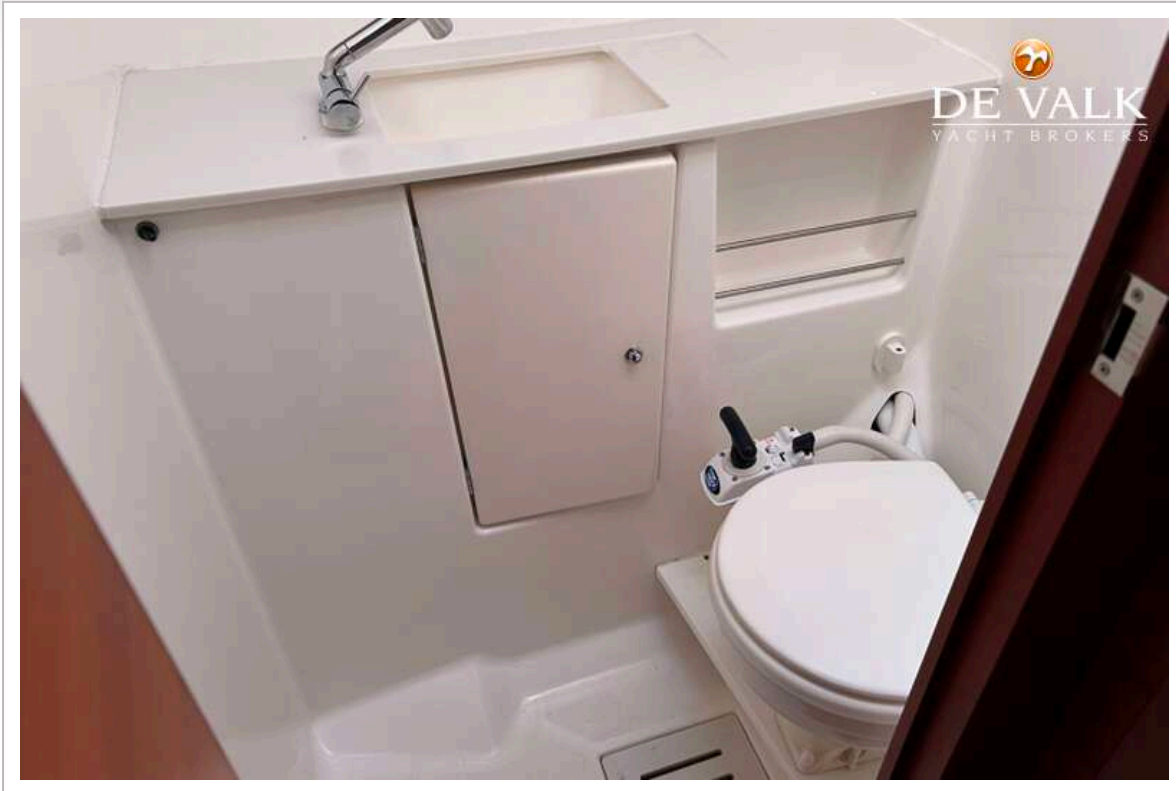

DUFOUR 560 GRAND LARGE