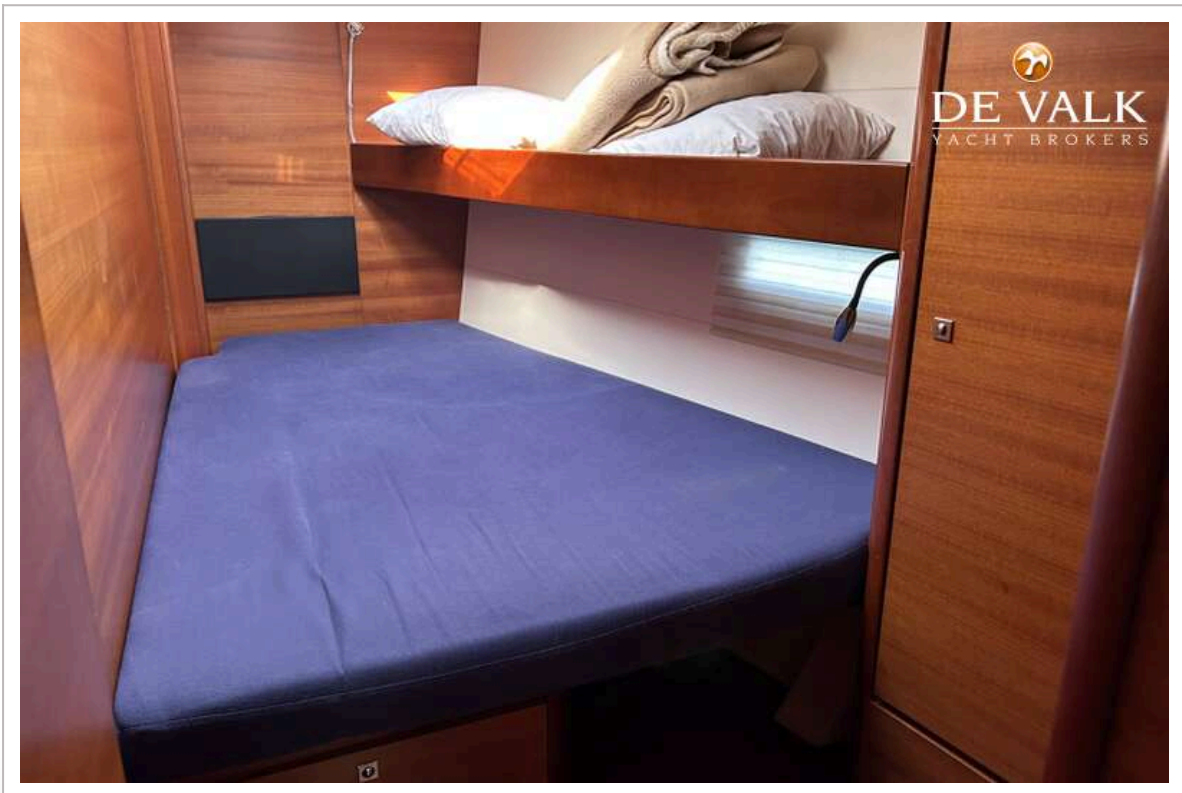

DUFOUR 560 GRAND LARGE