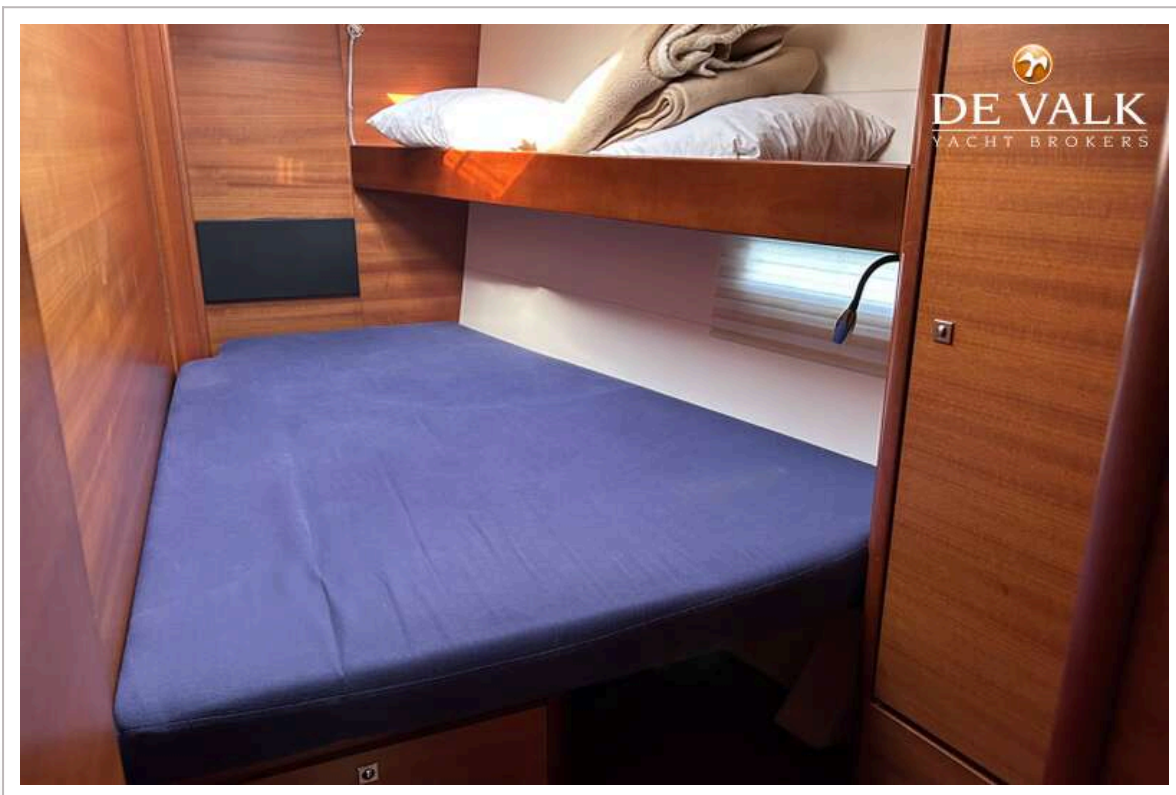

DUFOUR 560 GRAND LARGE