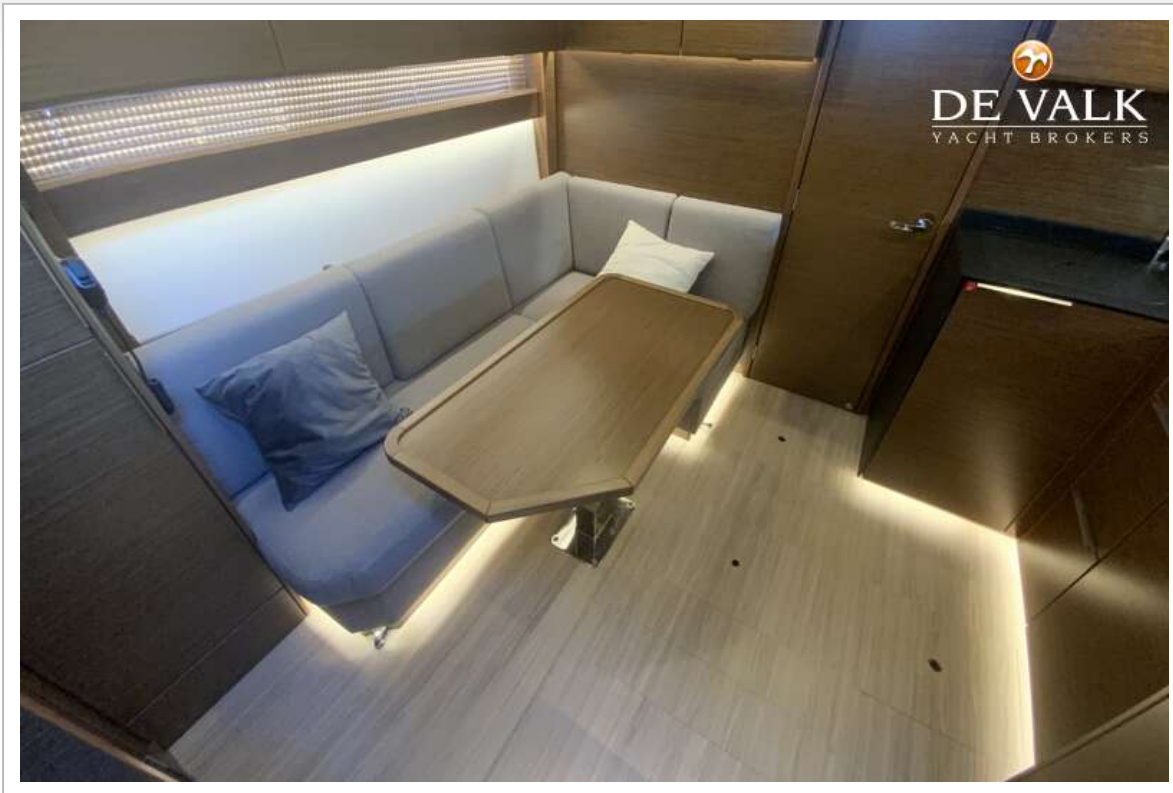

BAVARIA S36 OPEN