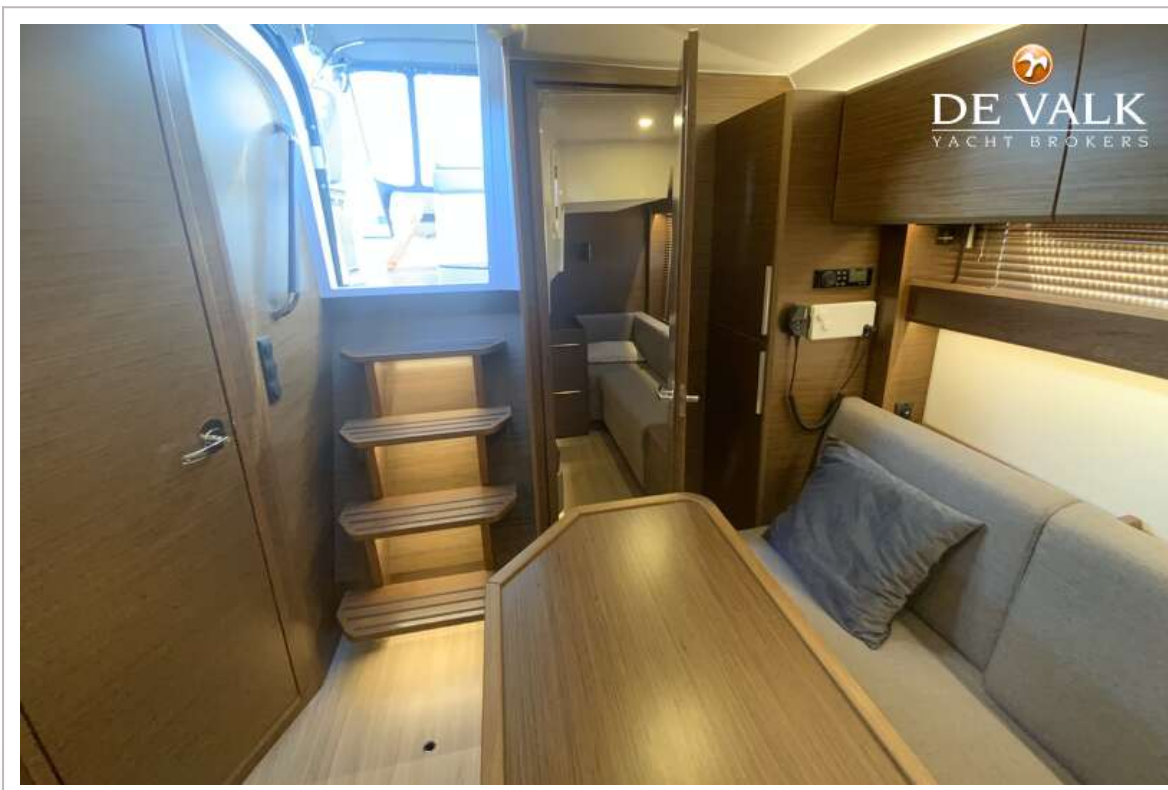

BAVARIA S36 OPEN