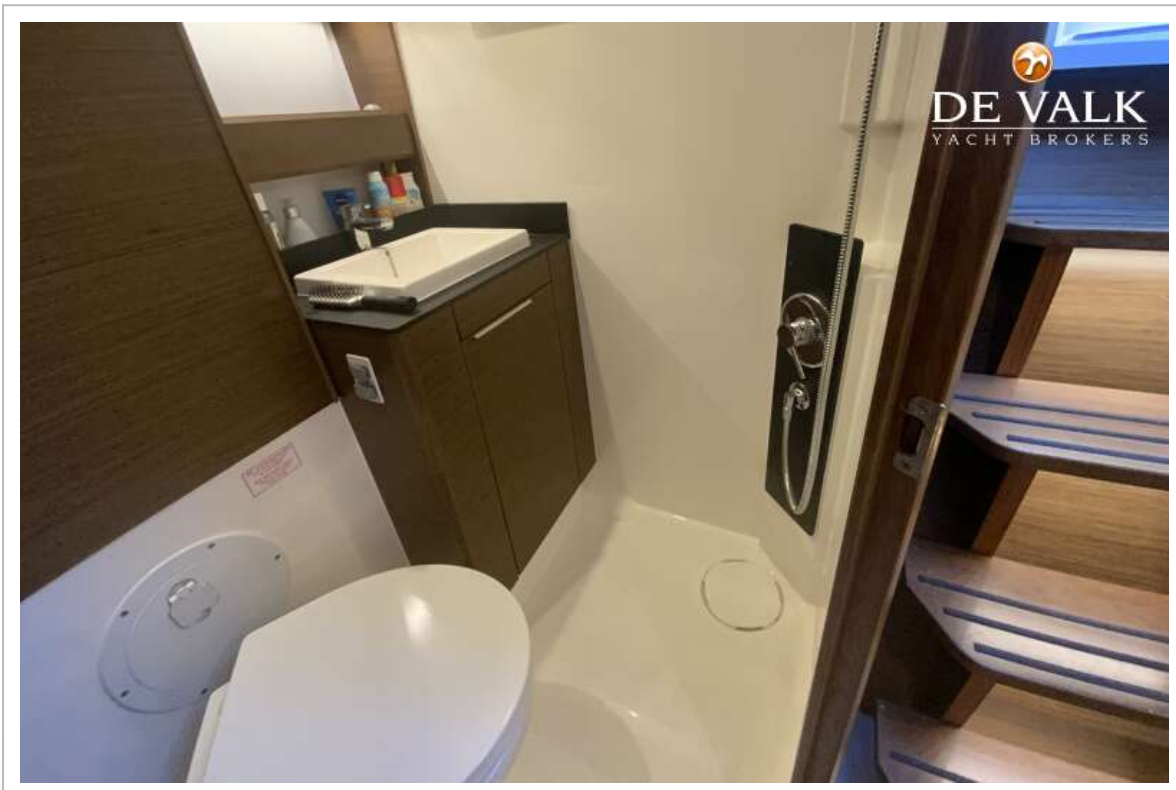

BAVARIA S36 OPEN