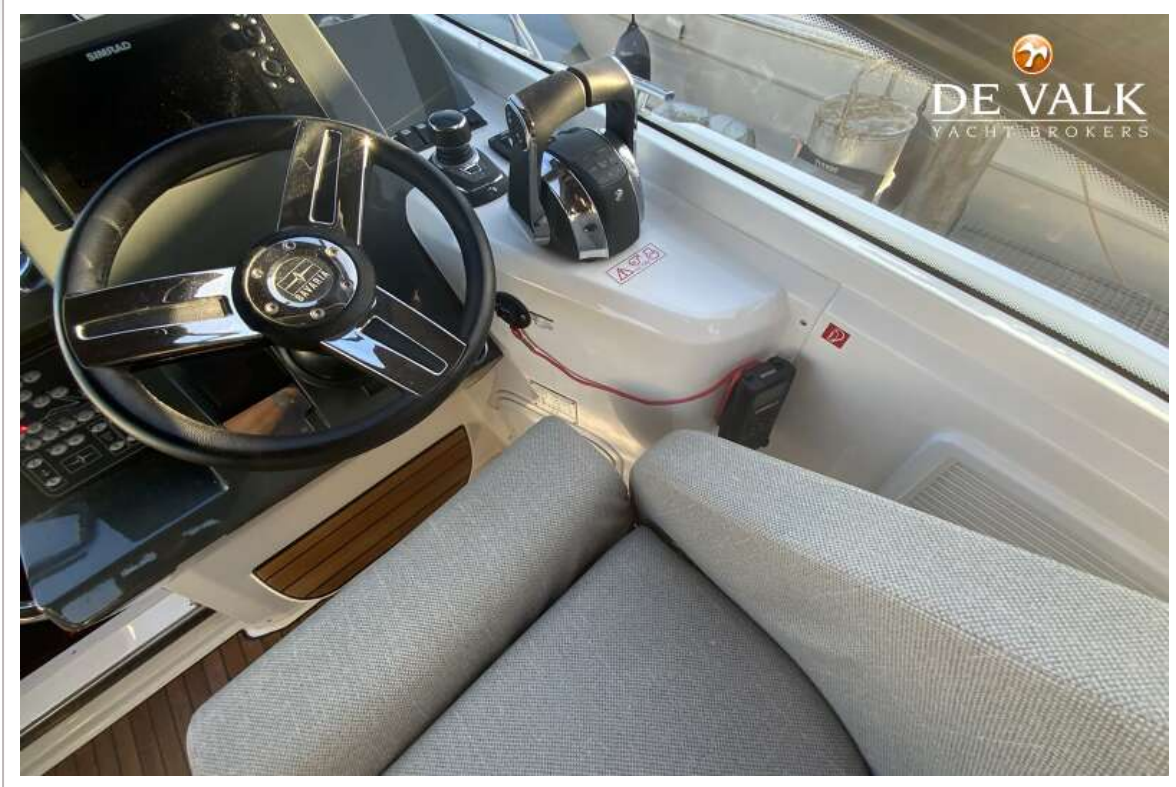

BAVARIA S36 OPEN