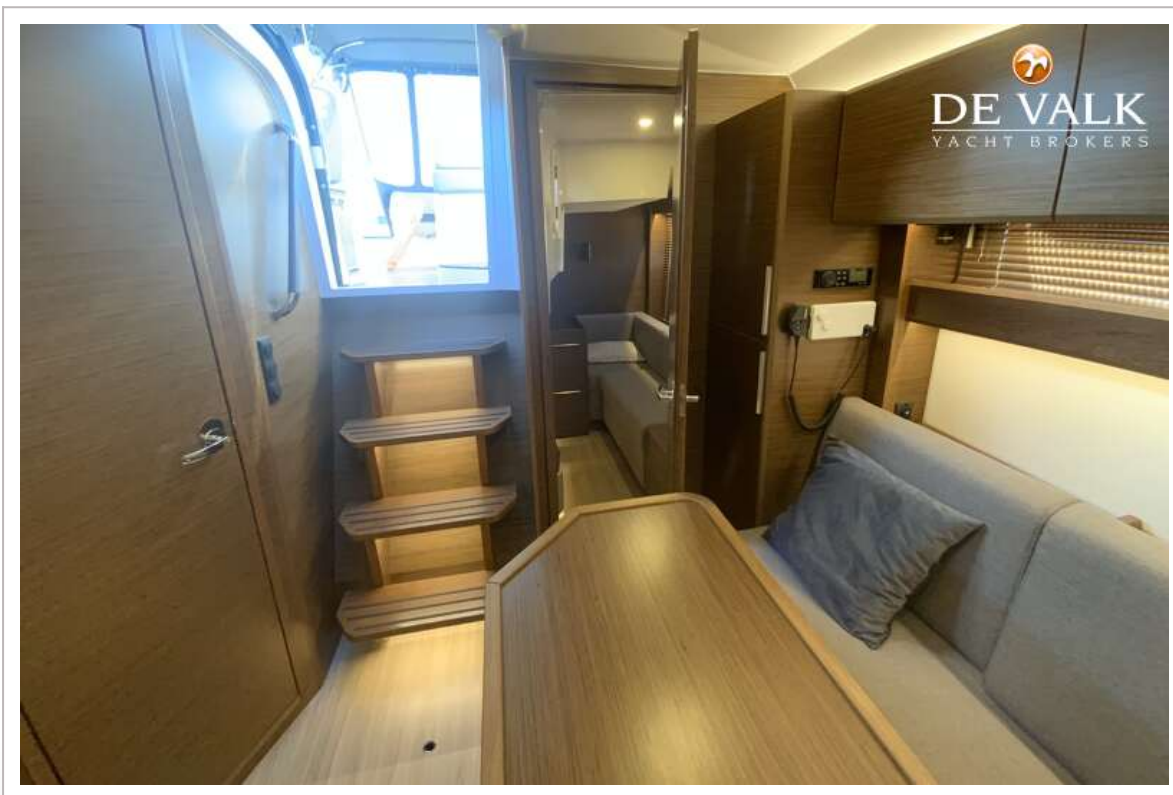

BAVARIA S36 OPEN