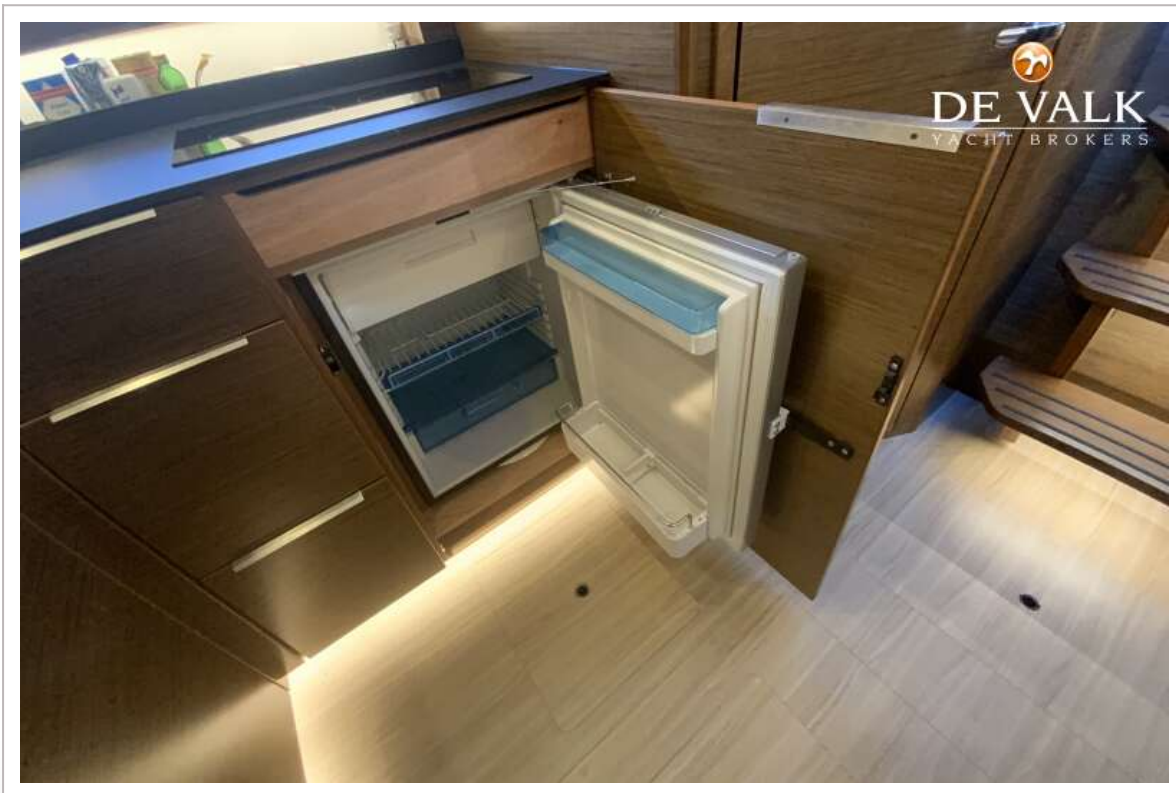

BAVARIA S36 OPEN