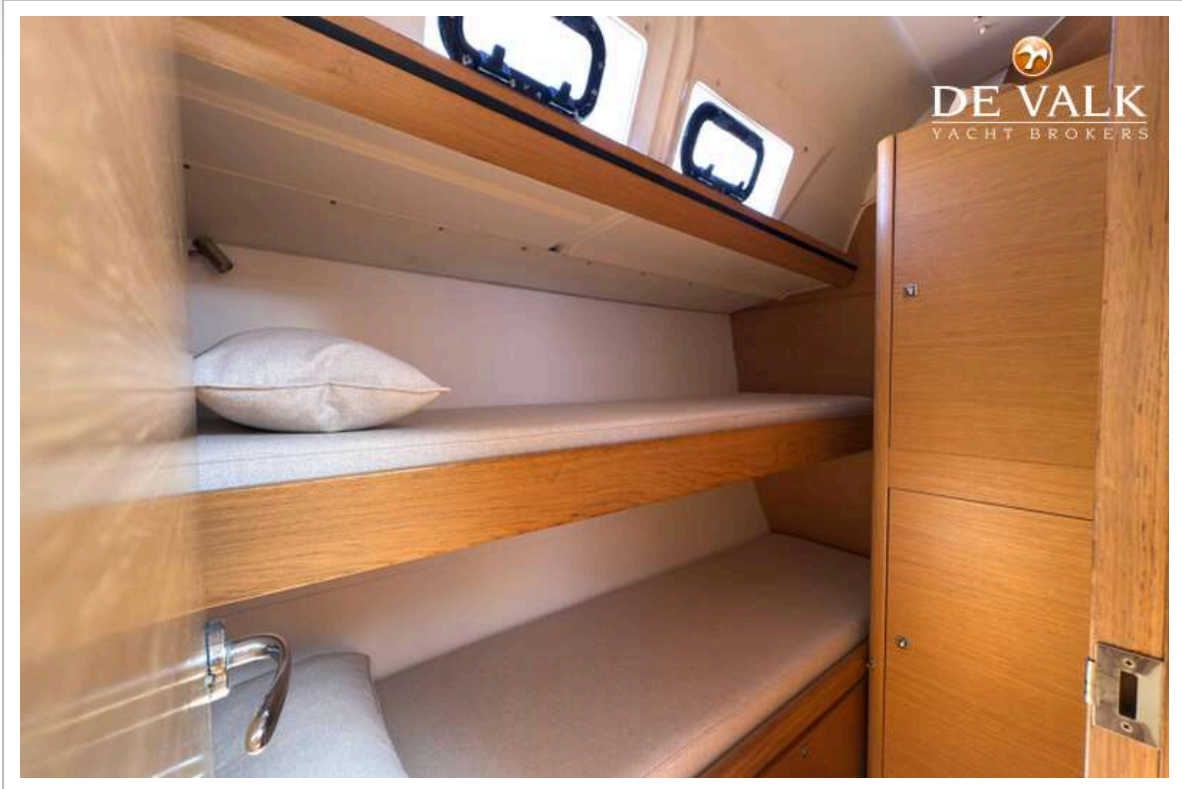

DUFOUR 512 GRAND LARGE