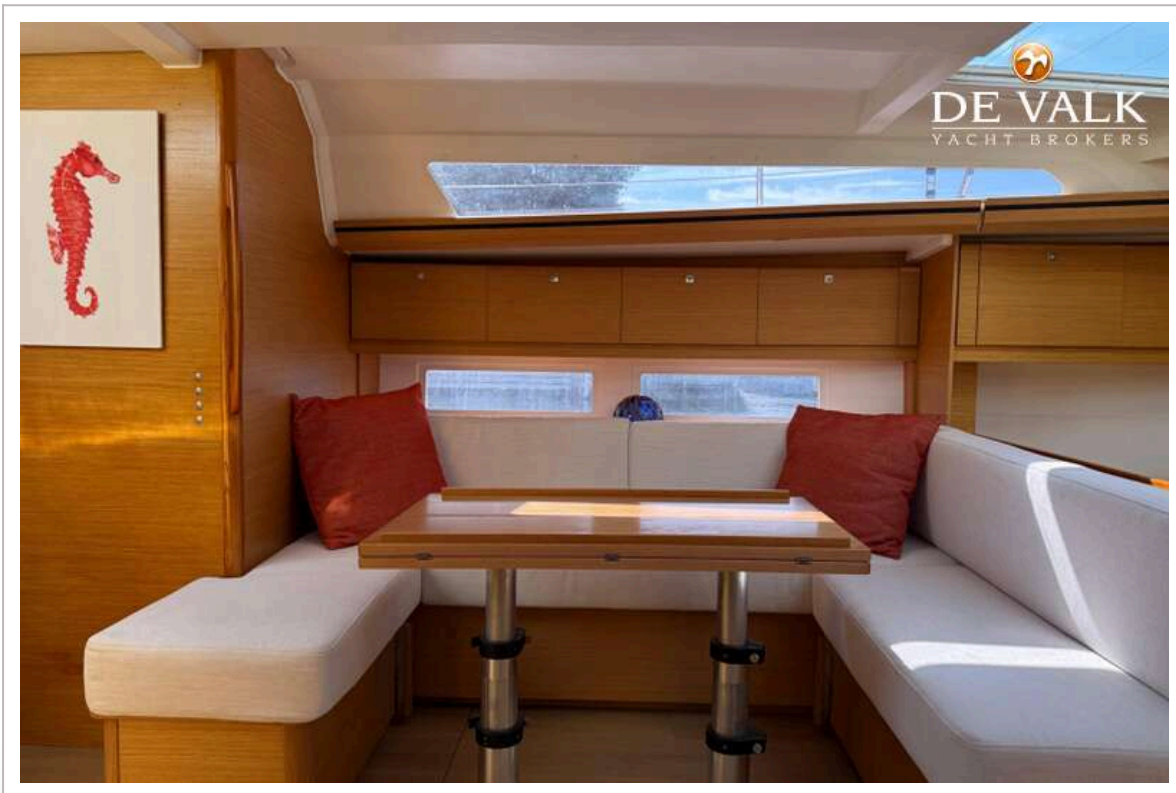

DUFOUR 512 GRAND LARGE