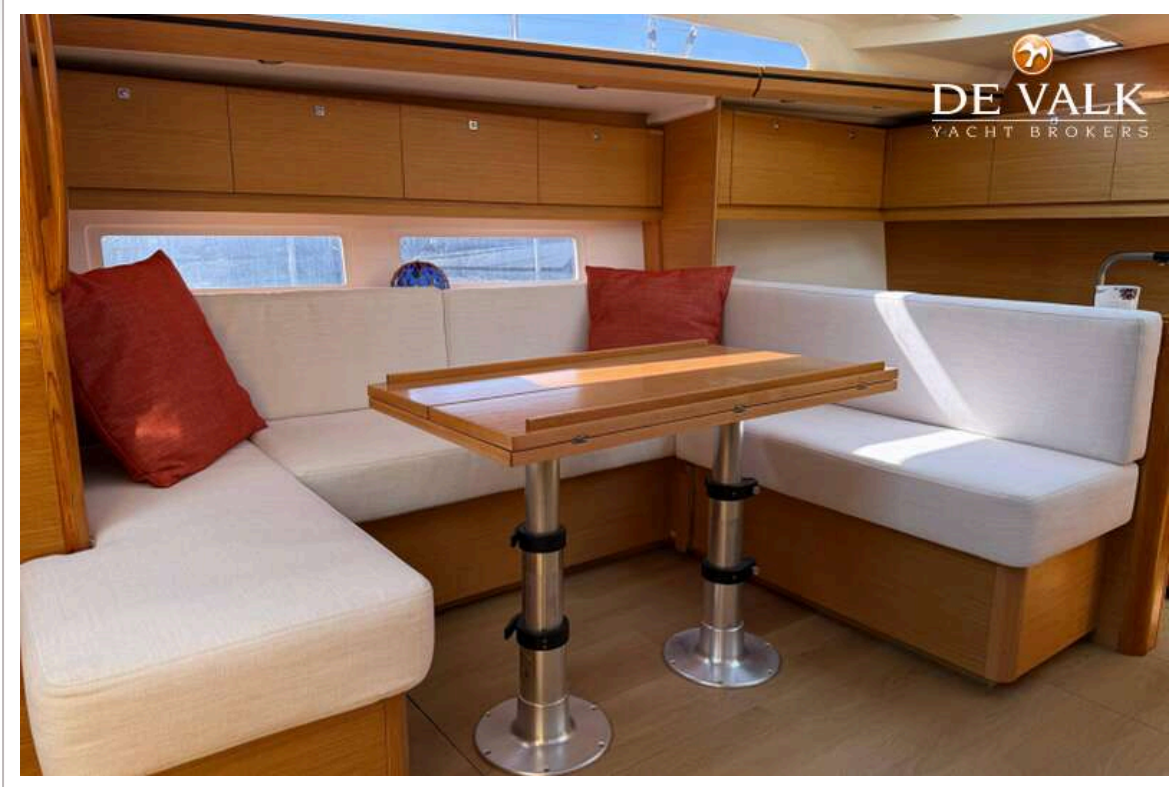

DUFOUR 512 GRAND LARGE