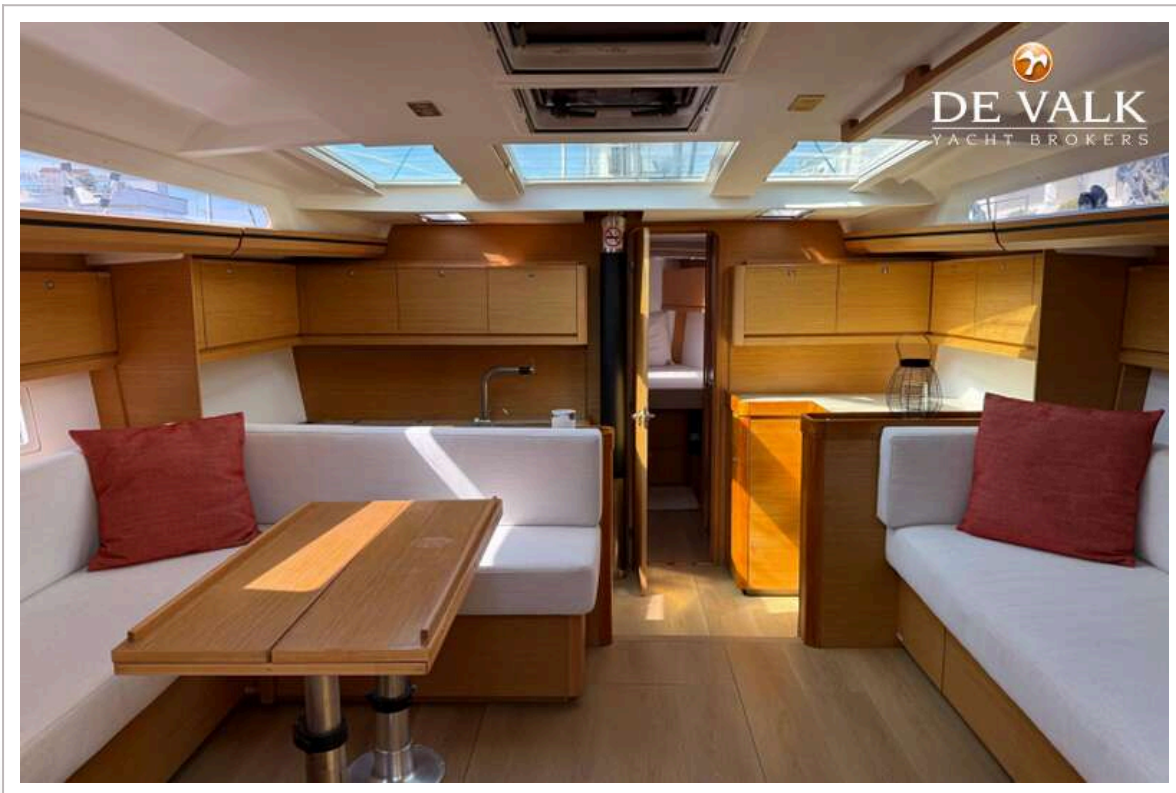

DUFOUR 512 GRAND LARGE