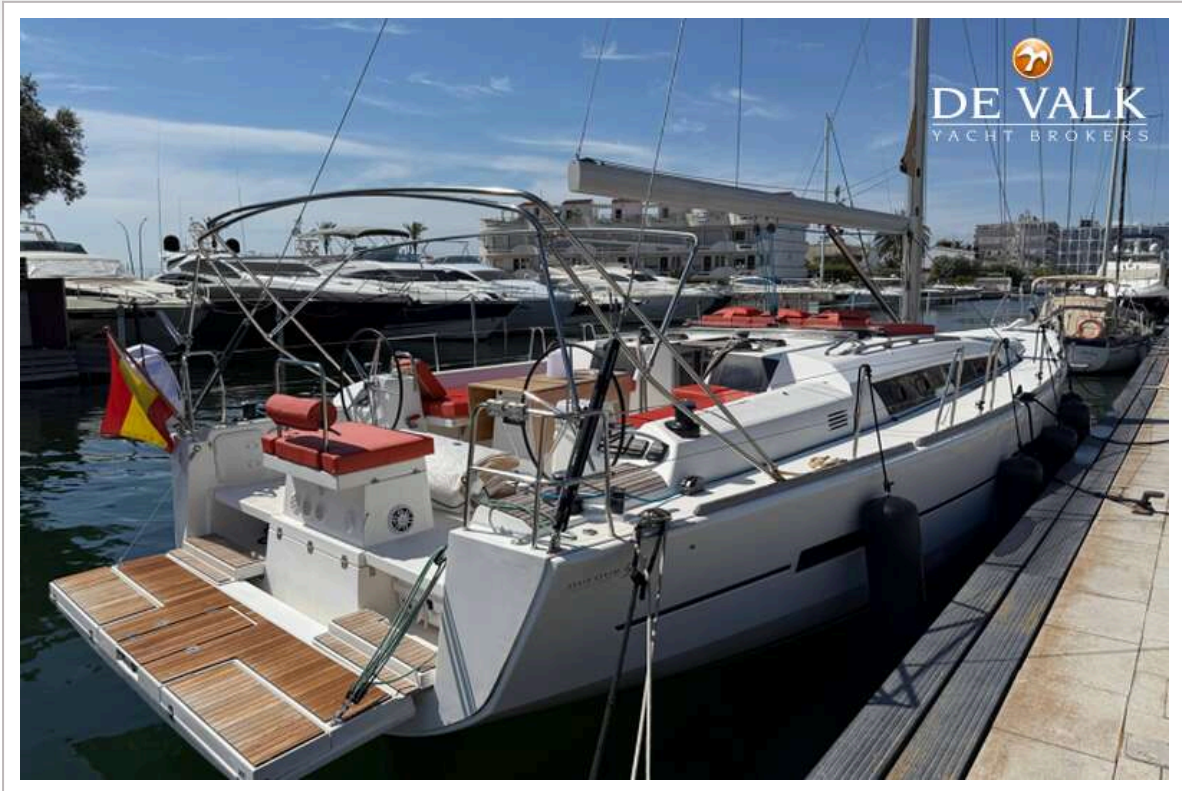

DUFOUR 512 GRAND LARGE