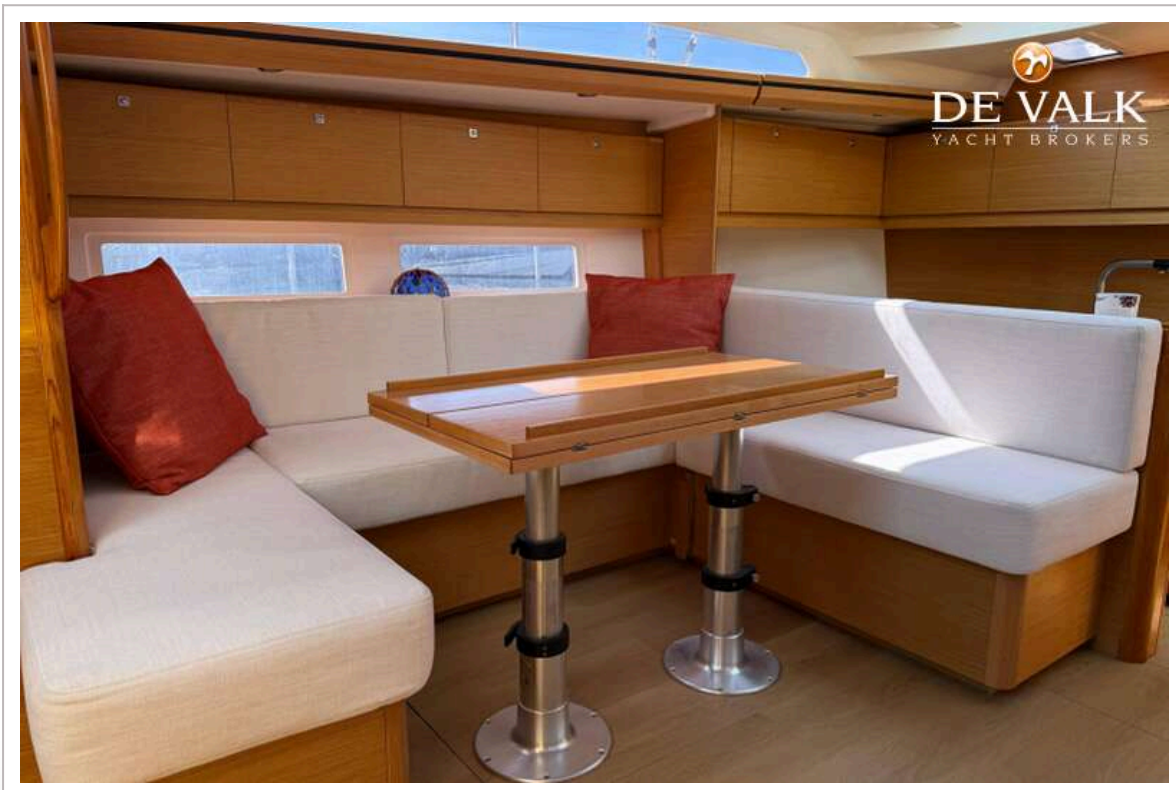

DUFOUR 512 GRAND LARGE