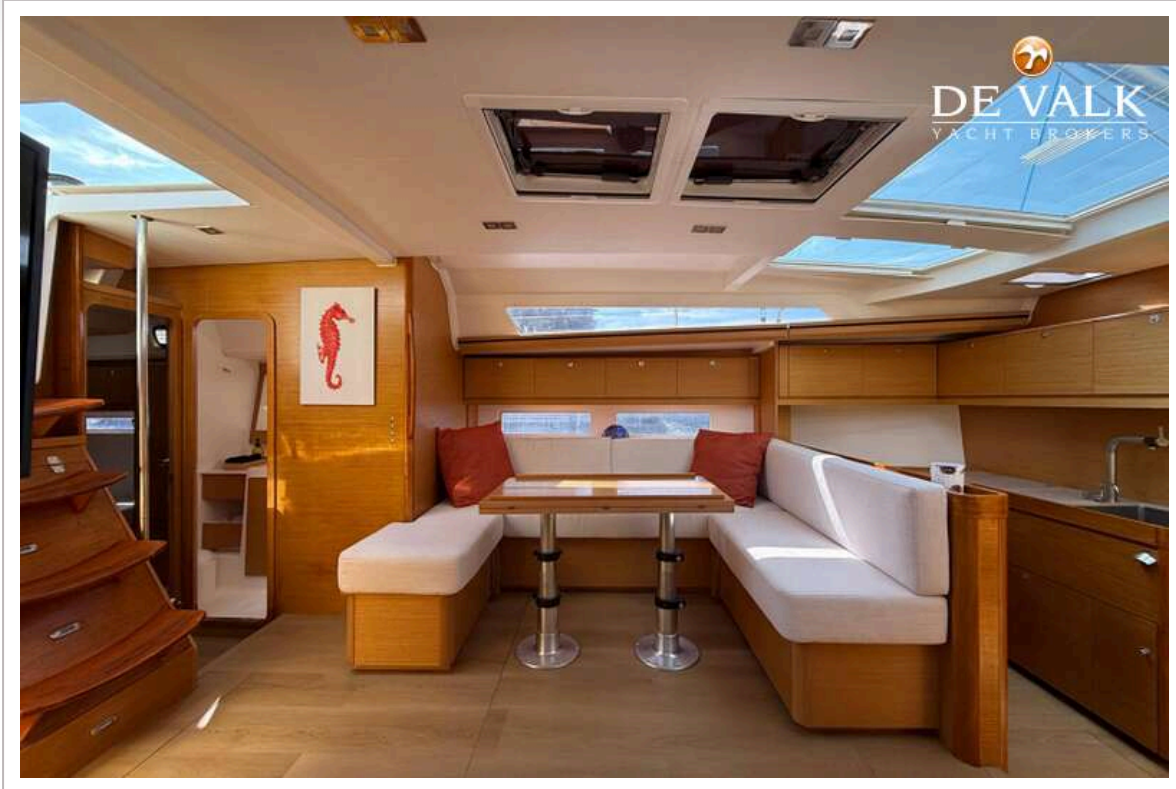

DUFOUR 512 GRAND LARGE