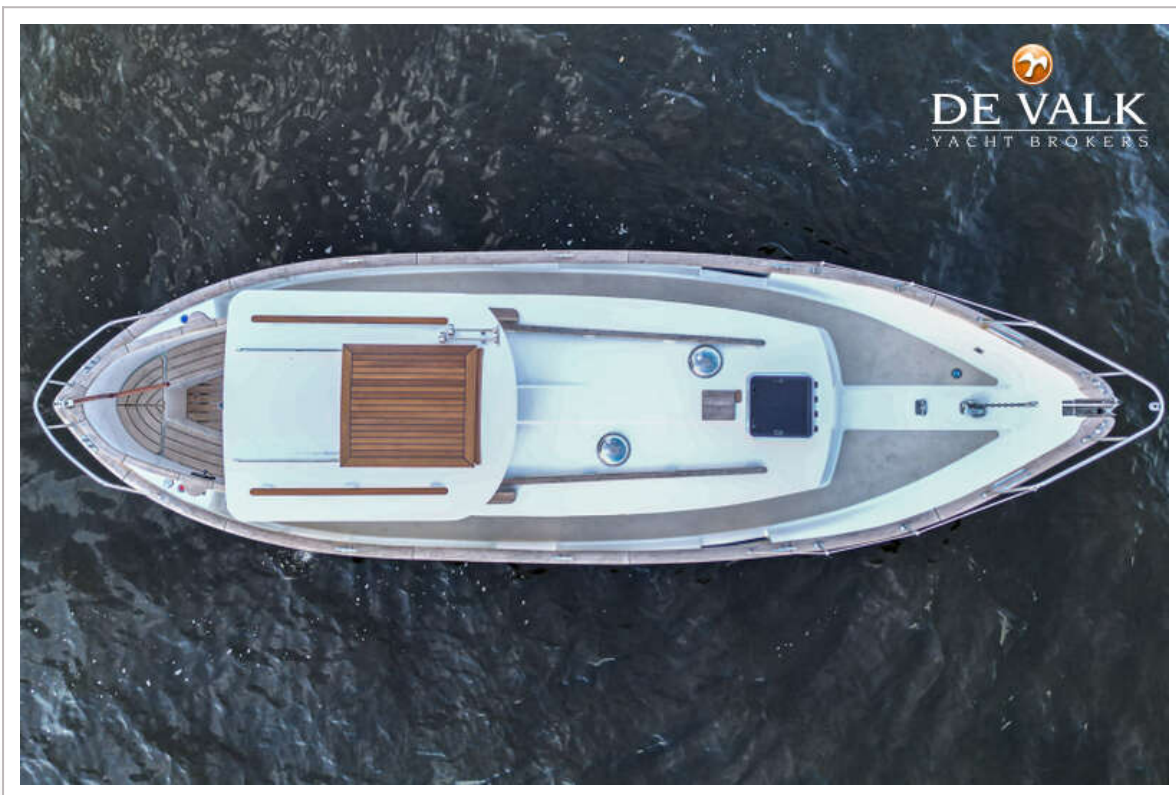

DE VALK
YACHT BROKERS

FAIRWAYS MARINE FISHER 30 PILOTHOUSE

DE VALK
YACHT BROKERS

FAIRWAYS MARINE FISHER 30 PILOTHOUSE

BROKER'S COMMENTS

The Fairways Fisher 30 is a solid and stylish motorboat, perfect for relaxing weekend getaways or day trips. With its comfortable interior, practical layout, and reliable engine, it offers the ideal combination of comfort and functionality. This boat is ready for new adventures and is an excellent choice for anyone seeking versatile and enjoyable boating experiences.

FAIRWAYS MARINE FISHER 30 PILOTHOUSE

GENERAL

Model	FAIRWAYS MARINE FISHER 30 PILOTHOUSE
Type	motor yacht
LOA (m)	9,14
Beam (m)	2,90
Draft (m)	1,30
Year built	1975
Displacement (t)	3
Hull material	GRP
Hull colour	green
Hull shape	full bilged
Superstructure material	GRP
Rubbing strake	wood
Deck material	GRP
Deck finish	non-skid paint
Superstructure deck finish	paint
Cockpit deck finish	teak
Window frame	aluminium
Window material	tempered glass
Deckhatch	yes
Portholes	aluminium 4 each side
Mast can be lowered	manual
Fuel tank (litre)	yes
Level indicator (fuel tank)	CN
Freshwater tank (litre)	yes
Wheel steering	yes
Outside helm position	yes

NAVIGATION

Navigation lights	yes
-------------------	-----

FAIRWAYS MARINE FISHER 30 PILOTHOUSE

FAIRWAYS MARINE FISHER 30 PILOTHOUSE

FAIRWAYS MARINE FISHER 30 PILOTHOUSE

FAIRWAYS MARINE FISHER 30 PILOTHOUSE