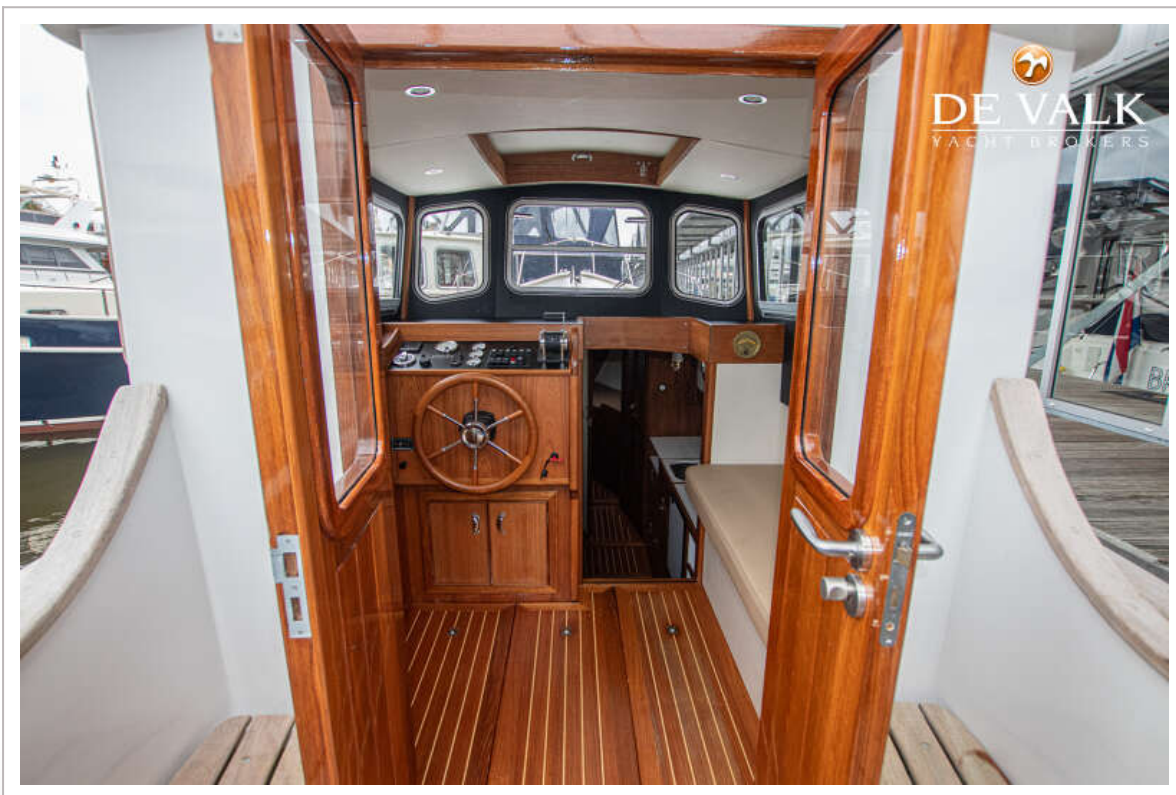

FAIRWAYS MARINE FISHER 30 PILOTHOUSE

GENERAL

Model	FAIRWAYS MARINE FISHER 30 PILOTHOUSE
Type	motor yacht
LOA (m)	9,14
Beam (m)	2,90
Draft (m)	1,30
Year built	1975
Displacement (t)	3
Hull material	GRP
Hull colour	green
Hull shape	full bilged
Superstructure material	GRP
Rubbing strake	wood
Deck material	GRP
Deck finish	non-skid paint
Superstructure deck finish	paint
Cockpit deck finish	teak
Window frame	aluminium
Window material	tempered glass
Deckhatch	yes
Portholes	aluminium 4 each side
Mast can be lowered	manual
Fuel tank (litre)	yes
Level indicator (fuel tank)	CN
Freshwater tank (litre)	yes
Wheel steering	yes
Outside helm position	yes

NAVIGATION

Navigation lights	yes
-------------------	-----

FAIRWAYS MARINE FISHER 30 PILOTHOUSE

FAIRWAYS MARINE FISHER 30 PILOTHOUSE

FAIRWAYS MARINE FISHER 30 PILOTHOUSE

FAIRWAYS MARINE FISHER 30 PILOTHOUSE

FAIRWAYS MARINE FISHER 30 PILOTHOUSE

FAIRWAYS MARINE FISHER 30 PILOTHOUSE

FAIRWAYS MARINE FISHER 30 PILOTHOUSE

FAIRWAYS MARINE FISHER 30 PILOTHOUSE

FAIRWAYS MARINE FISHER 30 PILOTHOUSE

FAIRWAYS MARINE FISHER 30 PILOTHOUSE