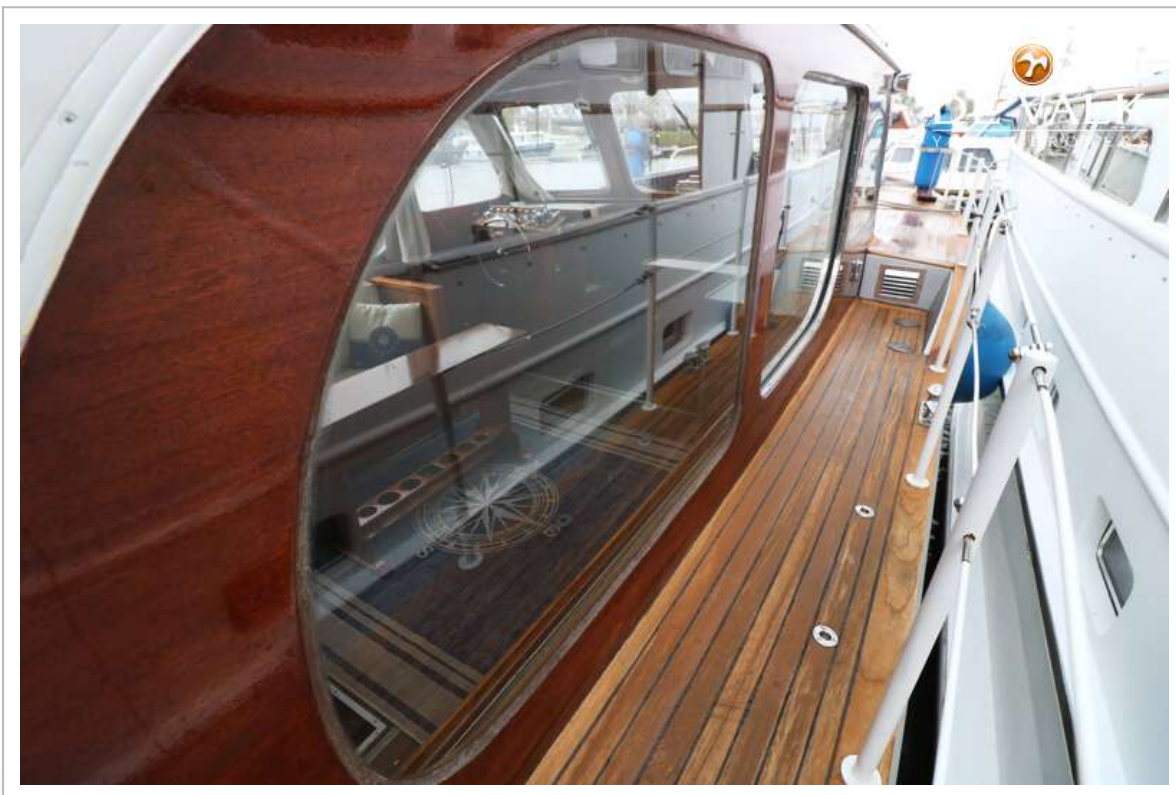

SUPER VAN CRAFT 14.40 BAKDEKKER