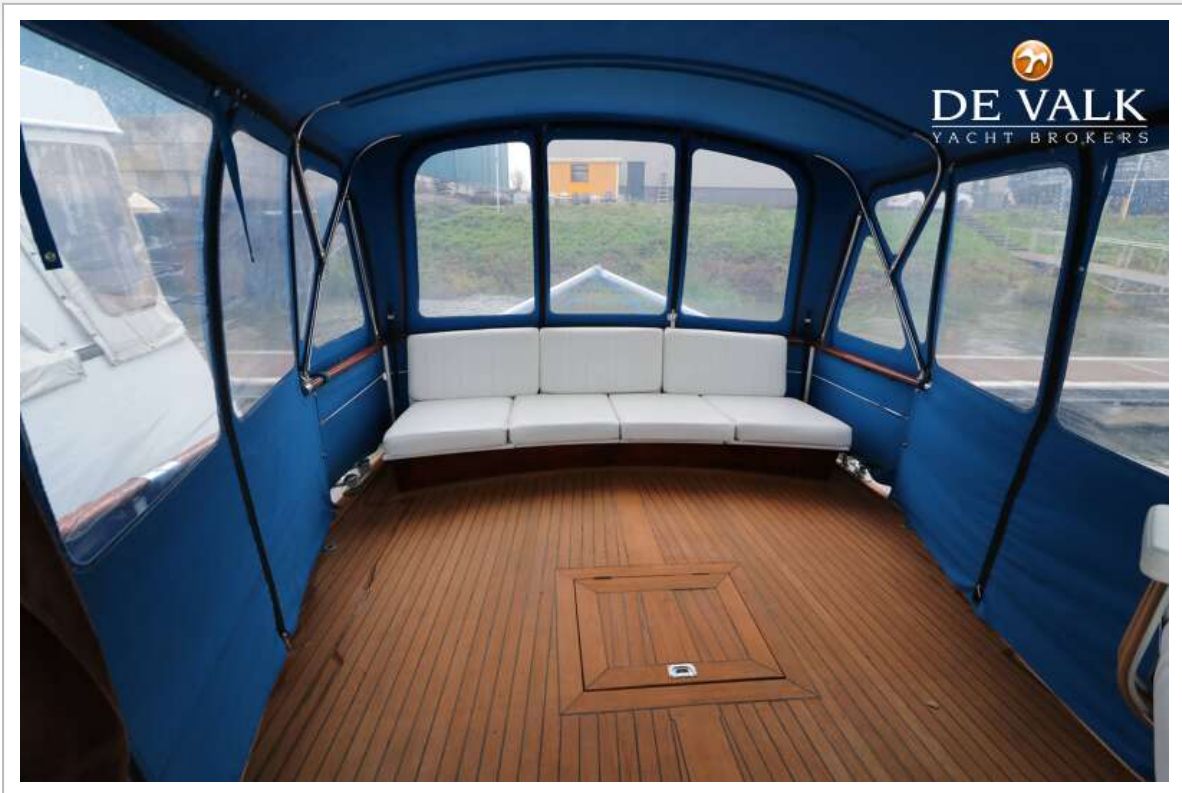

SUPER VAN CRAFT 14.40 BAKDEKKER