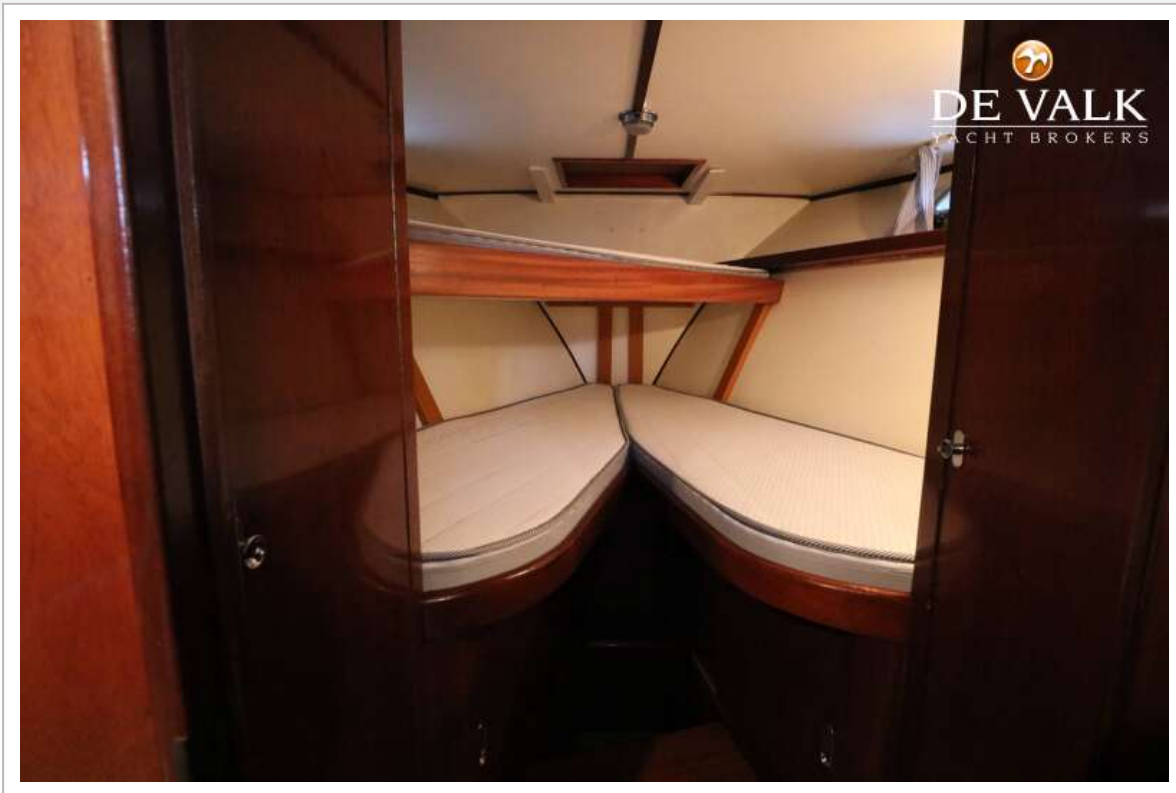

SUPER VAN CRAFT 14.40 BAKDEKKER