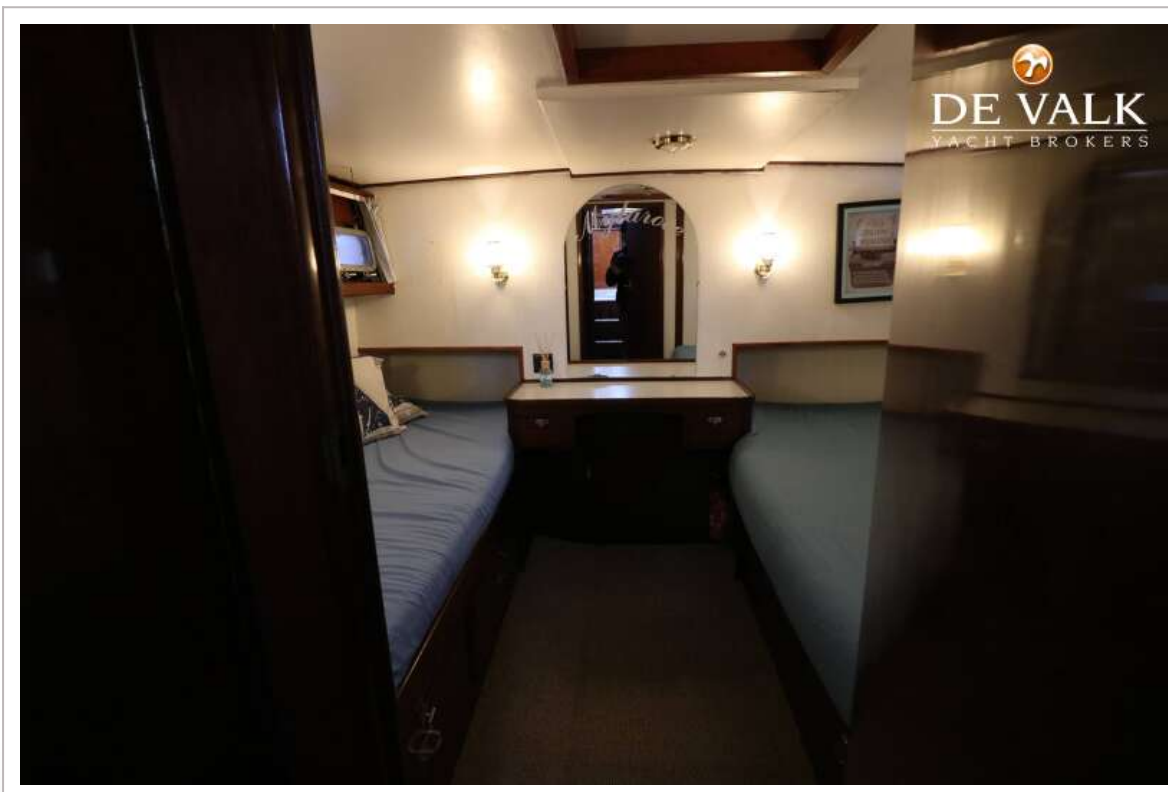

SUPER VAN CRAFT 14.40 BAKDEKKER