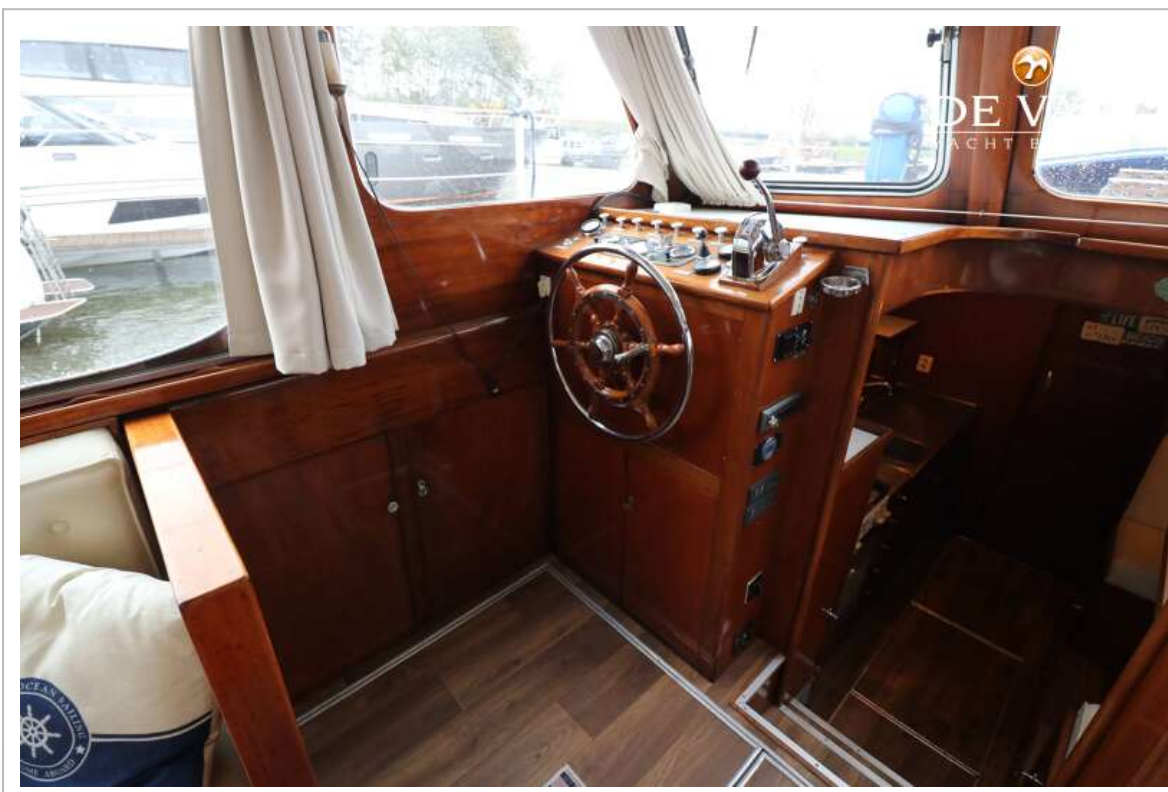

SUPER VAN CRAFT 14.40 BAKDEKKER