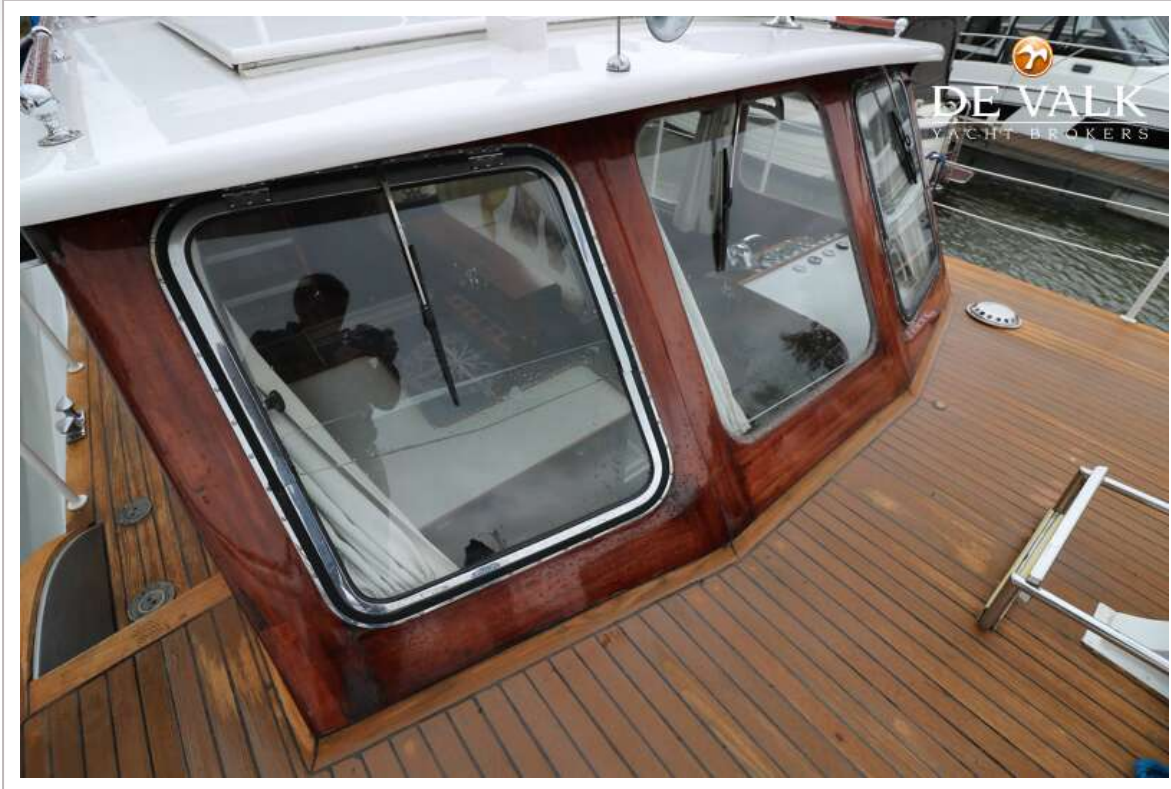

SUPER VAN CRAFT 14.40 BAKDEKKER