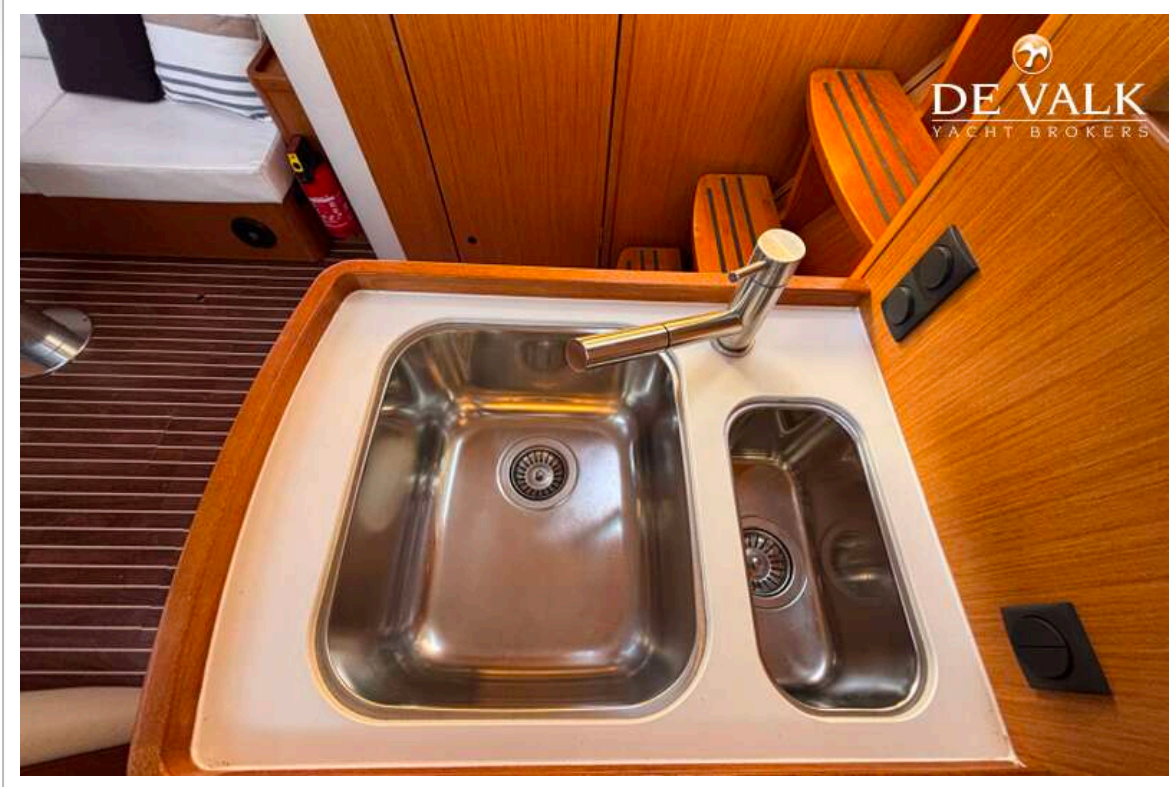

BAVARIA VISION 42