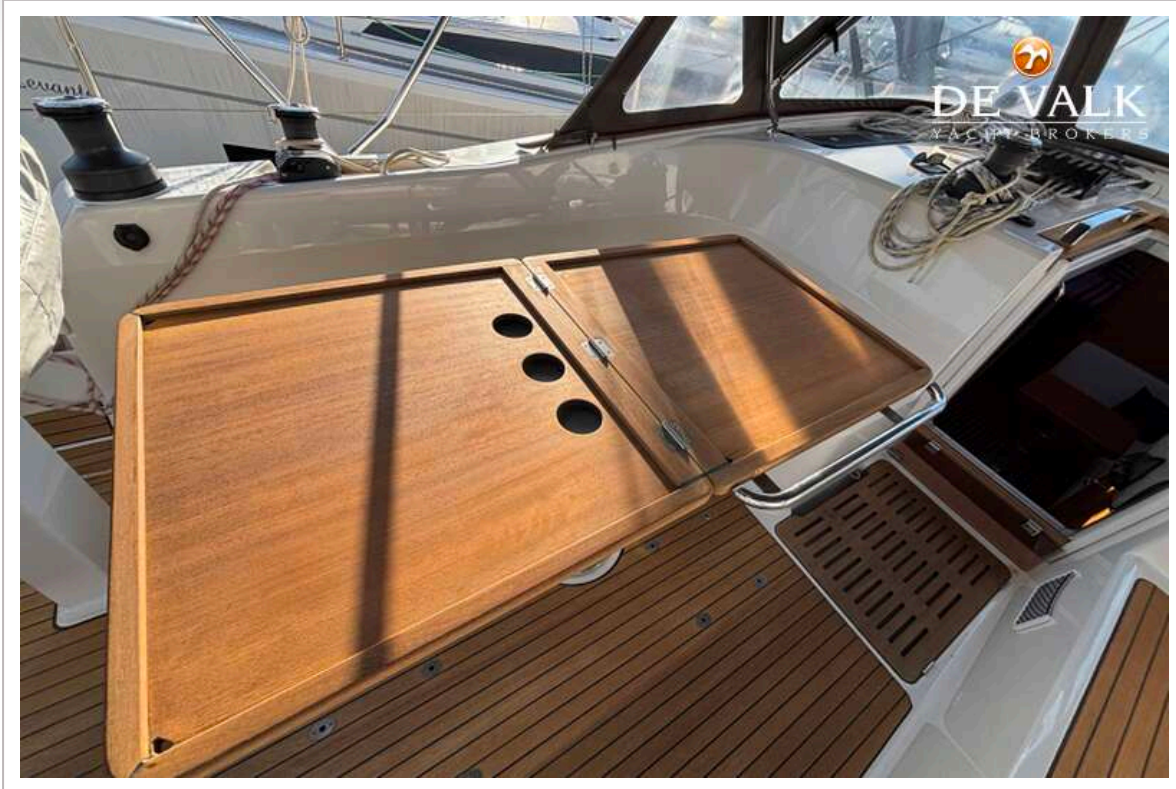

BAVARIA VISION 42