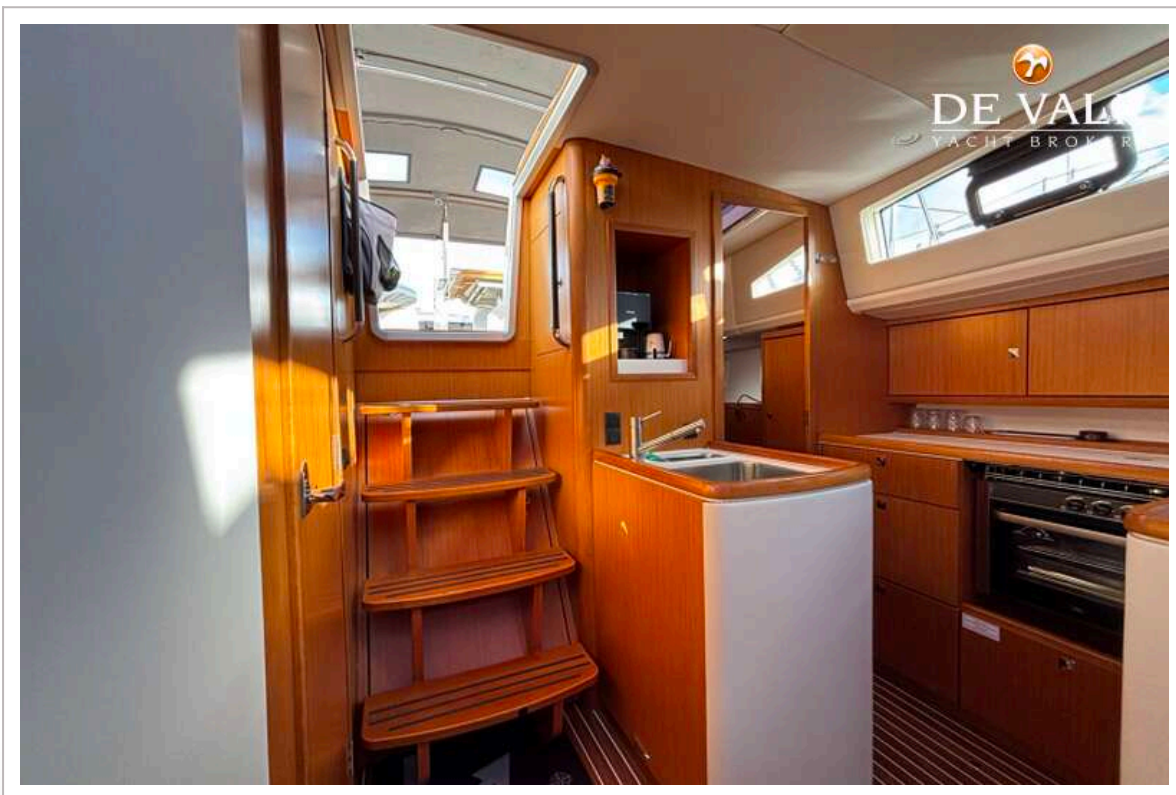

BAVARIA VISION 42