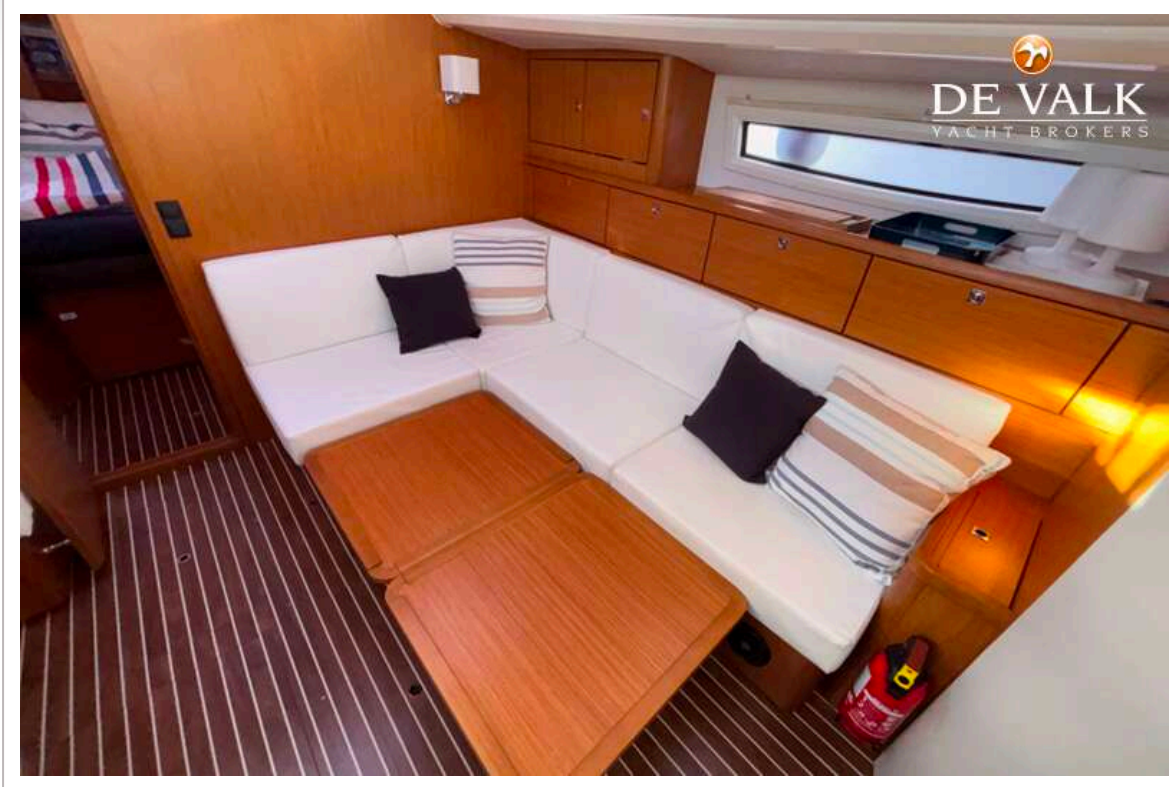

BAVARIA VISION 42