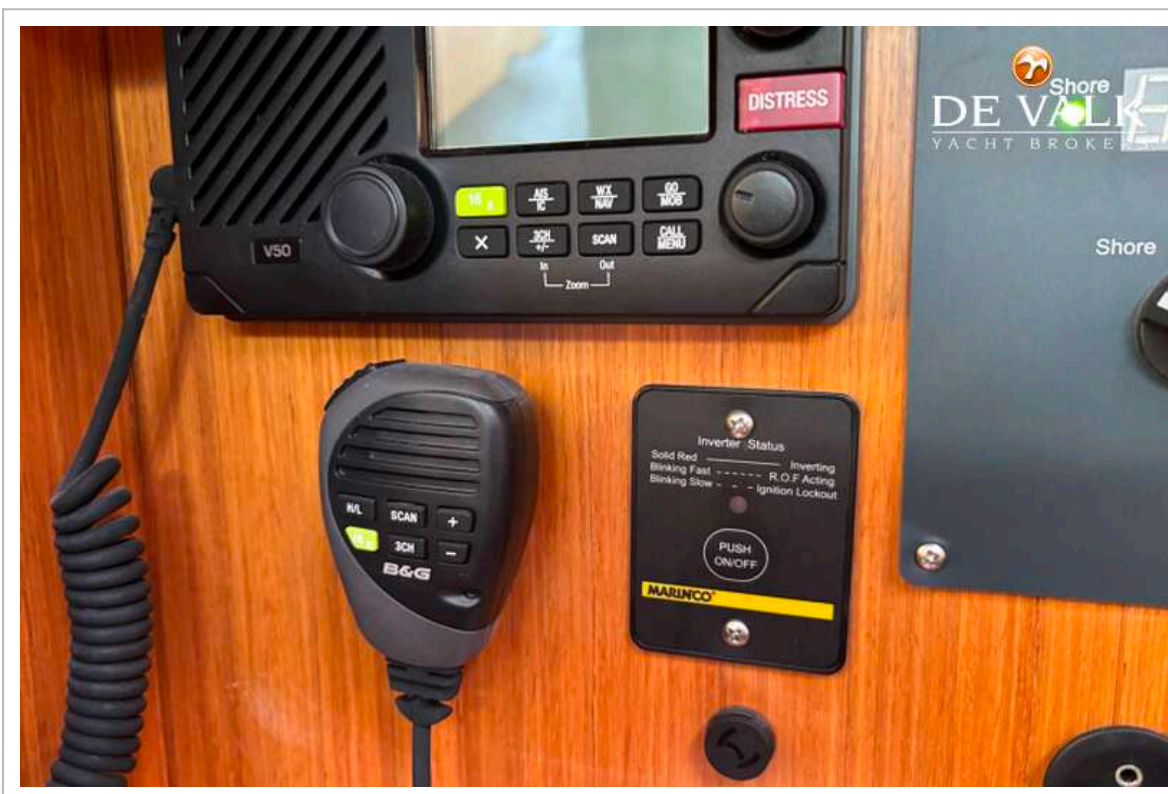

BAVARIA VISION 42