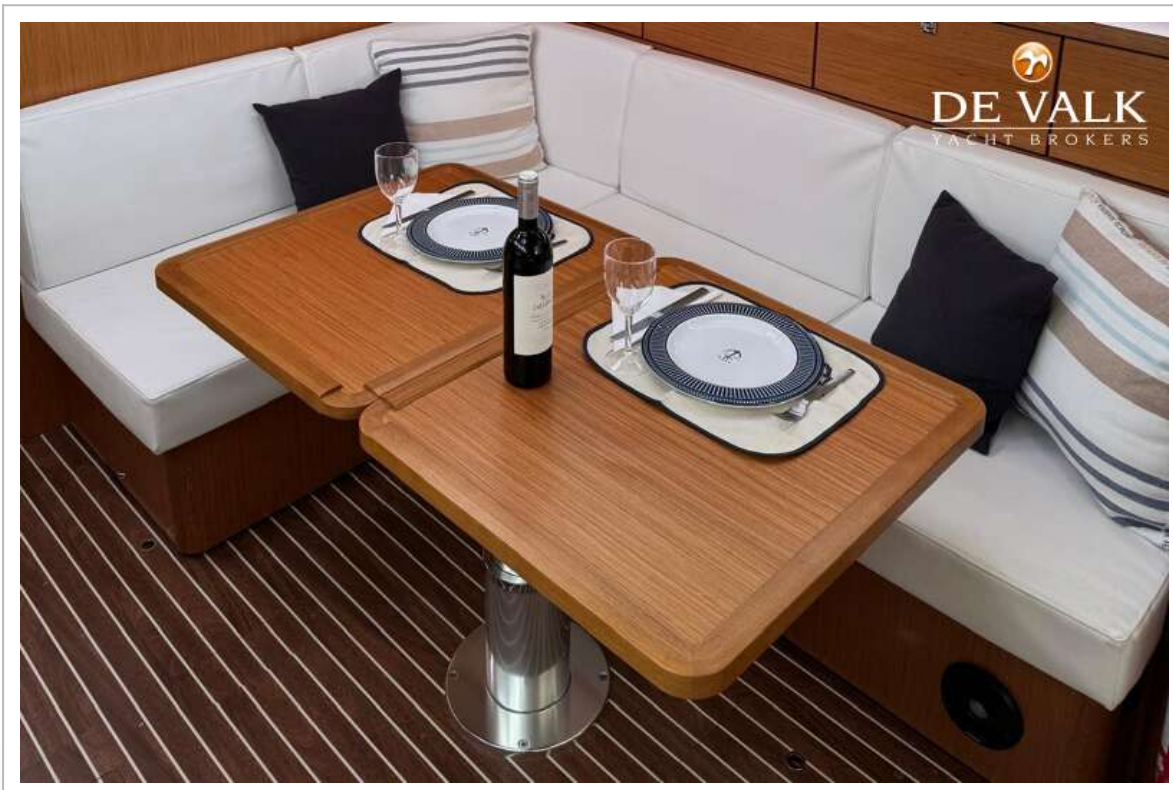

BAVARIA VISION 42