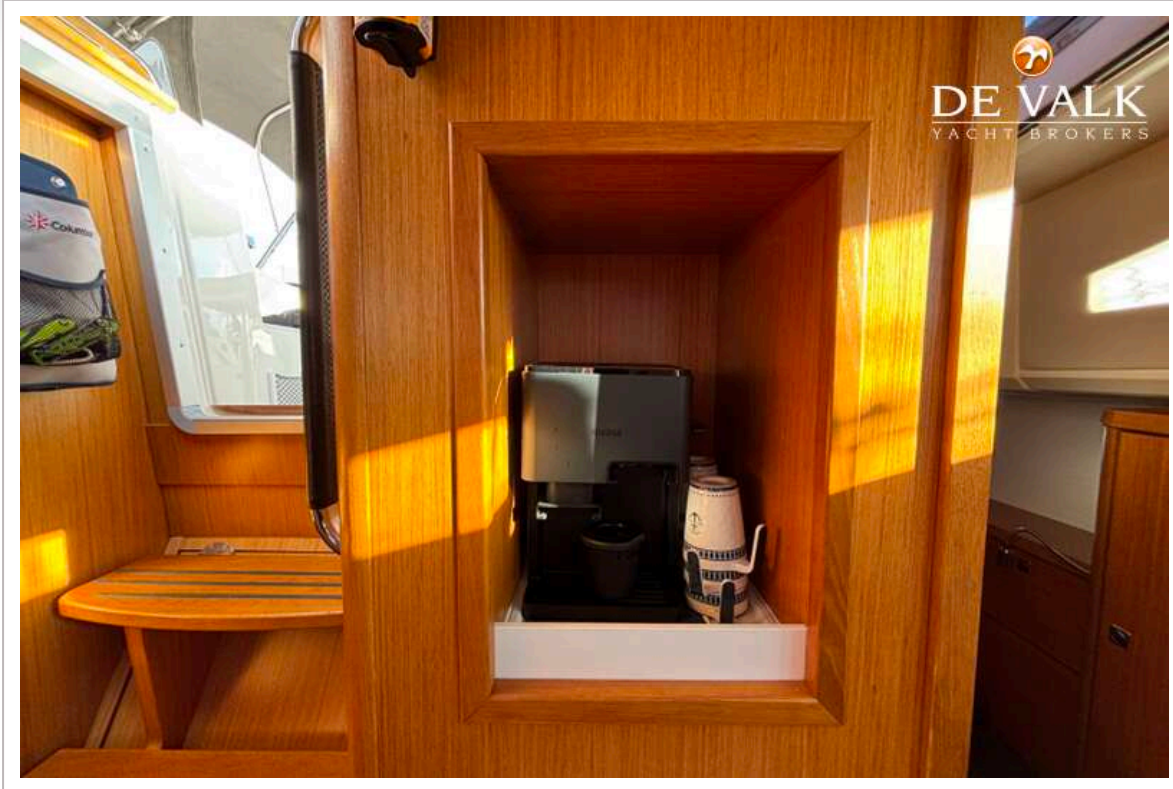

BAVARIA VISION 42