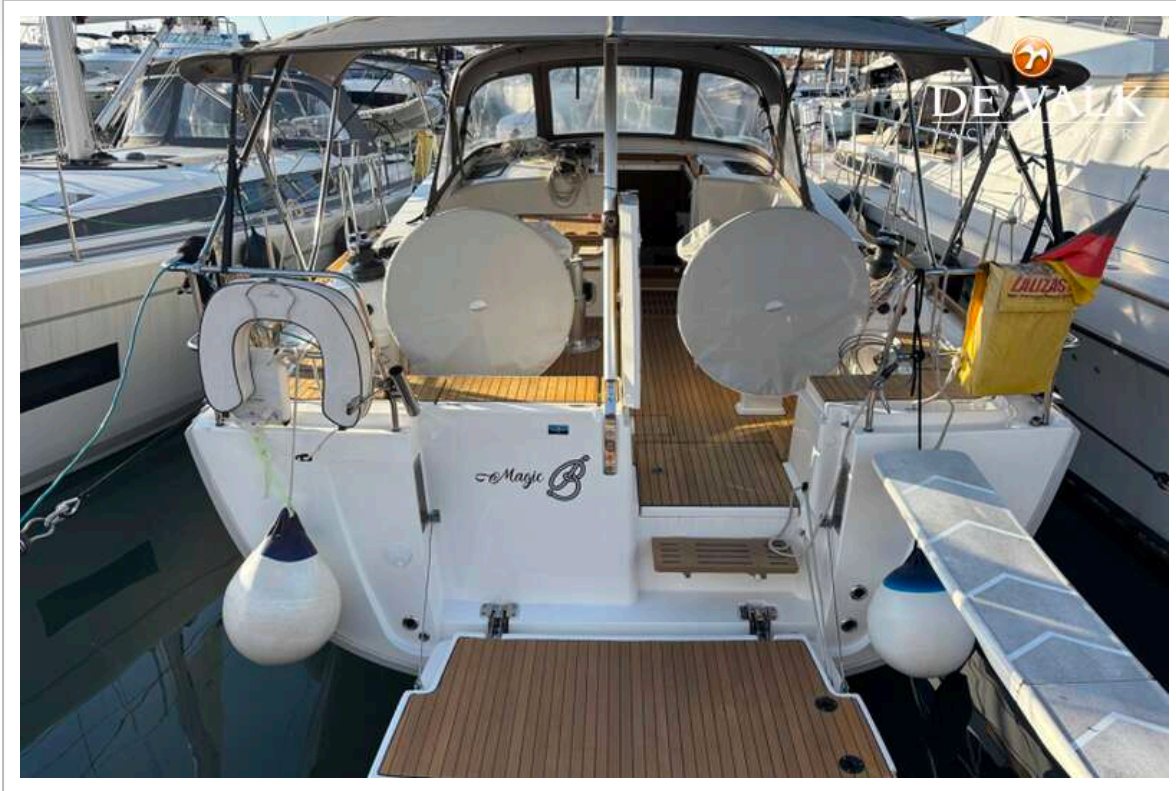

BAVARIA VISION 42