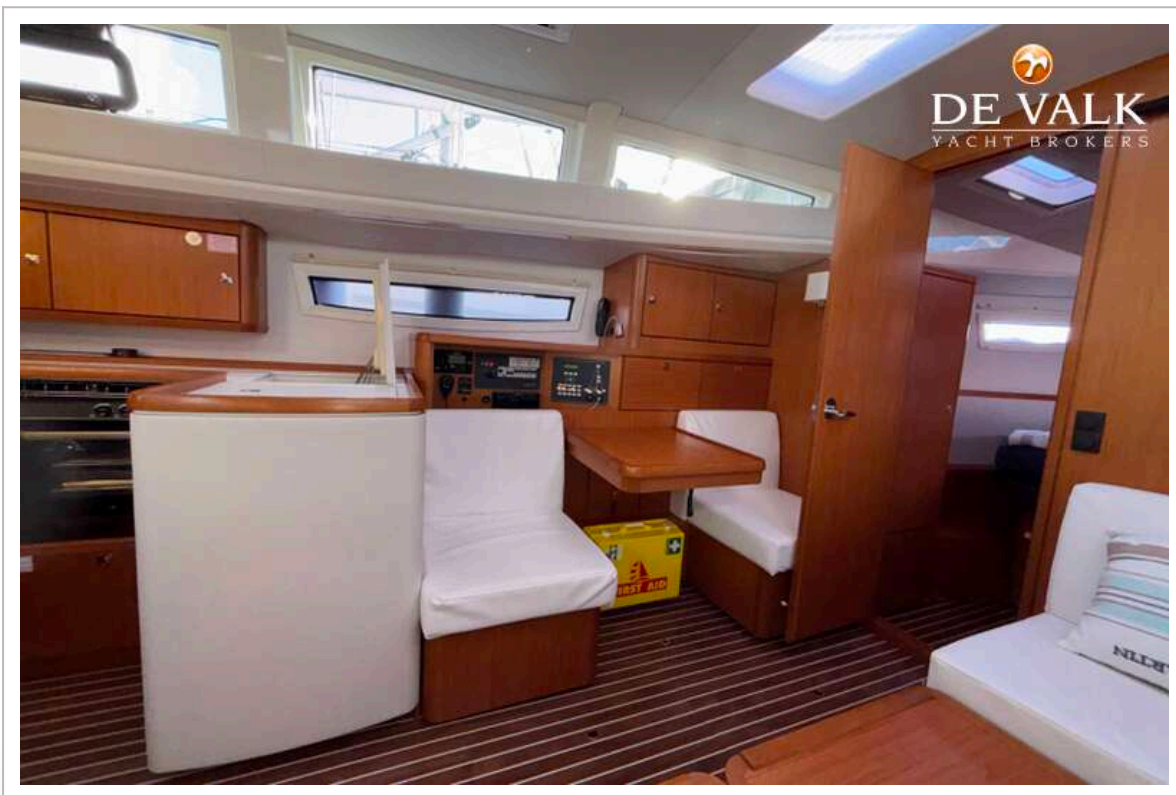

BAVARIA VISION 42