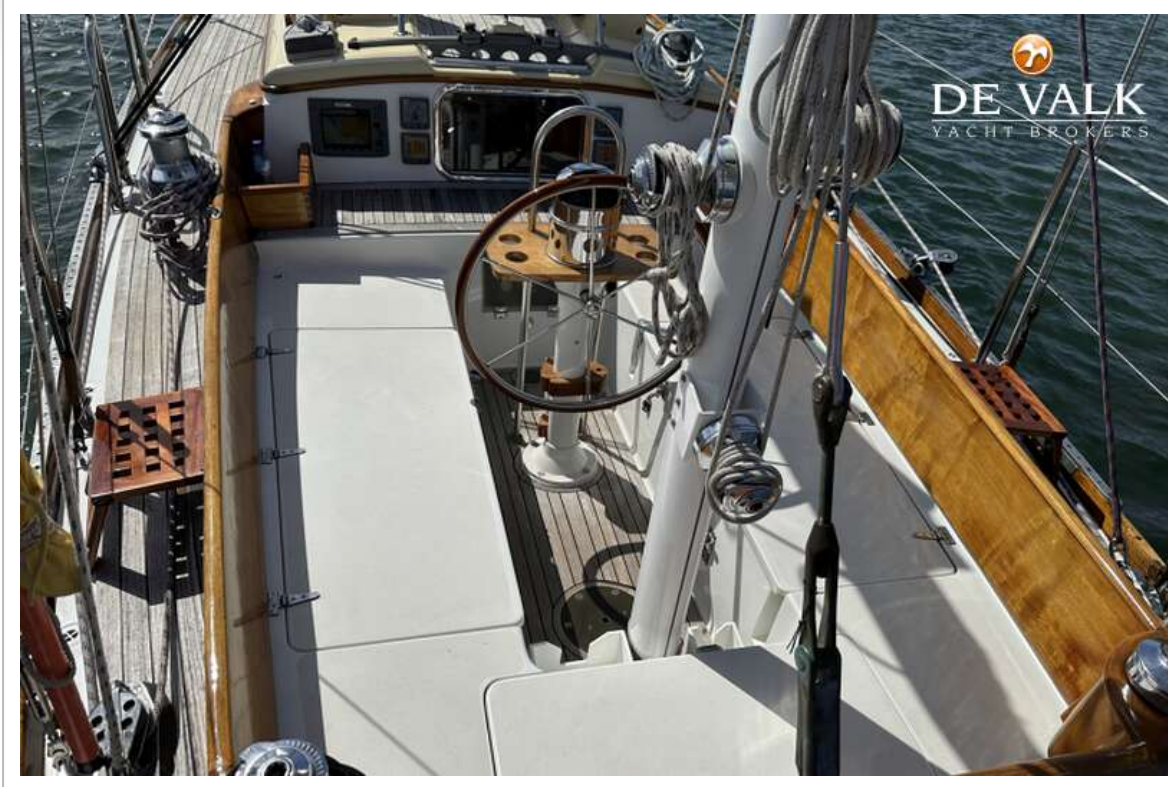

SPARKMAN & STEPHENS SAILMASTER 45 YAWL