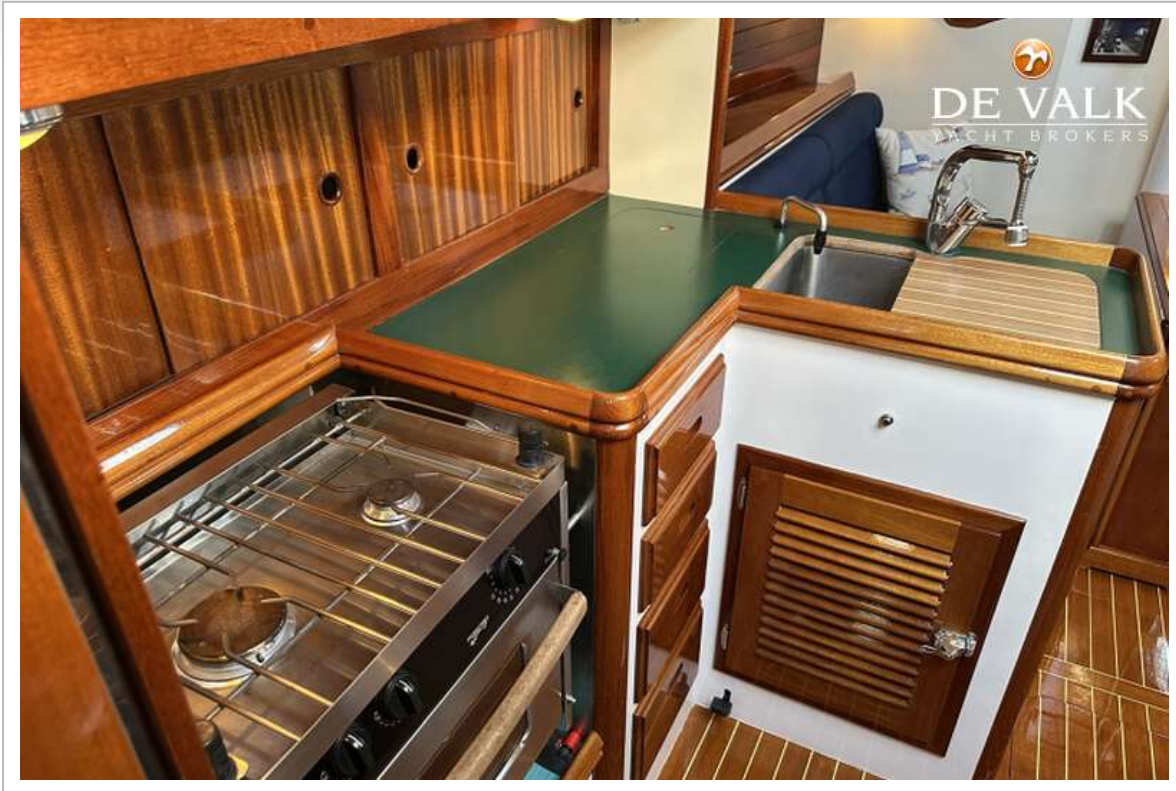

SPARKMAN & STEPHENS SAILMASTER 45 YAWL