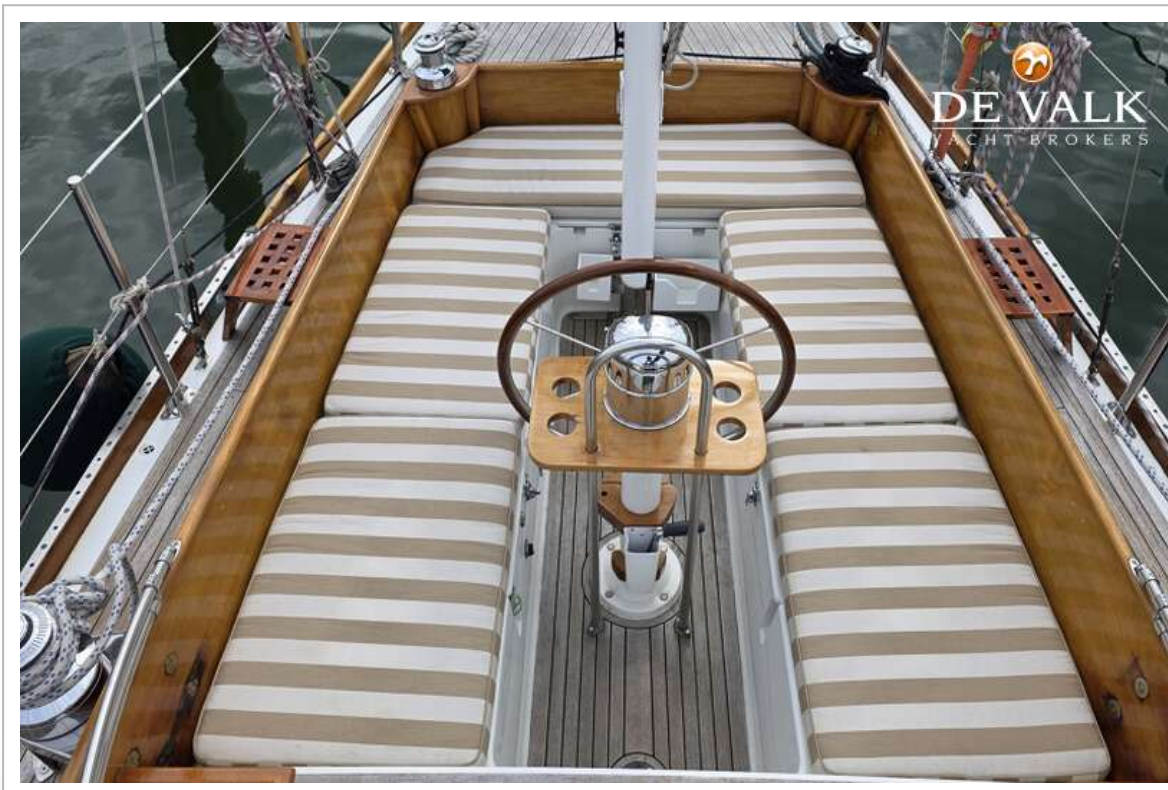

SPARKMAN & STEPHENS SAILMASTER 45 YAWL