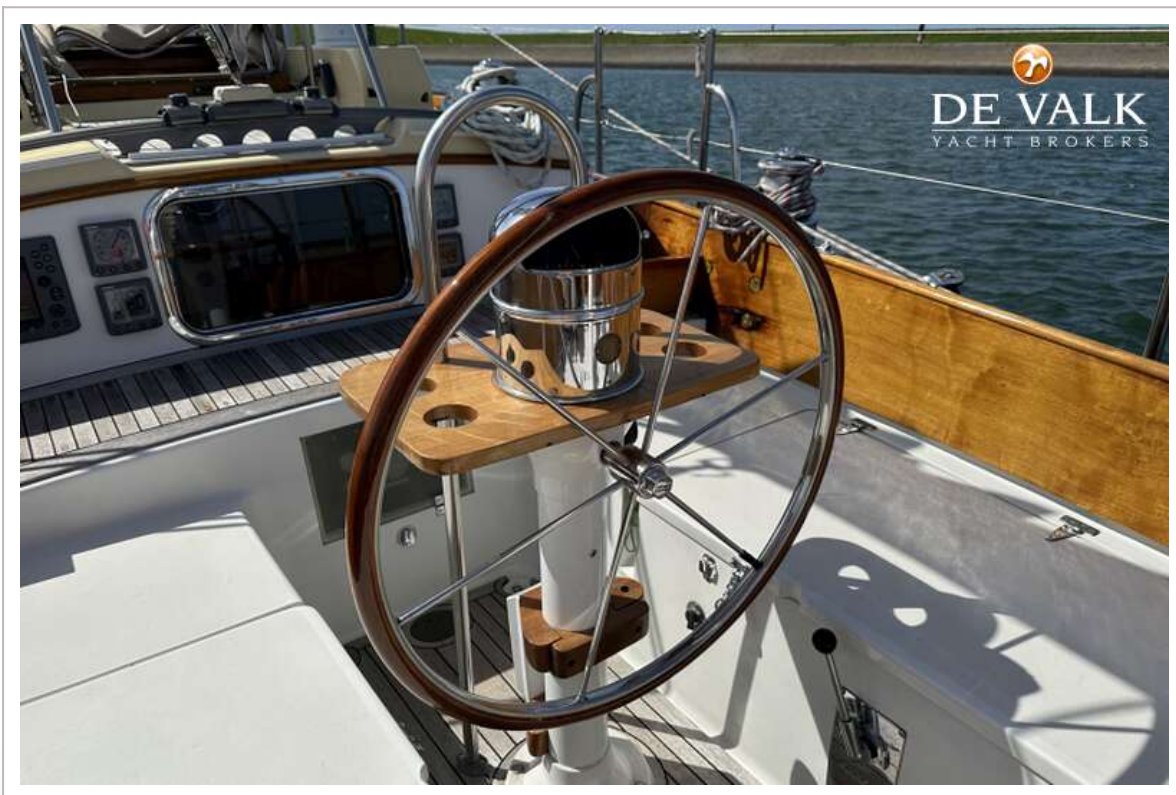

SPARKMAN & STEPHENS SAILMASTER 45 YAWL