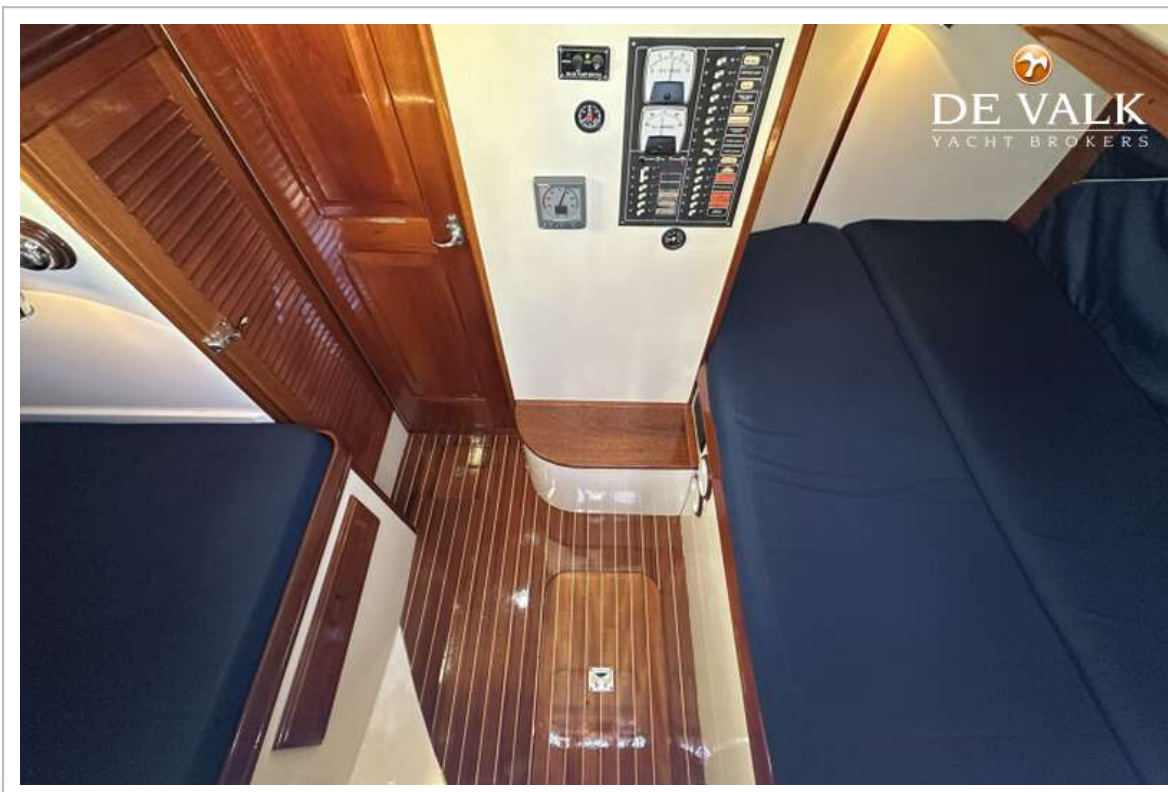

SPARKMAN & STEPHENS SAILMASTER 45 YAWL