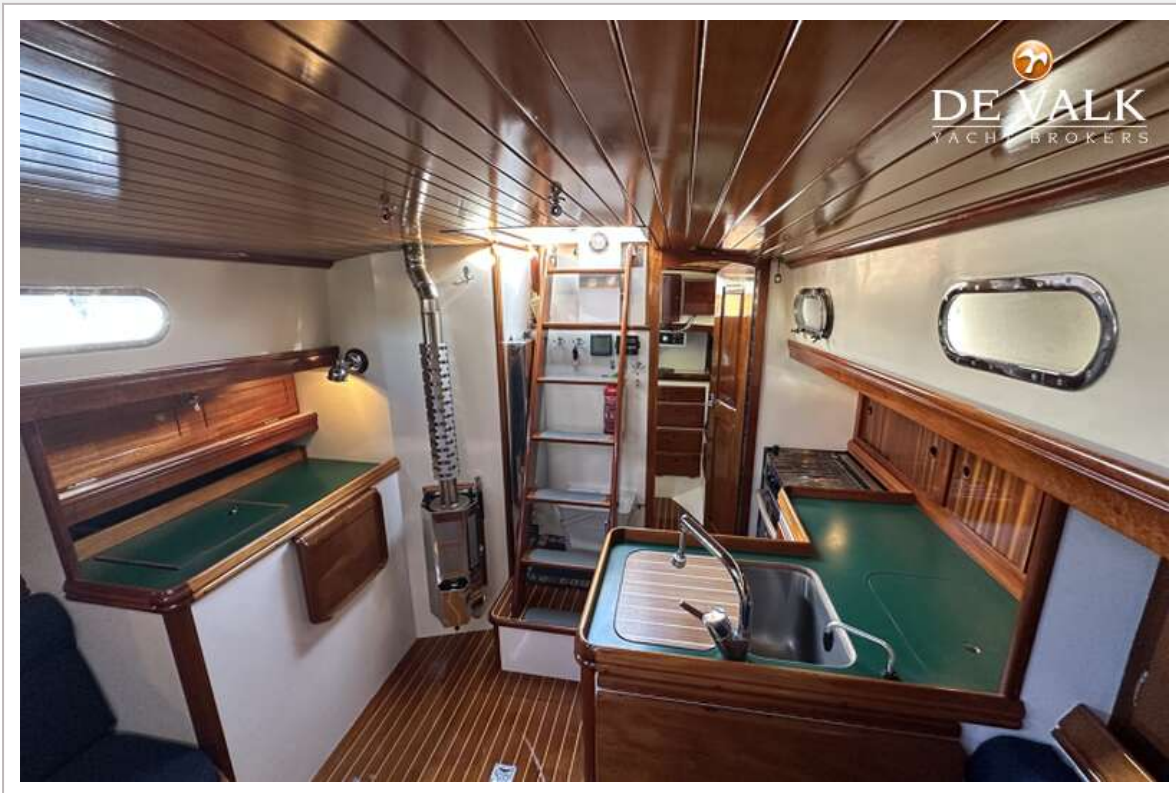

SPARKMAN & STEPHENS SAILMASTER 45 YAWL