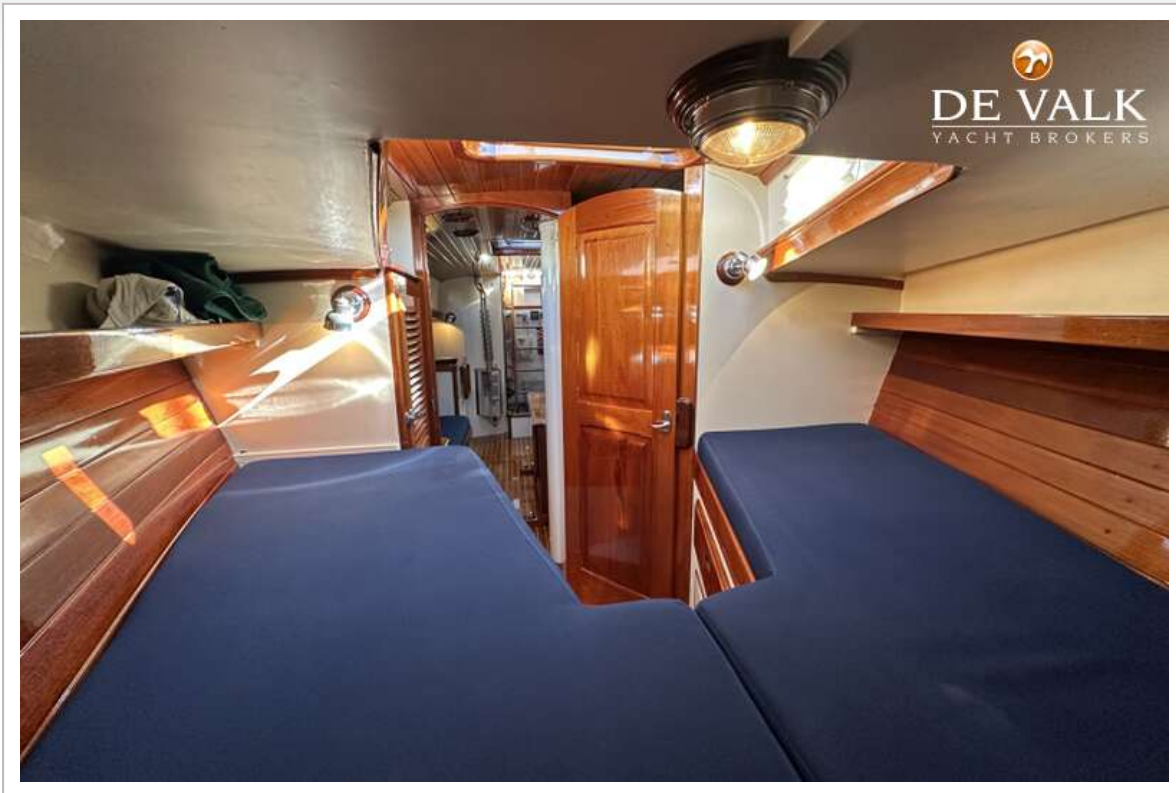

SPARKMAN & STEPHENS SAILMASTER 45 YAWL