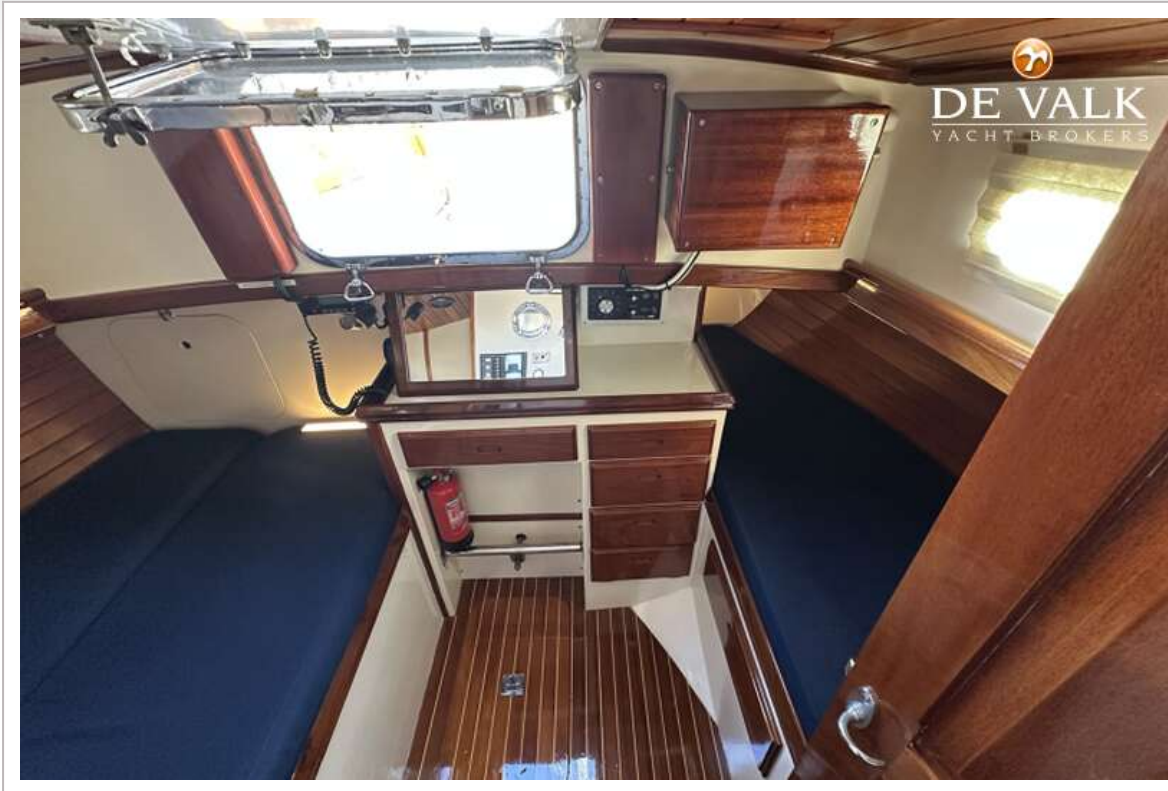

SPARKMAN & STEPHENS SAILMASTER 45 YAWL