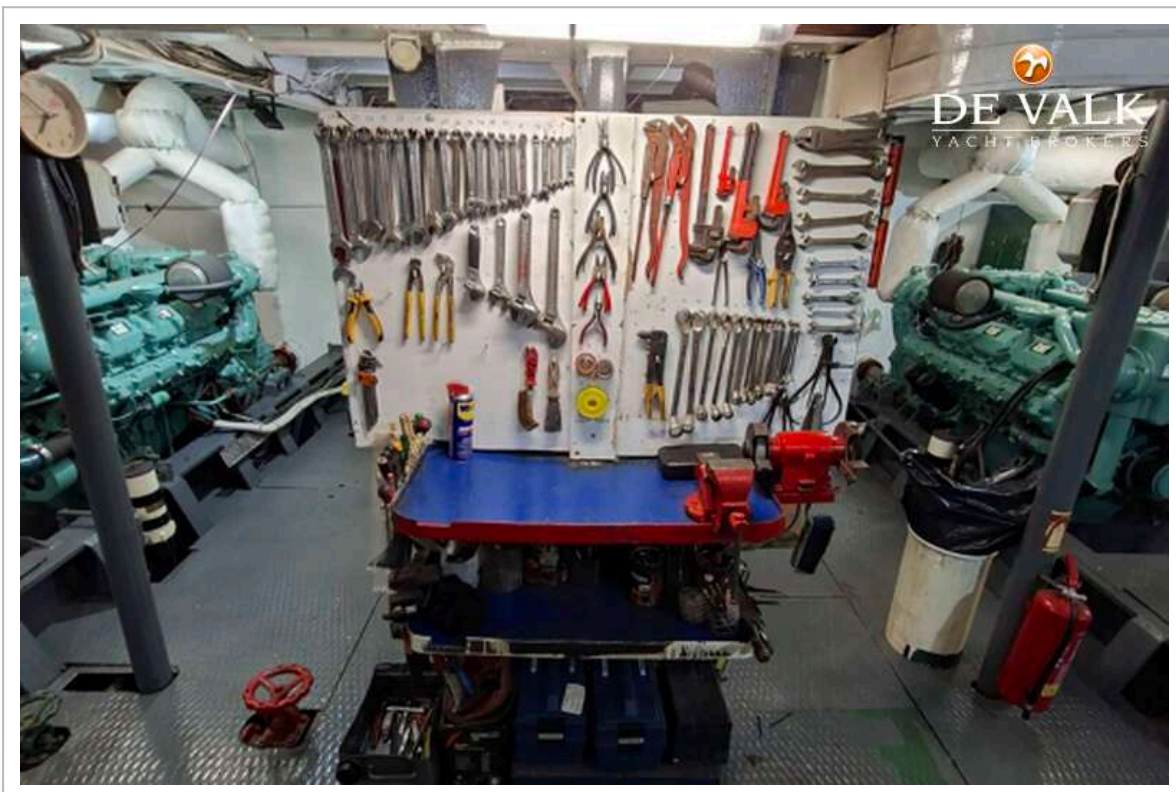

RO/PAX LAND CRAFT FERRY 58