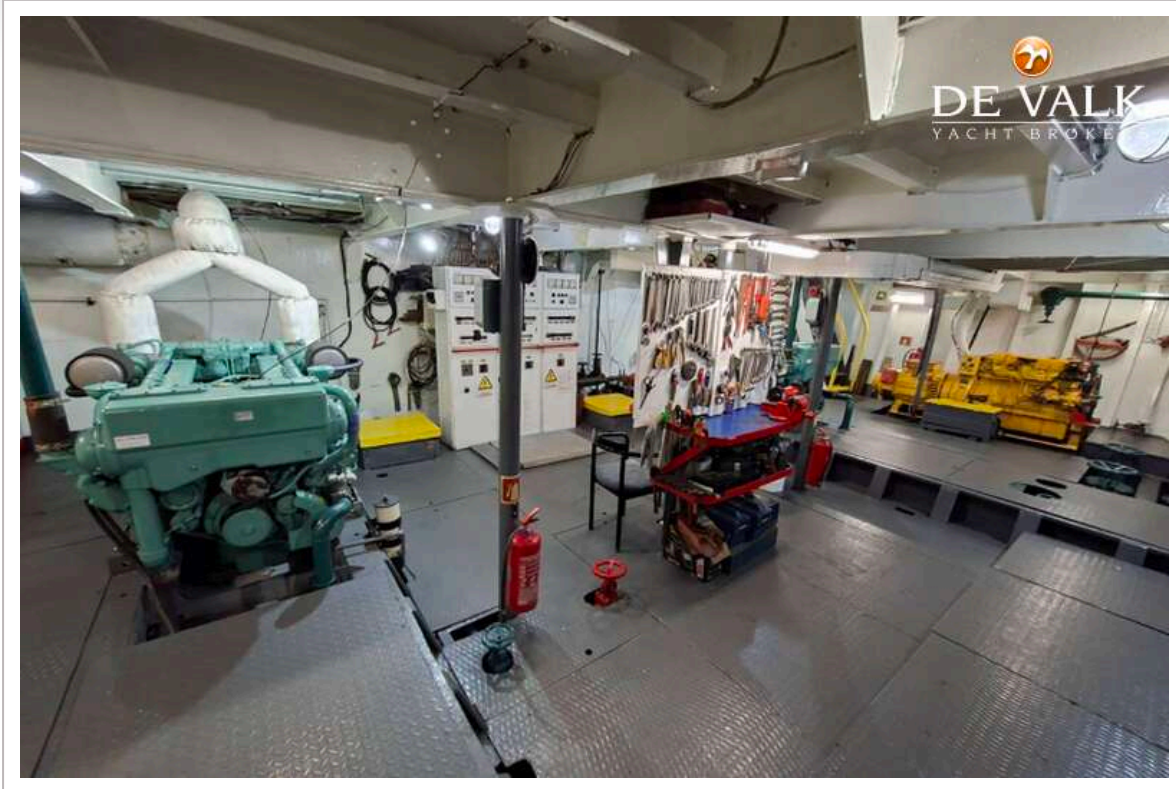

RO/PAX LAND CRAFT FERRY 58