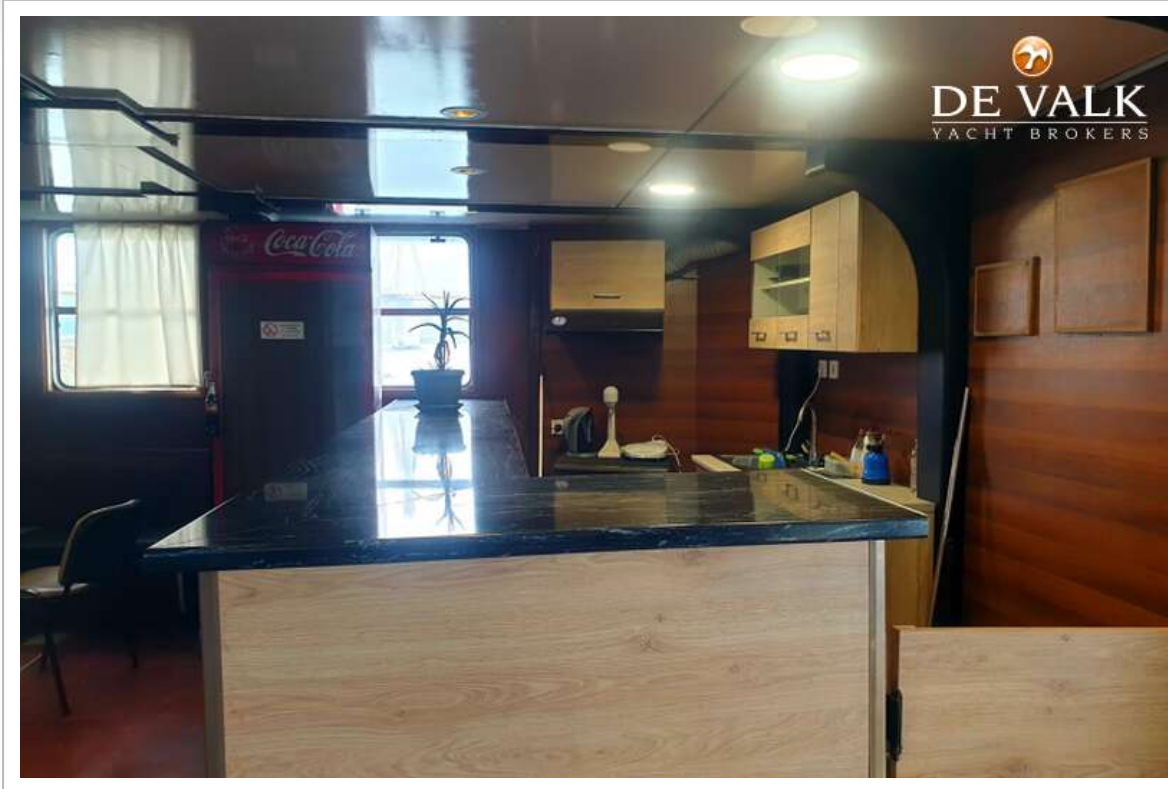

RO/PAX LAND CRAFT FERRY 58