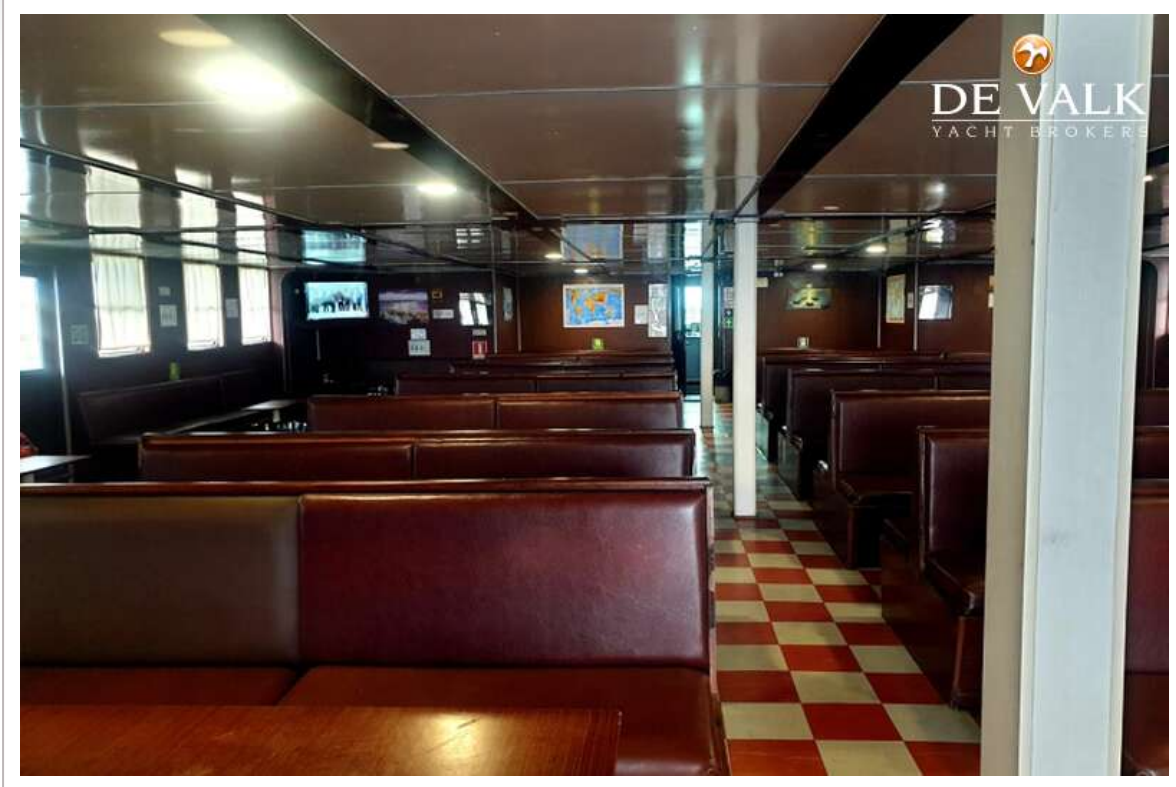

RO/PAX LAND CRAFT FERRY 58