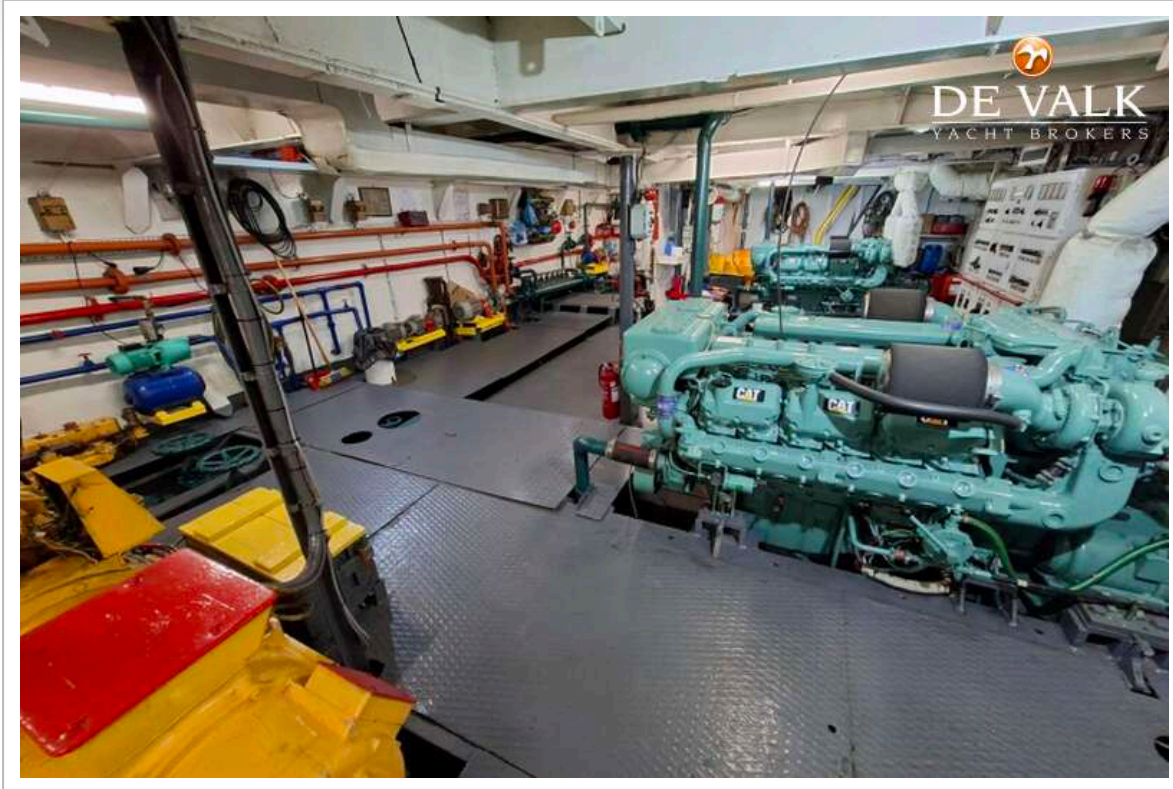

RO/PAX LAND CRAFT FERRY 58