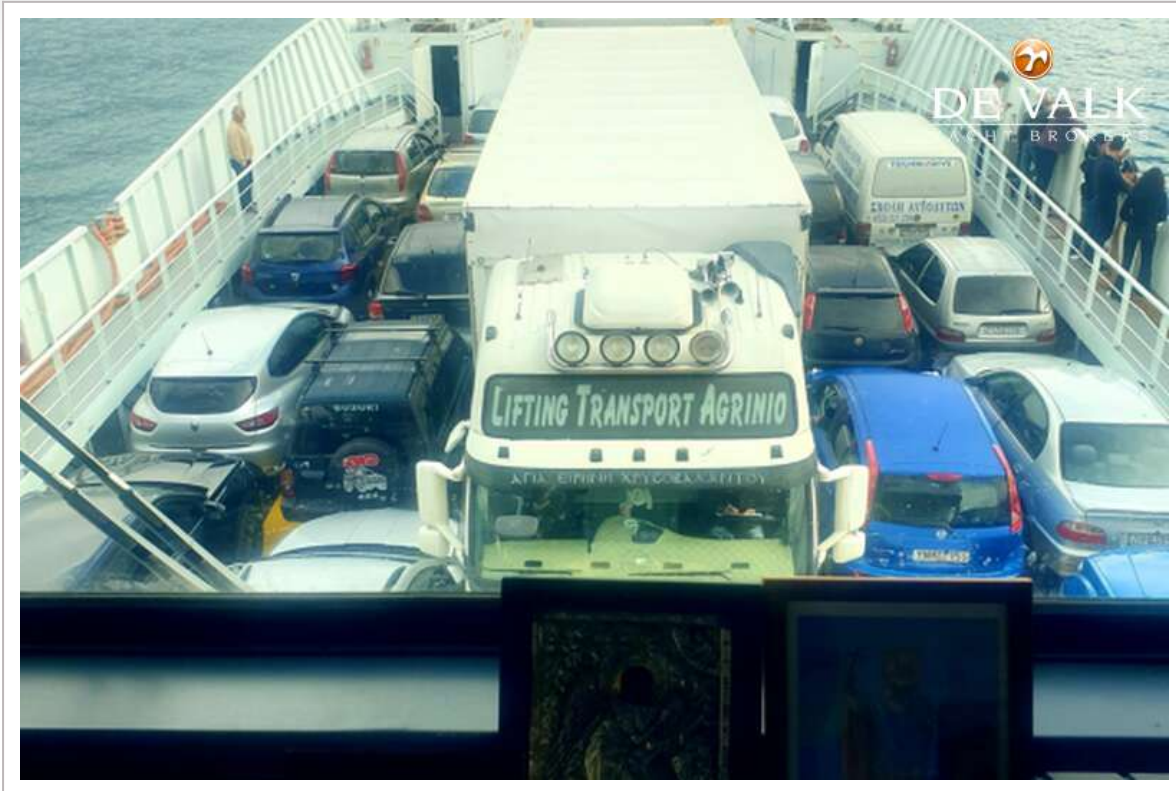

RO/PAX LAND CRAFT FERRY 58