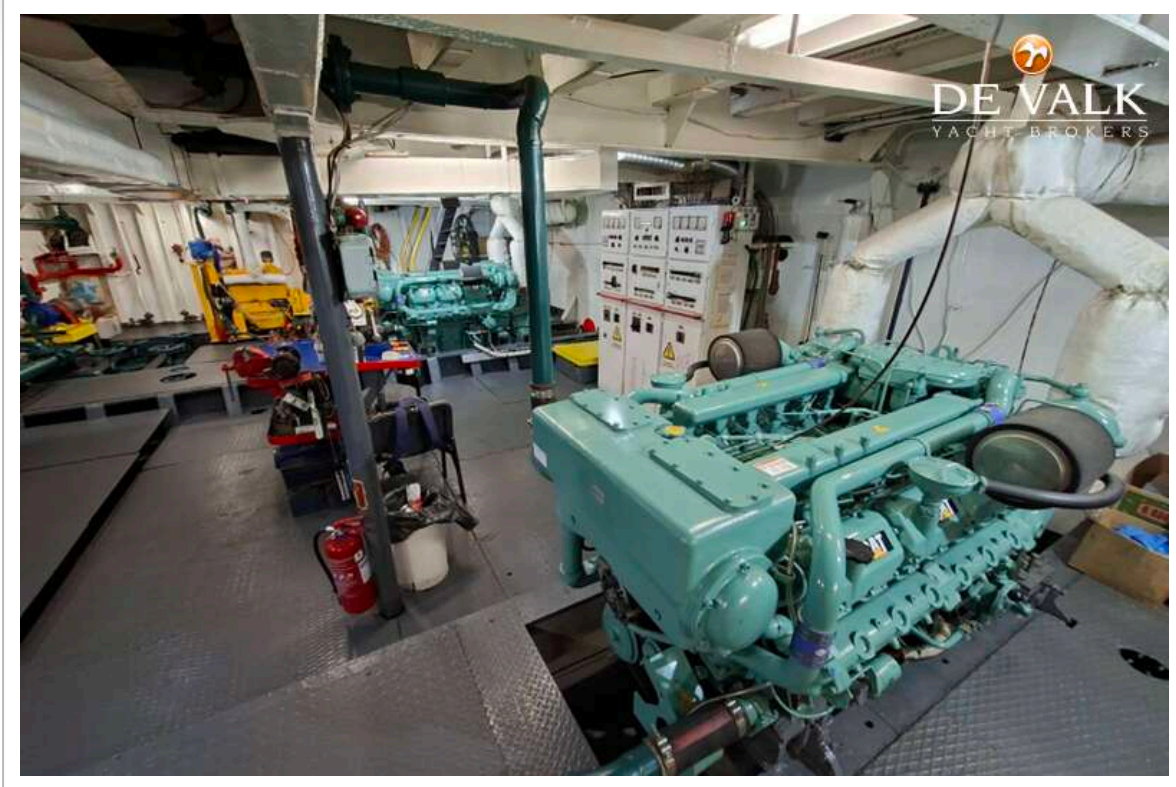

RO/PAX LAND CRAFT FERRY 58