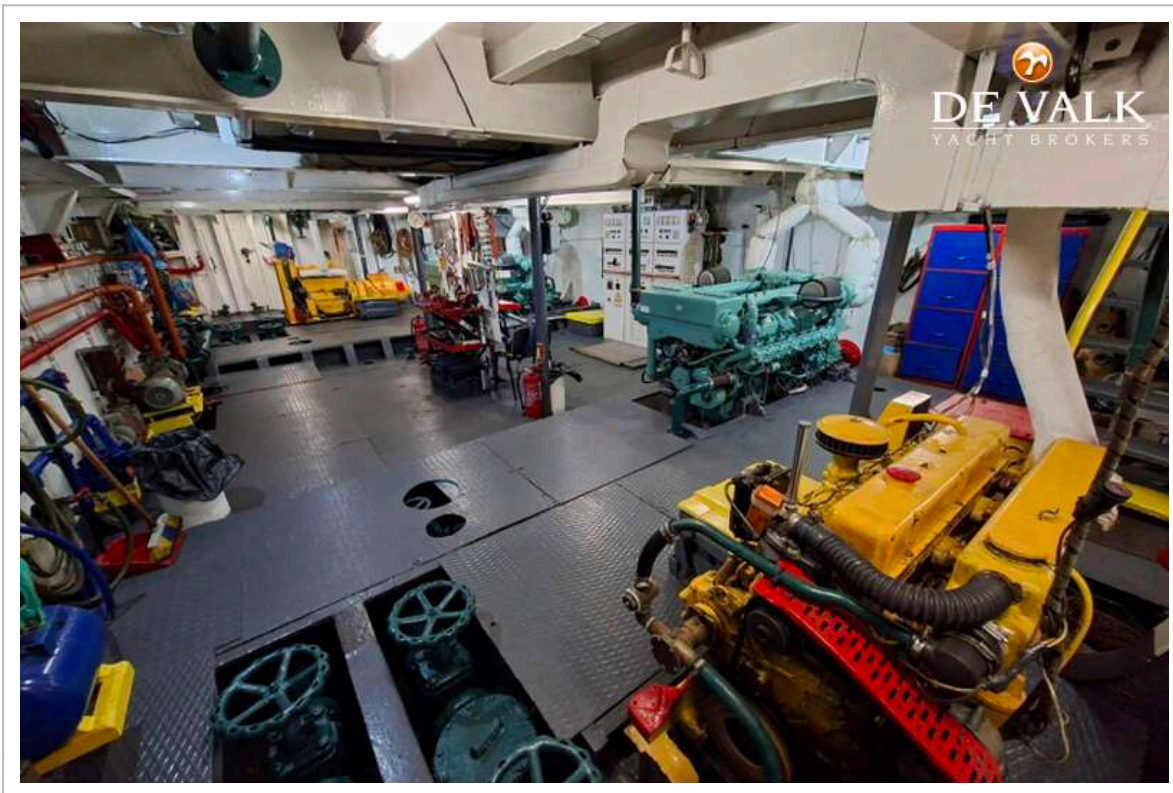

RO/PAX LAND CRAFT FERRY 58