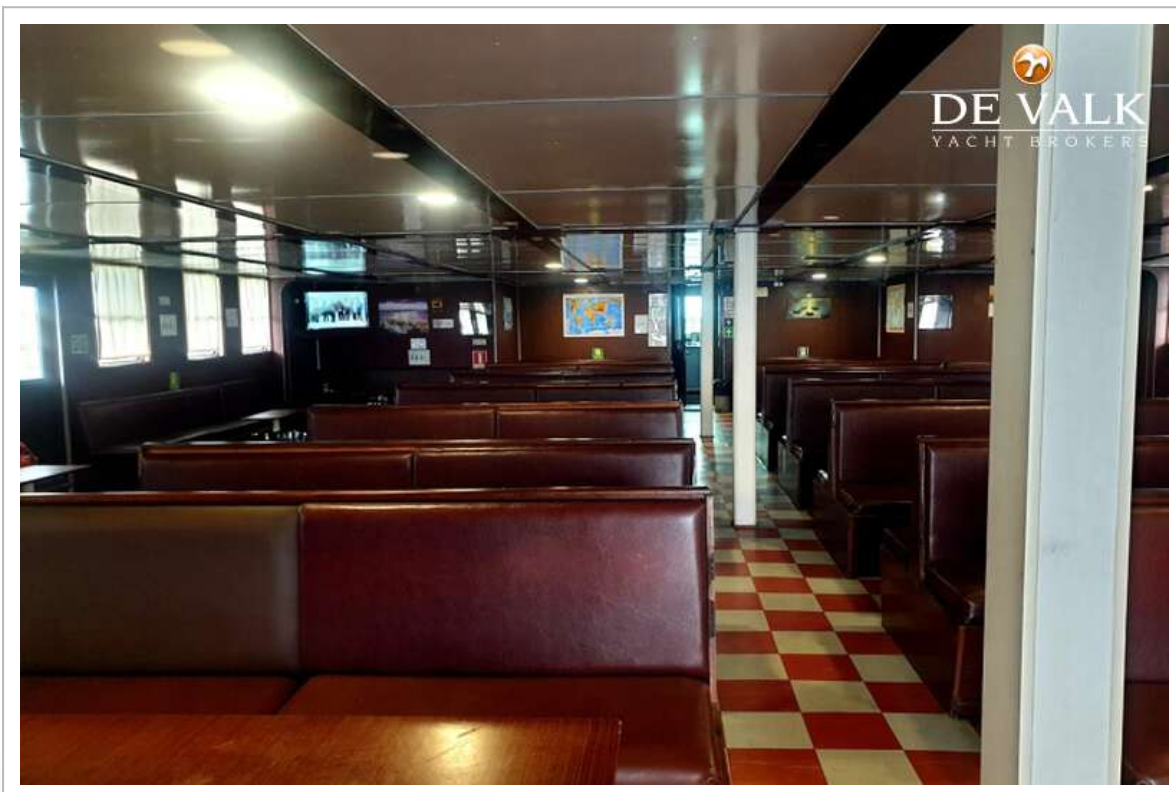

RO/PAX LAND CRAFT FERRY 58