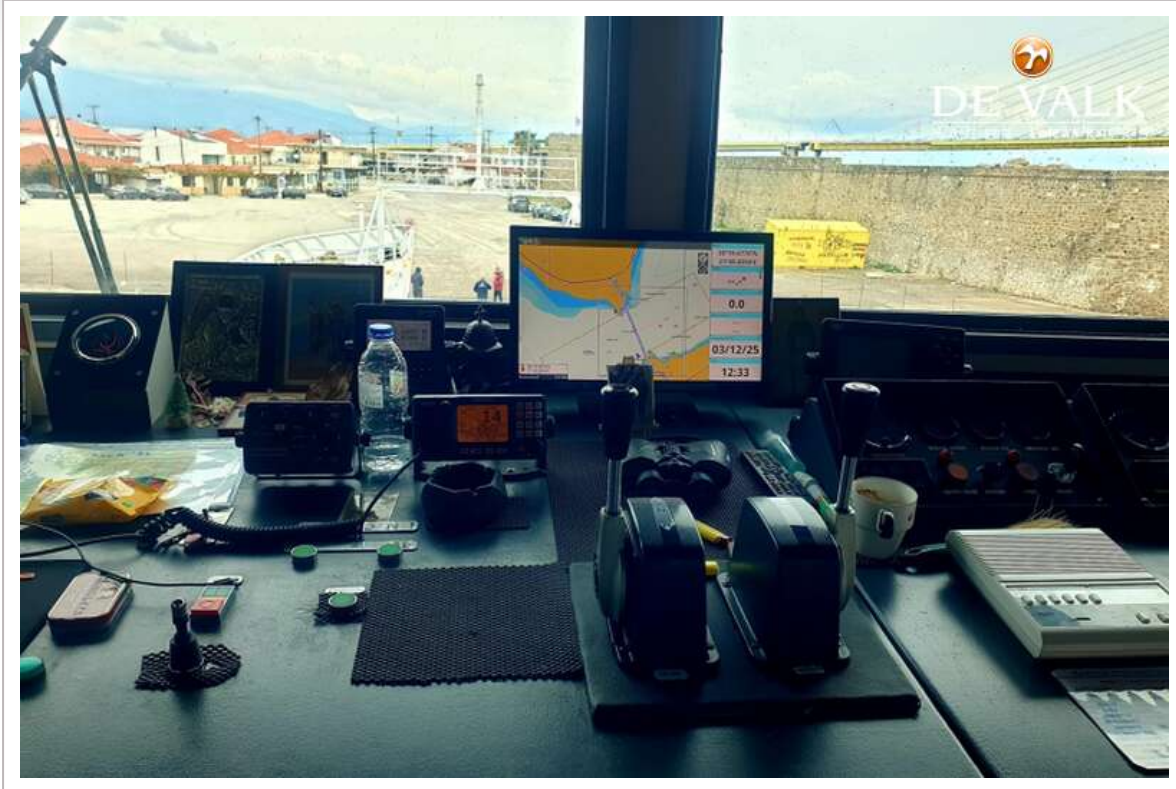

RO/PAX LAND CRAFT FERRY 58