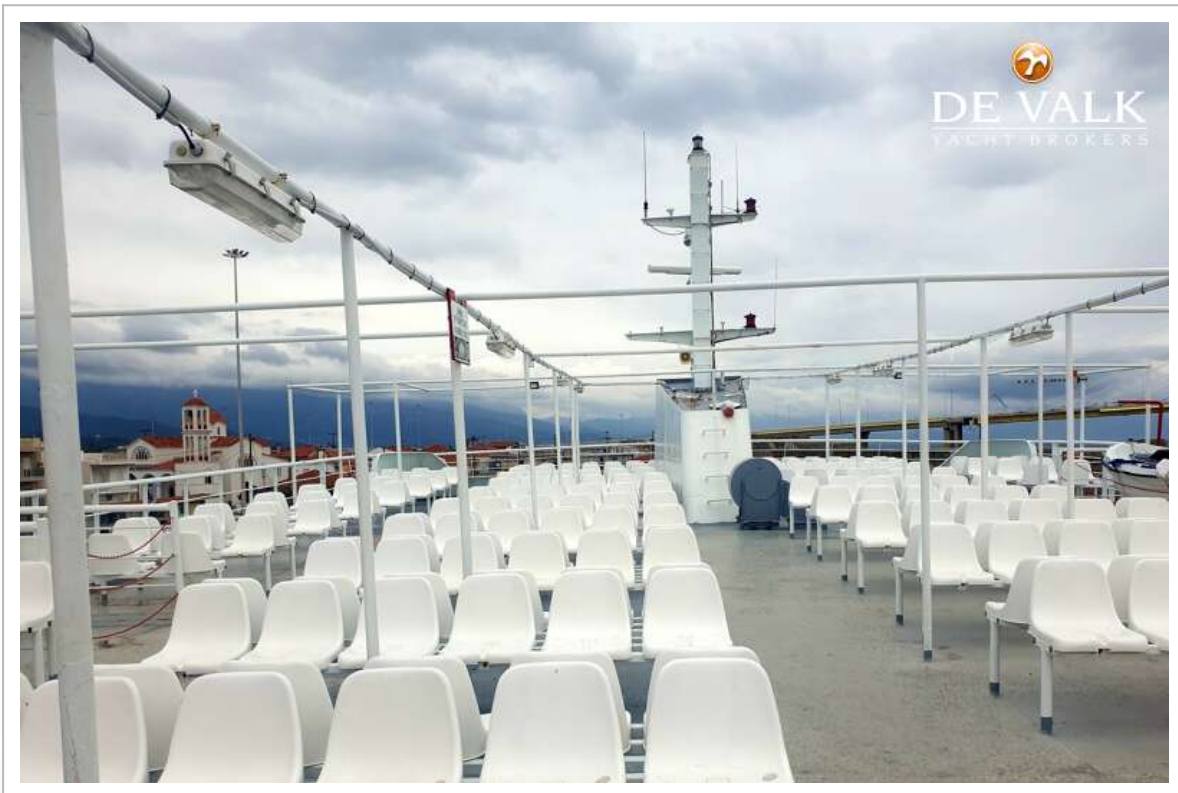

RO/PAX LAND CRAFT FERRY 58