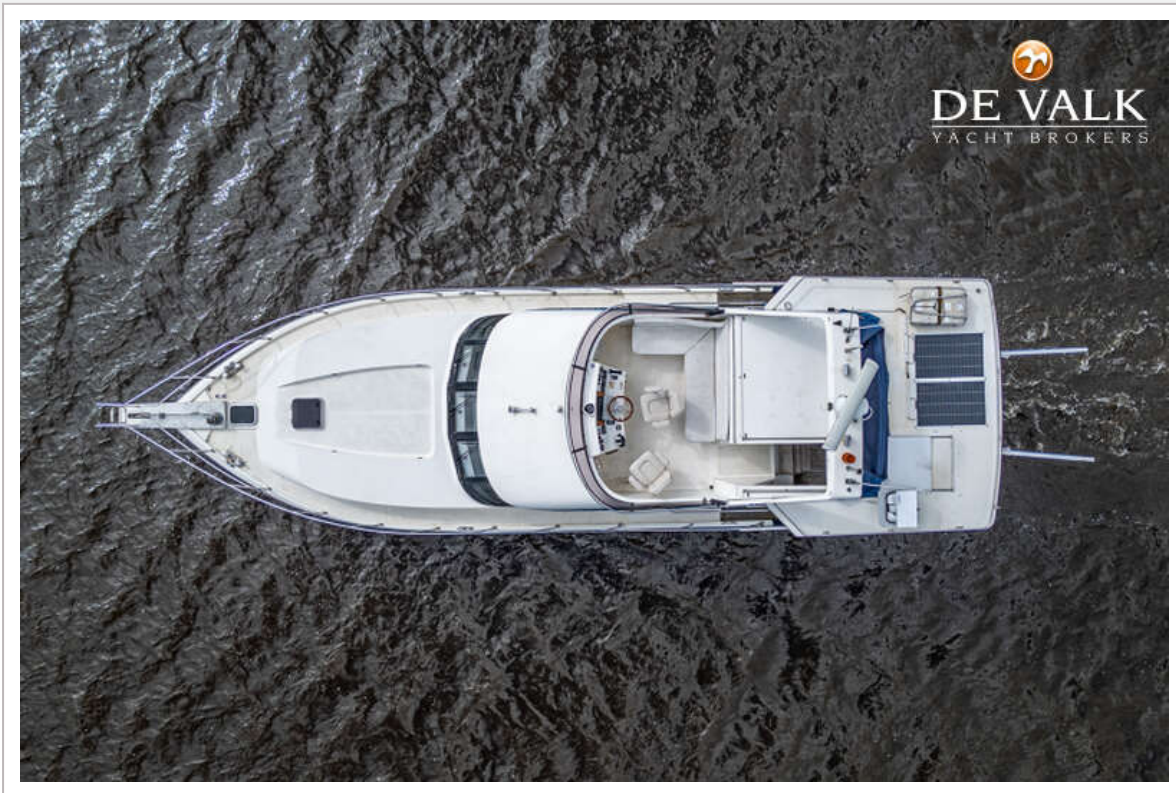

NEPTUNUS 145 FLYBRIDGE