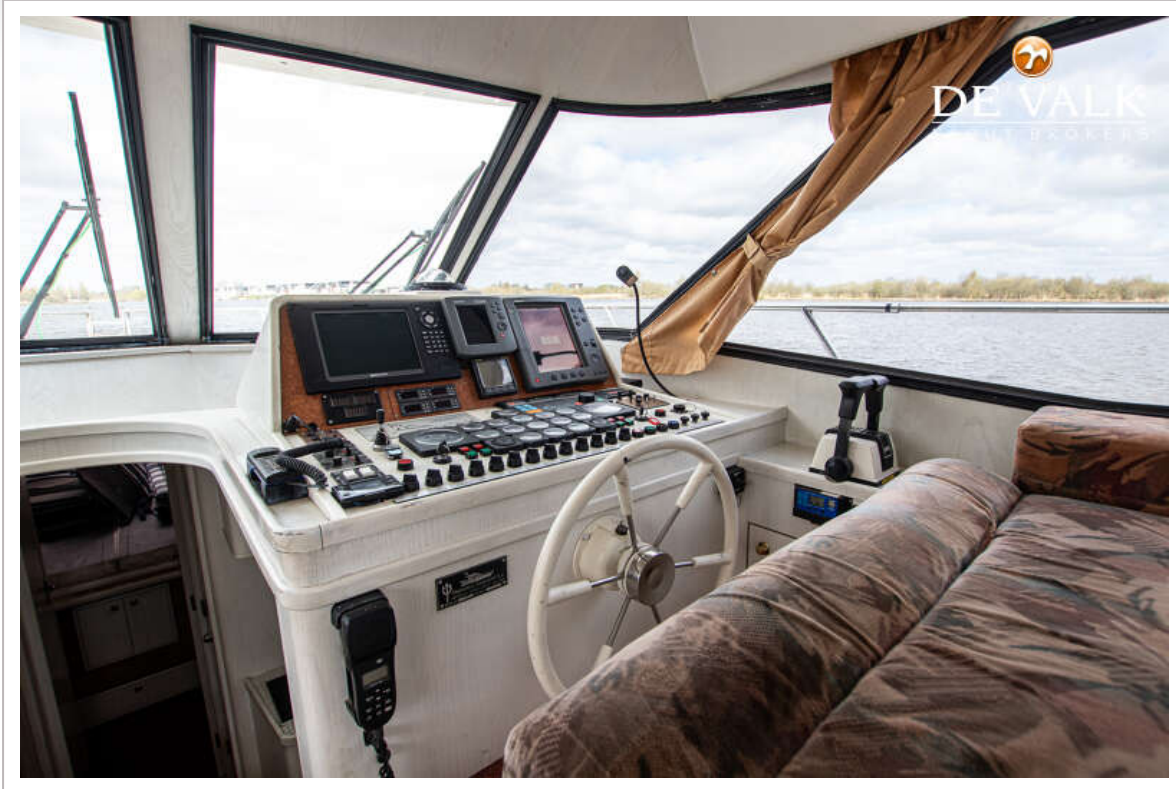

NEPTUNUS 145 FLYBRIDGE