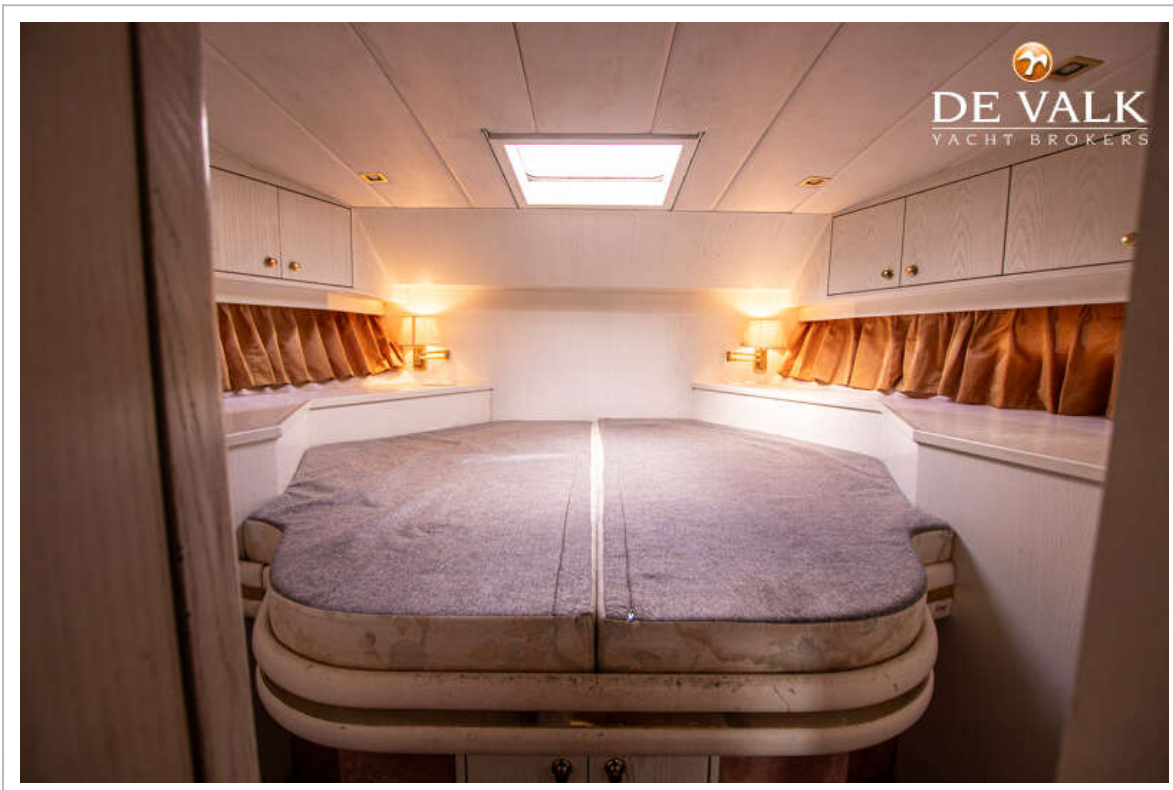

NEPTUNUS 145 FLYBRIDGE