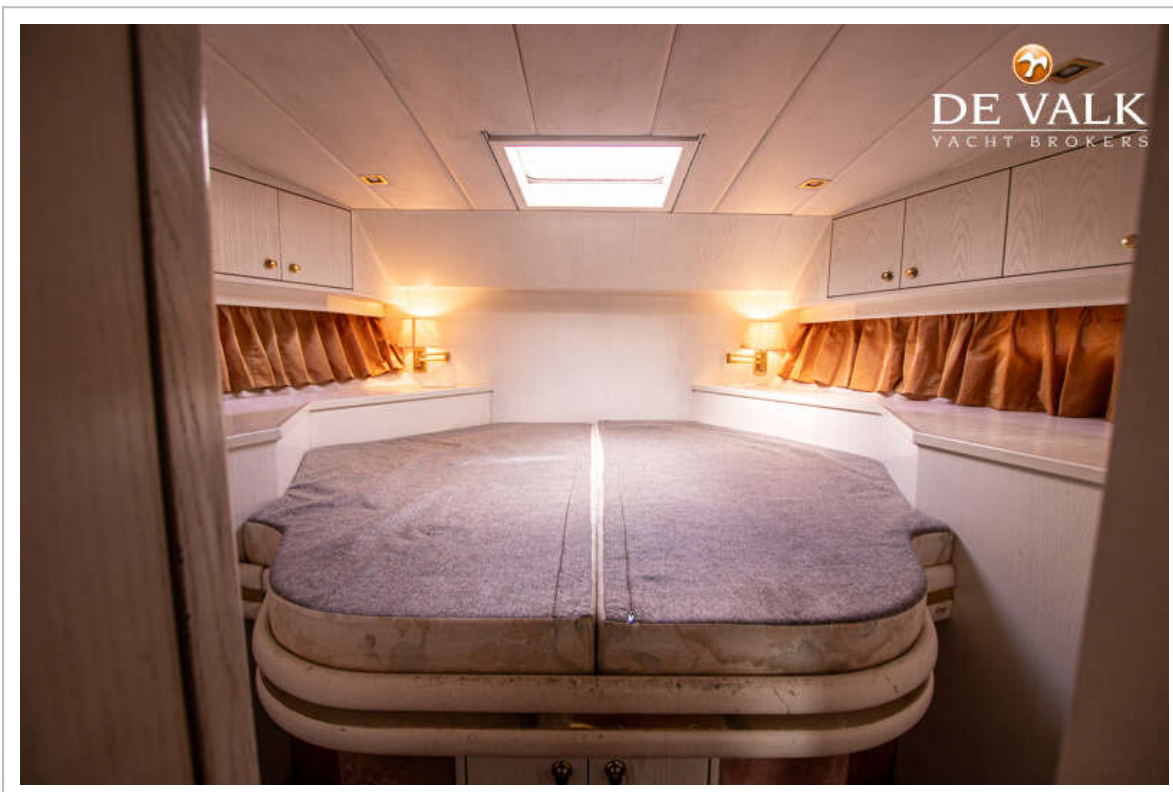

NEPTUNUS 145 FLYBRIDGE