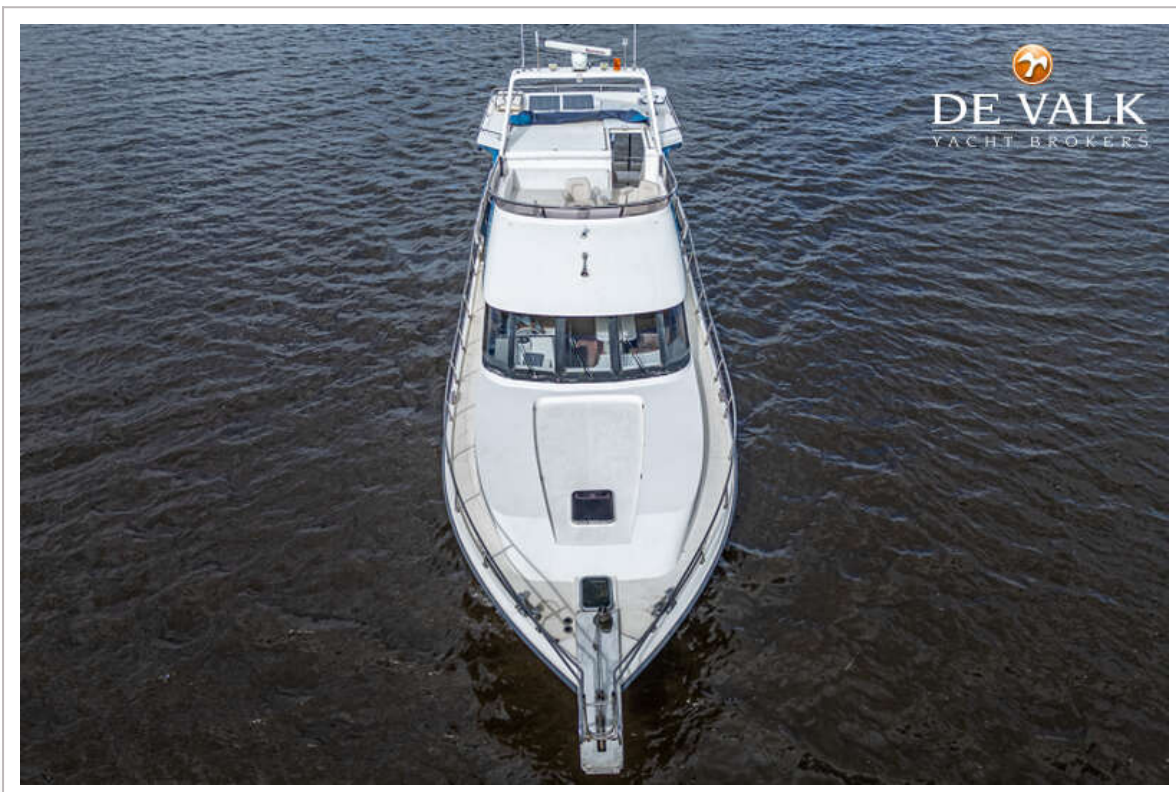

NEPTUNUS 145 FLYBRIDGE