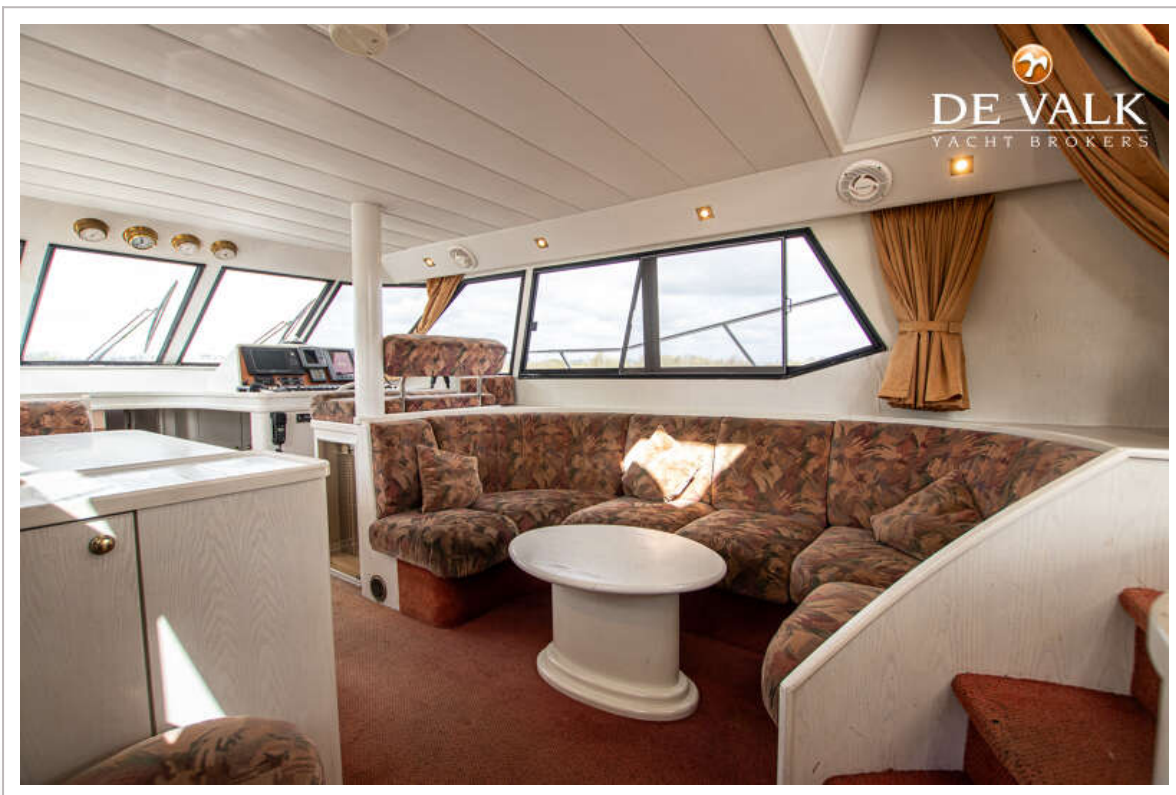

NEPTUNUS 145 FLYBRIDGE