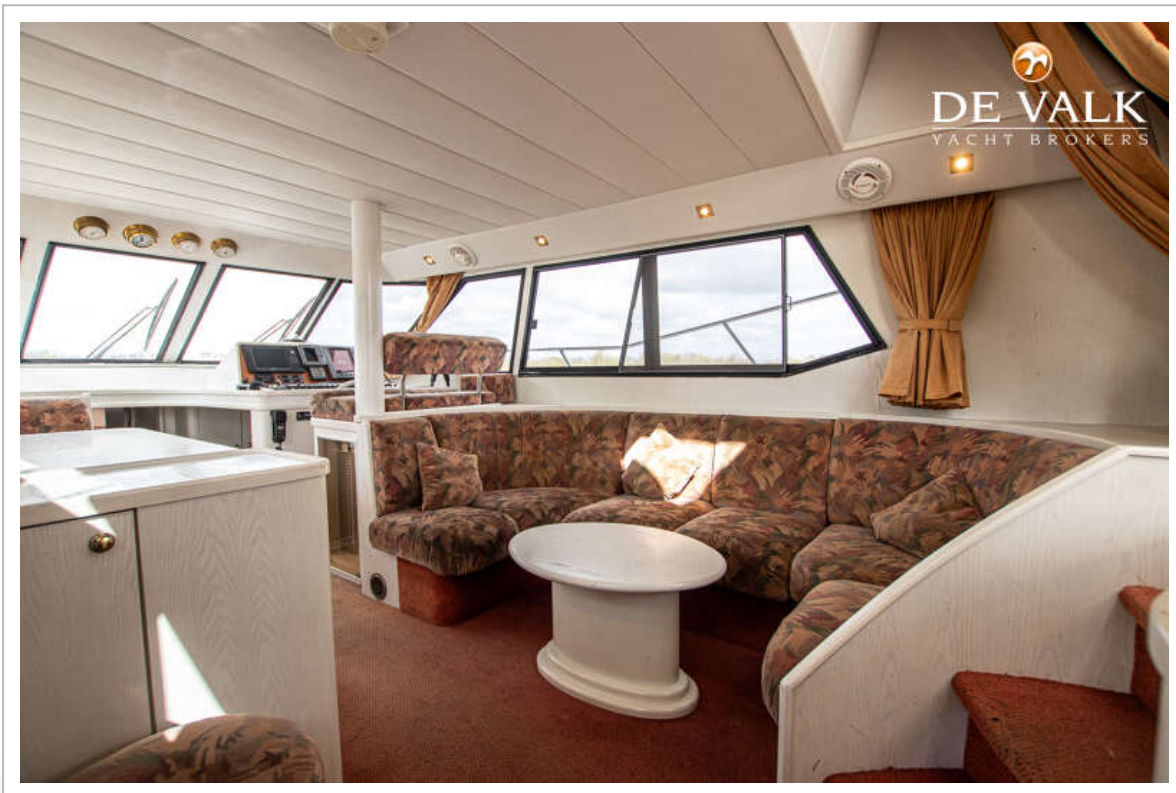

NEPTUNUS 145 FLYBRIDGE