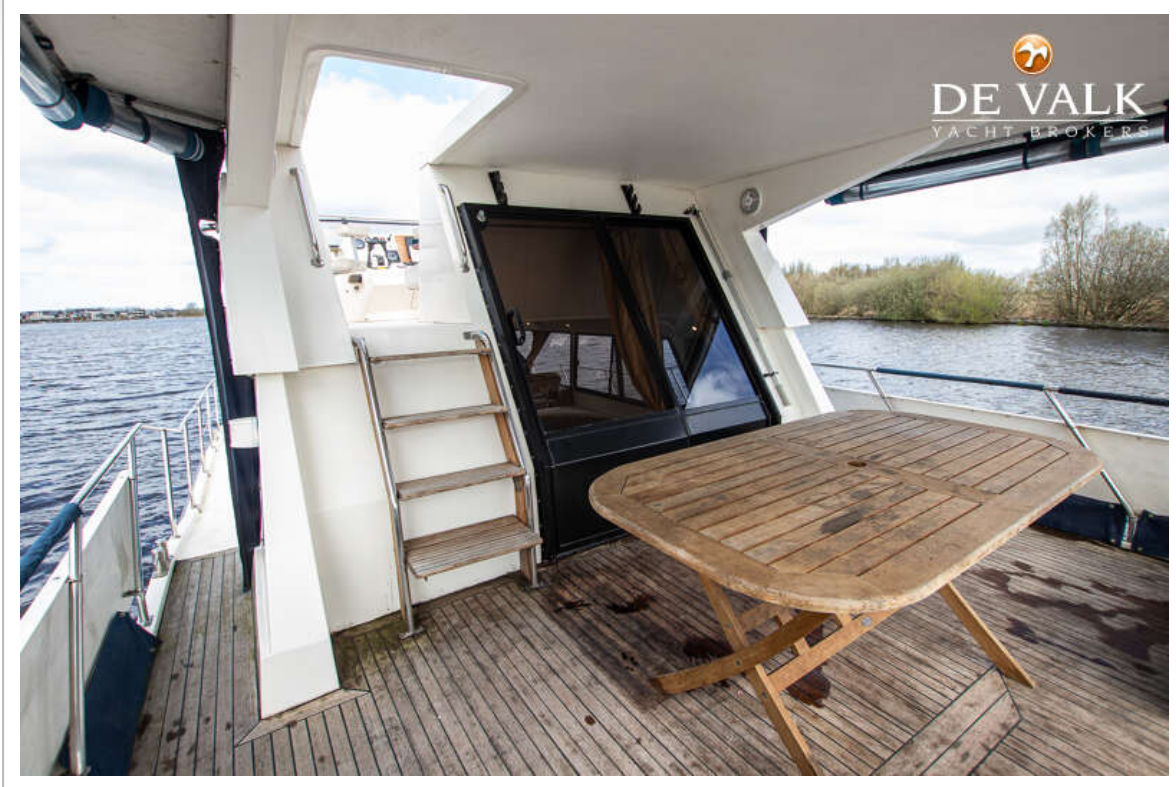

NEPTUNUS 145 FLYBRIDGE