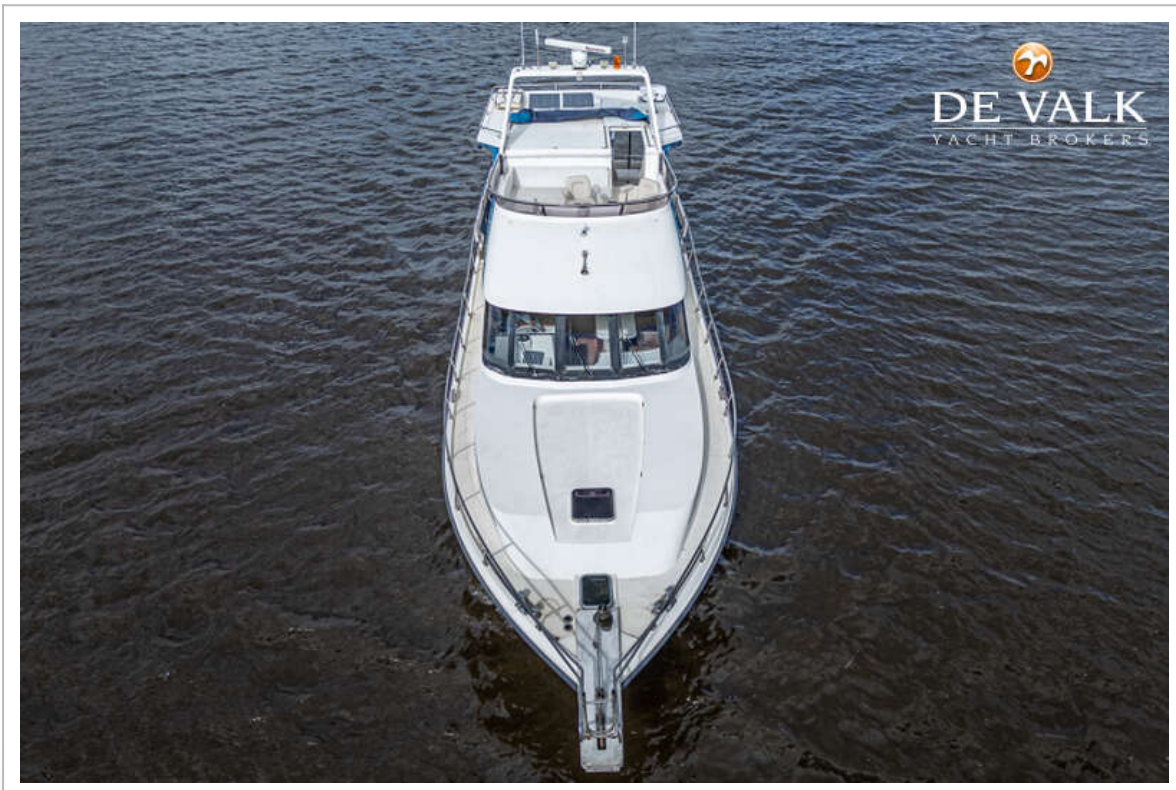

NEPTUNUS 145 FLYBRIDGE