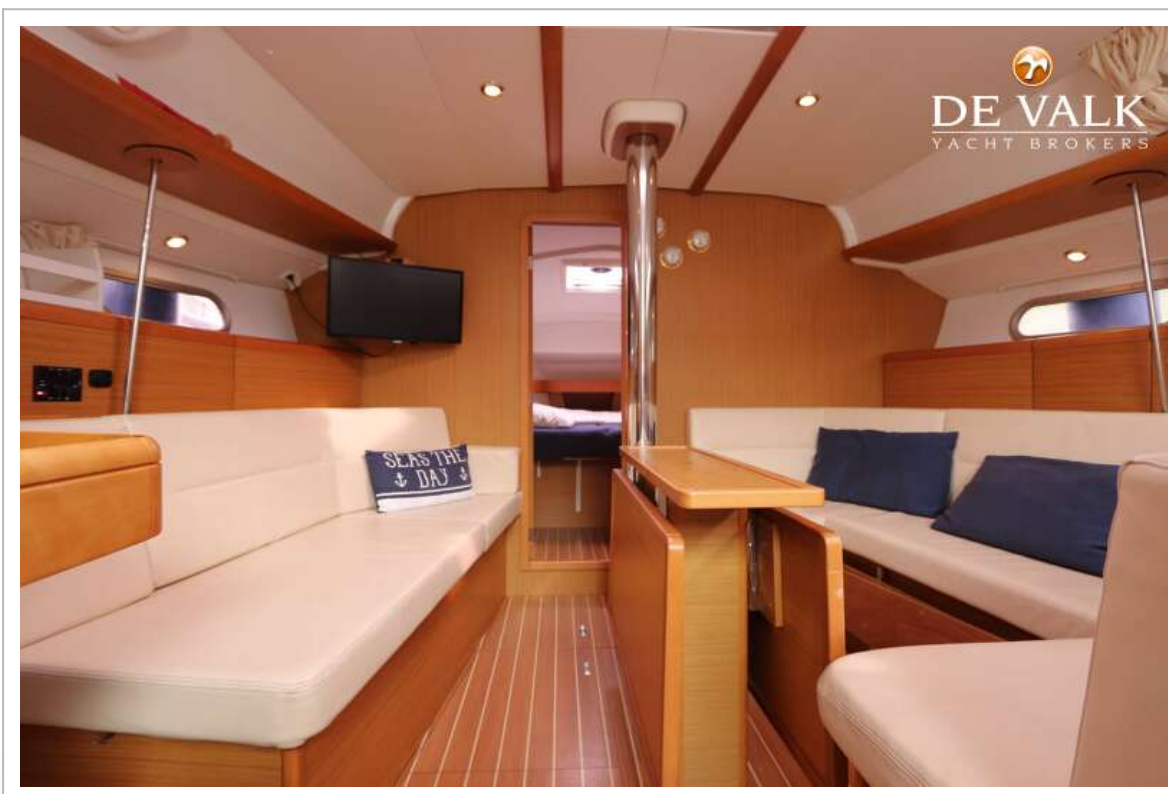

JEANNEAU SUN ODYSSEY 42I