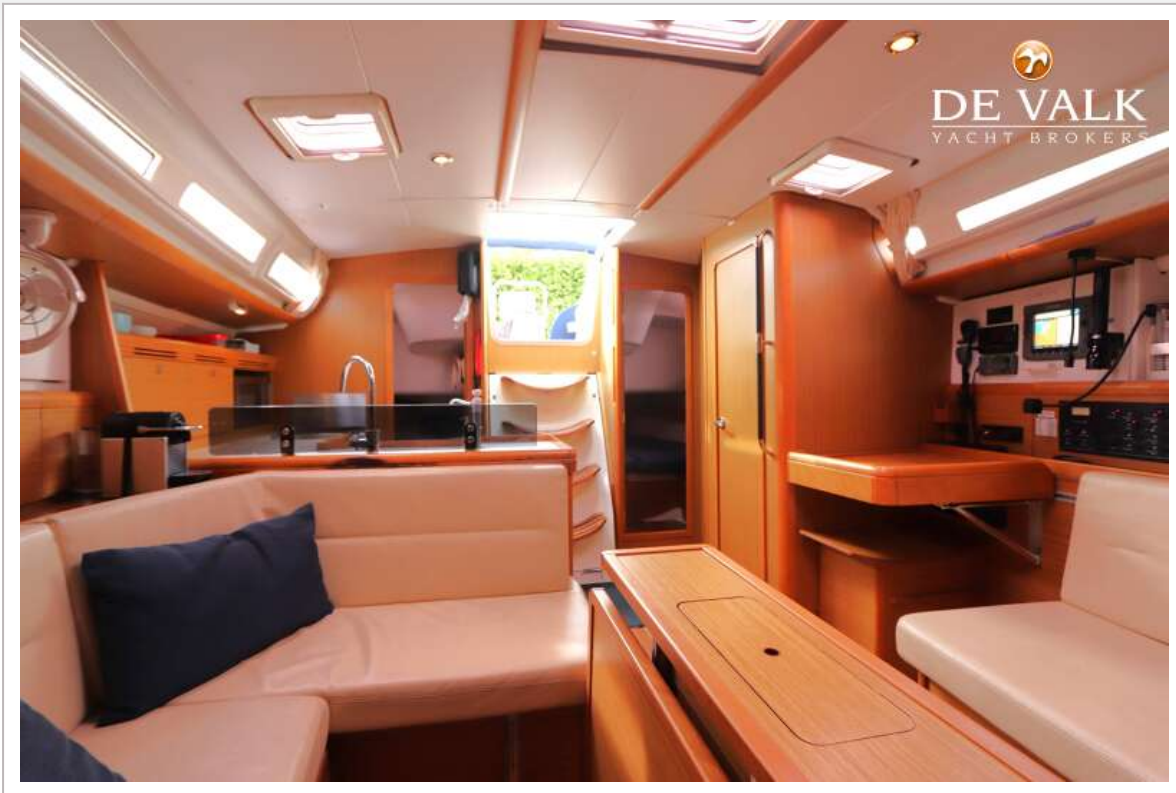

JEANNEAU SUN ODYSSEY 42I