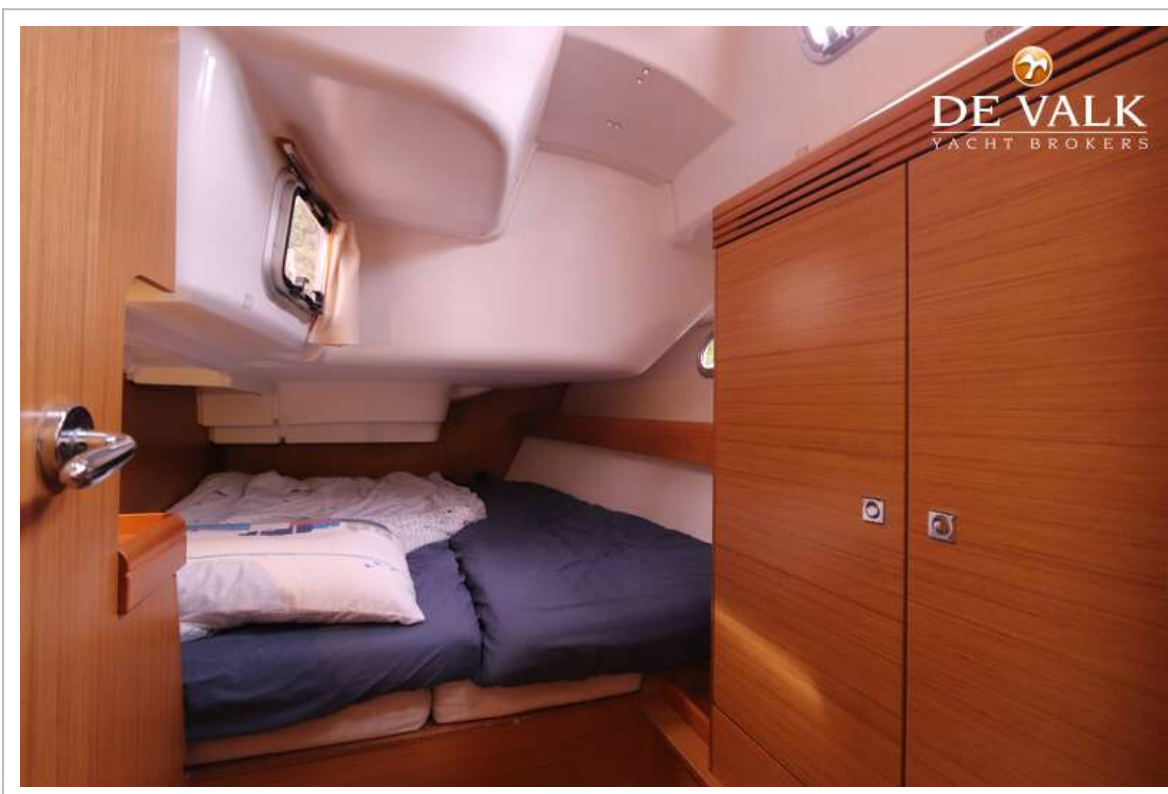

JEANNEAU SUN ODYSSEY 42I