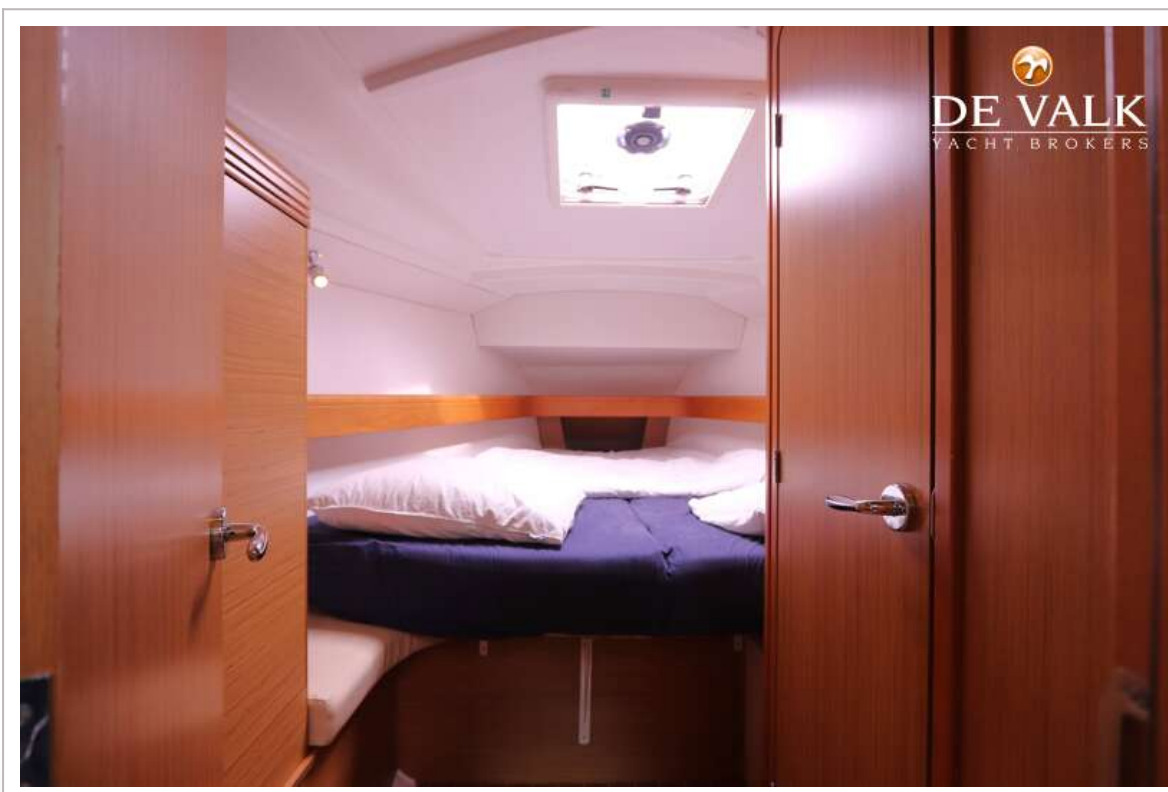

JEANNEAU SUN ODYSSEY 42I