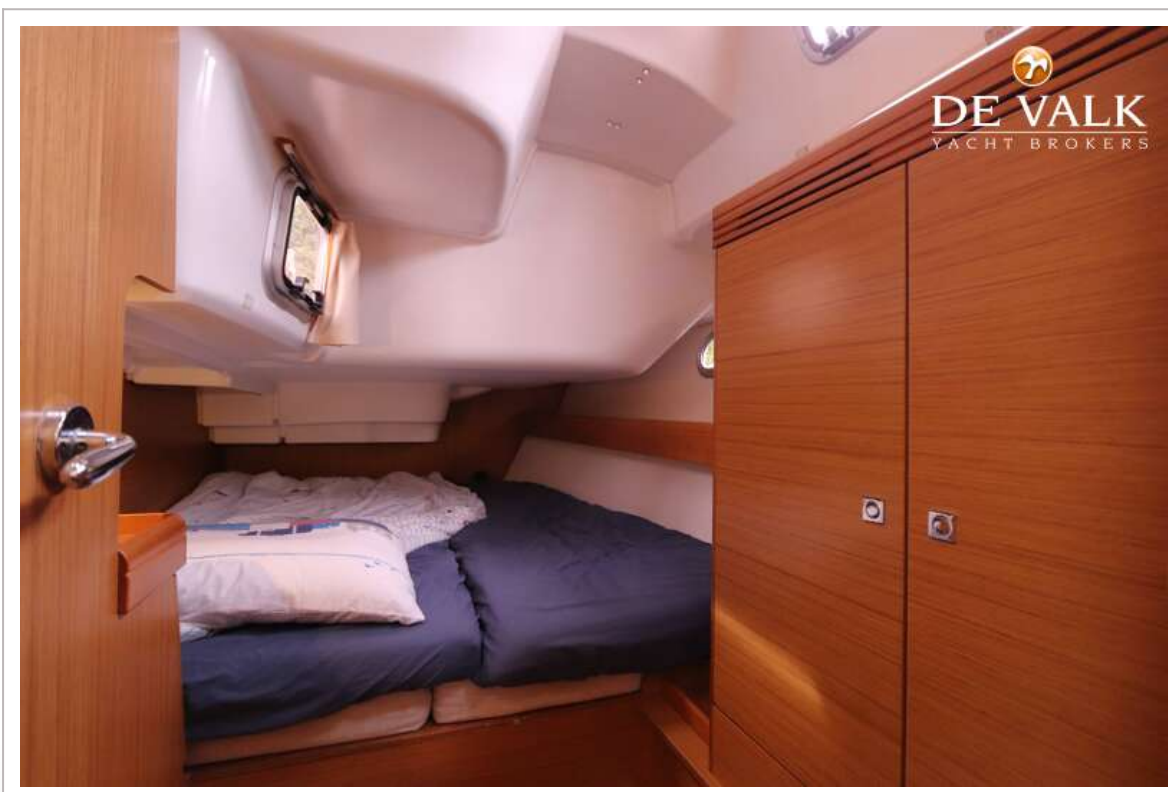

JEANNEAU SUN ODYSSEY 42I