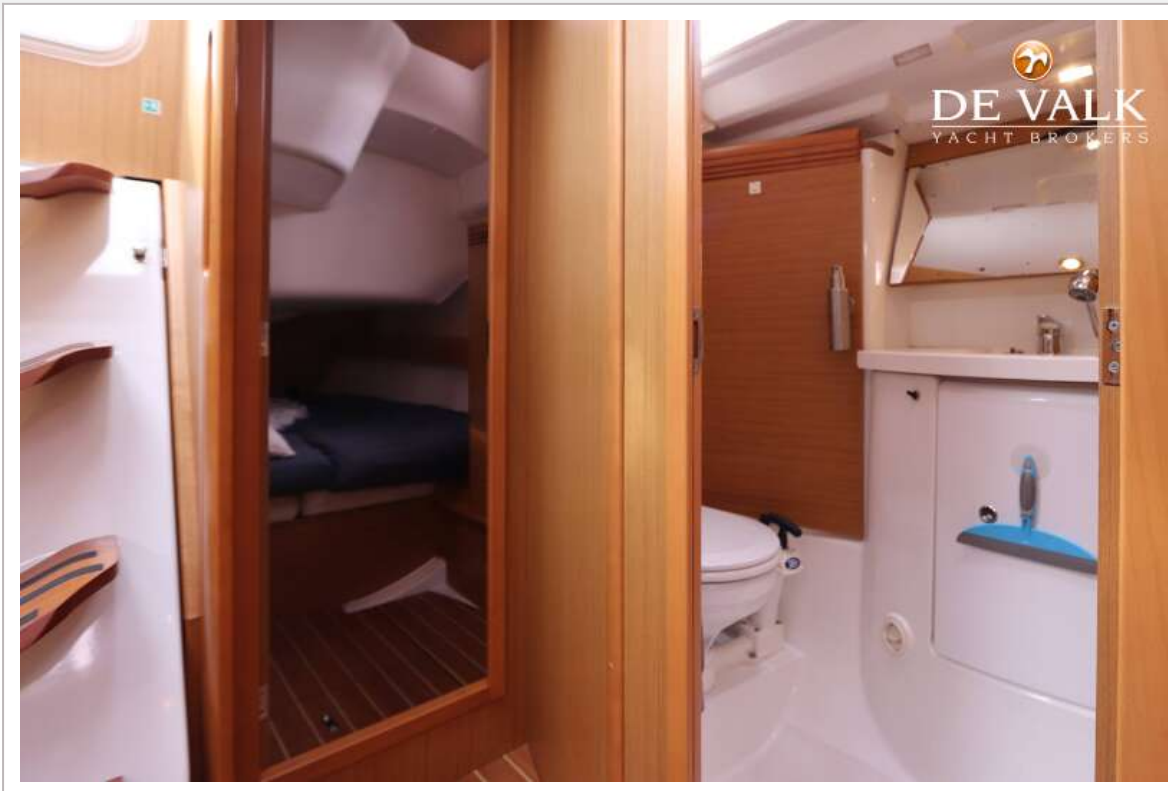

JEANNEAU SUN ODYSSEY 42I