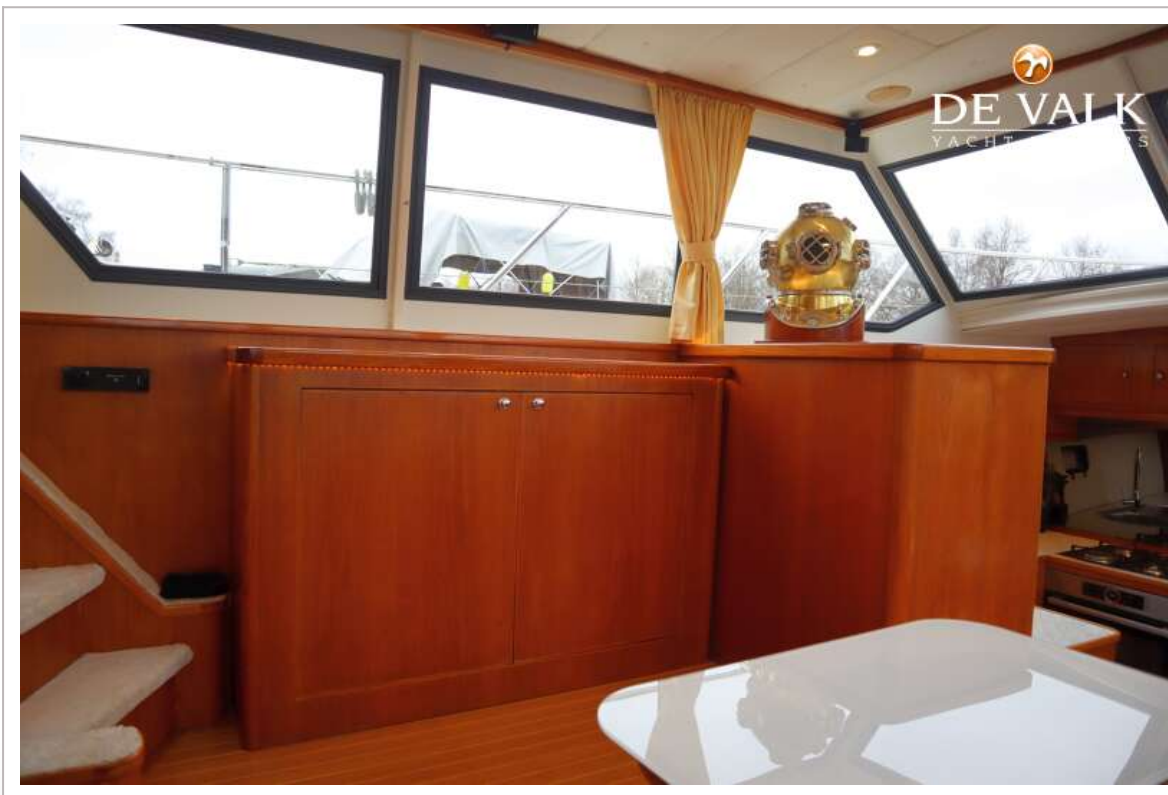

VALK CHALLENGER ROYAL 48 DELUXE