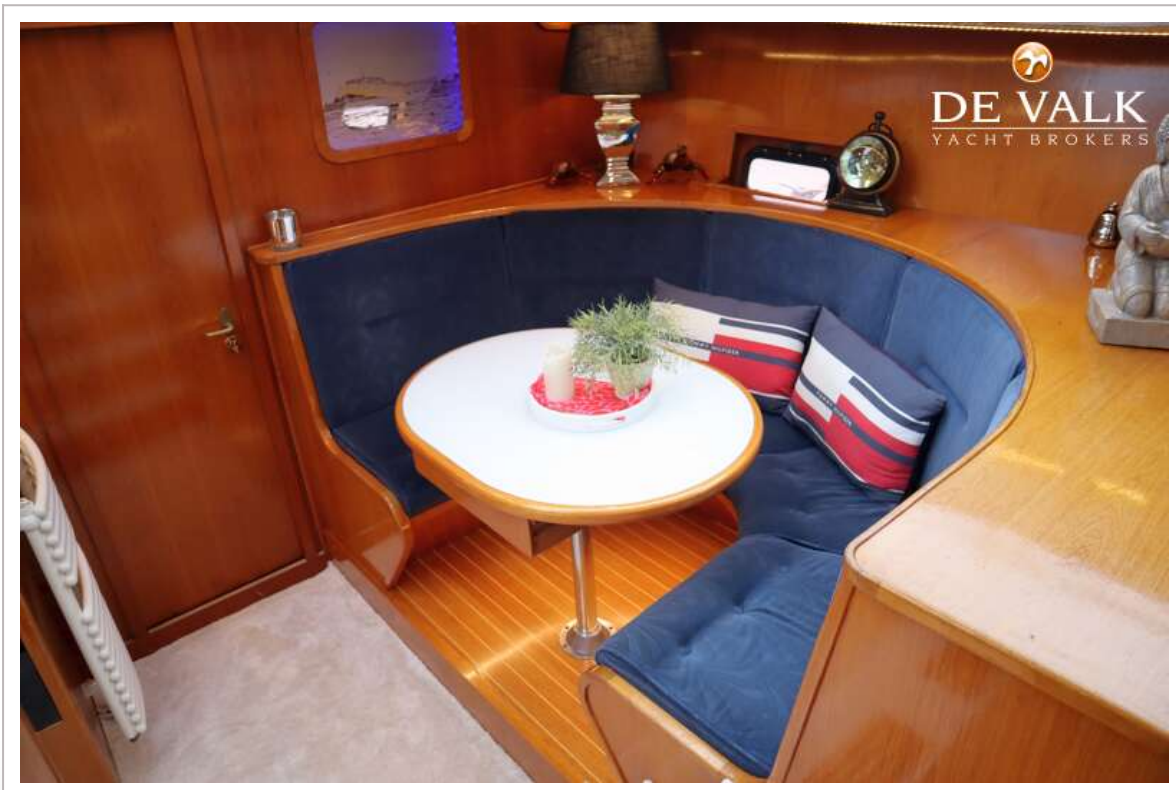

VALK CHALLENGER ROYAL 48 DELUXE