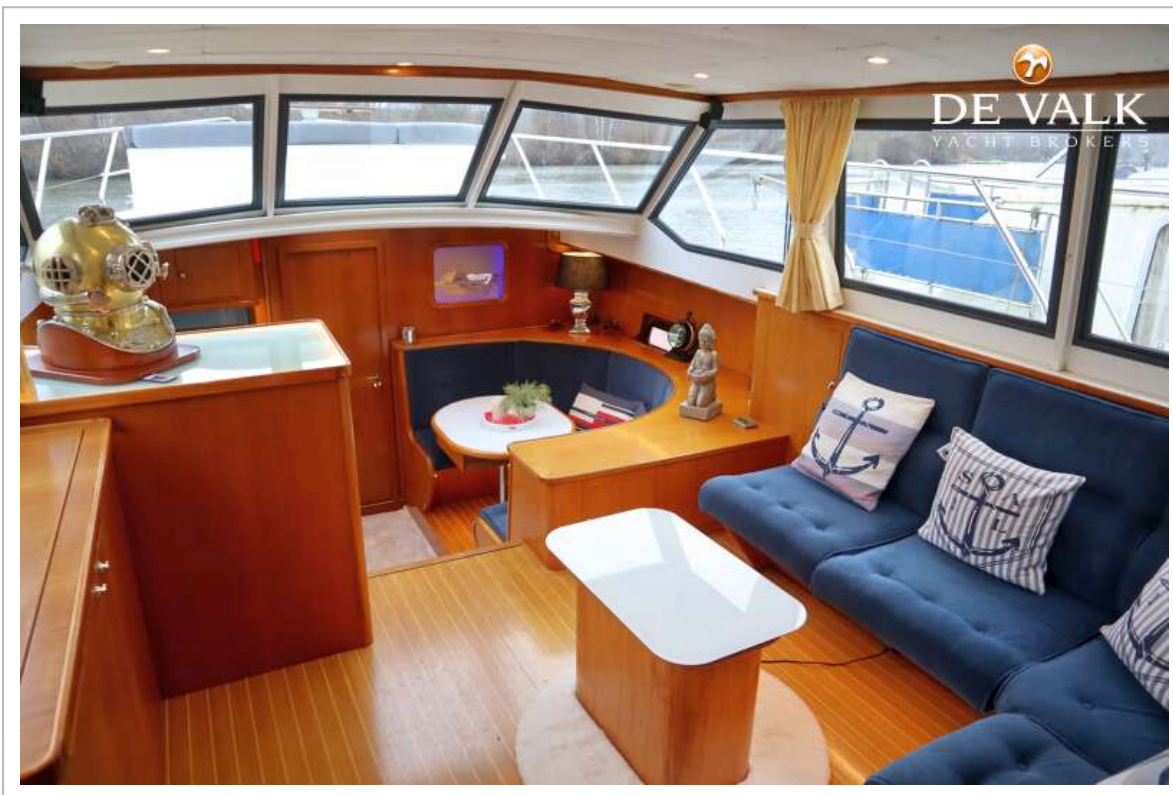

VALK CHALLENGER ROYAL 48 DELUXE