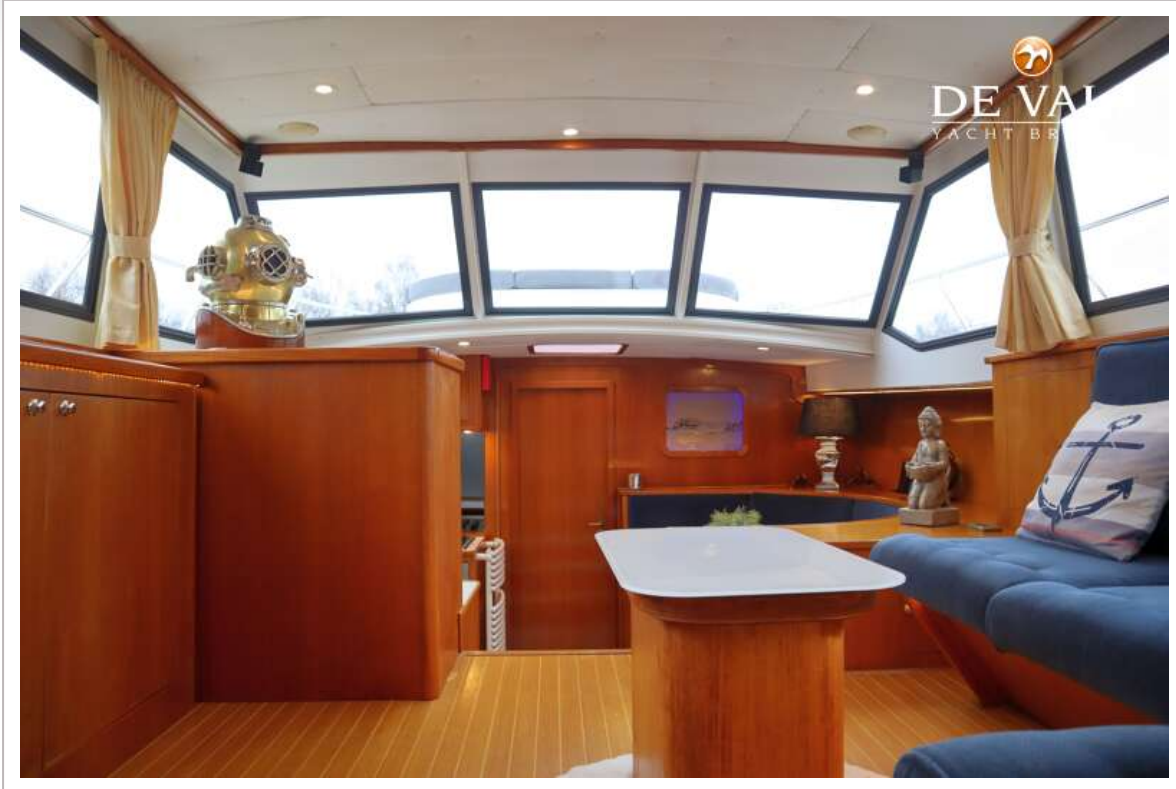

VALK CHALLENGER ROYAL 48 DELUXE