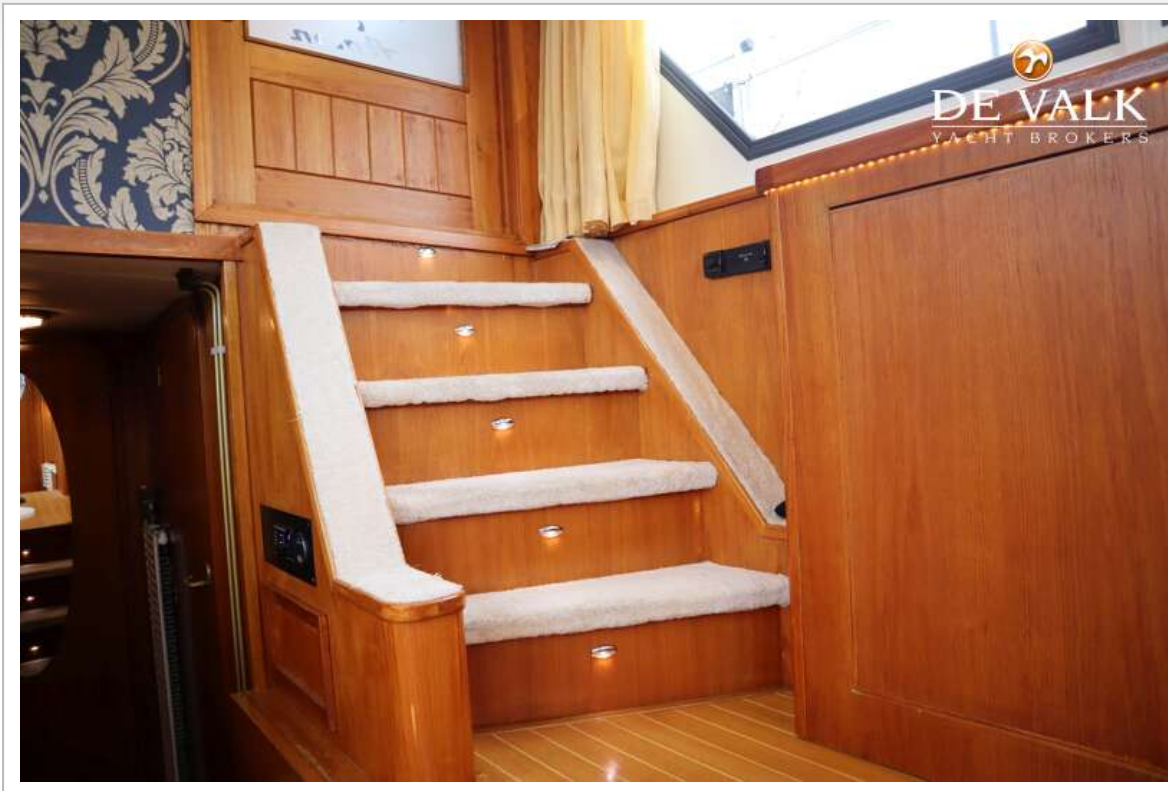

VALK CHALLENGER ROYAL 48 DELUXE