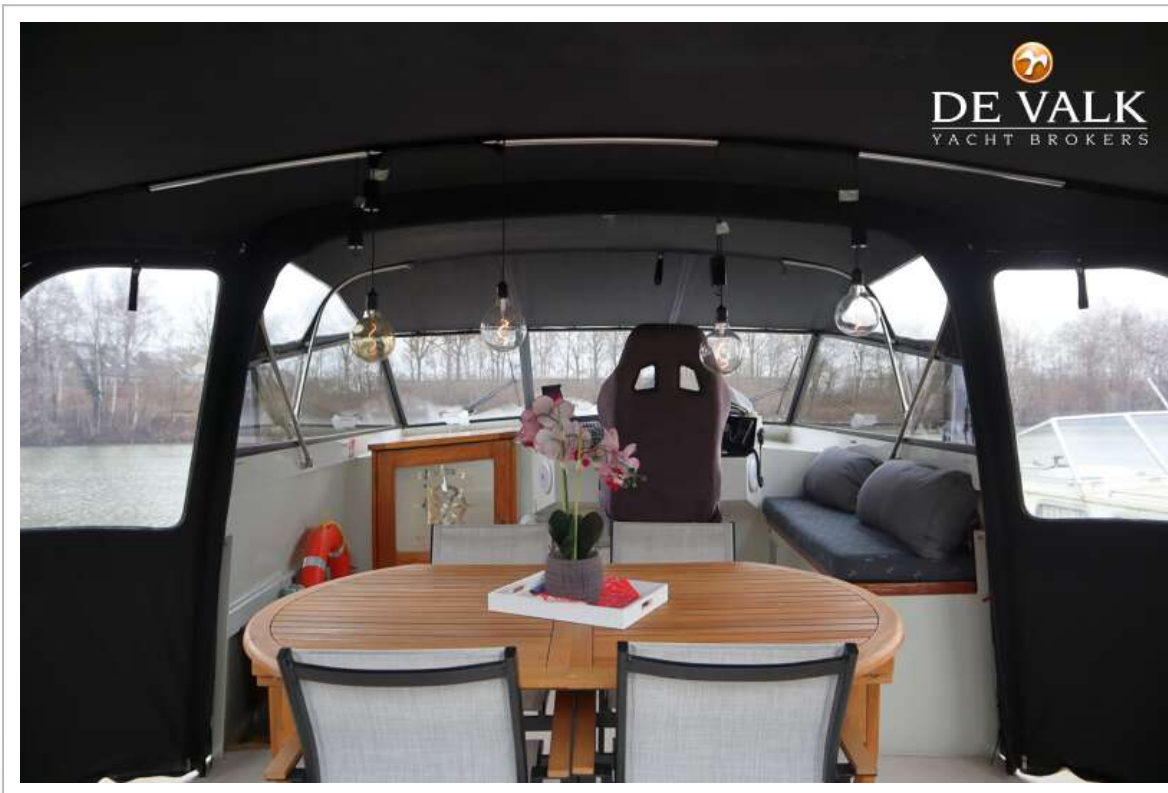

VALK CHALLENGER ROYAL 48 DELUXE