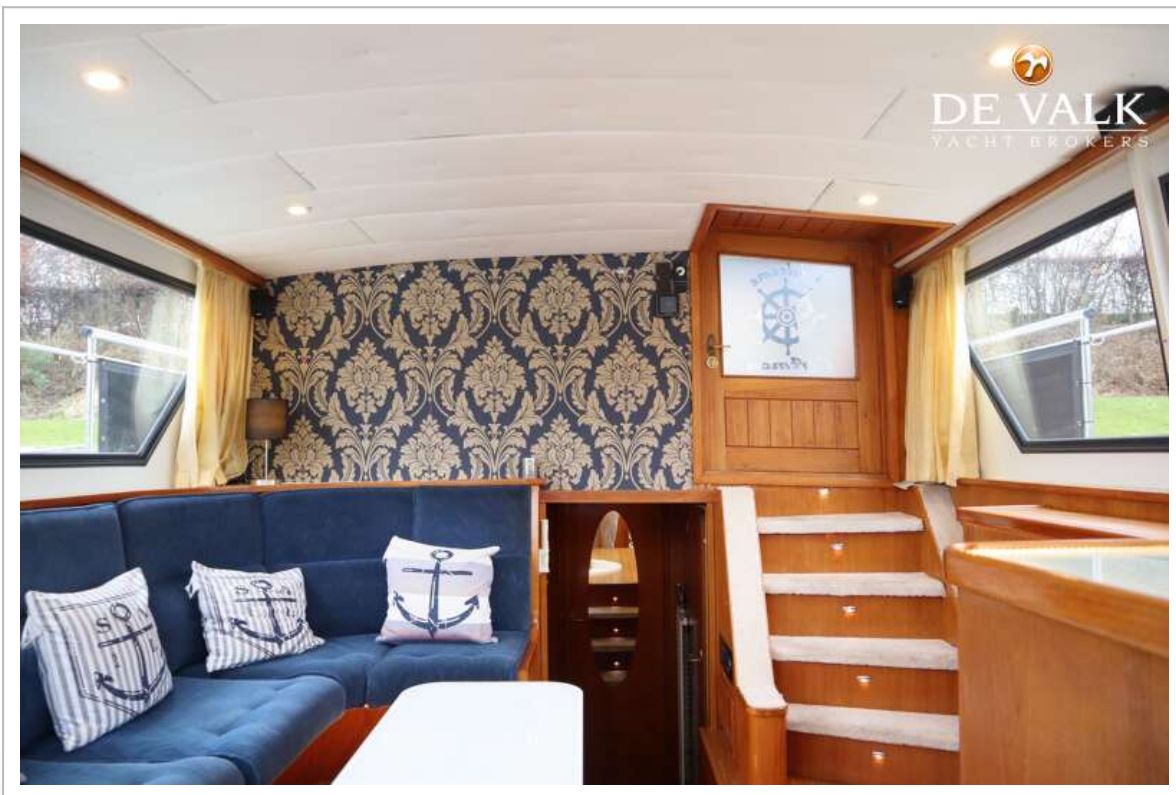

VALK CHALLENGER ROYAL 48 DELUXE