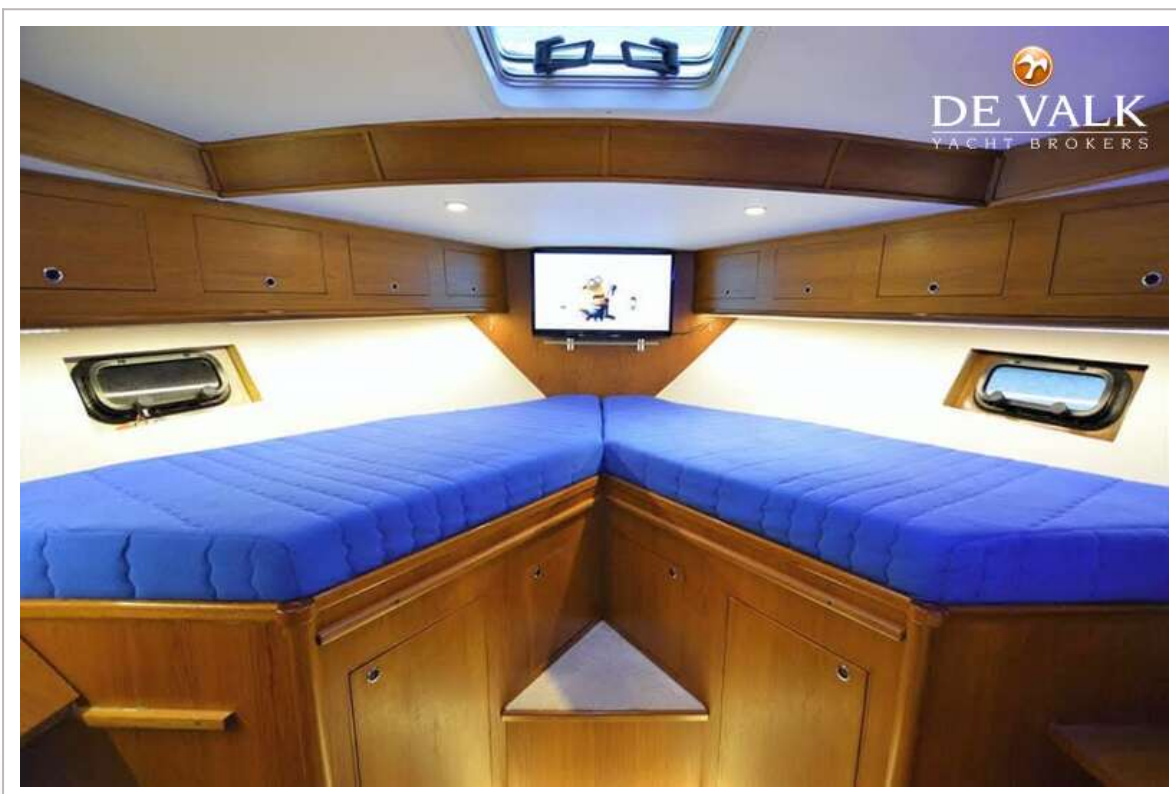

VALK CHALLENGER ROYAL 48 DELUXE