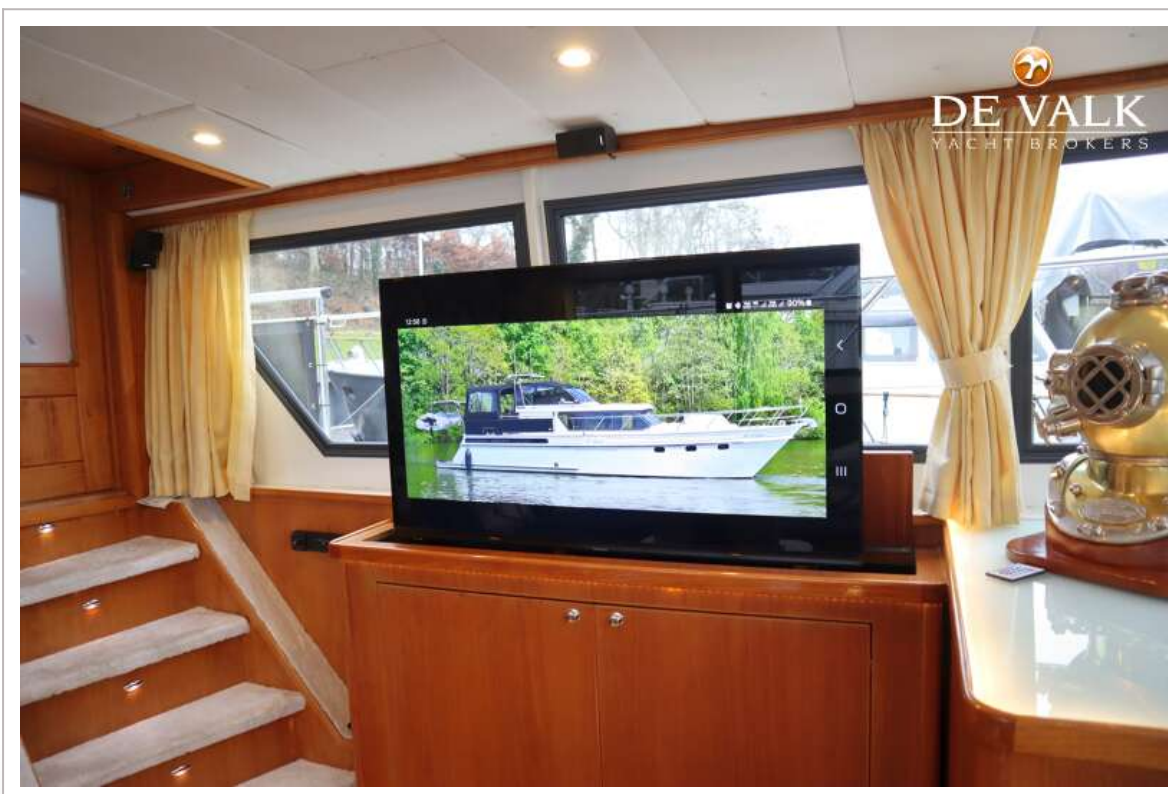

VALK CHALLENGER ROYAL 48 DELUXE