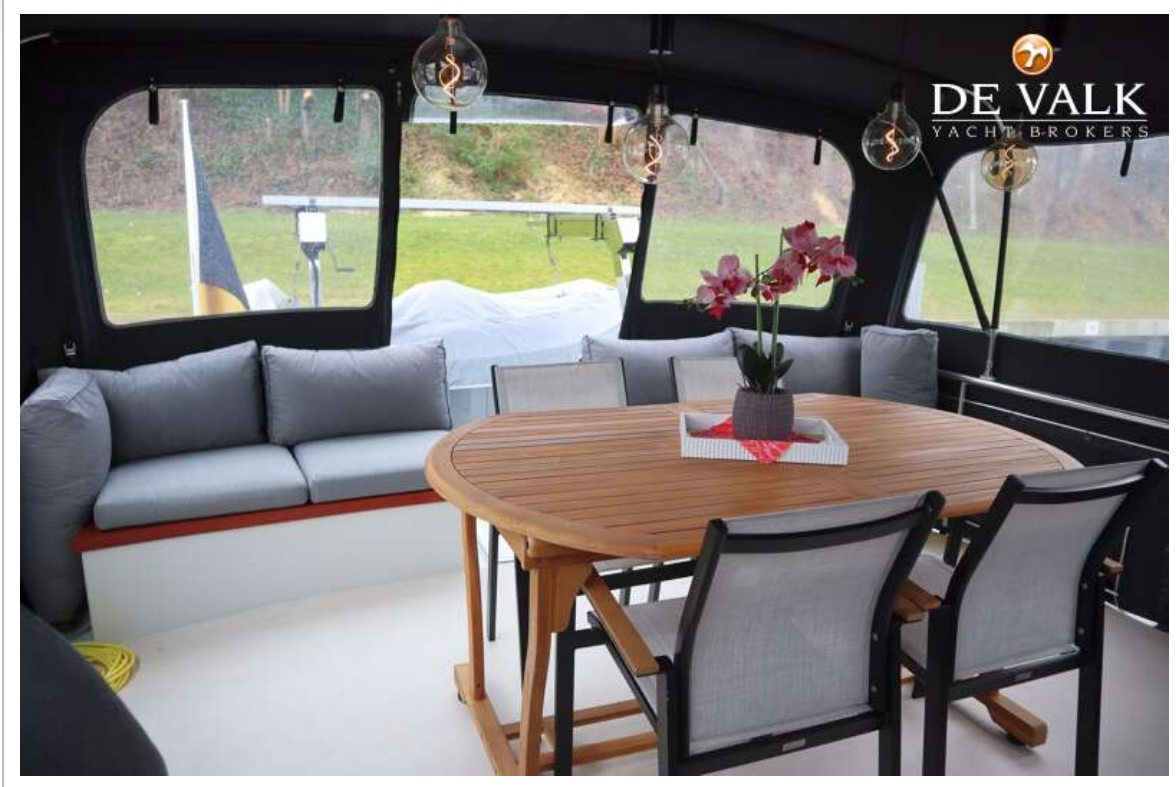

VALK CHALLENGER ROYAL 48 DELUXE