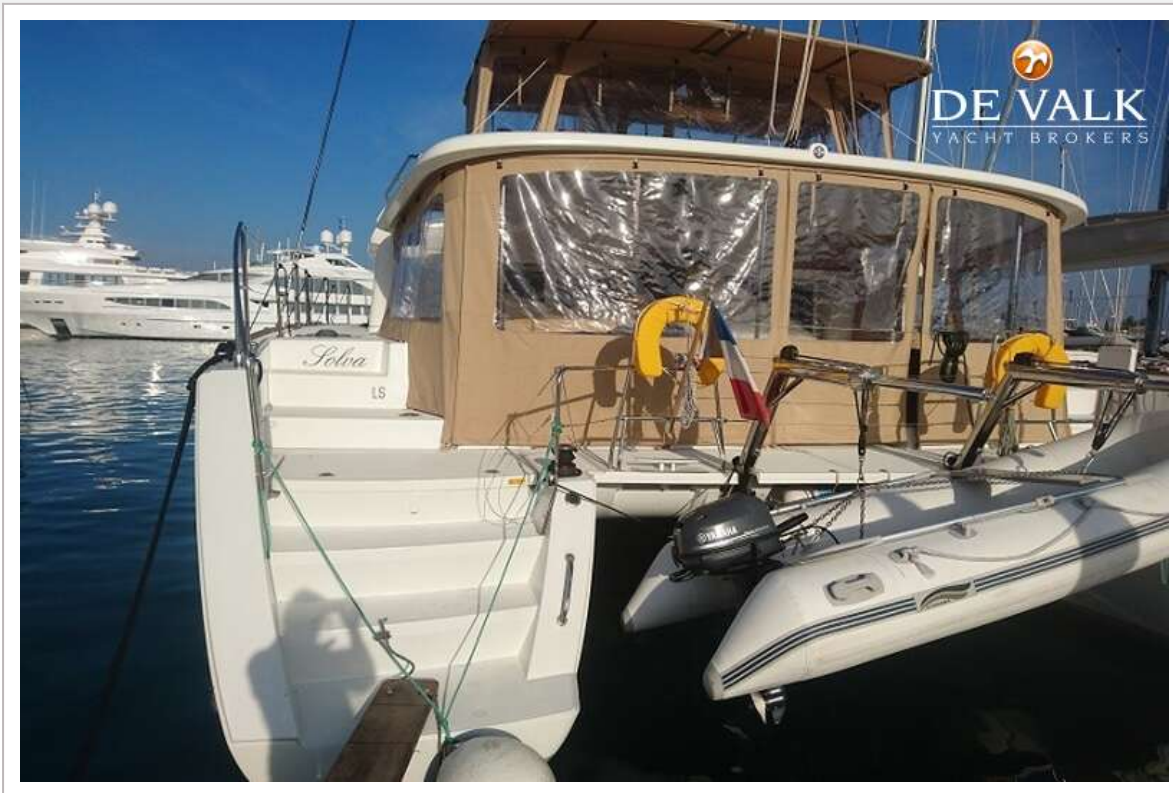

DE VALK
YACHT BROKERS

Lagoon 450 - 3 Cabines dubletoits / 3 Mandates / 4000€ Photo Nicolas Pflaum

LAGOON 450

DE VALK
YACHT BROKERS

LAGOON 450

BROKER'S COMMENTS

The Lagoon 450 is one of the most widely chartered catamarans worldwide, especially in the Mediterranean. It is designed for comfort, space, and ease of sailing - ideal for families, groups of friends

Sofia Iliá-Salvanou

SPECIFICATIONS

Dimensions	13.96 x 7.87 x 1.30 (m)	Builder	LAGOON-BENETEAU
Built	2017	Cabins	4
Material	GRP	Berths	12
Engine(s)	2 x YANMAR 4JH57 diesel	Hp/Kw	2 x 57.00 (hp), 41.95 (kw)
Asking price	€ 330.000 (VAT Not paid)	Lying	at sales office

LAGOON 450

GENERAL

Model	LAGOON 450
Type	catamaran sailing yacht
LOA (m)	13,96
Beam (m)	7,87
Draft (m)	1,30
Year built	2017
Builder	LAGOON-BENETEAU
Country	France
Designer	Van Peteghem - Lauriot Prévost (VPLP)
Displacement (t)	16
Gross tonnage	47,89
Net tonnage	39,03
Hull material	GRP
Hull colour	white
Deck material	GRP
Deck finish	non-skid moulded in
Superstructure deck finish	non-skid moulded in
Cockpit deck finish	non-skid moulded in
Antifouling (year)	2025
Deckhatch	yes
Portholes	yes
Flybridge	yes
Flybridge cockpit cover	yes
Flybridge suncover	yes
Fuel tank (litre)	1040
Level indicator (fuel tank)	yes
Freshwater tank (litre)	700
Level indicator (freshwater)	yes
Blackwater tank extraction	yes
Wheel steering	yes

LAGOON 450

Lagoon 450 - Mention obligatoire / Mandatory credit: Photo Nicolas Clairs

Lagoon 450 - Mention obligatoire / Mandatory credit: Photo Nicolas Clairs

LAGOON 450

LAGOON 450

LAGOON 450

LAGOON 450

LAGOON 450