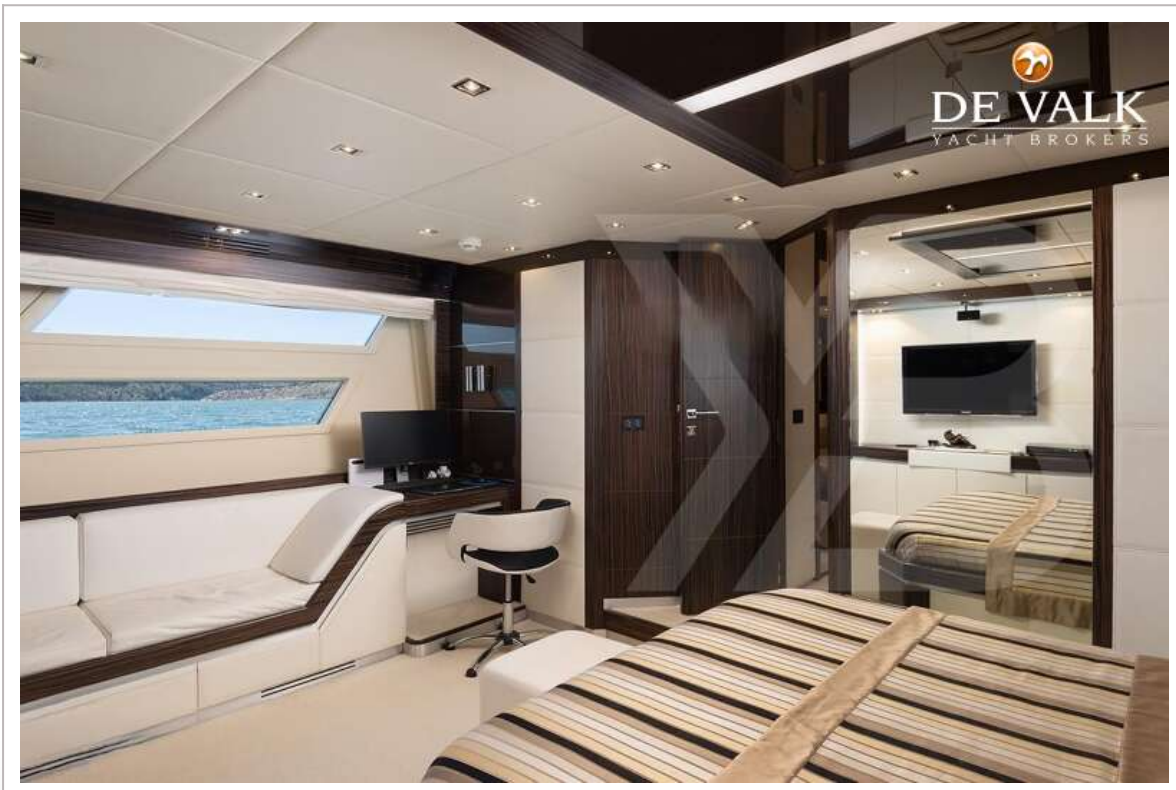

DOMINATOR 780S