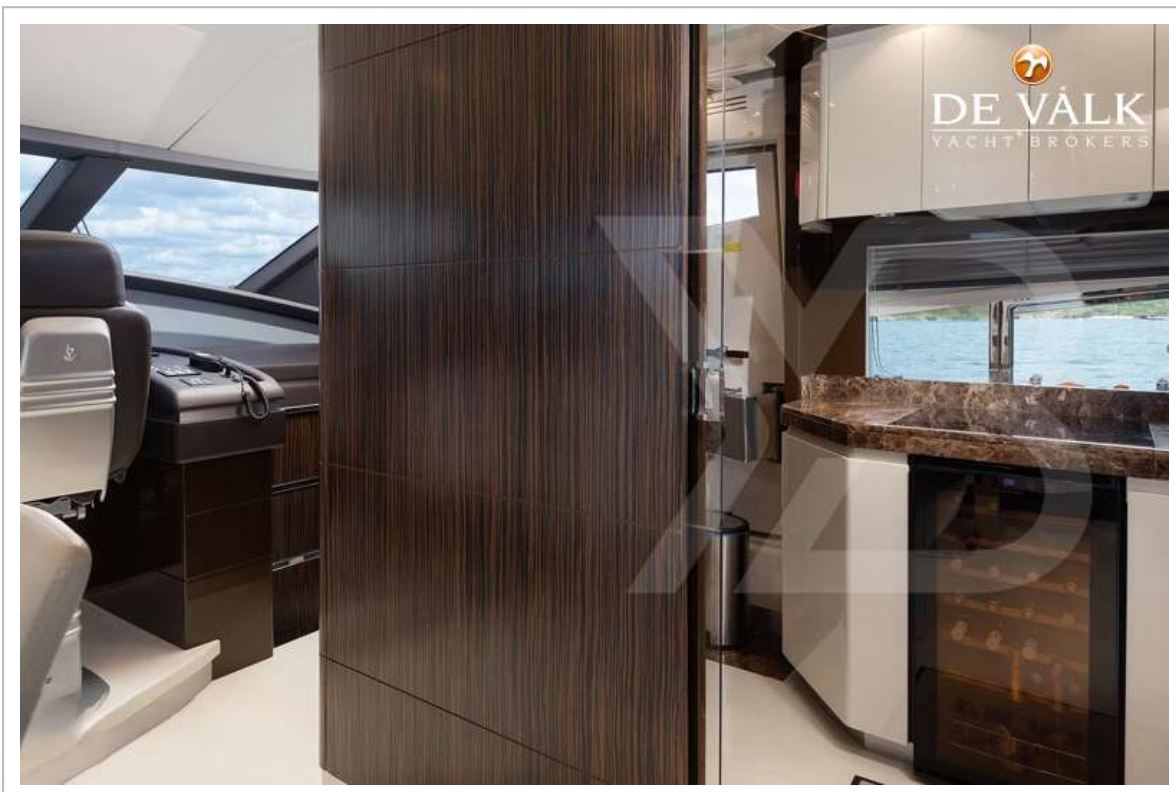

DOMINATOR 780S