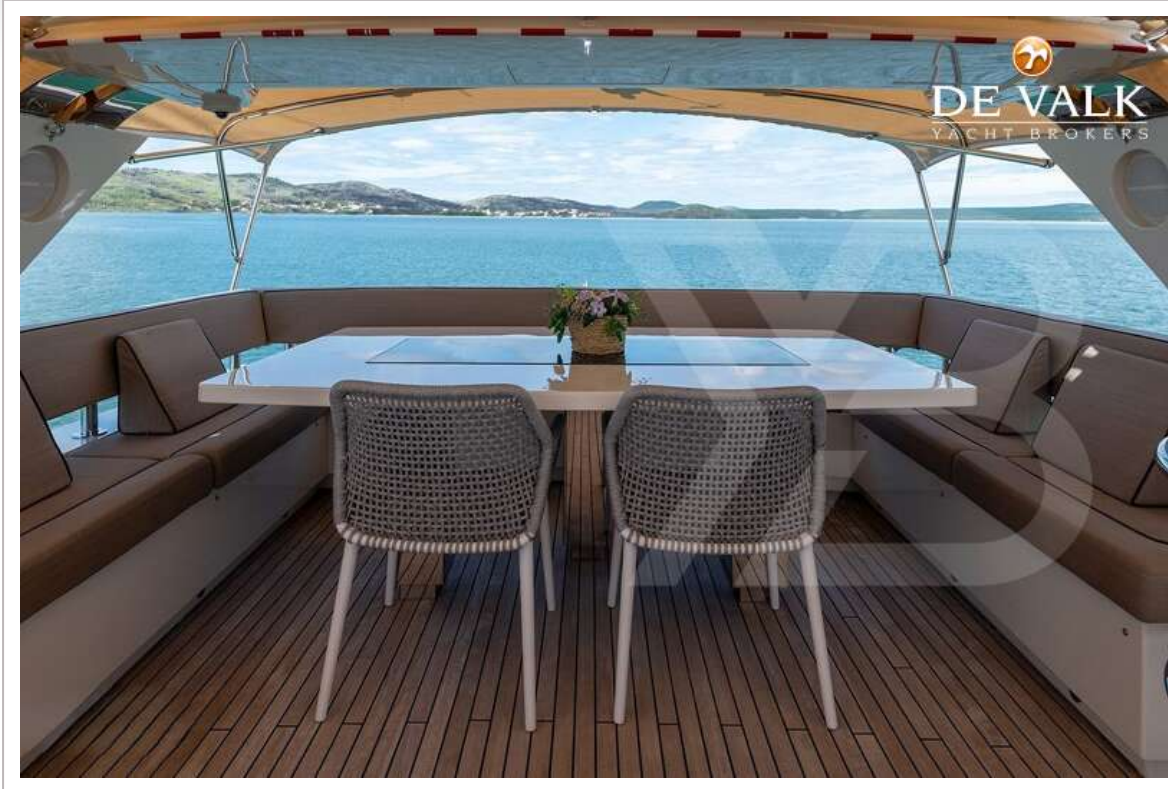

DOMINATOR 780S