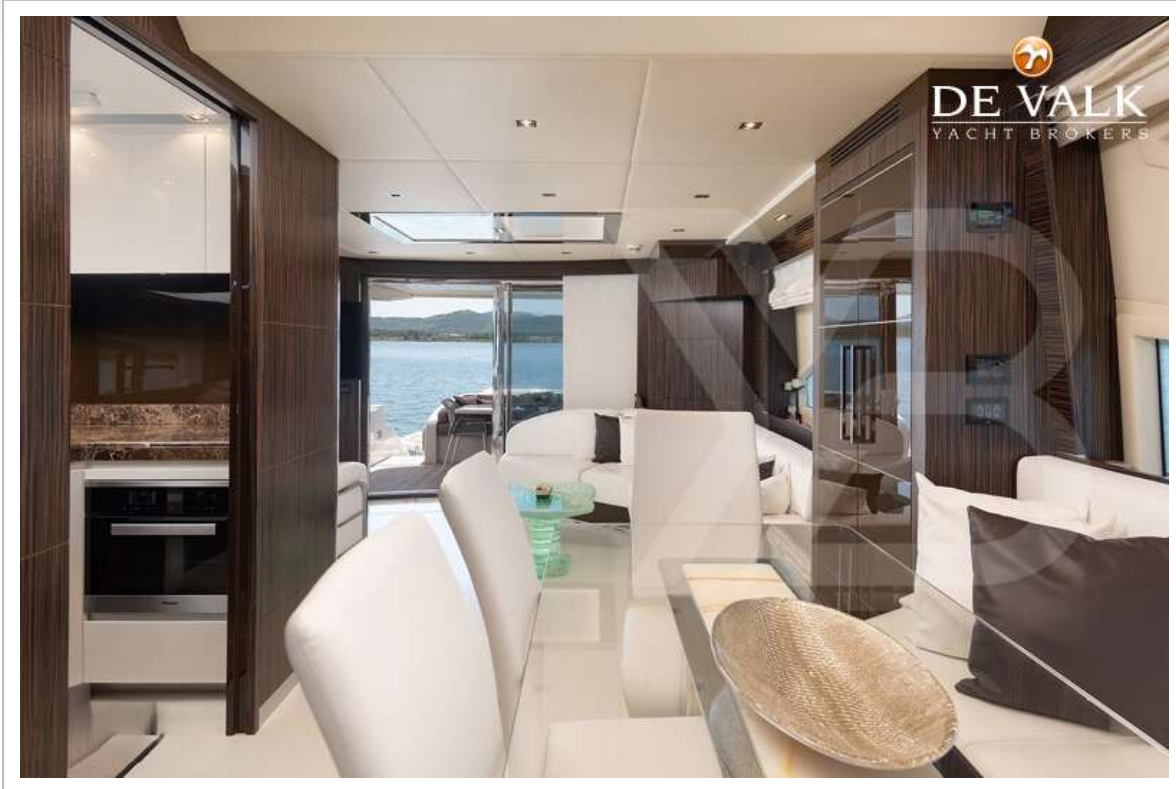

DOMINATOR 780S