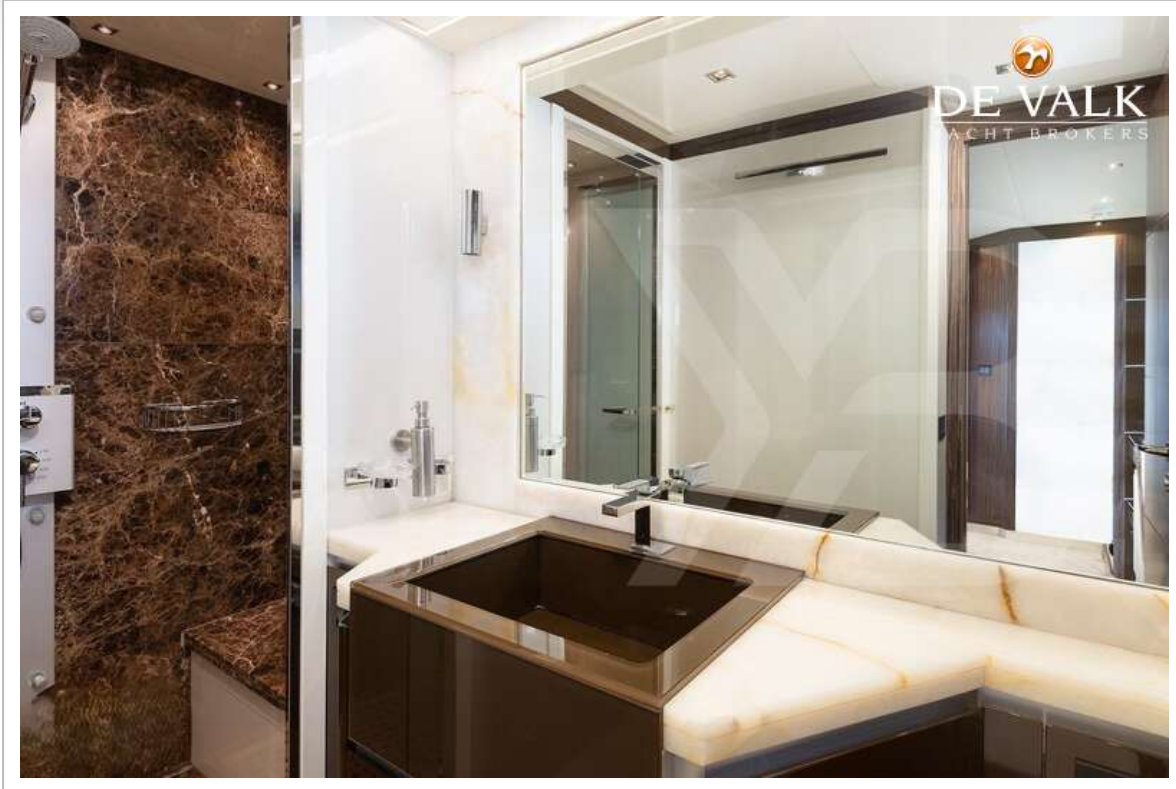

DOMINATOR 780S