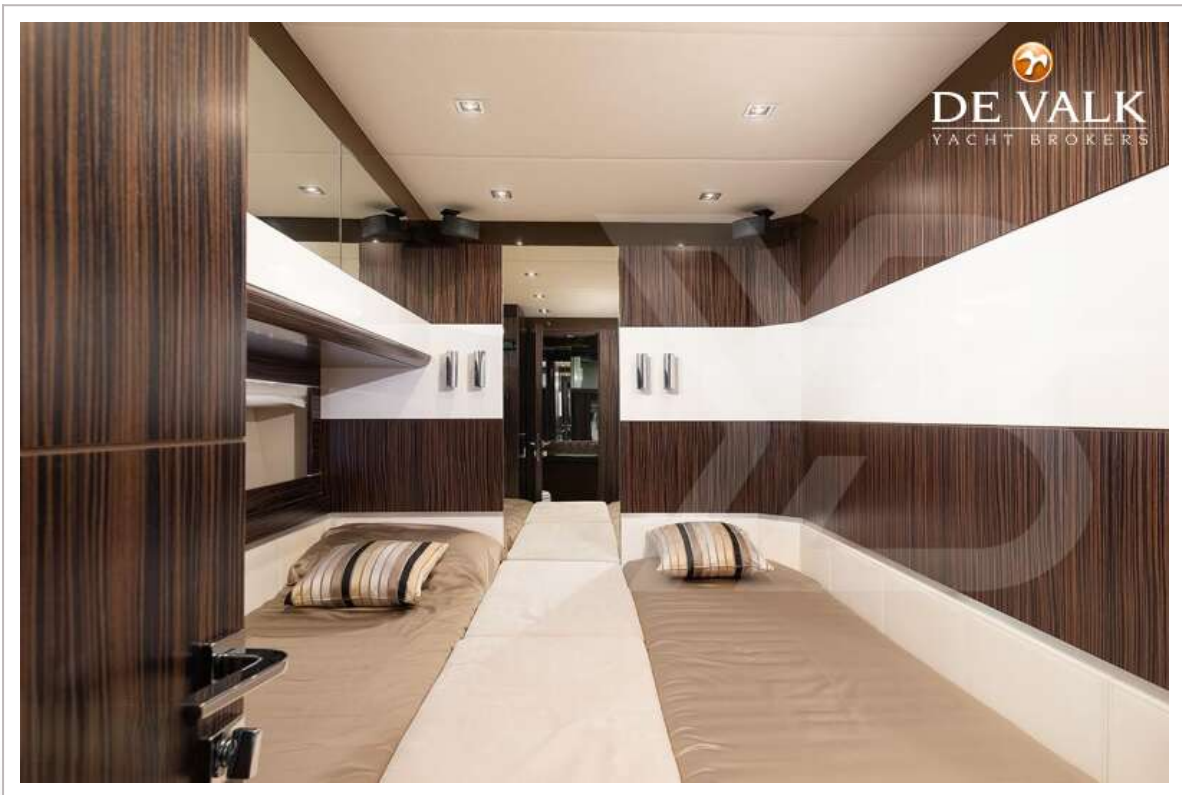

DOMINATOR 780S