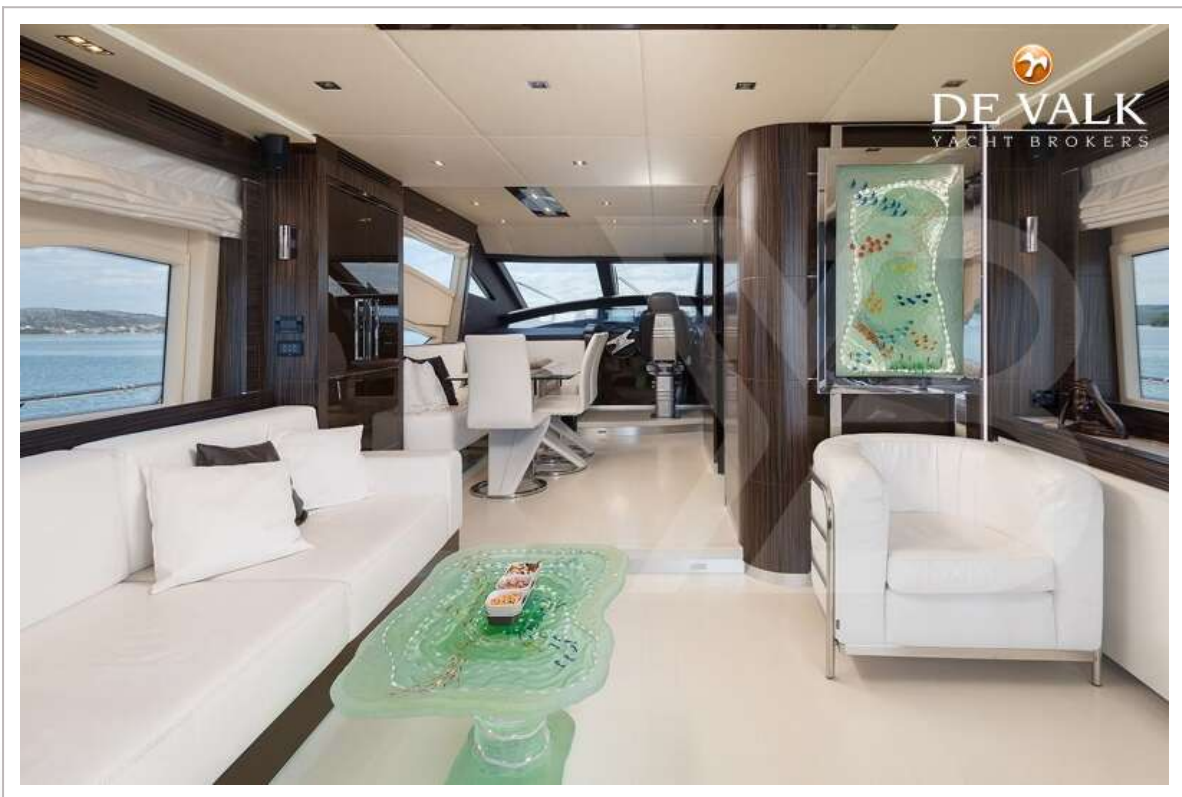

DOMINATOR 780S