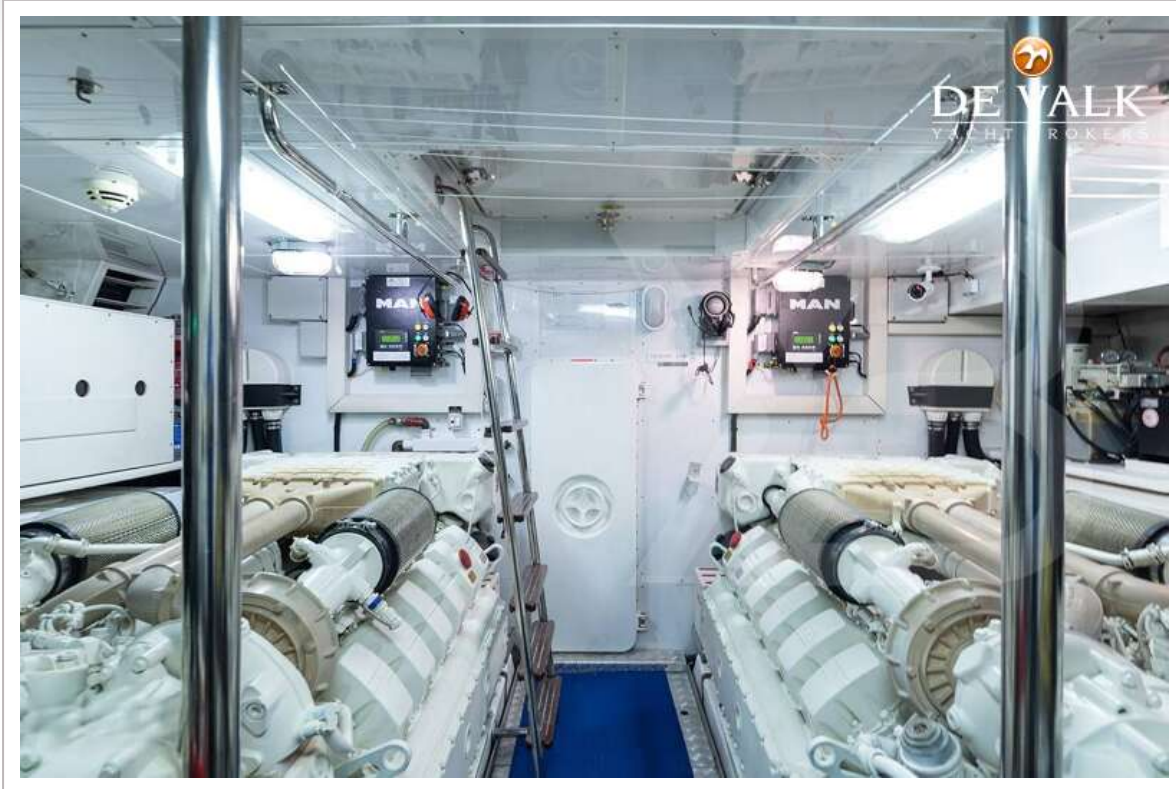

DOMINATOR 780S