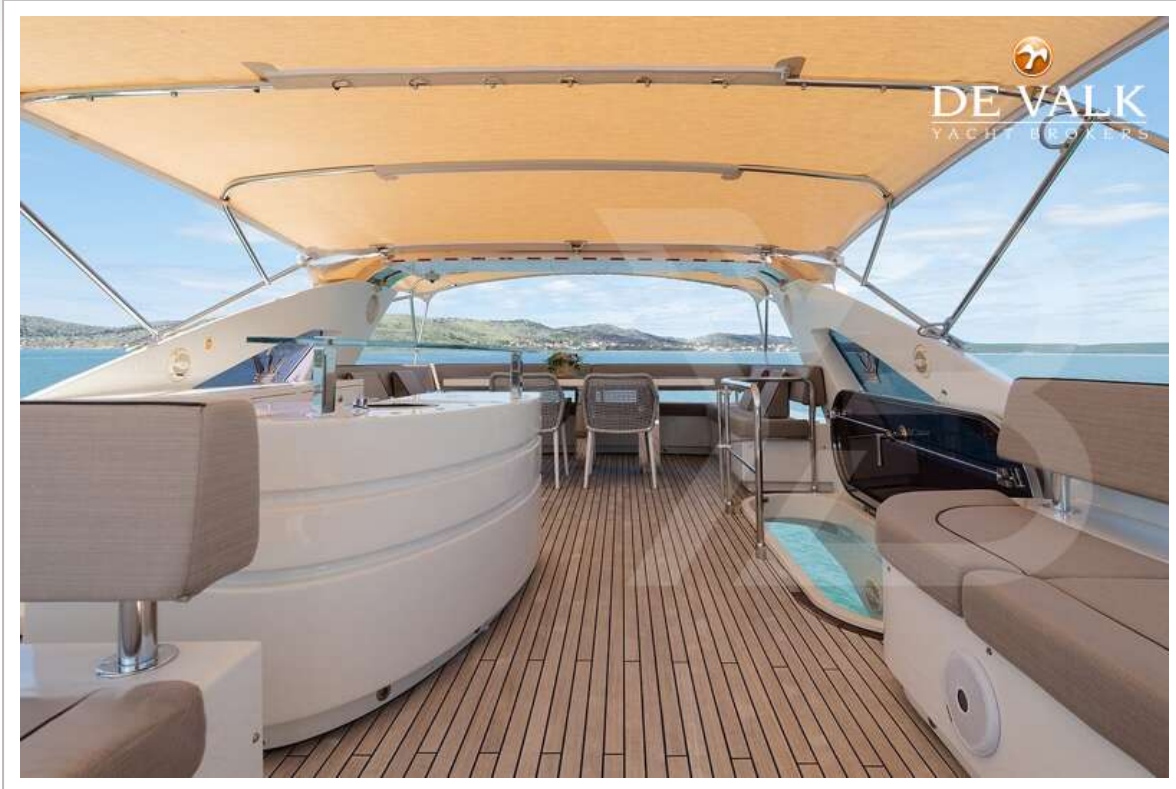

DOMINATOR 780S