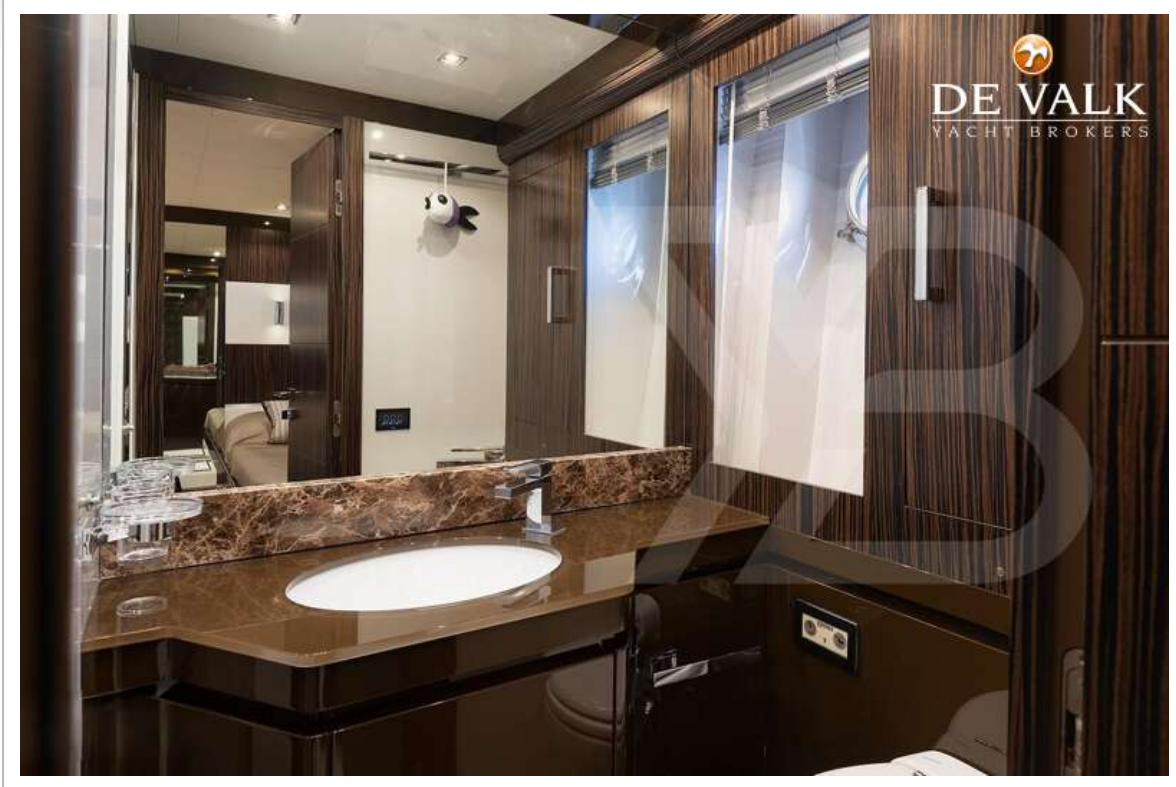

DOMINATOR 780S