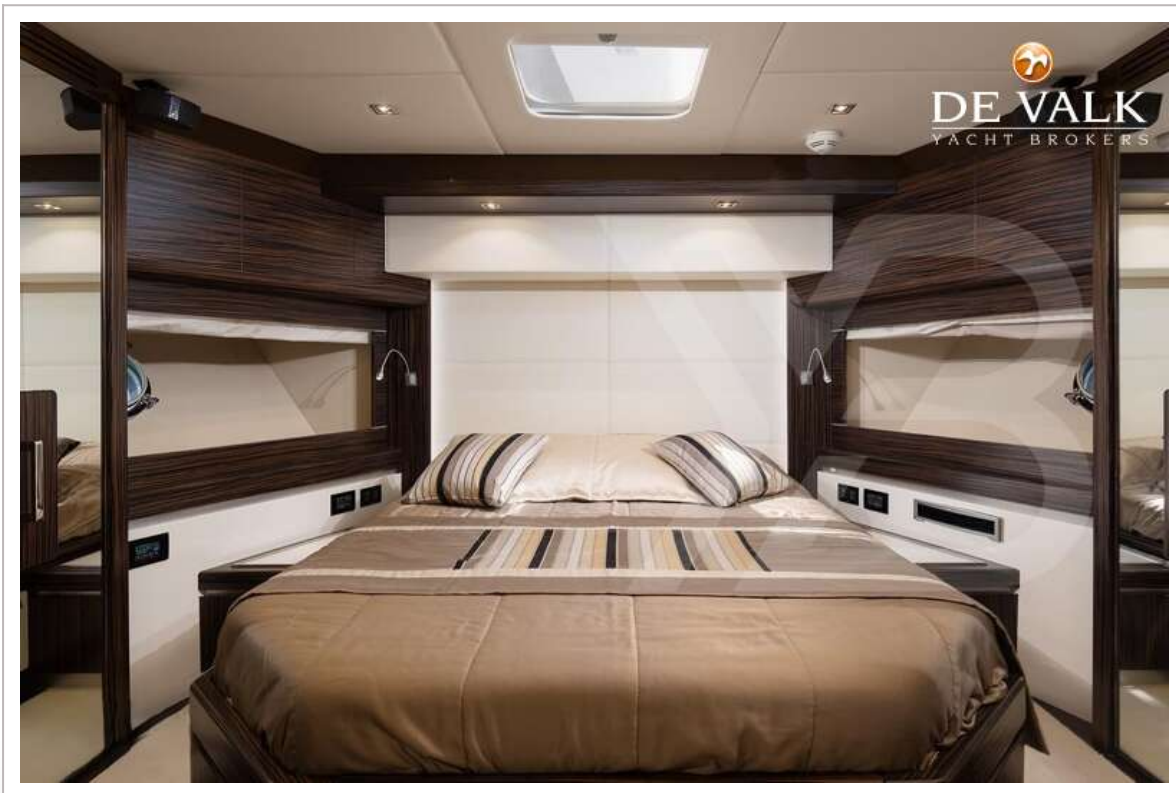

DOMINATOR 780S