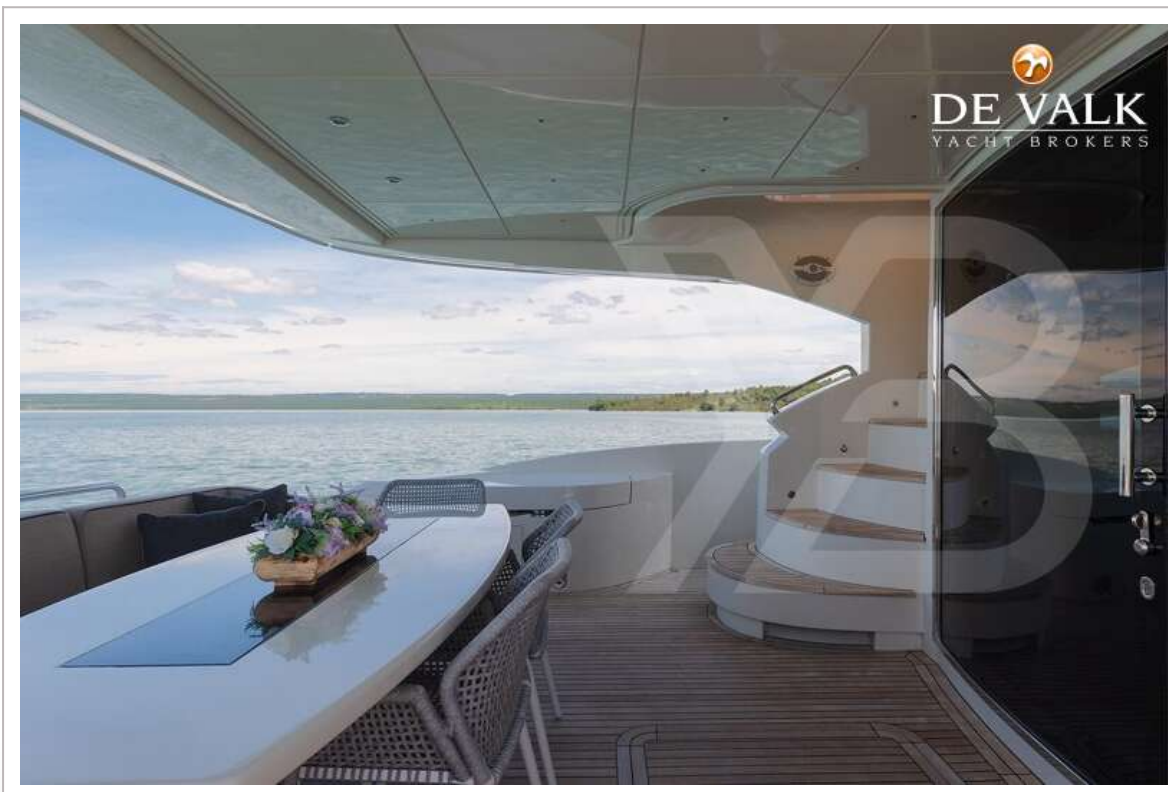

DOMINATOR 780S