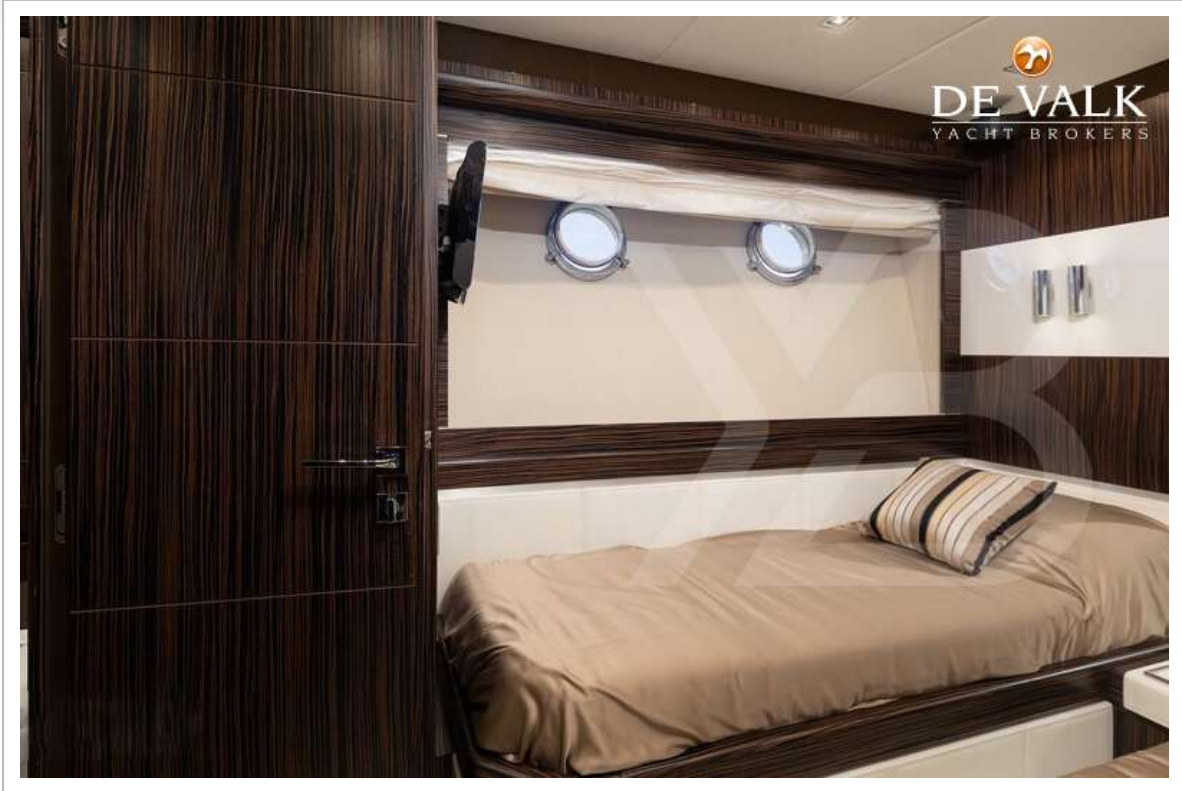

DOMINATOR 780S