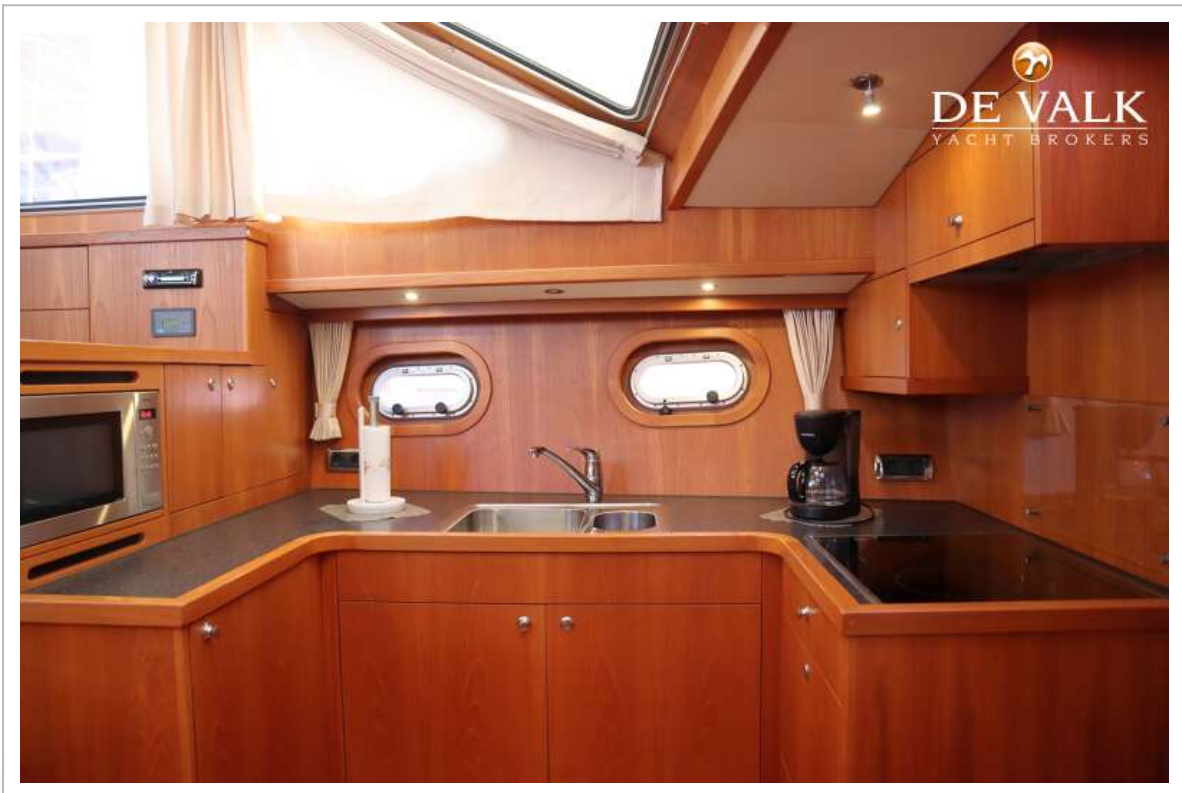

ALTENA FAMILY 126