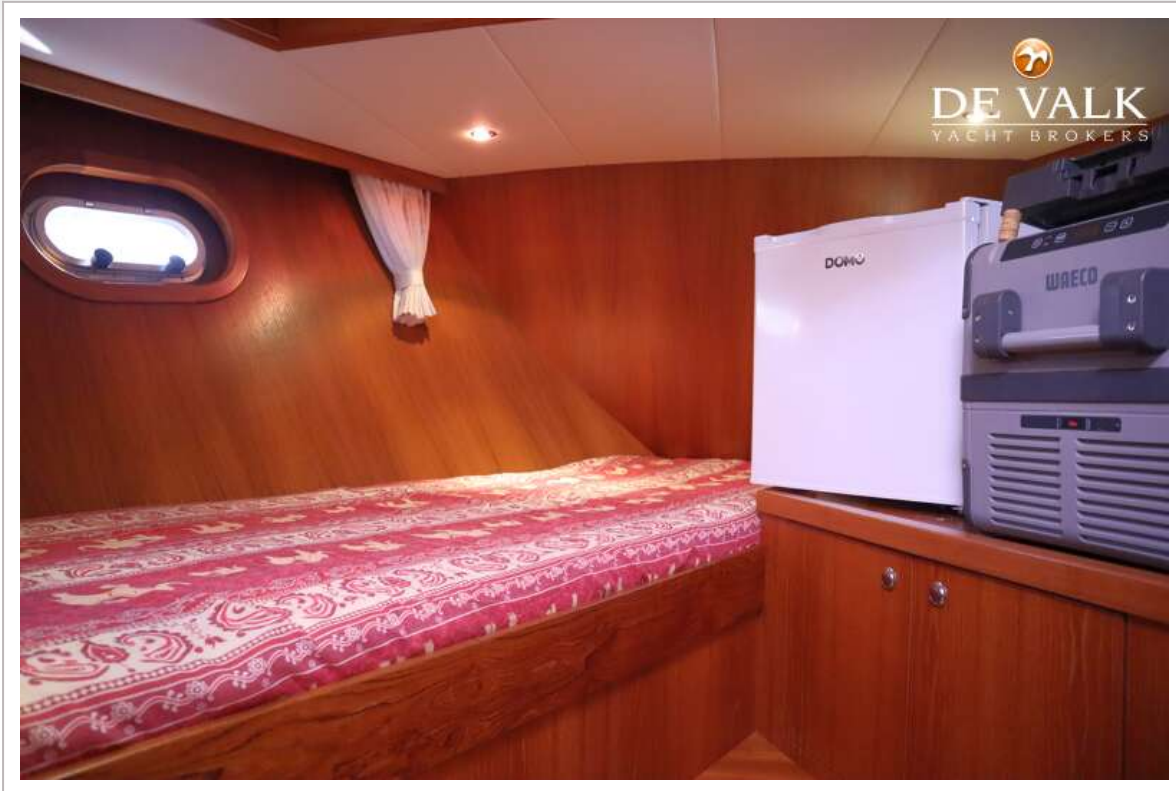

ALTENA FAMILY 126