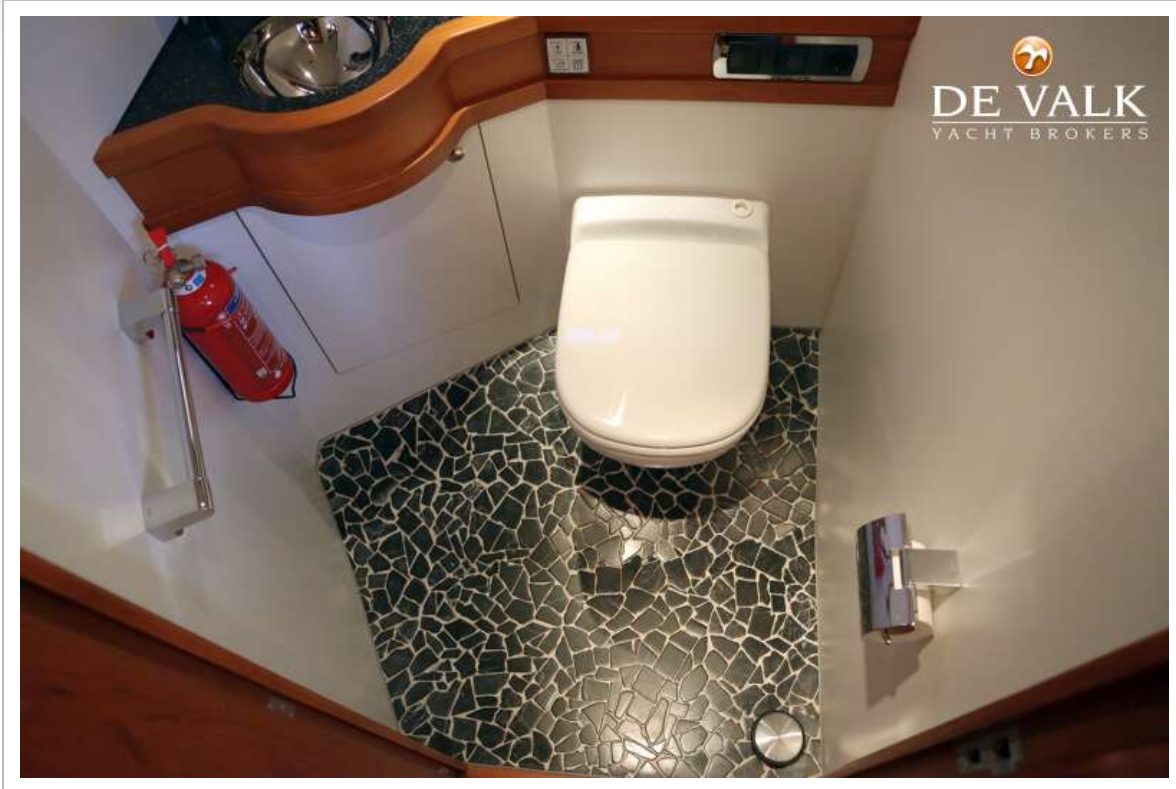

ALTENA FAMILY 126