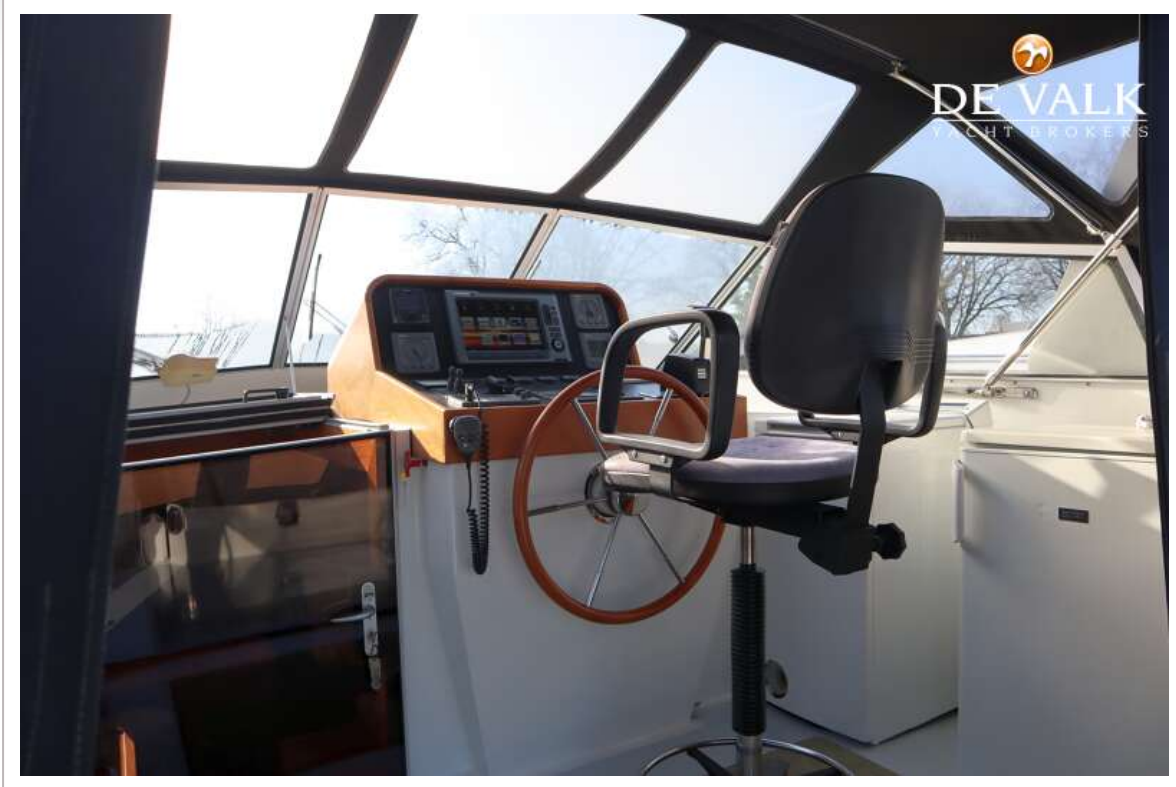

ALTENA FAMILY 126