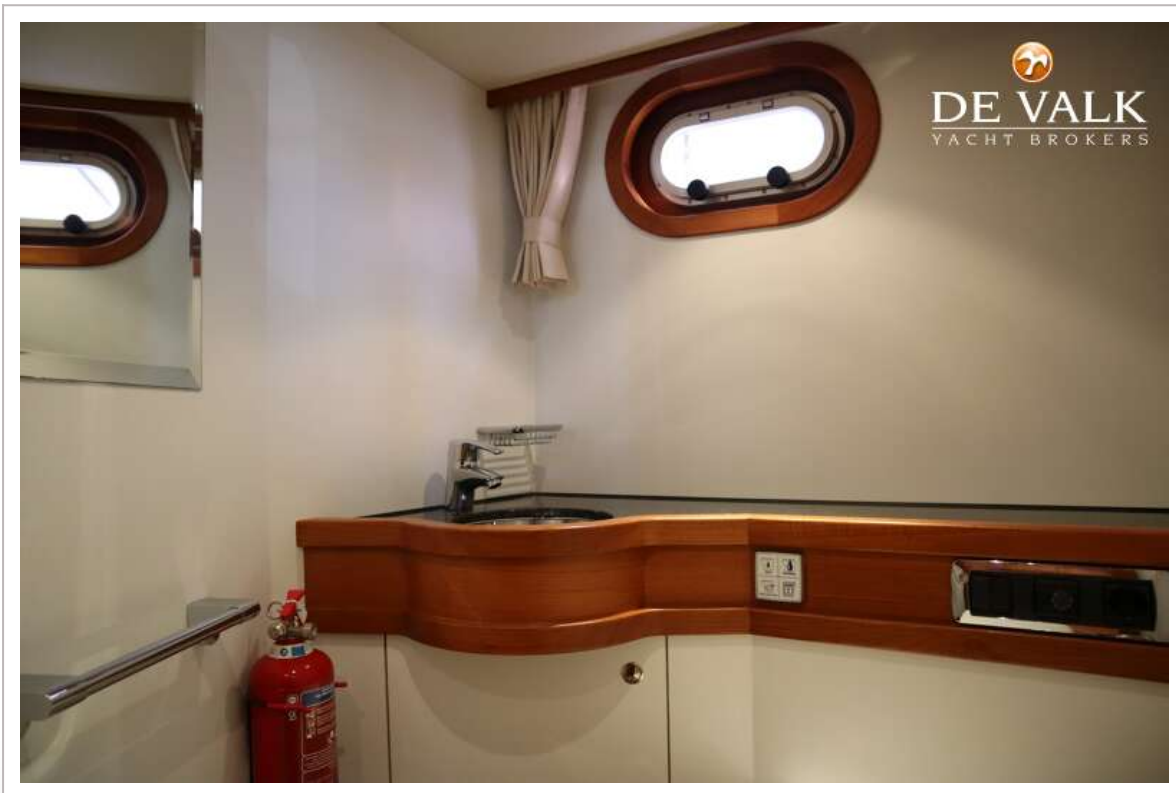

ALTENA FAMILY 126