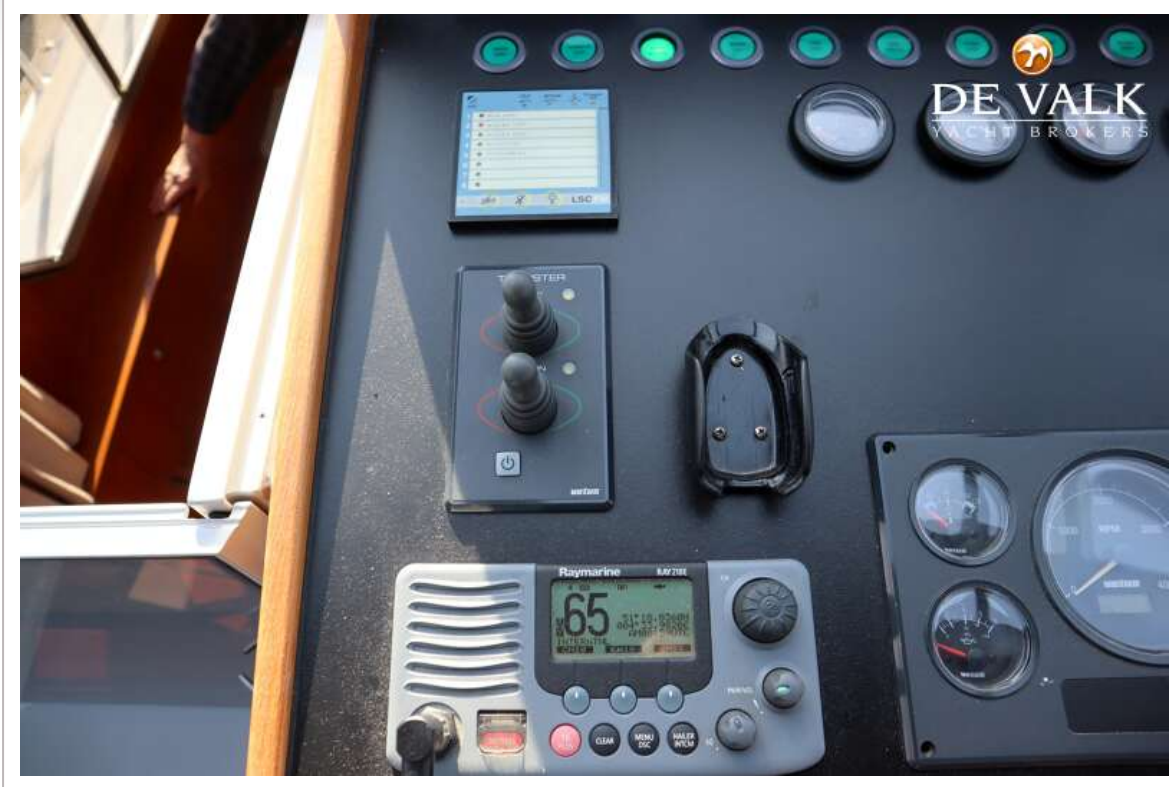

ALTENA FAMILY 126